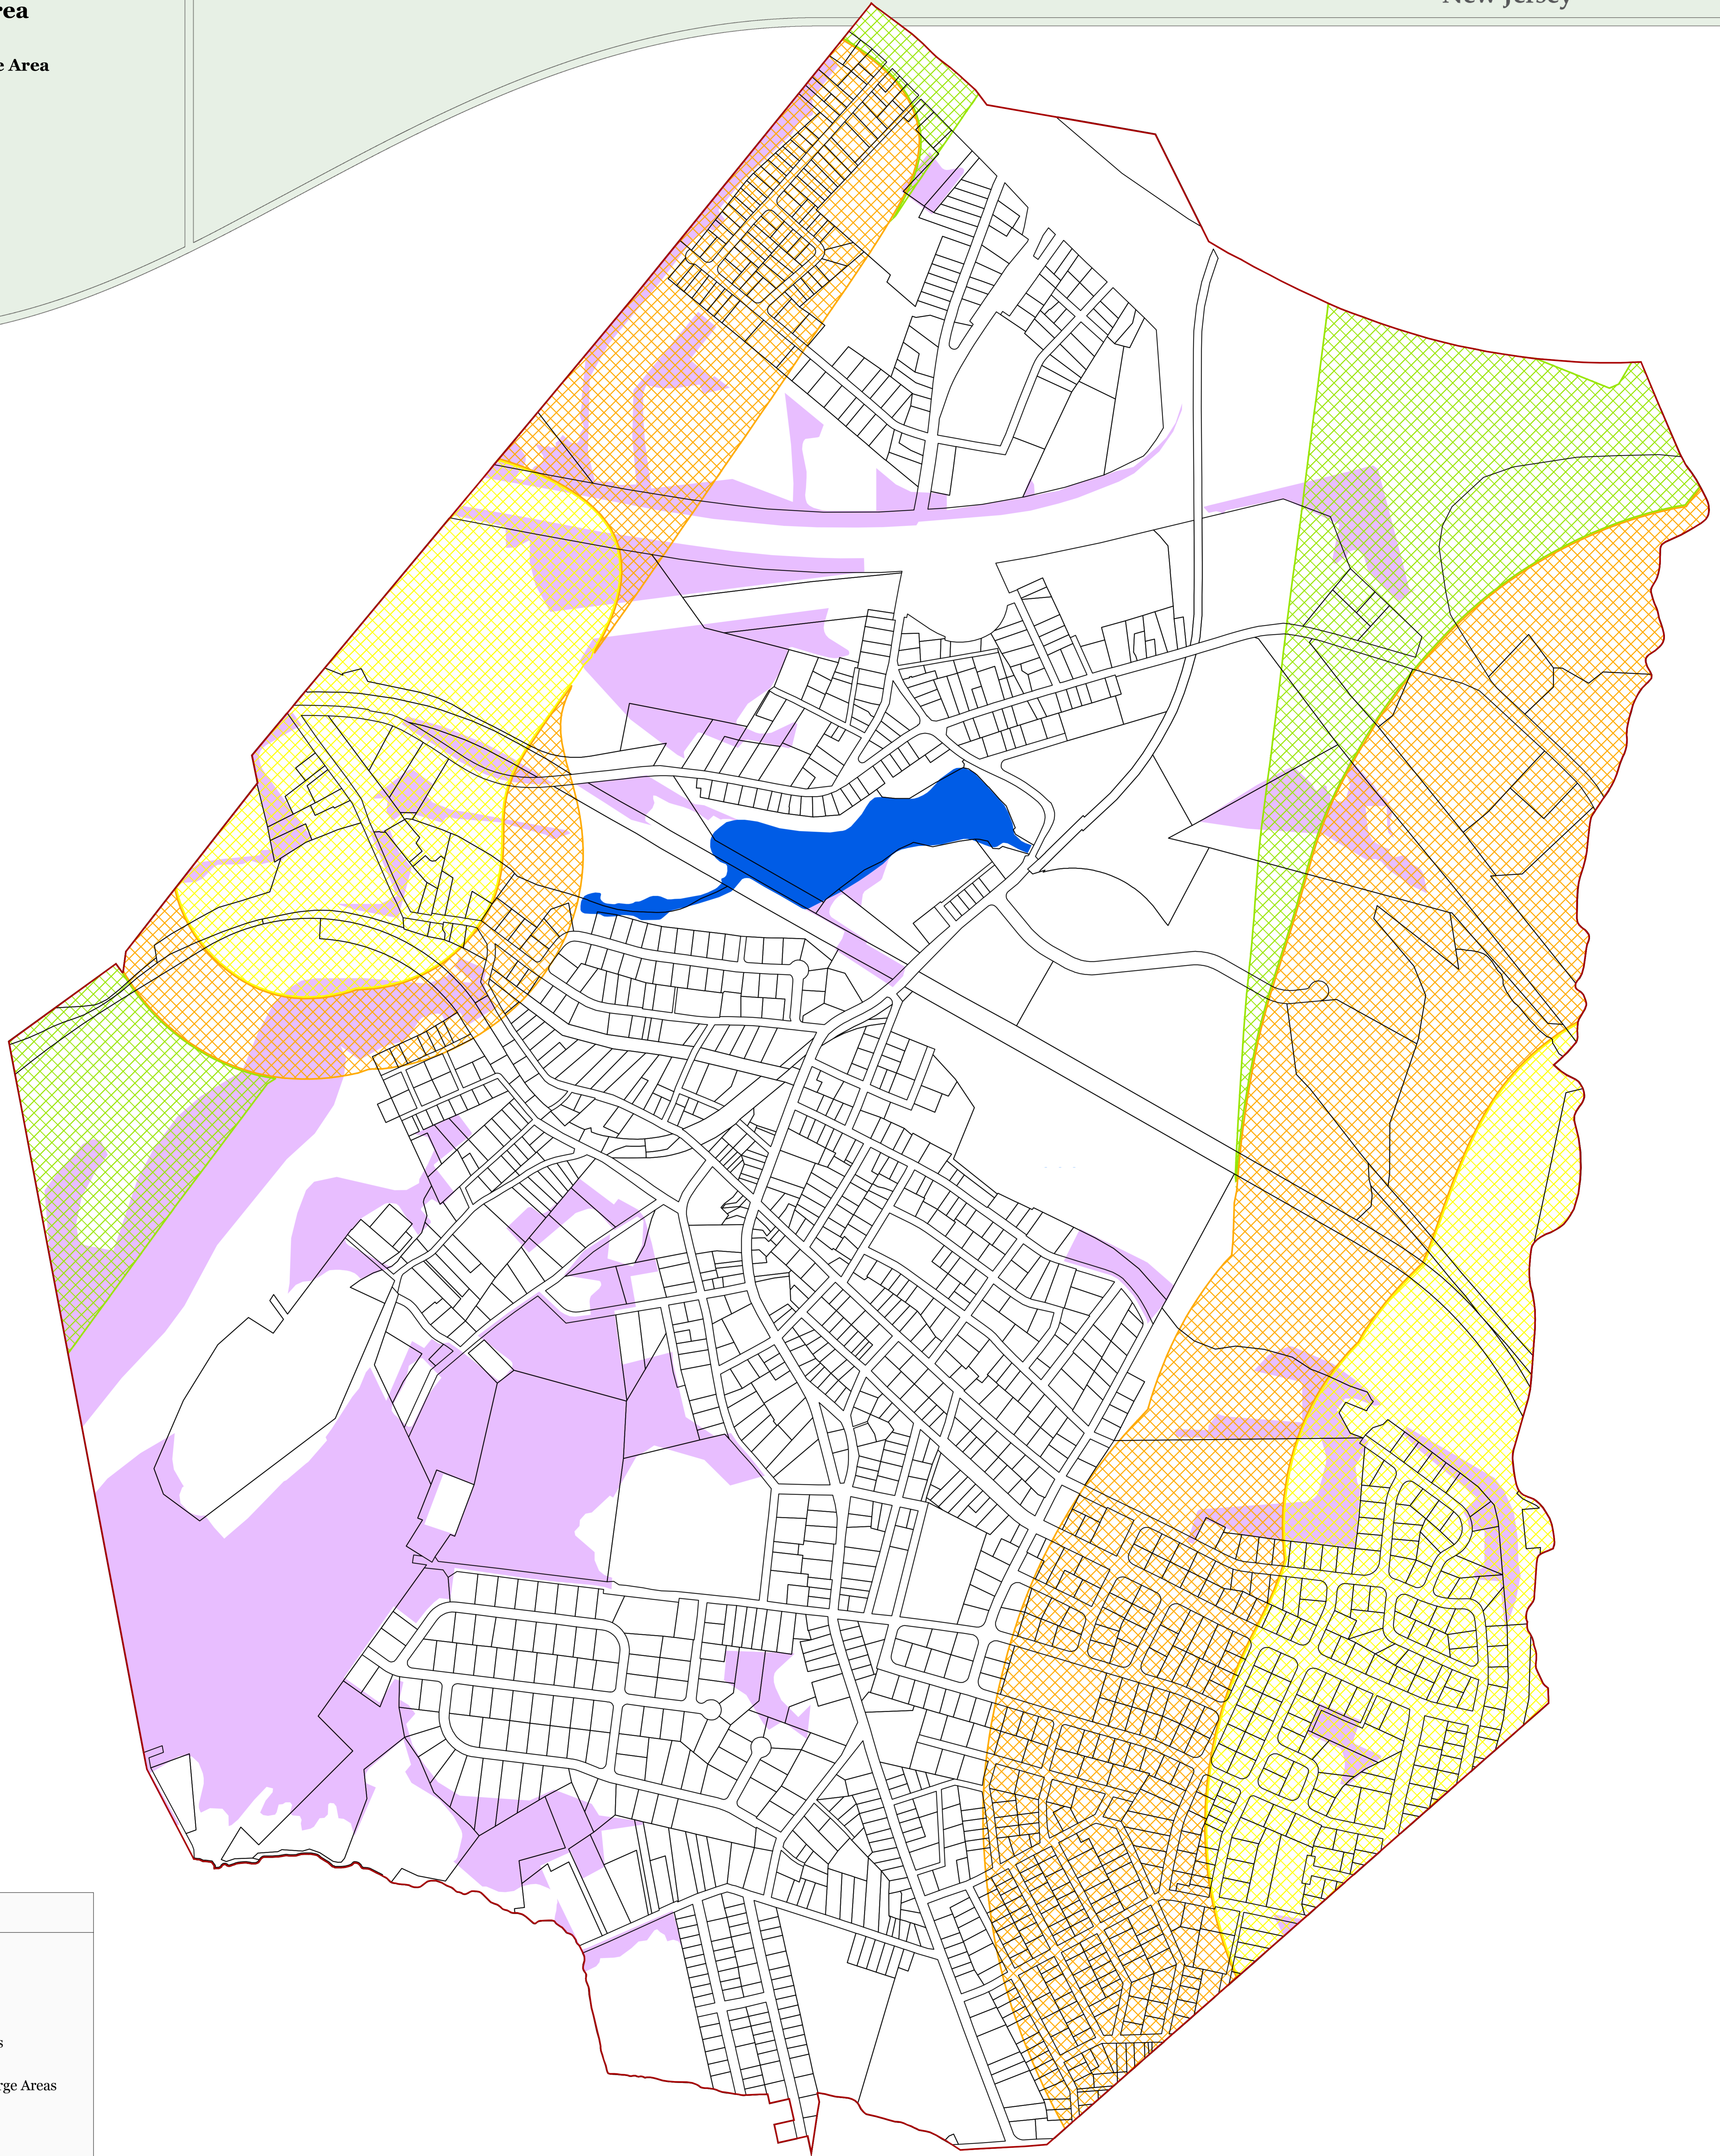

Exhibit 7:

BOROUGH OF WHARTON, MORRIS COUNTY, NJ

Borough of Wharton
Highlands Planning Area

Prime Ground Water Recharge Area
Wellhead Protection Areas

Legend

- Municipal Boundary
- Parcel Boundaries
- Lakes Greater Than 10 Acres
- Prime Ground Water Recharge Areas
- Wellhead Protection Areas
  - (Tier 1) 2-Year
  - (Tier 2) 5-Year
  - (Tier 3) 12-Year

Locator Maps

BOROUGH OF
WHARTON
MORRIS COUNTY, N.J.
MAP PREPARED BY THE NEW JERSEY
HIGHLANDS COUNCIL, APRIL 27, 2011