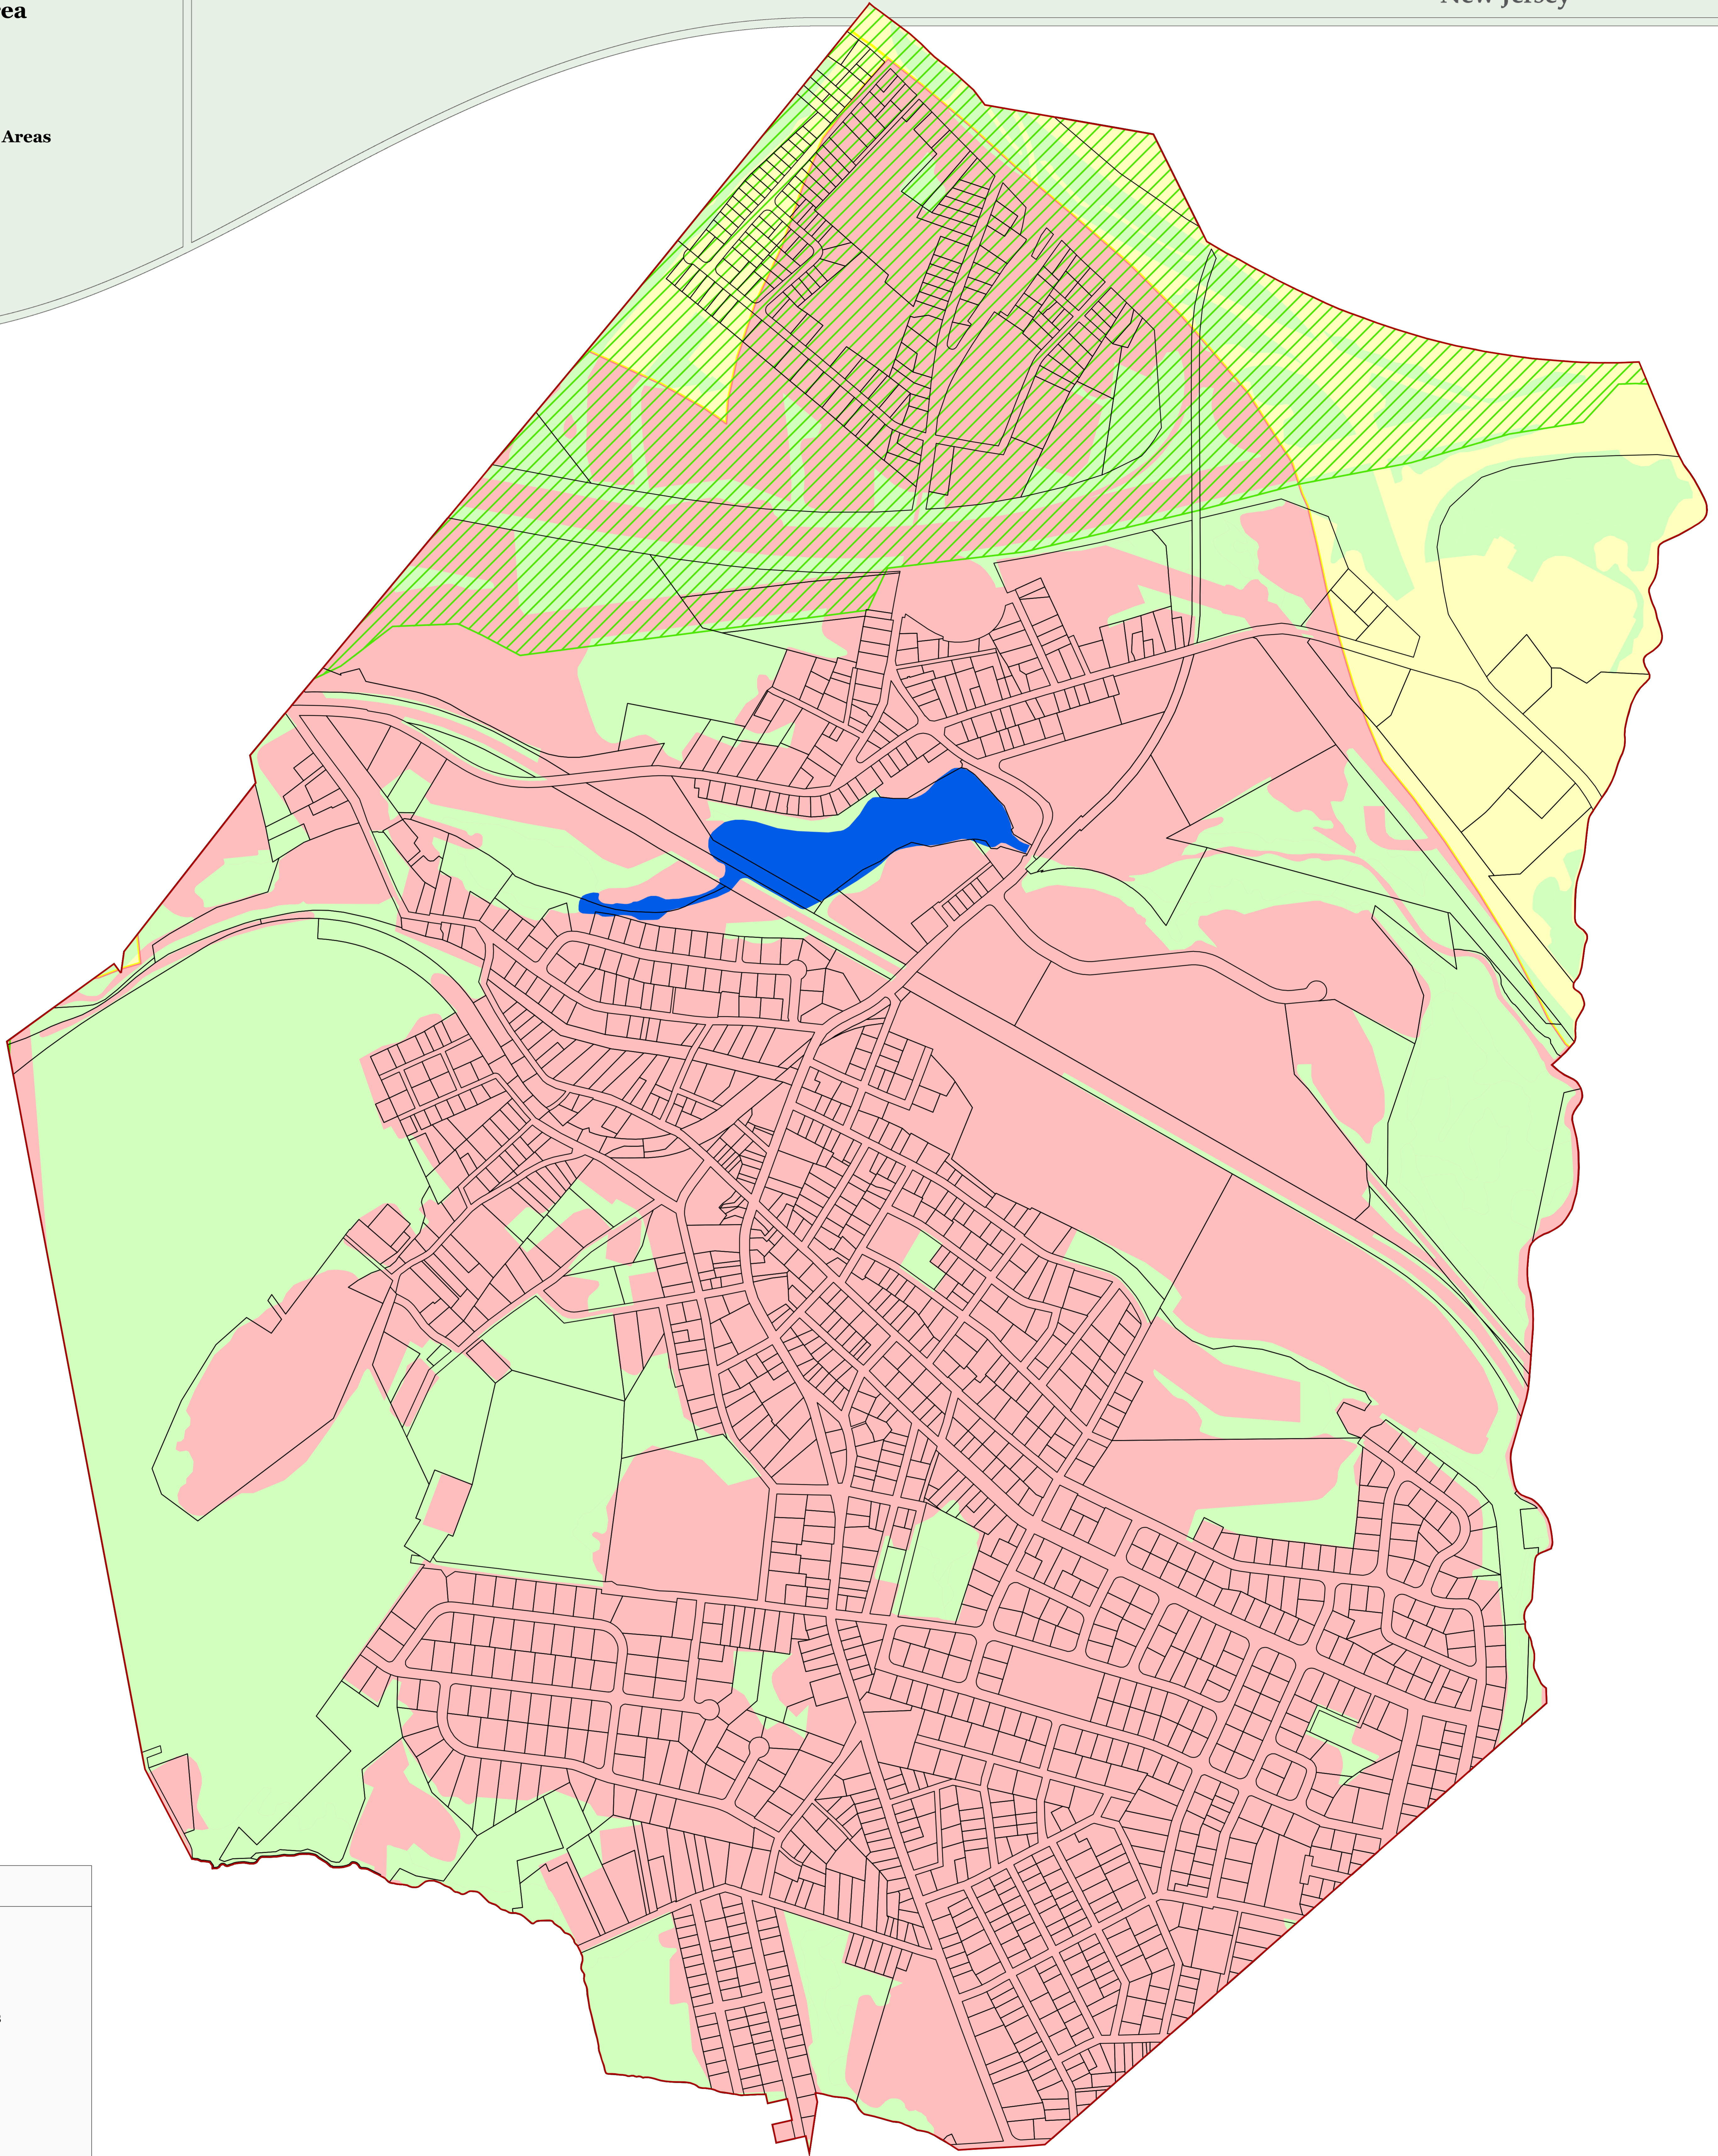

Locator Maps

**BOROUGH OF
WHARTON**
MORRIS COUNTY, N.J.
MAP PREPARED BY THE NEW JERSEY
HIGHLANDS COUNCIL, APRIL 27, 2011

Exhibit 2:

BOROUGH OF WHARTON, MORRIS COUNTY, NJ

Borough of Wharton
Highlands Planning Area

Forest Resource Area
Total Forest Area
Forest Subwatershed Integrity Areas

Legend

- Municipal Boundary
- Parcel Boundaries
- Lakes Greater Than 10 Acres
- Forest Resource Area
- Total Forest Area
- Forest Integrity By HUC-14 Subwatershed
 - Low
 - High

Legend

- Municipal Boundary
- Parcel Boundaries
- Lakes Greater Than 10 Acres
- Steep Slope Protection Area**
 - Severely Constrained
 - Moderately Constrained
 - Constrained/Limited Constrained

Locator Maps