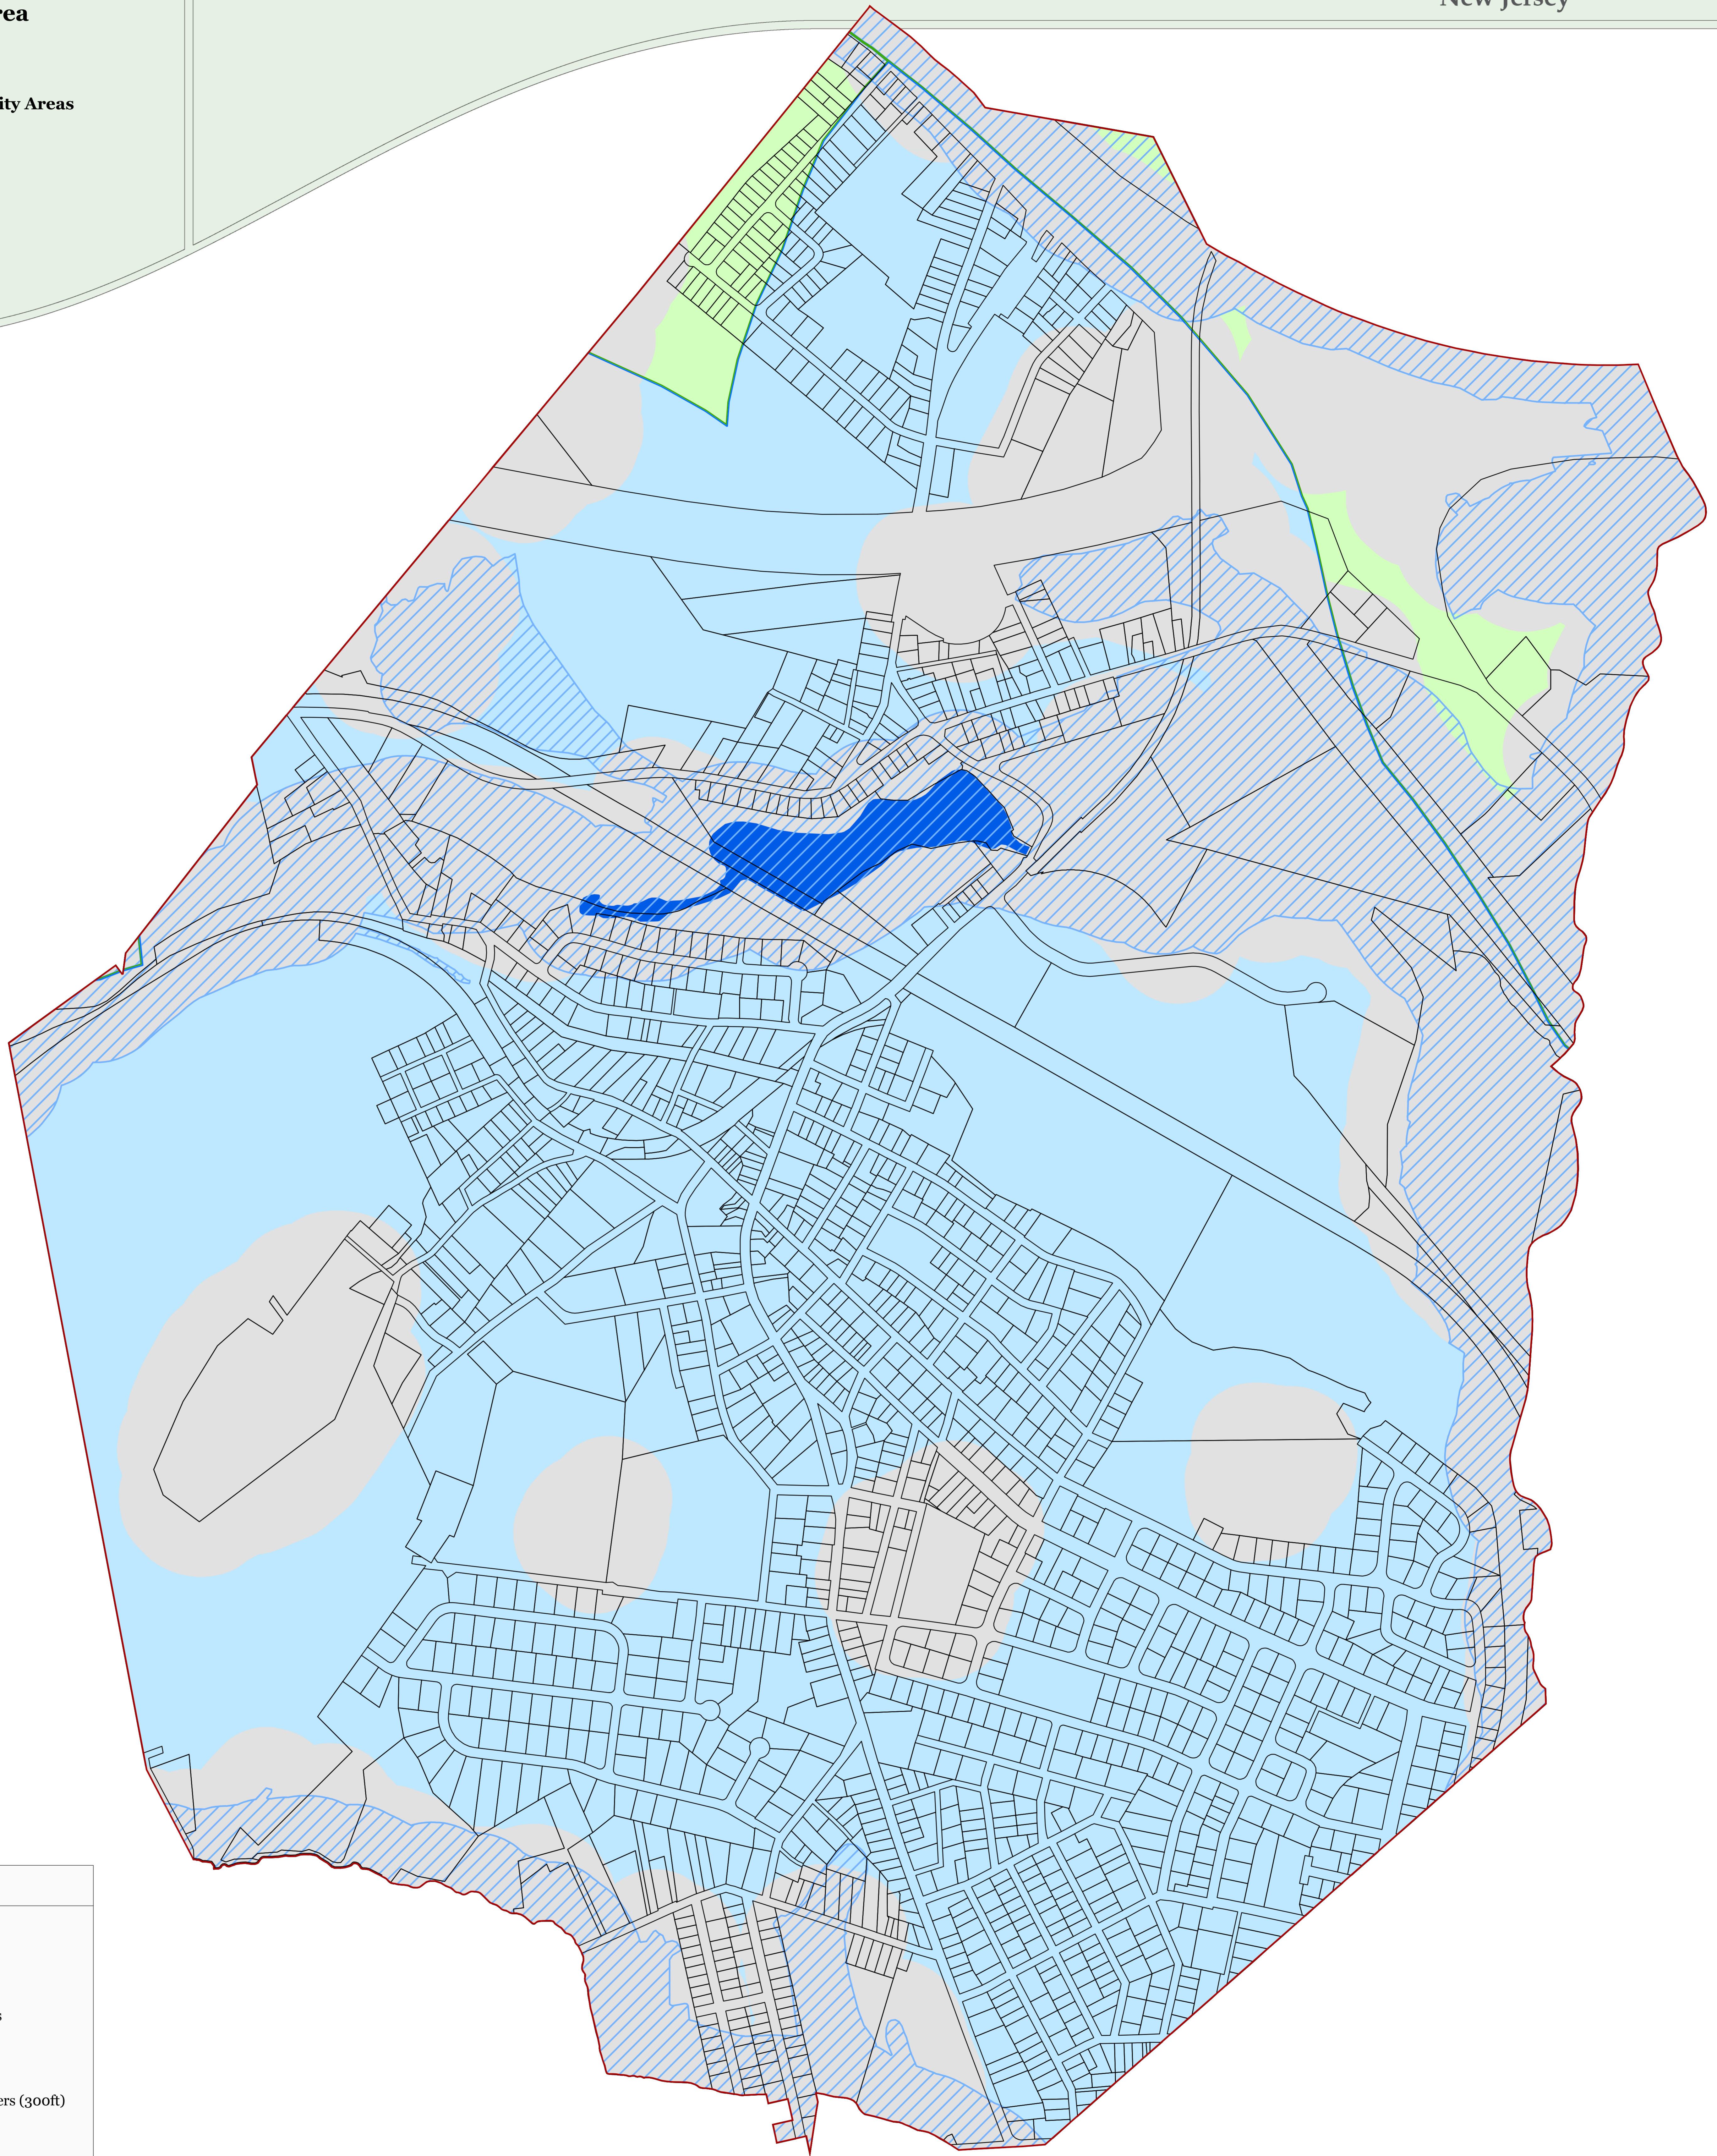

Exhibit 4:

BOROUGH OF WHARTON, MORRIS COUNTY, NJ

Borough of Wharton
Highlands Planning Area

Riparian Area
Riparian Subwatershed Integrity Areas

Legend

- Municipal Boundary
- Parcel Boundaries
- Lakes Greater Than 10 Acres
- Riparian Area
- Highlands Open Water Buffers (300ft)
- Riparian Integrity
  By HUC-14 Subwatershed
  - Low
  - High

Locator Maps

BOROUGH OF WHARTON
MORRIS COUNTY, N.J.
MAP PREPARED BY THE NEW JERSEY
HIGHLANDS COUNCIL, APRIL 27, 2011