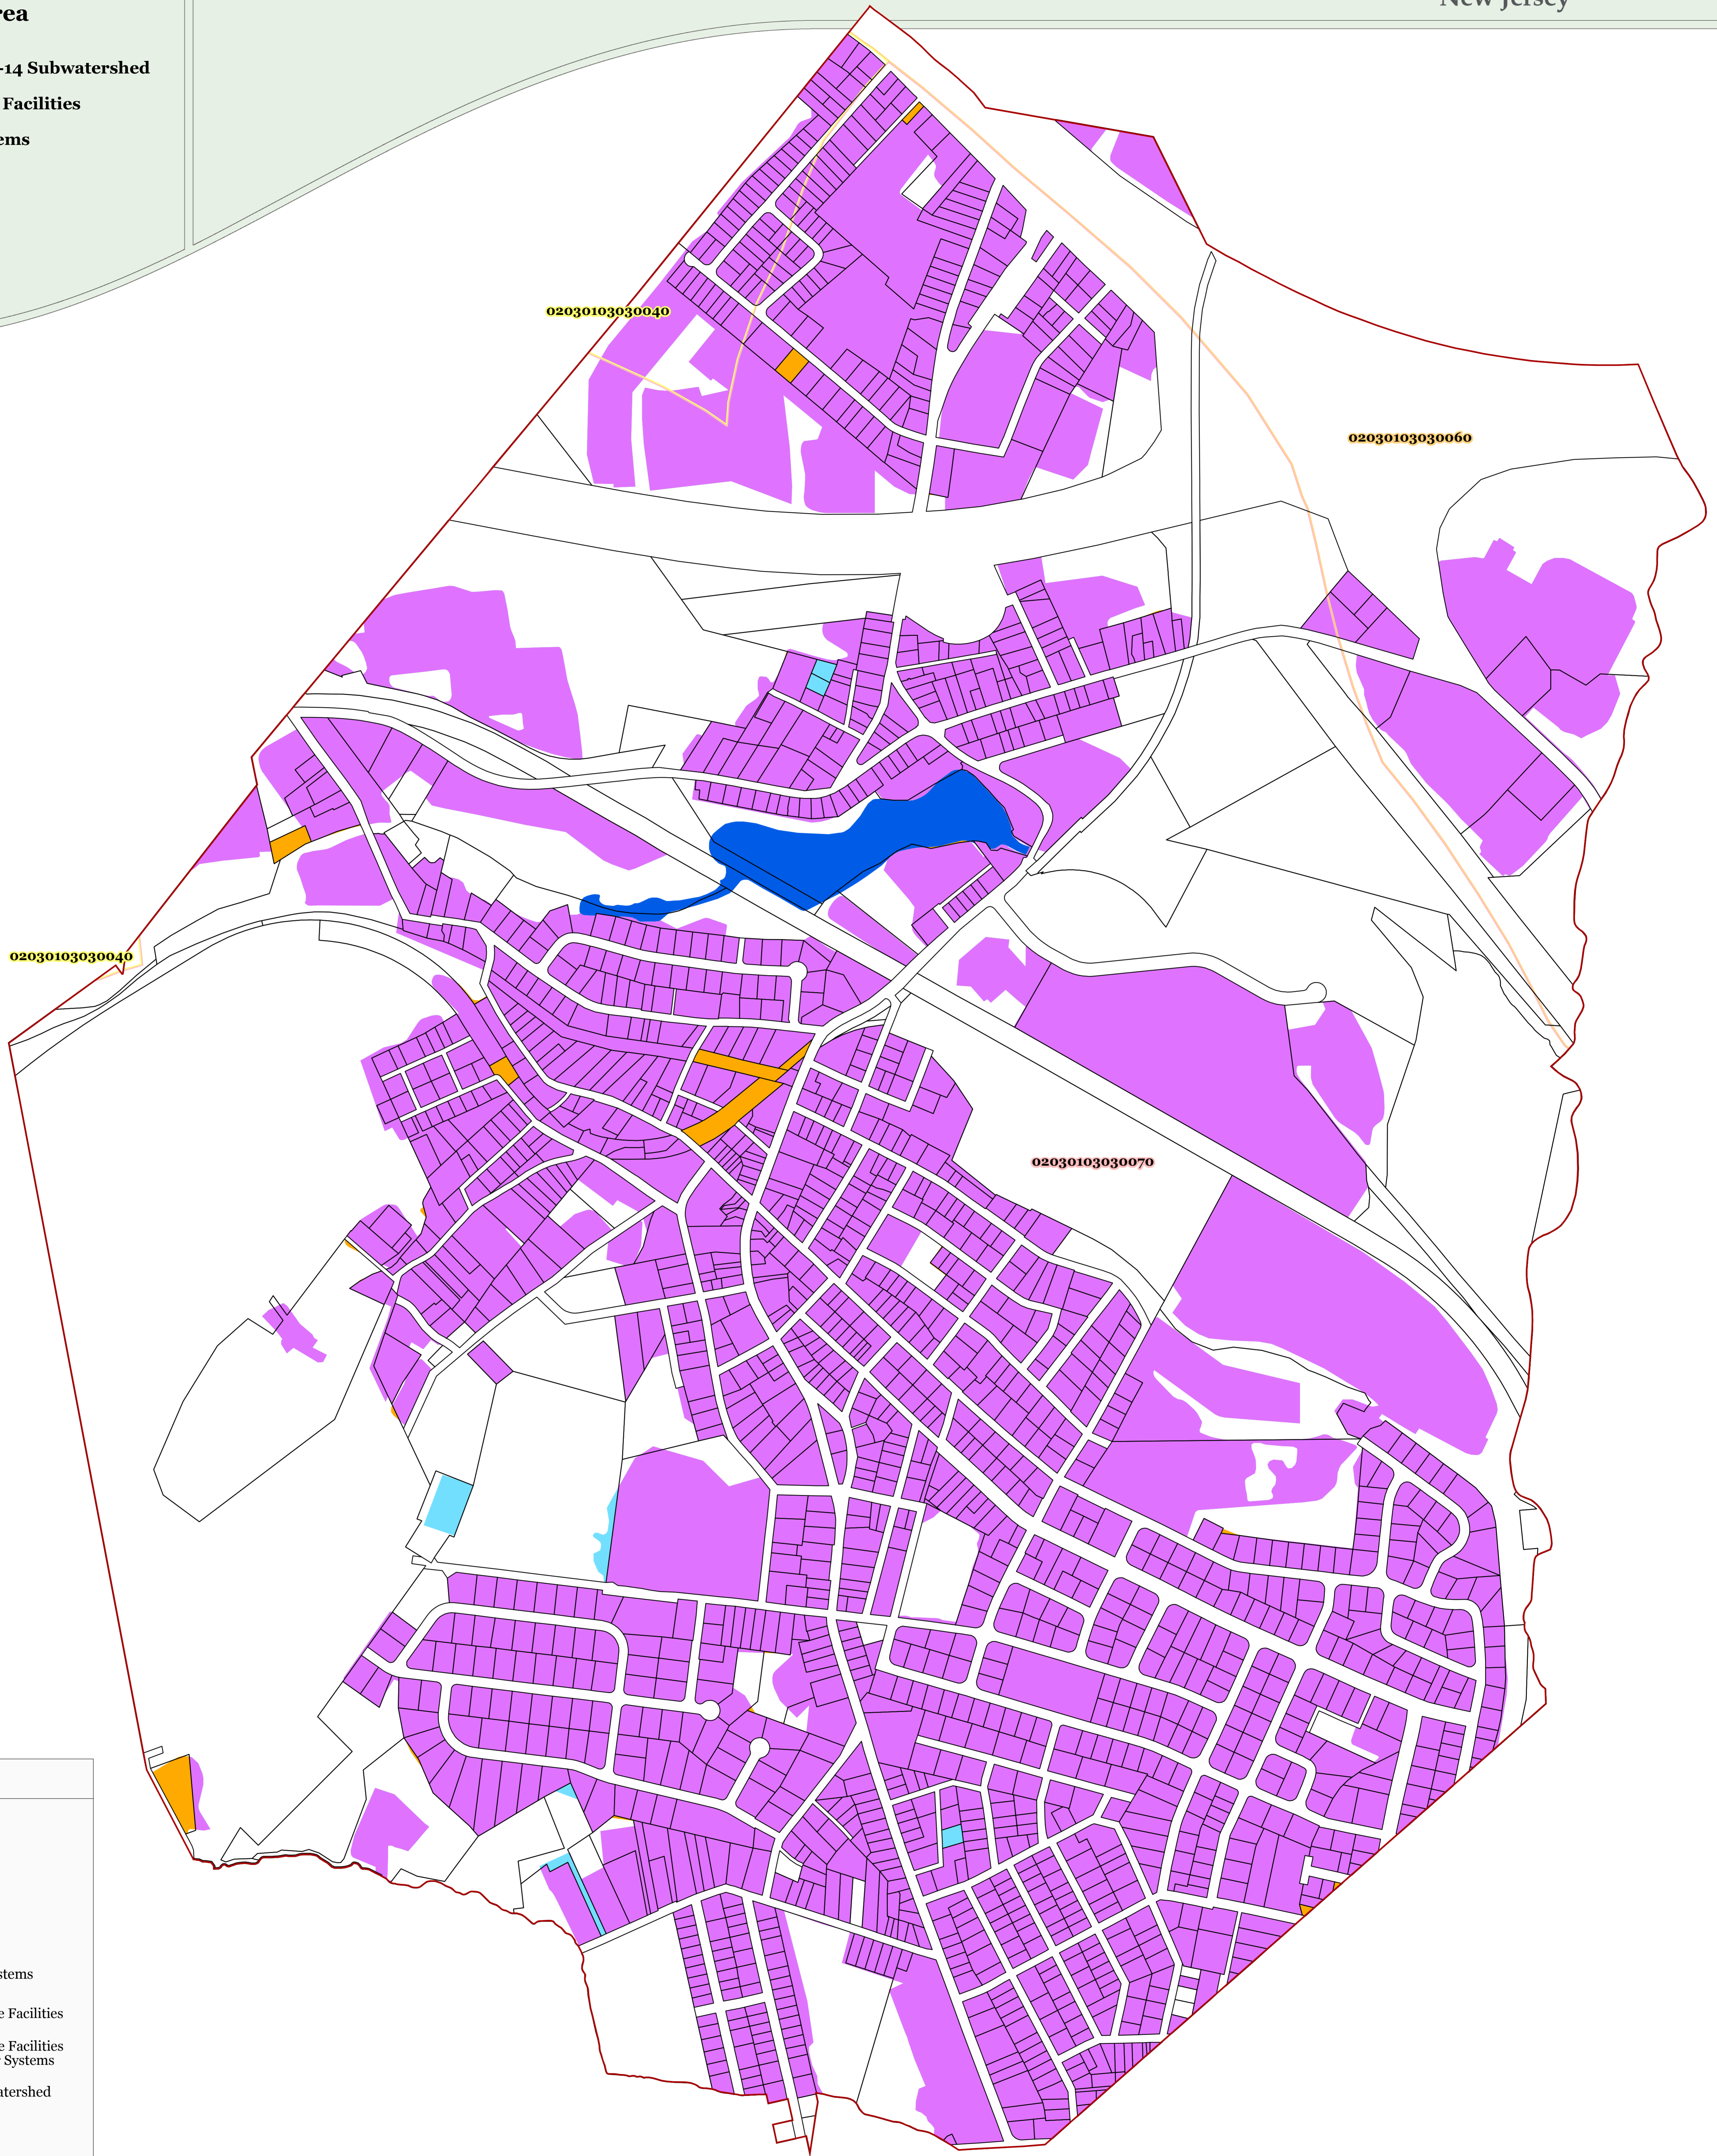

Exhibit 9:

BOROUGH OF WHARTON, MORRIS COUNTY, NJ

Borough of Wharton
Highlands Planning Area

Net Water Availability by HUC-14 Subwatershed
Highlands Domestic Sewerage Facilities
Public Community Water Systems

Legend

- Municipal Boundary
- Parcel Boundaries
- Lakes Greater Than 10 Acres
- Existing Area Served for:
  - Public Community Water Systems
  - Highlands Domestic Sewerage Facilities
  - Highlands Domestic Sewerage Facilities and Public Community Water Systems
- Net Water Availability By HUC14 Subwatershed
  Million Gallons Per Day (MGD)
  - -0.09 - -0.01
  - -0.99 - -0.10
  - -7.10 - -1.00

Locator Maps

BOROUGH OF
WHARTON
MORRIS COUNTY, N.J.

MAP PREPARED BY THE NEW JERSEY
HIGHLANDS COUNCIL, APRIL 27, 2011