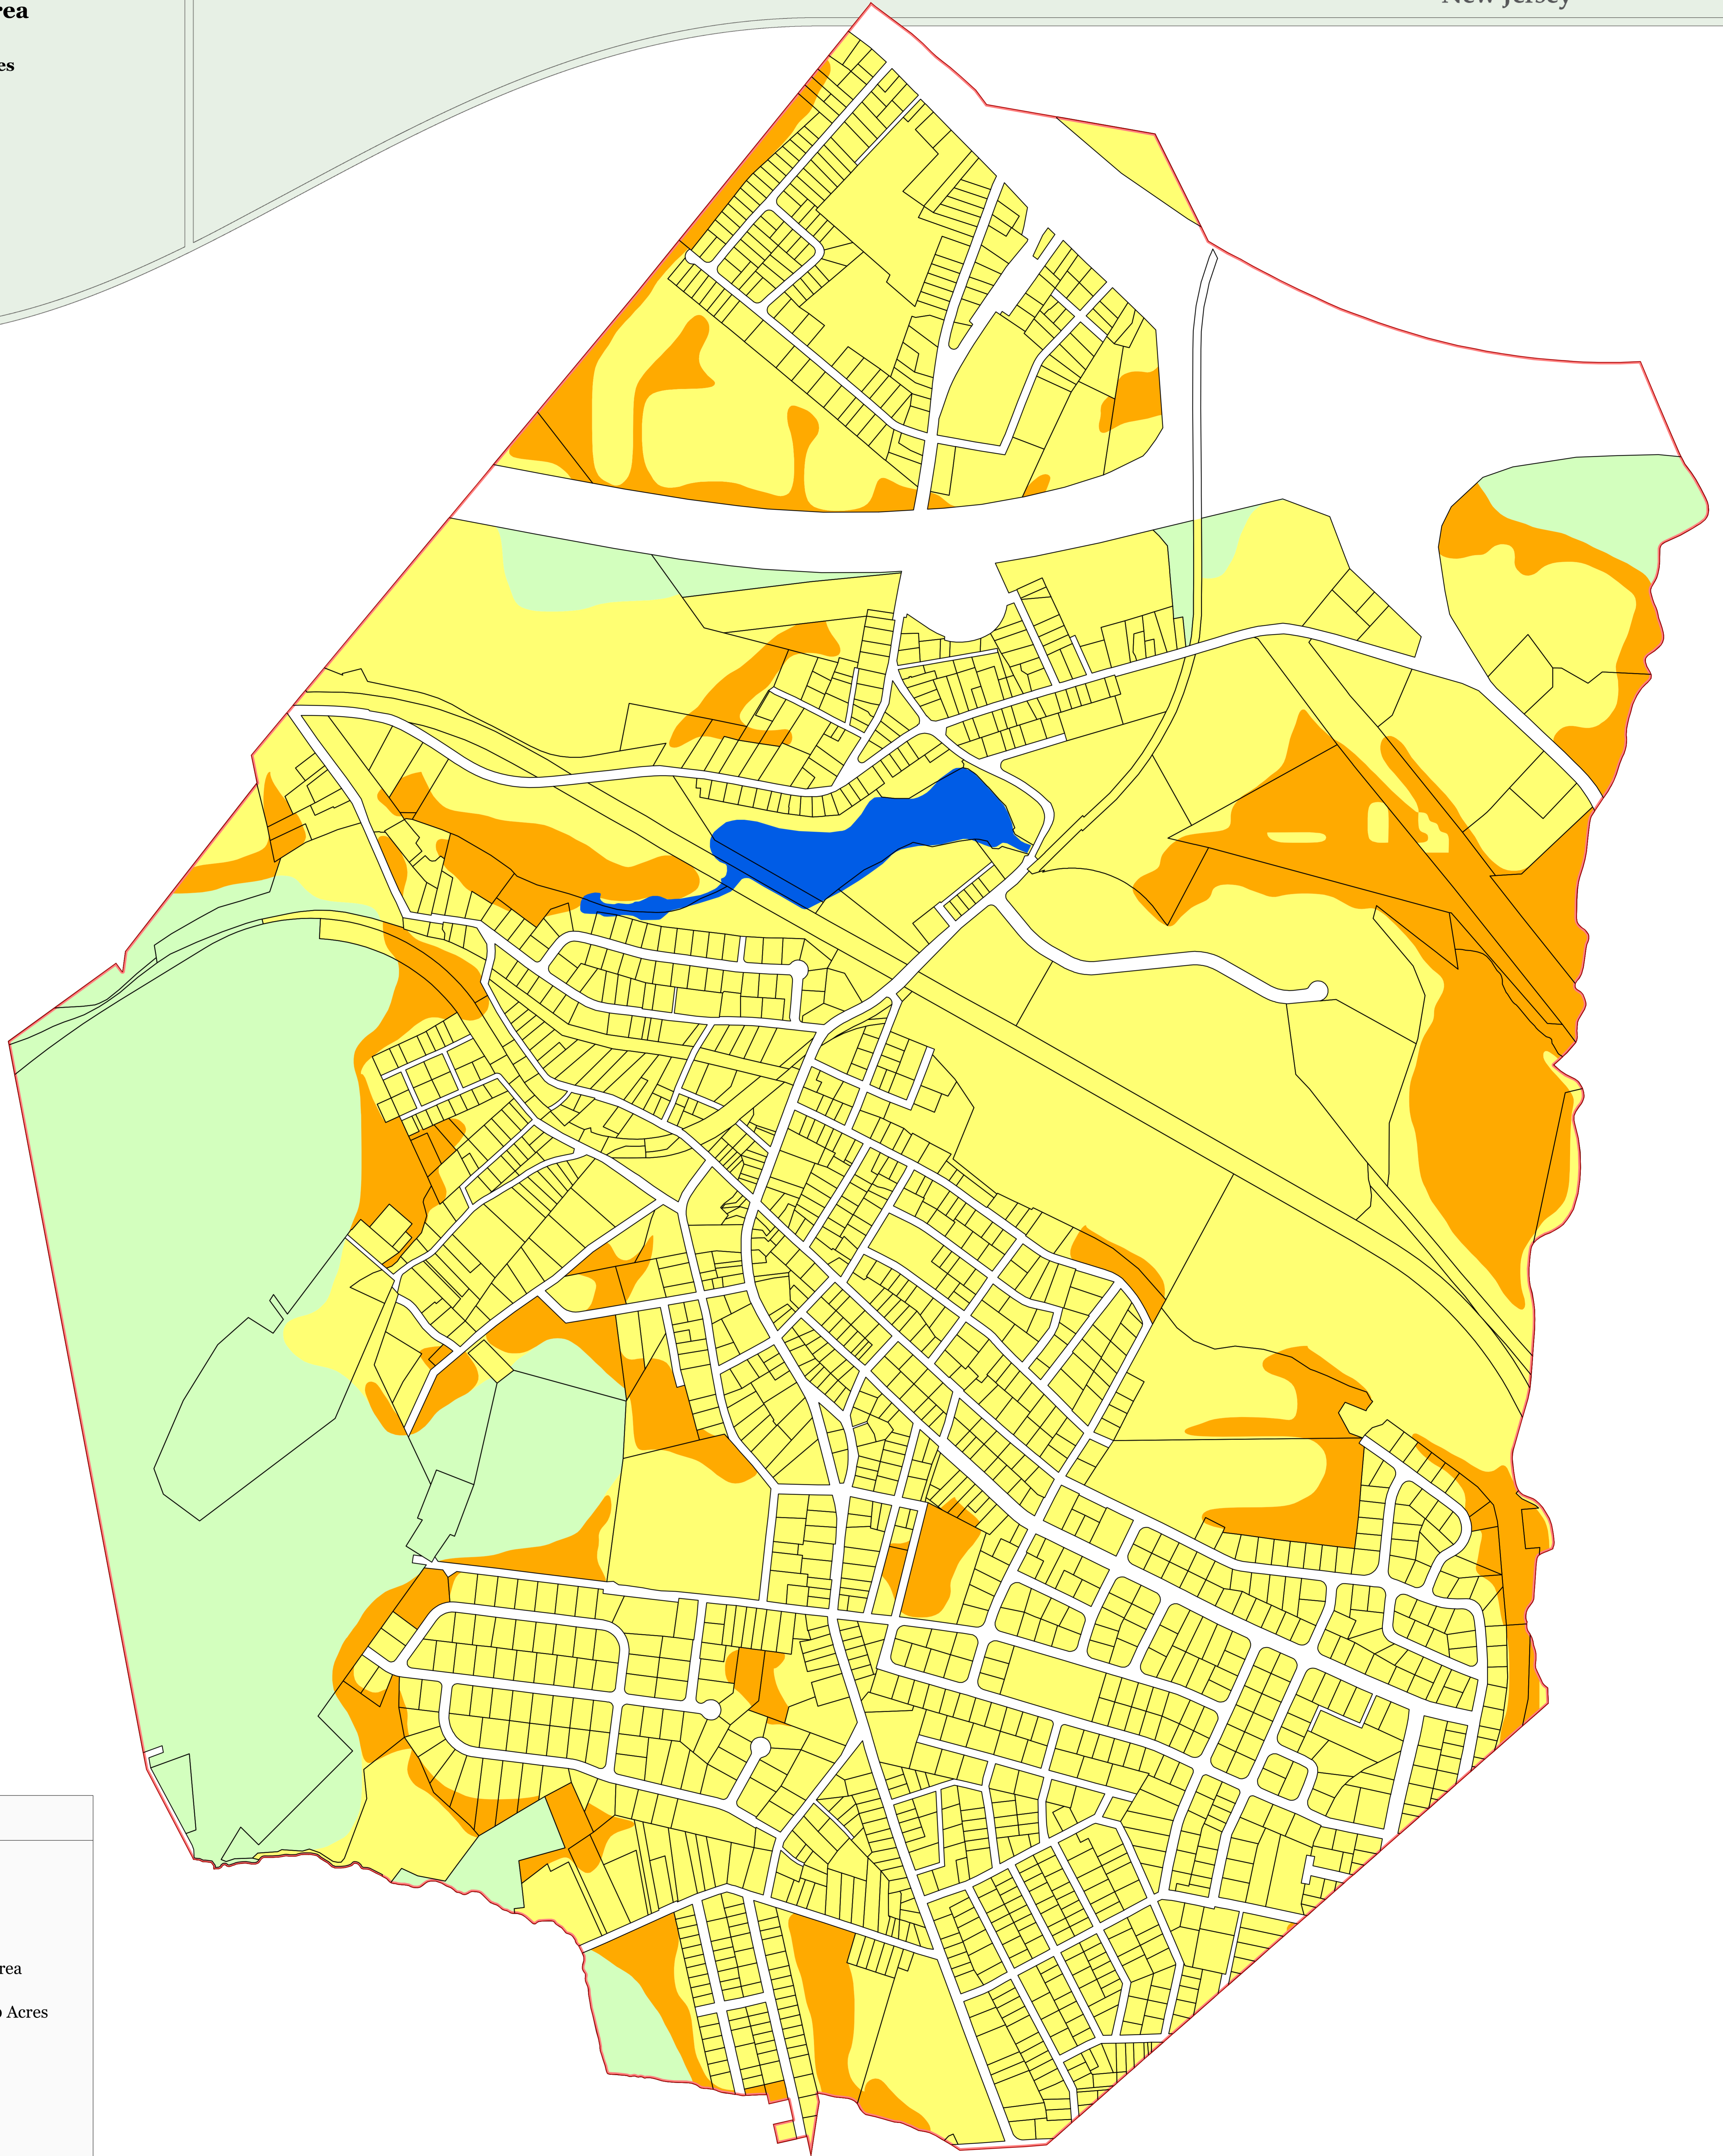

Exhibit 1:

BOROUGH OF WHARTON, MORRIS COUNTY, NJ

**Borough of Wharton
Highlands Planning Area**

Highlands Zones and Sub-Zones

Legend

-  Municipal Boundary
-  Parcel Boundaries
-  Highlands Planning Area
-  Lakes Greater Than 10 Acres
- Land Use Capability Zone**
-  Protection
-  Existing Community
- Land Use Capability Sub-Zone**
-  Existing Community Environmentally Constrained

Locator Maps

**BOROUGH OF
WHARTON**
MORRIS COUNTY, N.J.
MAP PREPARED BY THE NEW JERSEY
HIGHLANDS COUNCIL, APRIL 27, 2011

Exhibit 2:

BOROUGH OF WHARTON, MORRIS COUNTY, NJ

Borough of Wharton
Highlands Planning Area

Forest Resource Area
Total Forest Area
Forest Subwatershed Integrity Areas

Legend

- Municipal Boundary
- Parcel Boundaries
- Lakes Greater Than 10 Acres
- Forest Resource Area
- Total Forest Area
- Forest Integrity By HUC-14 Subwatershed
 - Low
 - High

Legend

- Municipal Boundary
- Parcel Boundaries
- Lakes Greater Than 10 Acres
- Steep Slope Protection Area**
 - Severely Constrained
 - Moderately Constrained
 - Constrained/Limited Constrained

Locator Maps