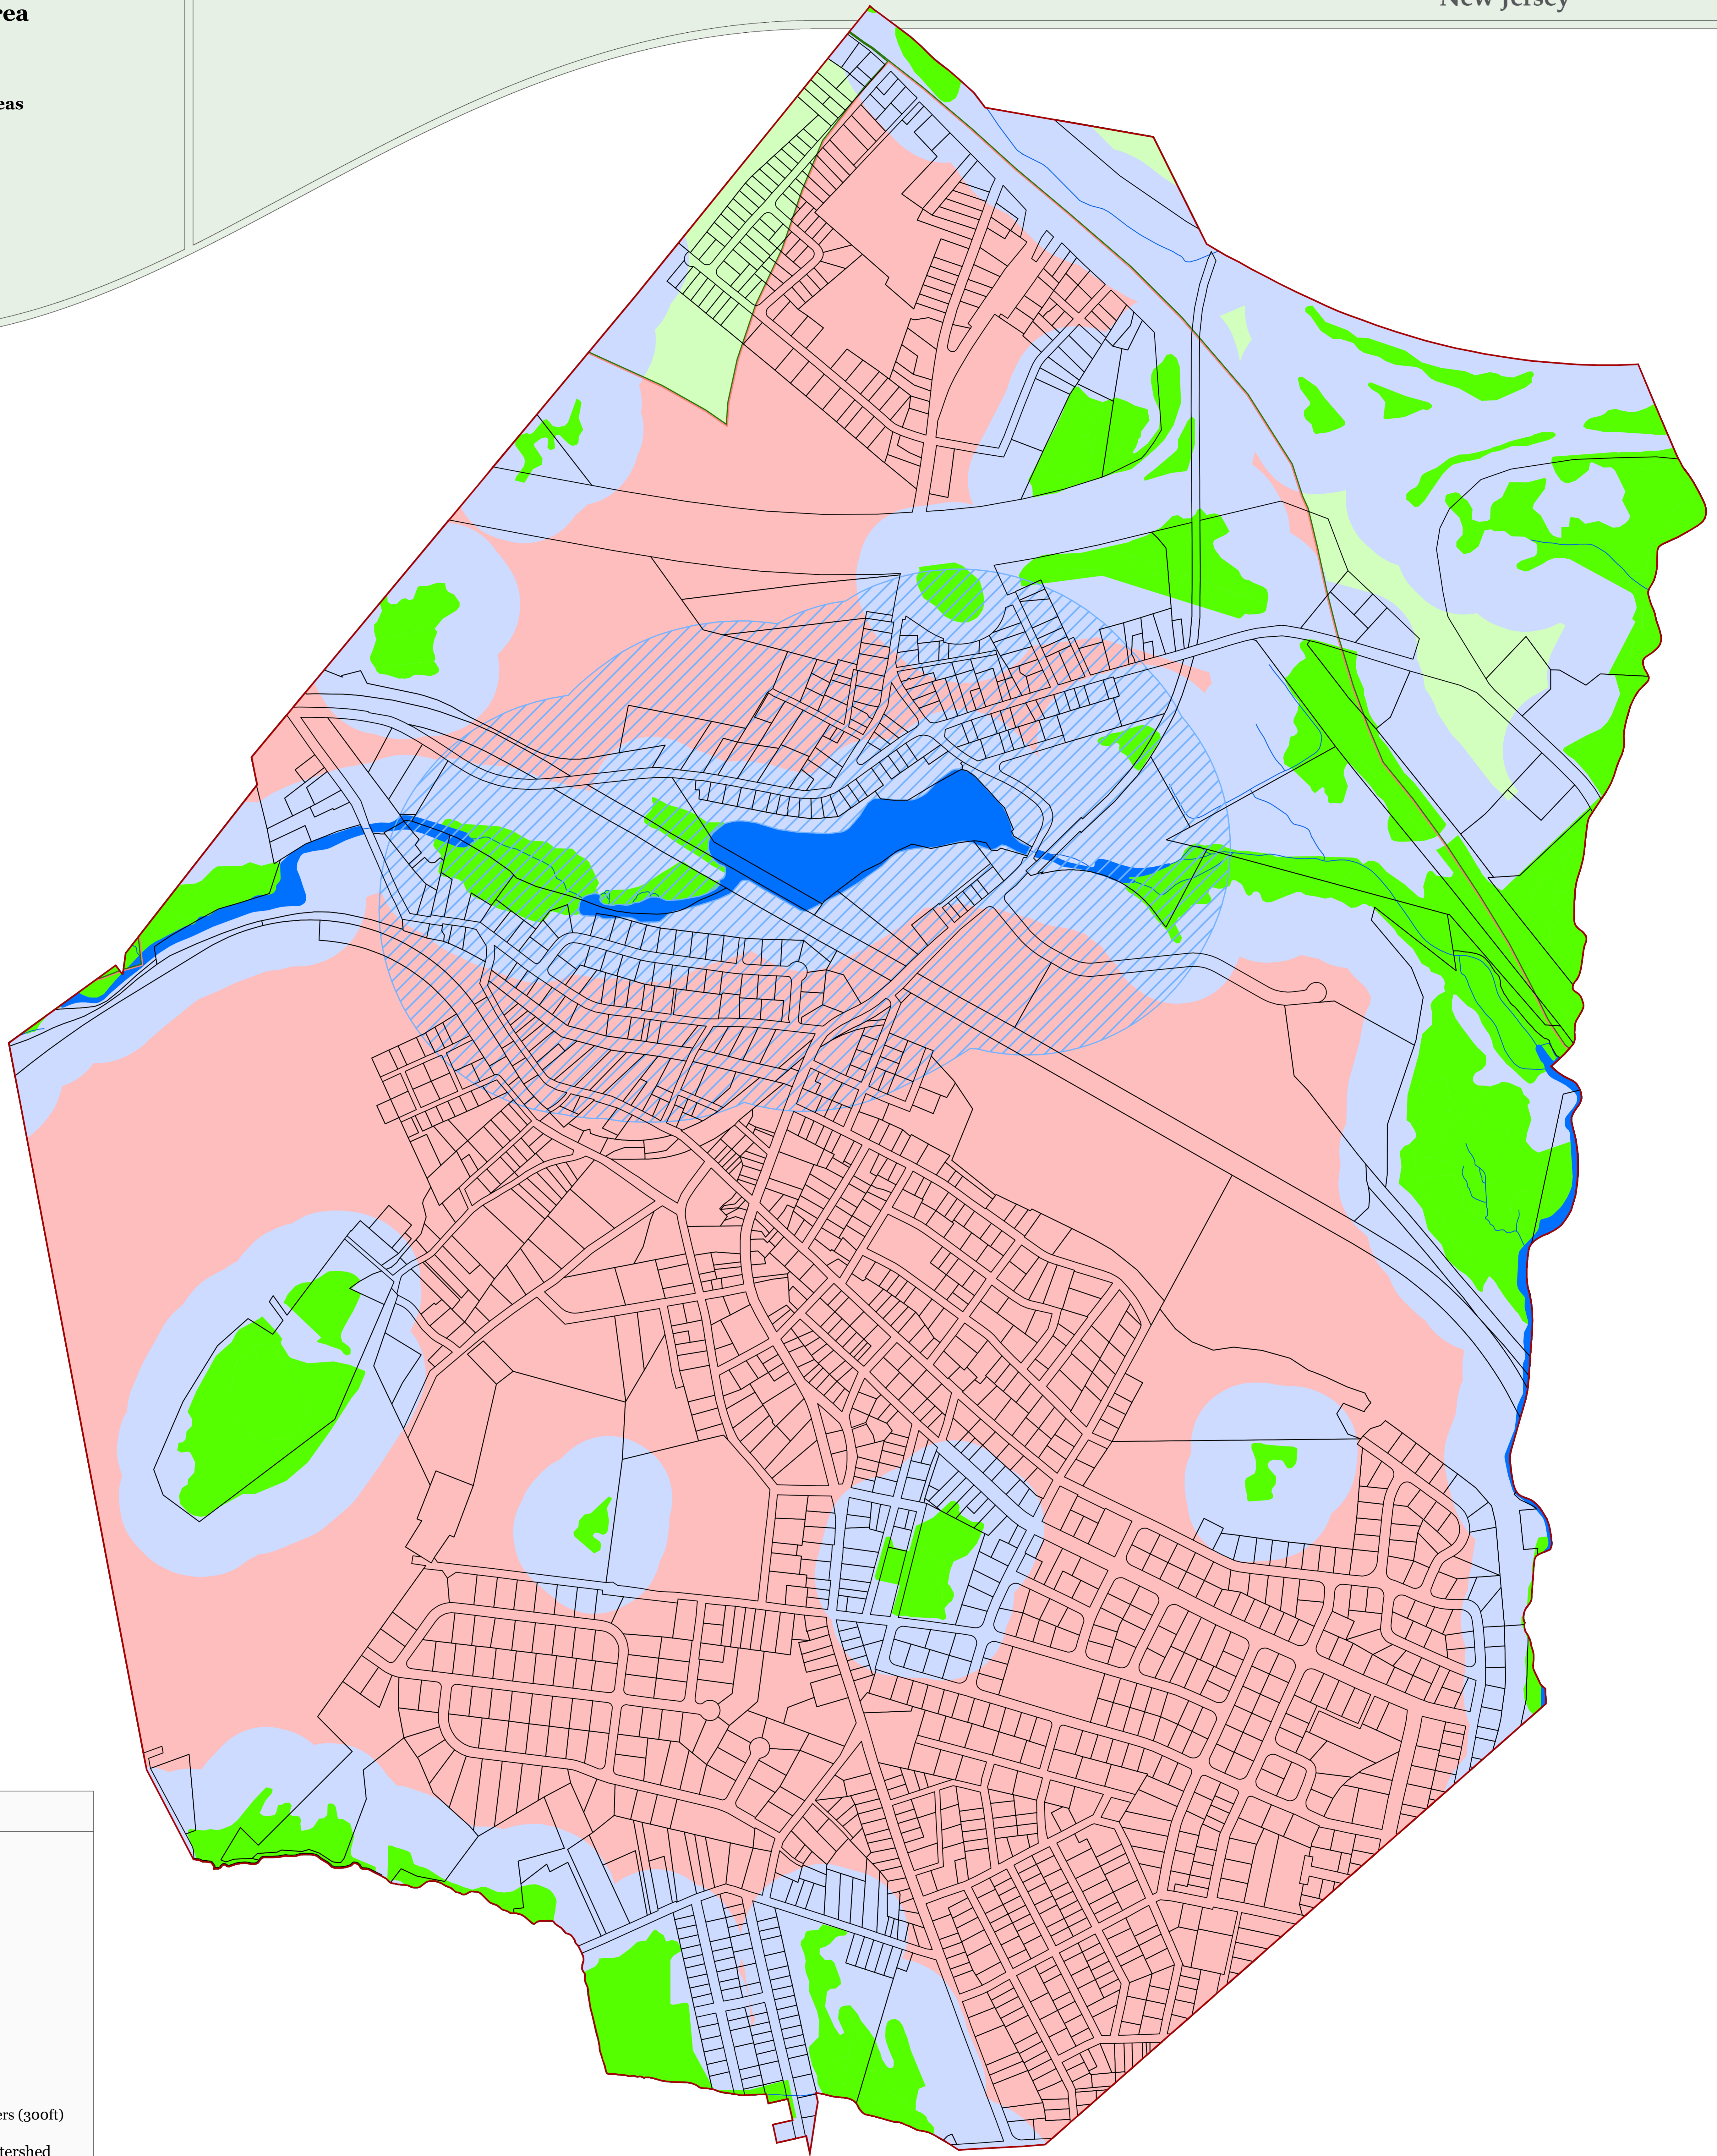

Exhibit 3:

BOROUGH OF WHARTON, MORRIS COUNTY, NJ

Borough of Wharton
Highlands Planning Area

Highlands Open Waters
Watershed Resource Value Areas
Lake Management Areas

Legend

- Municipal Boundary
- Parcel Boundaries
- Lake Management Areas
- Lakes & Ponds
- Streams
- Wetlands
- Highlands Open Water Buffers (300ft)
- Watershed Values by HUC14 Subwatershed
  - Low
  - High

Locator Maps

BOROUGH OF WHARTON
MORRIS COUNTY, N.J.
MAP PREPARED BY THE NEW JERSEY
HIGHLANDS COUNCIL, APRIL 27, 2011