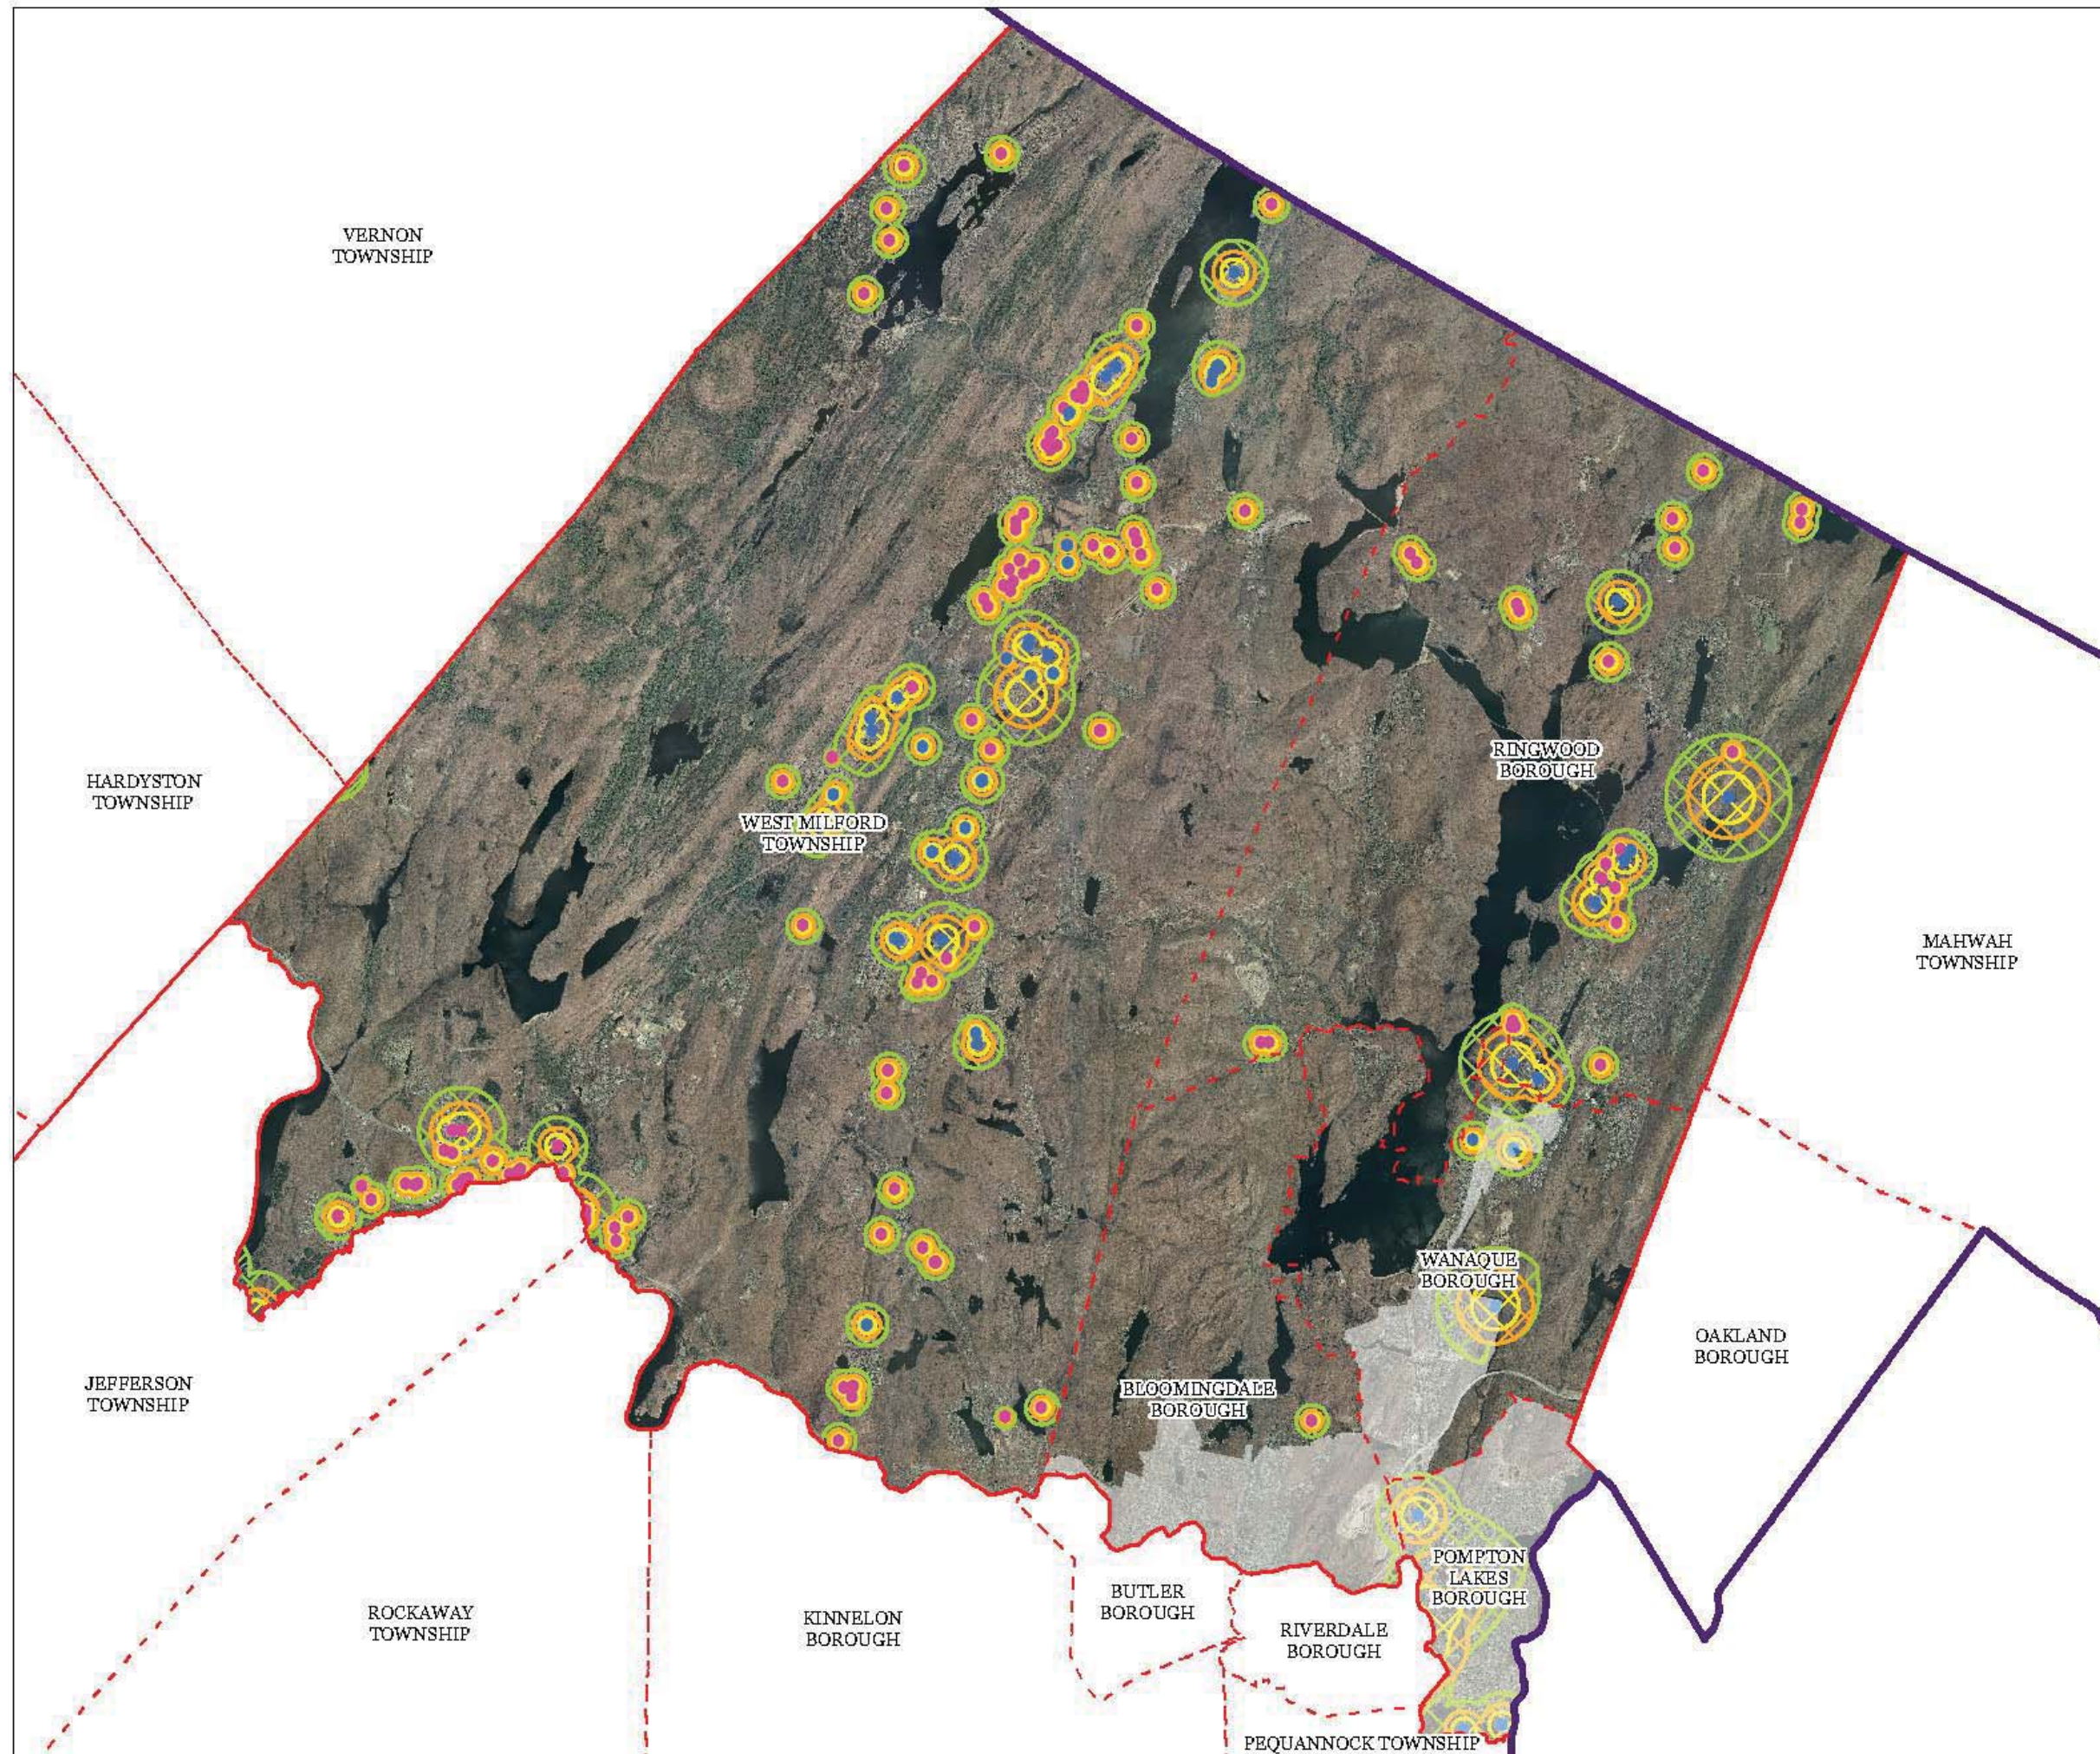

Passaic County

Passaic County Master Plan Highlands Element Exhibit W

Wellhead Protection Areas

- Public Community Wells
- Public Non-Community Wells

Wellhead Protection Areas

- 2-Year Tier
- 5-Year Tier
- 12-Year Tier
- Municipal Boundaries
- County Boundaries
- Highlands Region Boundary
- Highlands Preservation Area
- Highlands Planning Area

The County of Passaic has not petitioned for Plan Conformance for the Planning Area, and therefore any Planning Area information provided in this document is provided for informational purposes only.