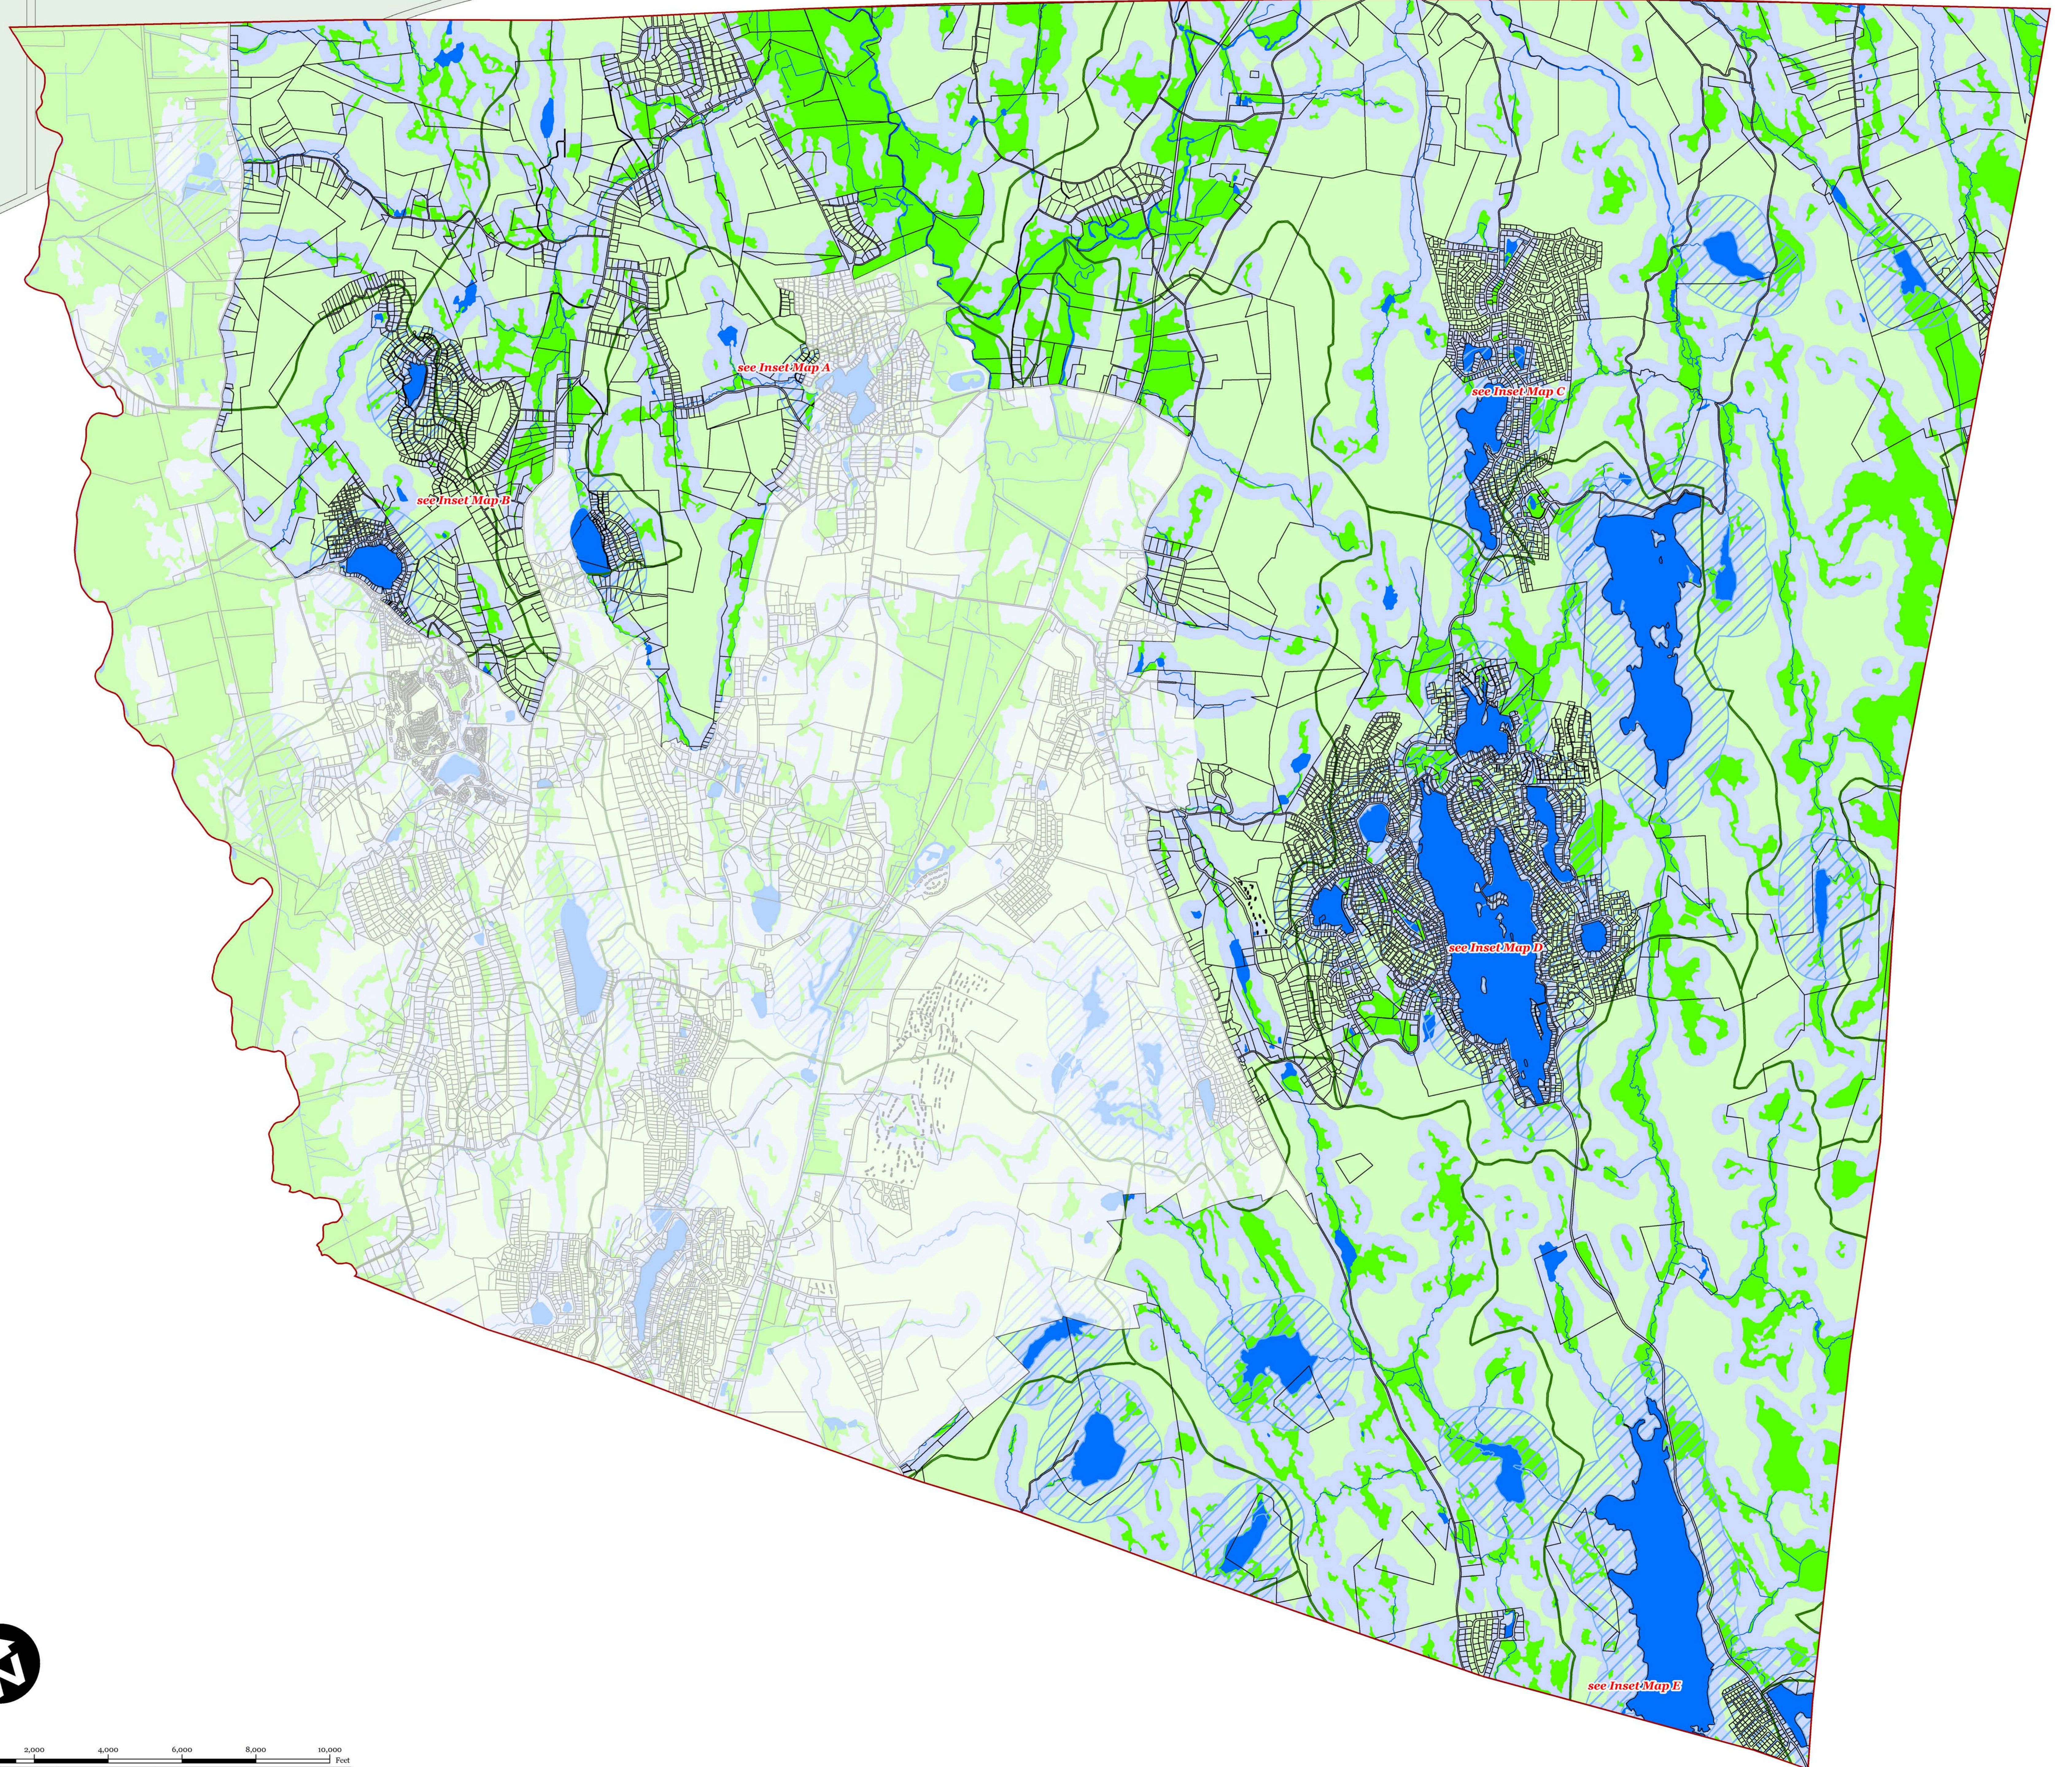

Exhibit 3:

TOWNSHIP OF VERNON, SUSSEX COUNTY, NJ

Township of Vernon
Highlands Preservation Area *

Highlands Open Waters
Watershed Resource Value Areas
Lake Management Areas

Legend

- Municipal Boundary
- Parcel Boundaries
- Lake Management Areas
- Lakes & Ponds
- Streams
- Wetlands
- Highlands Open Water Buffers (300ft)
- Watershed Values by HUC14 Subwatershed
- High

Locator Maps

* Planning Area shown for informational purposes only.