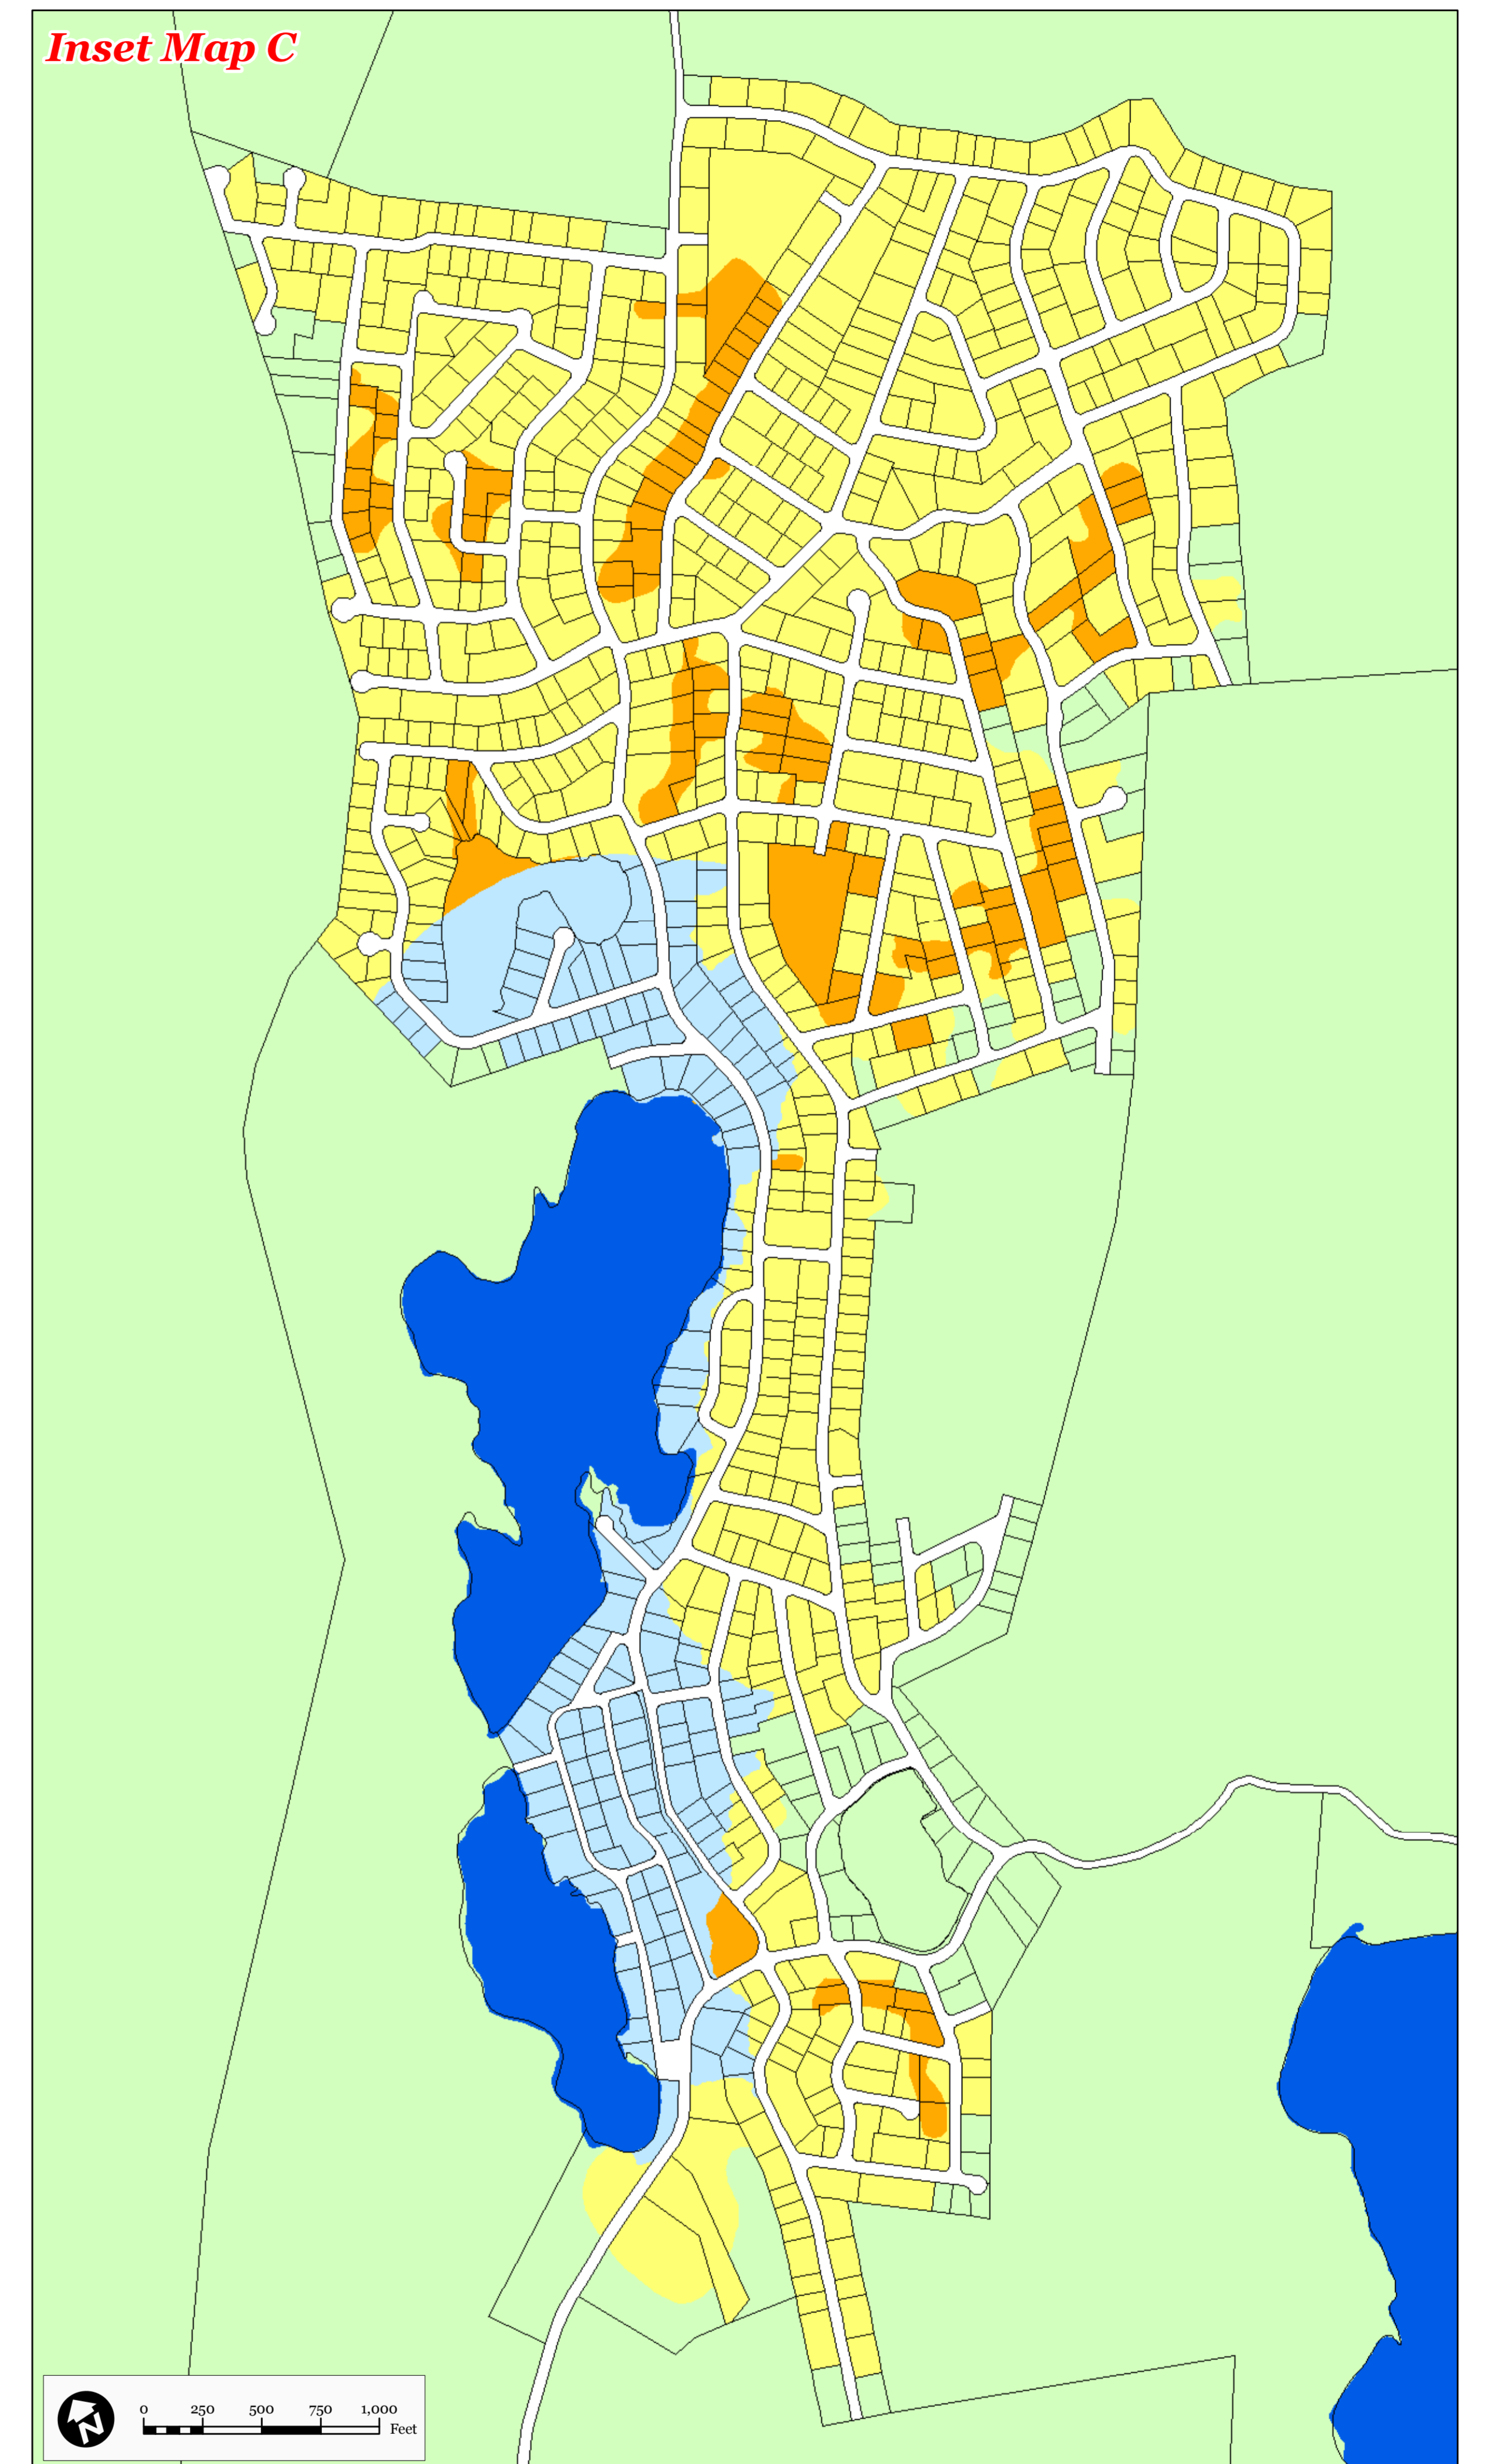

Locator Maps

* Planning Area shown for informational purposes only.

Exhibit 1: (Insets)

TOWNSHIP OF VERNON, SUSSEX COUNTY, NJ

Township of Vernon
Highlands Preservation Area*

Highlands Zones and Sub-Zones

Legend

Legend

-  Municipal Boundary
-  Parcel Boundaries
-  Forest Resource Area
-  Lakes Greater Than 10 Acres
-  Total Forest Area
- Forest Integrity
By HUC14 Subwatershed
-  High

Locator Maps

* Planning Area shown for informational purposes only.