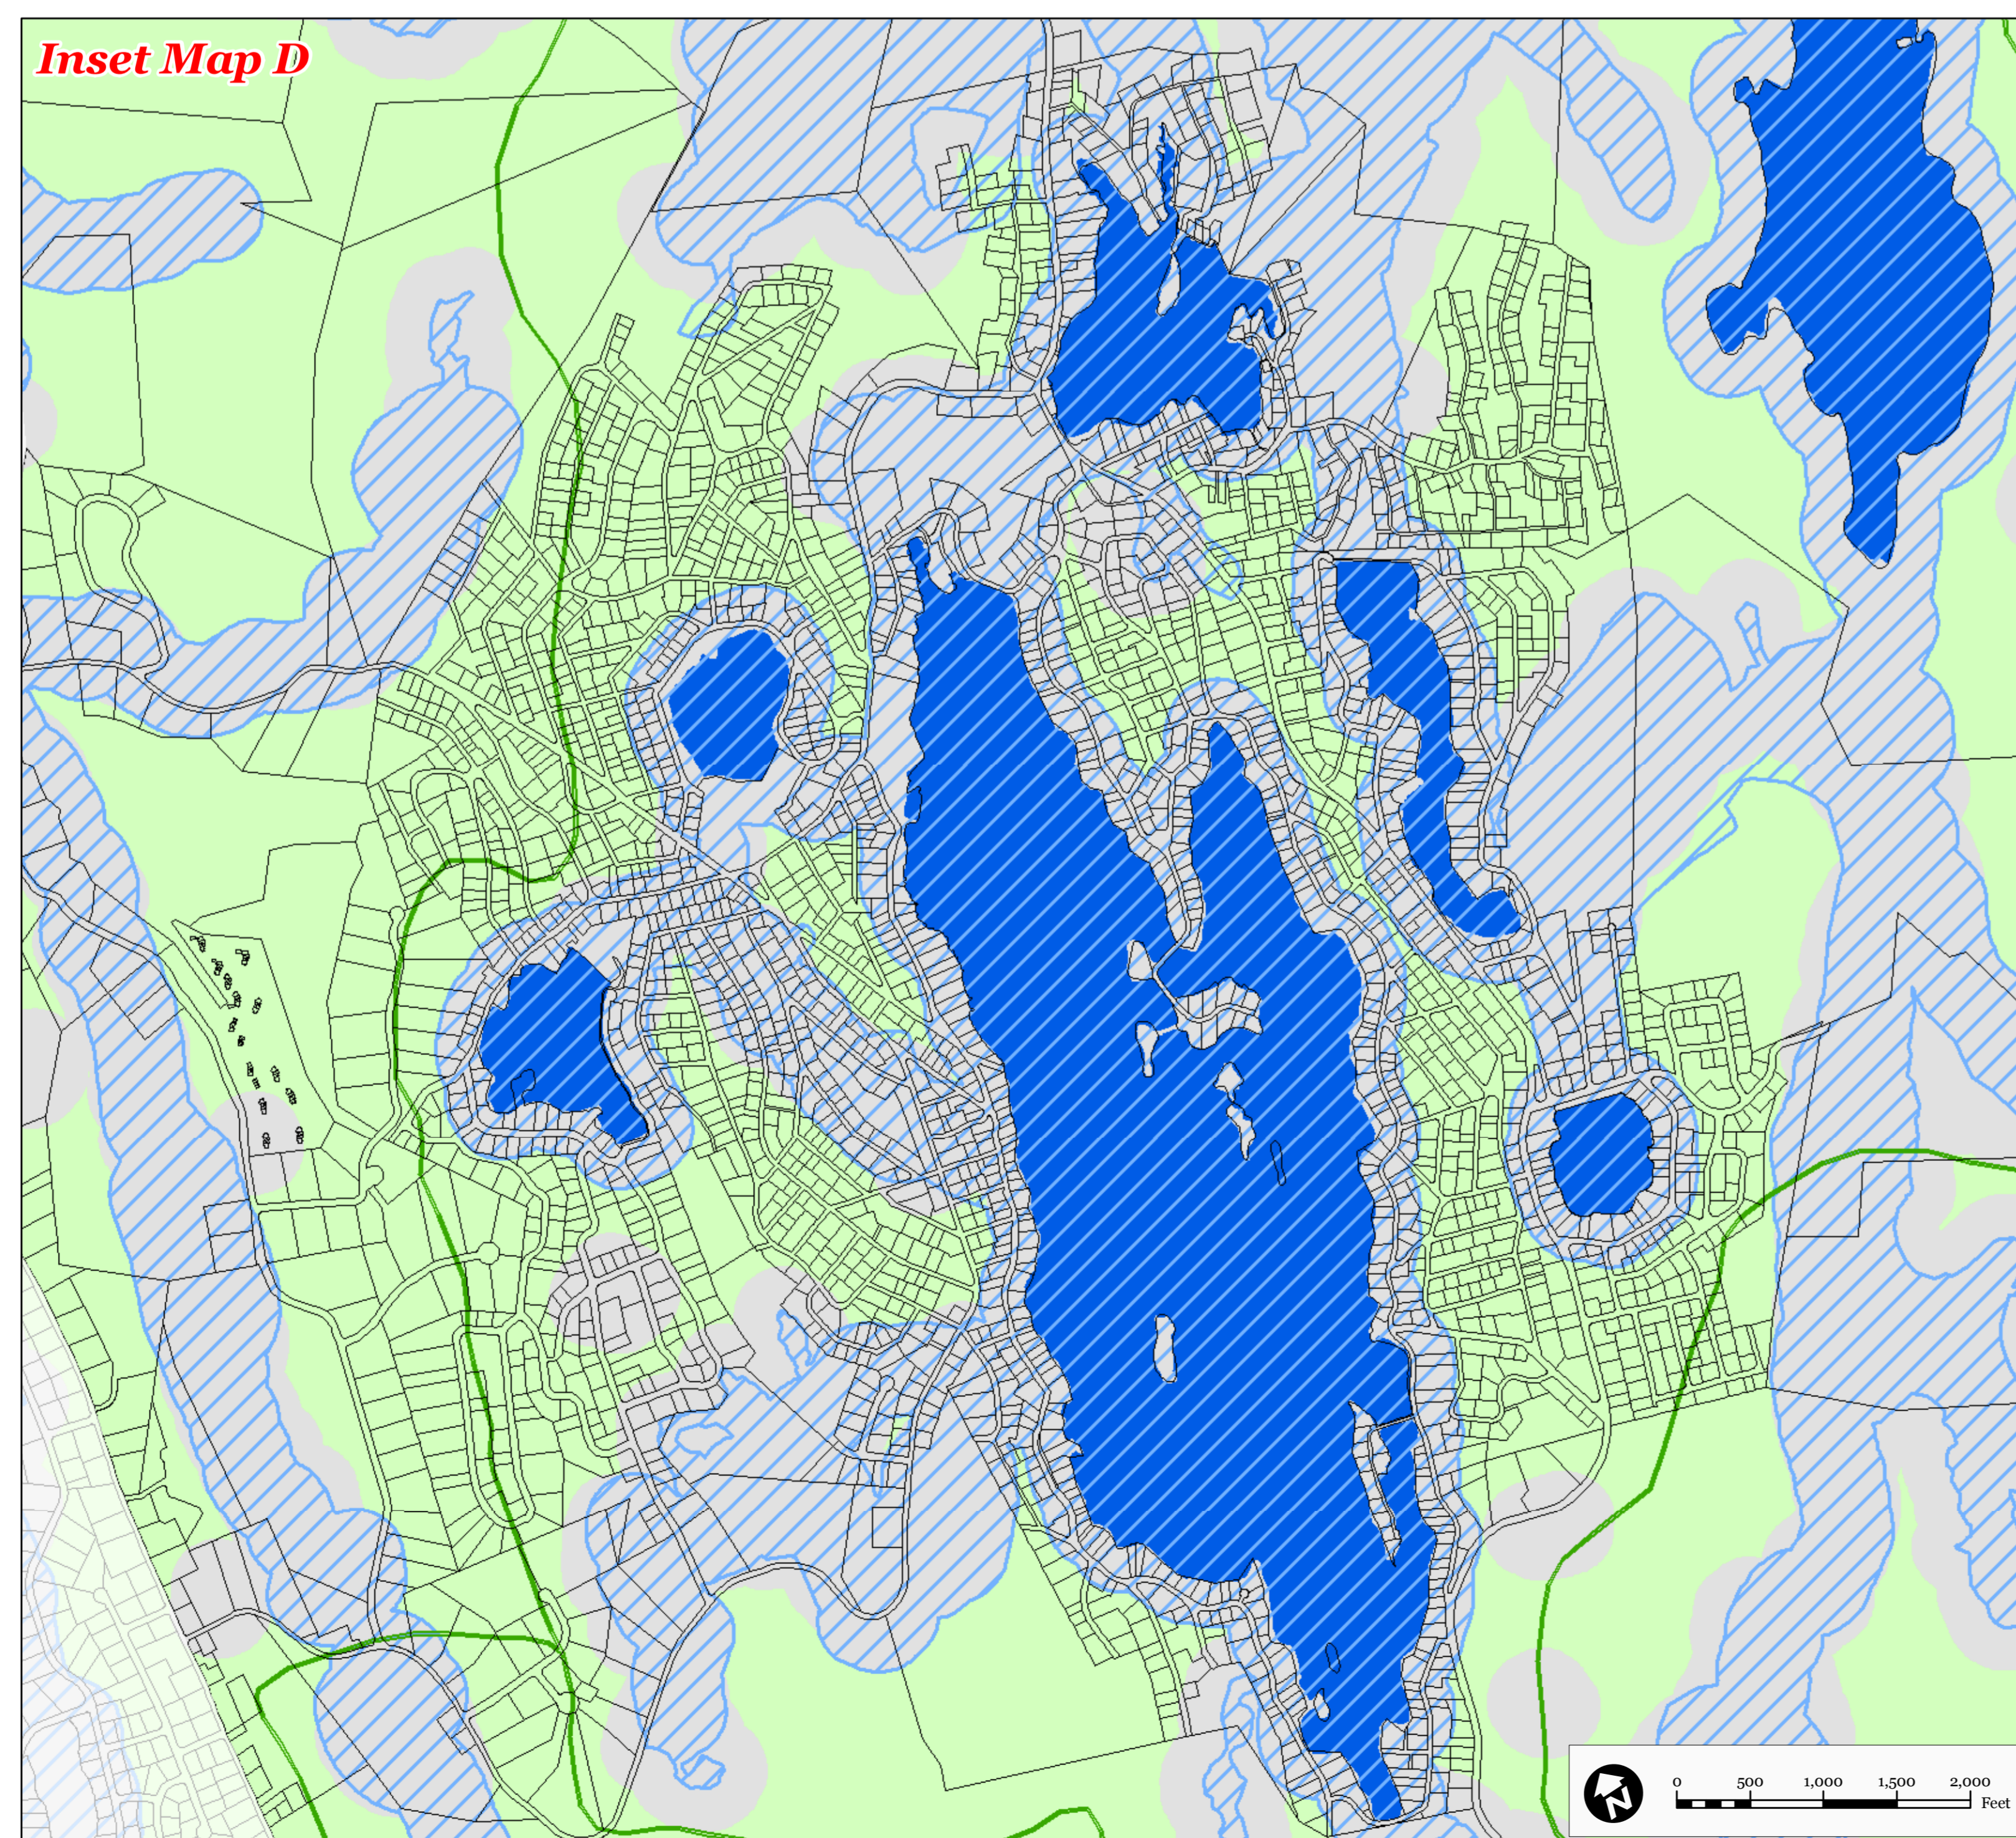

Exhibit 4: (Insets)

TOWNSHIP OF VERNON, SUSSEX COUNTY, NJ

Township of Vernon
Highlands Preservation Area*

Riparian Area
Riparian Subwatershed Integrity Areas

Legend

- Municipal Boundary
- Parcel Boundaries
- Riparian Area
- Lakes Greater Than 10 Acres
- Highlands Open Water Buffers (300ft)

Riparian Integrity
By HUC-14 Subwatershed

- Moderate
- High

Locator Maps

* Planning Area shown for informational purposes only.