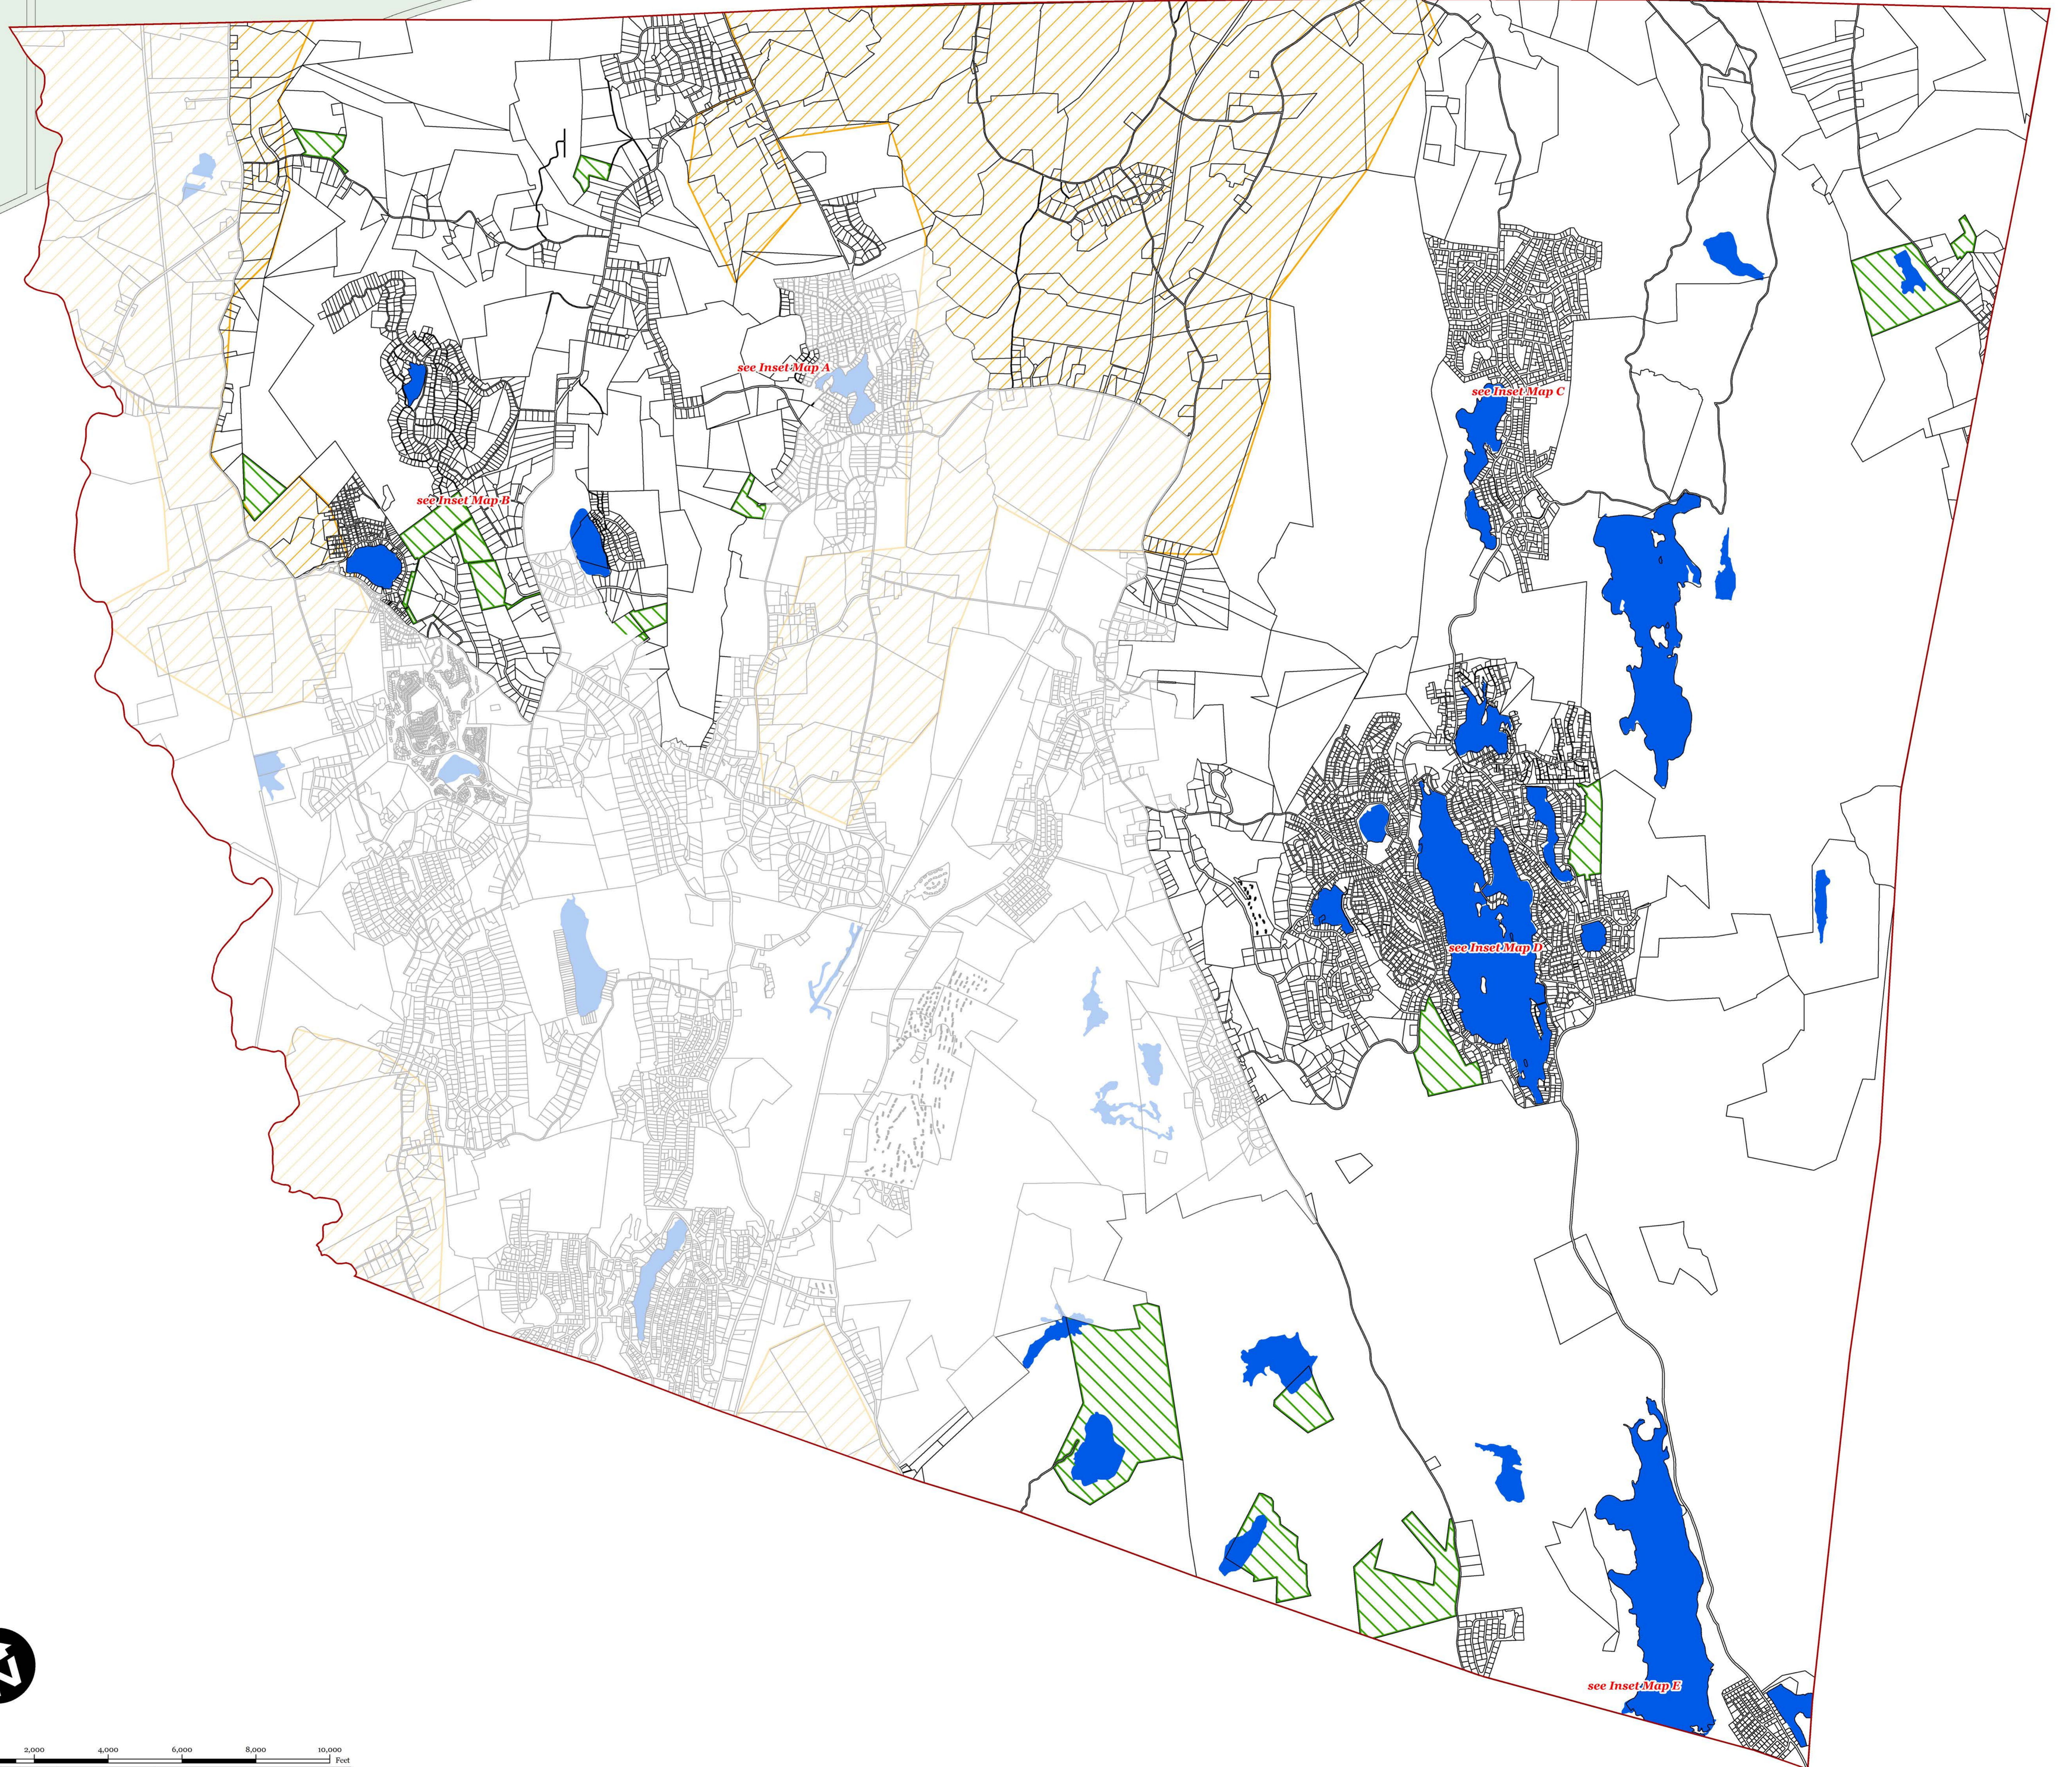

Legend

-  Municipal Boundary
-  Parcel Boundaries
-  Special Environmental Zones
-  Agricultural Resource Area
-  Lakes Greater Than 10 Acres

Locator Maps

* Planning Area shown for informational purposes only.