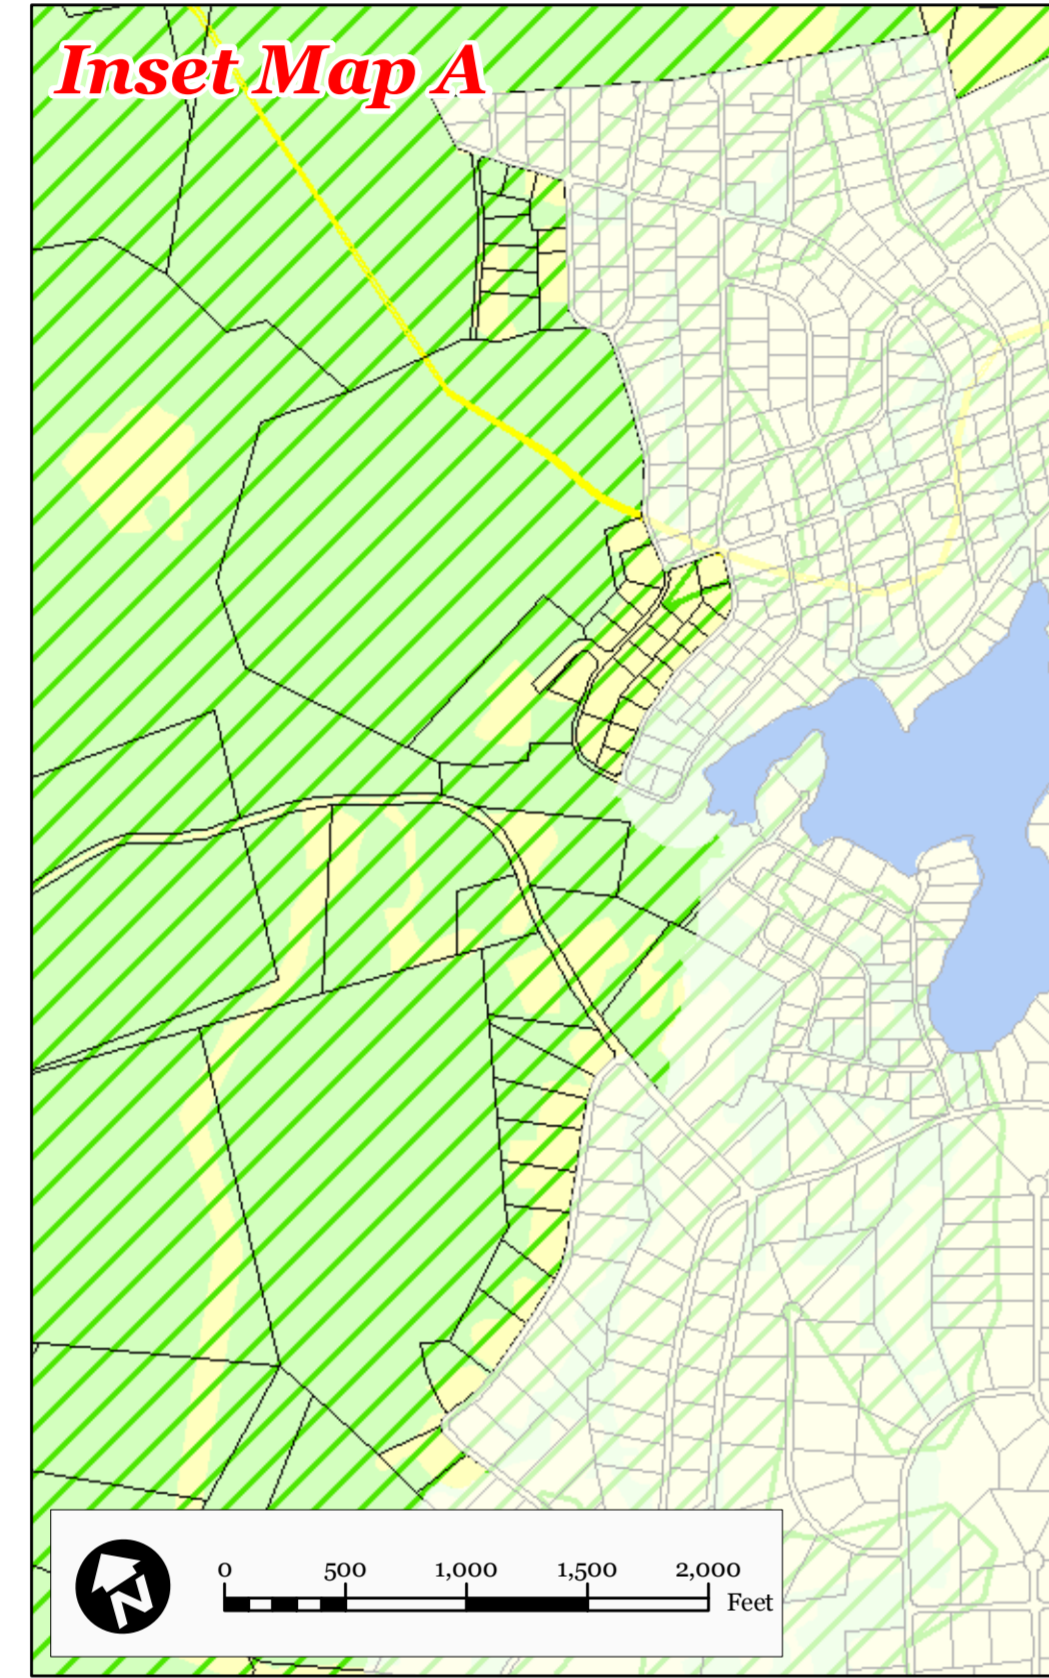

Exhibit 2: (Insets)

TOWNSHIP OF VERNON, SUSSEX COUNTY, NJ

Township of Vernon
Highlands Preservation Area*

Forest Resource Area
Total Forest Area
Forest Subwatershed Integrity Areas

Legend

- Municipal Boundary
- Parcel Boundaries
- Forest Resource Area
- Lakes Greater Than 10 Acres
- Total Forest Area

Forest Integrity By HUC14 Subwatershed

- High

Locator Maps

* Planning Area shown for informational purposes only.