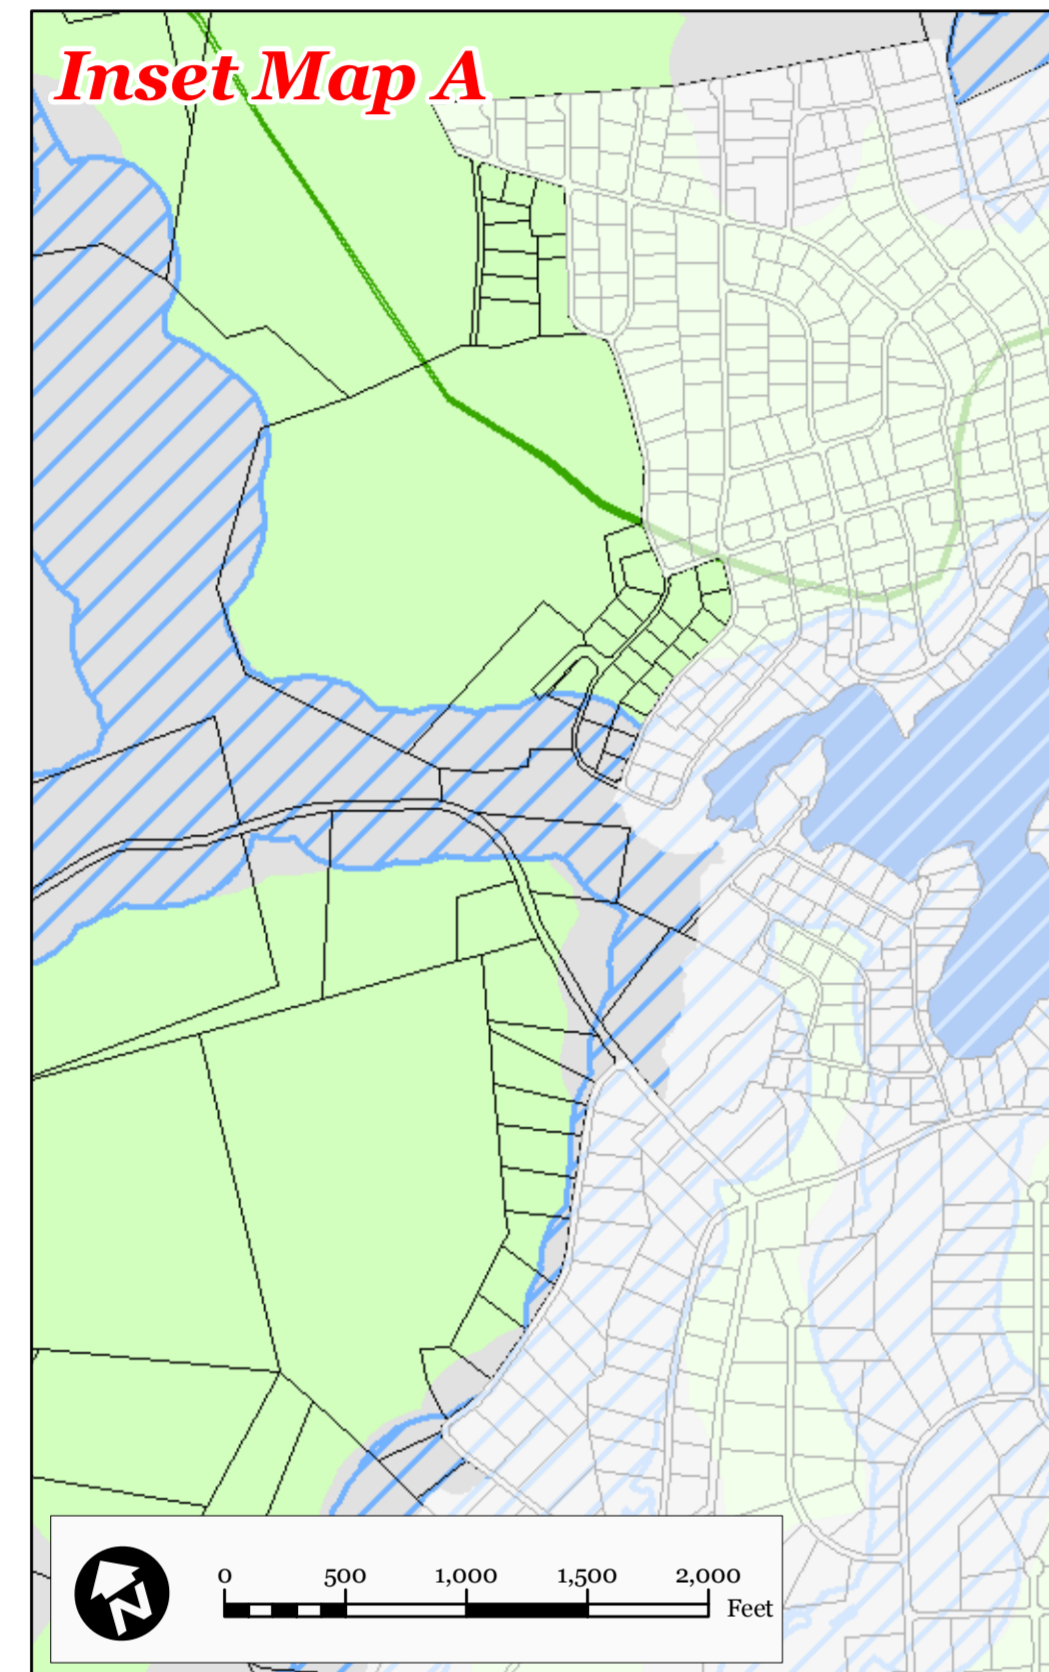

Locator Maps

* Planning Area shown for informational purposes only.

Exhibit 4: (Insets)

TOWNSHIP OF VERNON, SUSSEX COUNTY, NJ

Township of Vernon
Highlands Preservation Area*

Riparian Area
Riparian Subwatershed Integrity Areas