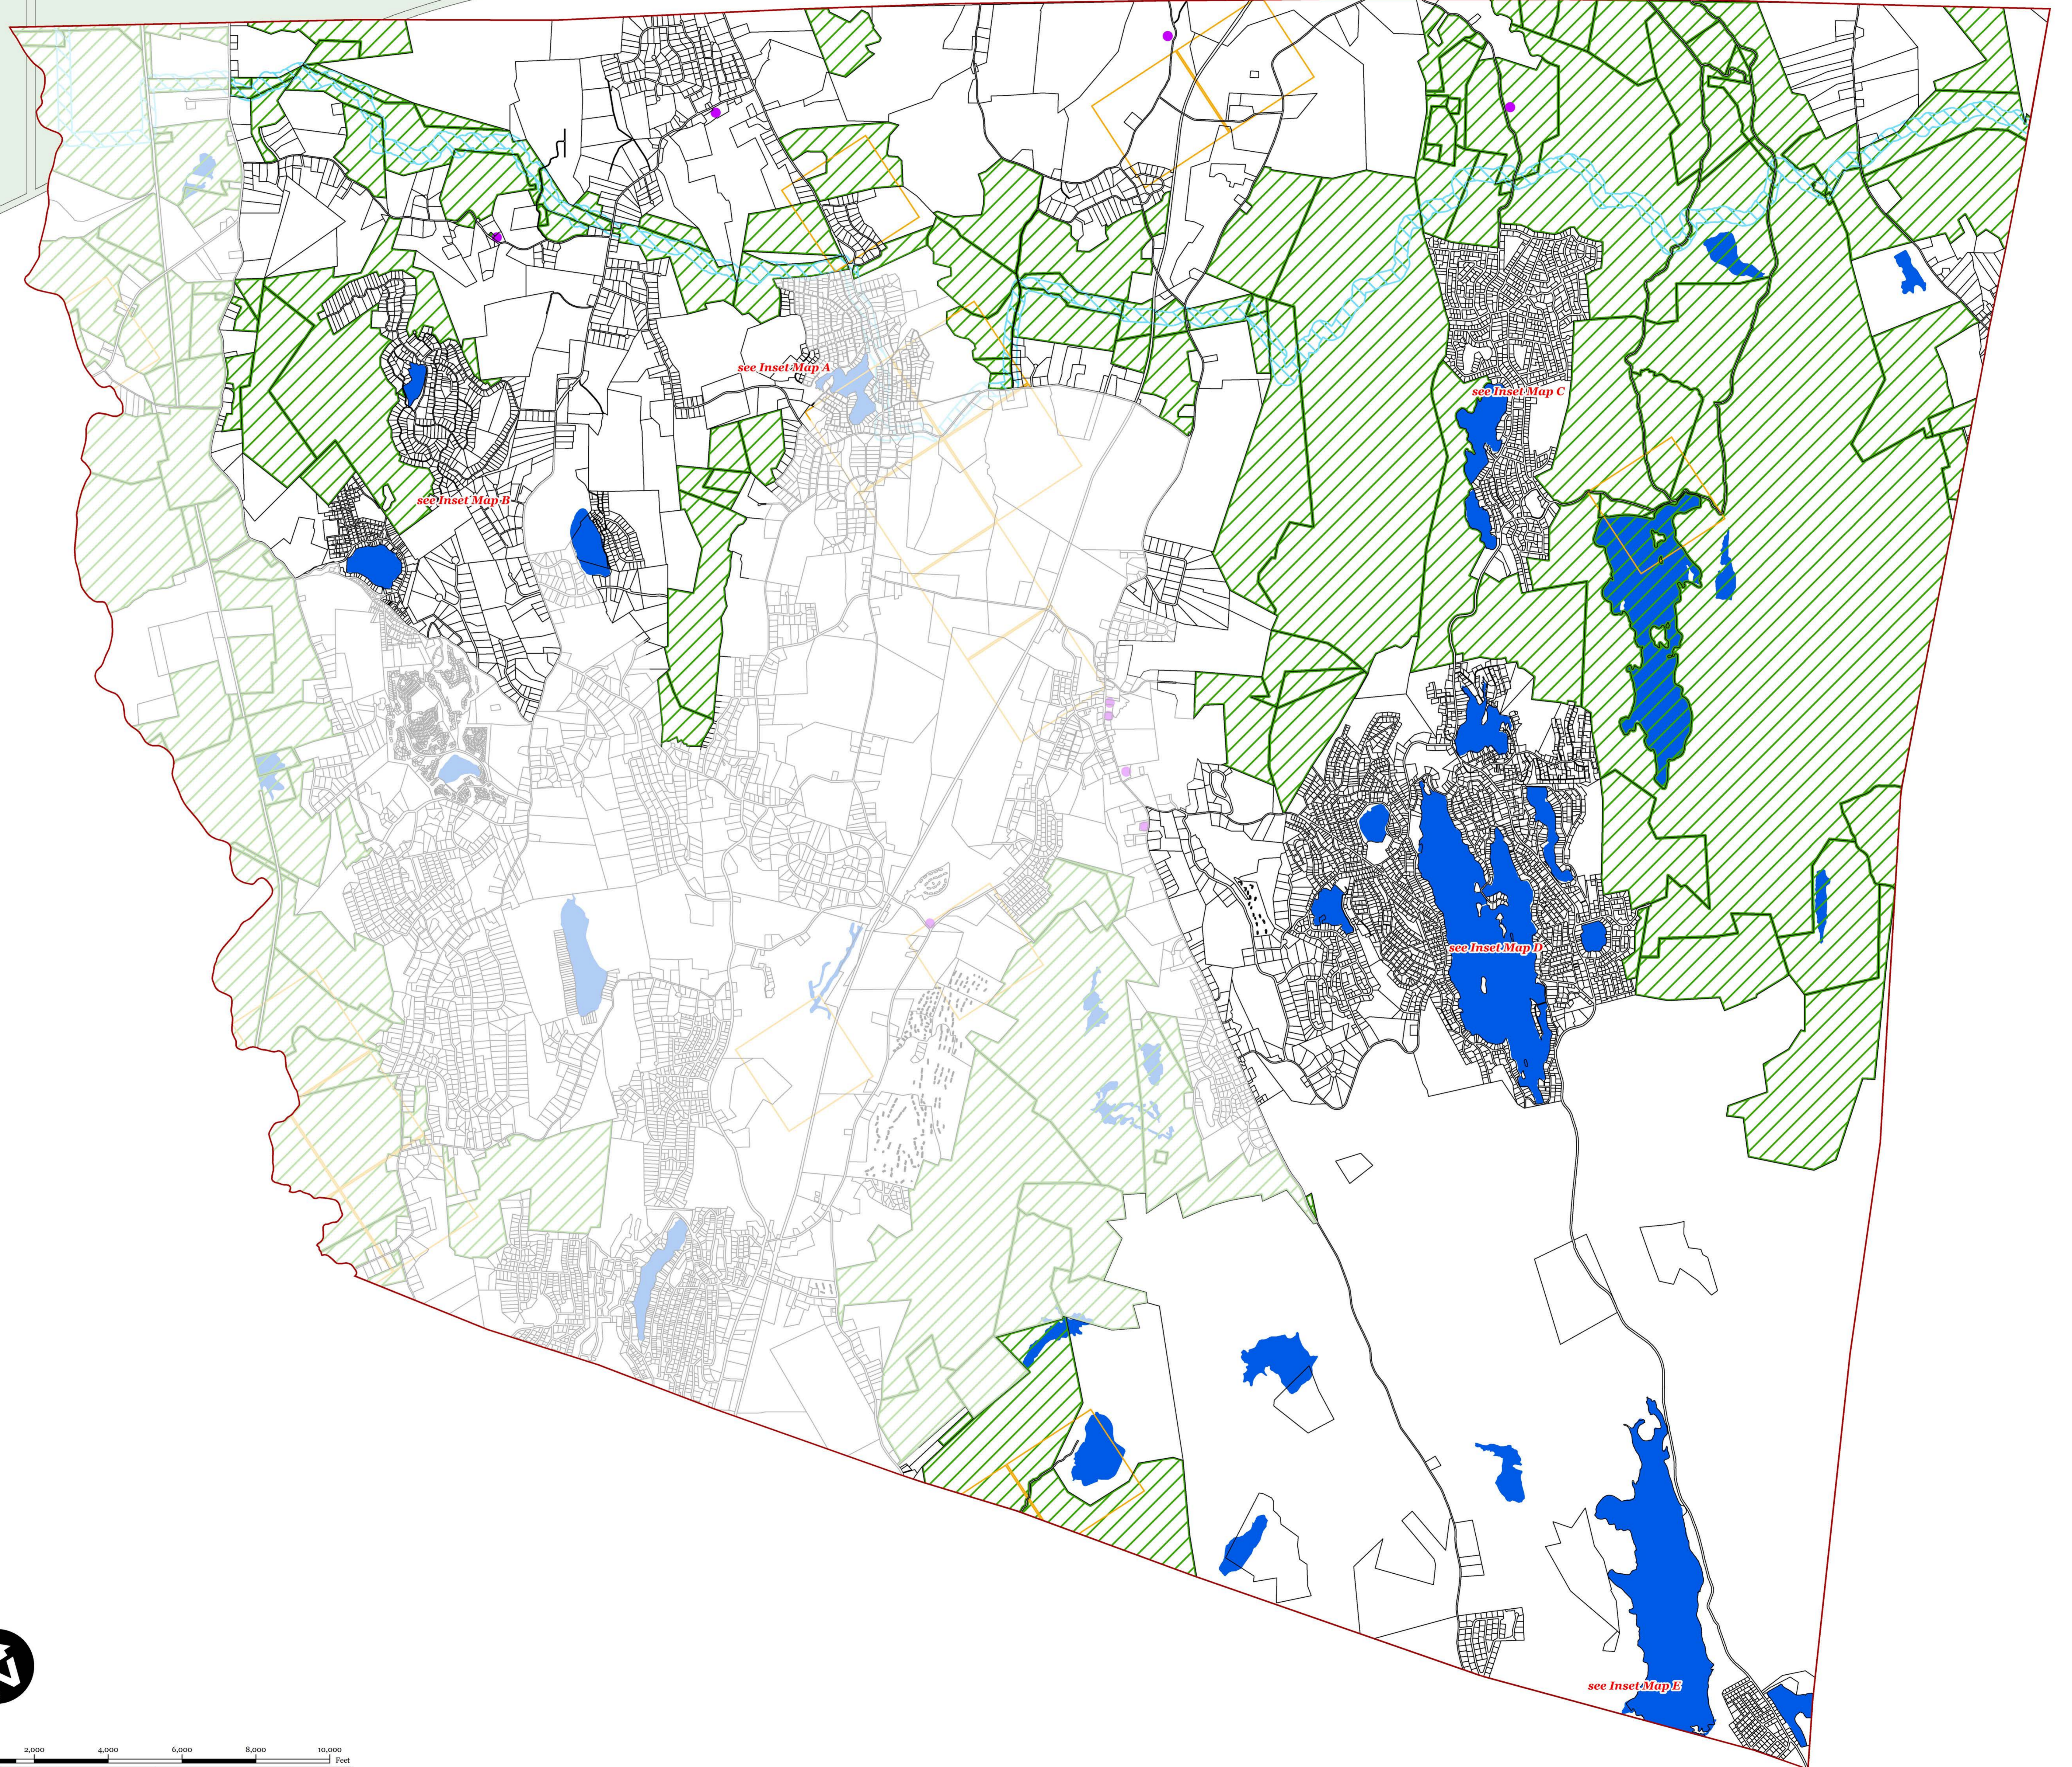

Exhibit 9:

TOWNSHIP OF VERNON, SUSSEX COUNTY, NJ

Township of Vernon
Highlands Preservation Area *

Highlands Historic, Cultural
and Archaeological Resources
Highlands Scenic Resources

Legend

- Municipal Boundary
- Parcel Boundaries
- Scenic Resources
- Historic Properties
- NJ Historic Districts
- Archaeological Grids (1 sqmi)
- Lakes Greater Than 10 Acres

Locator Maps

* Planning Area shown for informational purposes only.

TOWNSHIP OF
VERNON
SUSSEX COUNTY, N.J.
MAP PREPARED BY THE NEW JERSEY
HIGHLANDS COUNCIL, JANUARY 11, 2012

0 2,000 4,000 6,000 8,000 10,000 Feet
0 0.5 1 1.5 2 Miles