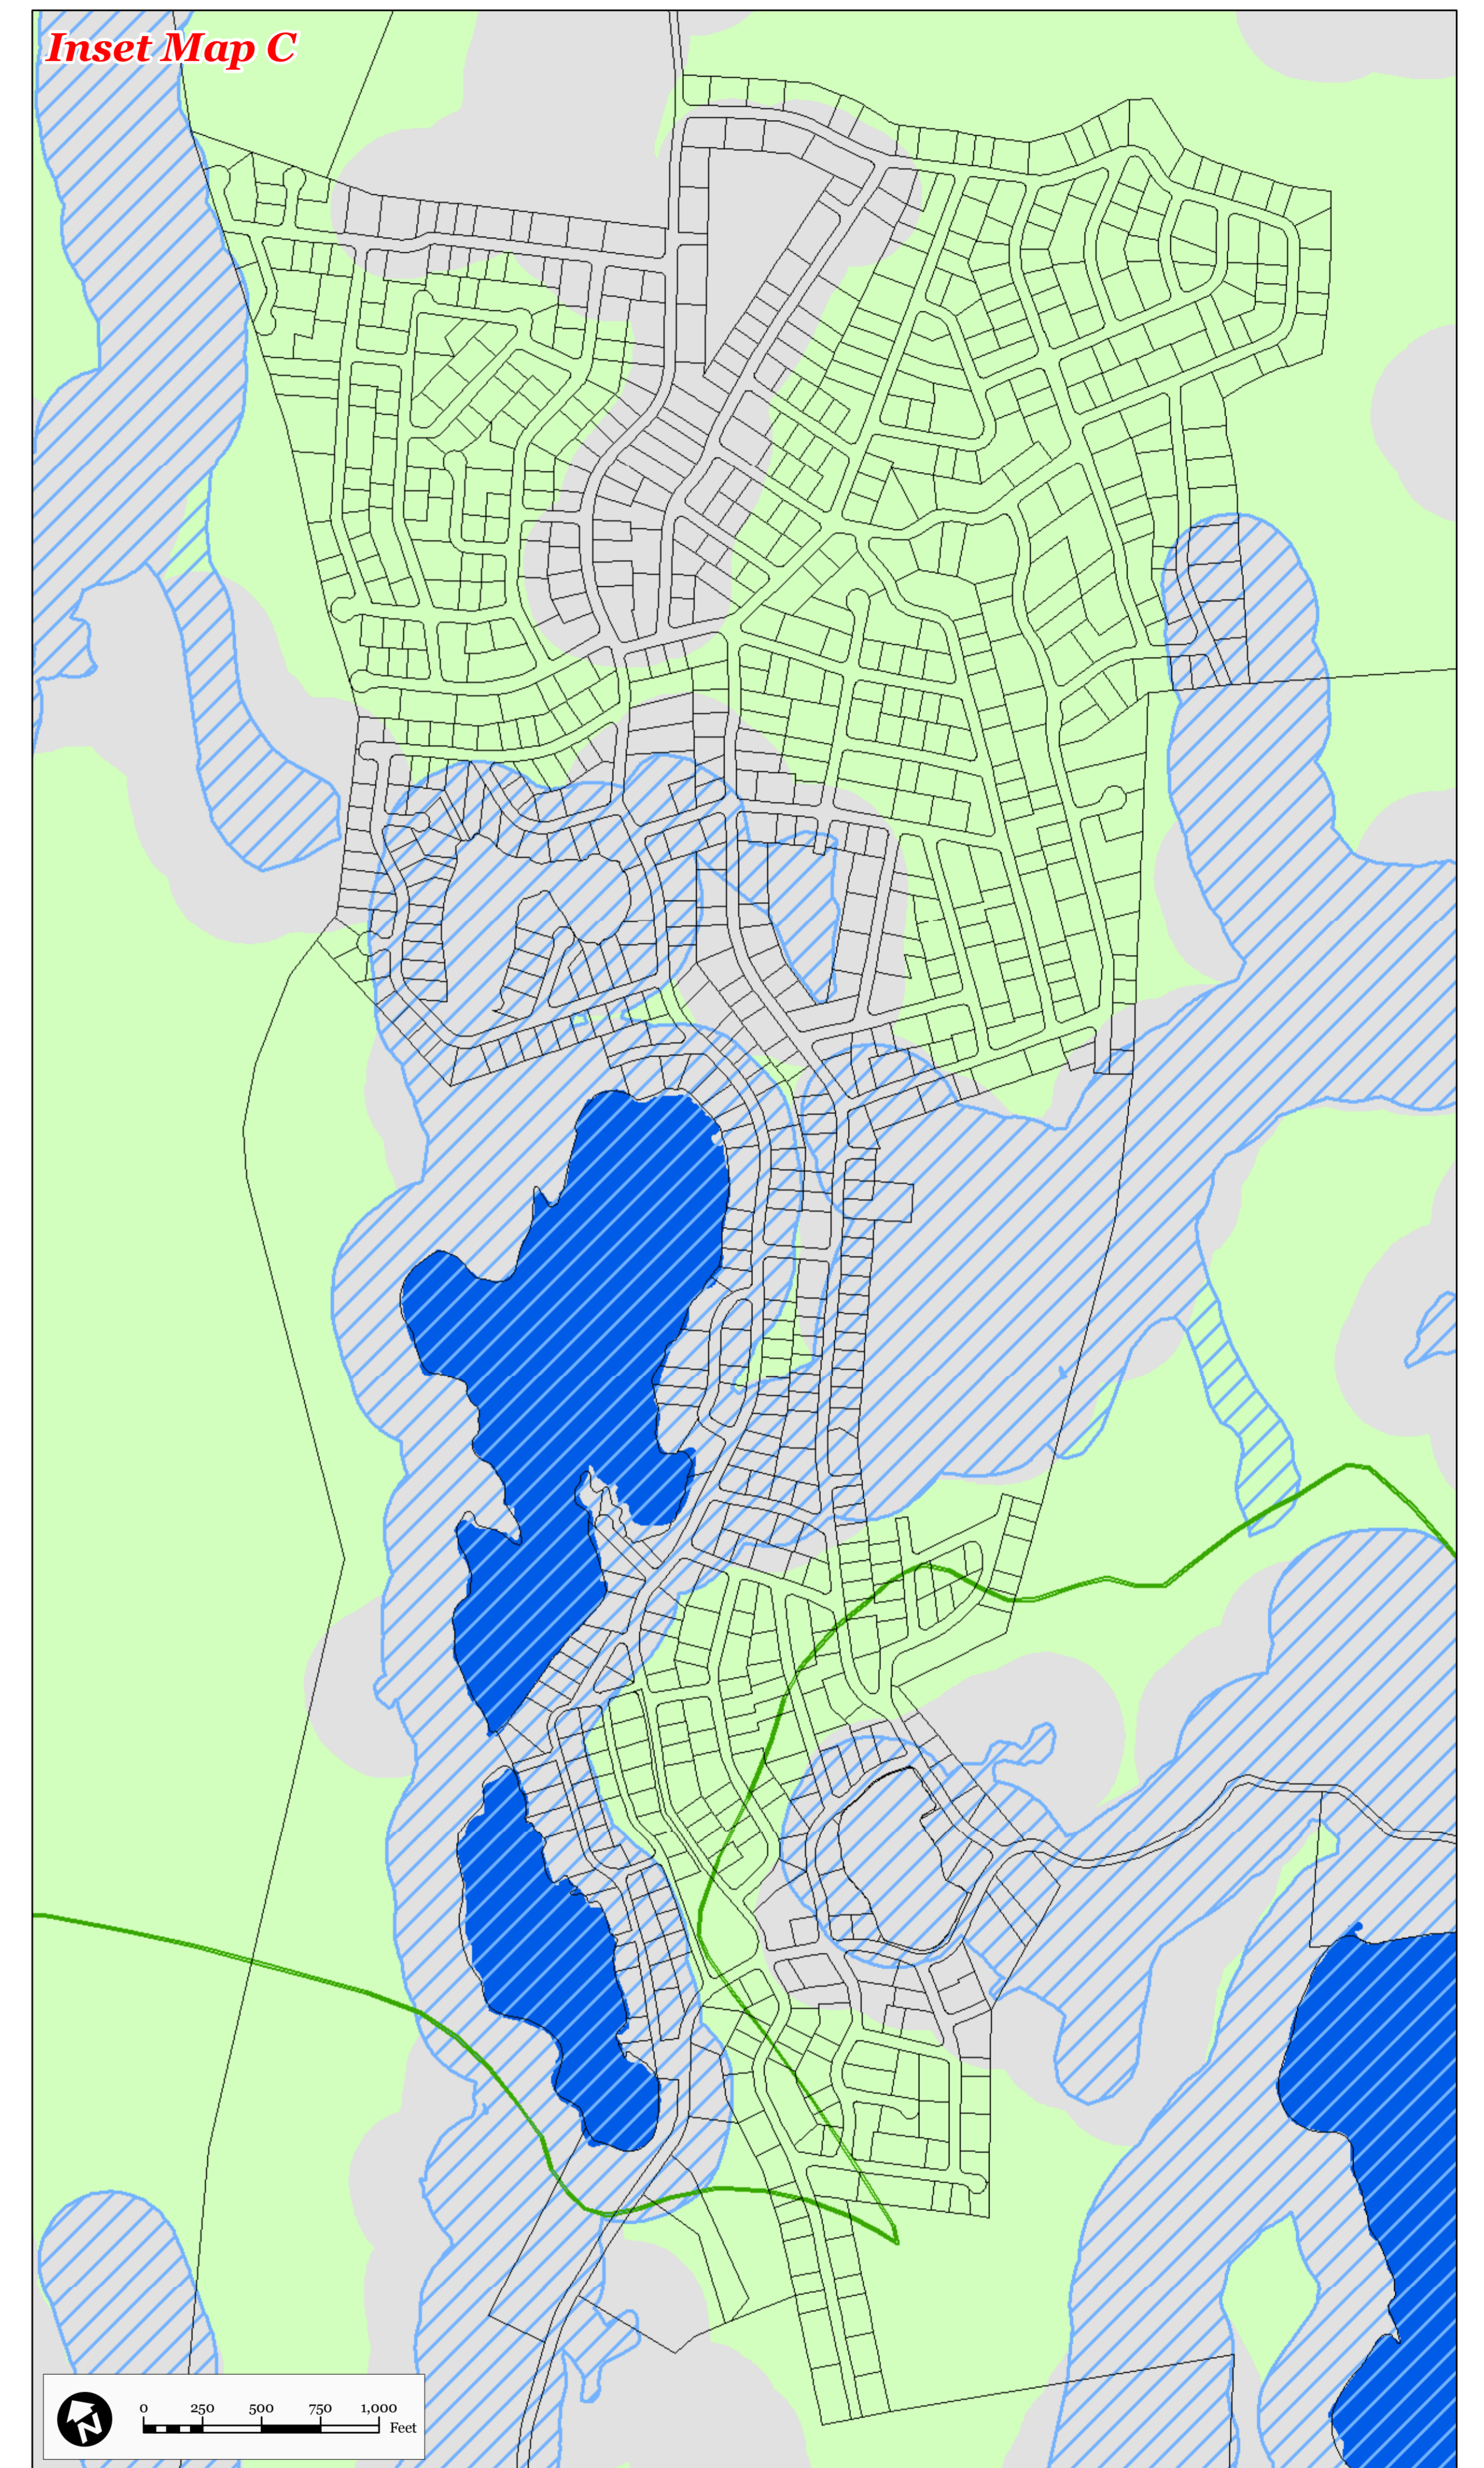

Exhibit 4: (Insets)

TOWNSHIP OF VERNON, SUSSEX COUNTY, NJ

Township of Vernon
Highlands Preservation Area*

Riparian Area
Riparian Subwatershed Integrity Areas

Legend

- Municipal Boundary
- Parcel Boundaries
- Riparian Area
- Lakes Greater Than 10 Acres
- Highlands Open Water Buffers (300ft)

Riparian Integrity
By HUC-14 Subwatershed

- Moderate
- High

Locator Maps

* Planning Area shown for informational purposes only.