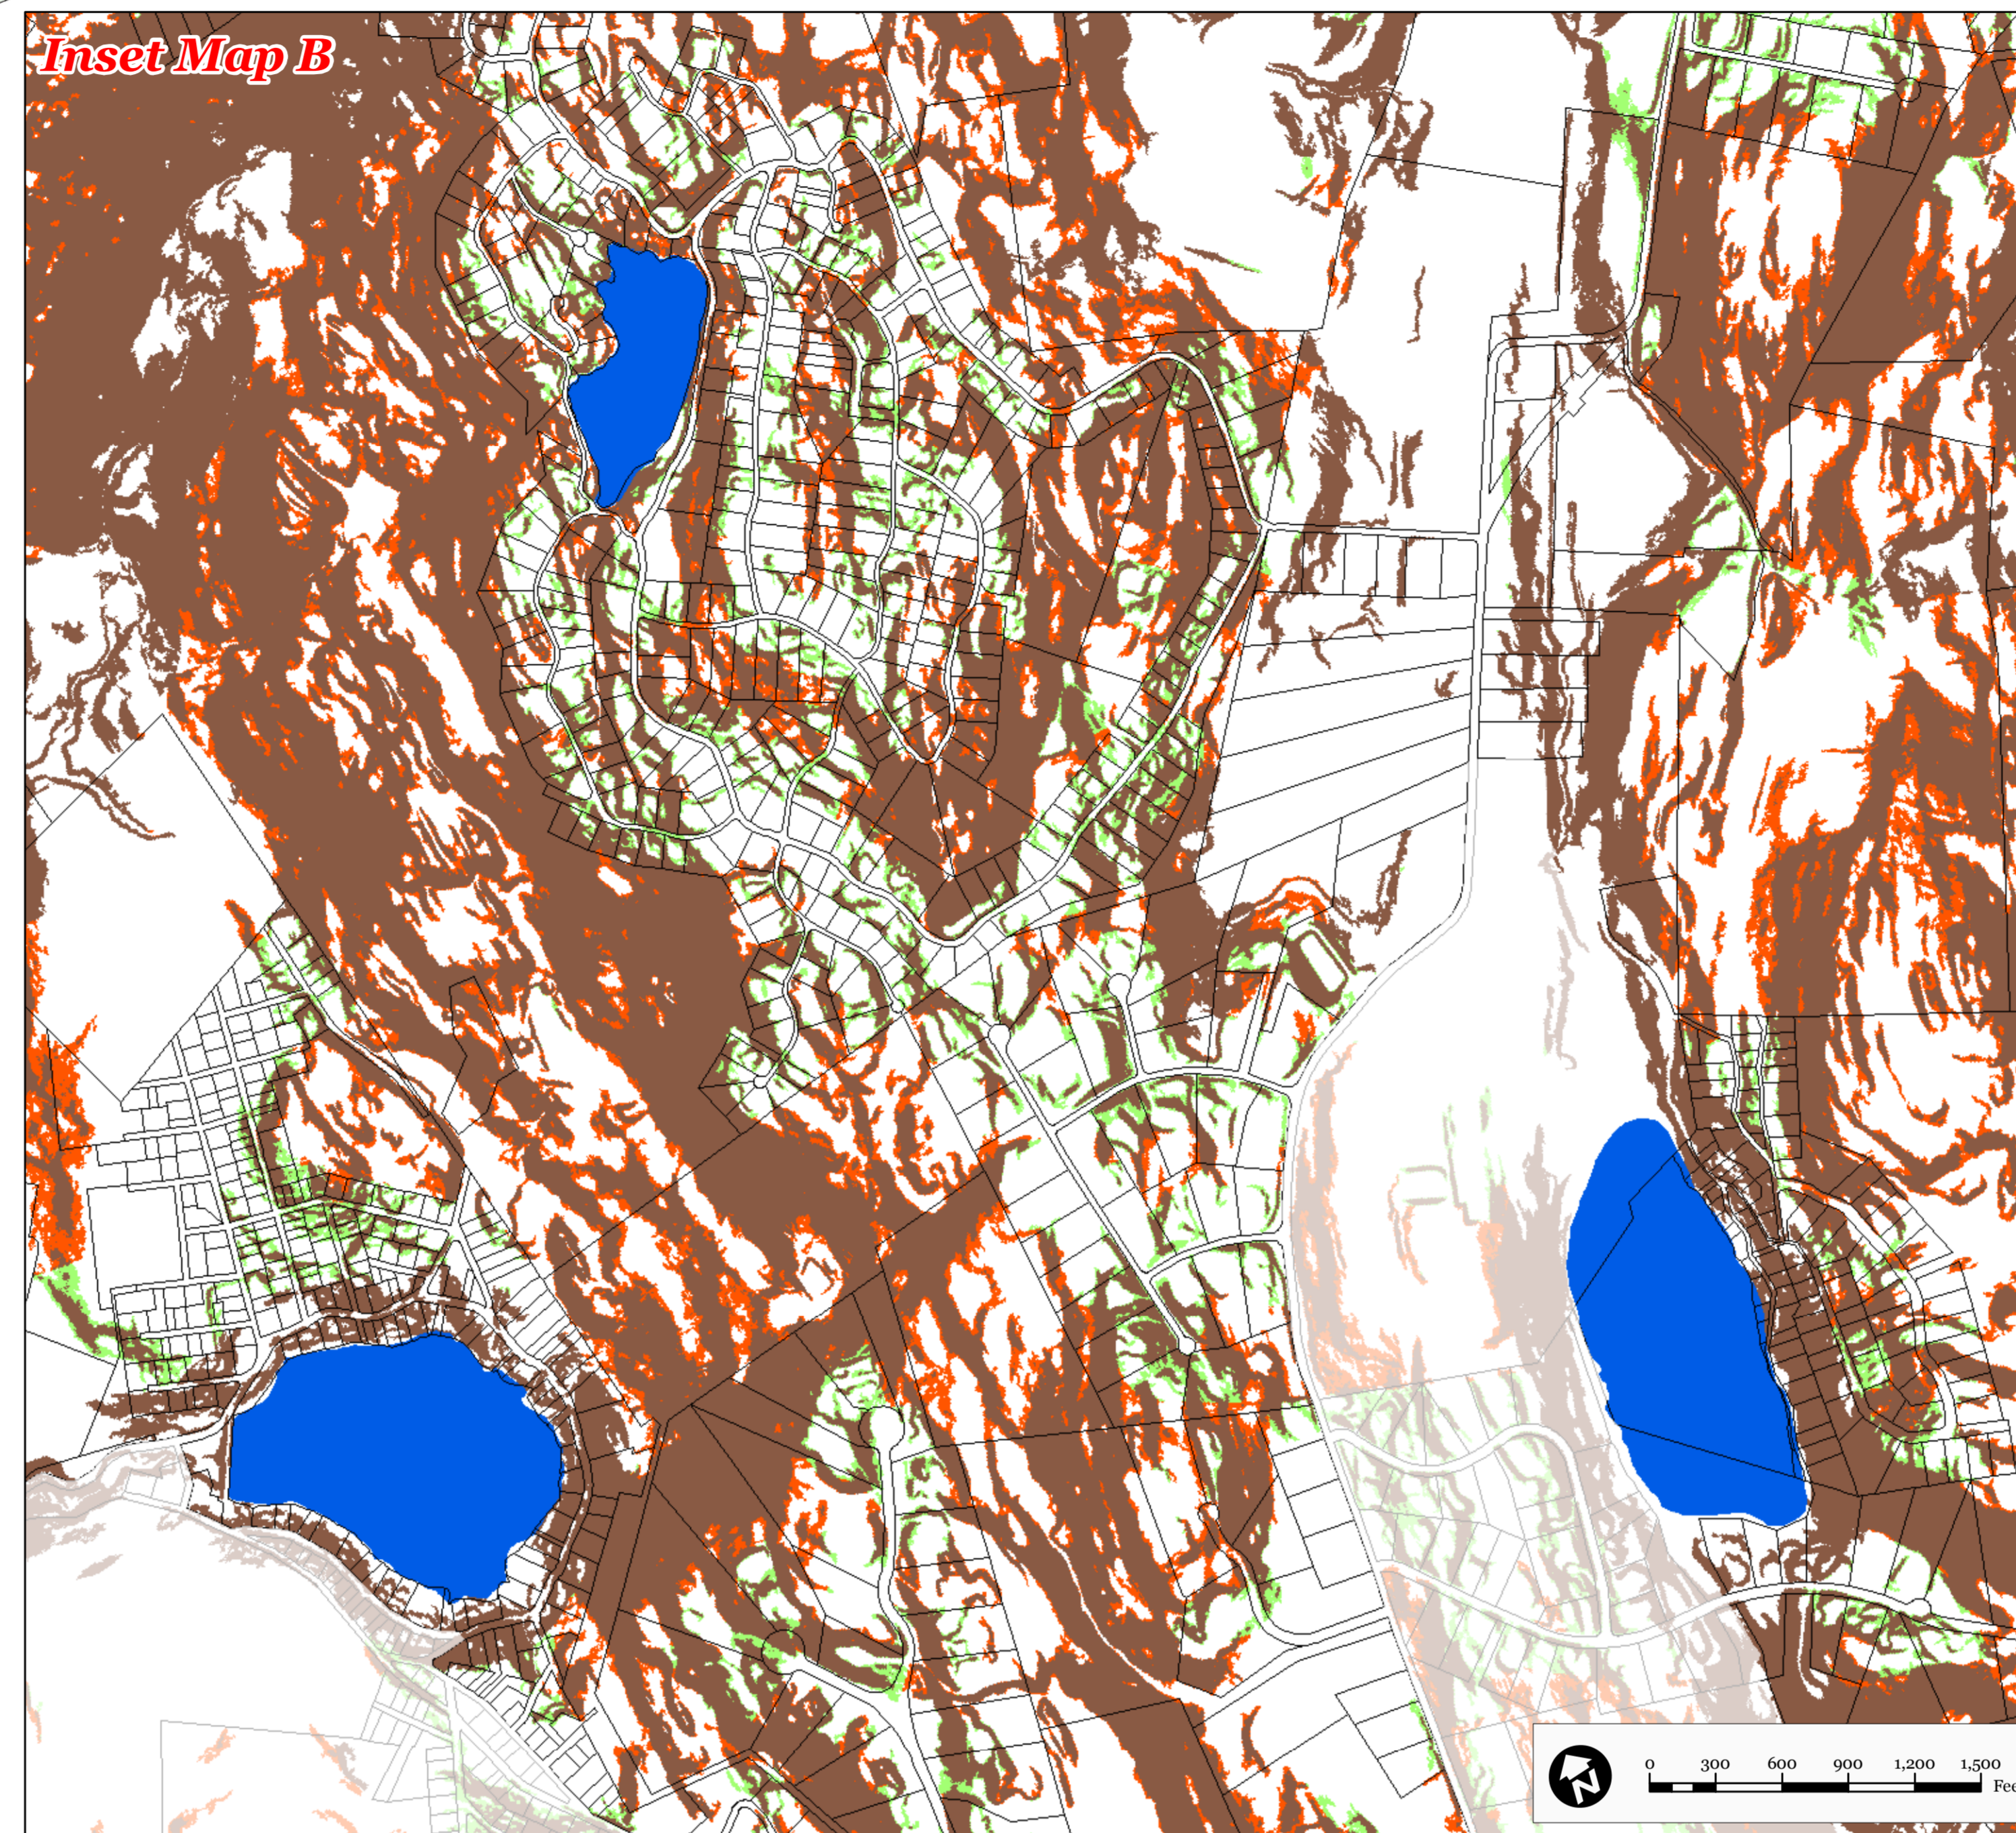

Locator Maps

* Planning Area shown for informational purposes only.

Exhibit 5: (Insets)

TOWNSHIP OF VERNON, SUSSEX COUNTY, NJ

Township of Vernon
Highlands Preservation Area*

Steep Slope Protection Area

Legend

- Municipal Boundary
- Parcel Boundaries
- Lakes Greater Than 10 Acres

Steep Slope Protection Area

- Severely Constrained
- Moderately Constrained
- Constrained/Limited Constrained

Locator Maps

* Planning Area shown for informational purposes only.