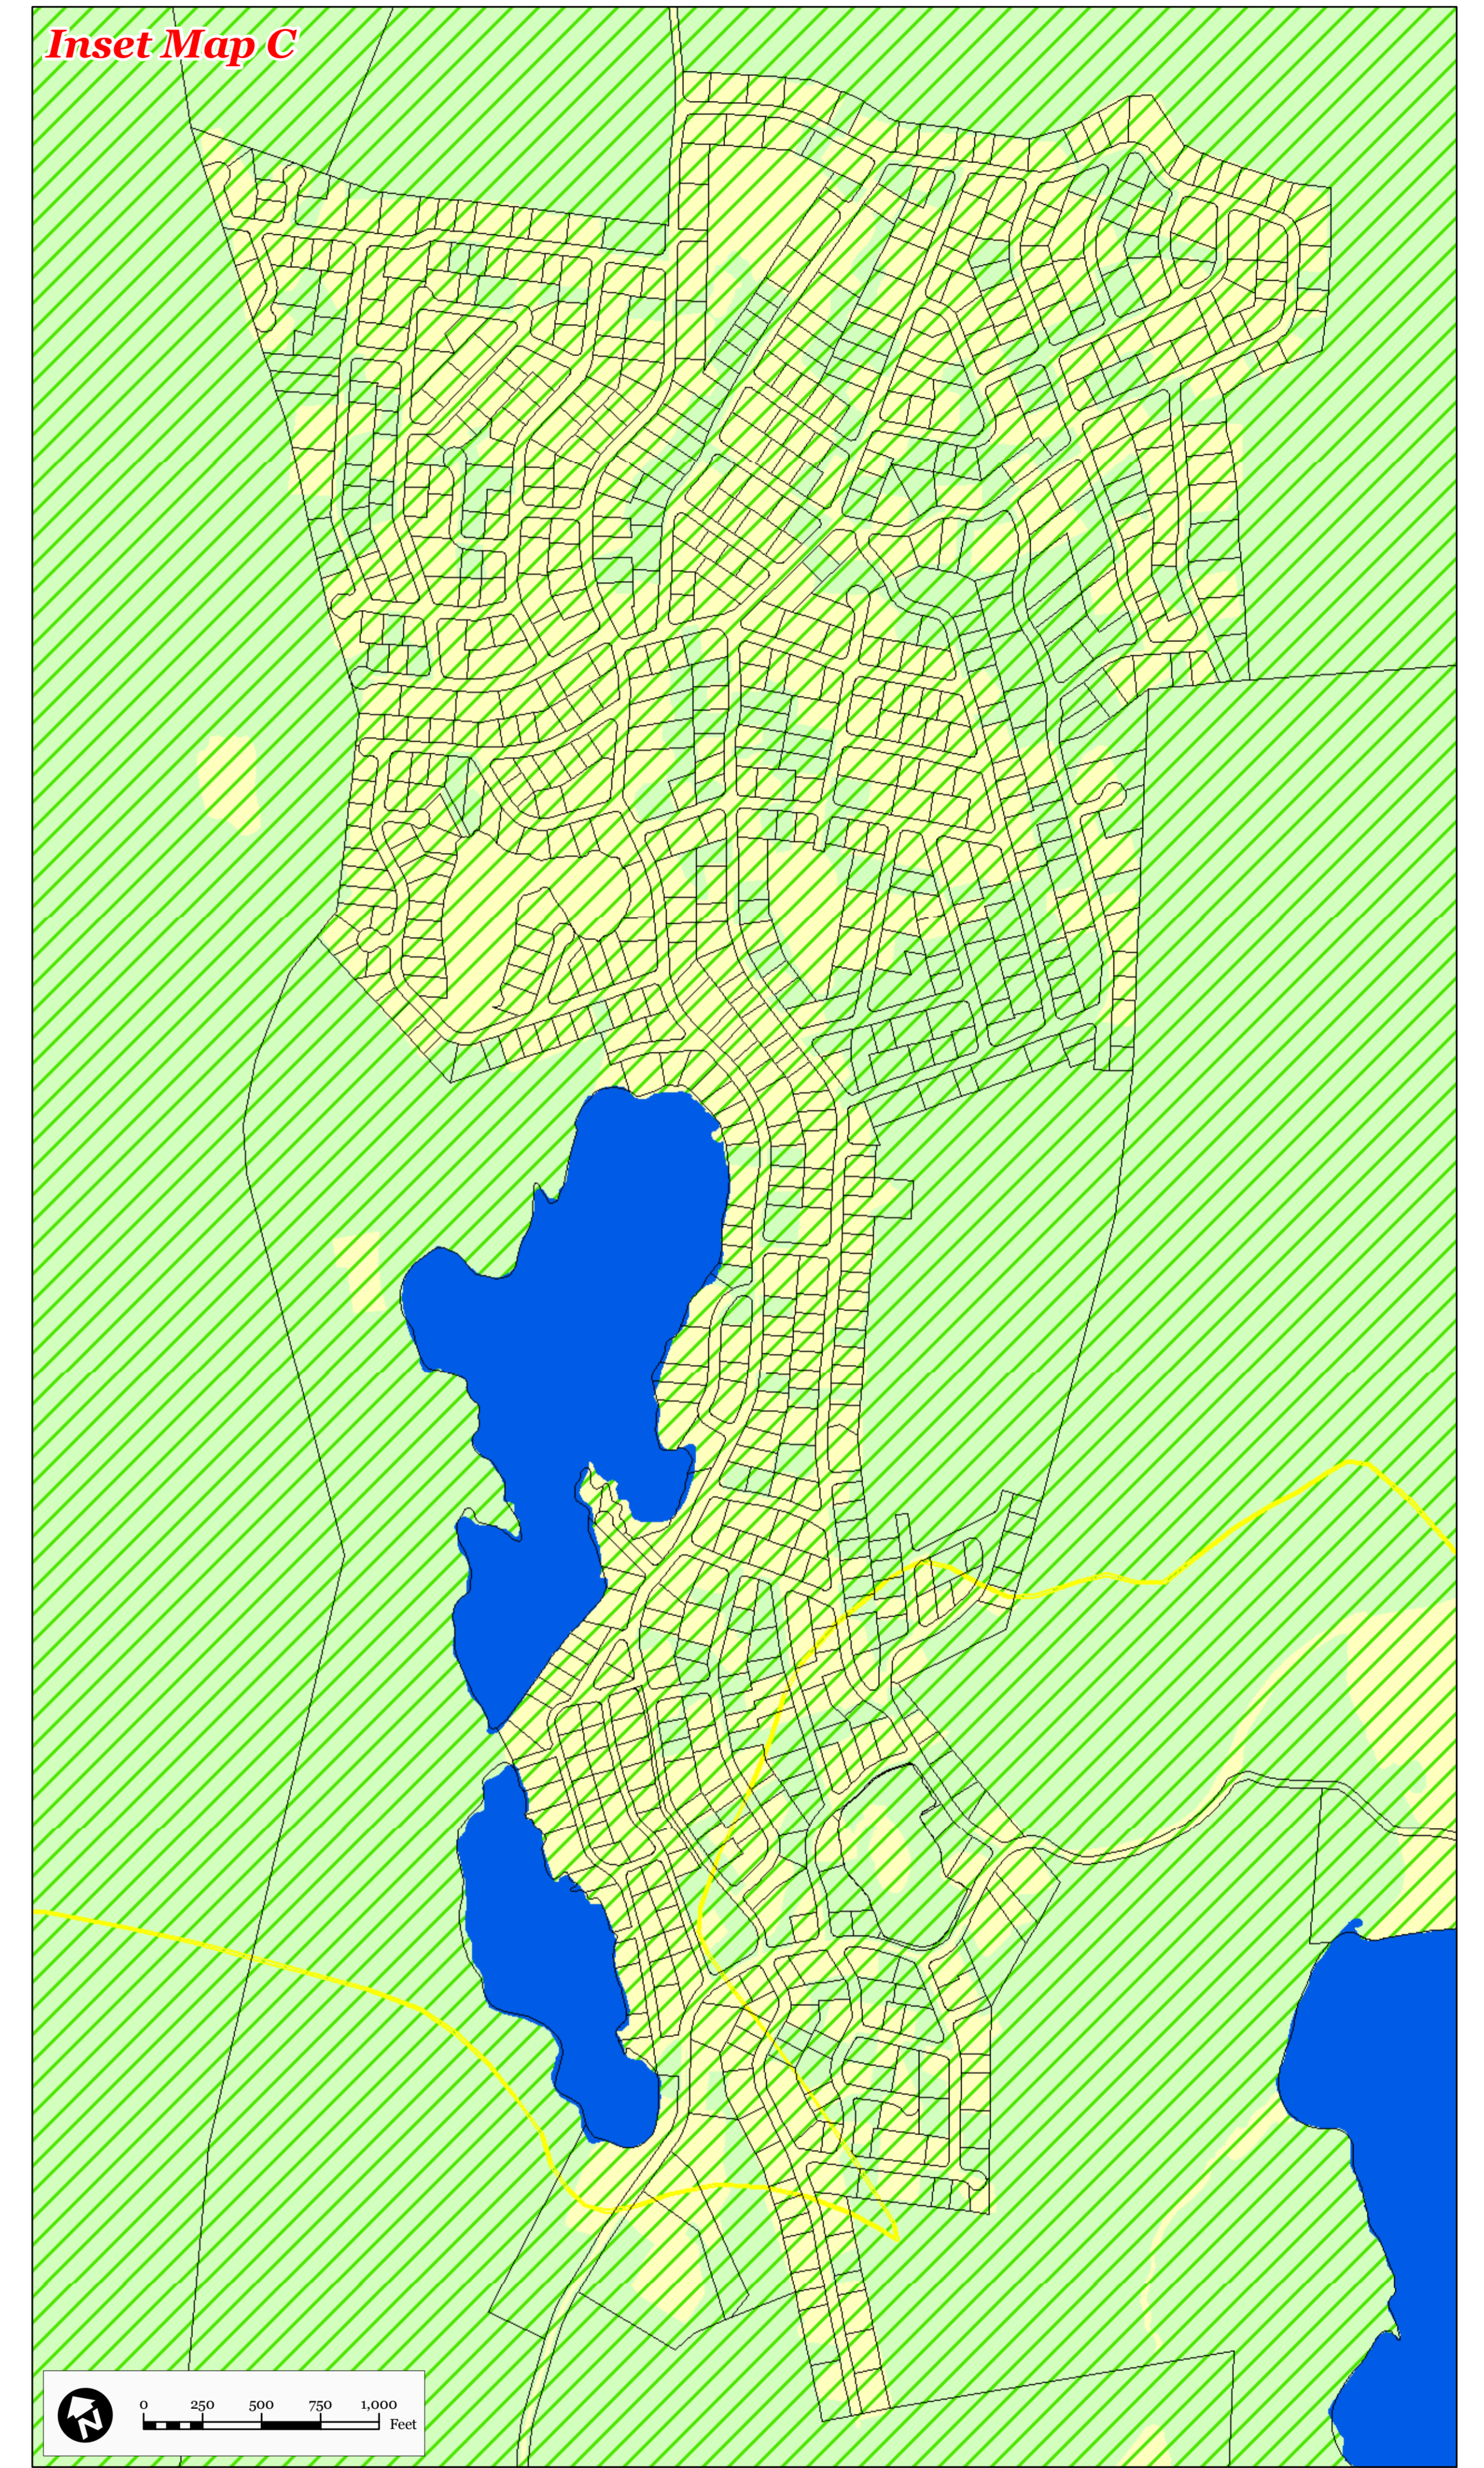

Exhibit 2: (Insets)

TOWNSHIP OF VERNON, SUSSEX COUNTY, NJ

Township of Vernon
Highlands Preservation Area*

Forest Resource Area
Total Forest Area
Forest Subwatershed Integrity Areas

Legend

- Municipal Boundary
- Parcel Boundaries
- Forest Resource Area
- Lakes Greater Than 10 Acres
- Total Forest Area

Forest Integrity By HUC14 Subwatershed

- High

Locator Maps

* Planning Area shown for informational purposes only.