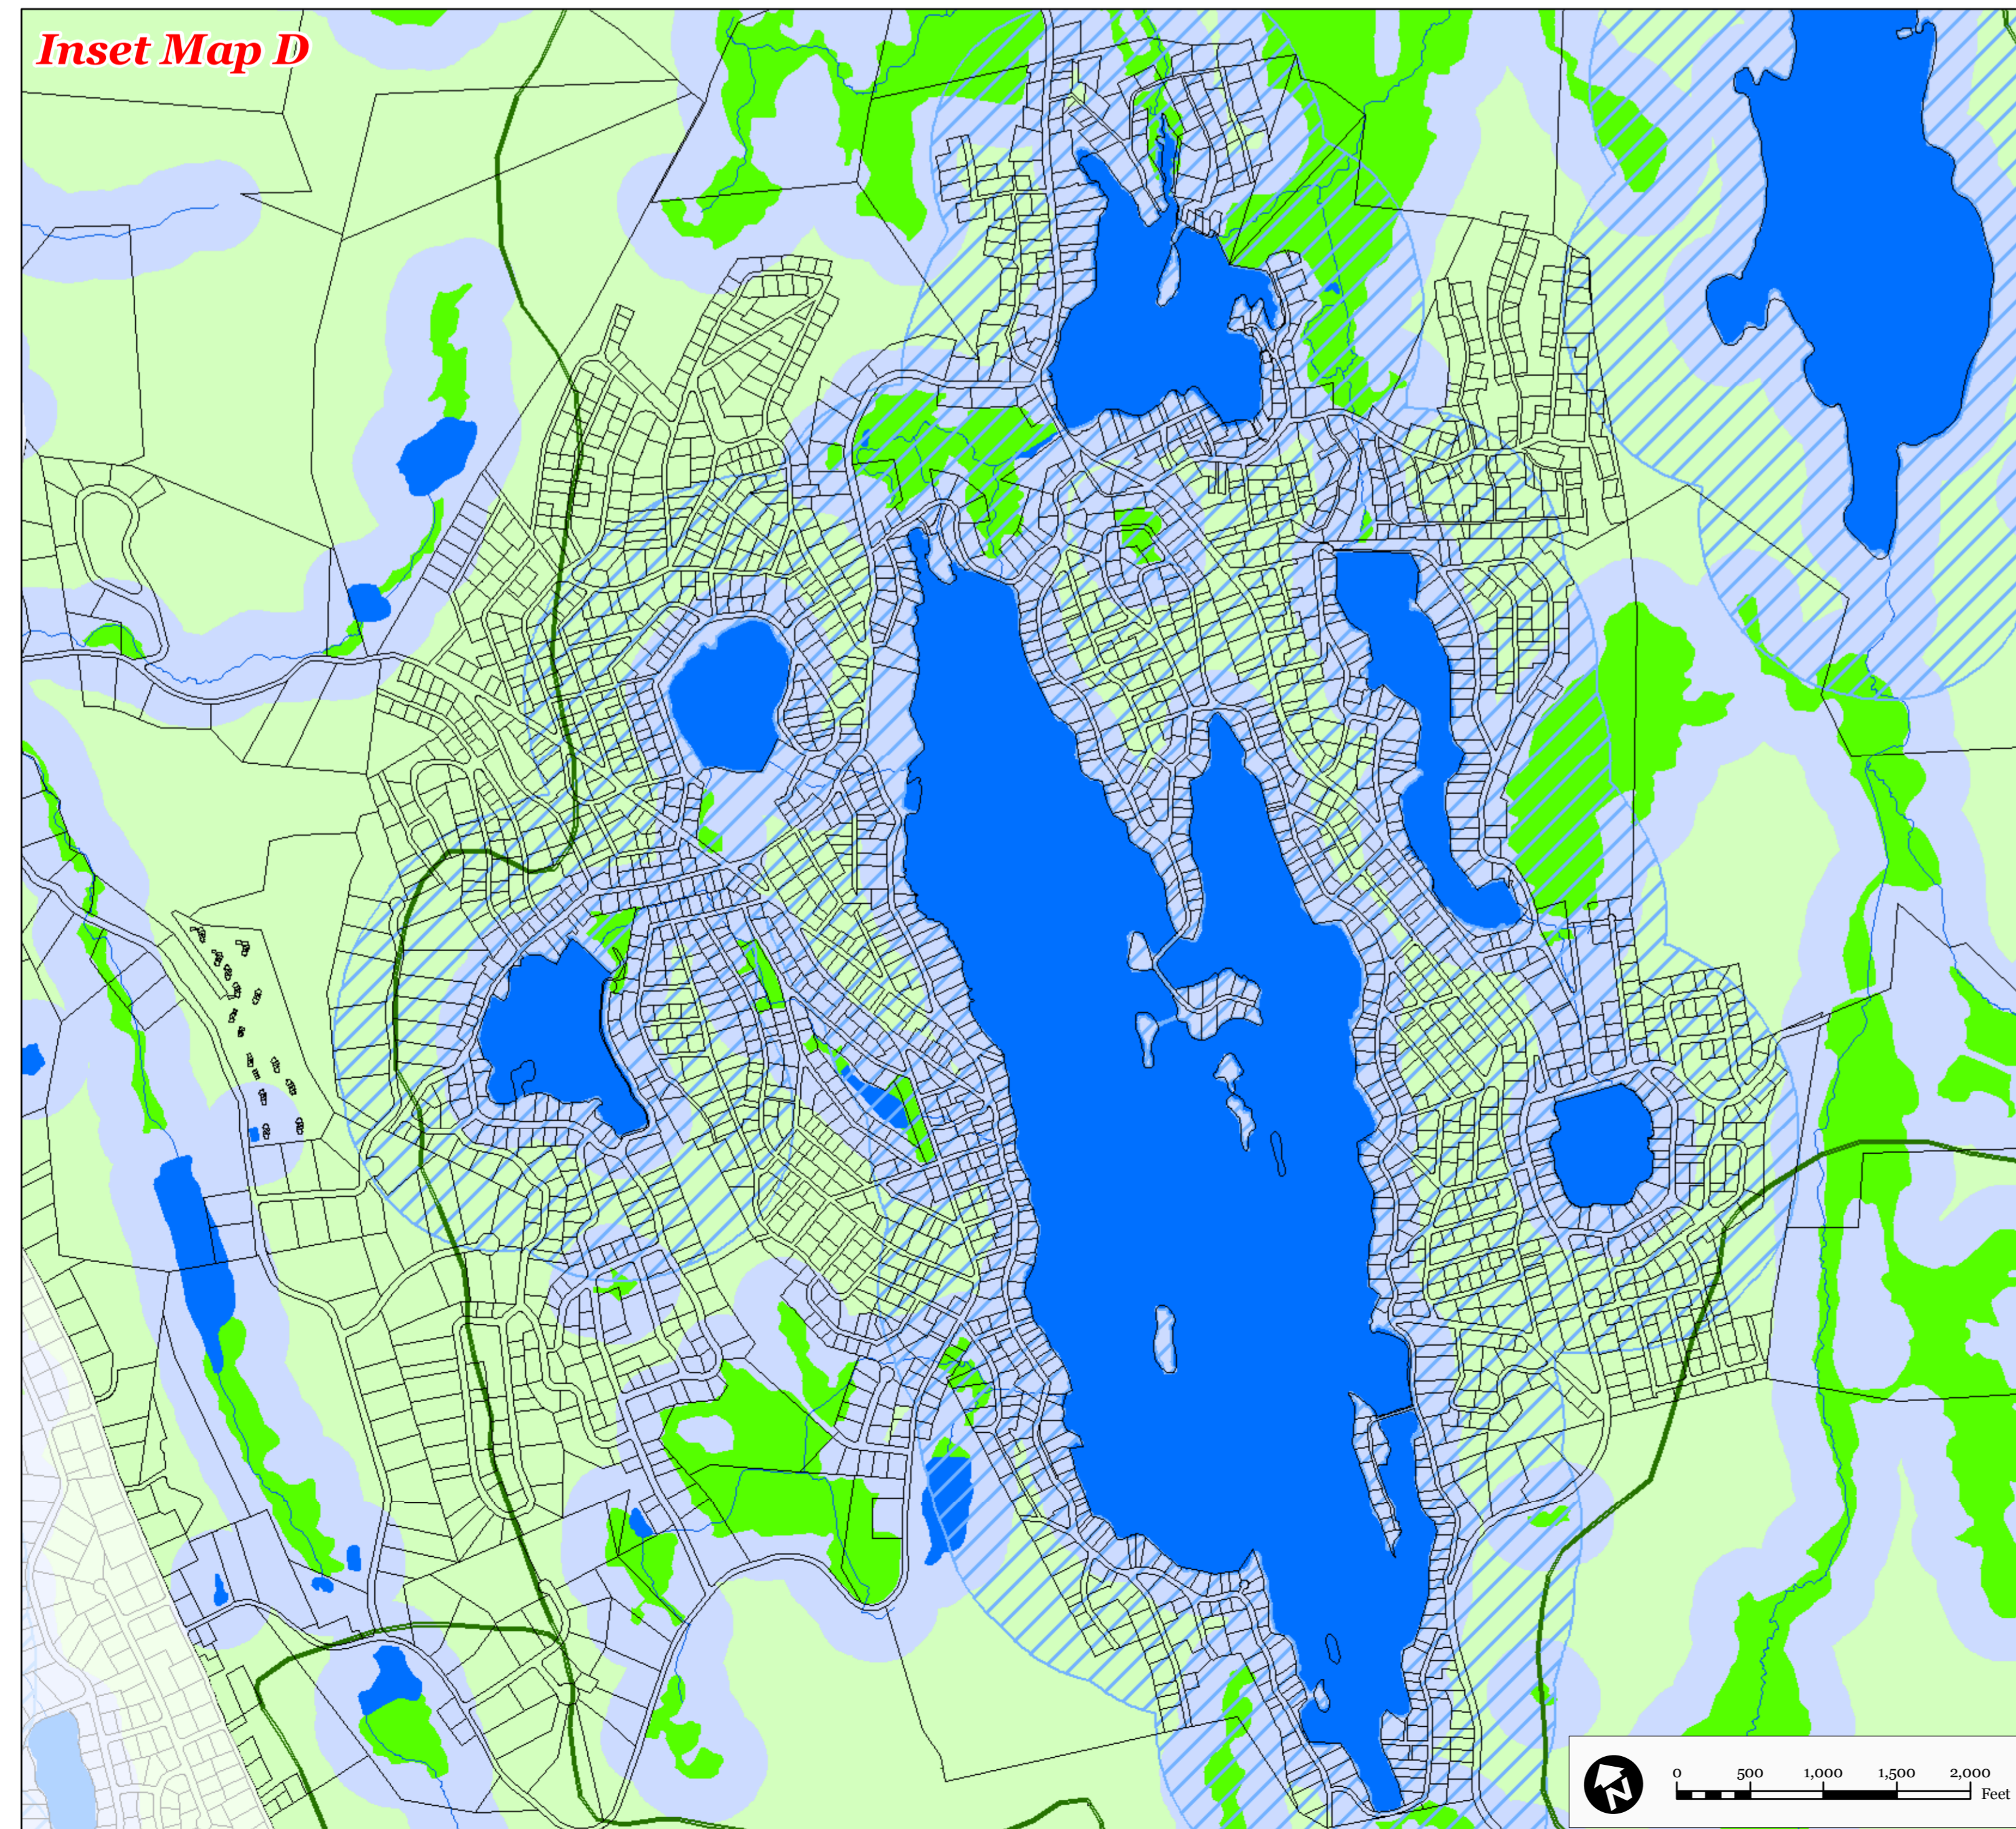

Locator Maps

* Planning Area shown for informational purposes only.

Exhibit 3: (Insets)

TOWNSHIP OF VERNON, SUSSEX COUNTY, NJ

Township of Vernon
Highlands Preservation Area*

Highlands Open Waters
Watershed Resource Value Areas
Lake Management Areas