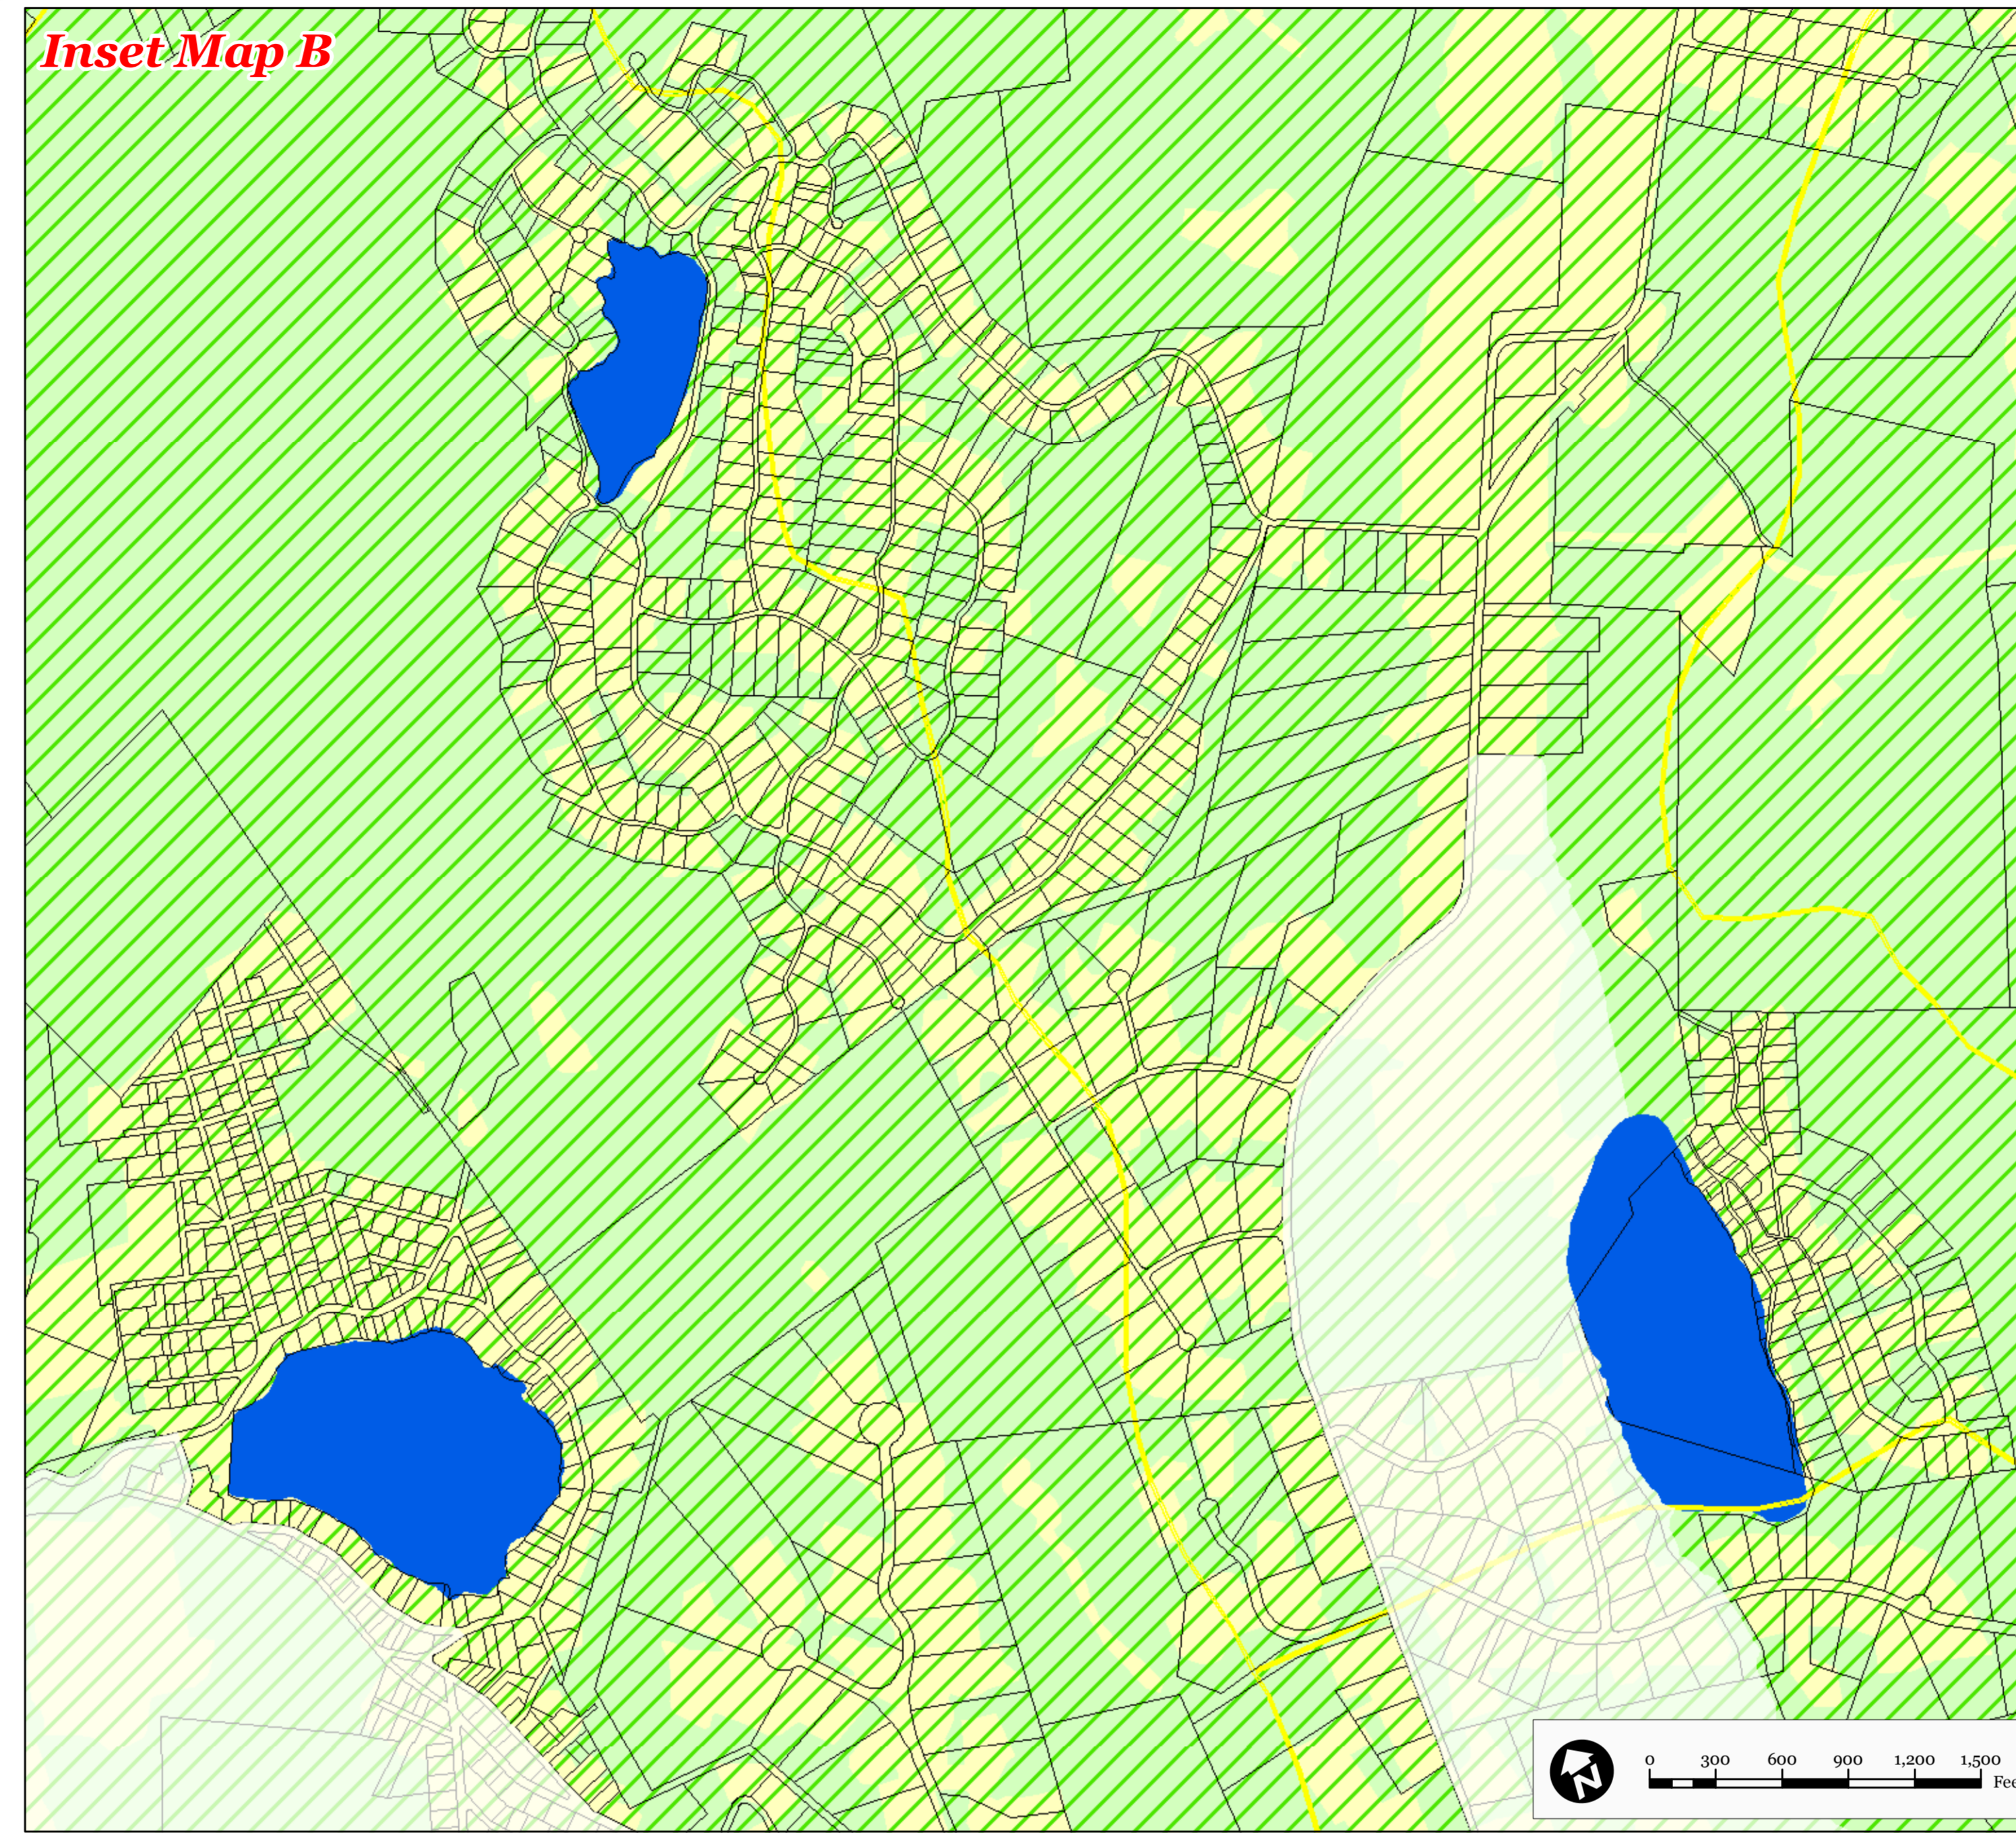

Exhibit 2: (Insets)

TOWNSHIP OF VERNON, SUSSEX COUNTY, NJ

Township of Vernon
Highlands Preservation Area*

Forest Resource Area
Total Forest Area
Forest Subwatershed Integrity Areas

Legend

- Municipal Boundary
- Parcel Boundaries
- Forest Resource Area
- Lakes Greater Than 10 Acres
- Total Forest Area

Forest Integrity By HUC14 Subwatershed

- High

Locator Maps

* Planning Area shown for informational purposes only.