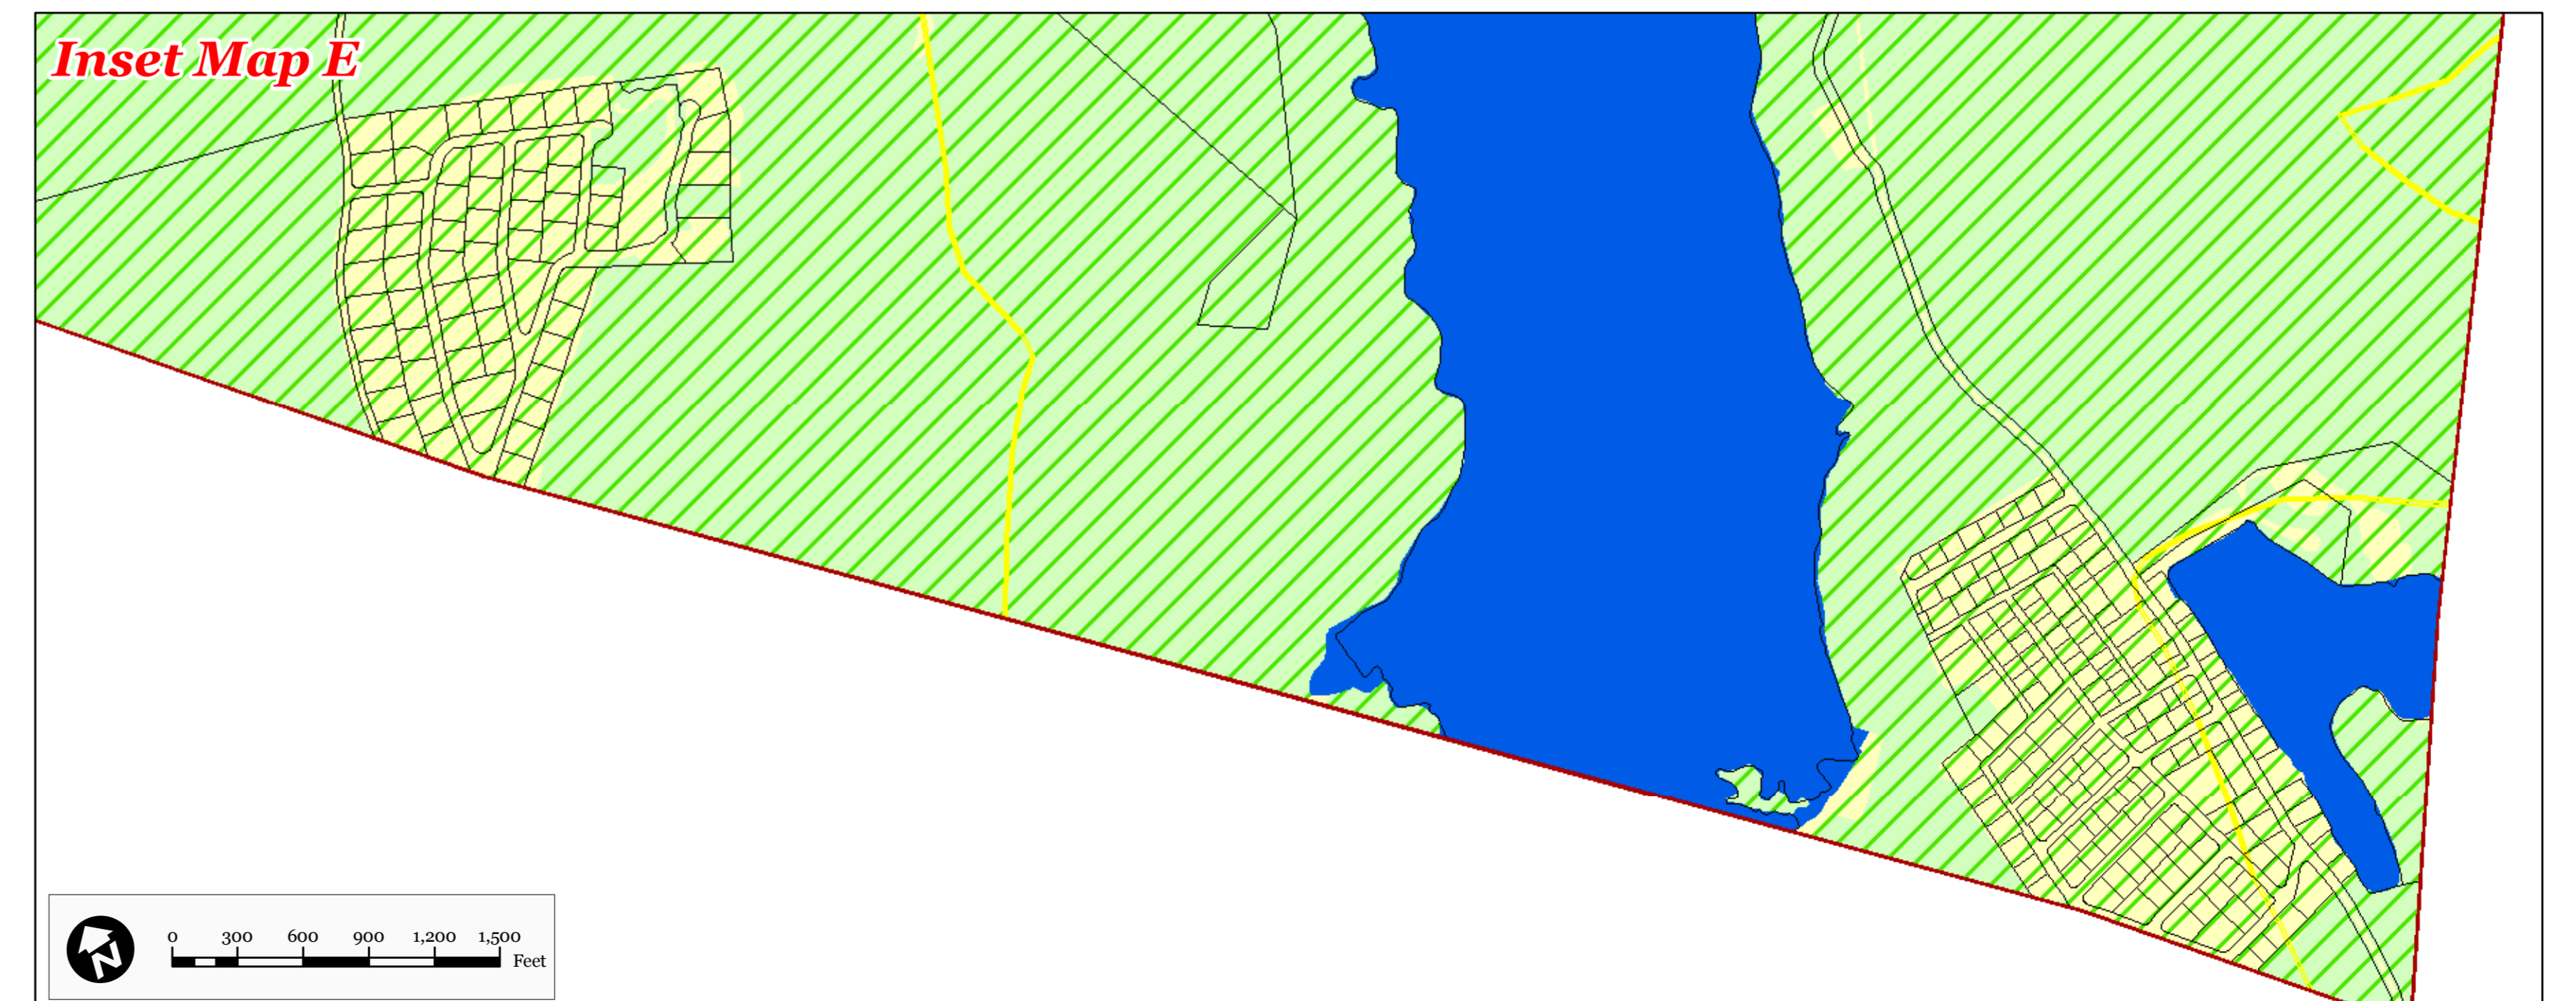

Exhibit 2: (Insets)

TOWNSHIP OF VERNON, SUSSEX COUNTY, NJ

Township of Vernon
Highlands Preservation Area*

Forest Resource Area
Total Forest Area
Forest Subwatershed Integrity Areas

Legend

- Municipal Boundary
- Parcel Boundaries
- Forest Resource Area
- Lakes Greater Than 10 Acres
- Total Forest Area

Forest Integrity By HUC14 Subwatershed

- High

Locator Maps

* Planning Area shown for informational purposes only.