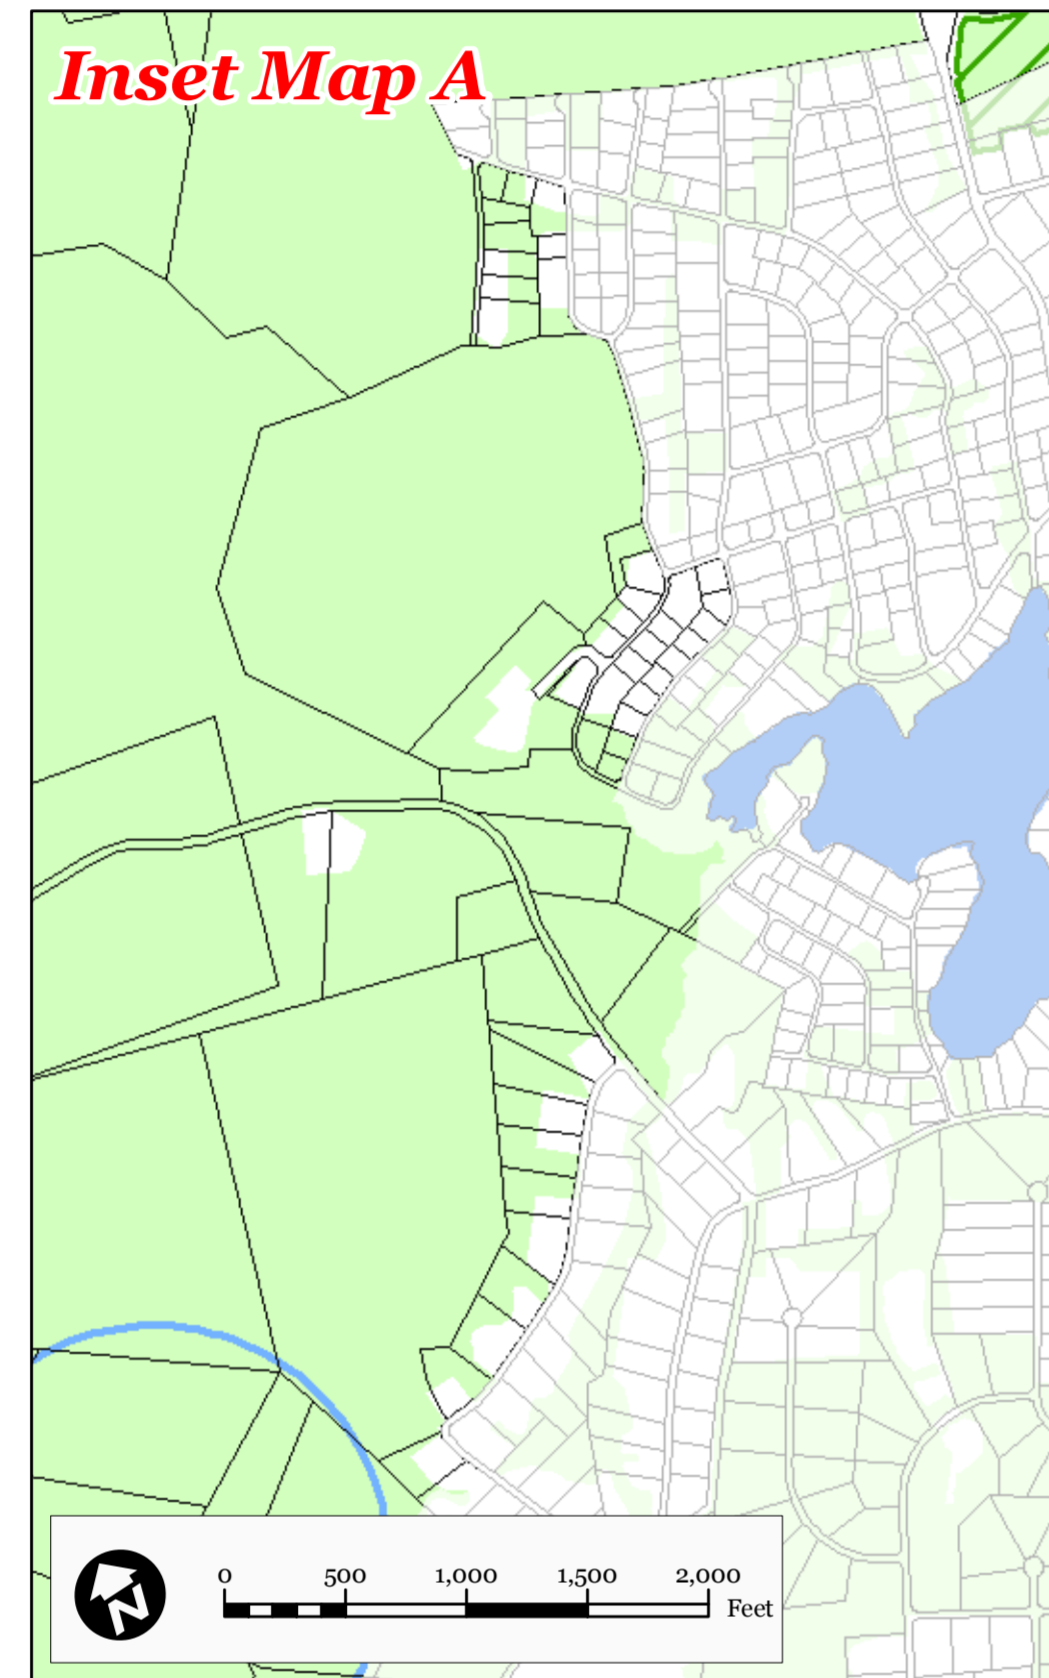

Legend

- Municipal Boundary
- Parcel Boundaries
- Vernal Pools + 1000ft Buffer
- Significant Natural Areas
- Lakes Greater Than 10 Acres
- Critical Wildlife Habitat

Locator Maps

* Planning Area shown for informational purposes only.