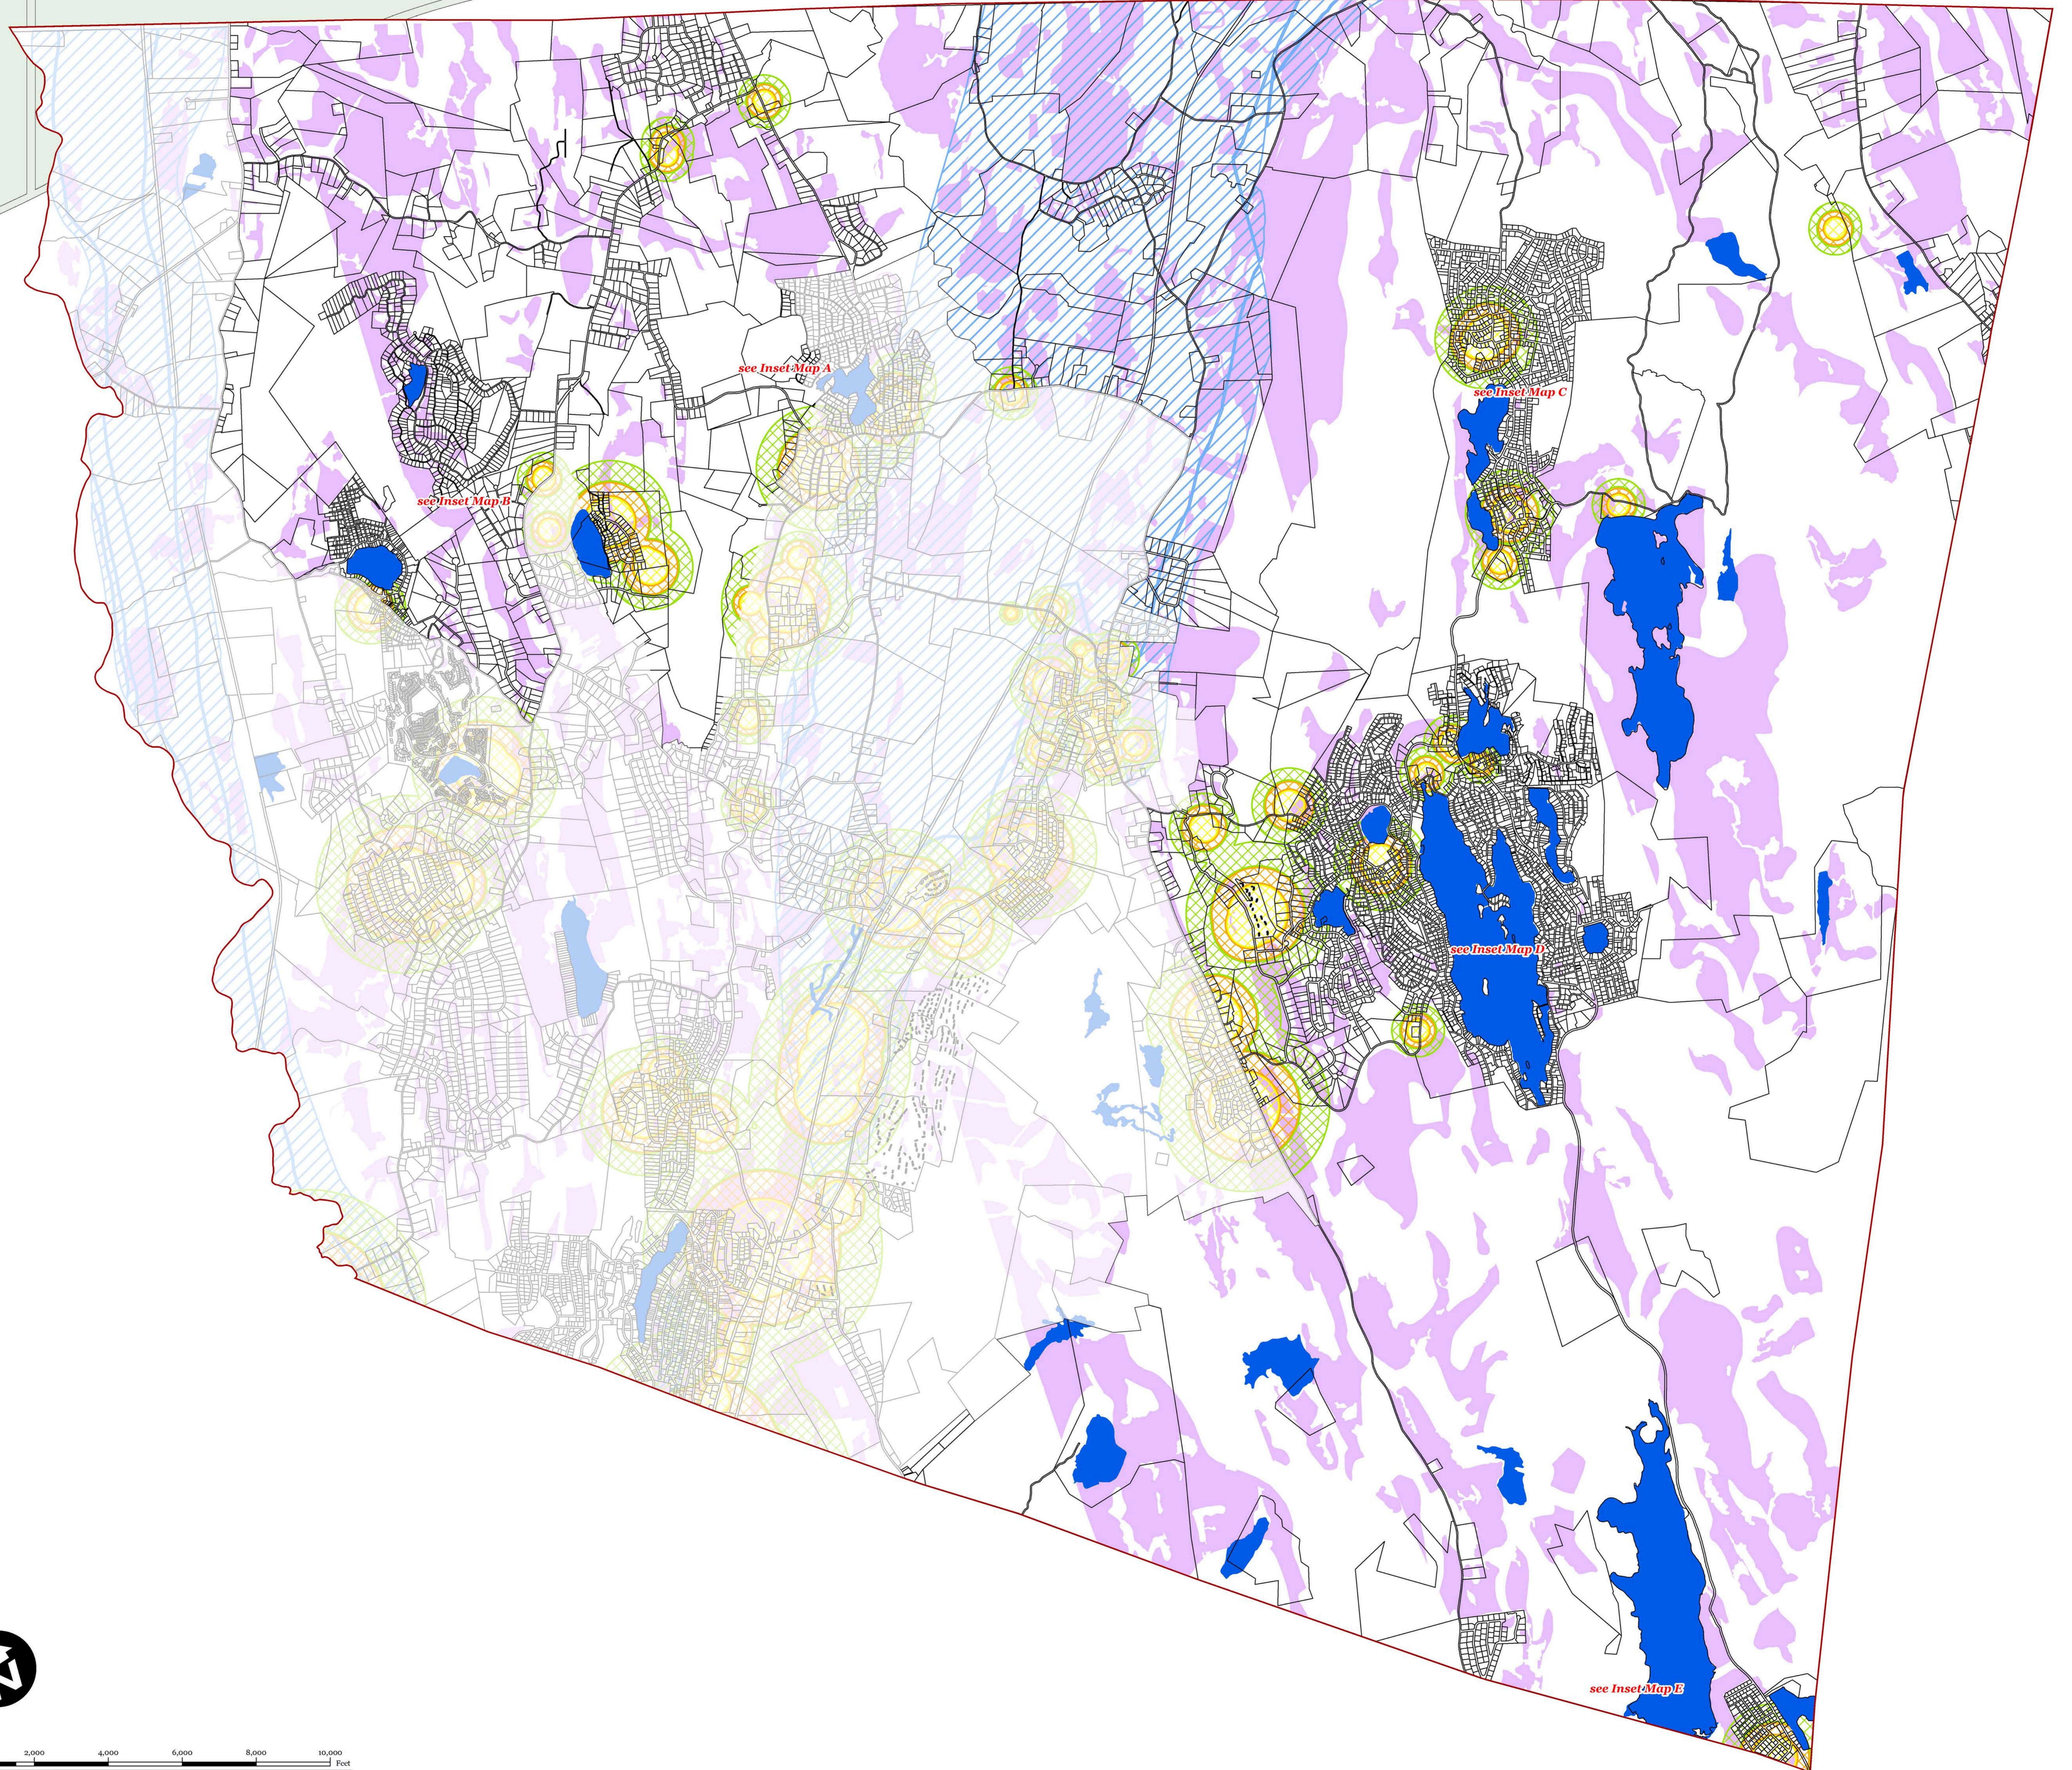

Exhibit 7:

TOWNSHIP OF VERNON, SUSSEX COUNTY, NJ

Township of Vernon
Highlands Preservation Area *

Carbonate Rock Area
Prime Ground Water Recharge Area
Wellhead Protection Areas

Legend

- Municipal Boundary
- Parcel Boundaries
- Lakes Greater Than 10 Acres
- Carbonate Rock Areas
- Prime Ground Water Recharge Areas
- **Wellhead Protection Areas**
  - (Tier 1) 2-Year
  - (Tier 2) 5-Year
  - (Tier 3) 12-Year

Locator Maps

* Planning Area shown for informational purposes only.