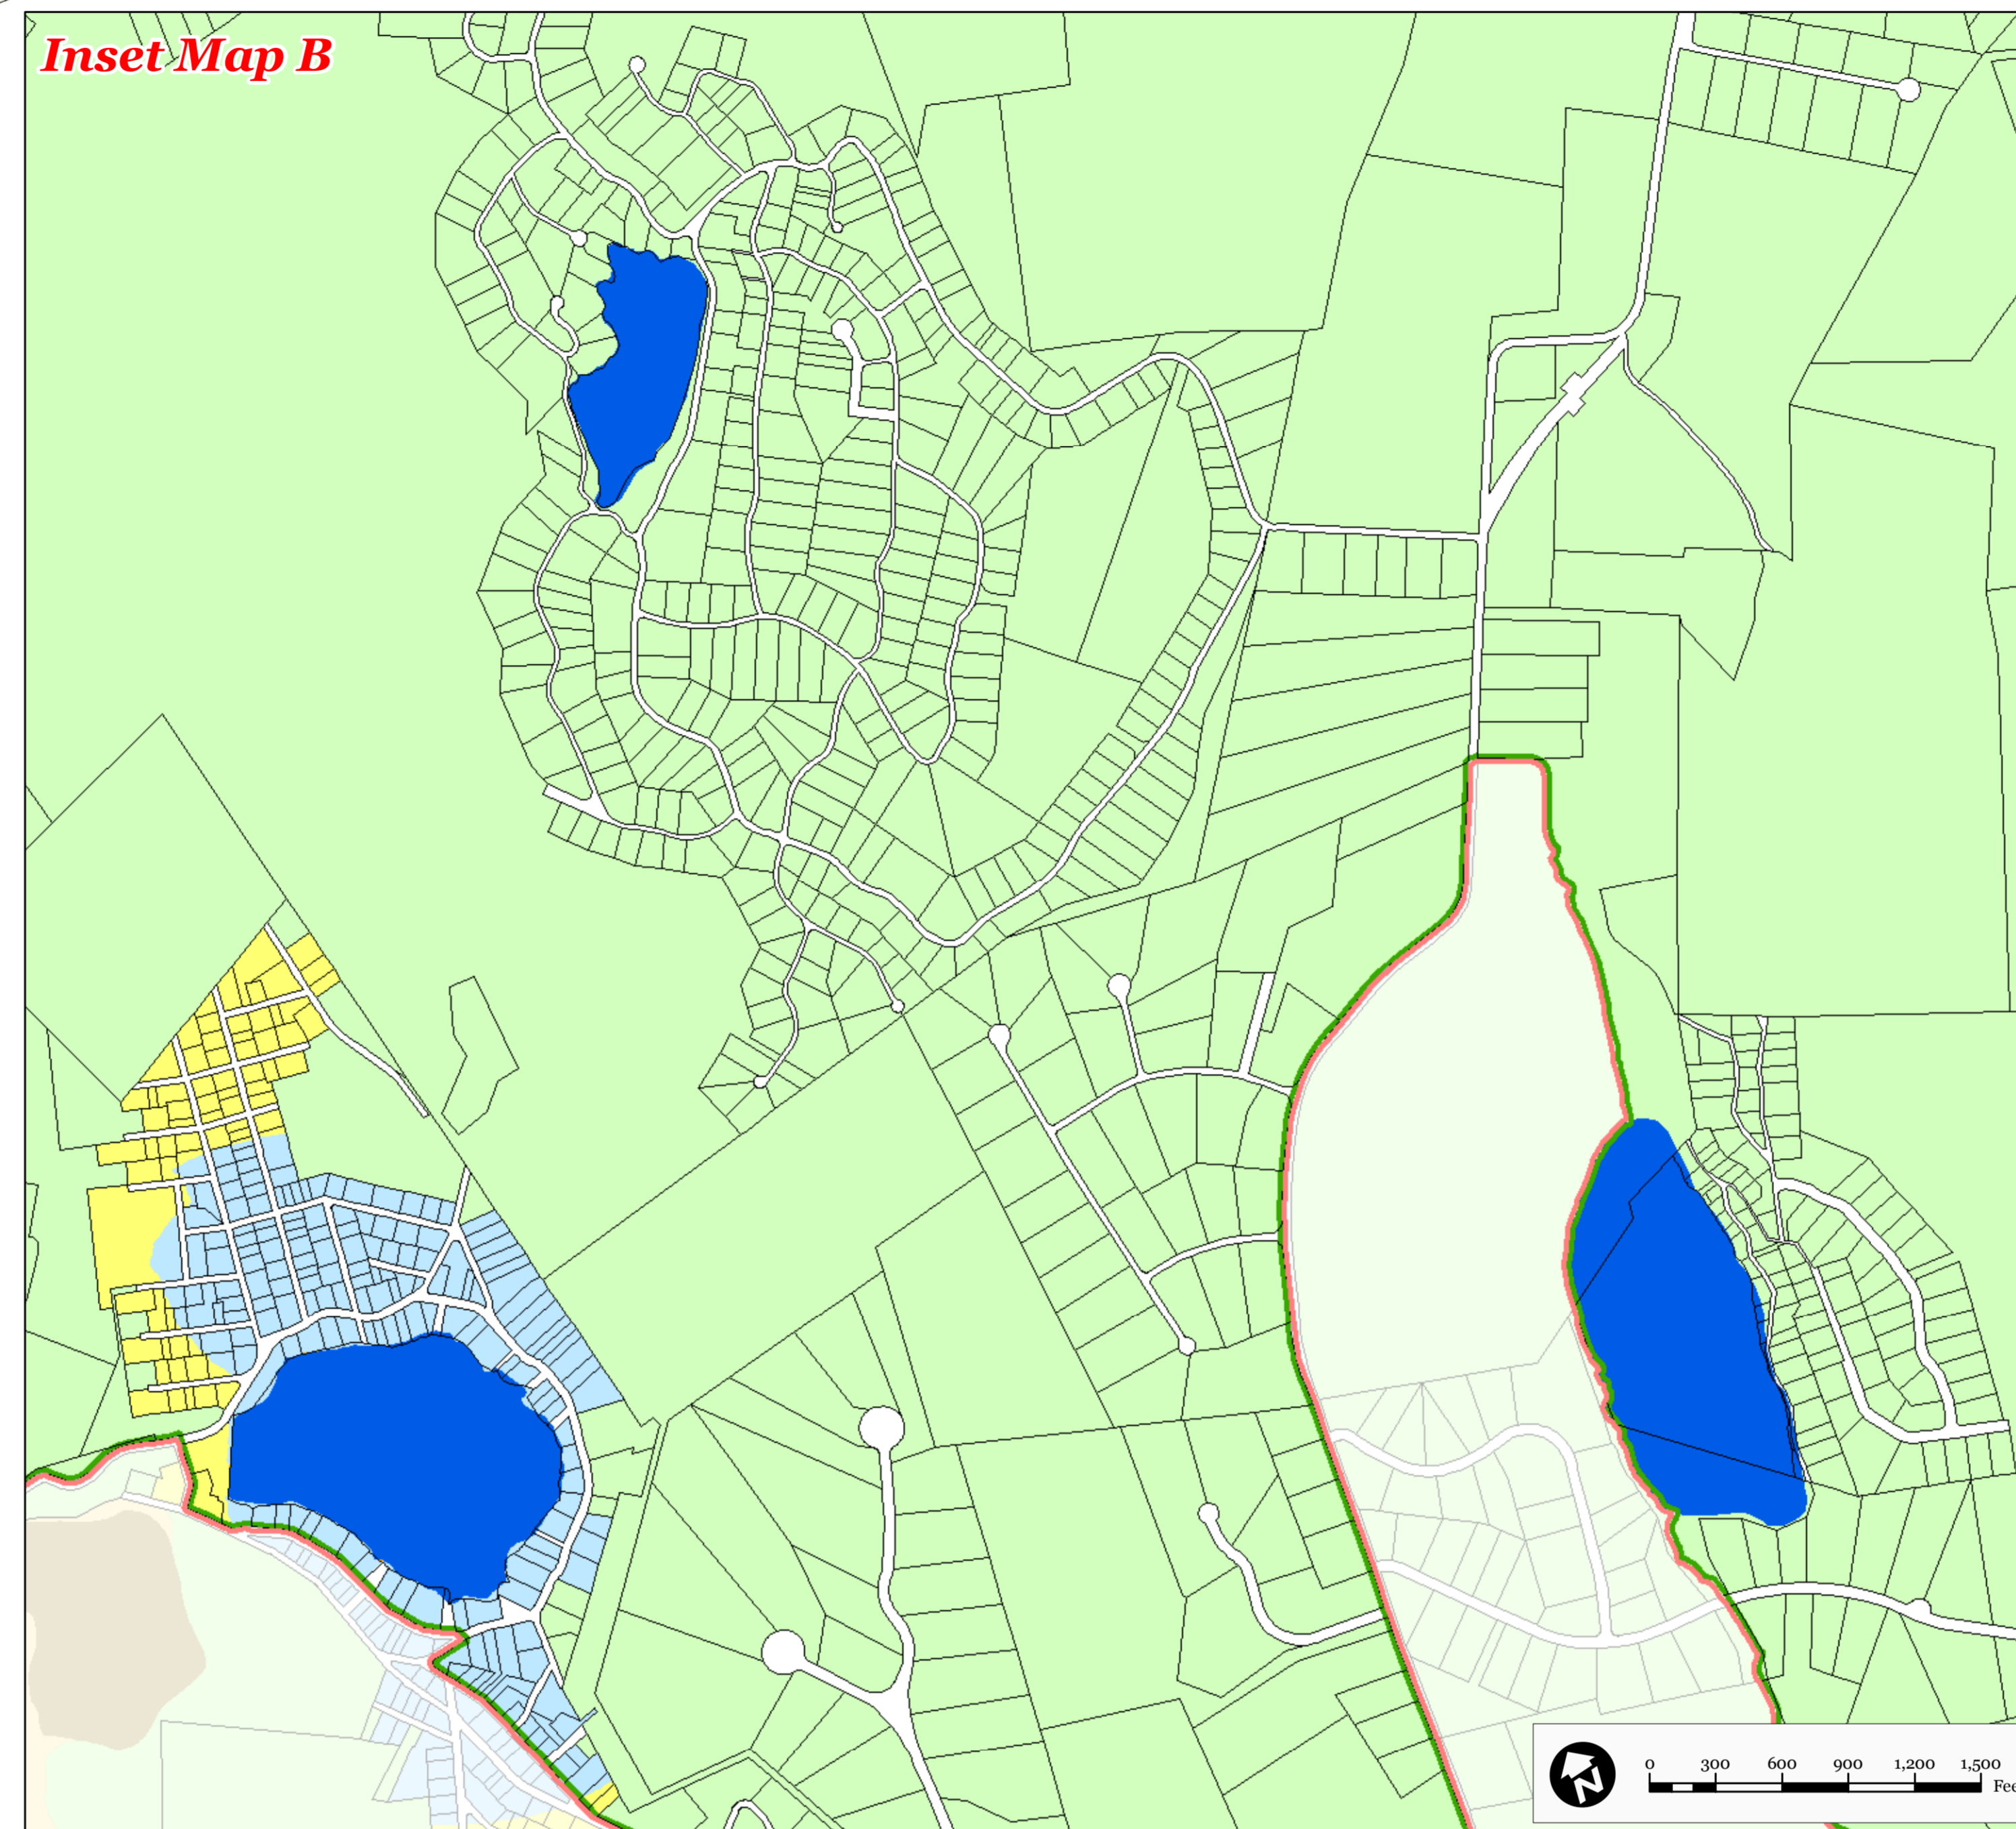

Locator Maps

* Planning Area shown for informational purposes only.

Exhibit 1: (Insets)

TOWNSHIP OF VERNON, SUSSEX COUNTY, NJ

Township of Vernon
Highlands Preservation Area*

Highlands Zones and Sub-Zones

Legend

- Municipal Boundary
- Parcel Boundaries
- Highlands Planning Area
- Highlands Preservation Area
- Lakes Greater Than 10 Acres
- Land Use Capability Zone**
- Protection
- Conservation
- Existing Community
- Land Use Capability Sub-Zone**
- Existing Community Environmentally Constrained
- Conservation Environmentally Constrained
- Lake Community
- Wildlife Management

Legend

-  Municipal Boundary
-  Parcel Boundaries
-  Forest Resource Area
-  Lakes Greater Than 10 Acres
-  Total Forest Area
- Forest Integrity
By HUC14 Subwatershed
-  High

Locator Maps

* Planning Area shown for informational purposes only.