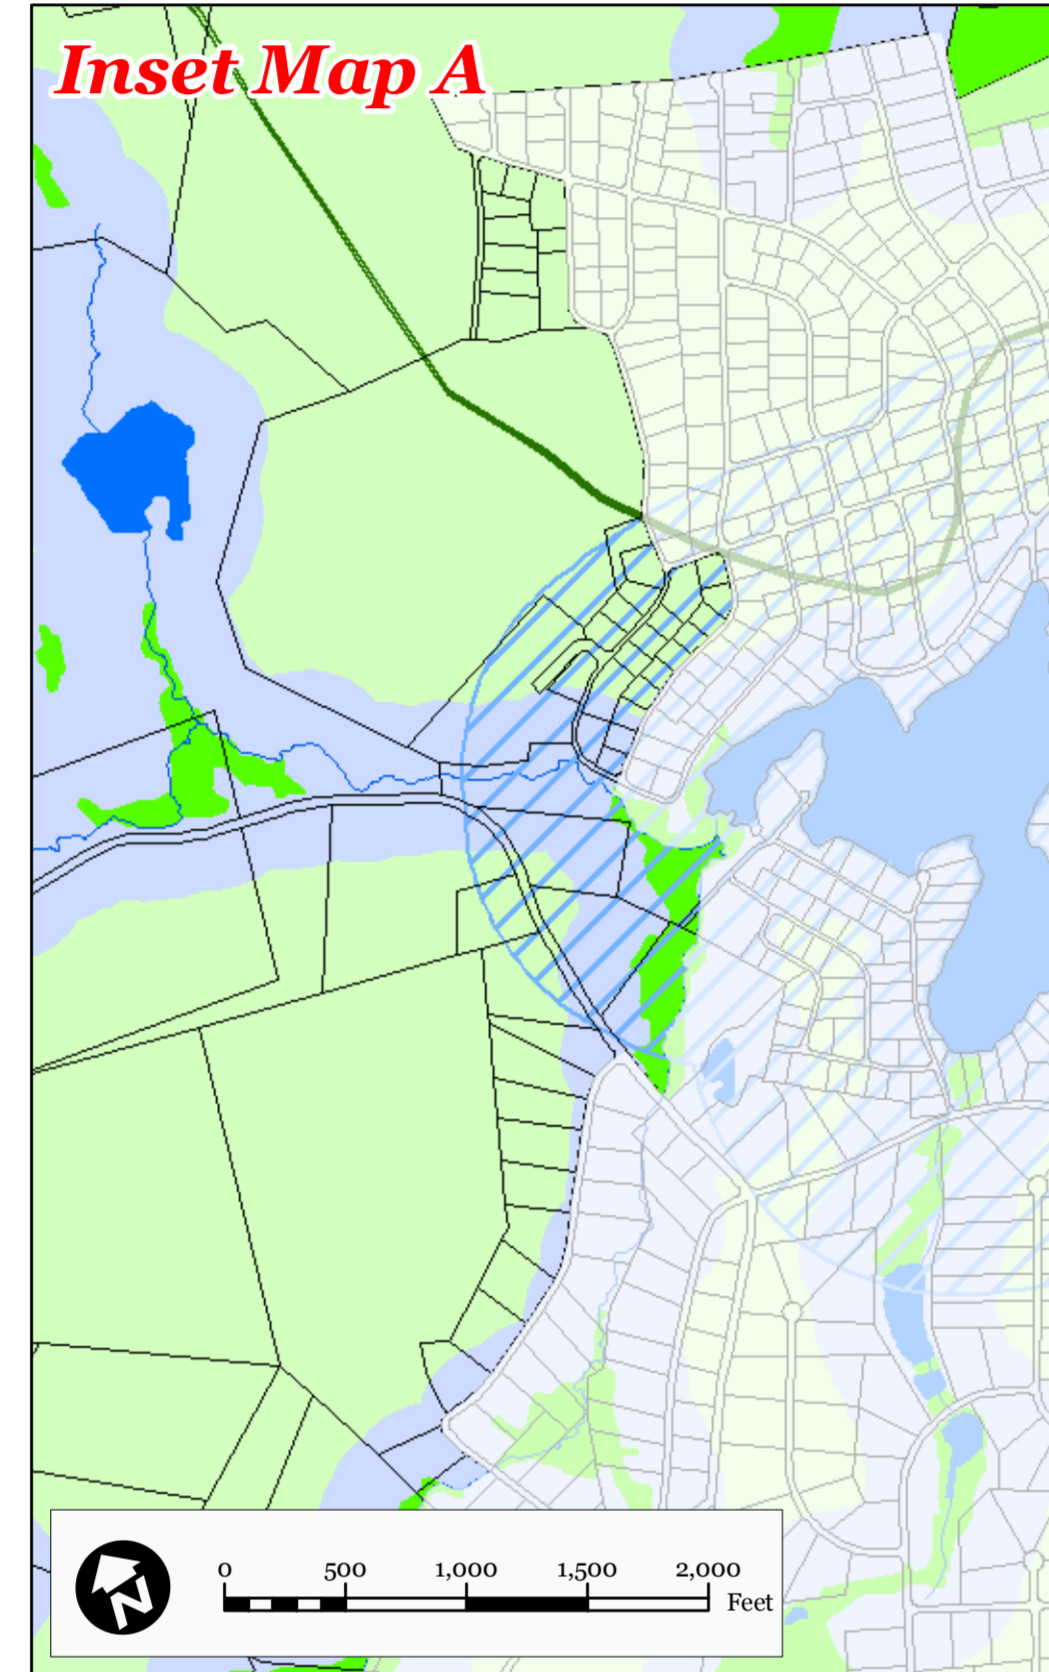

Locator Maps

* Planning Area shown for informational purposes only.

Exhibit 3: (Insets)

TOWNSHIP OF VERNON, SUSSEX COUNTY, NJ

Township of Vernon
Highlands Preservation Area*

Highlands Open Waters
Watershed Resource Value Areas
Lake Management Areas