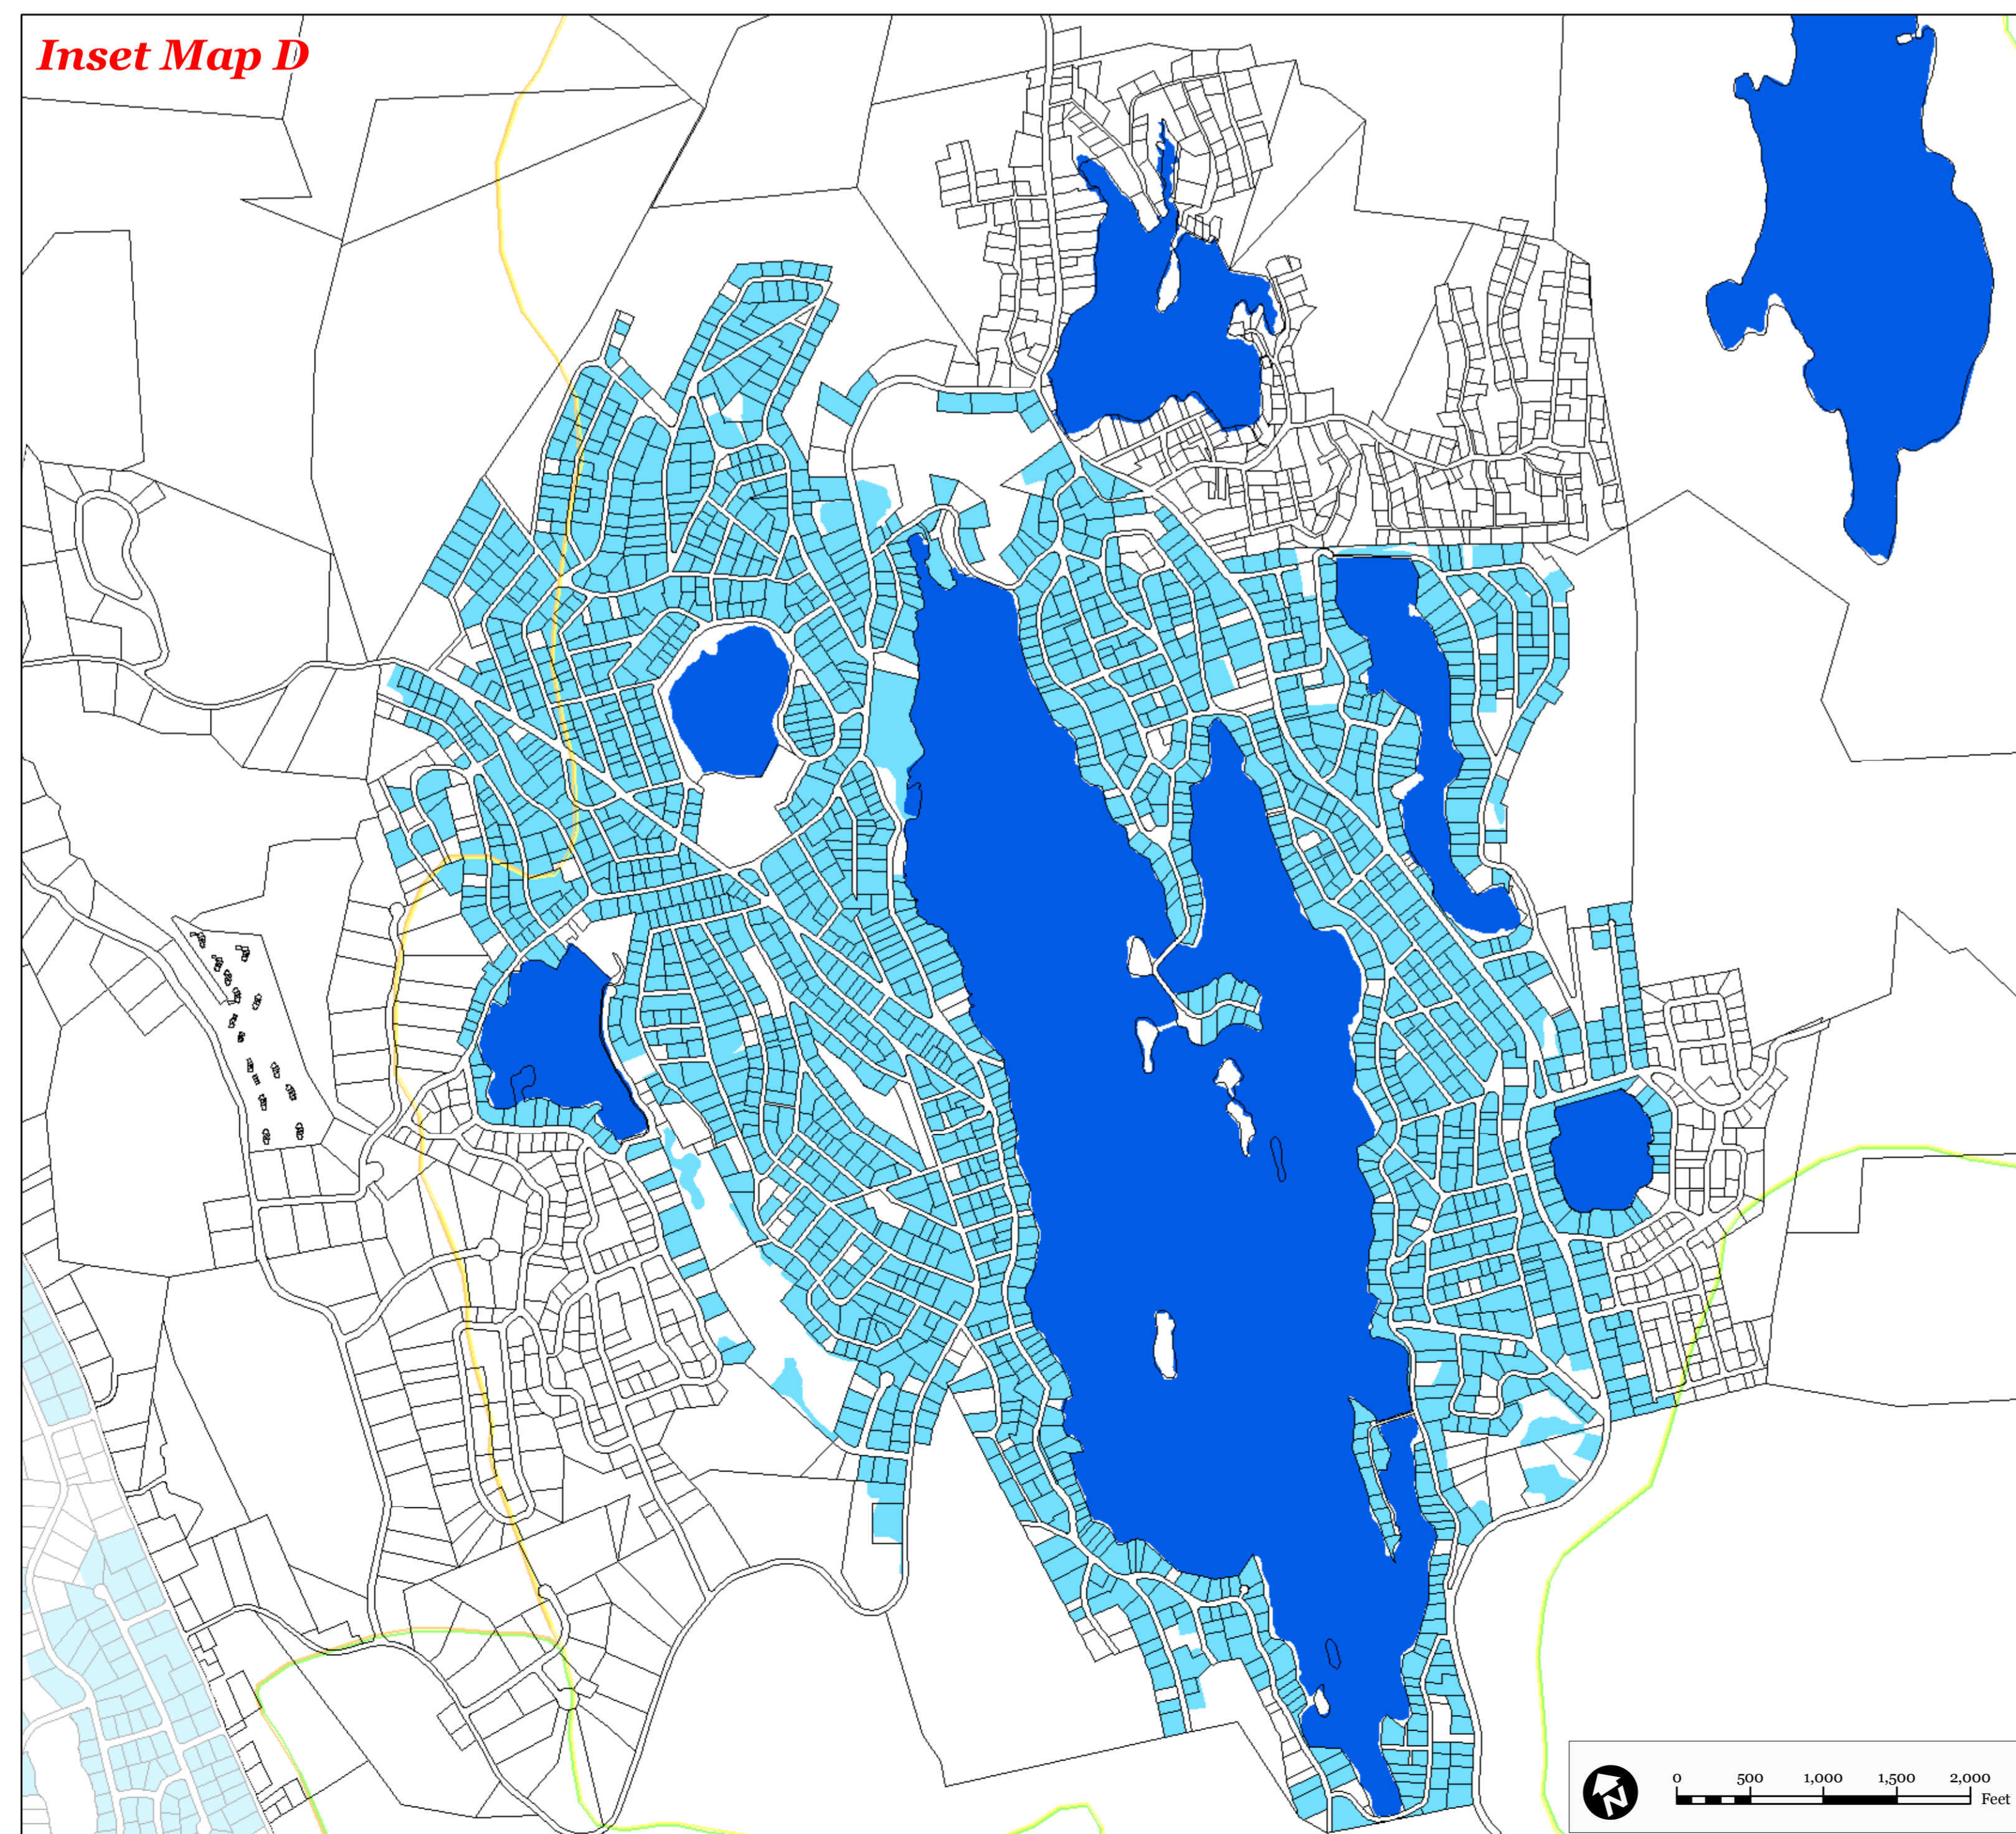

Exhibit 10: (Insets)

TOWNSHIP OF VERNON, SUSSEX COUNTY, NJ

Township of Vernon
Highlands Preservation Area*

Net Water Availability by HUC-14 Subwatershed
Highlands Domestic Sewerage Facilities
Public Community Water Systems

Legend

- Municipal Boundary
- Parcel Boundaries
- Lakes Greater Than 10 Acres

Existing Area Served for:

- Public Community Water Systems
- Highlands Domestic Sewerage Facilities
- Highlands Domestic Sewerage Facilities and Public Community Water Systems

Net Water Availability By HUC14 Subwatershed
Million Gallons Per Day (MGD)

- 0.00 - 0.04
- -0.09 - -0.01
- -0.99 - -0.10

Locator Maps

* Planning Area shown for informational purposes only.