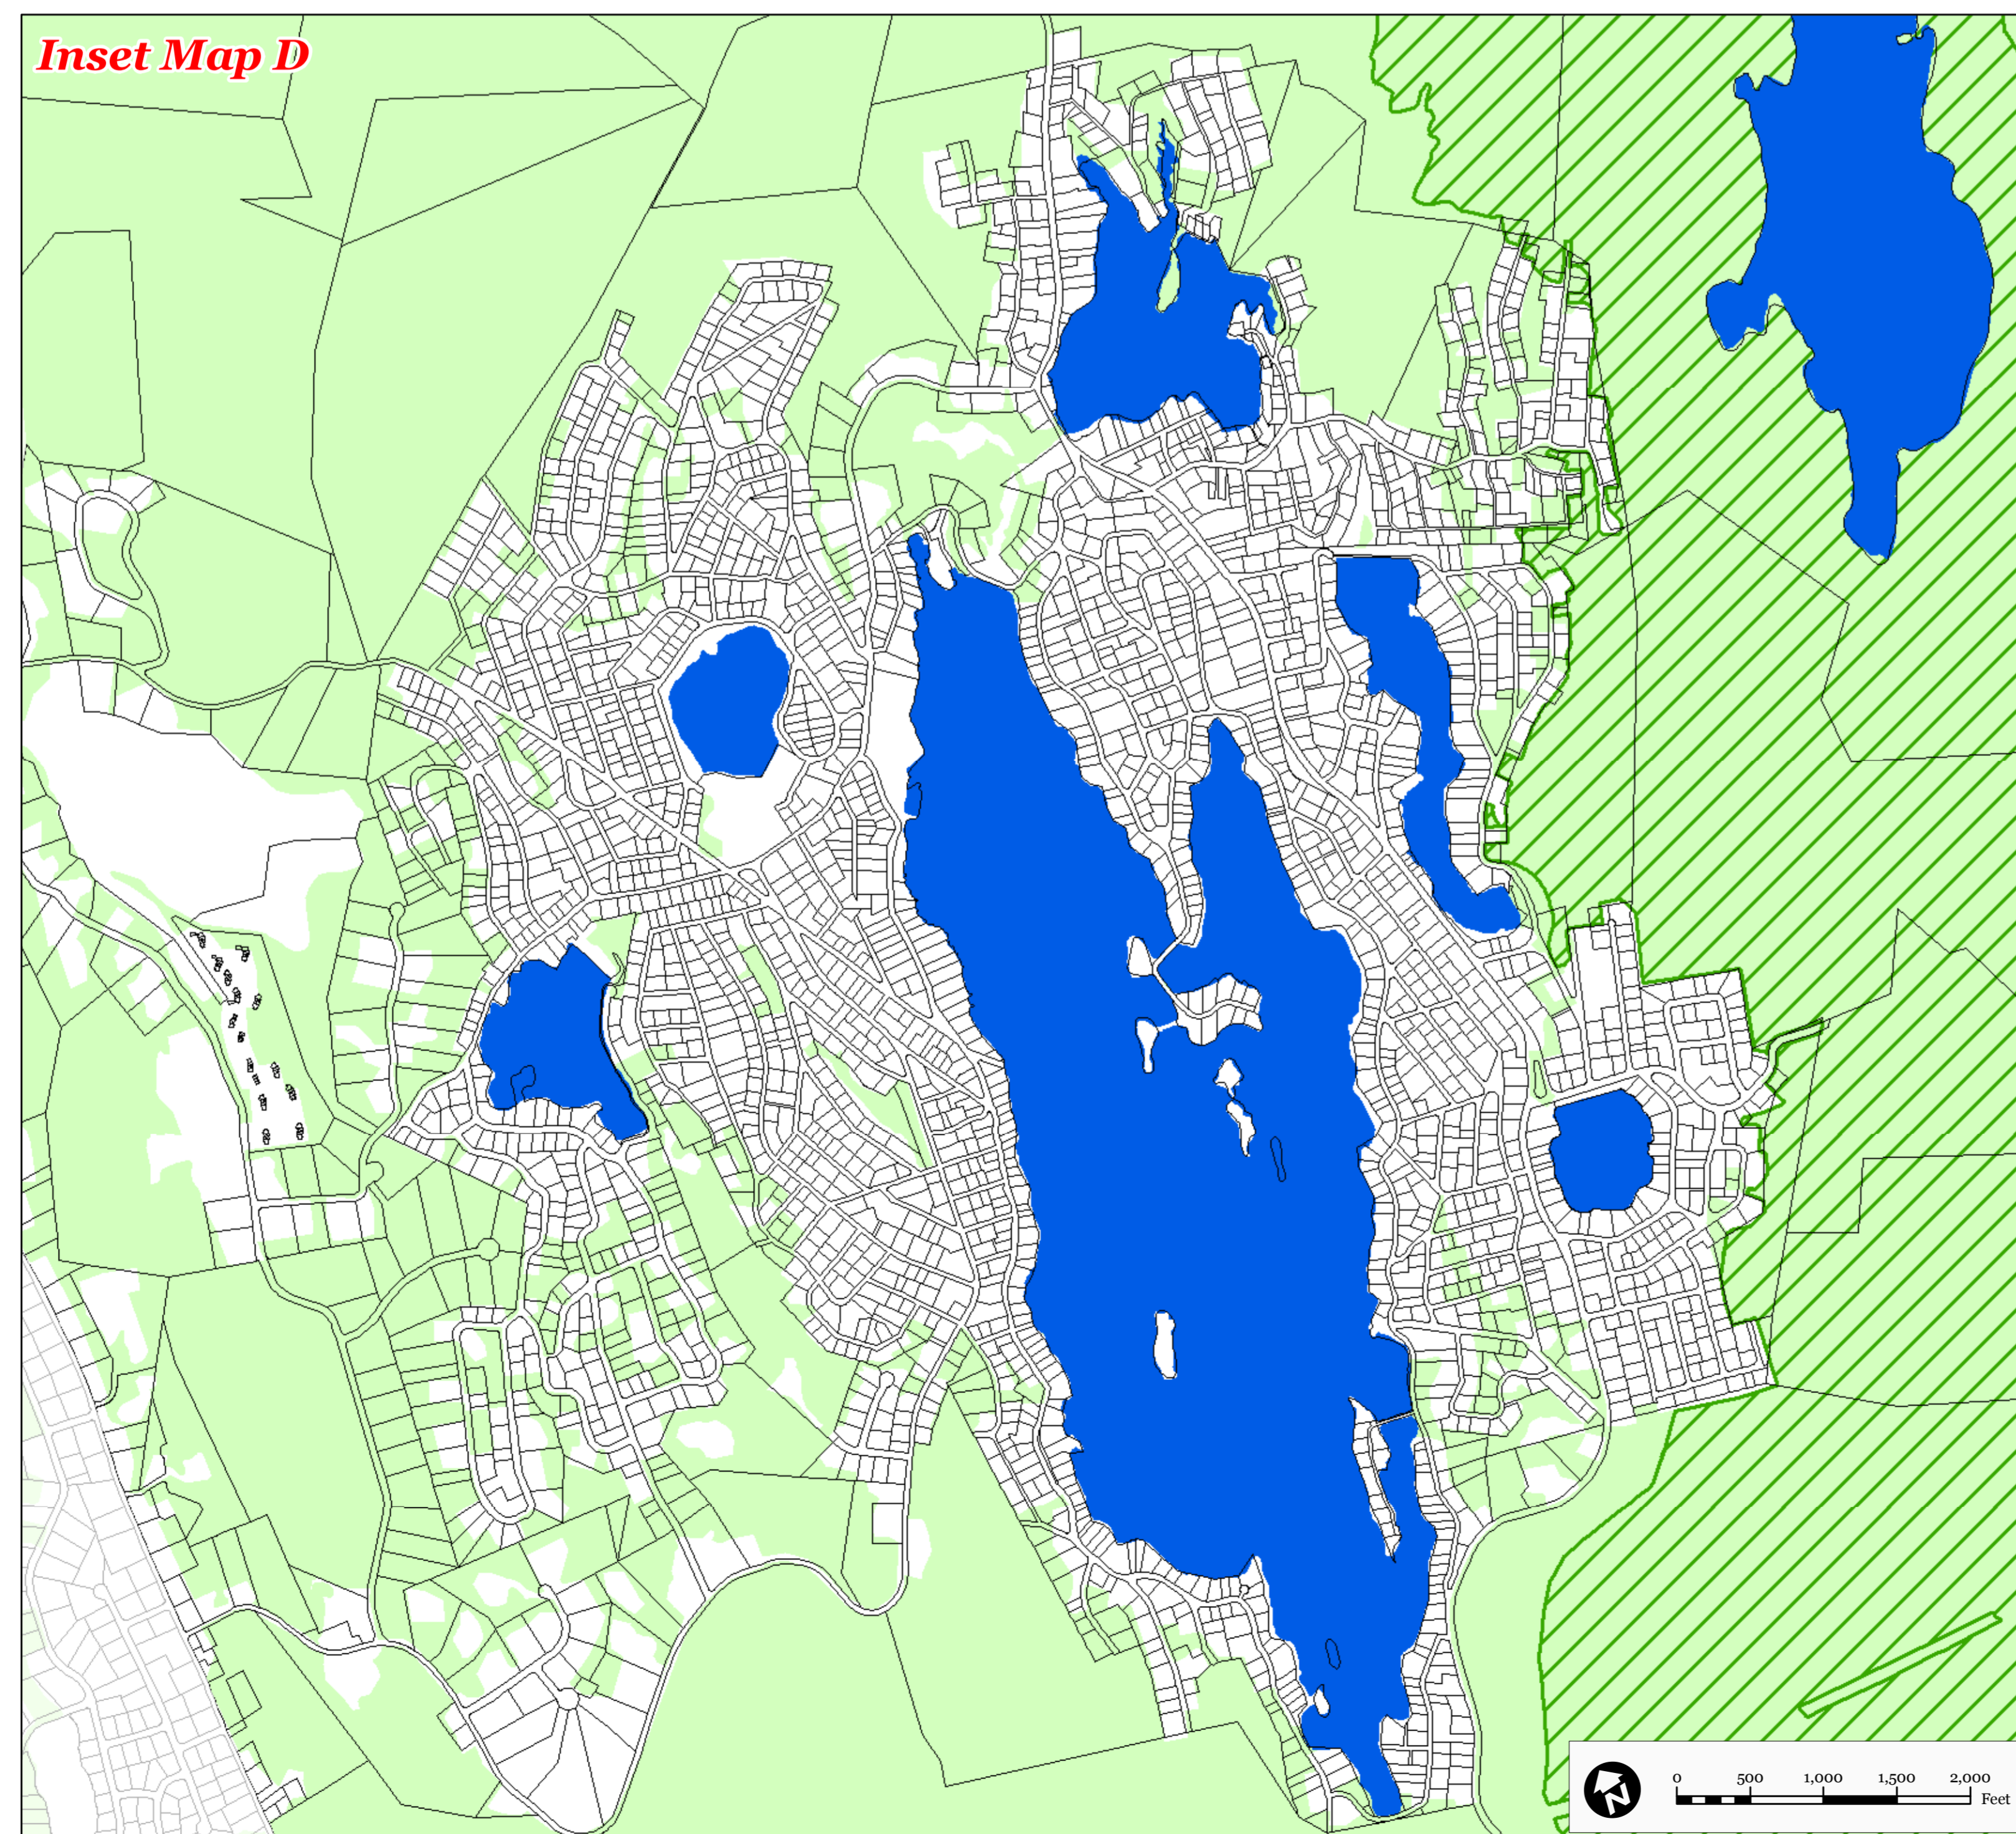

Exhibit 6: (Insets)

TOWNSHIP OF VERNON, SUSSEX COUNTY, NJ

Township of Vernon
Highlands Preservation Area*

- Critical Wildlife Habitat
- Significant Natural Areas
- Vernal Pools

Legend

- Municipal Boundary
- Parcel Boundaries
- Vernal Pools + 1000ft Buffer
- Significant Natural Areas
- Lakes Greater Than 10 Acres
- Critical Wildlife Habitat

Locator Maps

* Planning Area shown for informational purposes only.