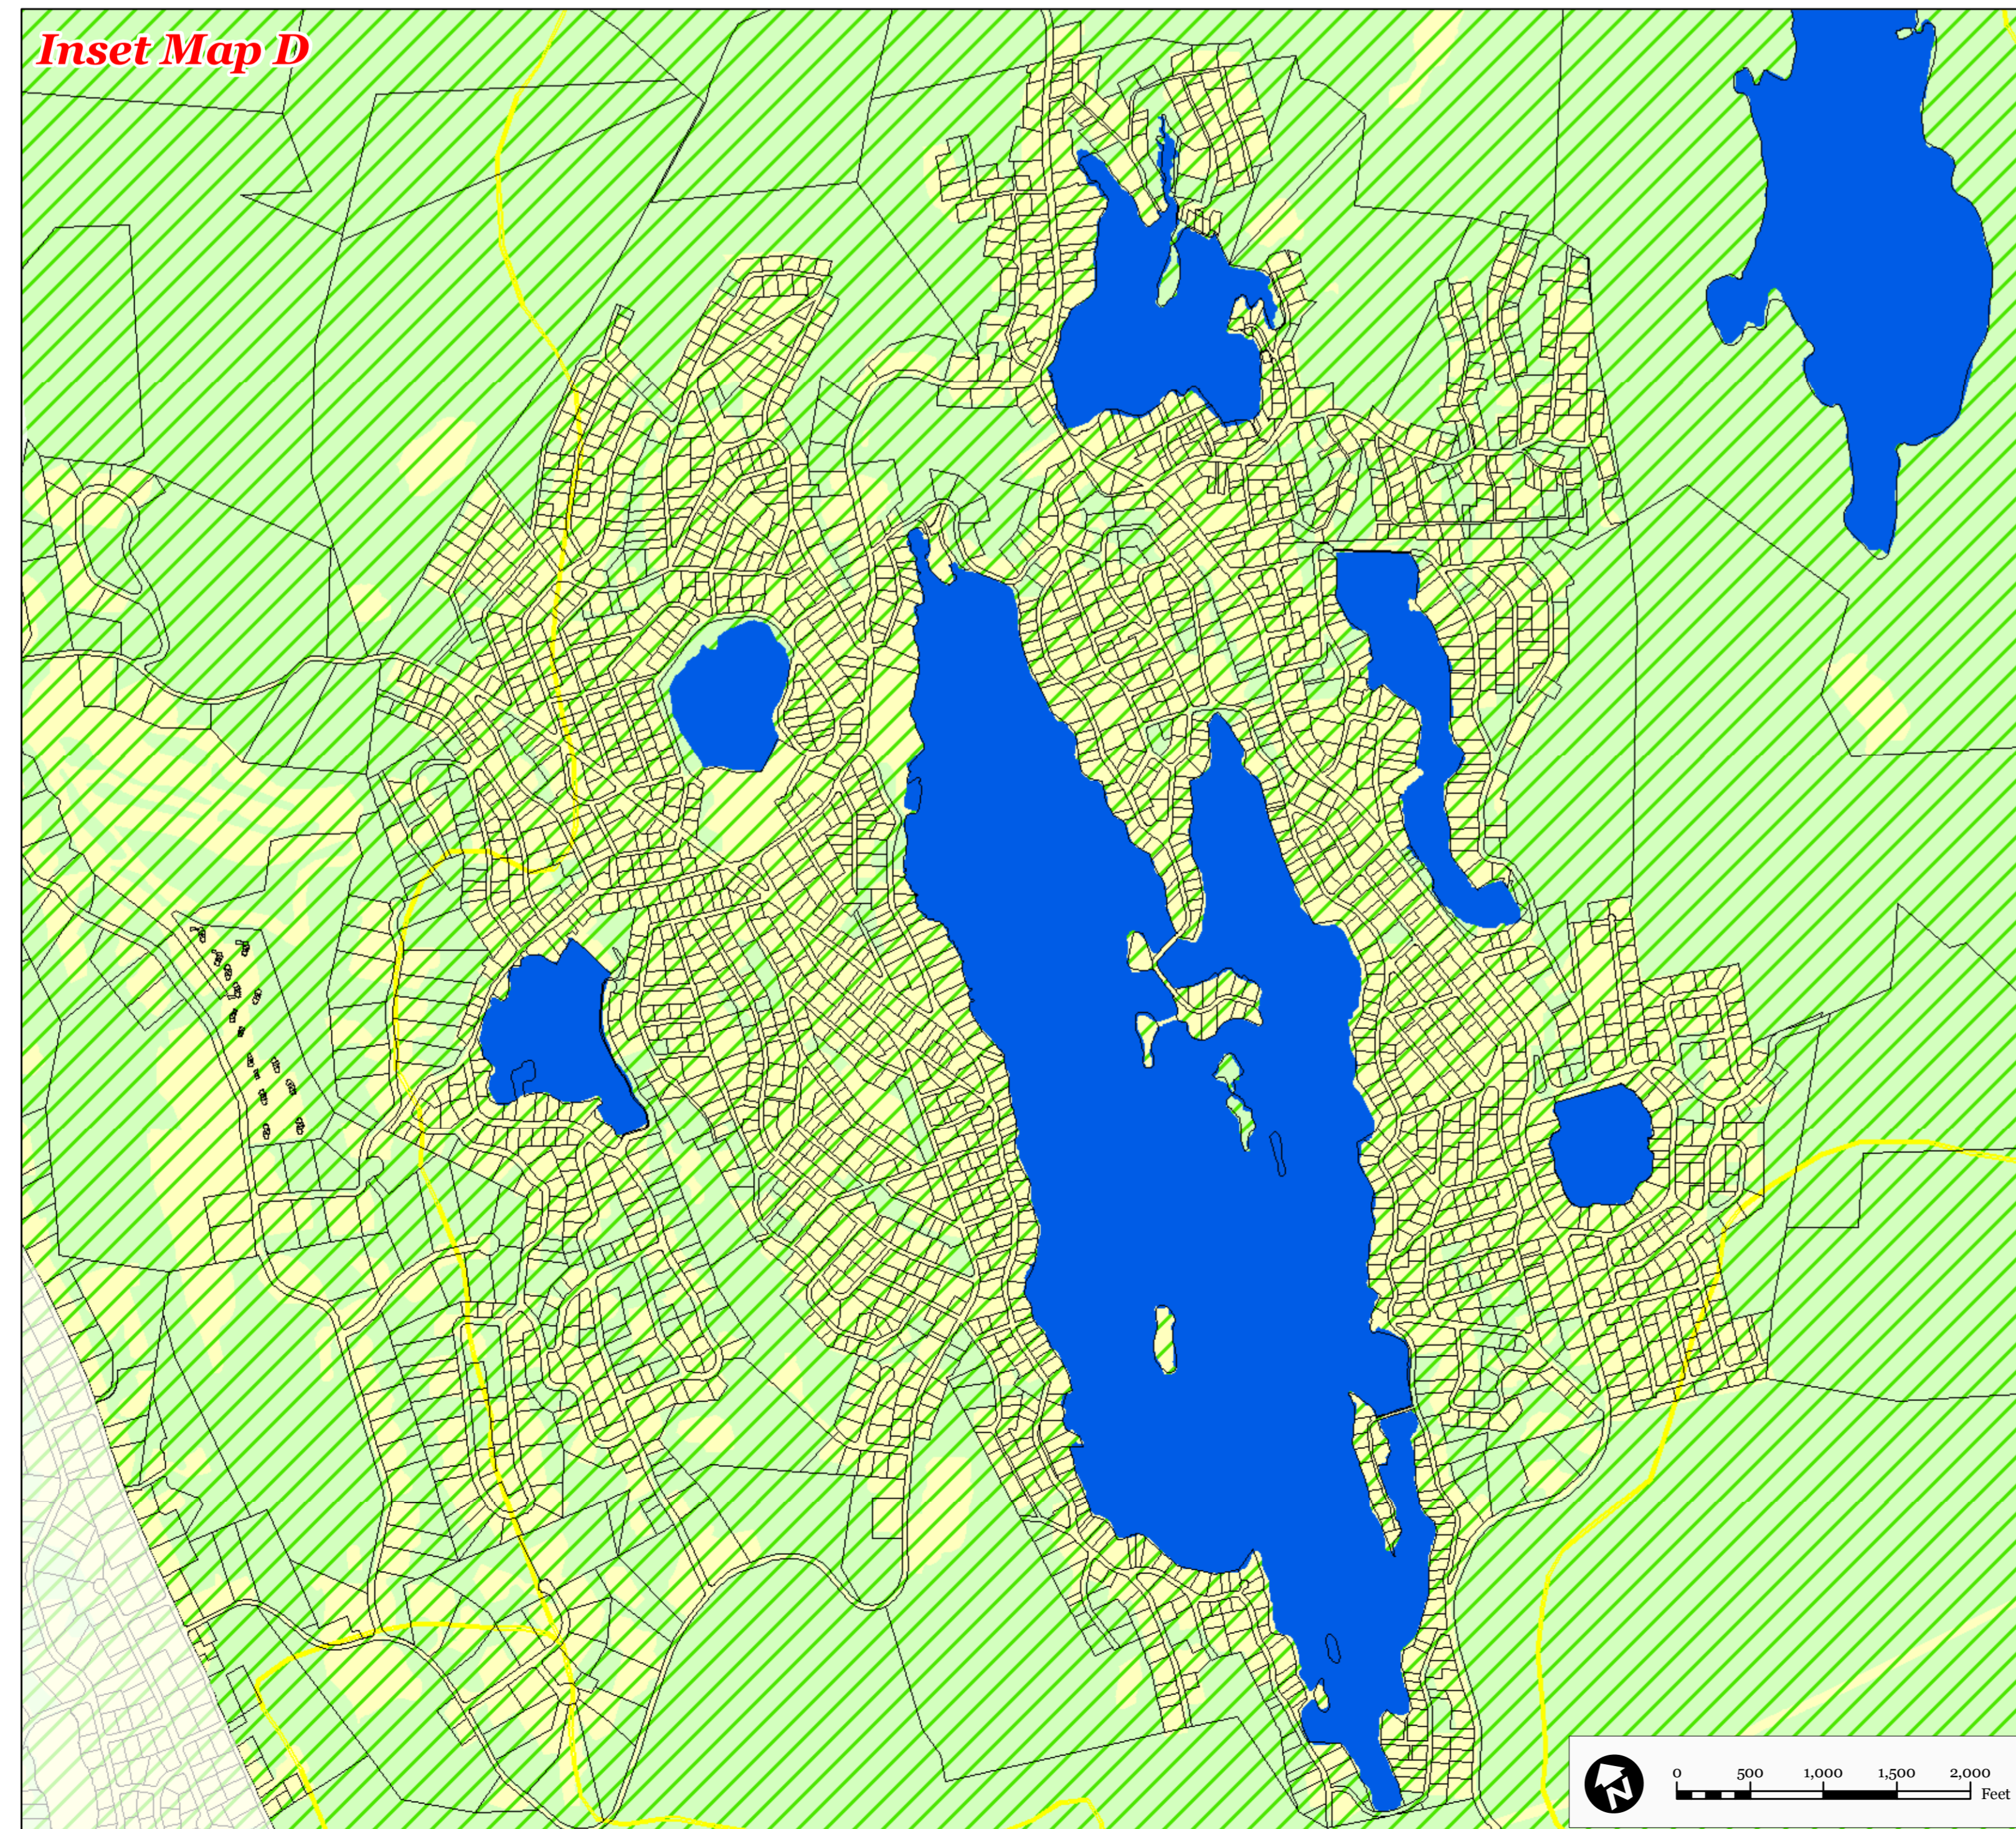

Exhibit 2: (Insets)

TOWNSHIP OF VERNON, SUSSEX COUNTY, NJ

Township of Vernon
Highlands Preservation Area*

Forest Resource Area
Total Forest Area
Forest Subwatershed Integrity Areas

Legend

- Municipal Boundary
- Parcel Boundaries
- Forest Resource Area
- Lakes Greater Than 10 Acres
- Total Forest Area

Forest Integrity By HUC14 Subwatershed

- High

Locator Maps

* Planning Area shown for informational purposes only.