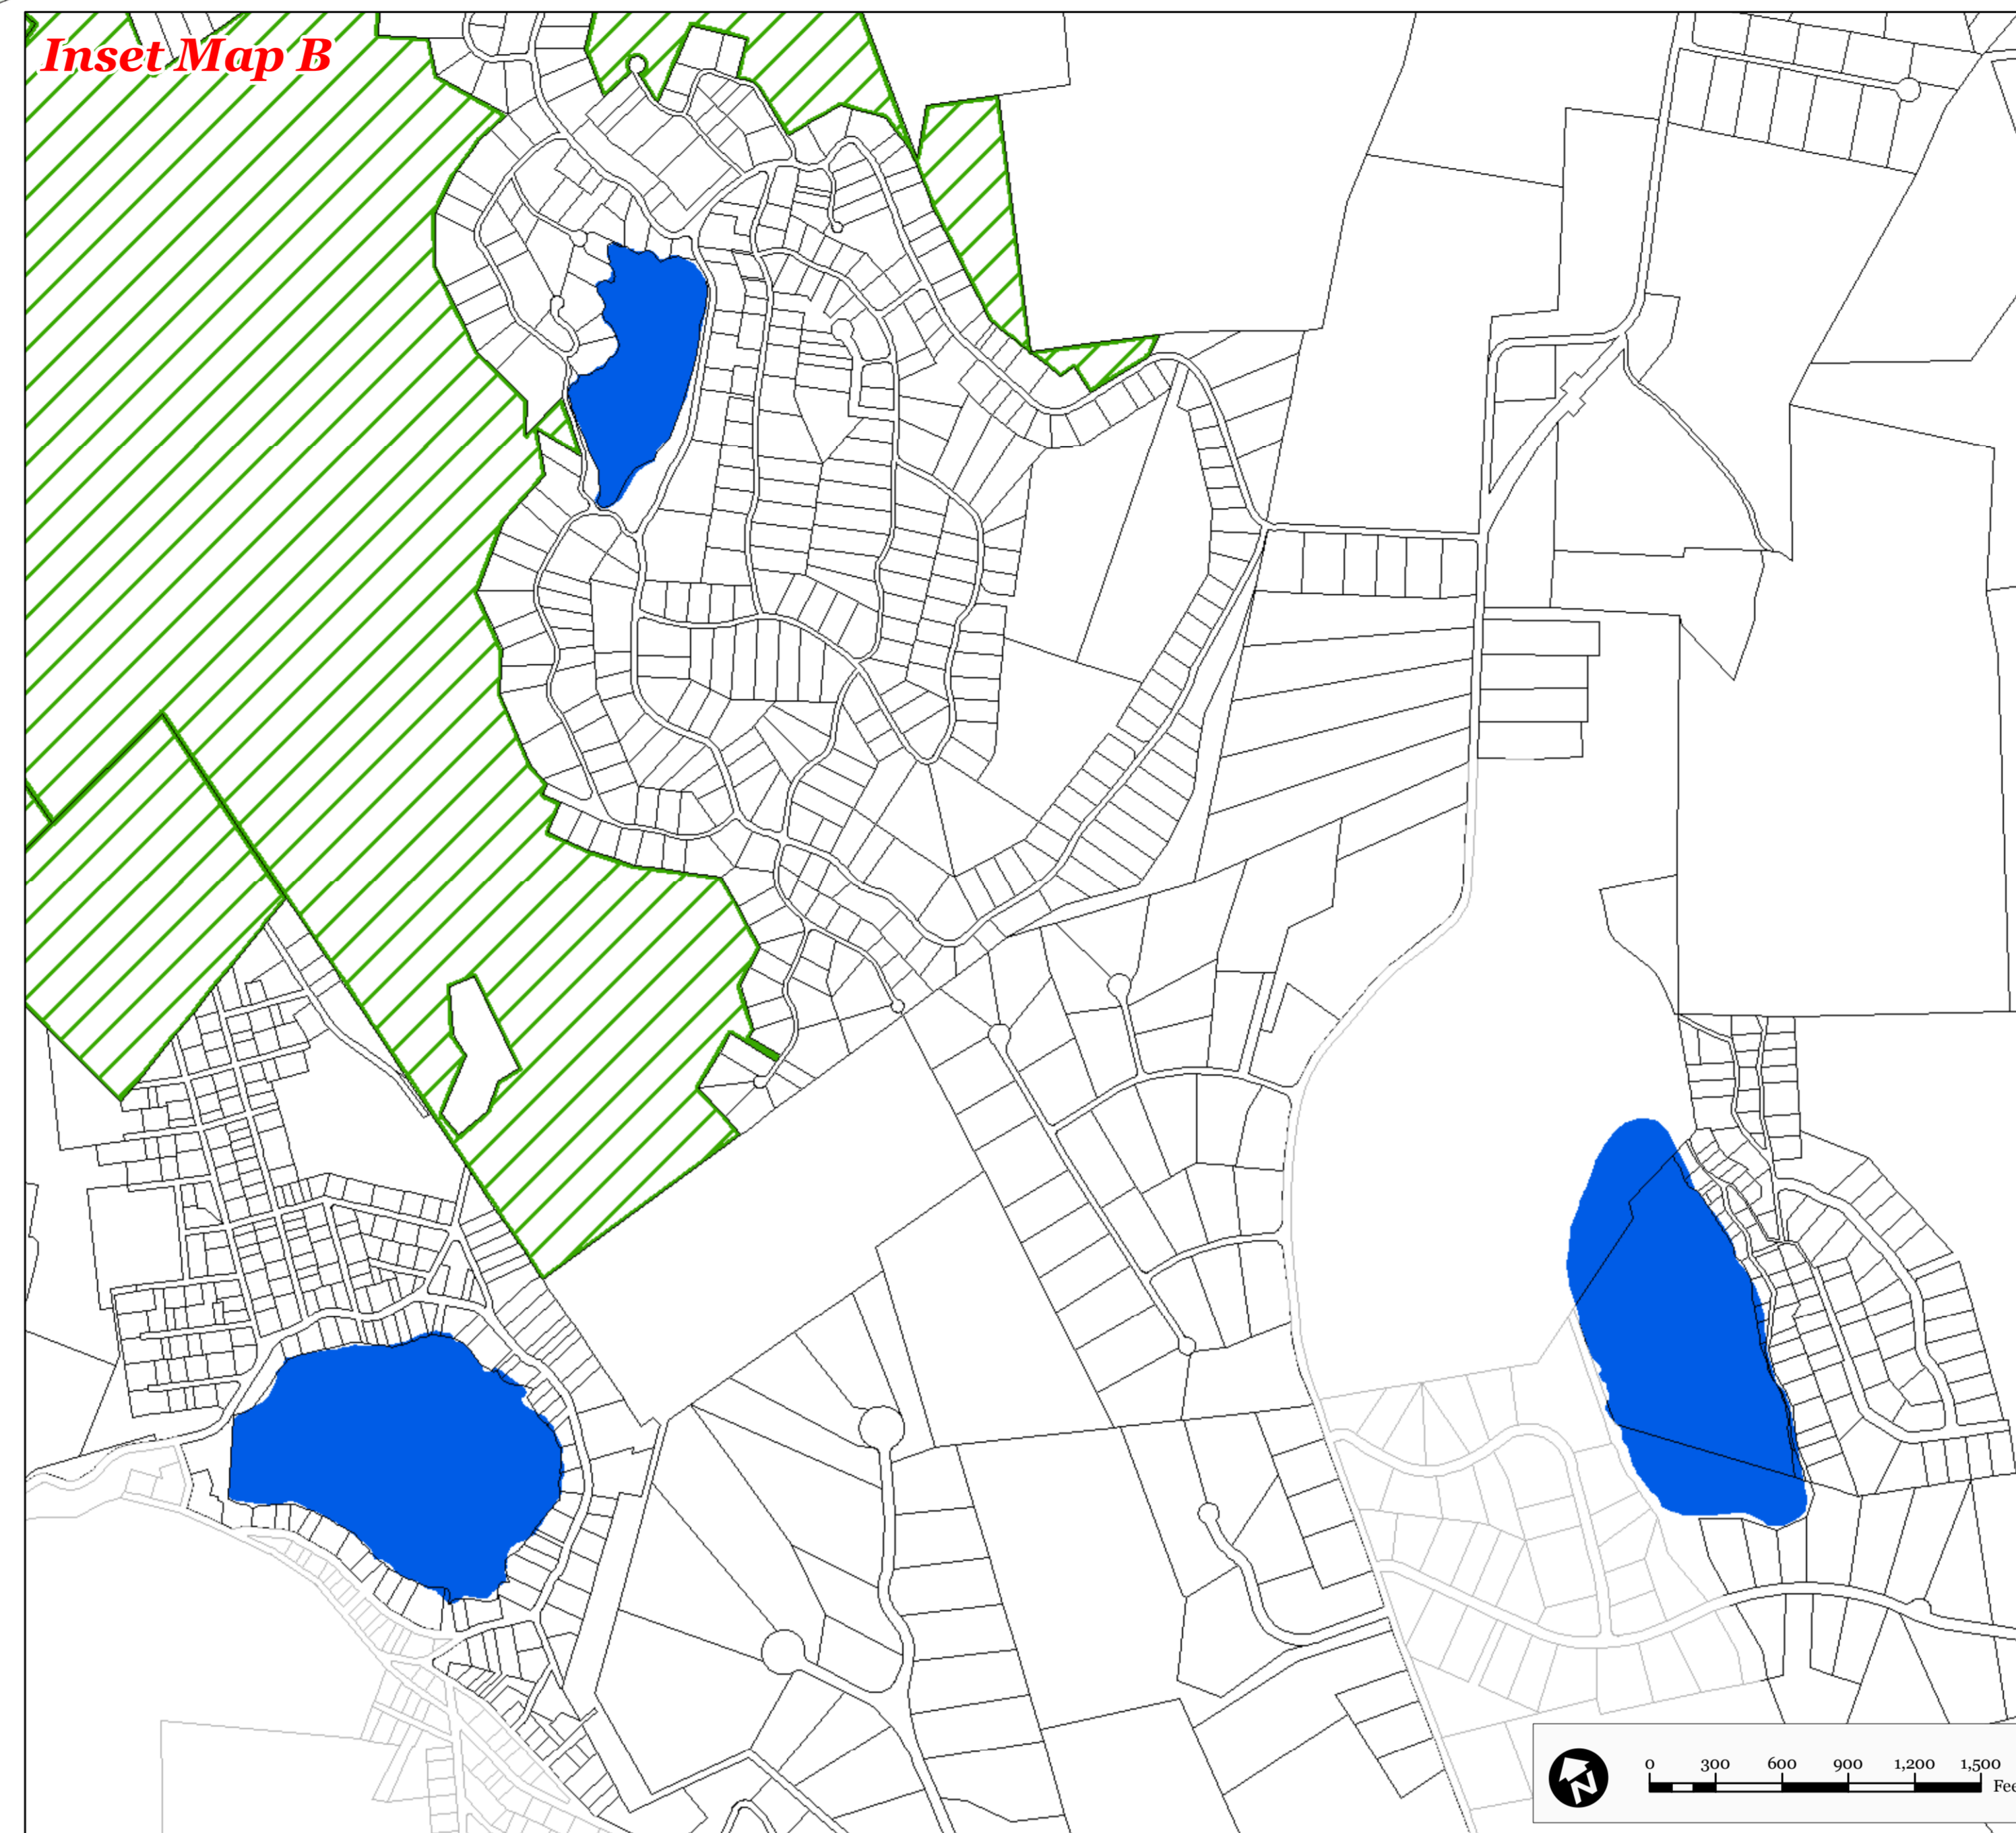

Exhibit 9: (Insets)

TOWNSHIP OF VERNON, SUSSEX COUNTY, NJ

Township of Vernon
Highlands Preservation Area*

Highlands Historic, Cultural
and Archaeological Resources
Highlands Scenic Resources

1. **Legend**
2. Municipal Boundary
   - Parcel Boundaries
   - Scenic Resources
   - Historic Properties
   - NJ Historic Districts
   - Archaeological Grids (1 sqmi)
   - Lakes Greater Than 10 Acres

* Planning Area shown for informational purposes only.