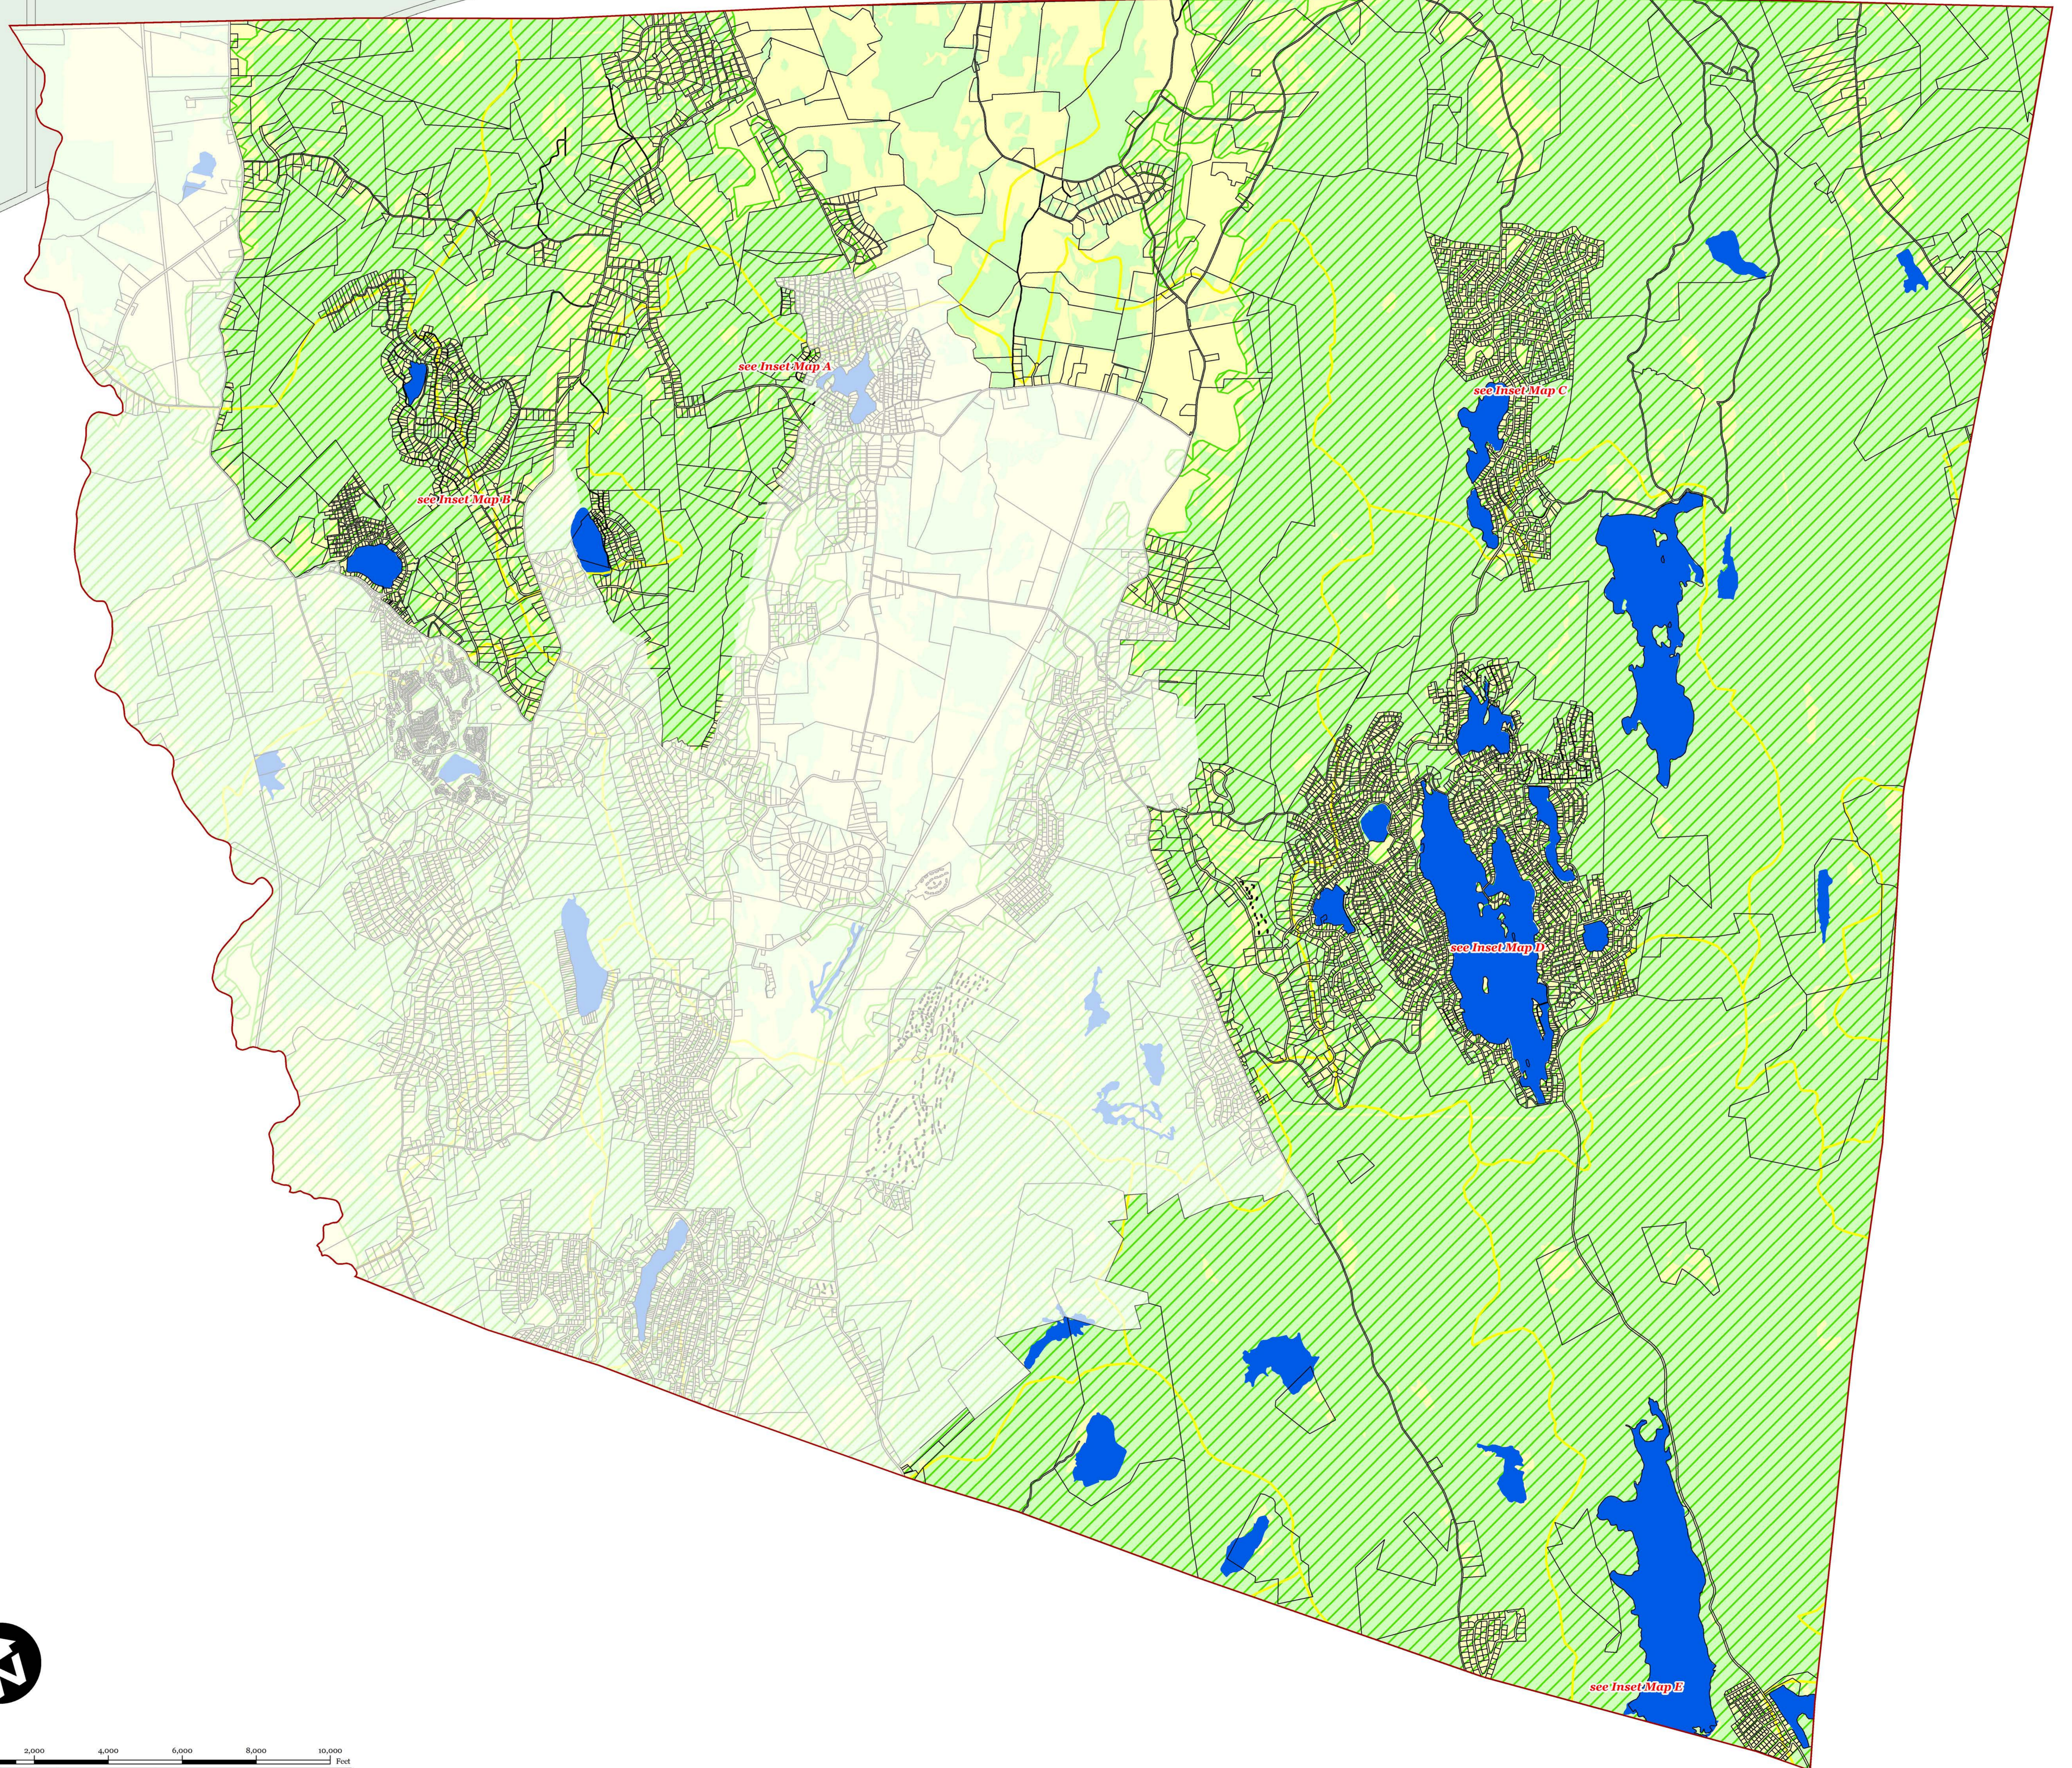

Locator Maps

* Planning Area shown for informational purposes only.

Exhibit 2:

TOWNSHIP OF VERNON, SUSSEX COUNTY, NJ

Township of Vernon
Highlands Preservation Area *

Forest Resource Area
Total Forest Area
Forest Subwatershed Integrity Areas

Legend

-  Municipal Boundary
-  Parcel Boundaries
-  Forest Resource Area
-  Lakes Greater Than 10 Acres
-  Total Forest Area
- Forest Integrity
By HUC14 Subwatershed
-  High

Locator Maps

* Planning Area shown for informational purposes only.