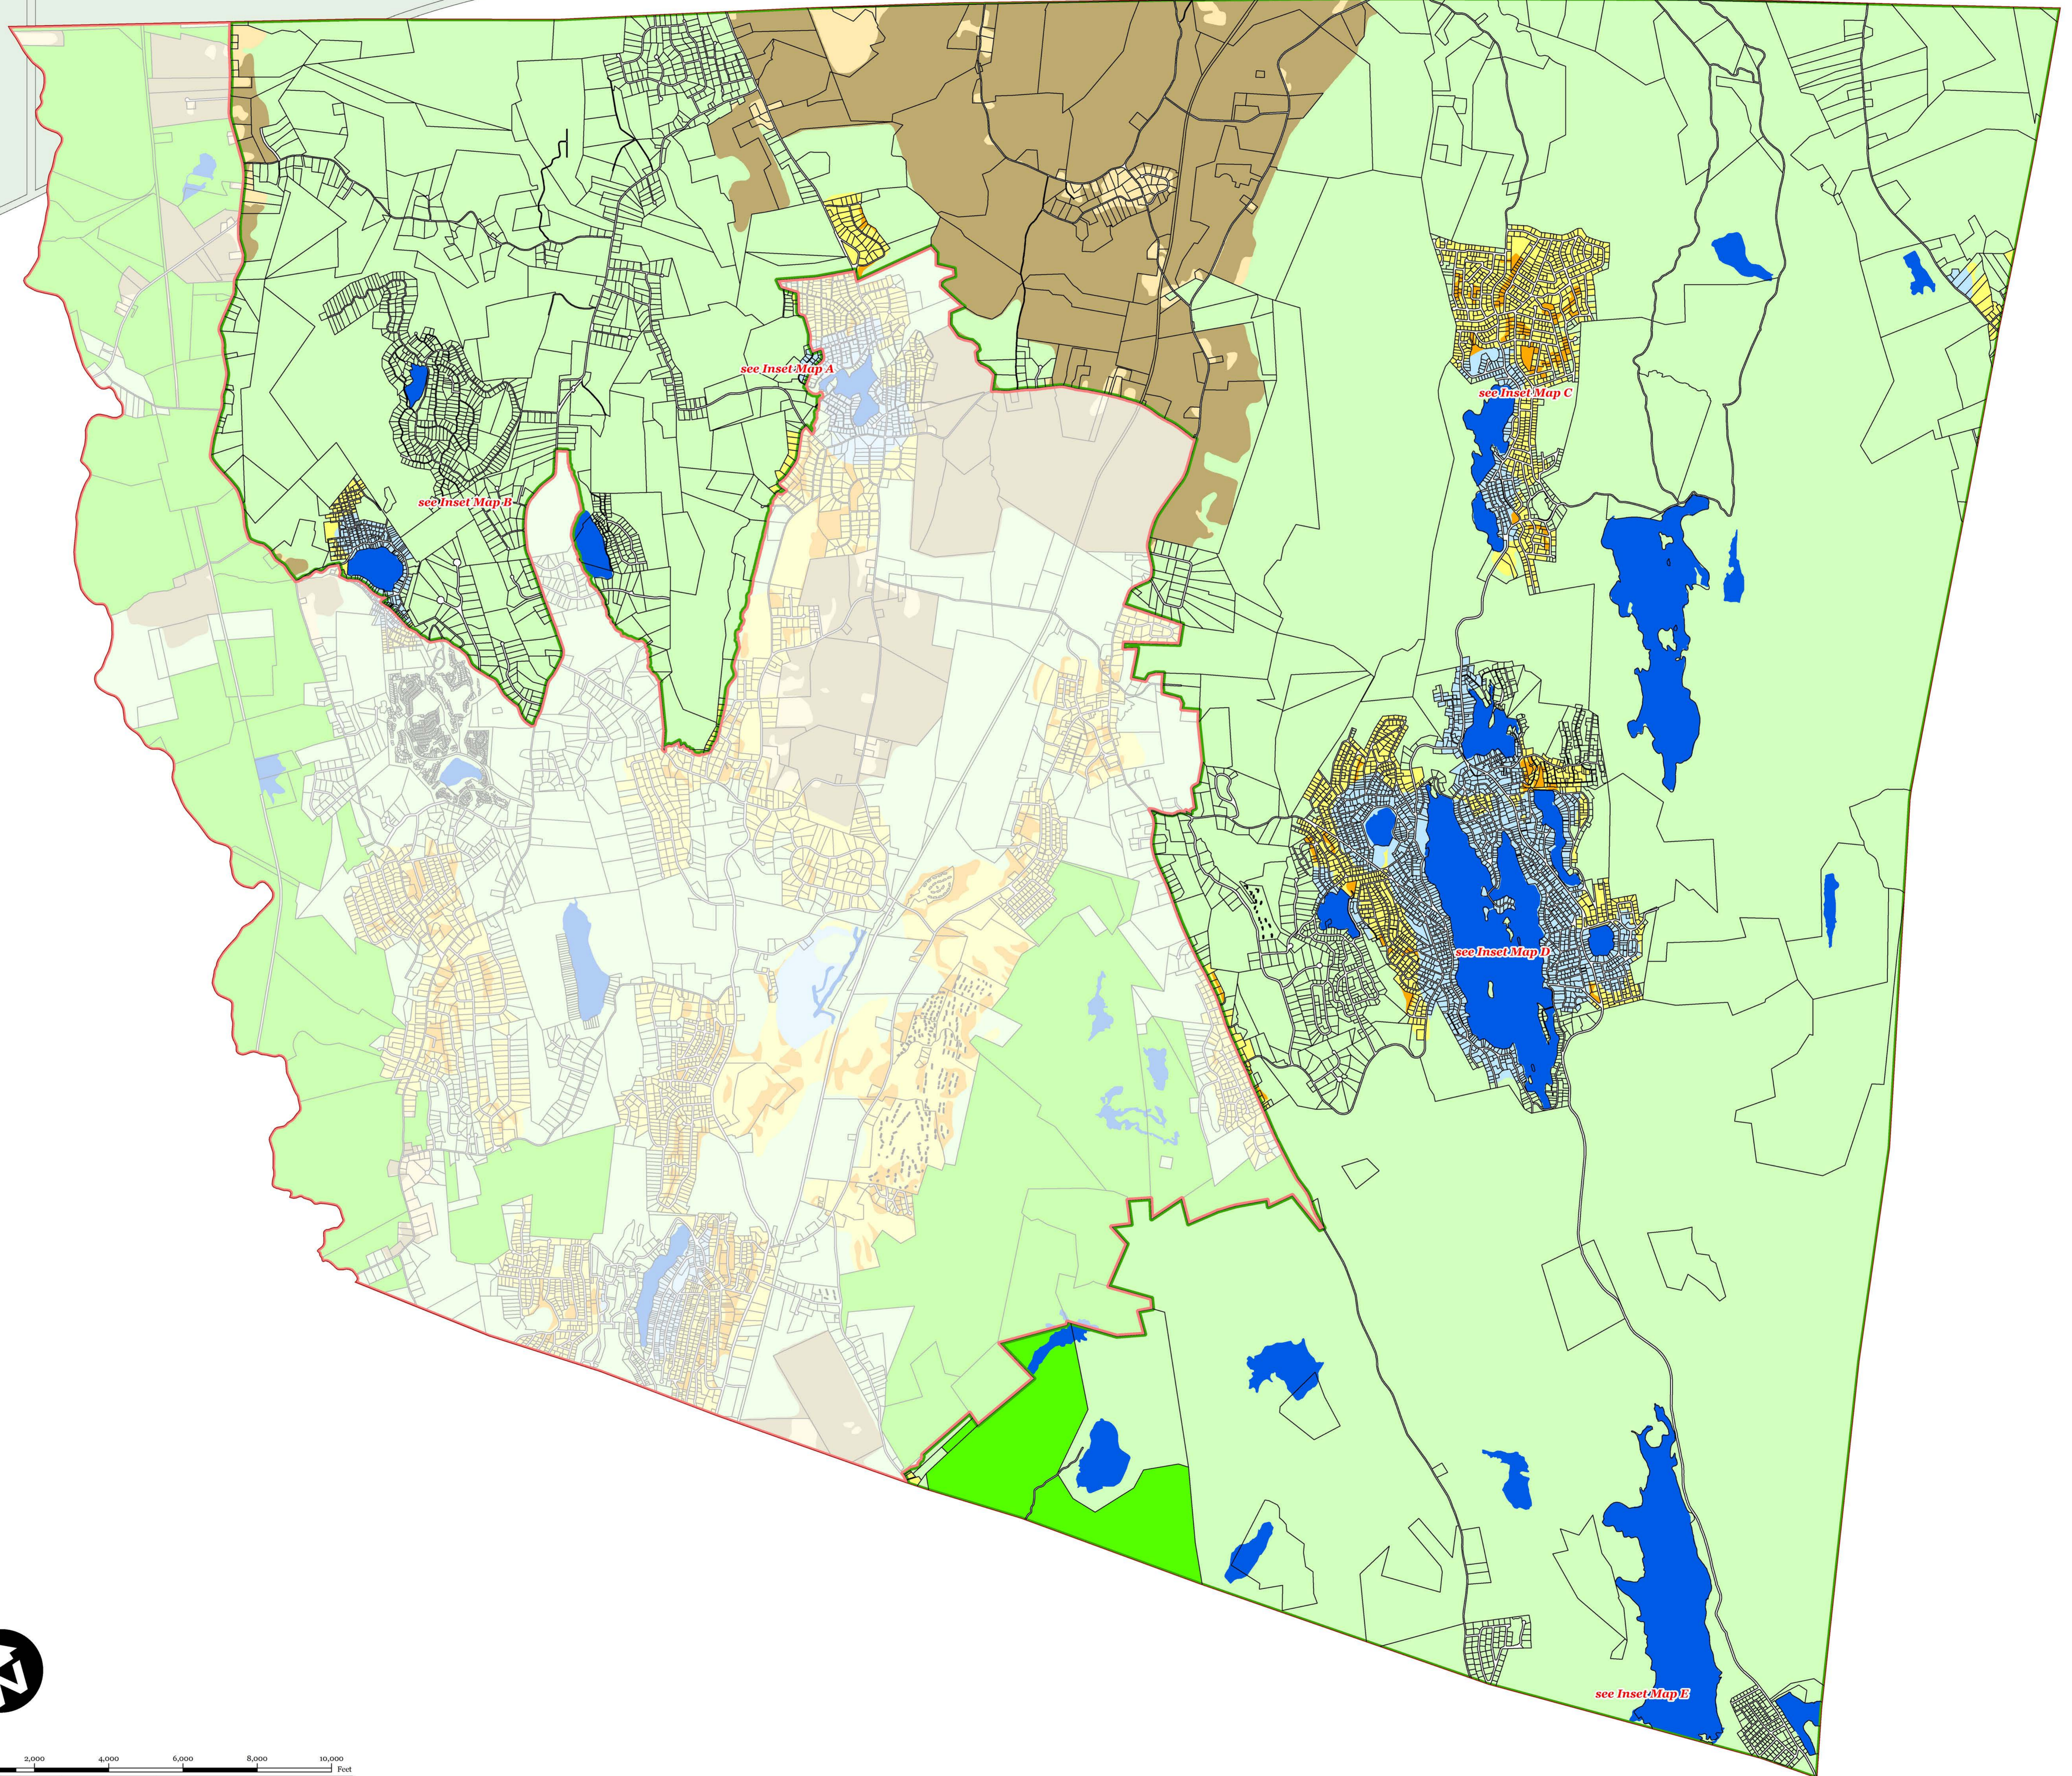

Exhibit 1:

TOWNSHIP OF VERNON, SUSSEX COUNTY, NJ

Township of Vernon
Highlands Preservation Area *

Highlands Zones and Sub-Zones

Legend

- Municipal Boundary
- Parcel Boundaries
- Highlands Planning Area
- Highlands Preservation Area
- Lakes Greater Than 10 Acres
- **Land Use Capability Zone**
- Protection
- Conservation
- Existing Community
- **Land Use Capability Sub-Zone**
- Existing Community Environmentally Constrained
- Conservation Environmentally Constrained
- Lake Community
- Wildlife Management

Locator Maps

* Planning Area shown for informational purposes only.