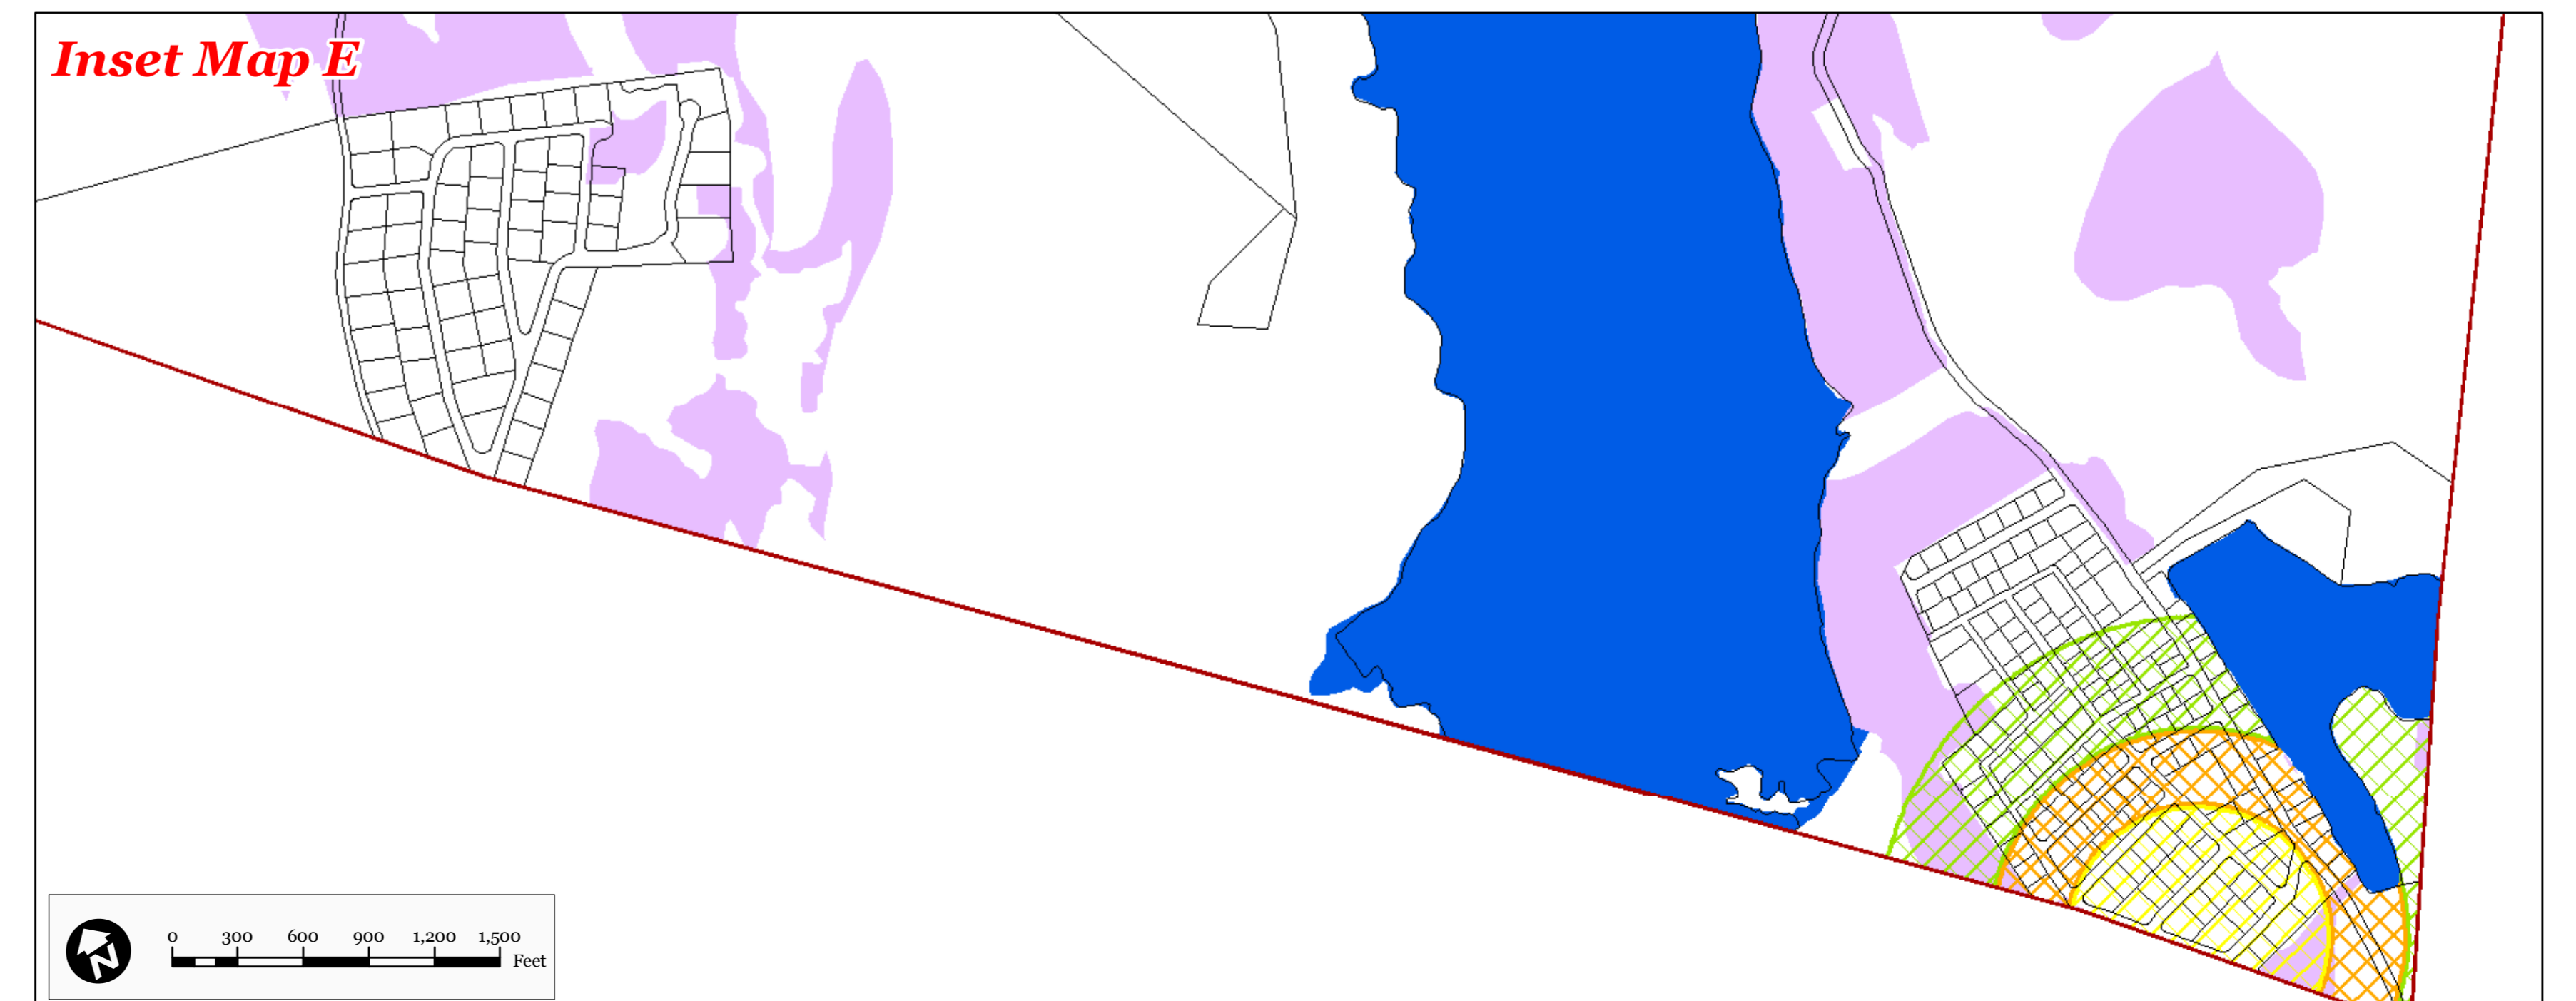

Locator Maps

* Planning Area shown for informational purposes only.

Exhibit 7: (Insets)

TOWNSHIP OF VERNON, SUSSEX COUNTY, NJ

Township of Vernon
Highlands Preservation Area*

Carbonate Rock Area
Prime Ground Water Recharge Area
Wellhead Protection Areas