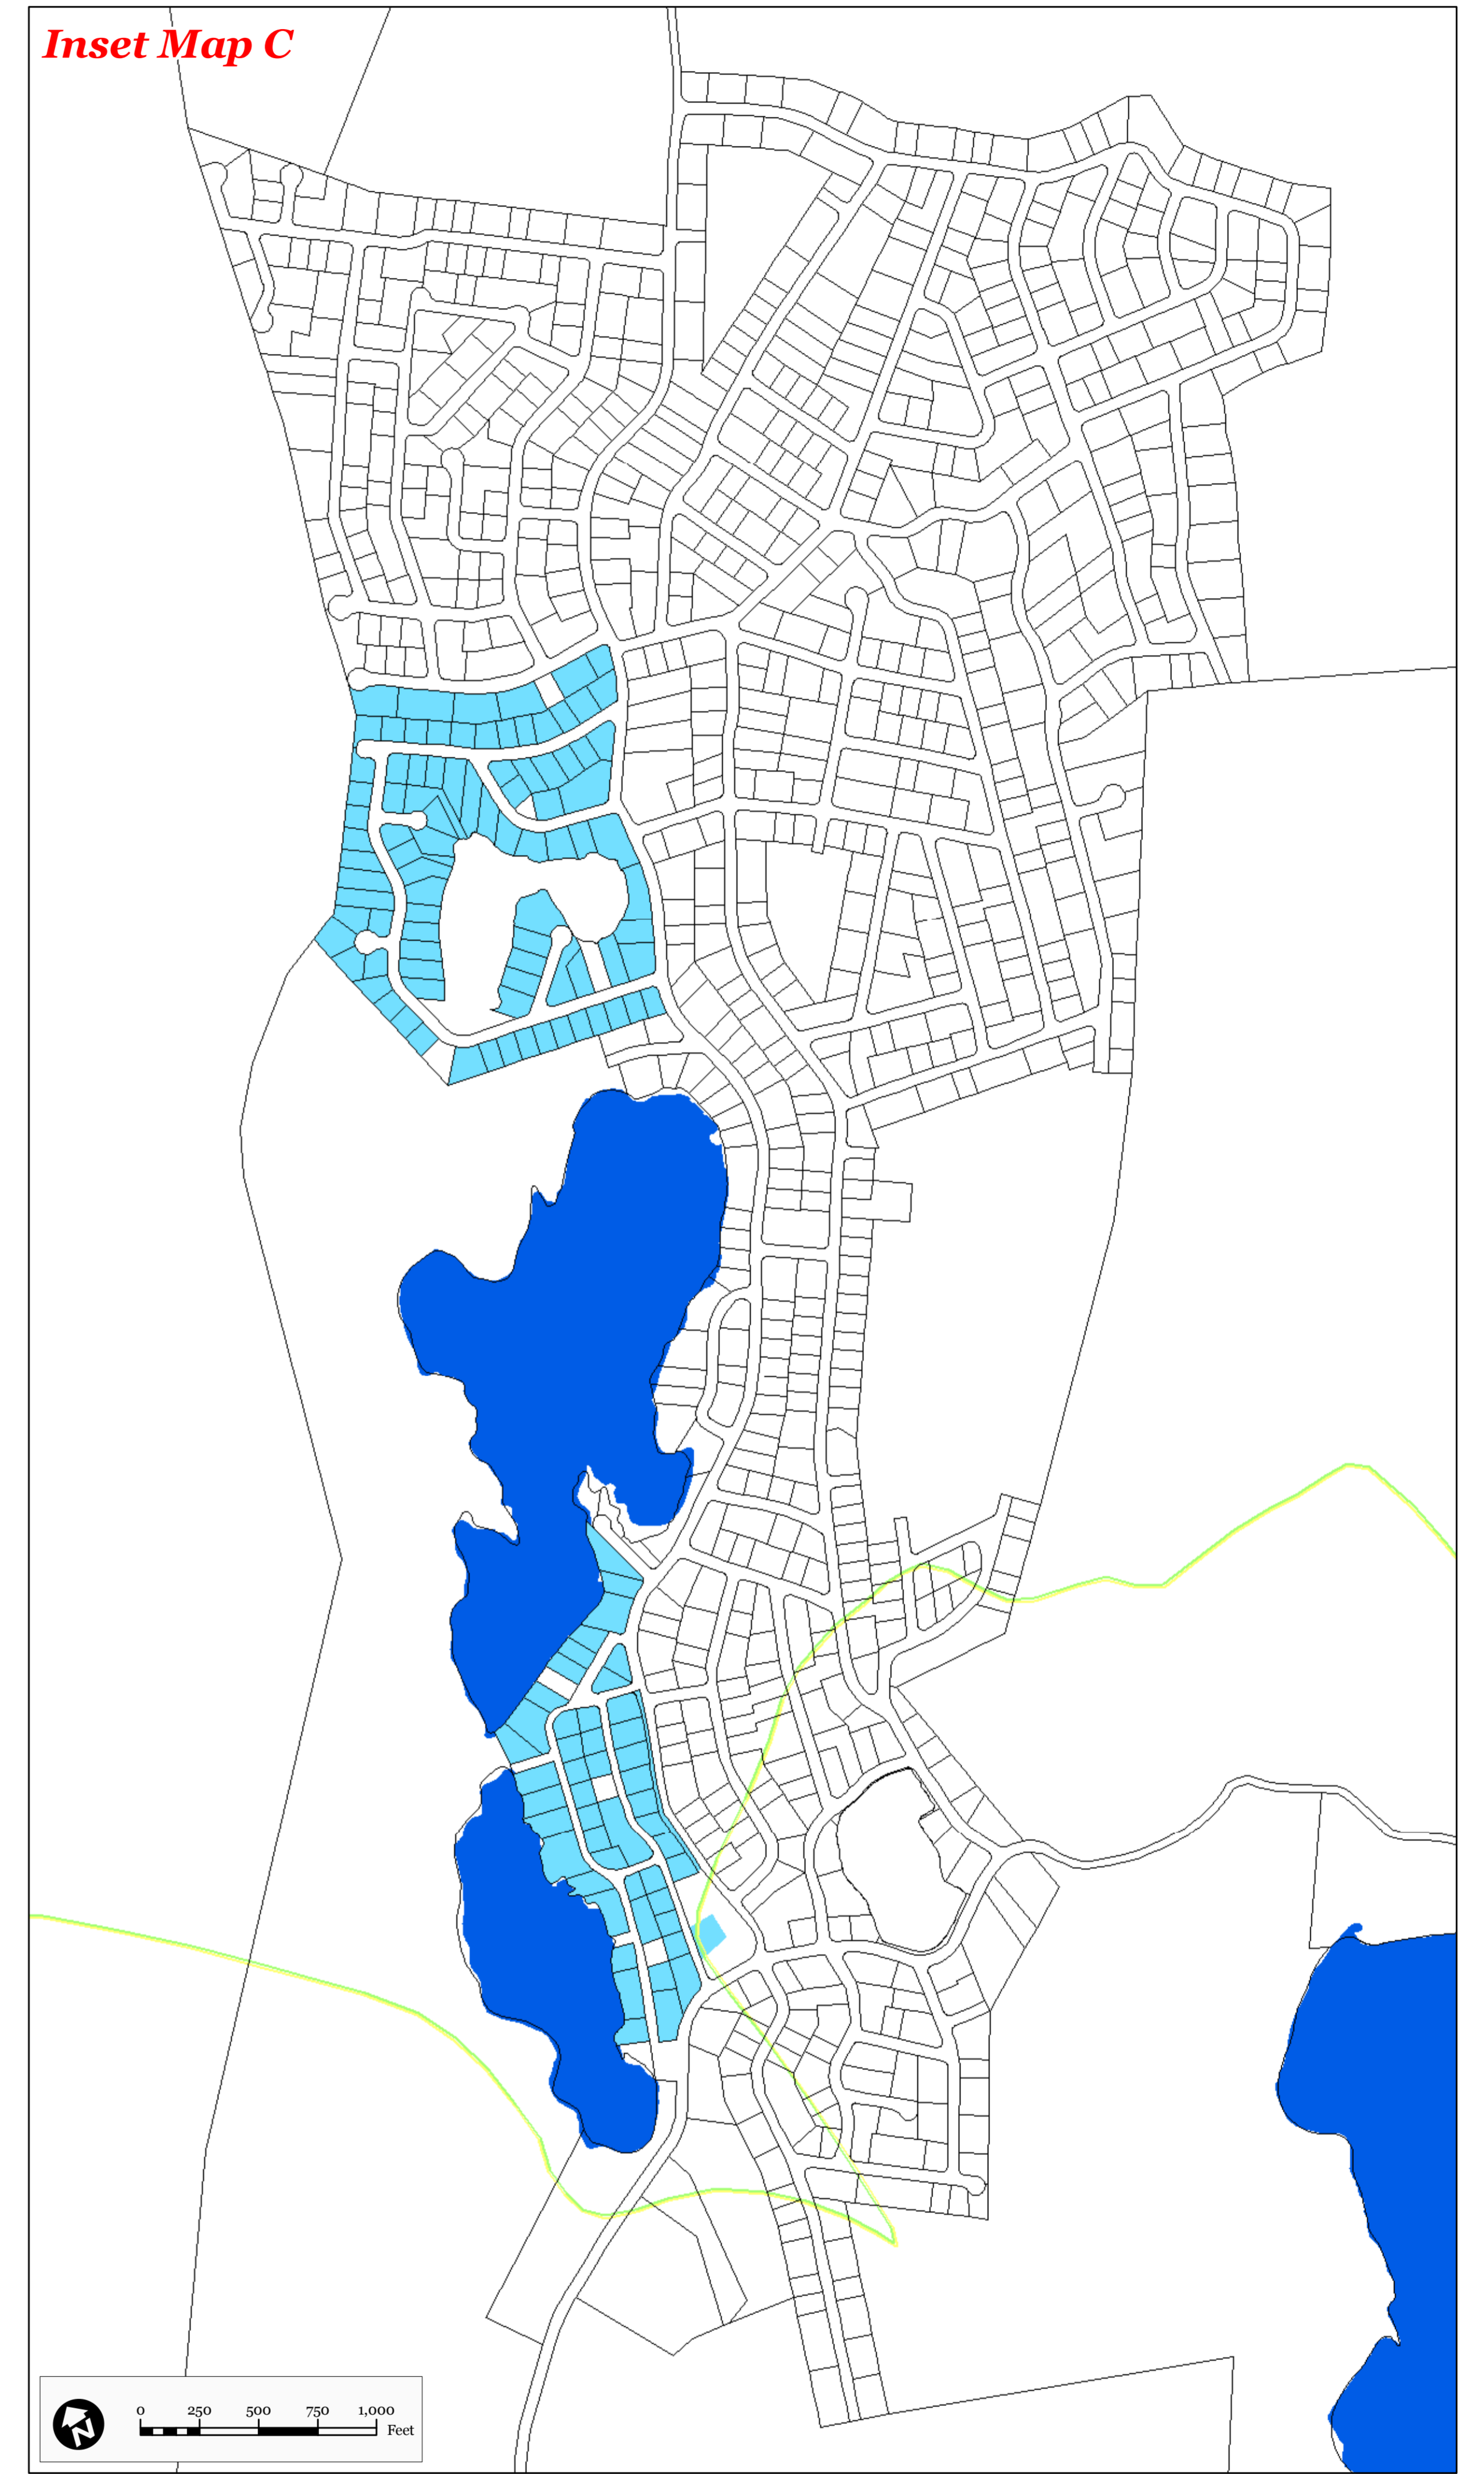

Exhibit 10: (Insets)

TOWNSHIP OF VERNON, SUSSEX COUNTY, NJ

Township of Vernon
Highlands Preservation Area*

Net Water Availability by HUC-14 Subwatershed
Highlands Domestic Sewerage Facilities
Public Community Water Systems

Legend

- Municipal Boundary
- Parcel Boundaries
- Lakes Greater Than 10 Acres

Existing Area Served for:

- Public Community Water Systems
- Highlands Domestic Sewerage Facilities
- Highlands Domestic Sewerage Facilities and Public Community Water Systems

Net Water Availability By HUC14 Subwatershed
Million Gallons Per Day (MGD)

- 0.00 - 0.04
- -0.09 - -0.01
- -0.99 - -0.10

Locator Maps

* Planning Area shown for informational purposes only.