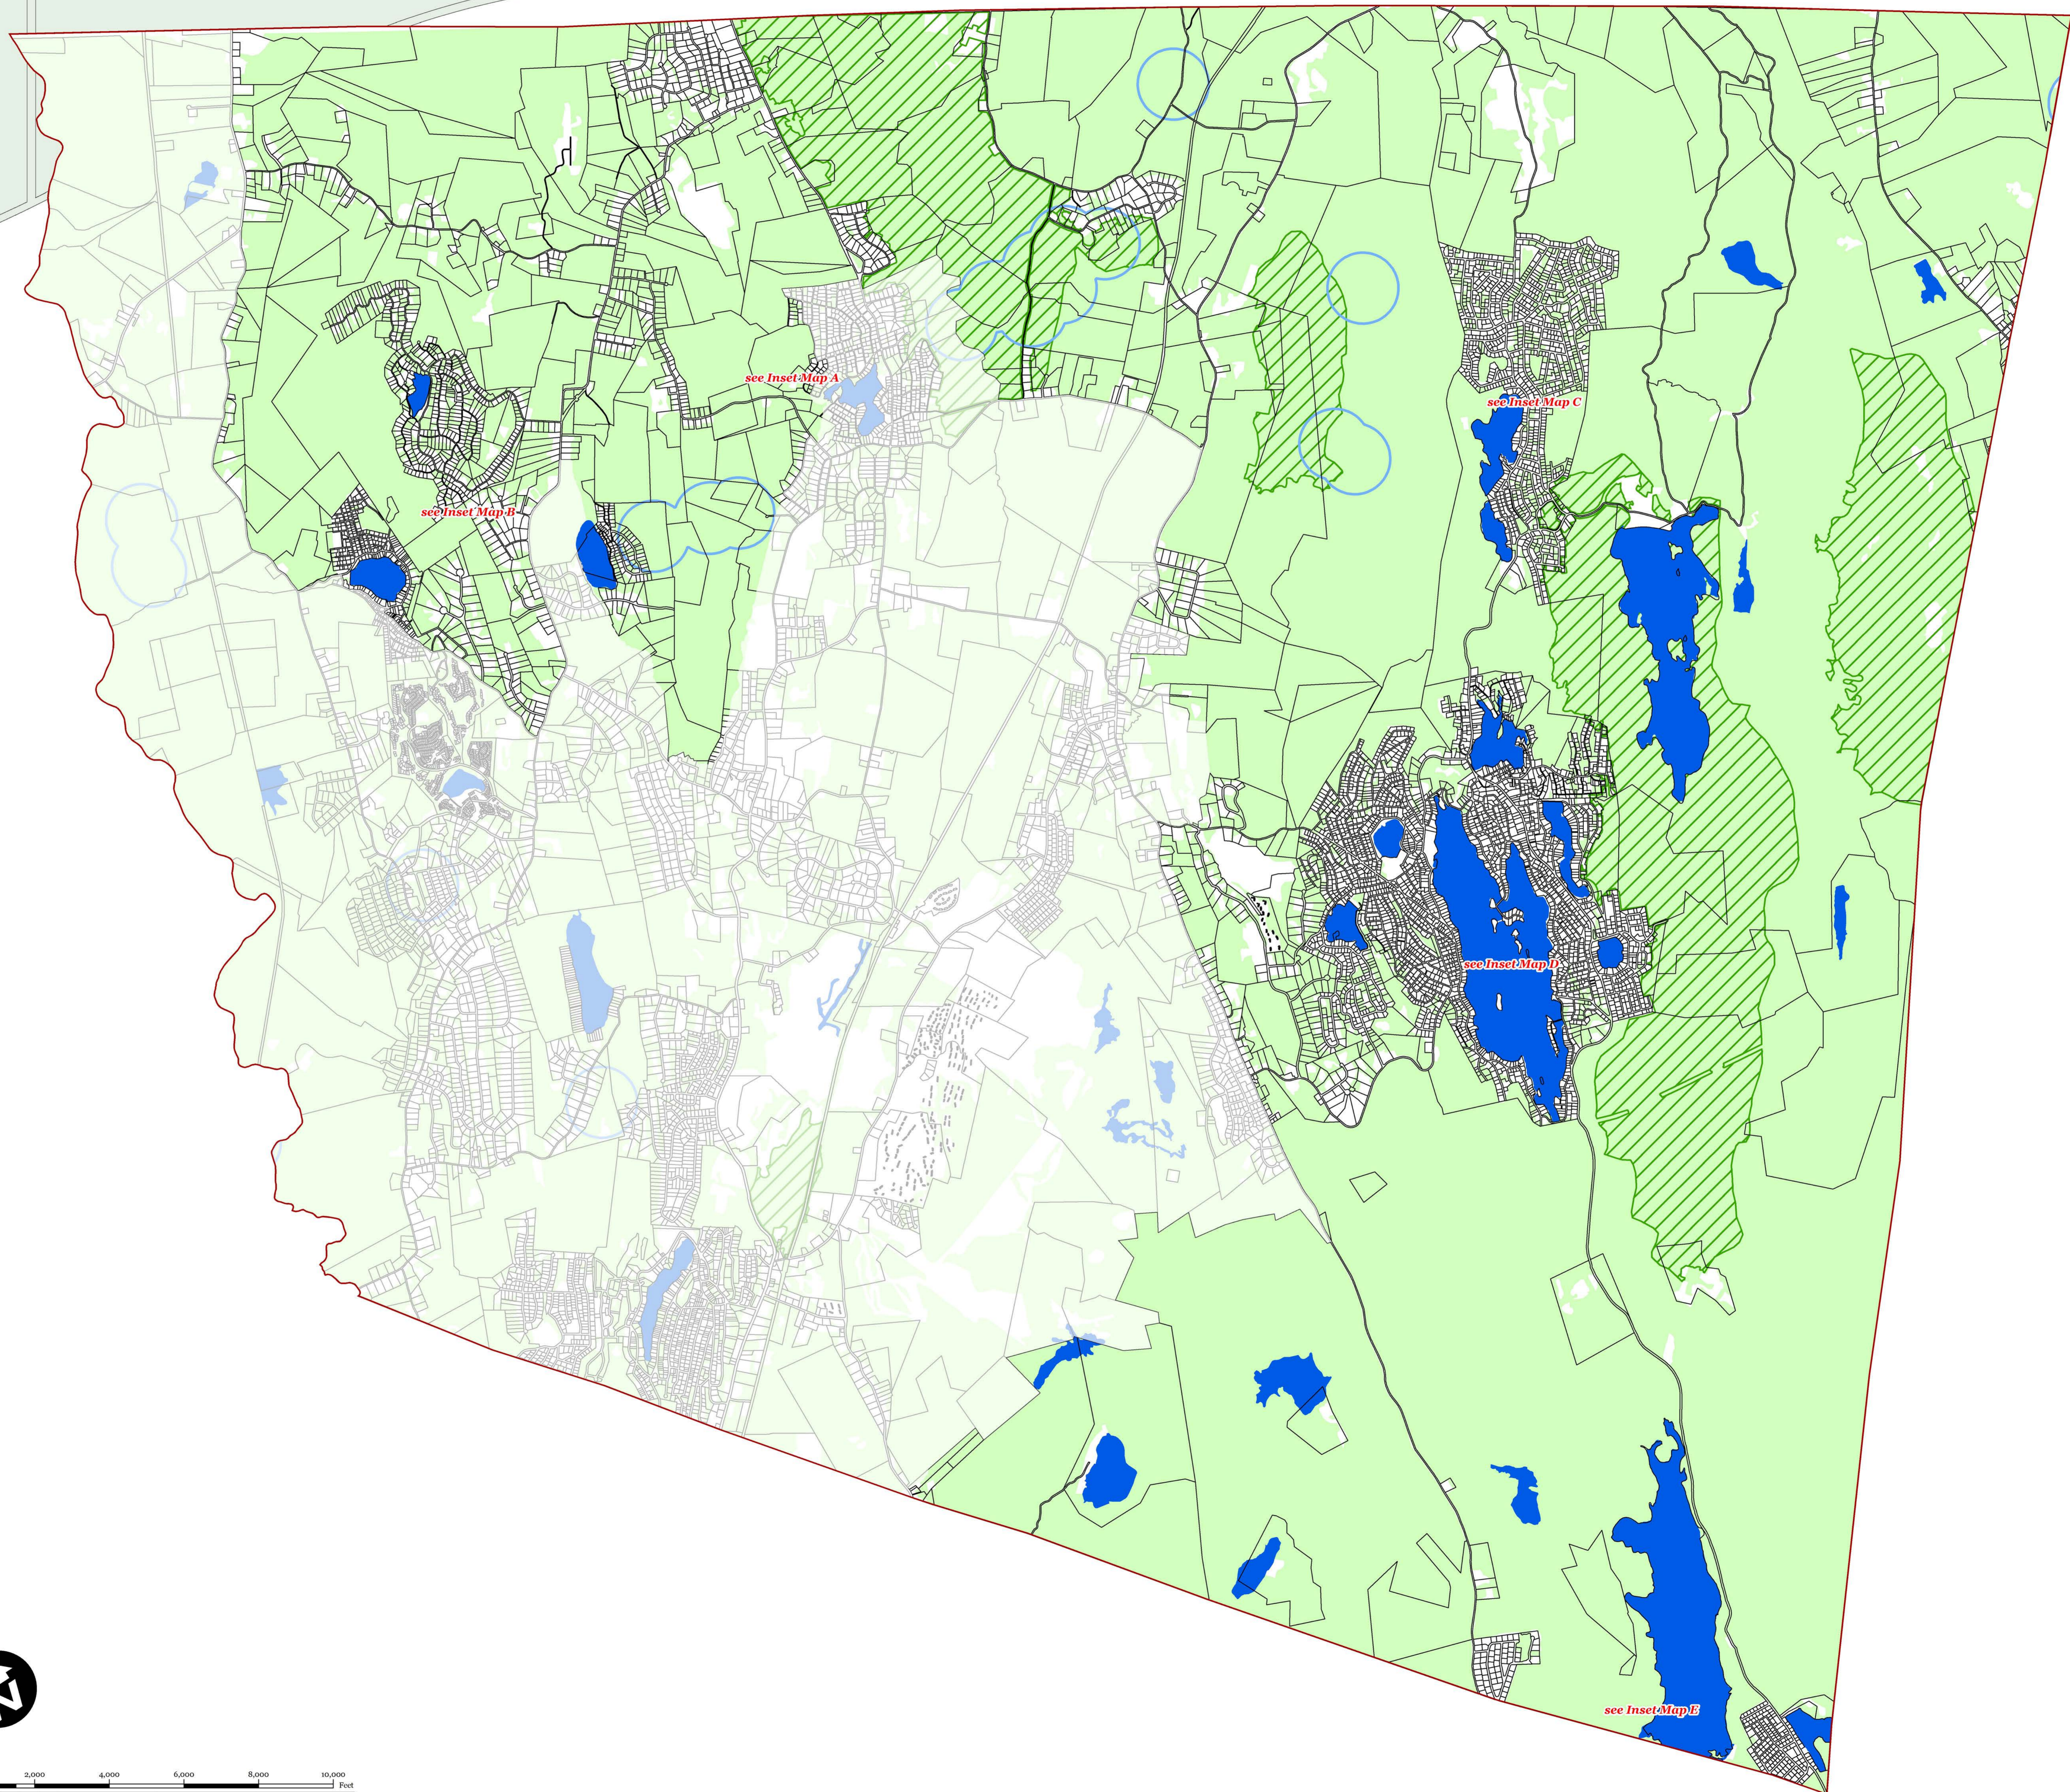

Exhibit 6:

TOWNSHIP OF VERNON, SUSSEX COUNTY, NJ

Township of Vernon
Highlands Preservation Area *

Critical Wildlife Habitat
Significant Natural Areas
Vernal Pools

Legend

- Municipal Boundary
- Parcel Boundaries
- Vernal Pools + 1000ft Buffer
- Significant Natural Areas
- Lakes Greater Than 10 Acres
- Critical Wildlife Habitat

Locator Maps

* Planning Area shown for informational purposes only.