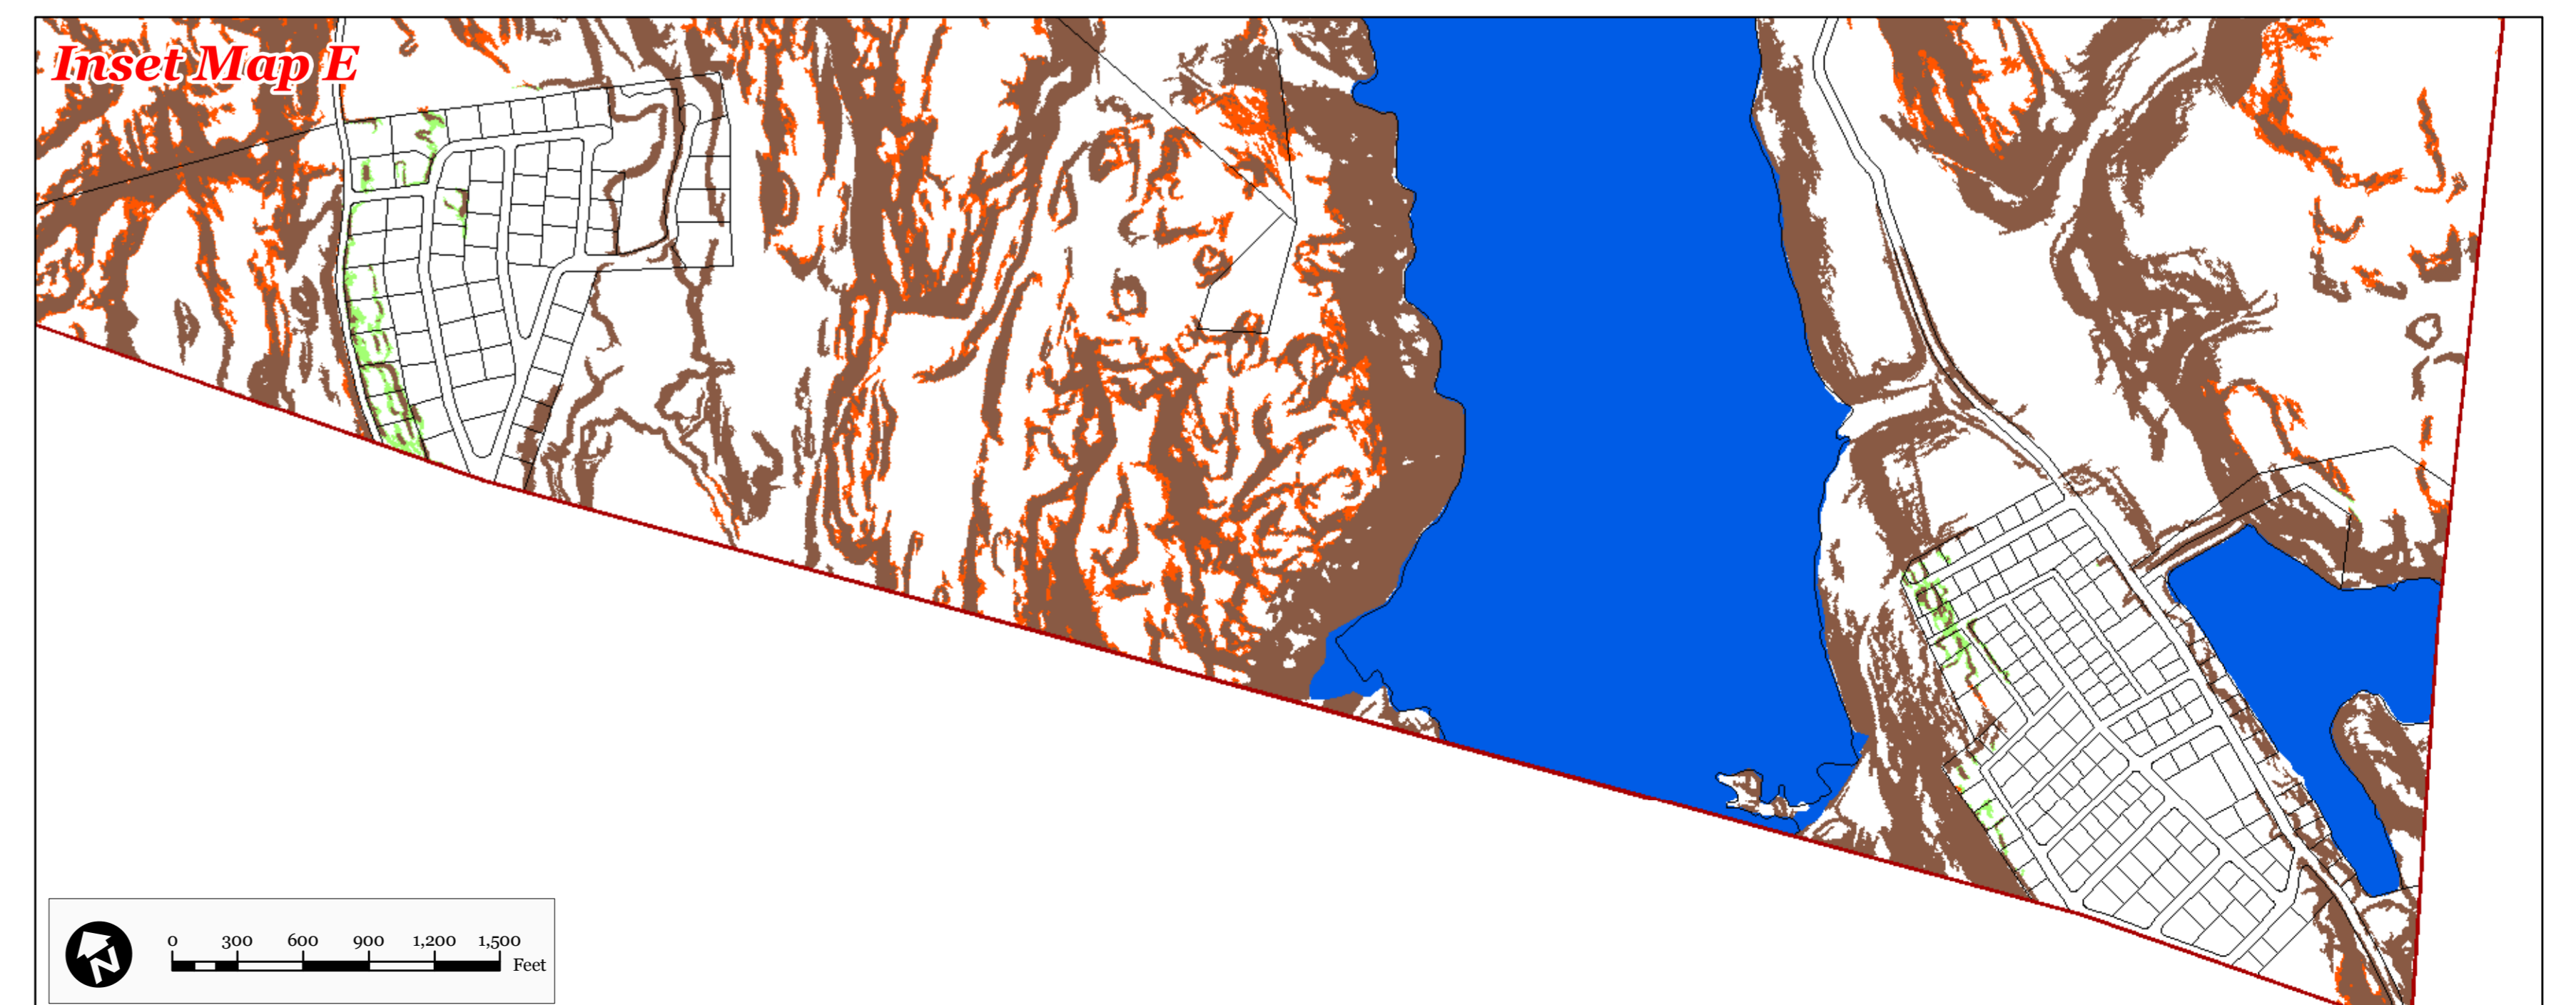

Locator Maps

* Planning Area shown for informational purposes only.

Exhibit 5: (Insets)

TOWNSHIP OF VERNON, SUSSEX COUNTY, NJ

Township of Vernon
Highlands Preservation Area*

Steep Slope Protection Area

Legend

- Municipal Boundary
- Parcel Boundaries
- Lakes Greater Than 10 Acres

Steep Slope Protection Area

- Severely Constrained
- Moderately Constrained
- Constrained/Limited Constrained

Locator Maps

* Planning Area shown for informational purposes only.