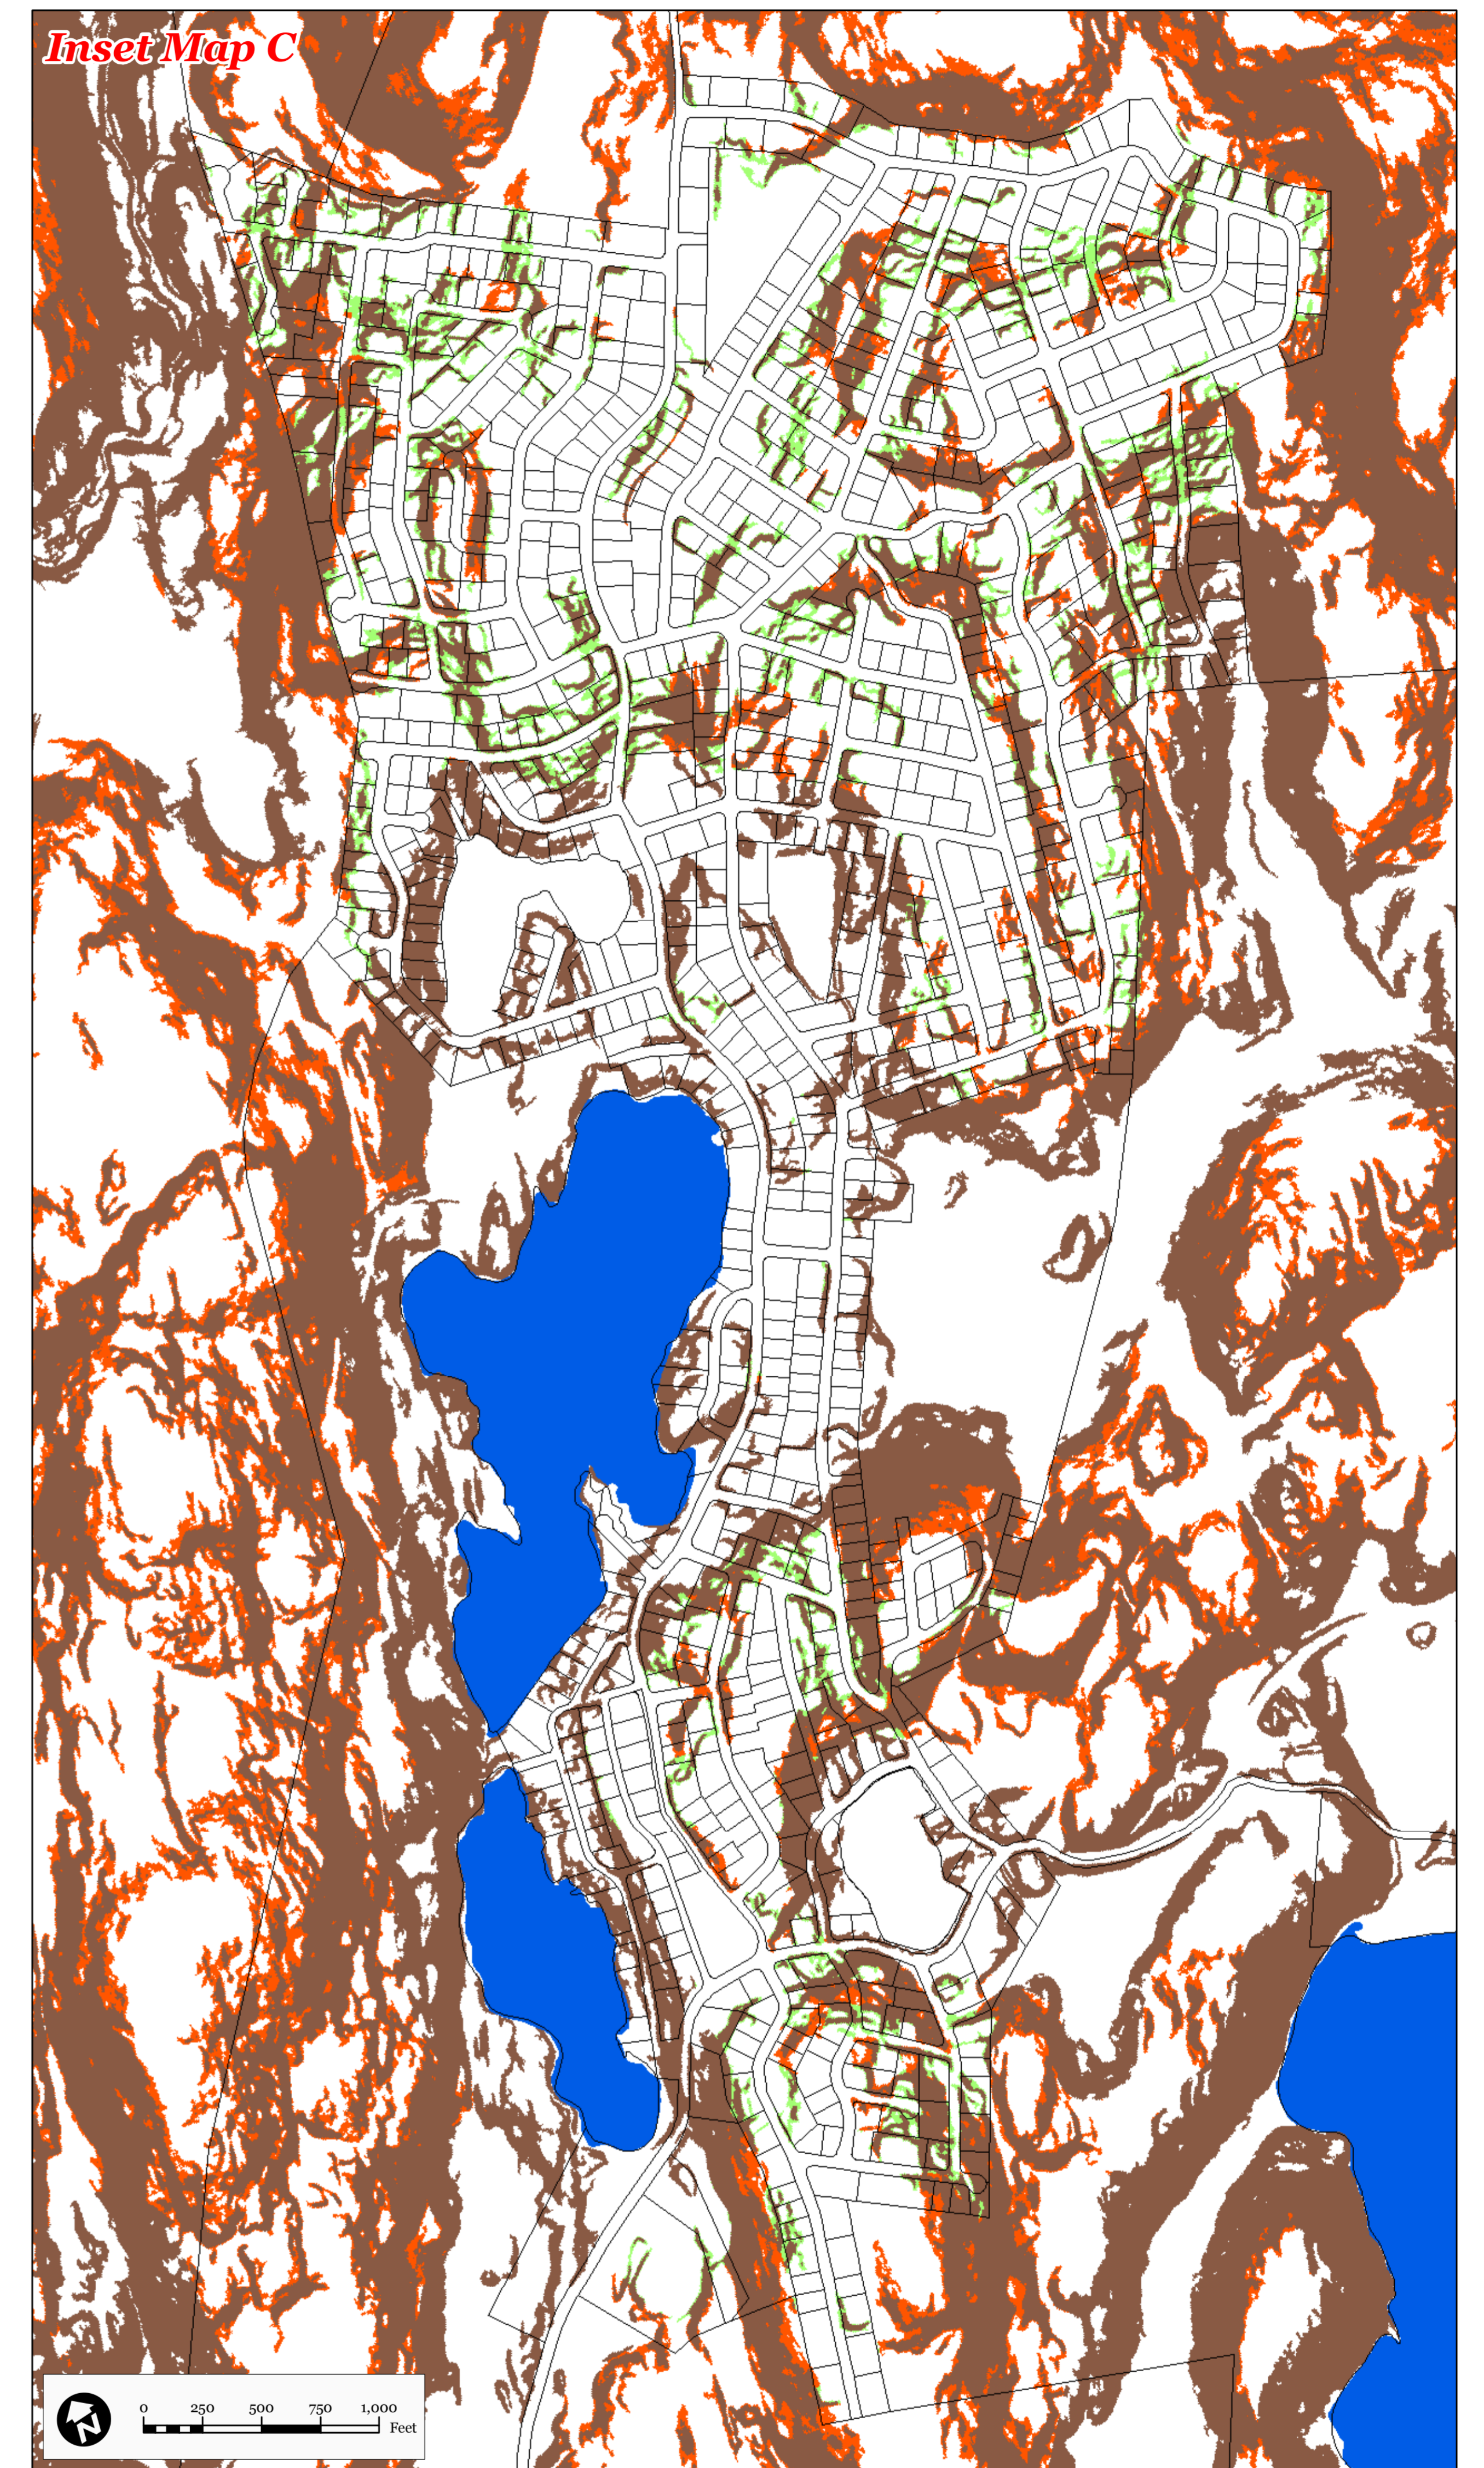

Exhibit 5: (Insets)

TOWNSHIP OF VERNON, SUSSEX COUNTY, NJ

Township of Vernon
Highlands Preservation Area*

Steep Slope Protection Area

Legend

- Municipal Boundary
- Parcel Boundaries
- Lakes Greater Than 10 Acres

Steep Slope Protection Area

- Severely Constrained
- Moderately Constrained
- Constrained/Limited Constrained

Locator Maps

* Planning Area shown for informational purposes only.