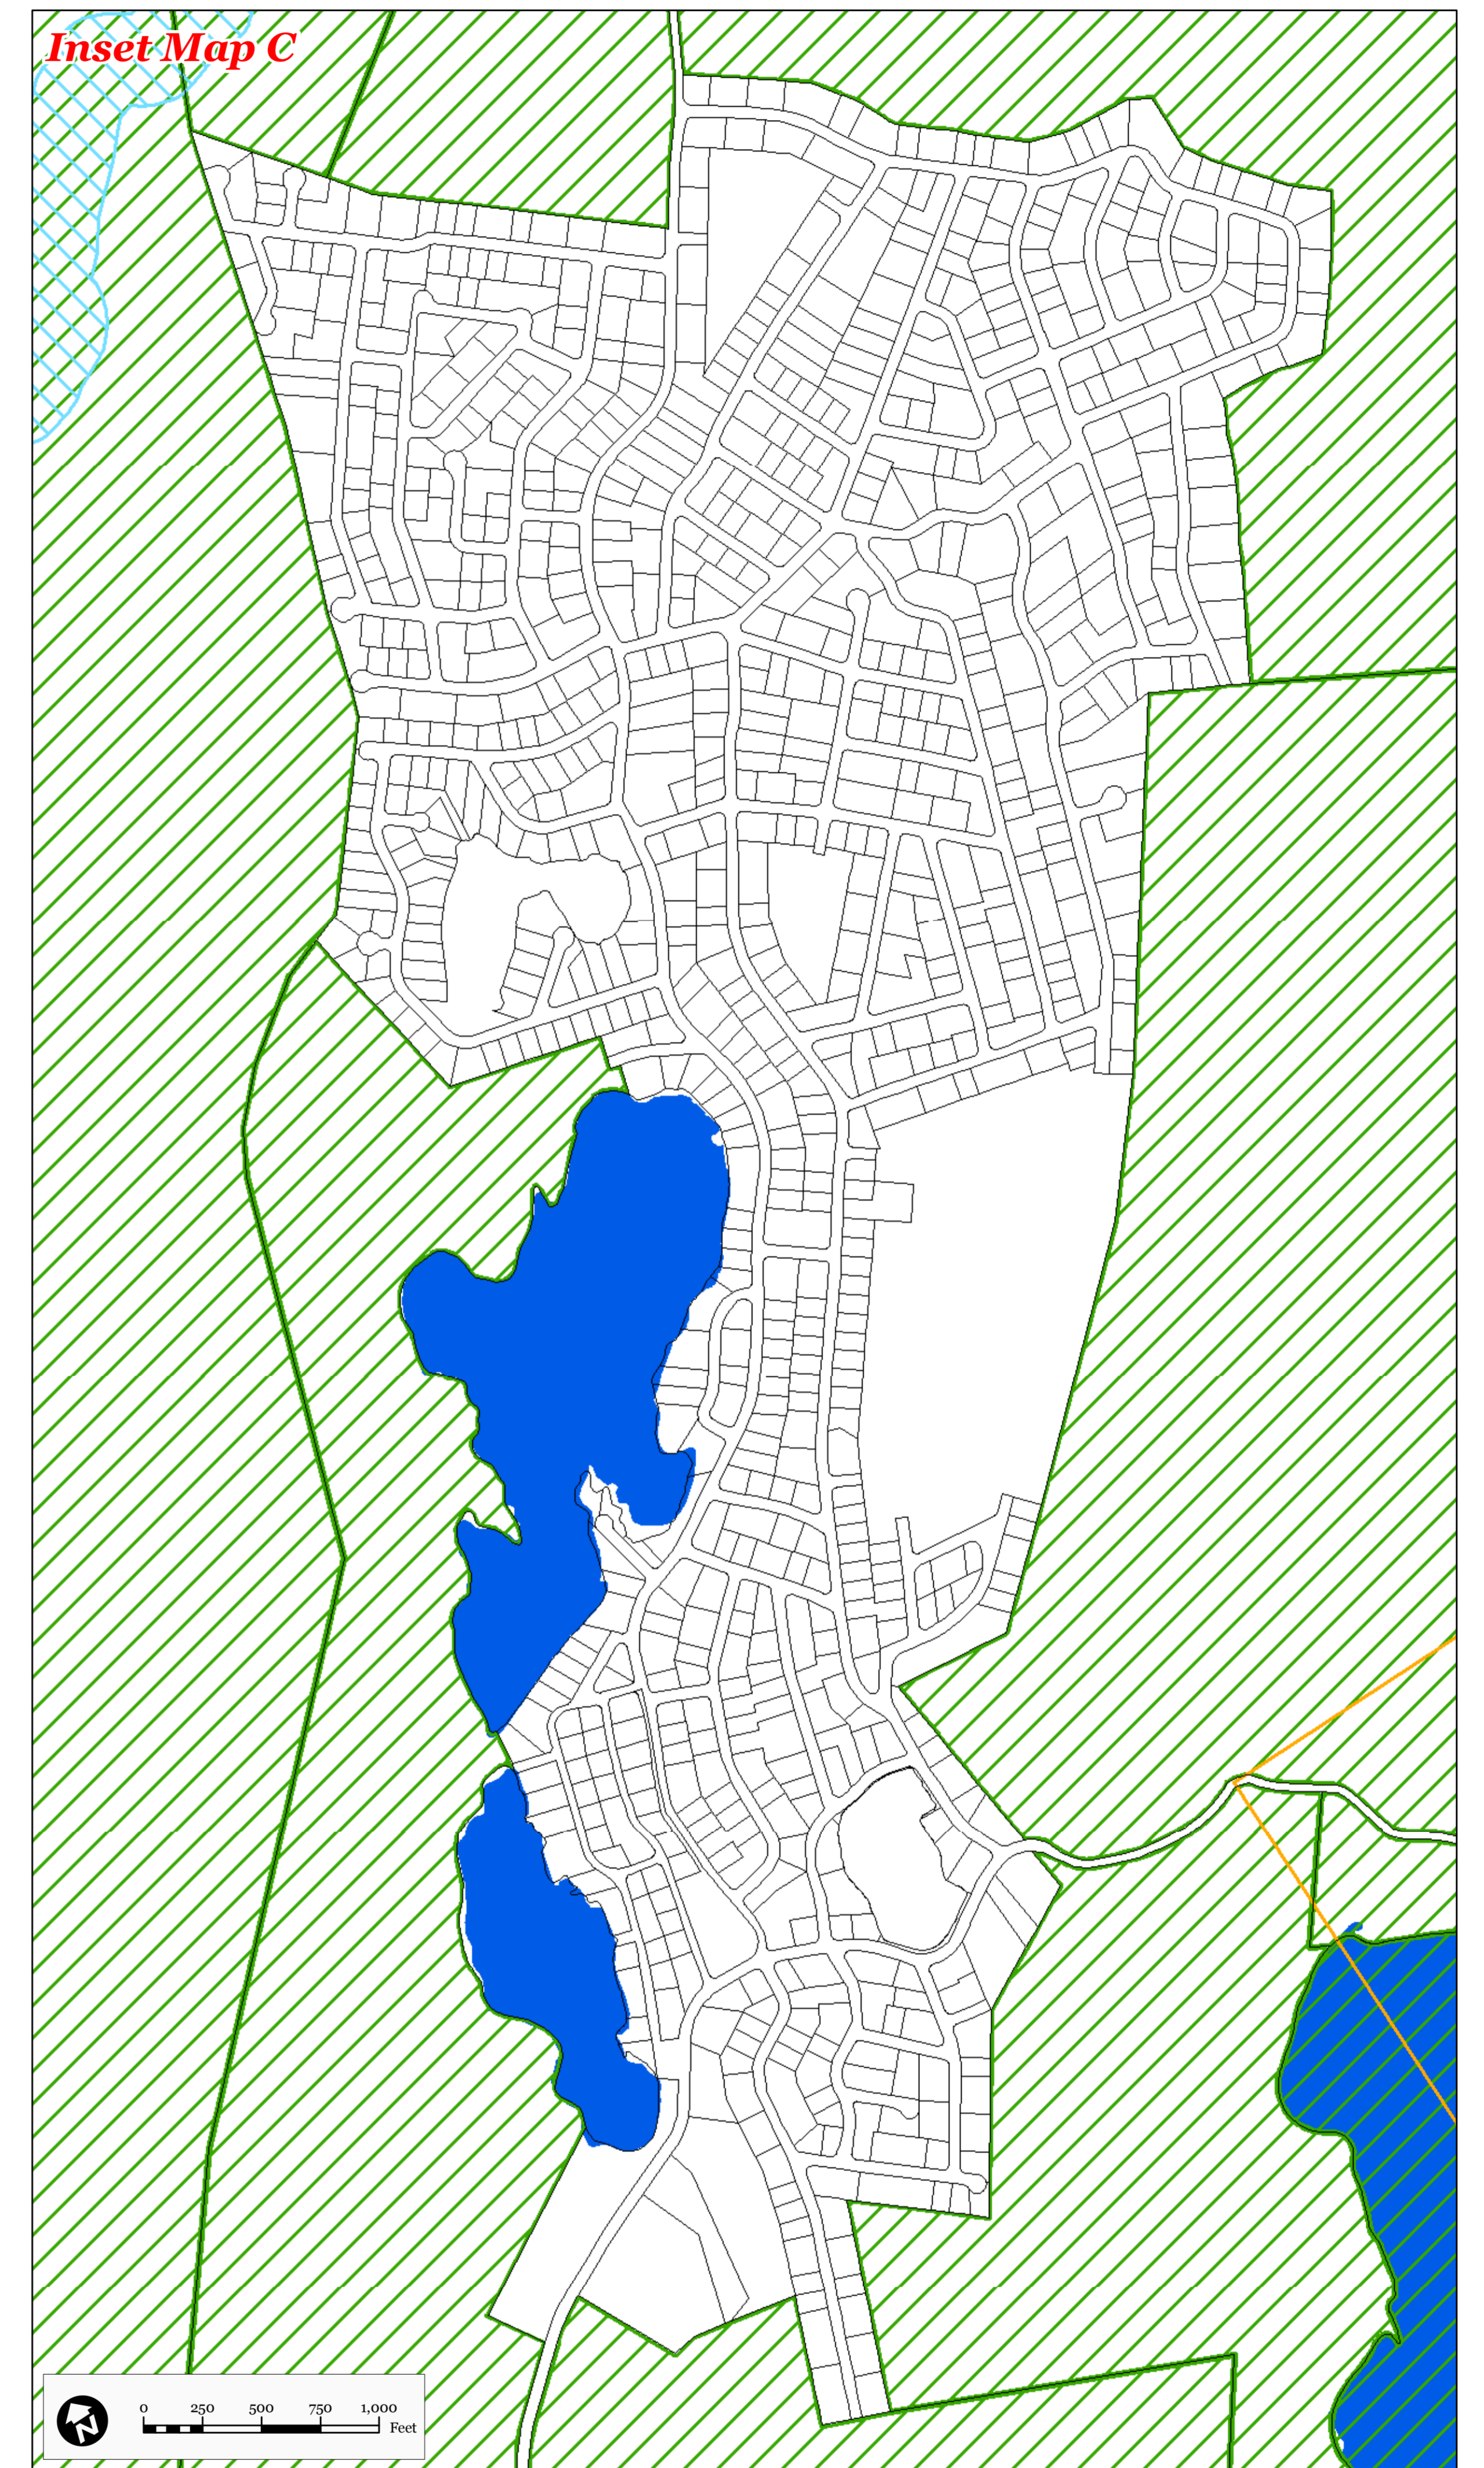

Exhibit 9: (Insets)

TOWNSHIP OF VERNON, SUSSEX COUNTY, NJ

Township of Vernon
Highlands Preservation Area*

Highlands Historic, Cultural
and Archaeological Resources
Highlands Scenic Resources

1. **Legend**
2. Municipal Boundary
   - Parcel Boundaries
   - Scenic Resources
   - Historic Properties
   - NJ Historic Districts
   - Archaeological Grids (1 sqmi)
   - Lakes Greater Than 10 Acres

* Planning Area shown for informational purposes only.