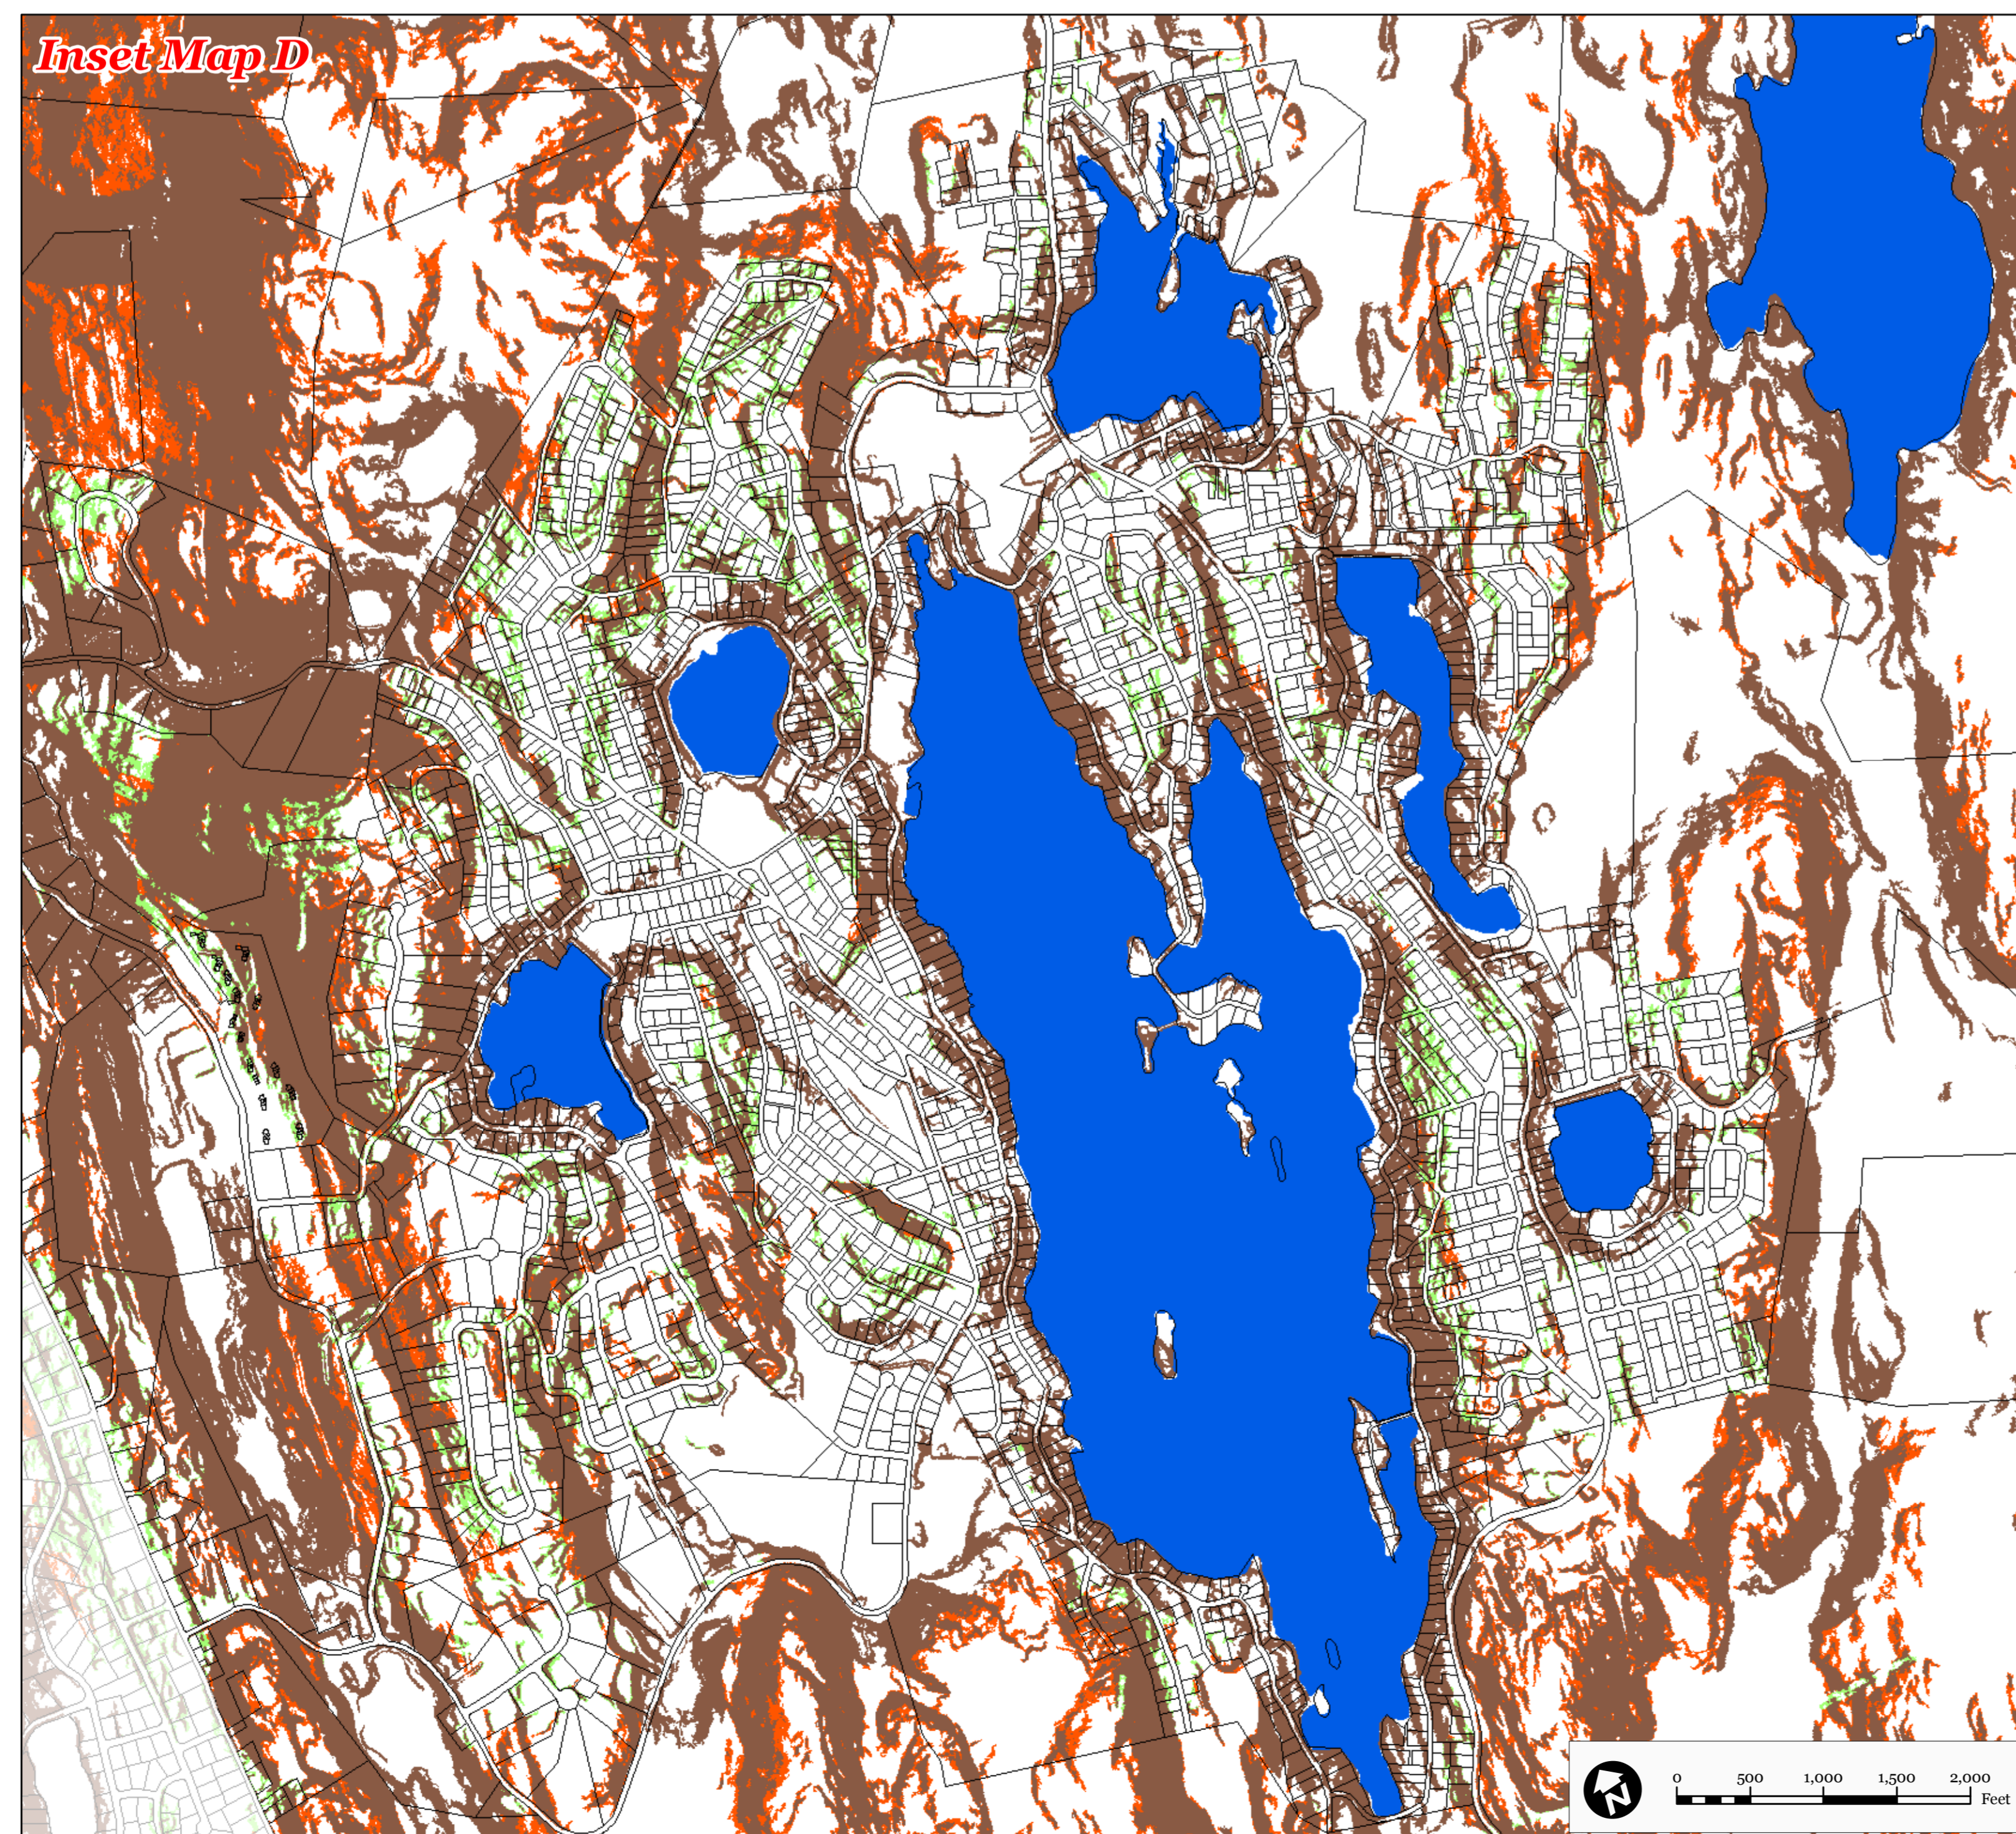

Exhibit 5: (Insets)

TOWNSHIP OF VERNON, SUSSEX COUNTY, NJ

Township of Vernon
Highlands Preservation Area*

Steep Slope Protection Area

Legend

- Municipal Boundary
- Parcel Boundaries
- Lakes Greater Than 10 Acres

Steep Slope Protection Area

- Severely Constrained
- Moderately Constrained
- Constrained/Limited Constrained

Locator Maps

* Planning Area shown for informational purposes only.