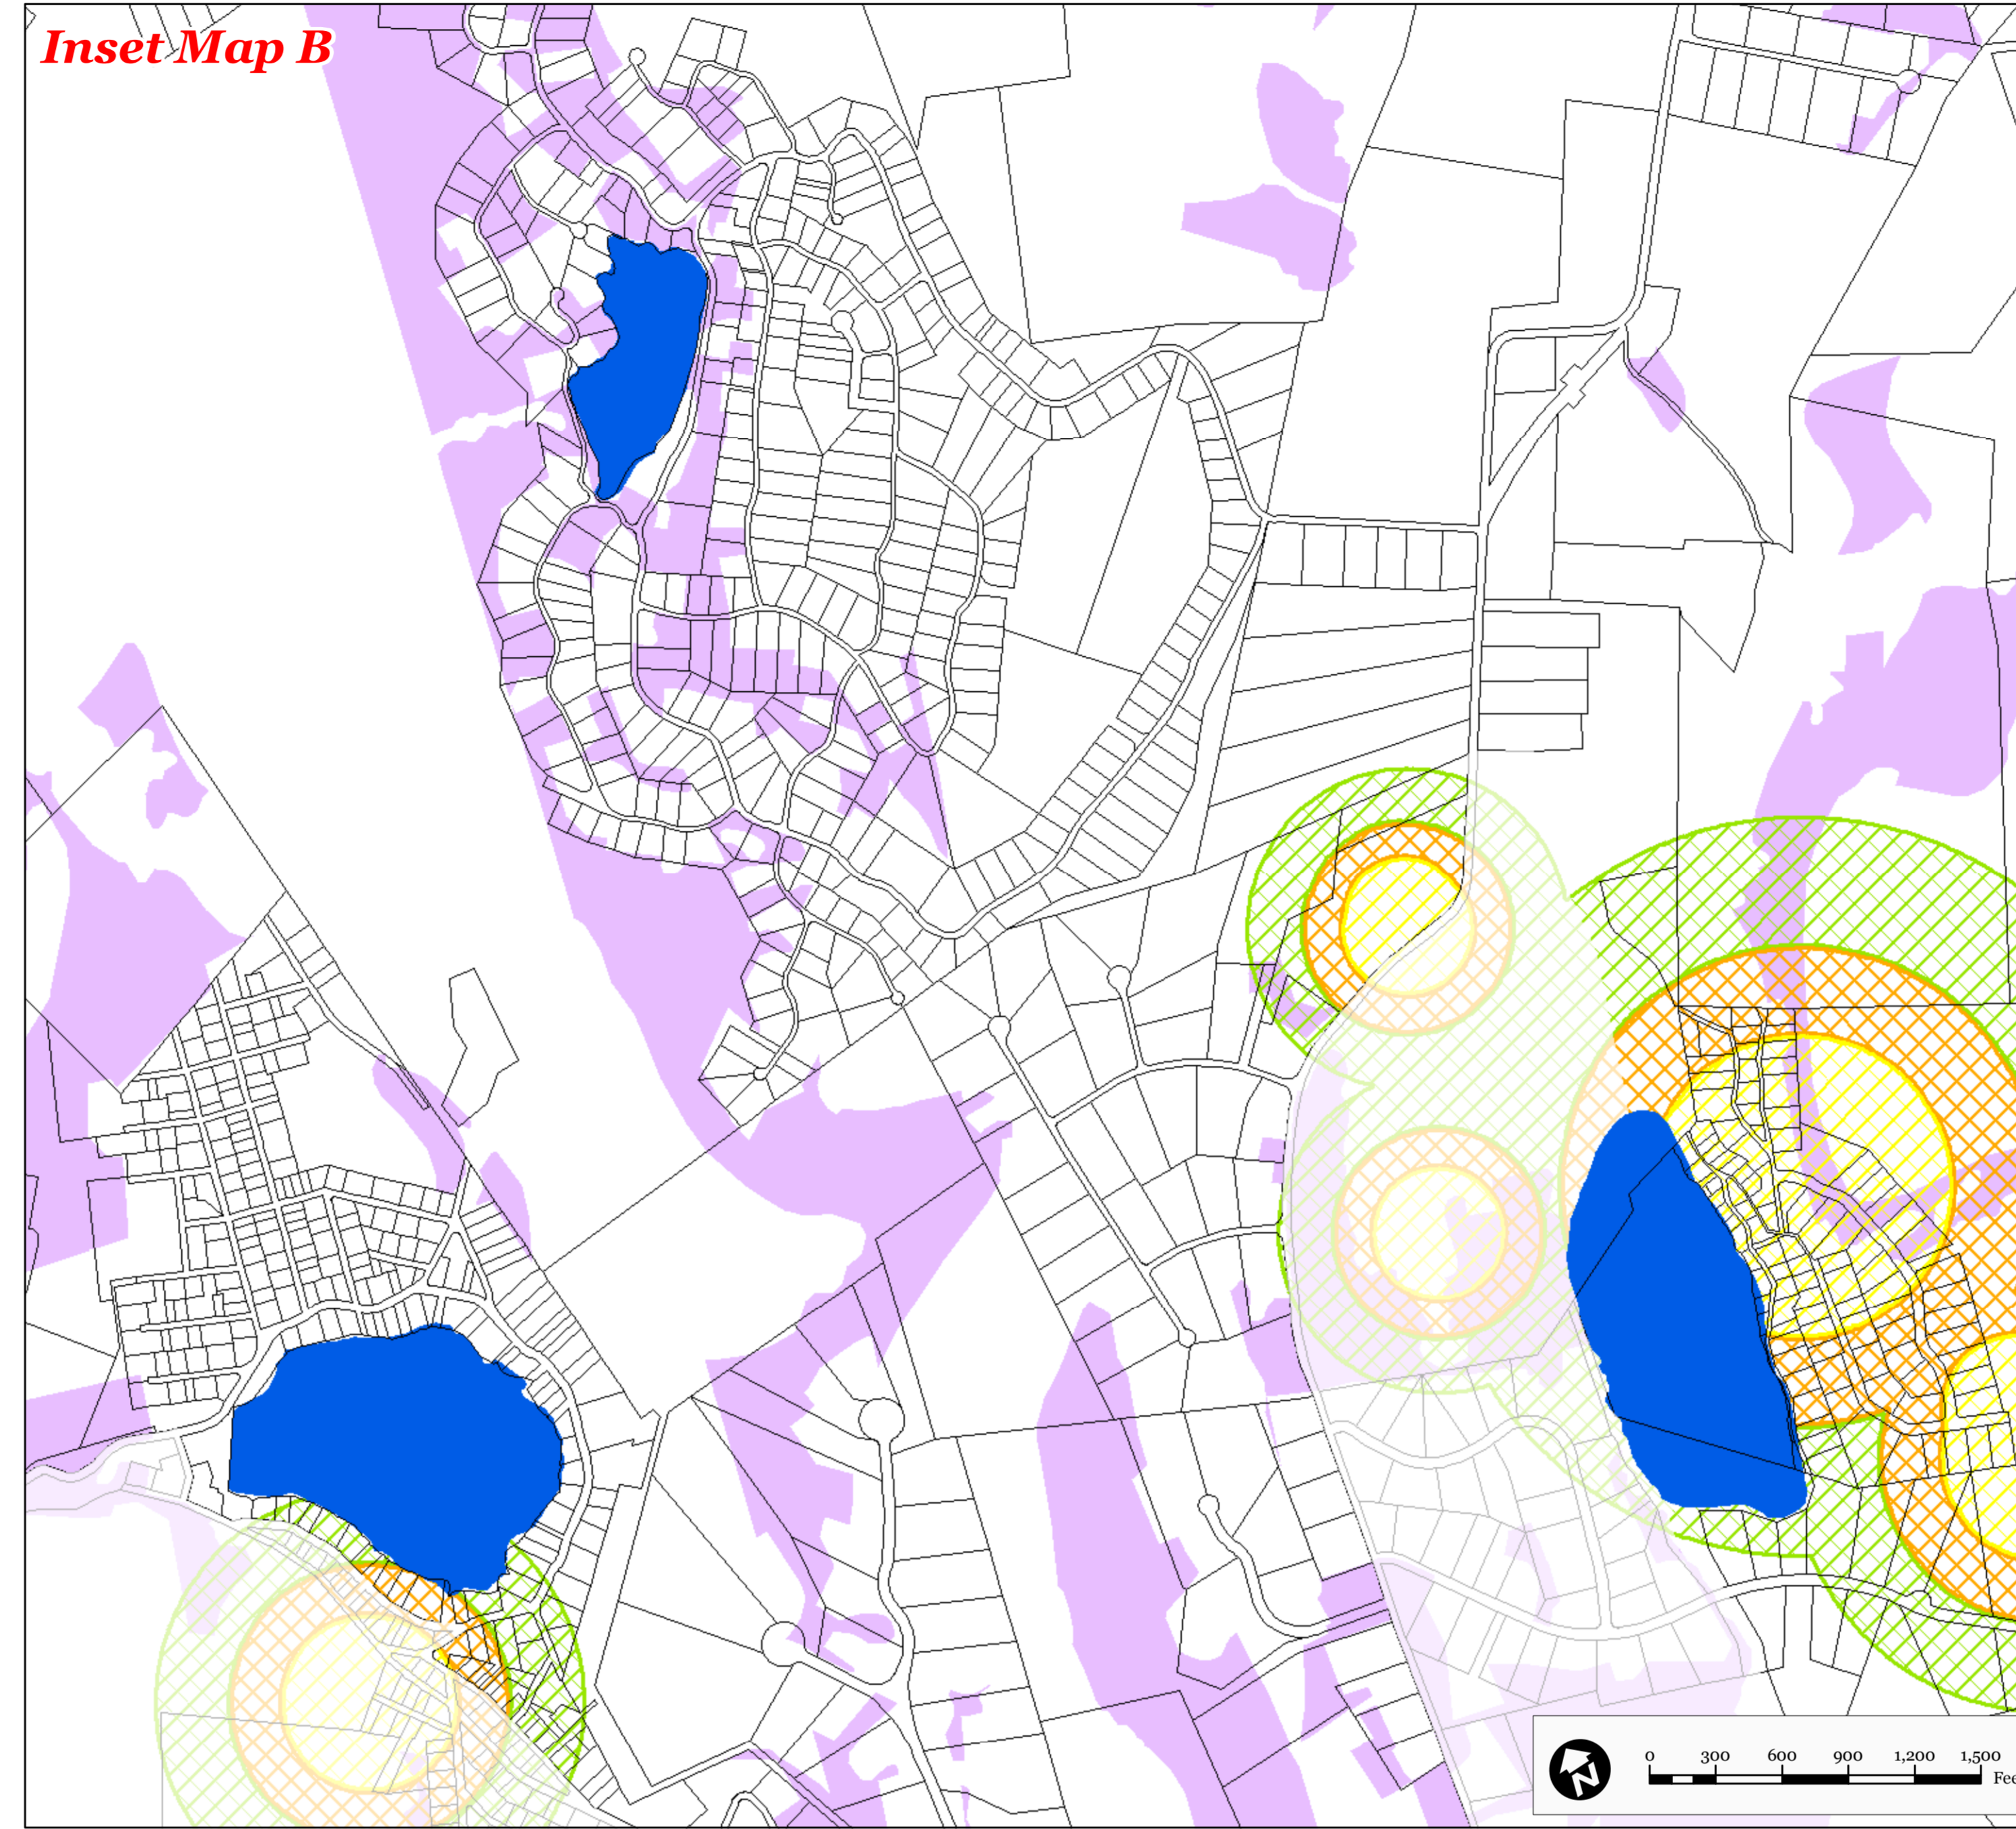

Legend

- Municipal Boundary
- Parcel Boundaries
- Lakes Greater Than 10 Acres
- Carbonate Rock Areas
- Prime Ground Water Recharge Areas

Wellhead Protection Areas

- (Tier 1) 2-Year
- (Tier 2) 5-Year
- (Tier 3) 12-Year