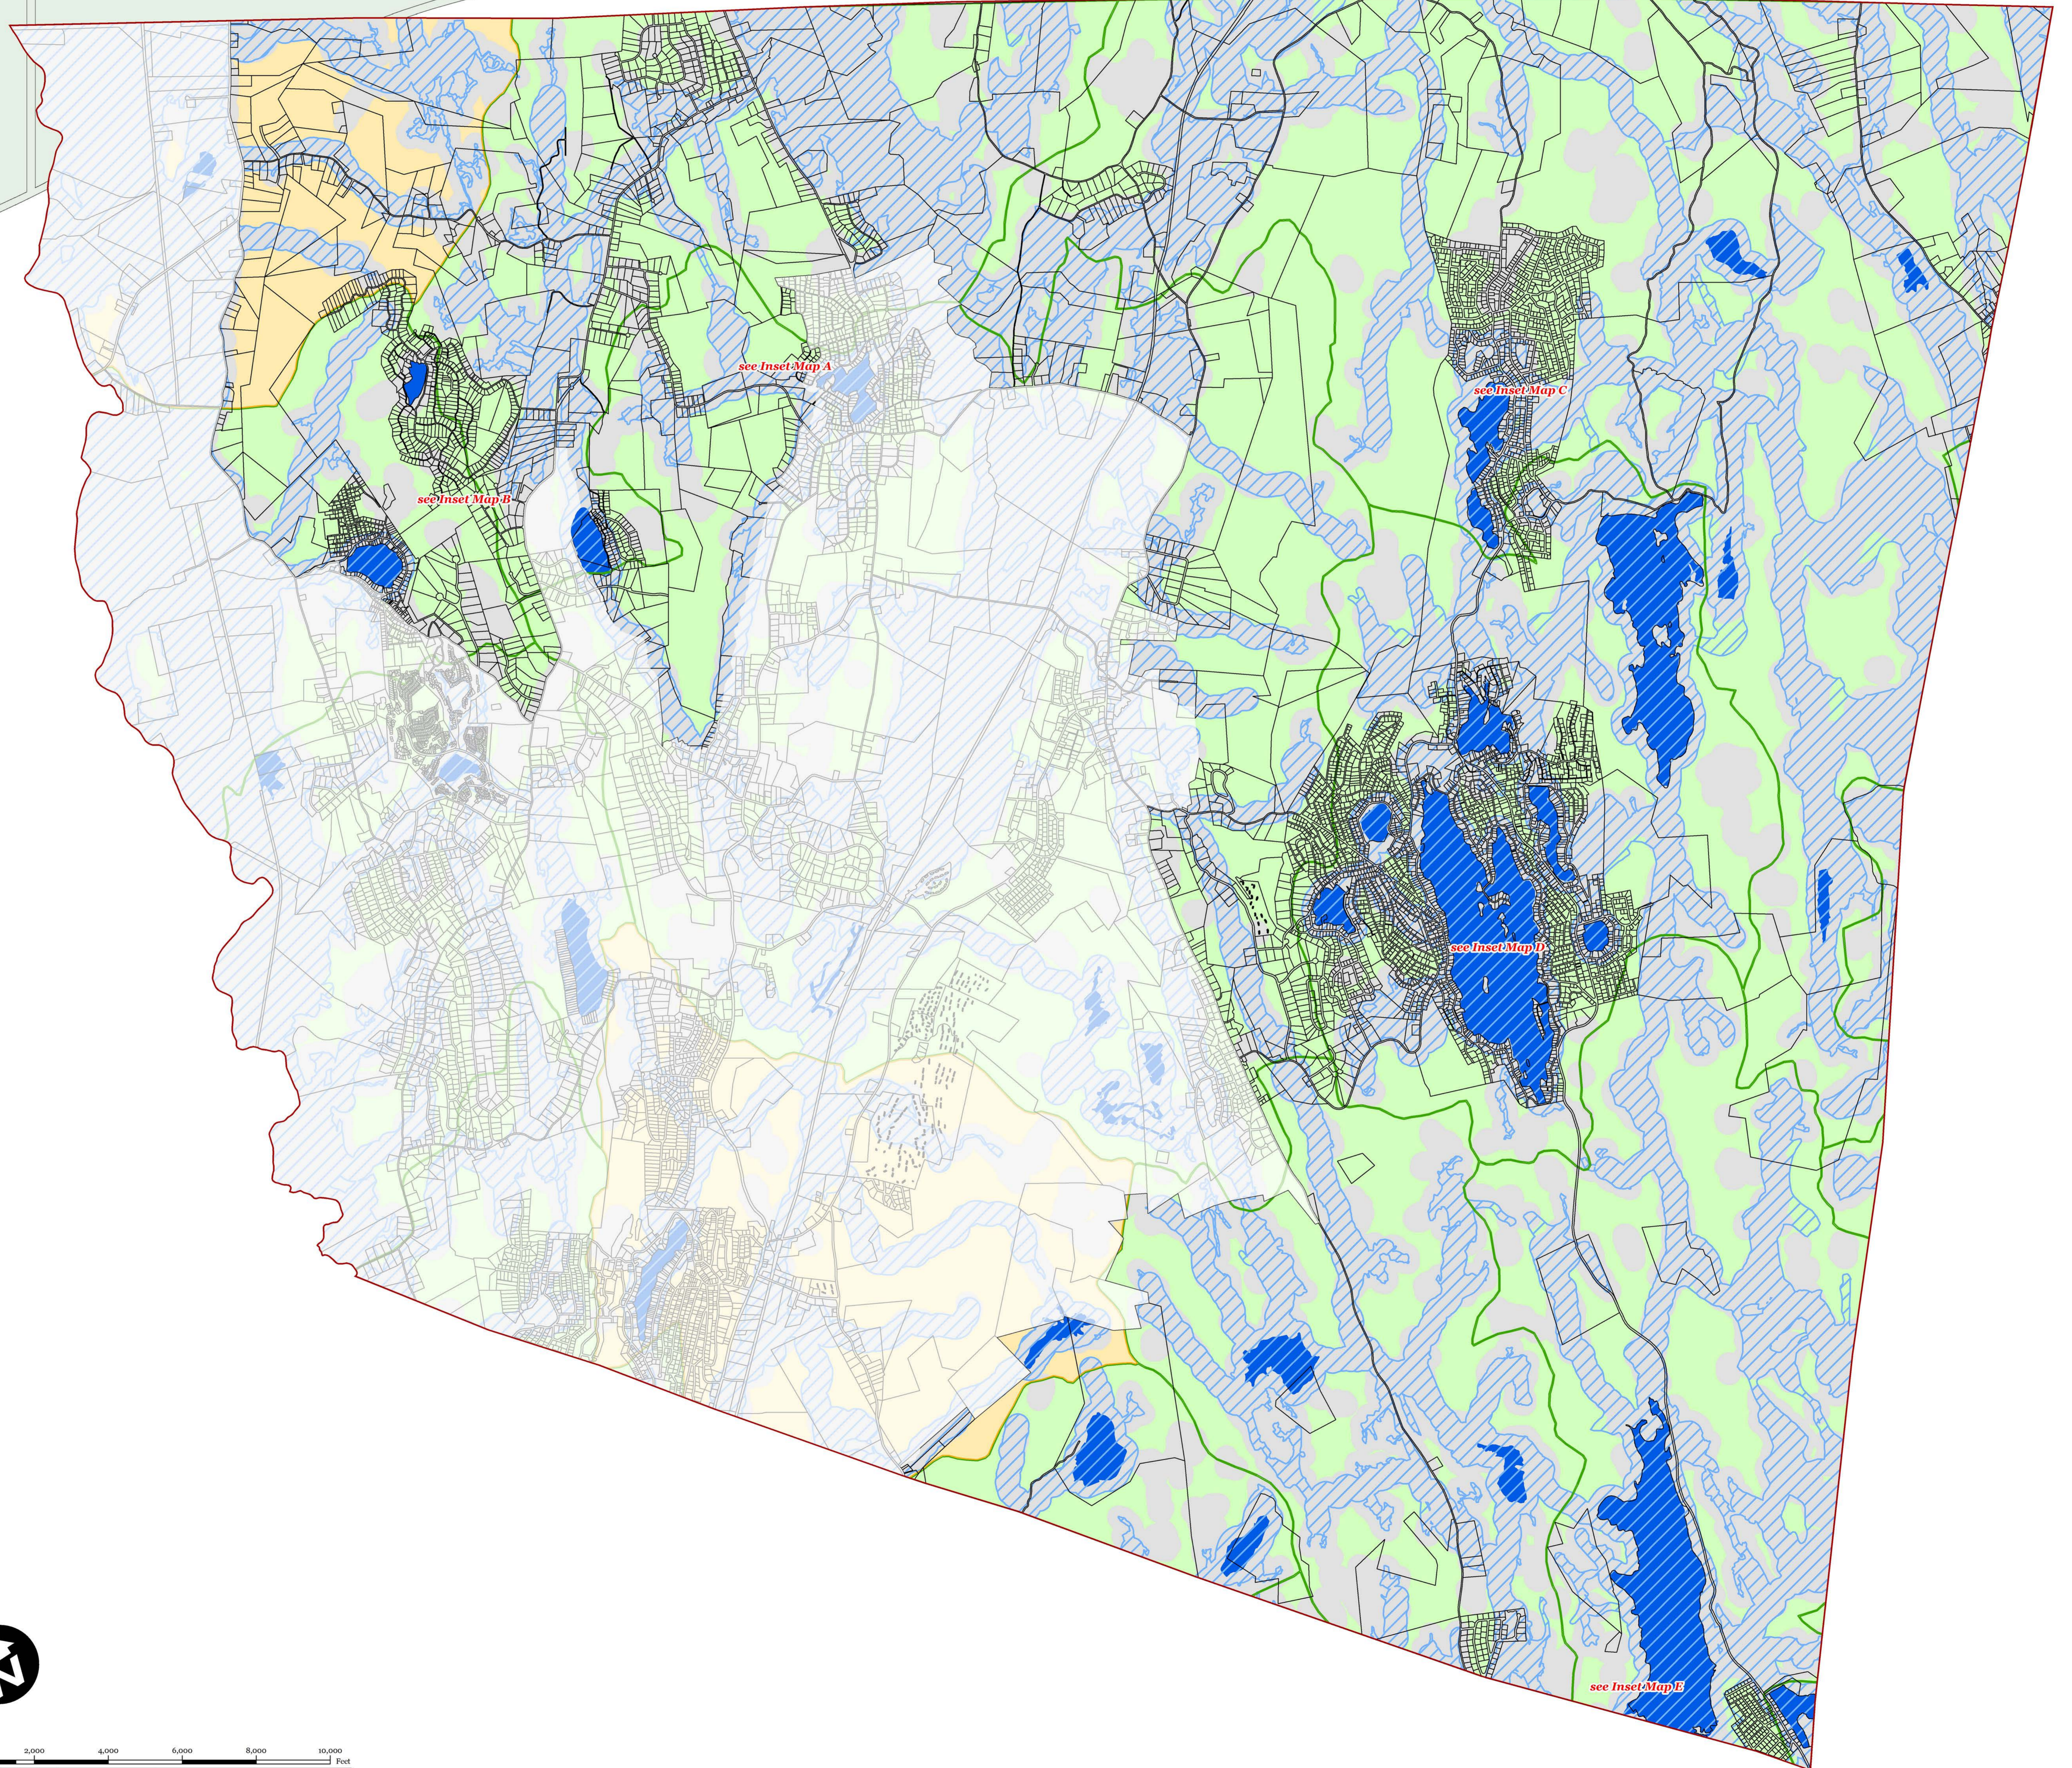

Exhibit 4:

TOWNSHIP OF VERNON, SUSSEX COUNTY, NJ

Township of Vernon
Highlands Preservation Area *

Riparian Area
Riparian Subwatershed Integrity Areas

Legend

- Municipal Boundary
- Parcel Boundaries
- Riparian Area
- Lakes Greater Than 10 Acres
- Highlands Open Water Buffers (300ft)
- **Riparian Integrity**
  By HUC-14 Subwatershed
  - Moderate
  - High

Locator Maps

* Planning Area shown for informational purposes only.