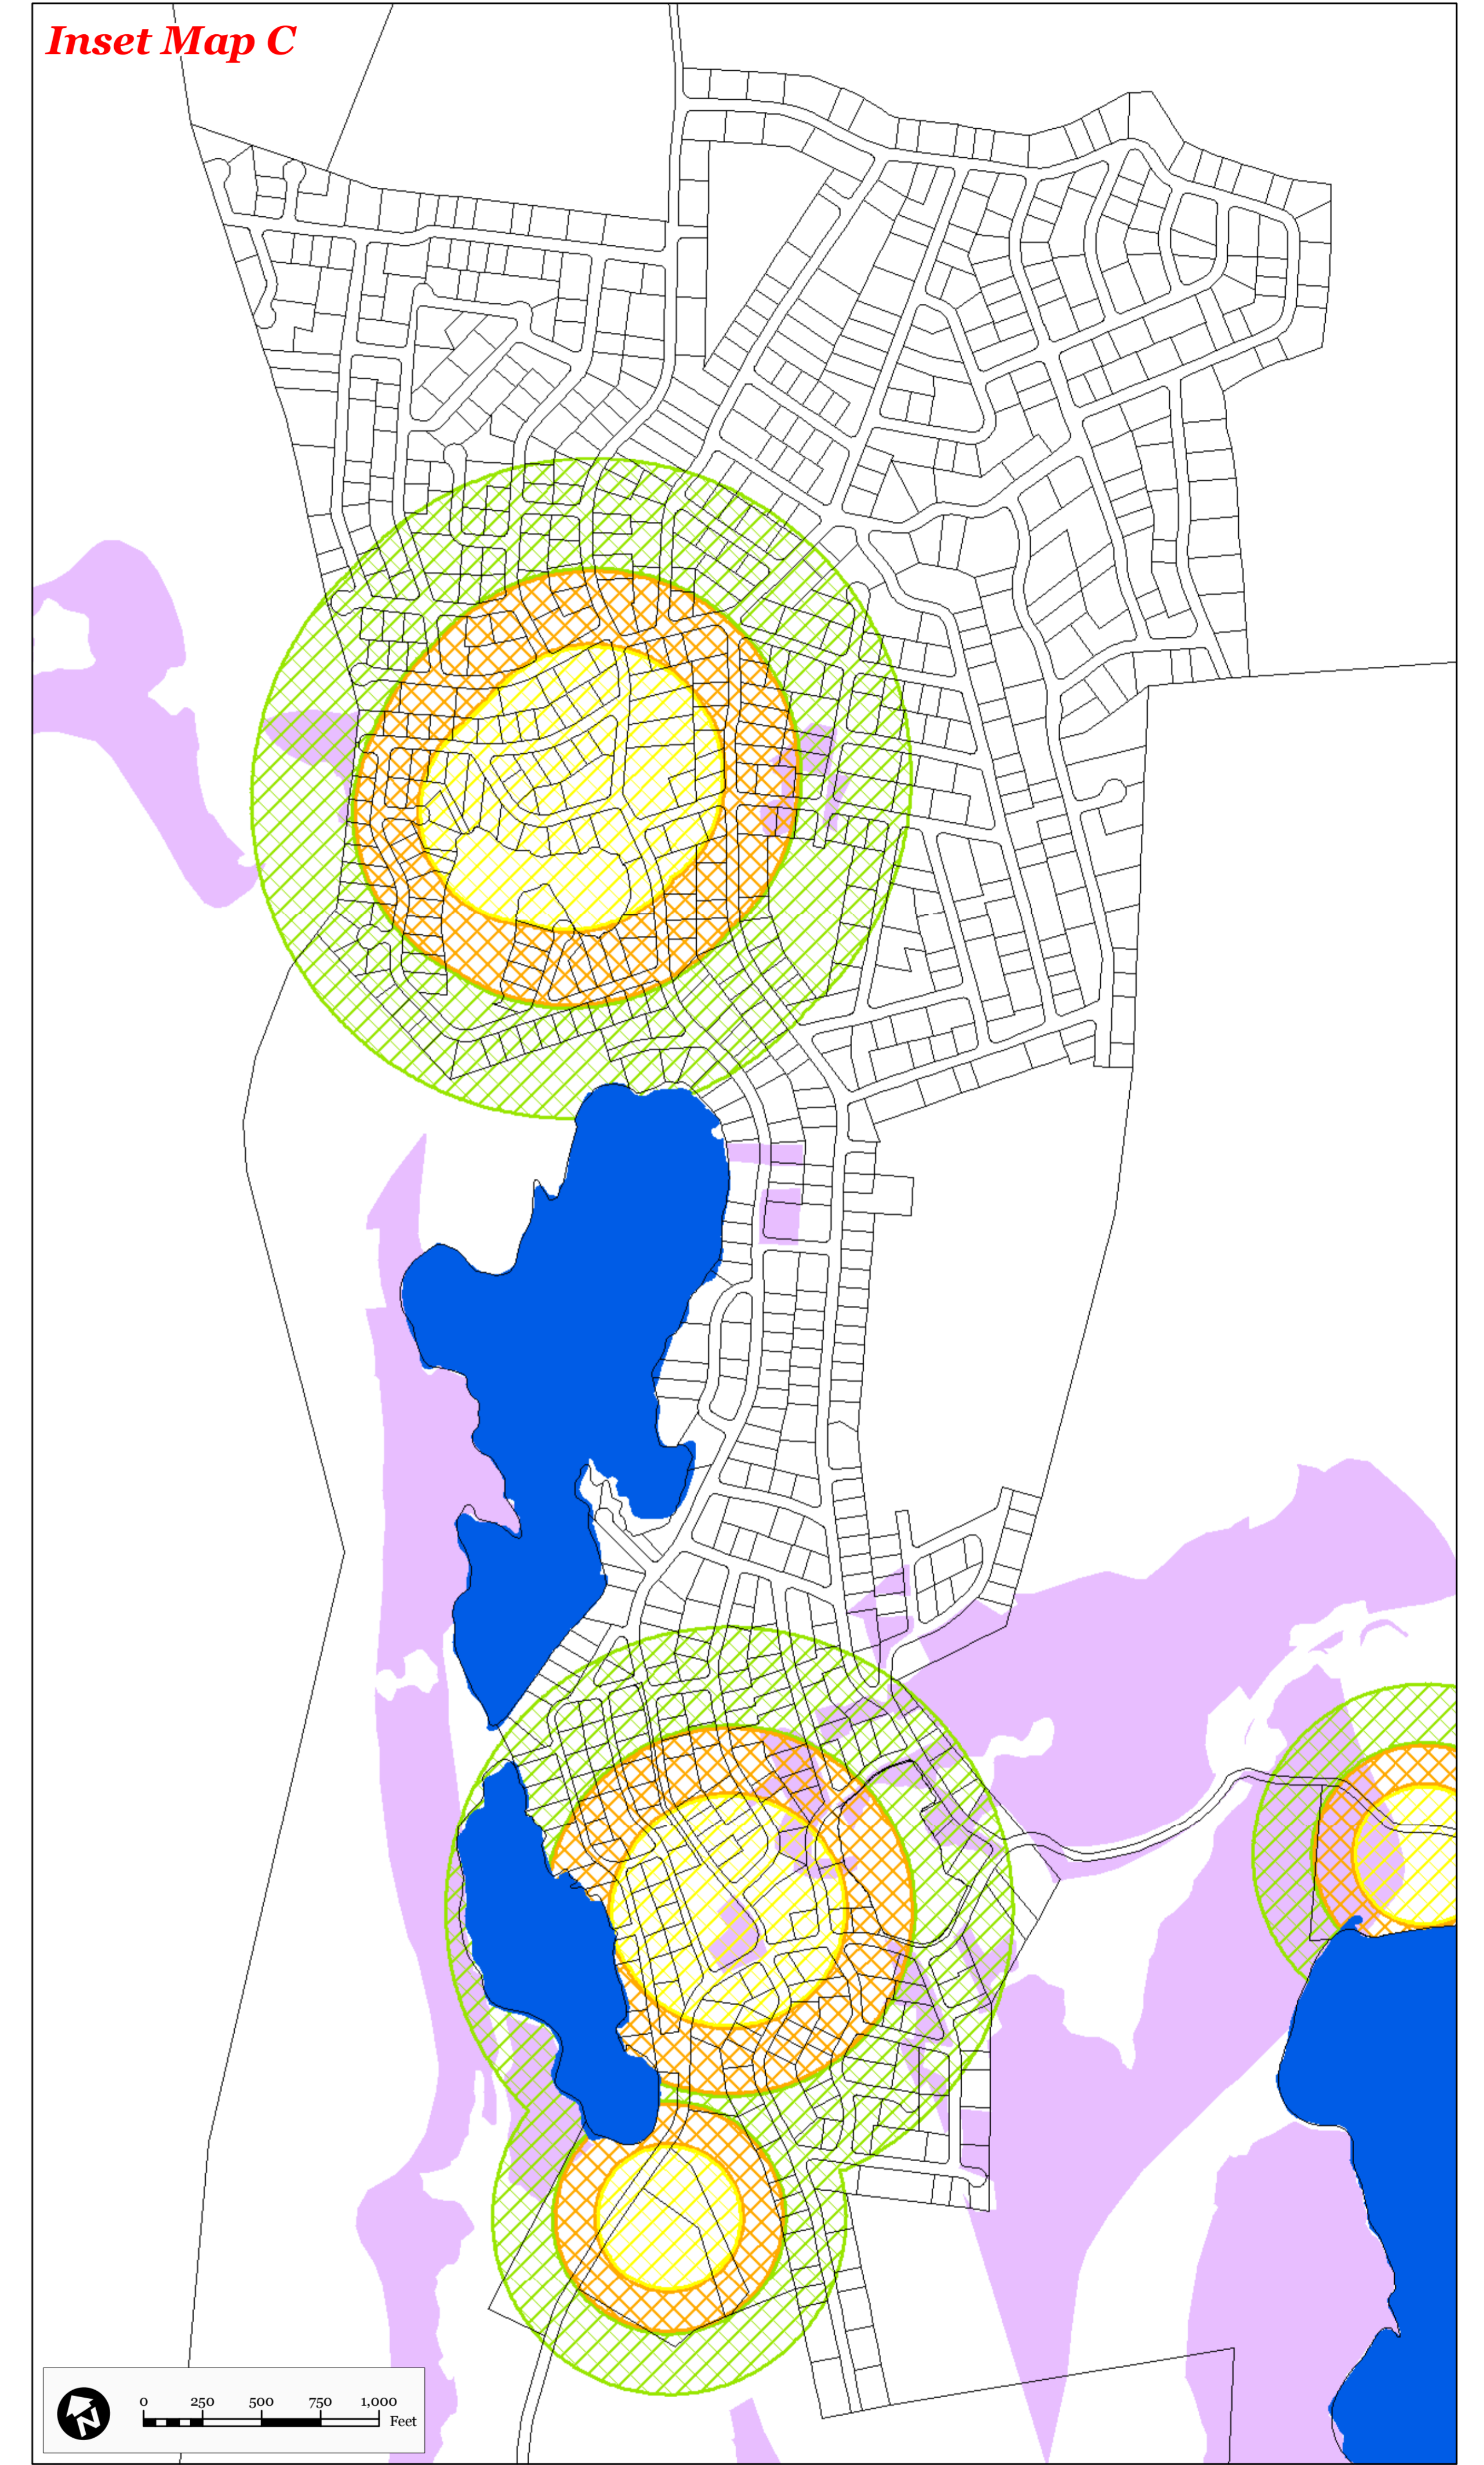

Exhibit 7: (Insets)

TOWNSHIP OF VERNON, SUSSEX COUNTY, NJ

Township of Vernon
Highlands Preservation Area*

Carbonate Rock Area
Prime Ground Water Recharge Area
Wellhead Protection Areas

Legend

- Municipal Boundary
- Parcel Boundaries
- Lakes Greater Than 10 Acres
- Carbonate Rock Areas
- Prime Ground Water Recharge Areas

Wellhead Protection Areas

- (Tier 1) 2-Year
- (Tier 2) 5-Year
- (Tier 3) 12-Year

Locator Maps

* Planning Area shown for informational purposes only.