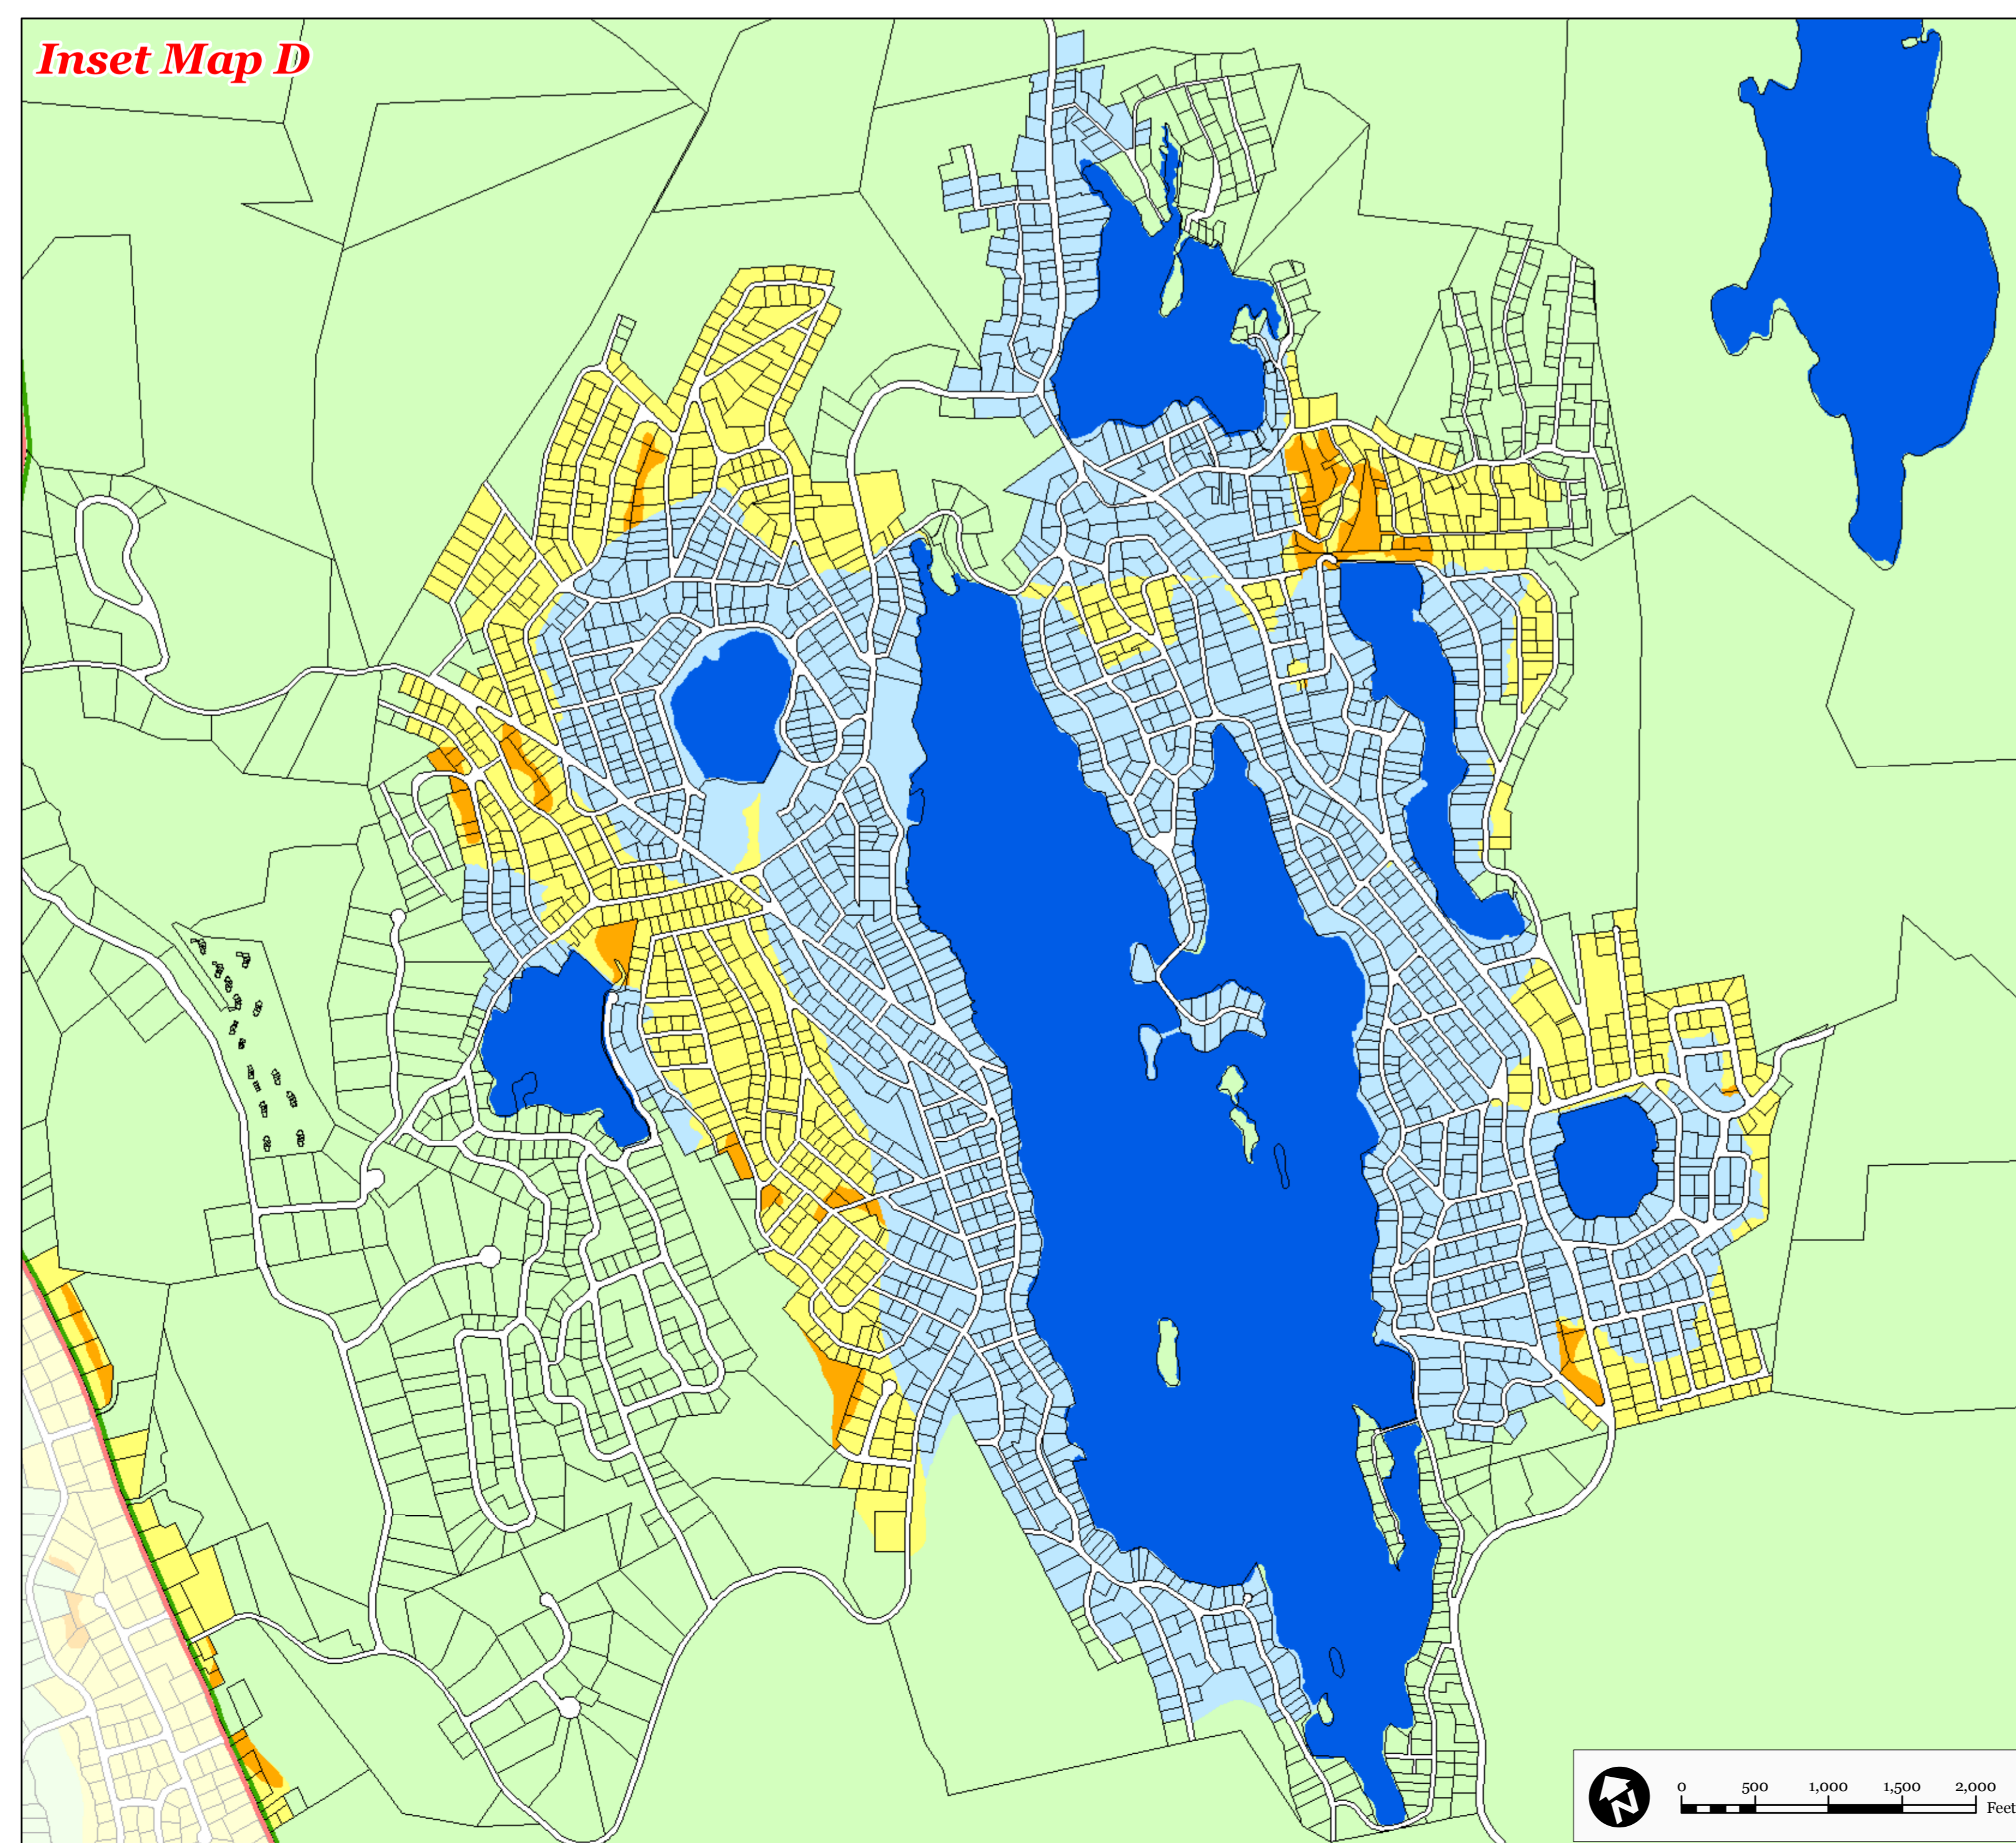

Locator Maps

* Planning Area shown for informational purposes only.

Exhibit 1: (Insets)

TOWNSHIP OF VERNON, SUSSEX COUNTY, NJ

Township of Vernon
Highlands Preservation Area*

Highlands Zones and Sub-Zones

Legend

- Municipal Boundary
- Parcel Boundaries
- Highlands Planning Area
- Highlands Preservation Area
- Lakes Greater Than 10 Acres
- Land Use Capability Zone**
- Protection
- Conservation
- Existing Community
- Land Use Capability Sub-Zone**
- Existing Community Environmentally Constrained
- Conservation Environmentally Constrained
- Lake Community
- Wildlife Management

Legend

-  Municipal Boundary
-  Parcel Boundaries
-  Forest Resource Area
-  Lakes Greater Than 10 Acres
-  Total Forest Area
- Forest Integrity
By HUC14 Subwatershed
-  High

Locator Maps

* Planning Area shown for informational purposes only.