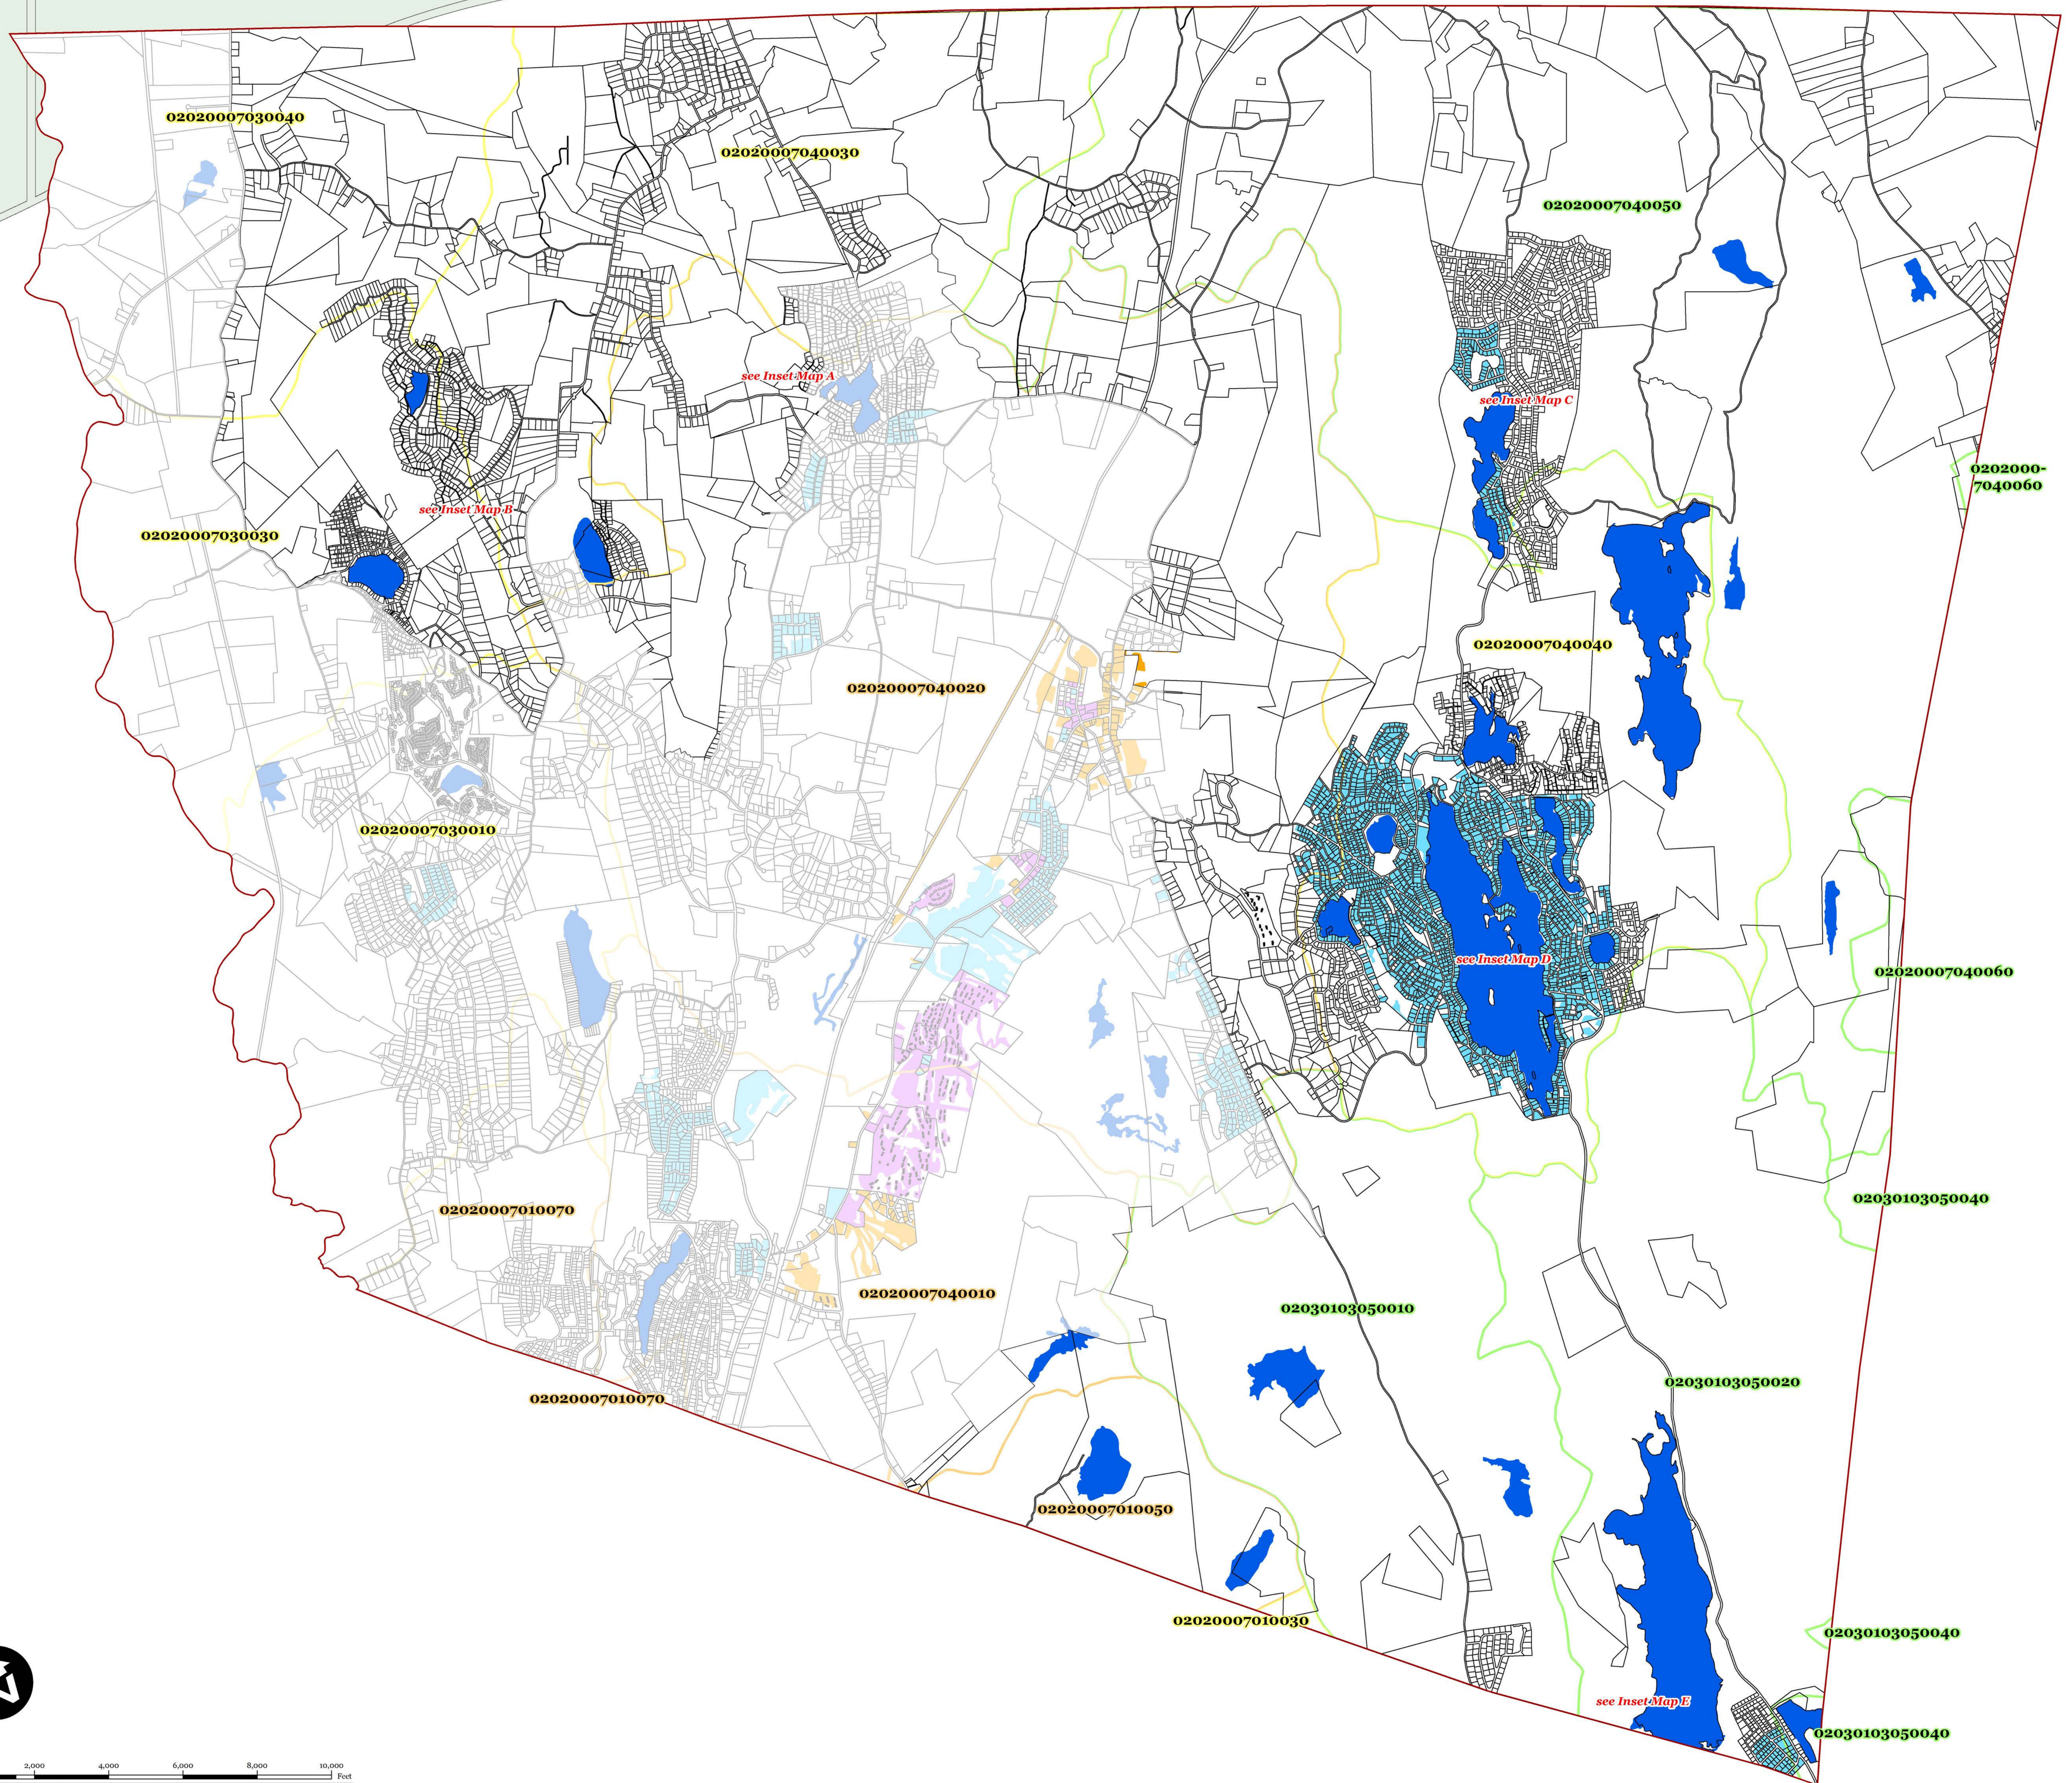

Exhibit 10:

TOWNSHIP OF VERNON, SUSSEX COUNTY, NJ

Township of Vernon
Highlands Preservation Area *

Net Water Availability by HUC-14 Subwatershed
Highlands Domestic Sewerage Facilities
Public Community Water Systems

Legend

- Municipal Boundary
- Parcel Boundaries
- Lakes Greater Than 10 Acres

Existing Area Served for:

- Public Community Water Systems
- Highlands Domestic Sewerage Facilities
- Highlands Domestic Sewerage Facilities and Public Community Water Systems

Net Water Availability By HUC14 Subwatershed
Million Gallons Per Day (MGD)

- 0.00 - 0.04
- -0.09 - -0.01
- -0.99 - -0.10

Locator Maps

* Planning Area shown for informational purposes only.