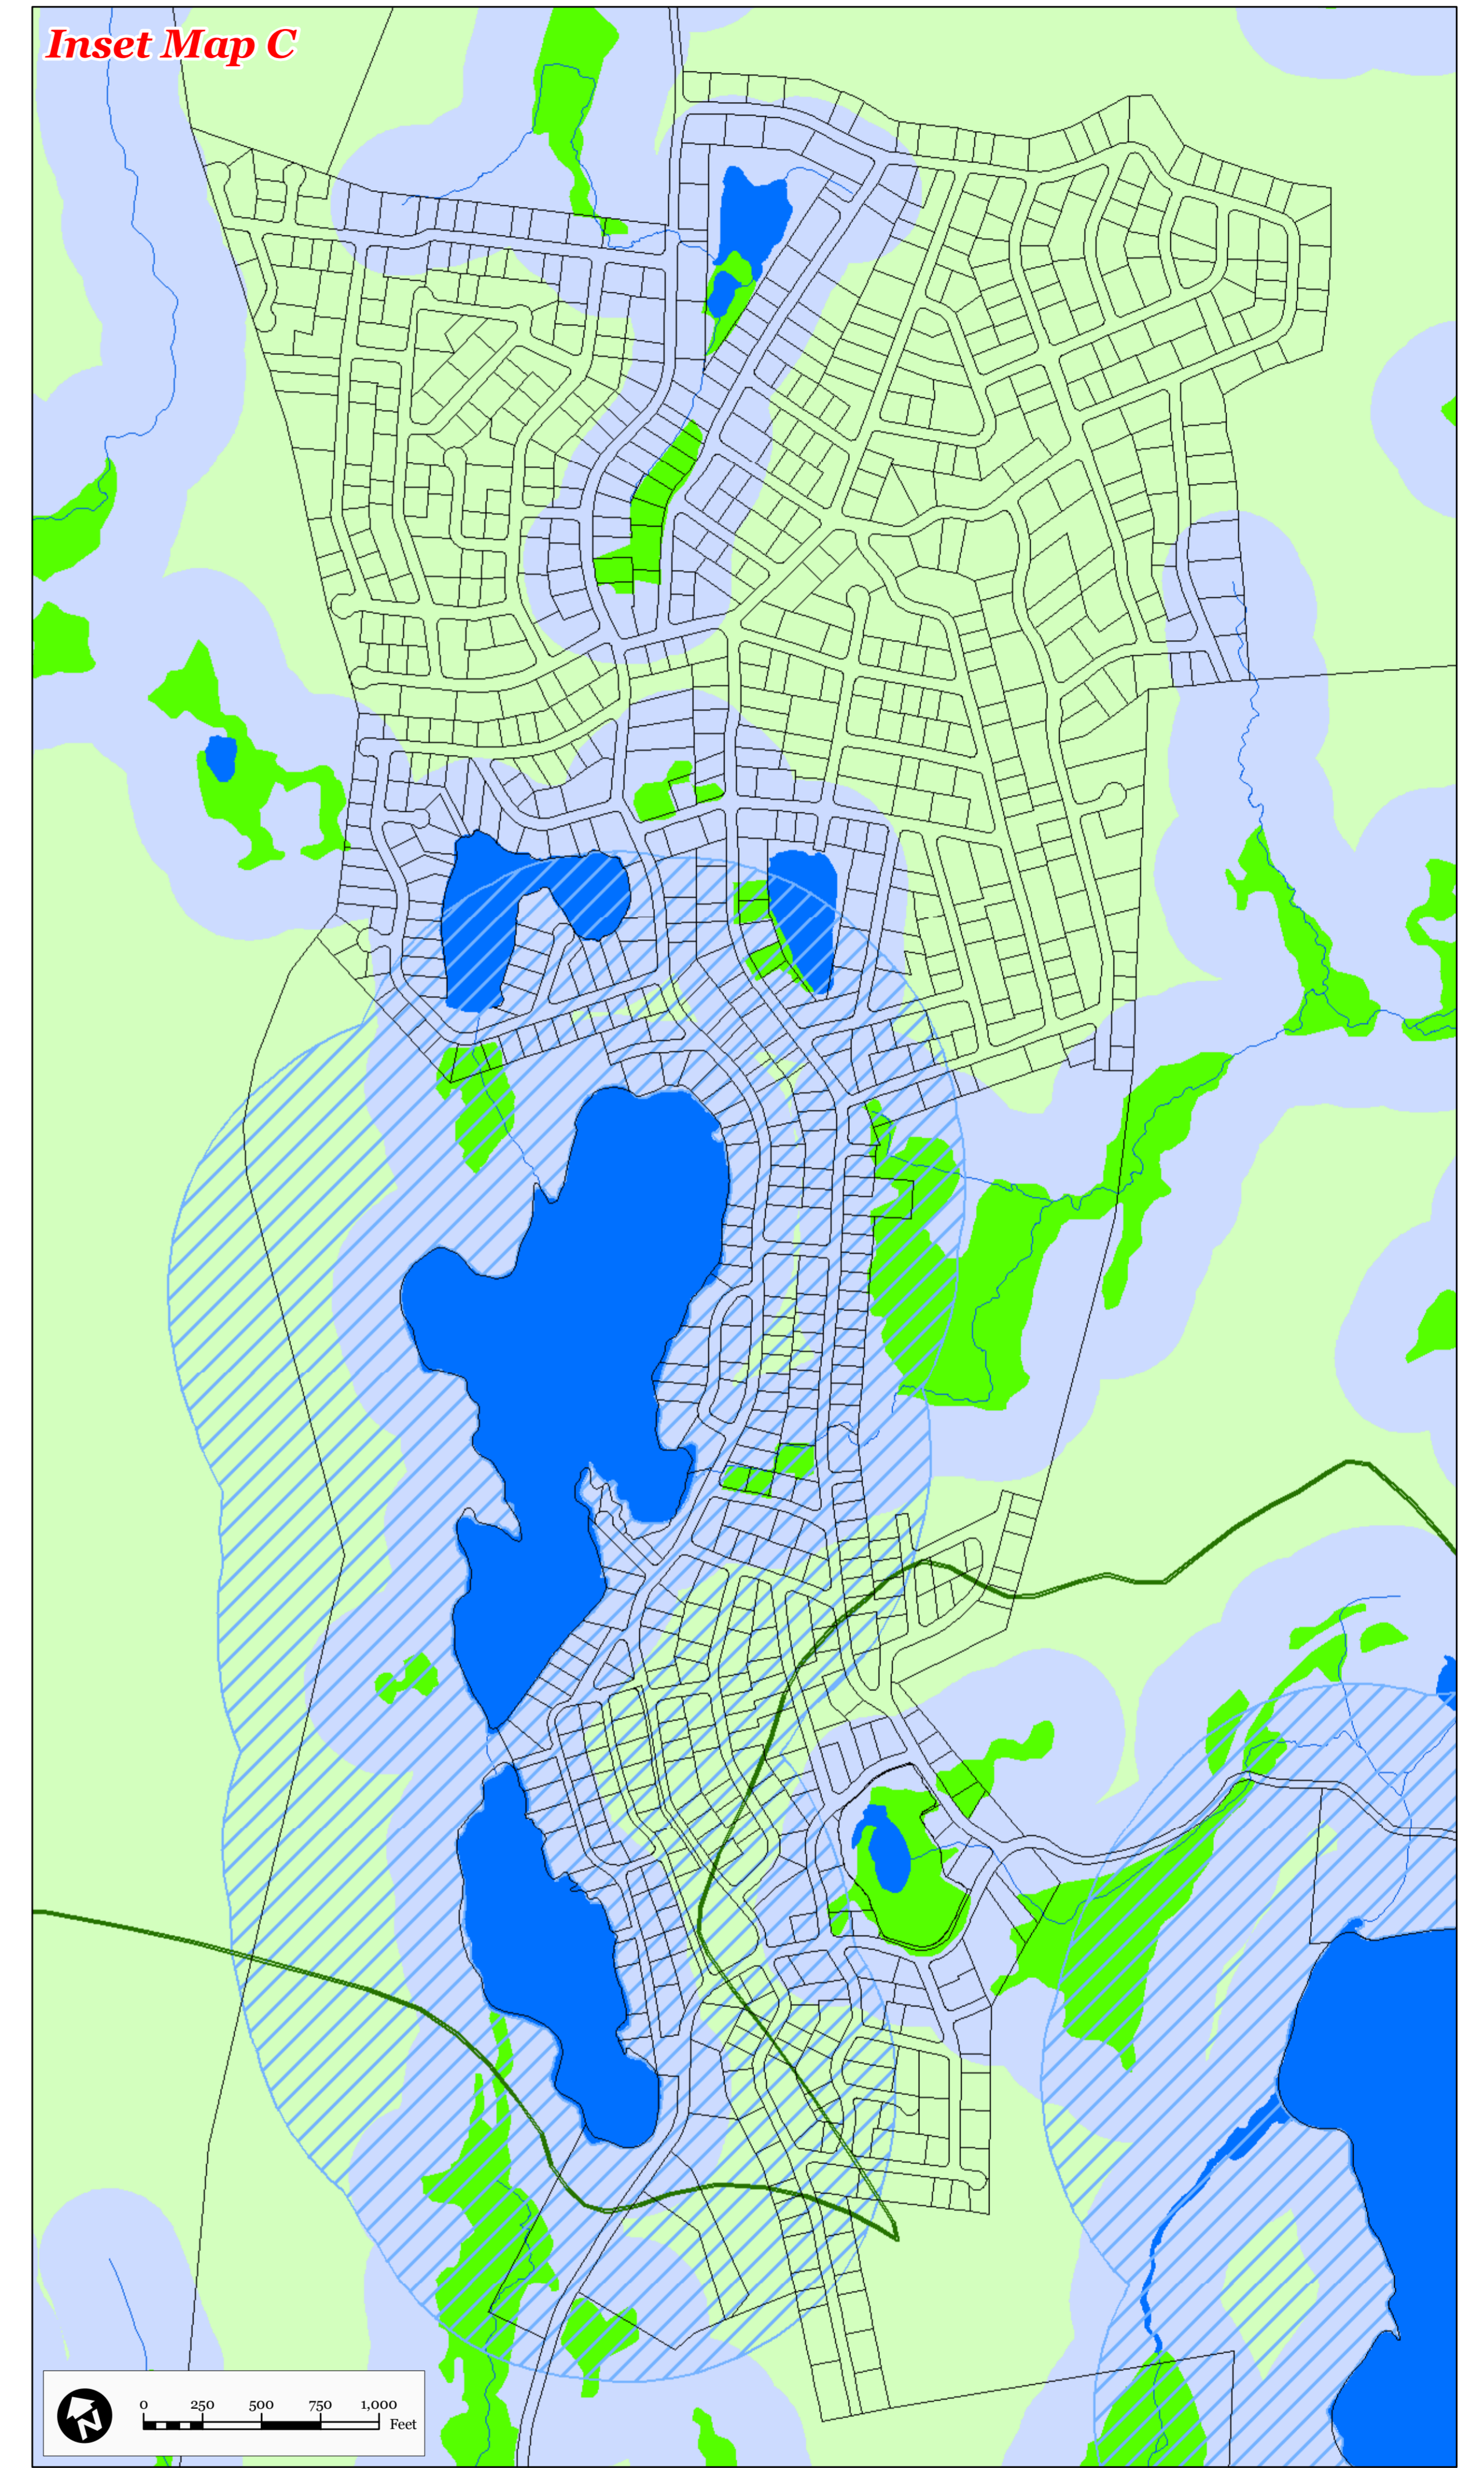

Exhibit 3: (Insets)

TOWNSHIP OF VERNON, SUSSEX COUNTY, NJ

Township of Vernon
Highlands Preservation Area*

Highlands Open Waters
Watershed Resource Value Areas
Lake Management Areas

Legend

- Municipal Boundary
- Parcel Boundaries
- Lake Management Areas
- Lakes & Ponds
- Streams
- Wetlands
- Highlands Open Water Buffers (300ft)

Watershed Values by HUC14 Subwatershed

- High

Locator Maps

* Planning Area shown for informational purposes only.