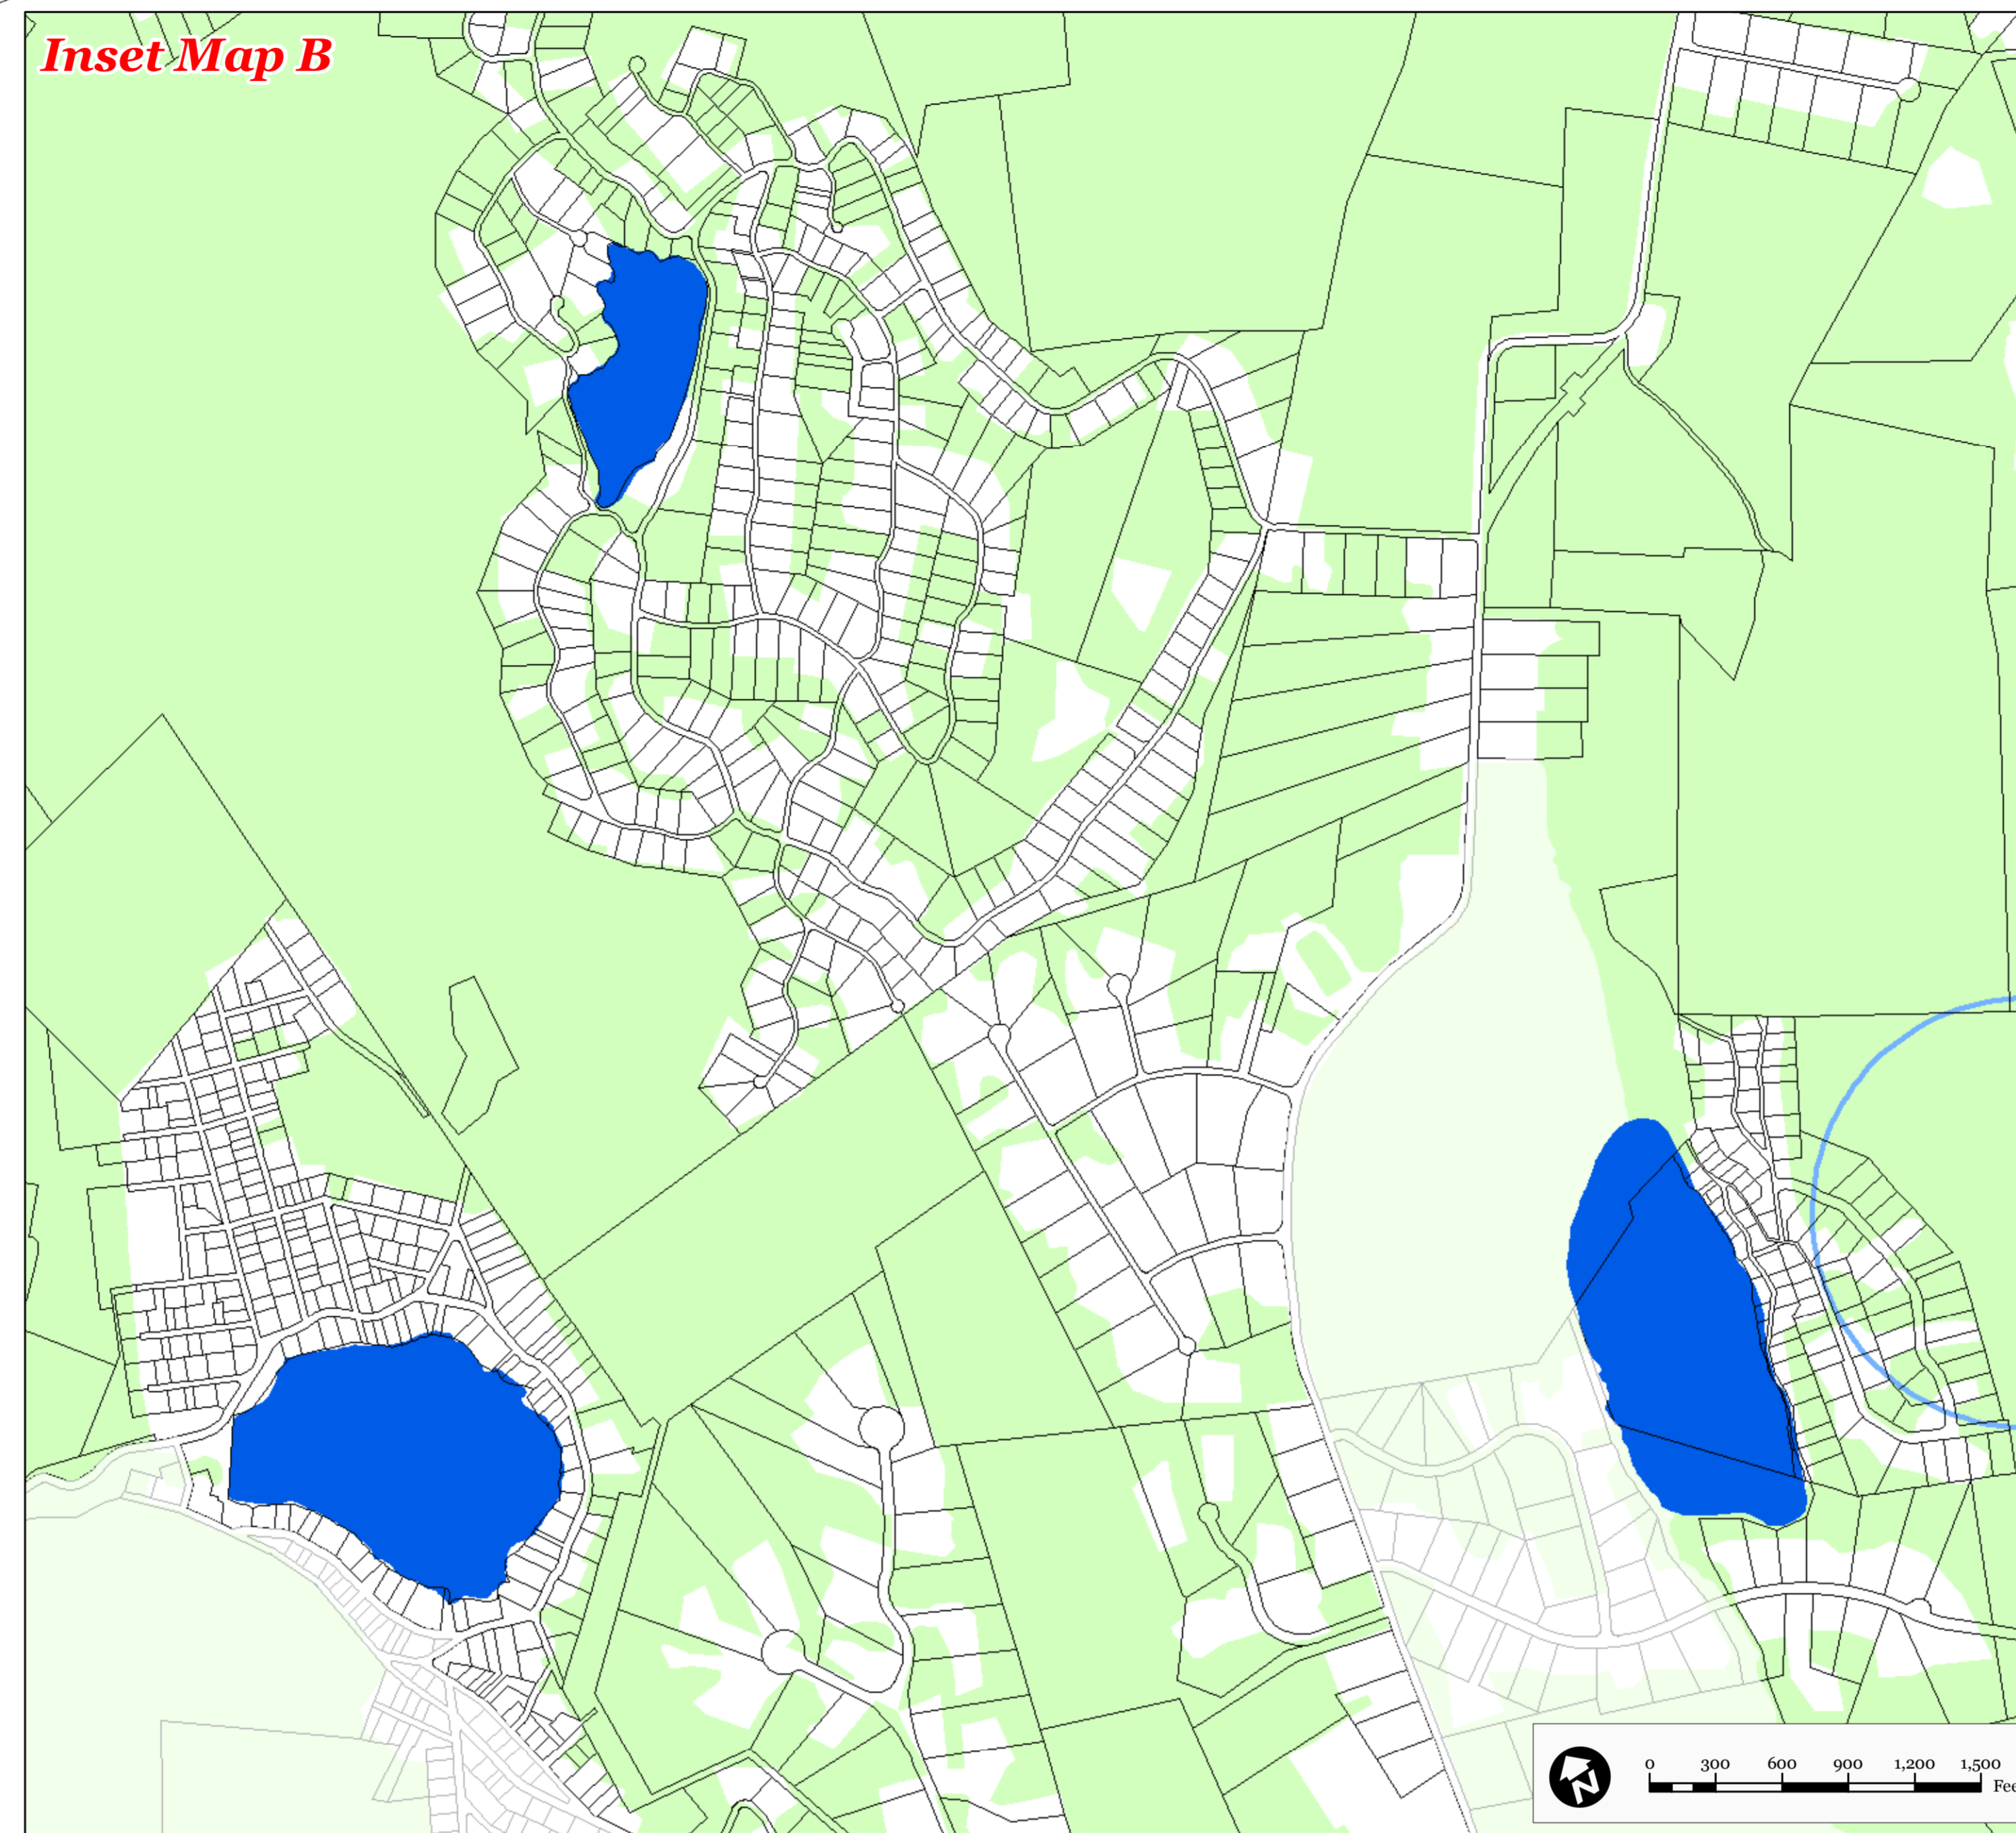

Exhibit 6: (Insets)

TOWNSHIP OF VERNON, SUSSEX COUNTY, NJ

Township of Vernon
Highlands Preservation Area*

- Critical Wildlife Habitat
- Significant Natural Areas
- Vernal Pools

Legend

- Municipal Boundary
- Parcel Boundaries
- Vernal Pools + 1000ft Buffer
- Significant Natural Areas
- Lakes Greater Than 10 Acres
- Critical Wildlife Habitat

Locator Maps

* Planning Area shown for informational purposes only.