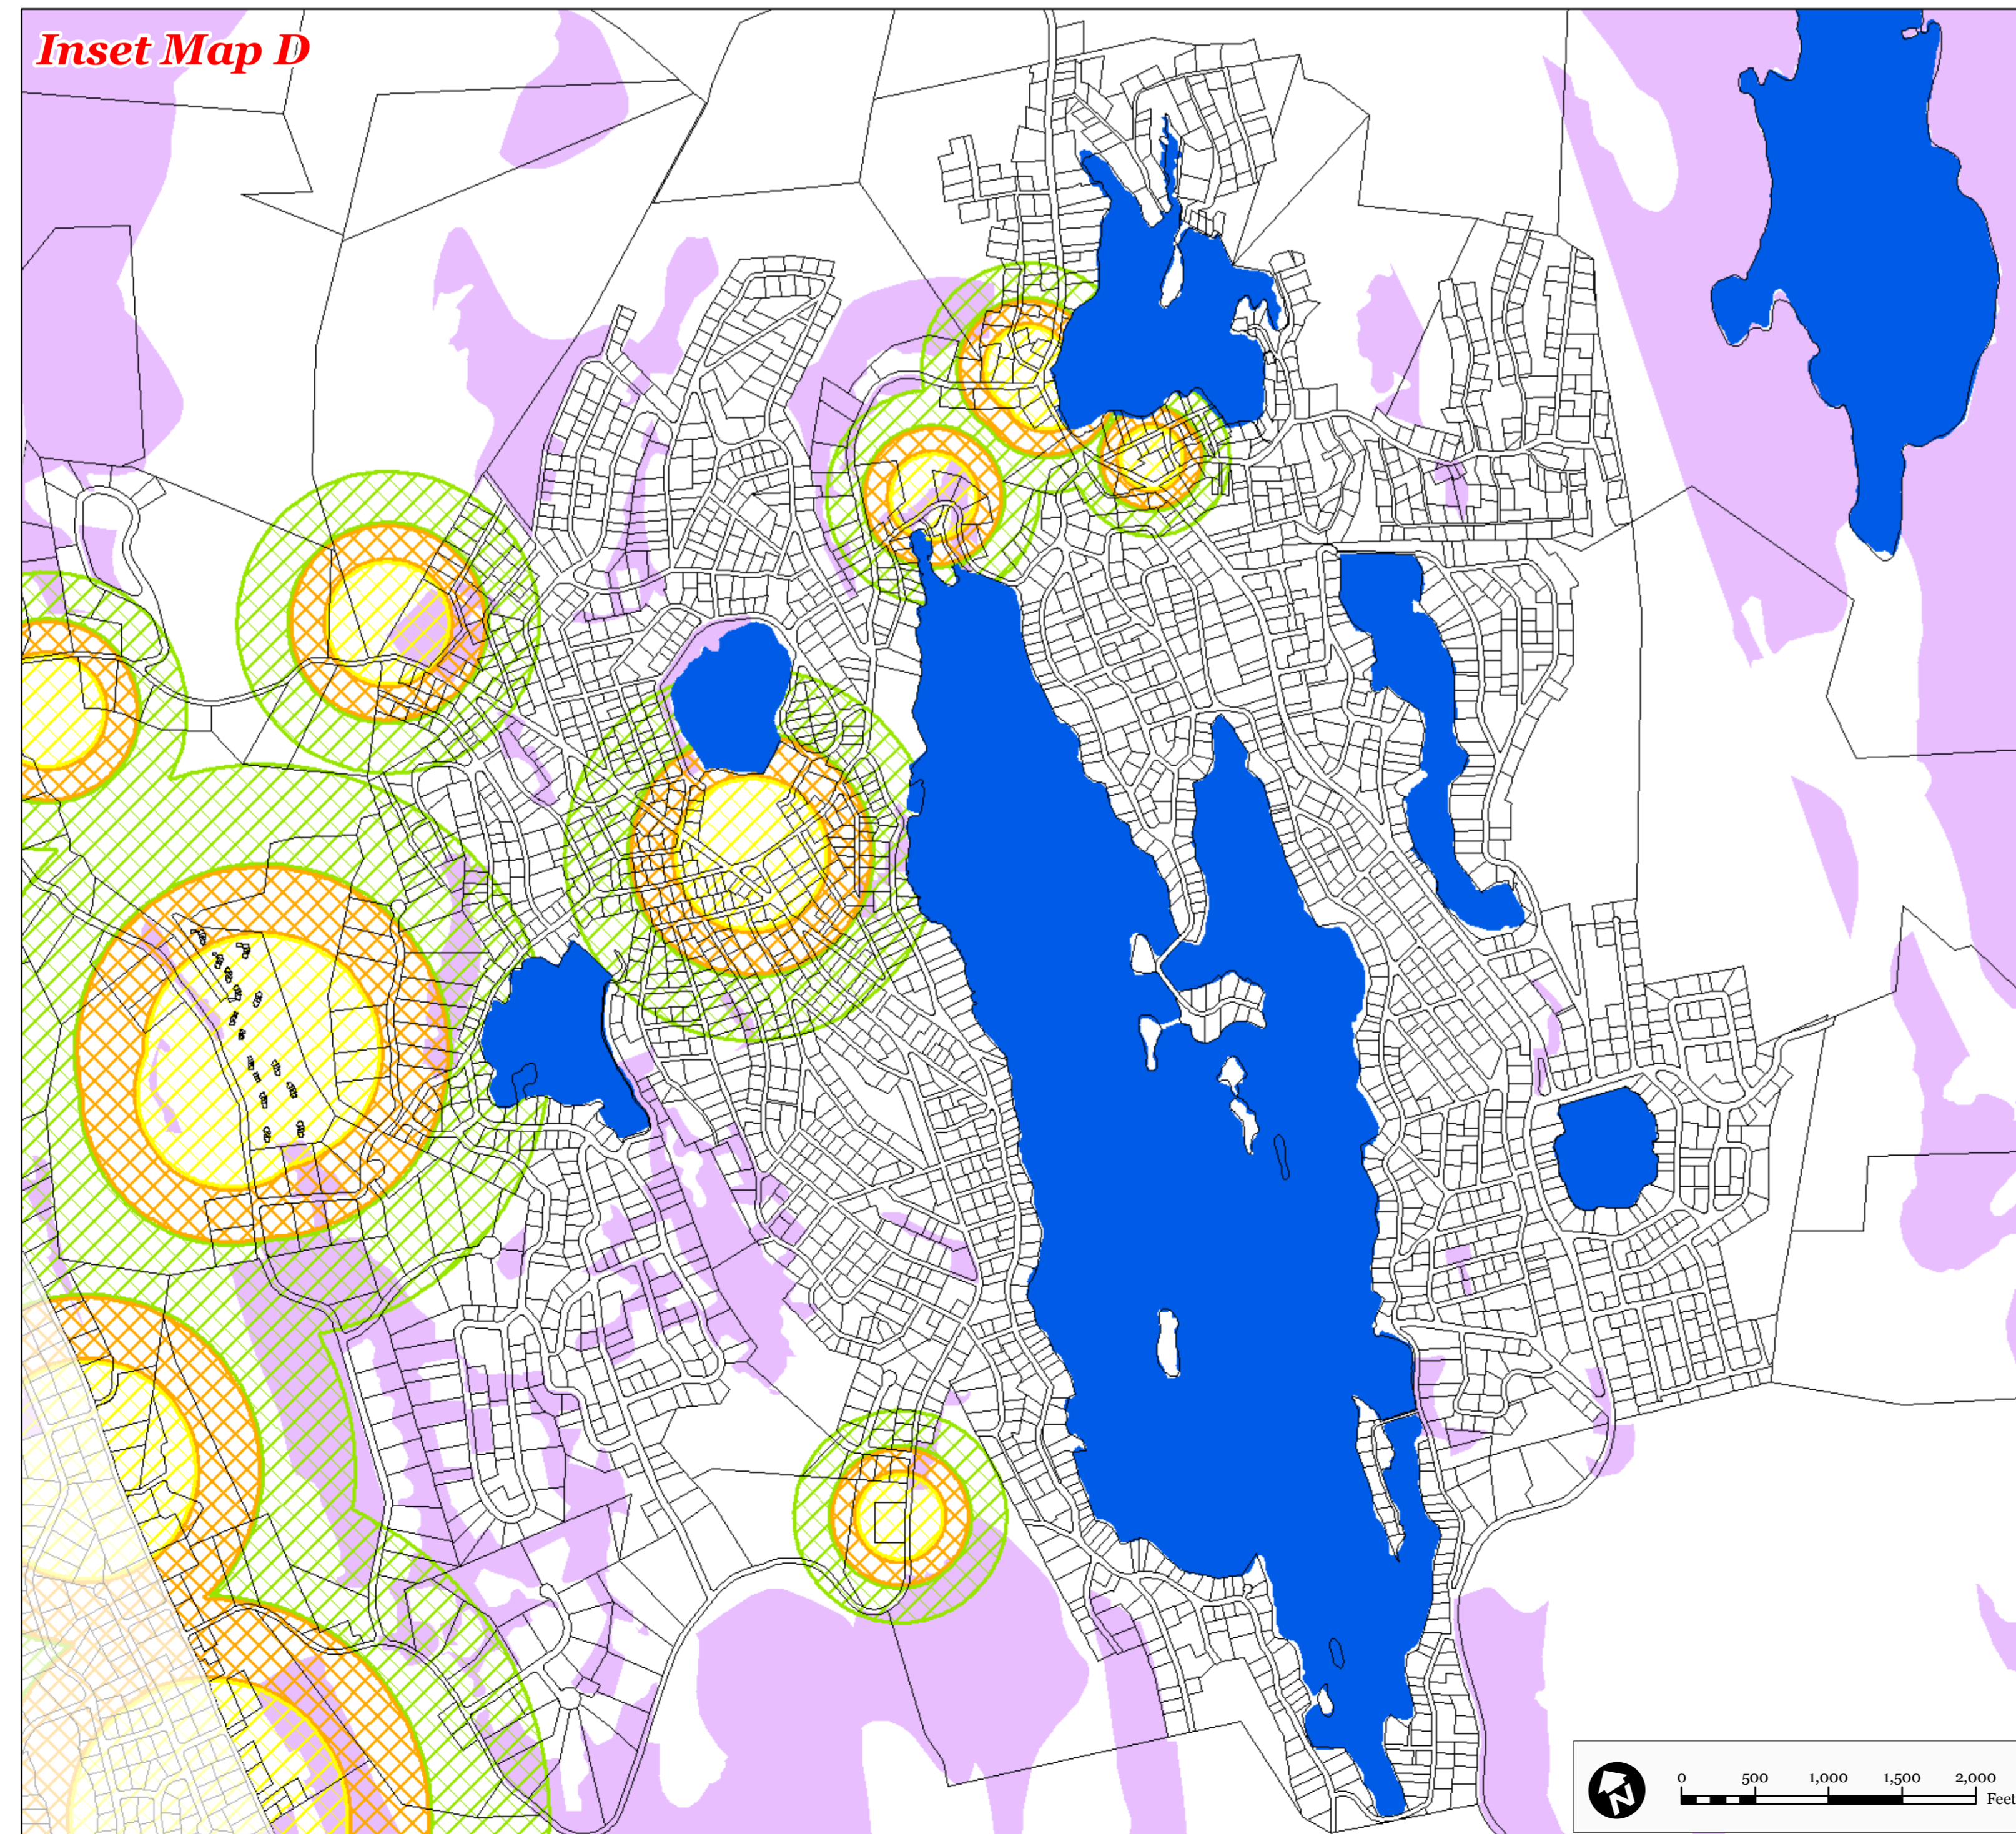

Legend

- Municipal Boundary
- Parcel Boundaries
- Lakes Greater Than 10 Acres
- Carbonate Rock Areas
- Prime Ground Water Recharge Areas

Wellhead Protection Areas

- (Tier 1) 2-Year
- (Tier 2) 5-Year
- (Tier 3) 12-Year