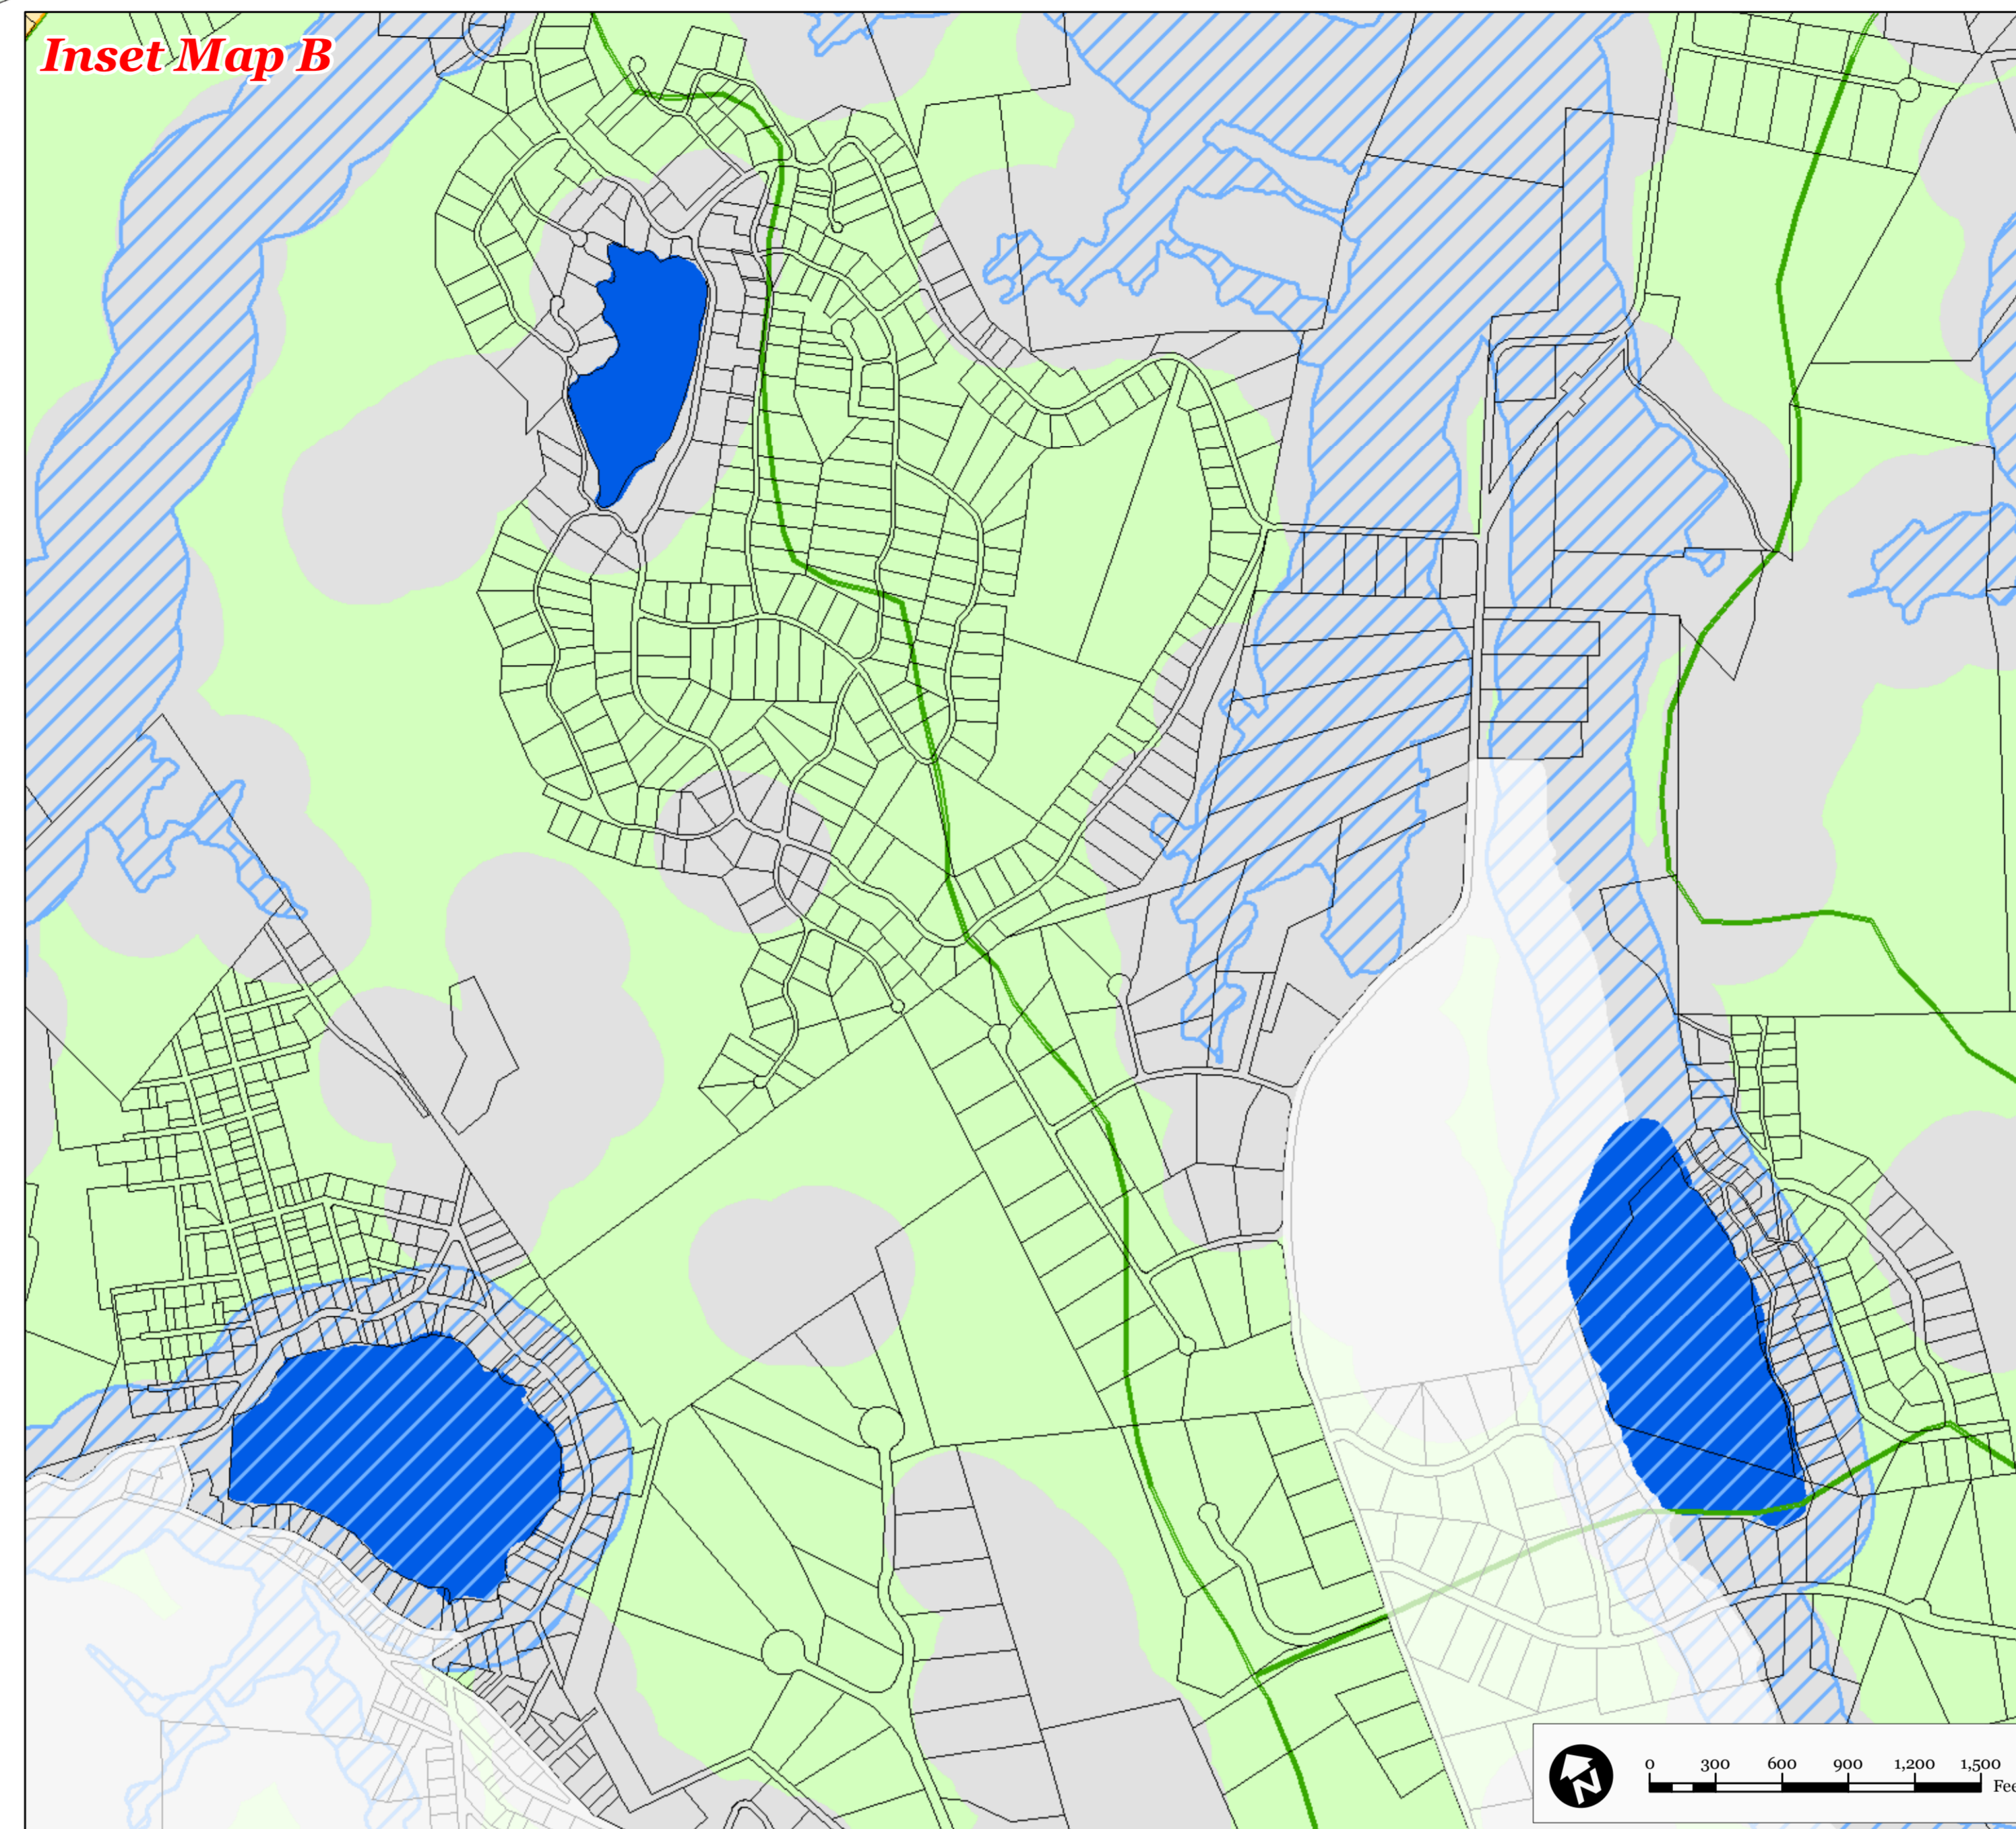

Locator Maps

* Planning Area shown for informational purposes only.

Exhibit 4: (Insets)

TOWNSHIP OF VERNON, SUSSEX COUNTY, NJ

Township of Vernon
Highlands Preservation Area*

Riparian Area
Riparian Subwatershed Integrity Areas