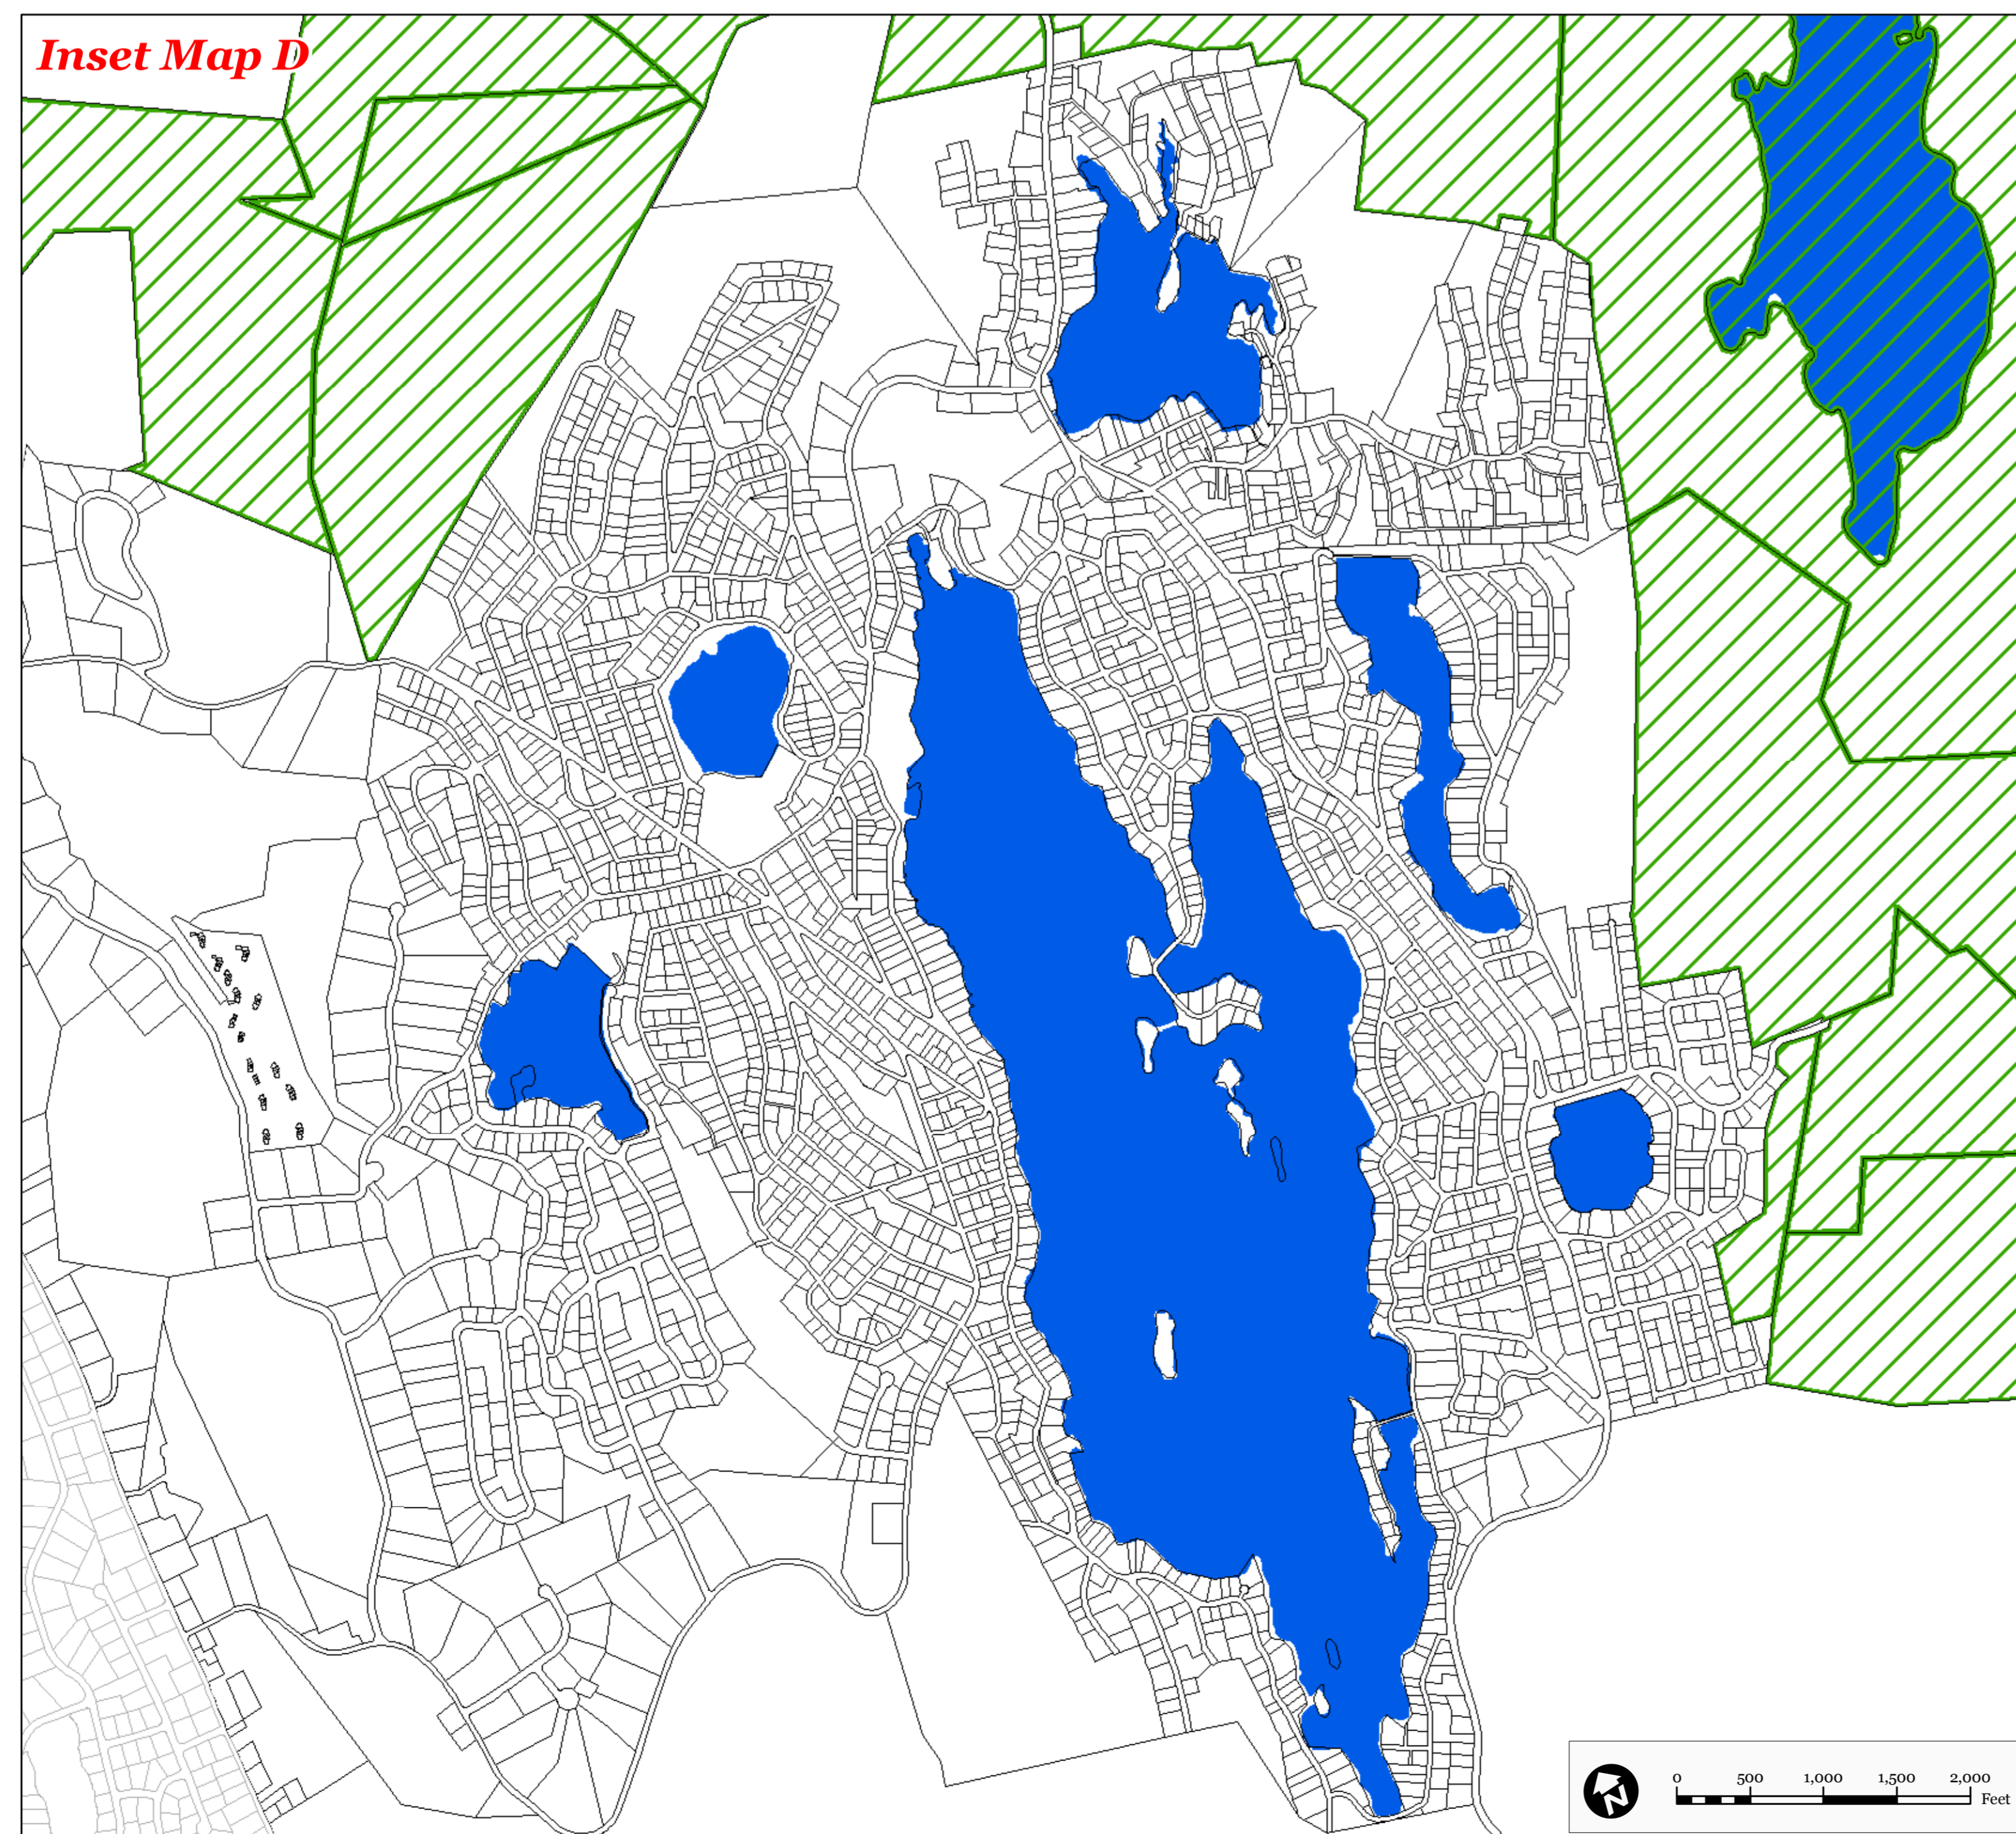

Exhibit 9: (Insets)

TOWNSHIP OF VERNON, SUSSEX COUNTY, NJ

Township of Vernon
Highlands Preservation Area*

Highlands Historic, Cultural
and Archaeological Resources
Highlands Scenic Resources

1. **Legend**
2. Municipal Boundary
   - Parcel Boundaries
   - Scenic Resources
   - Historic Properties
   - NJ Historic Districts
   - Archaeological Grids (1 sqmi)
   - Lakes Greater Than 10 Acres

* Planning Area shown for informational purposes only.