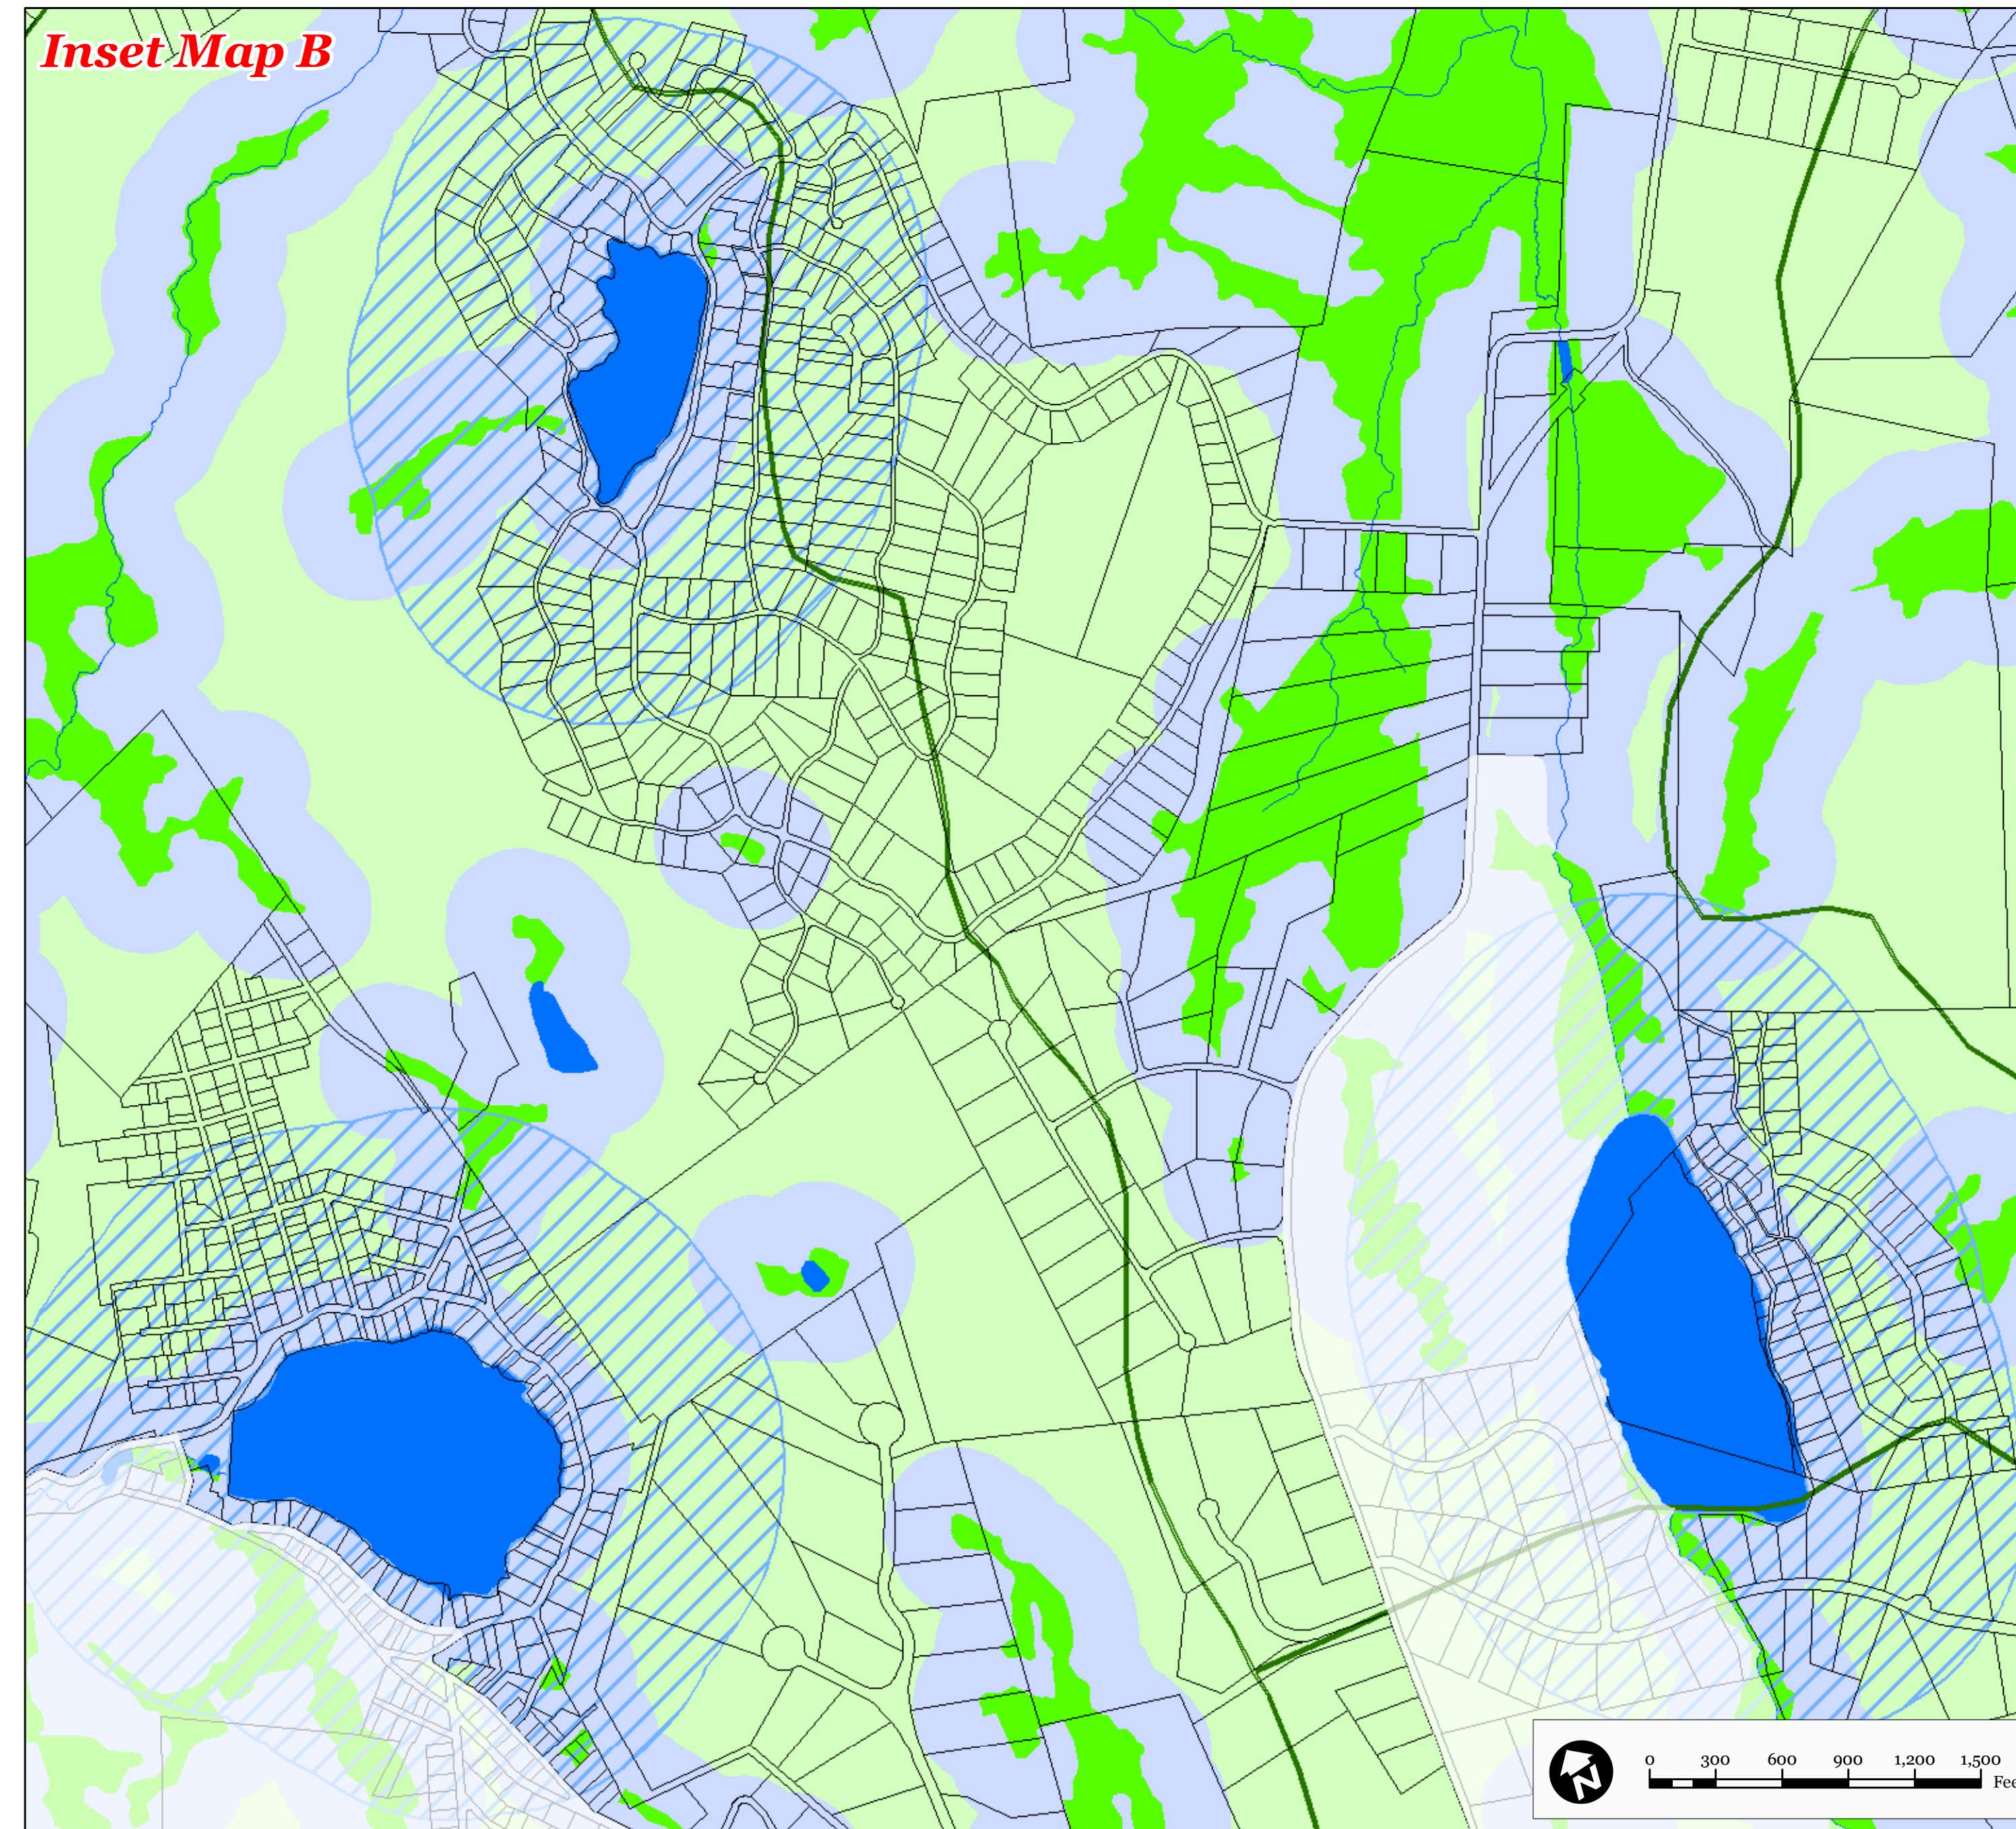

Locator Maps

* Planning Area shown for informational purposes only.

Exhibit 3: (Insets)

TOWNSHIP OF VERNON, SUSSEX COUNTY, NJ

Township of Vernon
Highlands Preservation Area*

Highlands Open Waters
Watershed Resource Value Areas
Lake Management Areas