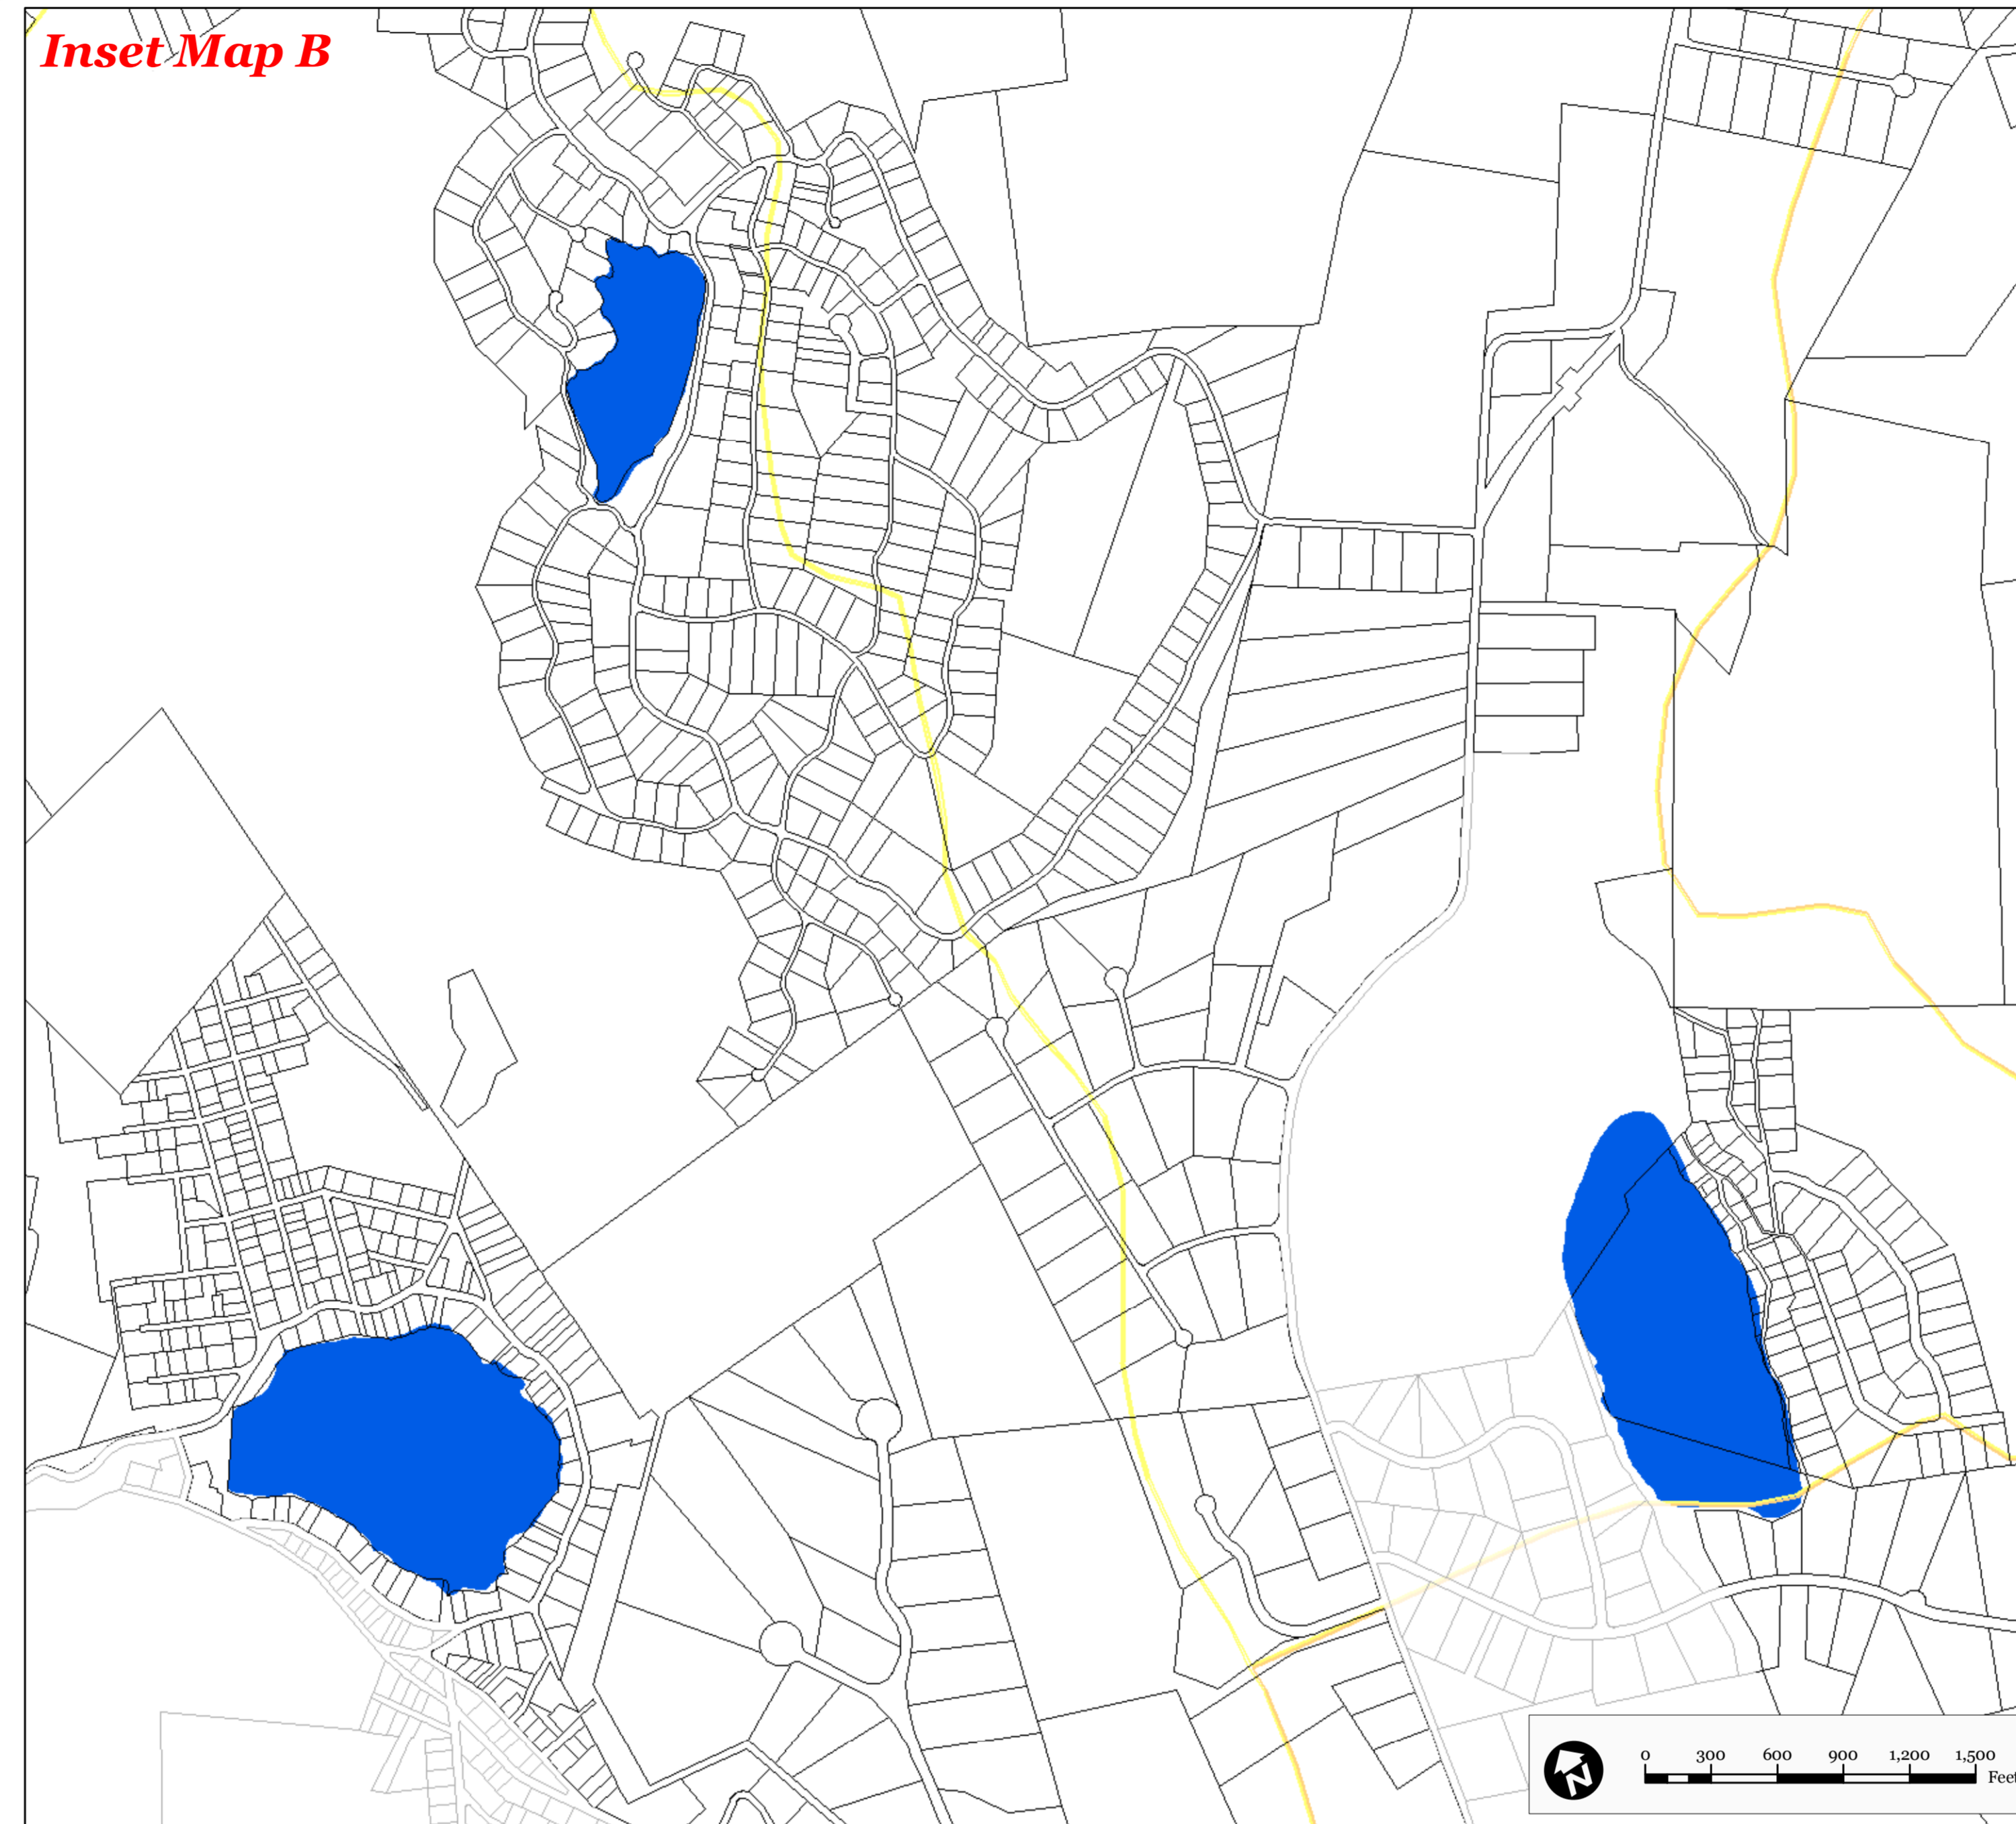

Exhibit 10: (Insets)

TOWNSHIP OF VERNON, SUSSEX COUNTY, NJ

Township of Vernon
Highlands Preservation Area*

Net Water Availability by HUC-14 Subwatershed
Highlands Domestic Sewerage Facilities
Public Community Water Systems

Legend

- Municipal Boundary
- Parcel Boundaries
- Lakes Greater Than 10 Acres

Existing Area Served for:

- Public Community Water Systems
- Highlands Domestic Sewerage Facilities
- Highlands Domestic Sewerage Facilities and Public Community Water Systems

Net Water Availability By HUC14 Subwatershed
Million Gallons Per Day (MGD)

- 0.00 - 0.04
- -0.09 - -0.01
- -0.99 - -0.10

Locator Maps

* Planning Area shown for informational purposes only.