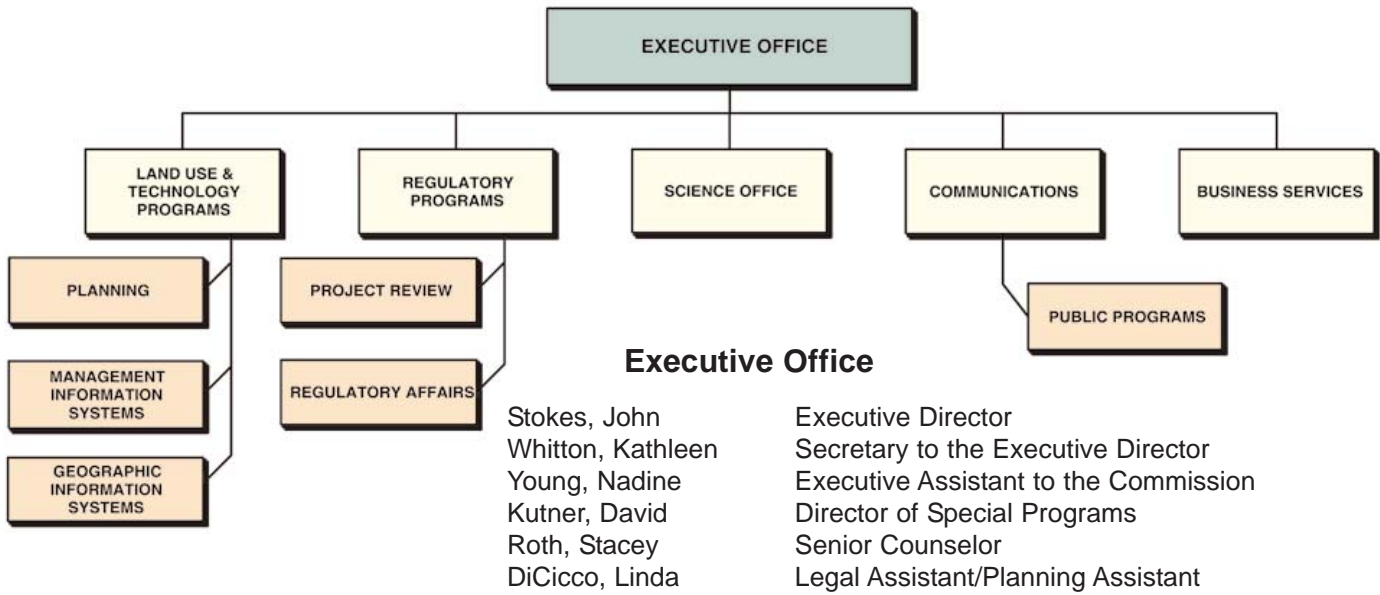

NEW JERSEY PINELANDS COMMISSION ORGANIZATION CHART BY OFFICE

Land Use & Technology Programs

Liggett, Larry	Director of Land Use & Technology
Grogan, Susan	Chief Planner
Cook, Maureen	Principal MIS Technician
Davis, Russell	GIS Administrator
DeLorenzo Mark	GIS Specialist
Klemas, Deborah	GIS Specialist
LaMacchia, John	MIS Manager
O'Donnell, Anthony	Economic Planner
Pierce, Janet	Principal MIS Specialist
Piner, Elizabeth	Principal Planning Assistant
Stanuikynas, Tom	Resource Planner
Tyshchenko, Paul	Resource Planner
Wengrowski, Edward	Wastewater Coordinator
Wilson, Rob	MIS Specialist
Yaffe, Michael	Office Assistant
Brady, Barry	Resource Planner