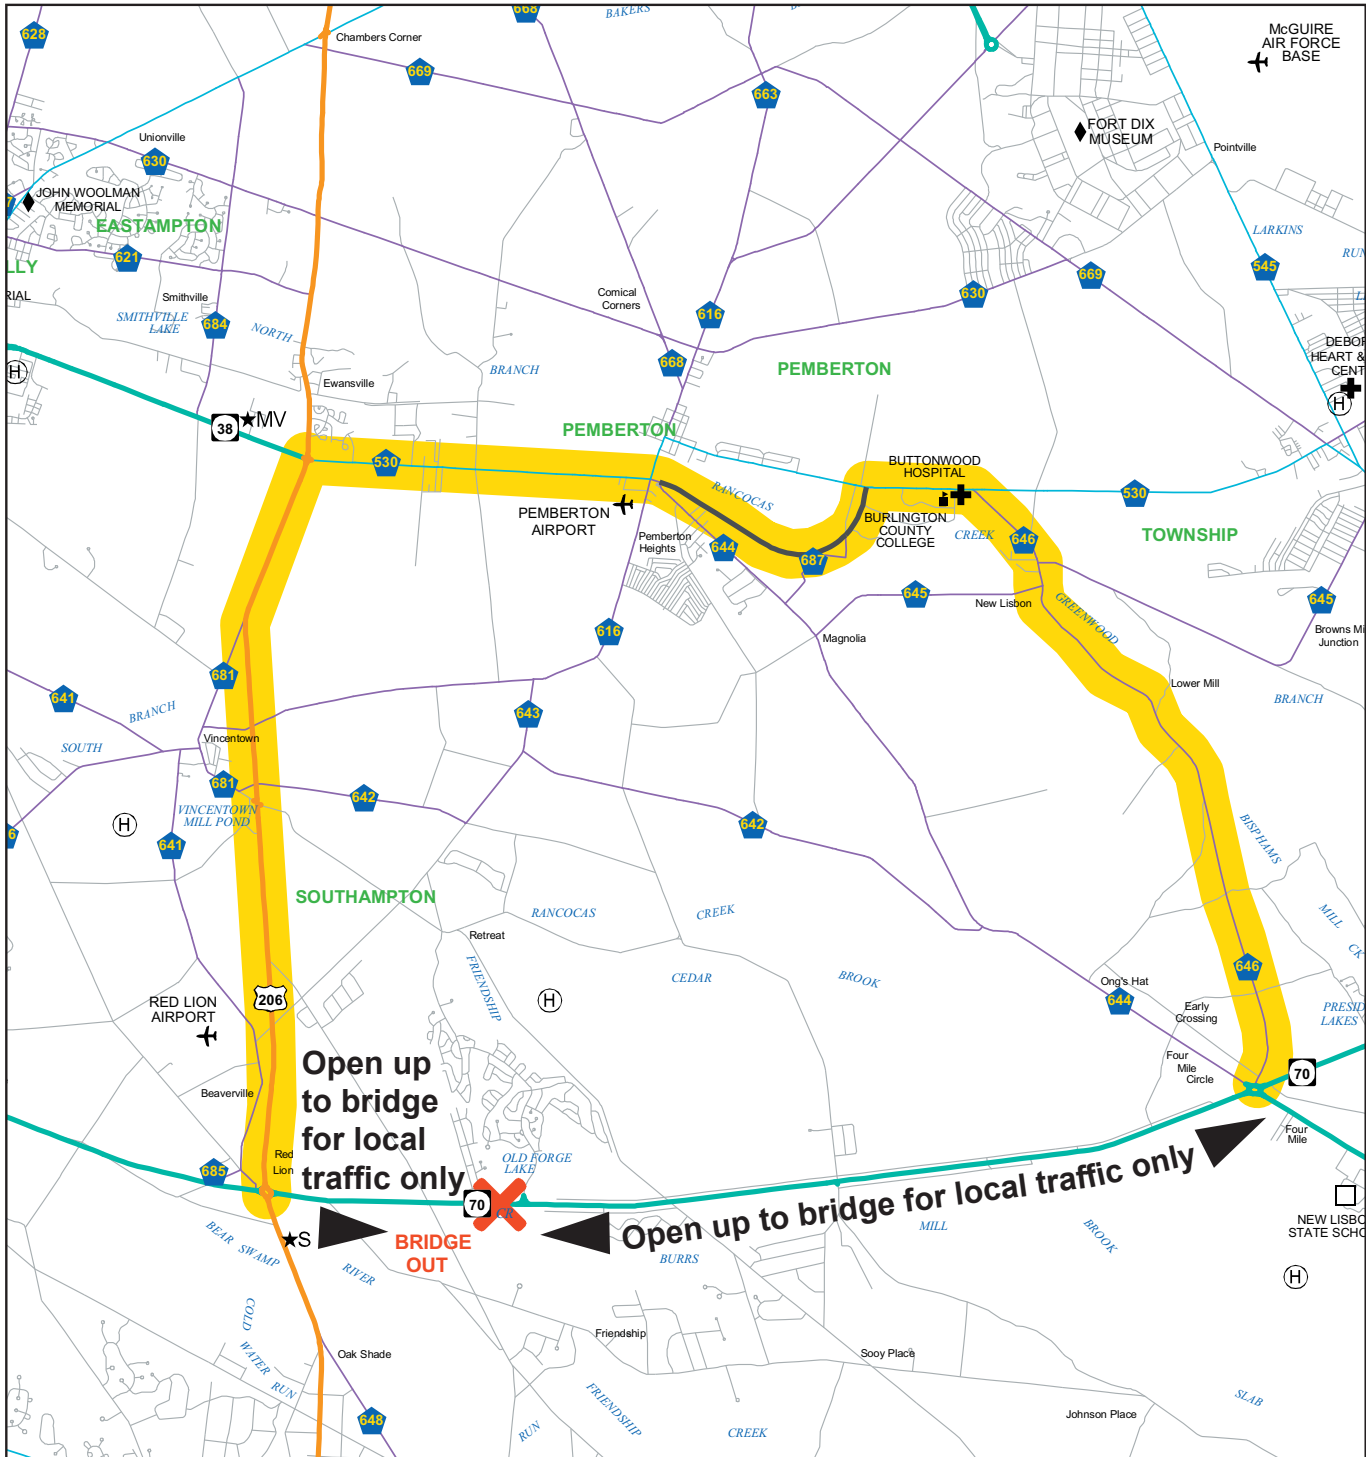

# Route 70 Diversion Route Burlington County

**Governor James E. McGreevey**  
**Commissioner Jack Lettiere**

Mapping by the New Jersey Department of Transportation  
in cooperation with the U.S. Department of Transportation  
Federal Highway Administration