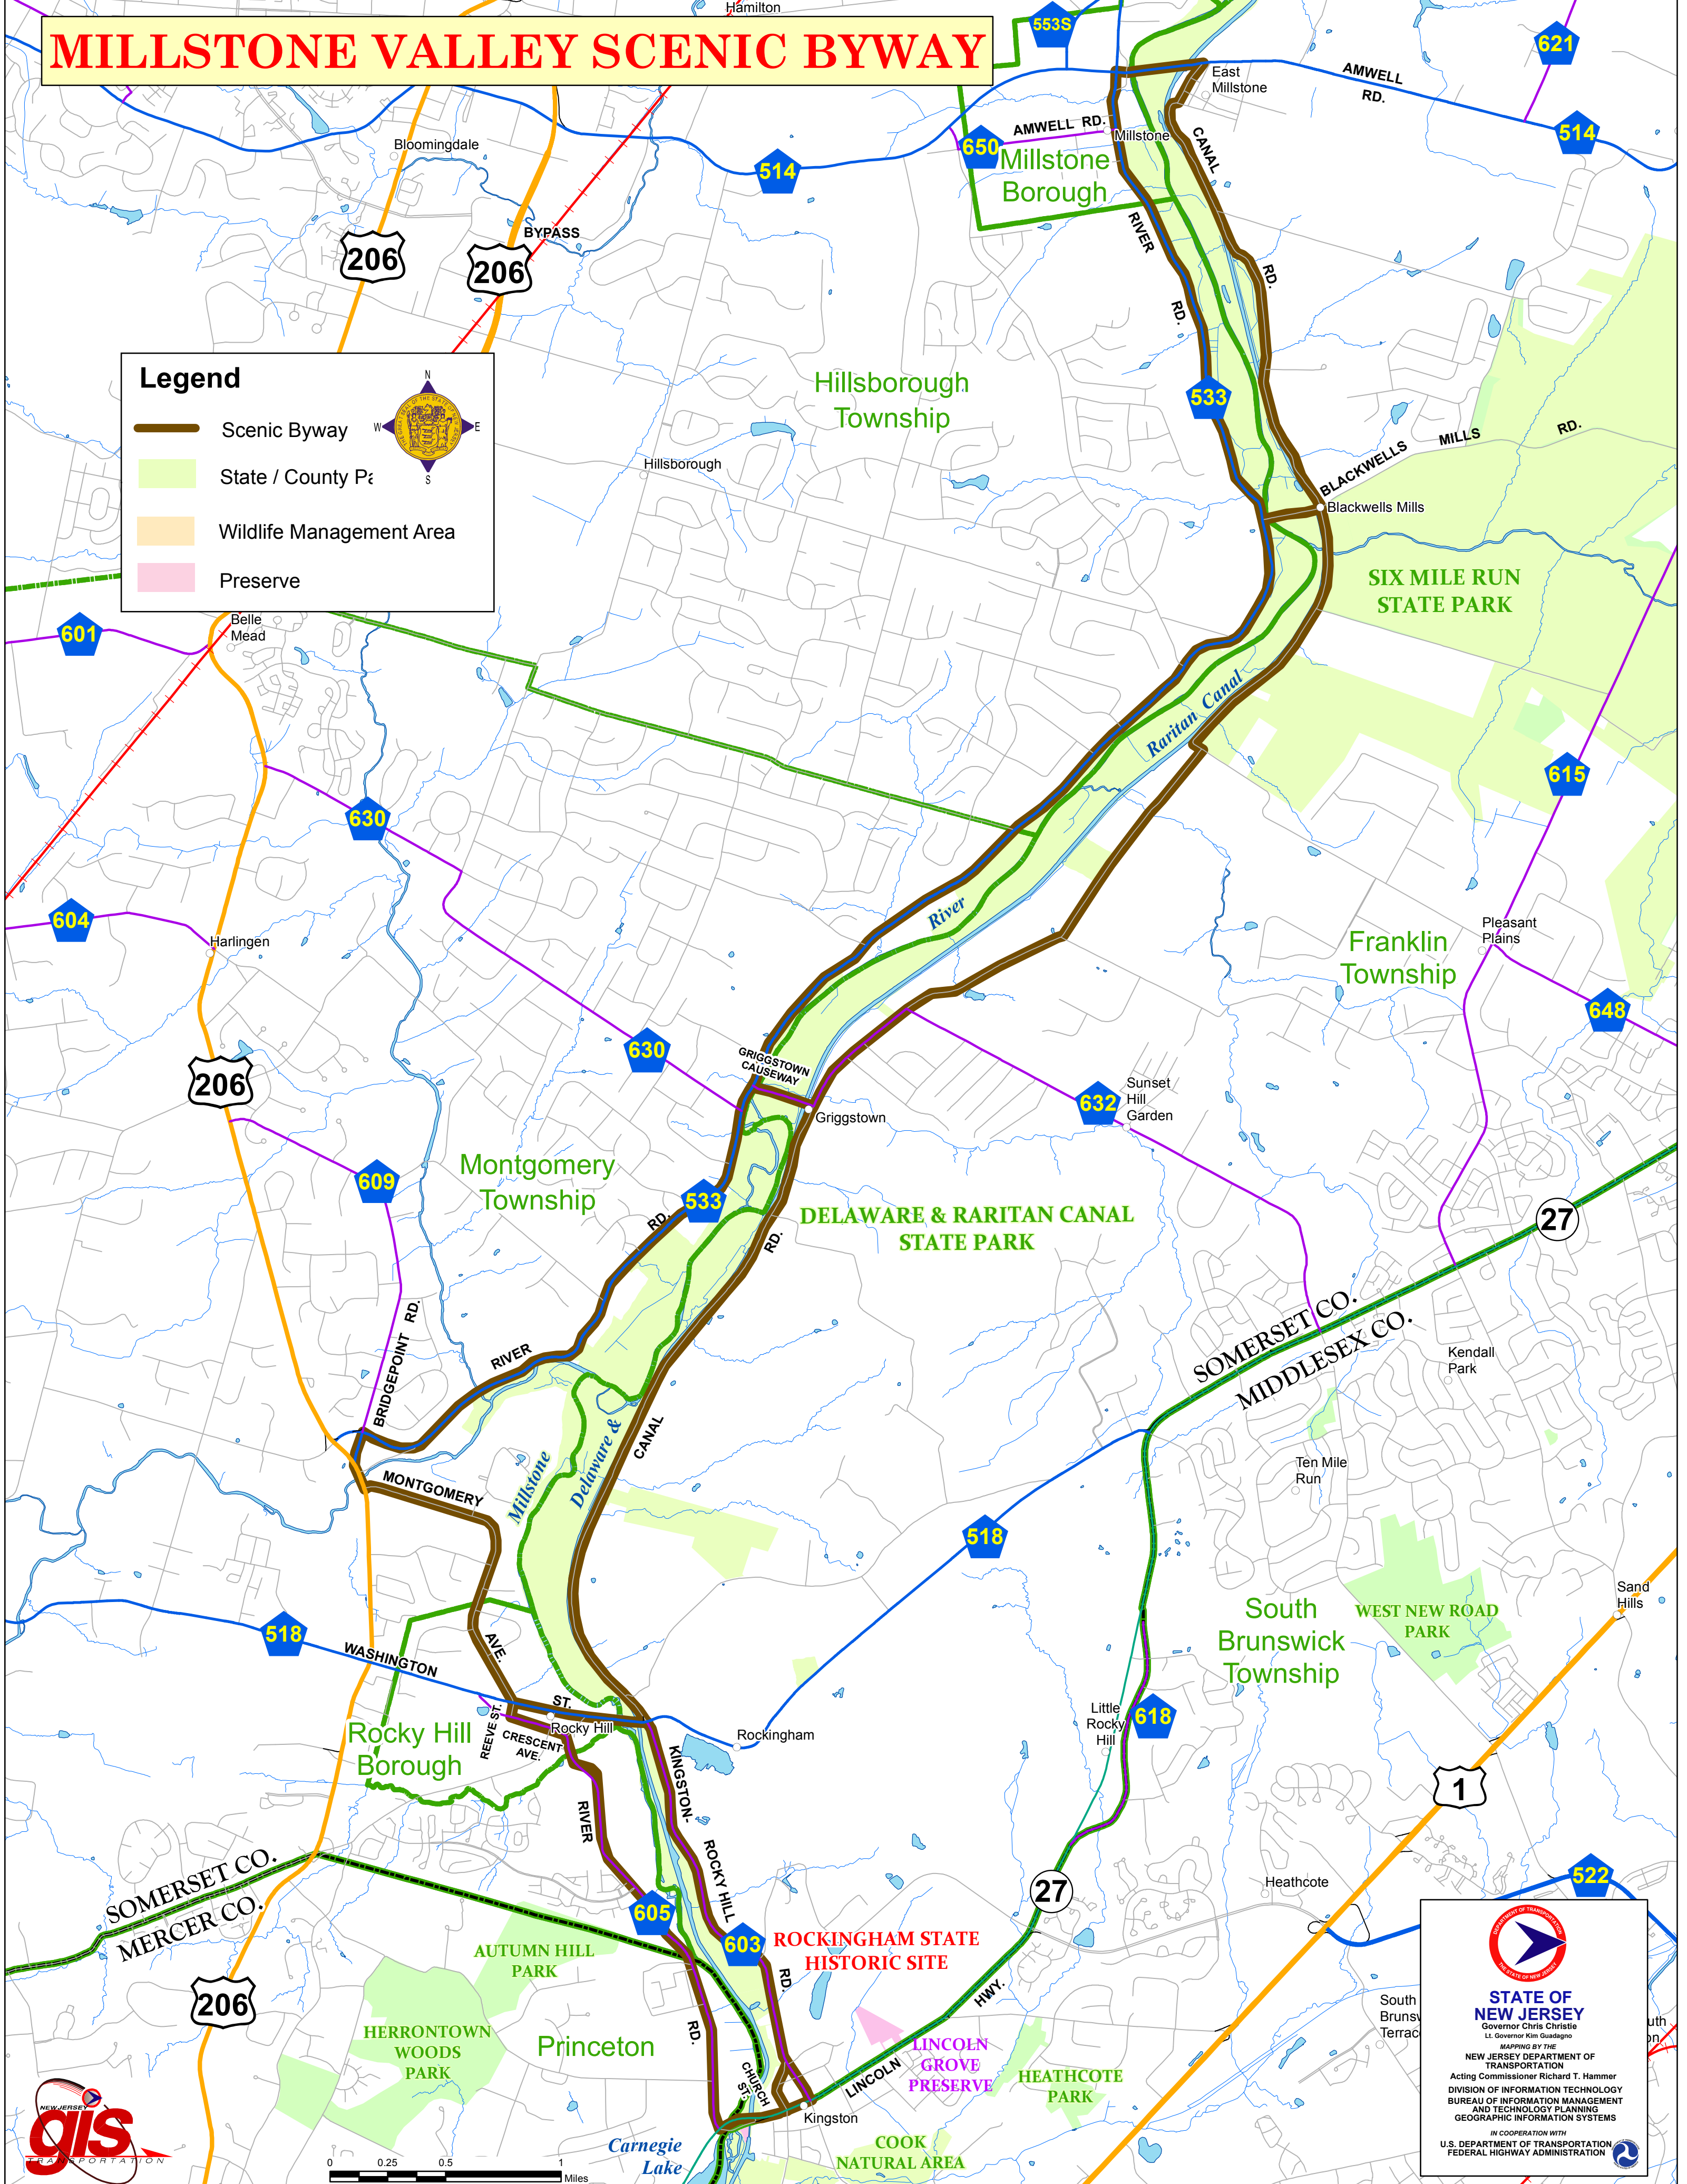

MILLSTONE VALLEY SCENIC BYWAY

Legend

-  Scenic Byway
-  State / County Park
-  Wildlife Management Area
-  Preserve

STATE OF NEW JERSEY
 Governor Chris Christie
 Lt. Governor Kim Guadagno
 MAPPING BY THE
 NEW JERSEY DEPARTMENT OF
 TRANSPORTATION
 Acting Commissioner Richard T. Hammer
 DIVISION OF INFORMATION TECHNOLOGY
 BUREAU OF INFORMATION PLANNING
 AND TECHNOLOGY PLANNING
 GEOGRAPHIC INFORMATION SYSTEMS
 IN COOPERATION WITH
 U.S. DEPARTMENT OF TRANSPORTATION
 FEDERAL HIGHWAY ADMINISTRATION