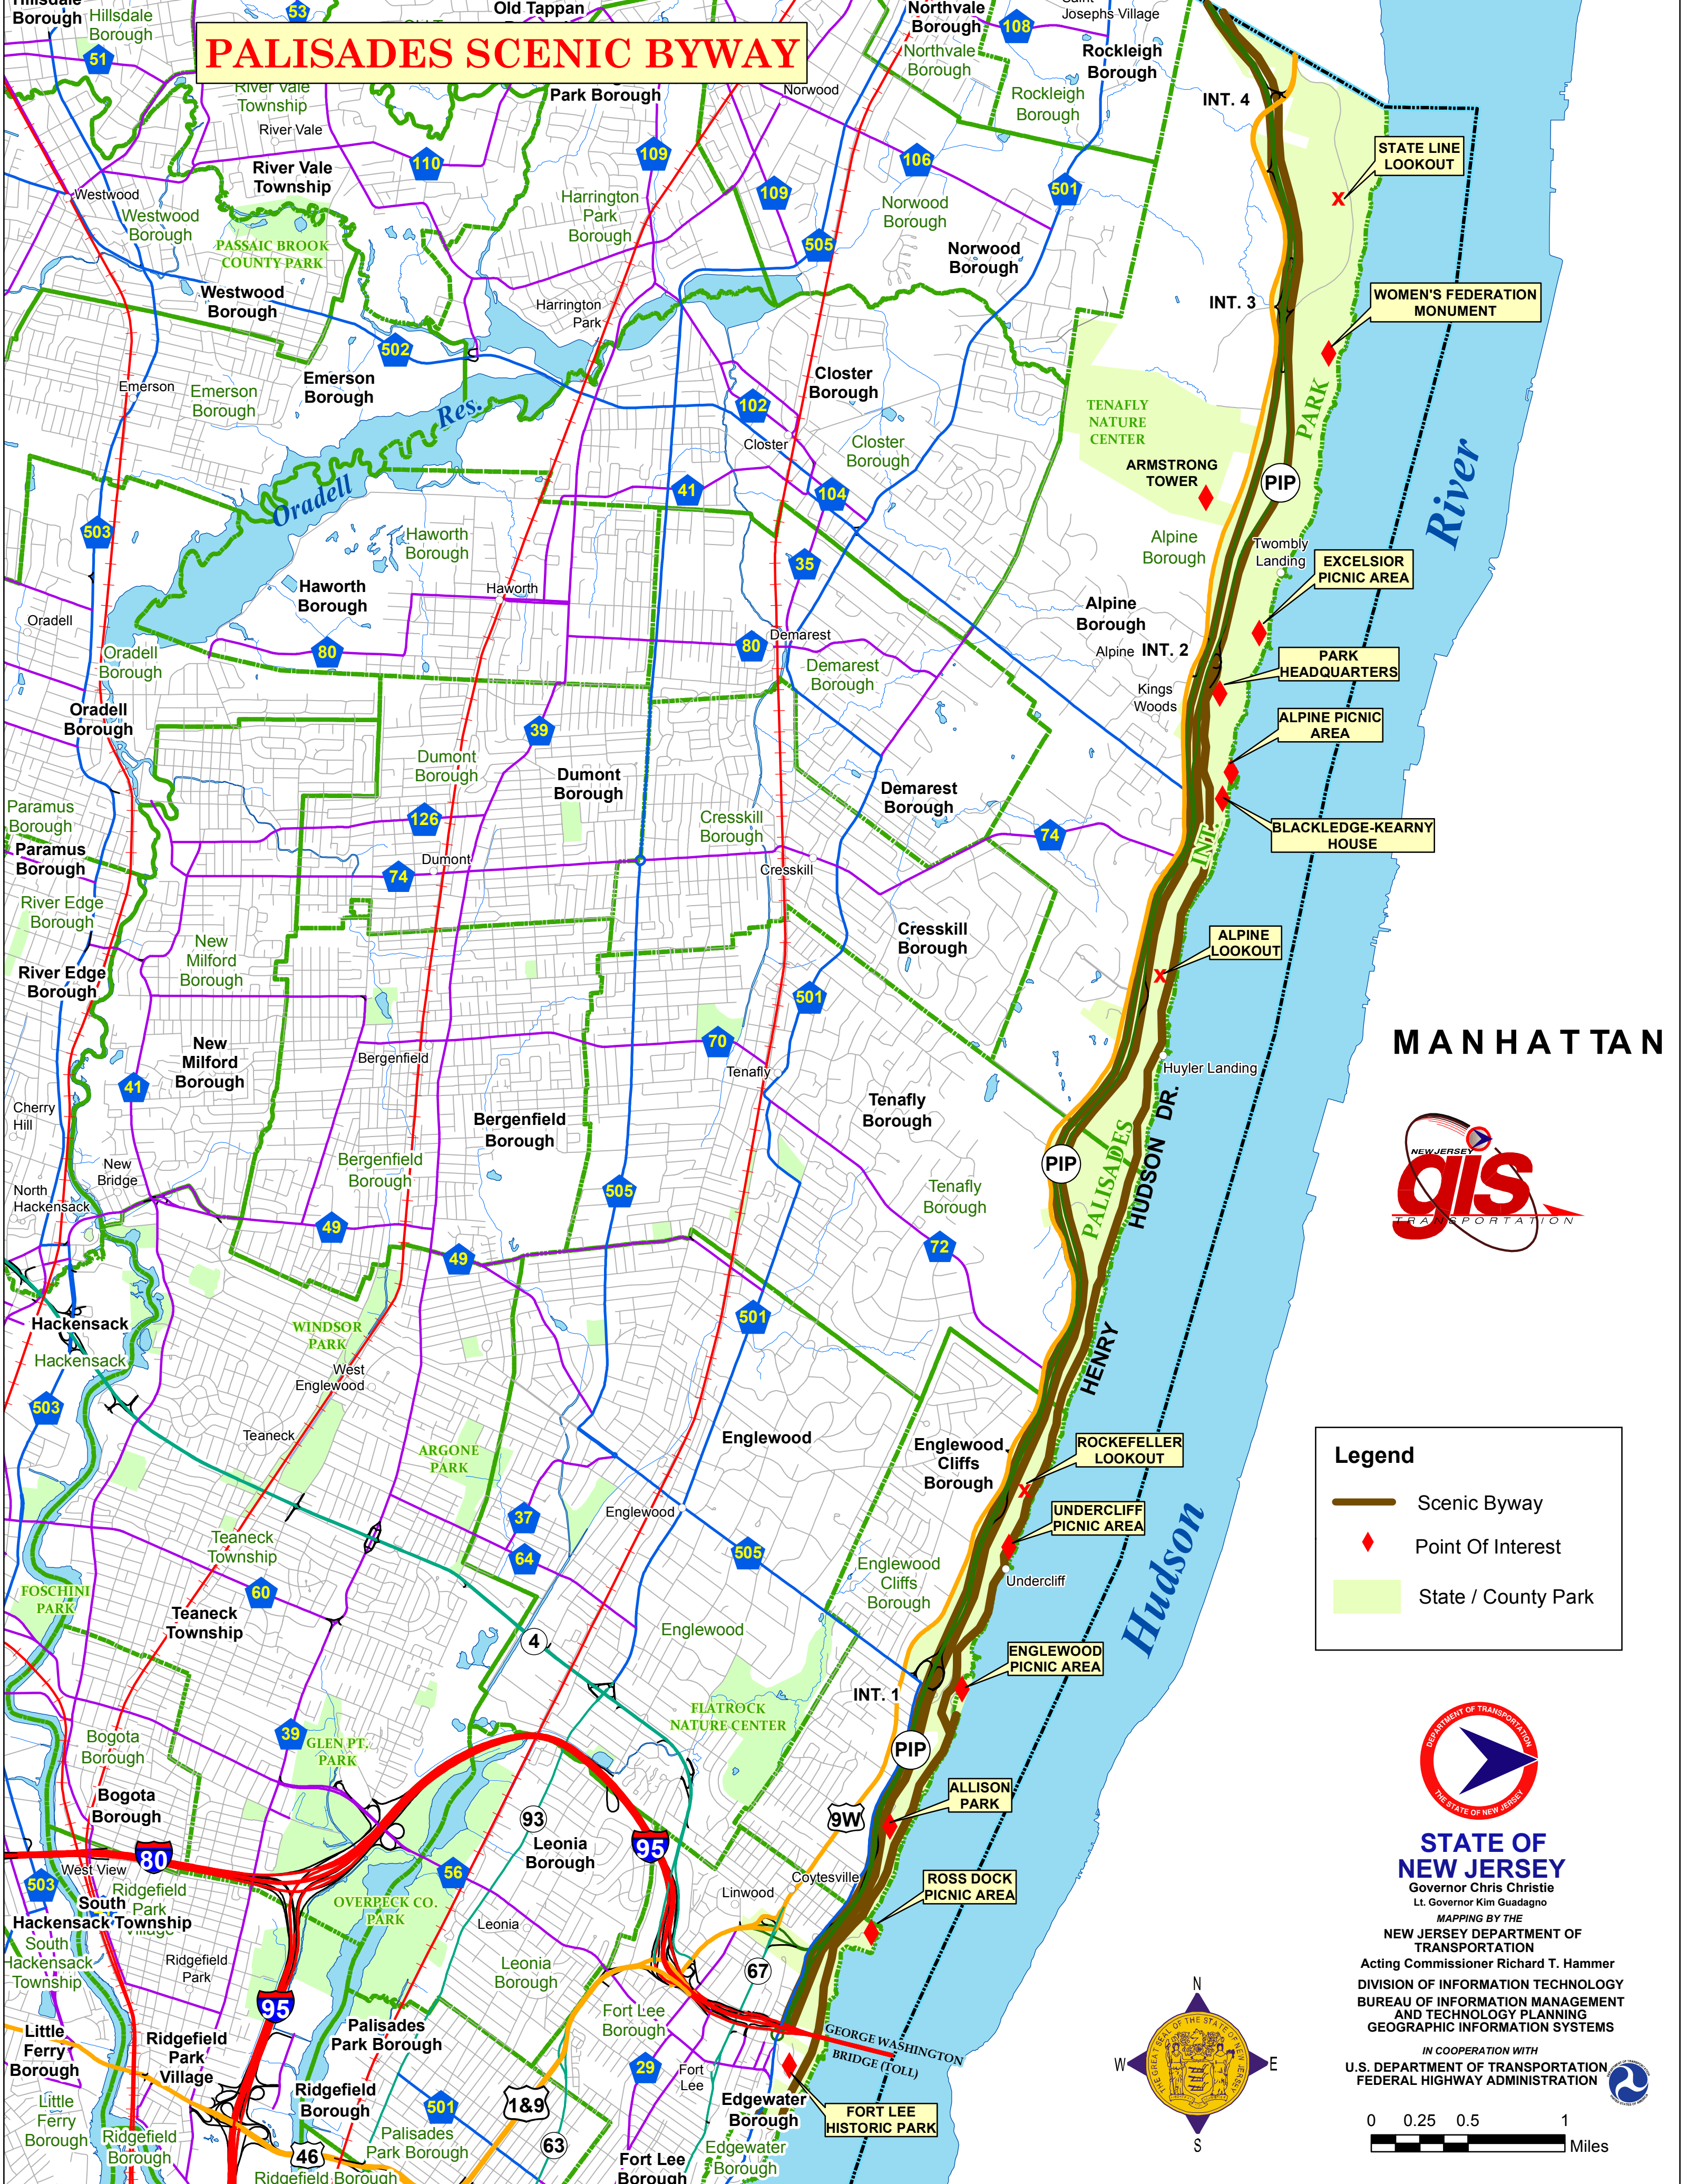

# PALISADES SCENIC BYWAY

MANHATTAN

**Legend**

- Scenic Byway
- Point Of Interest
- State / County Park

**STATE OF NEW JERSEY**

Governor Chris Christie  
Lt. Governor Kim Guadagno

MAPPING BY THE  
NEW JERSEY DEPARTMENT OF TRANSPORTATION  
Acting Commissioner Richard T. Hammer  
DIVISION OF INFORMATION TECHNOLOGY  
BUREAU OF INFORMATION MANAGEMENT  
AND TECHNOLOGY PLANNING  
GEOGRAPHIC INFORMATION SYSTEMS

IN COOPERATION WITH  
U.S. DEPARTMENT OF TRANSPORTATION  
FEDERAL HIGHWAY ADMINISTRATION