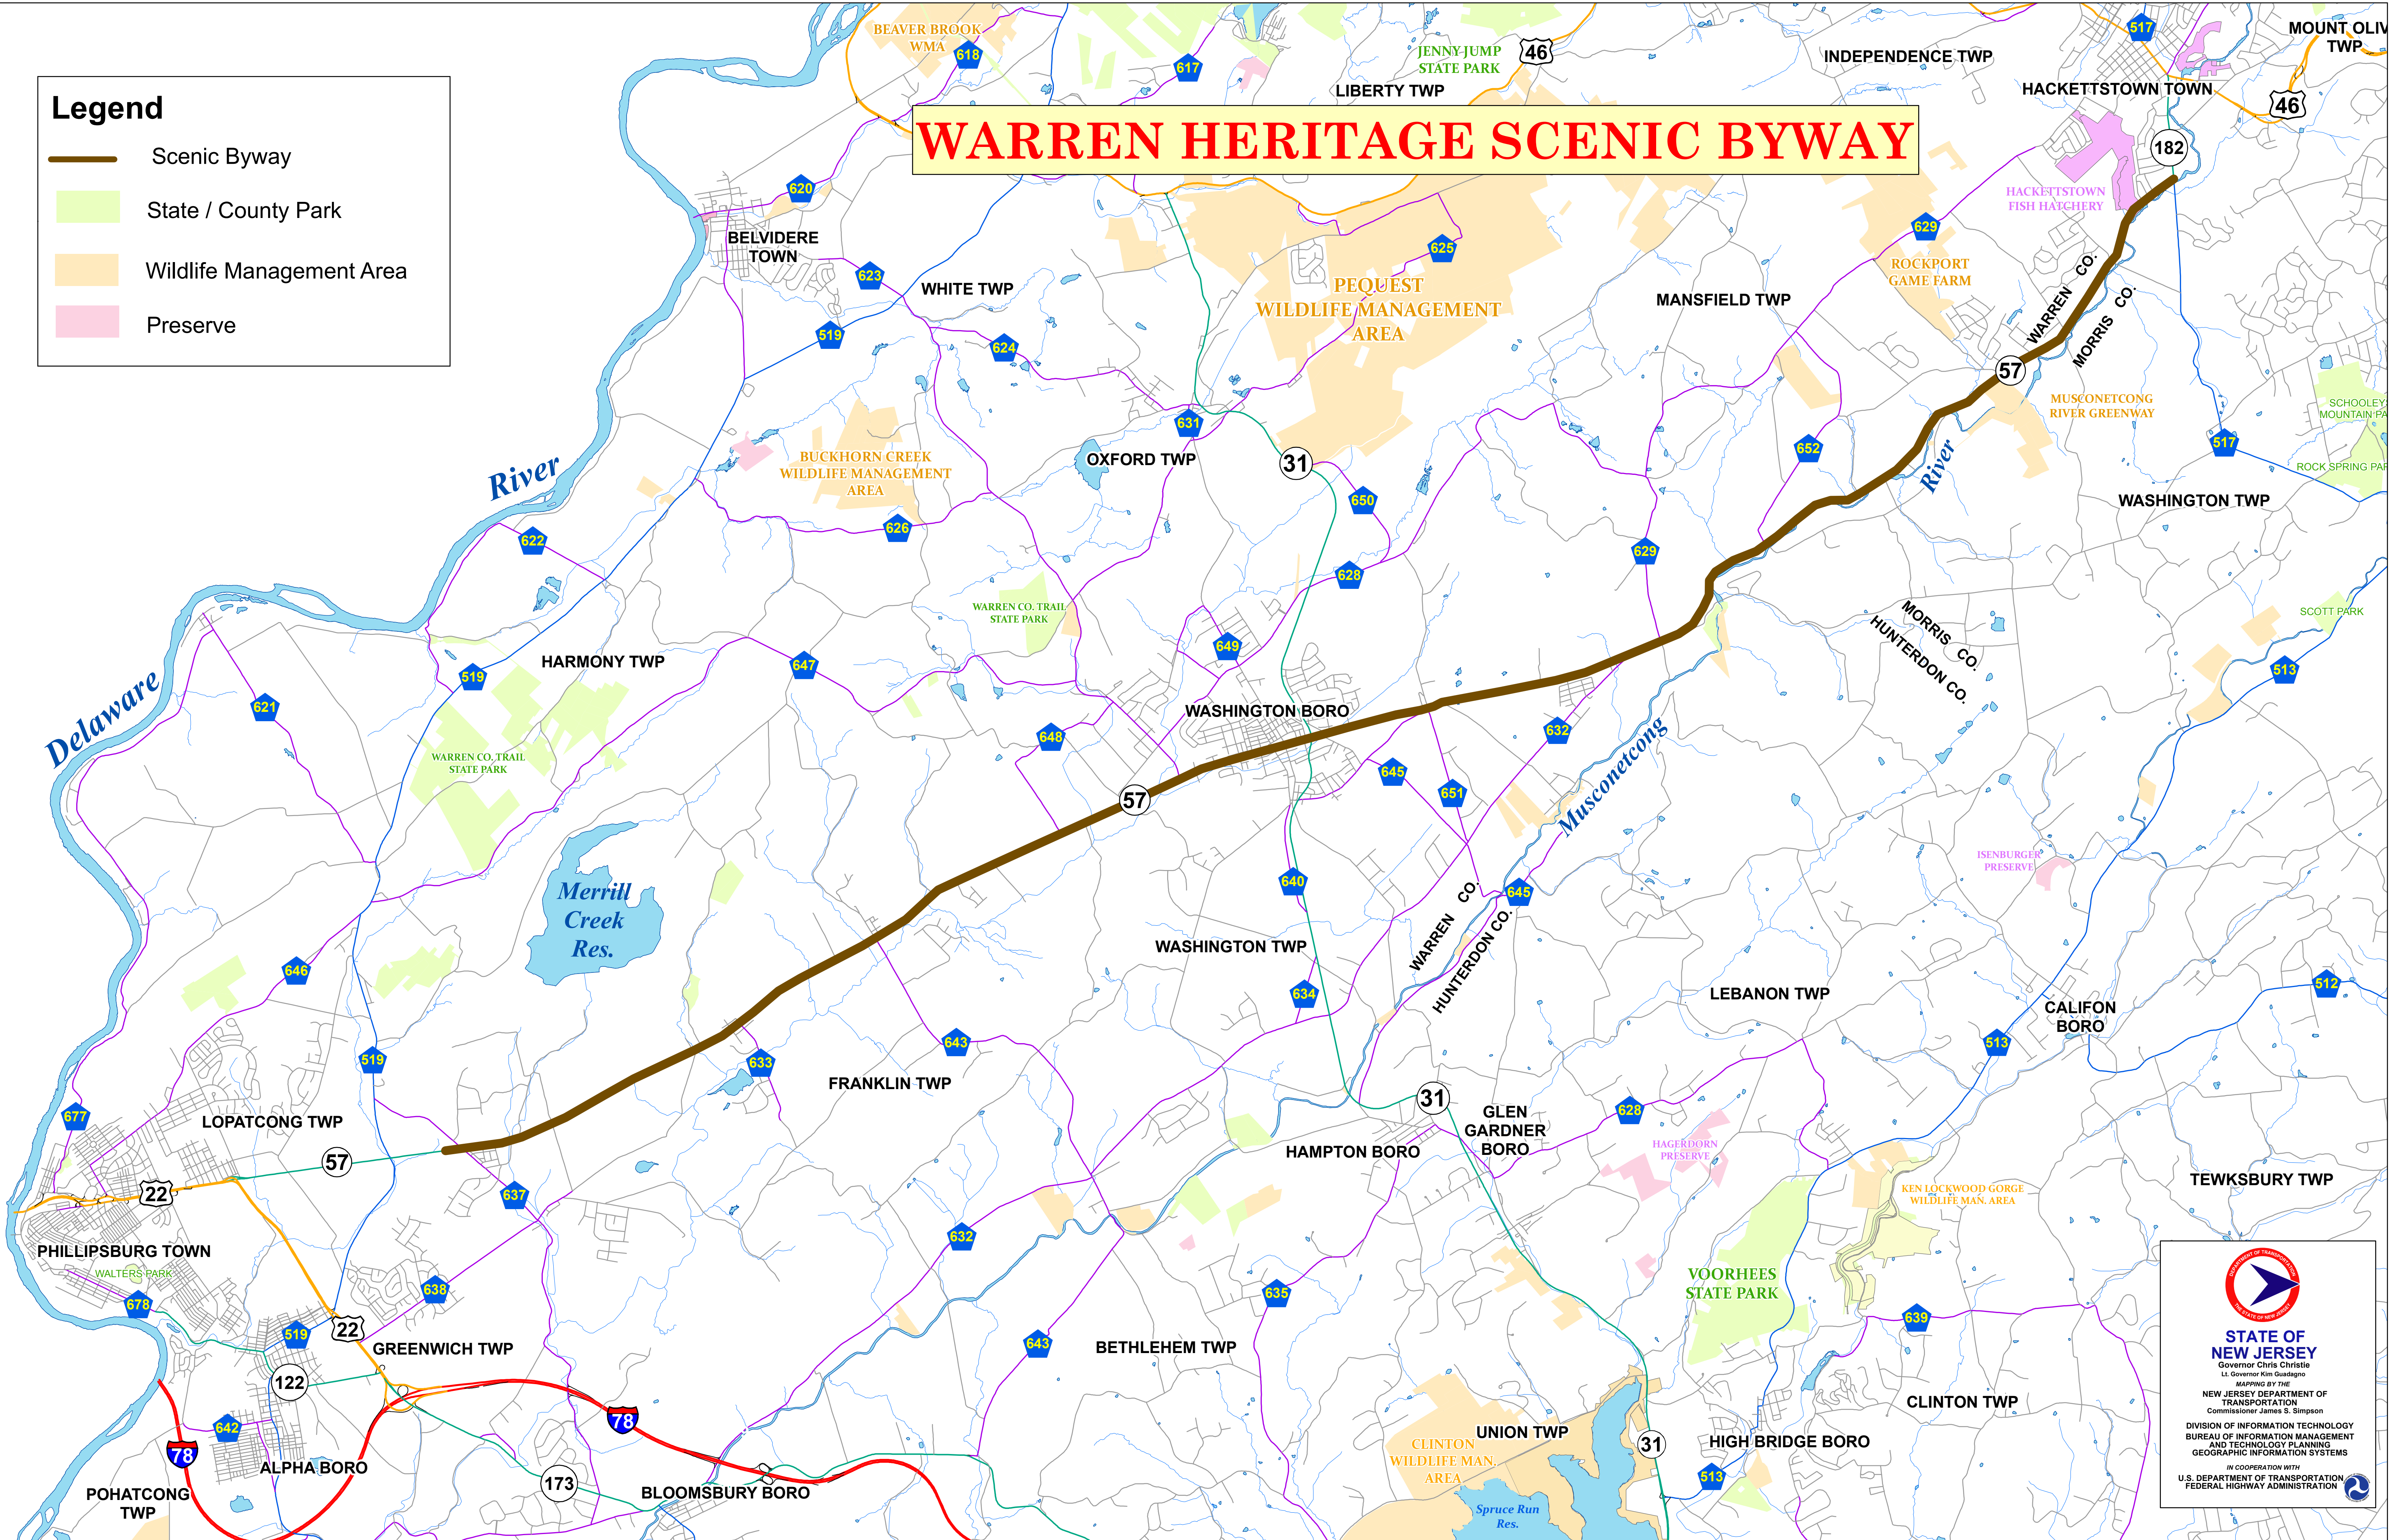

# WARREN HERITAGE SCENIC BYWAY

**Legend**

- Scenic Byway
- State / County Park
- Wildlife Management Area
- Preserve

**STATE OF NEW JERSEY**  
Governor Chris Christie  
Lt. Governor Kim Guadagno  
MAPPING BY THE  
NEW JERSEY DEPARTMENT OF TRANSPORTATION  
Commissioner James S. Simpson  
DIVISION OF INFORMATION TECHNOLOGY  
BUREAU OF INFORMATION MANAGEMENT  
AND TECHNOLOGY PLANNING  
GEOGRAPHIC INFORMATION SYSTEMS  
IN COOPERATION WITH  
U.S. DEPARTMENT OF TRANSPORTATION  
FEDERAL HIGHWAY ADMINISTRATION