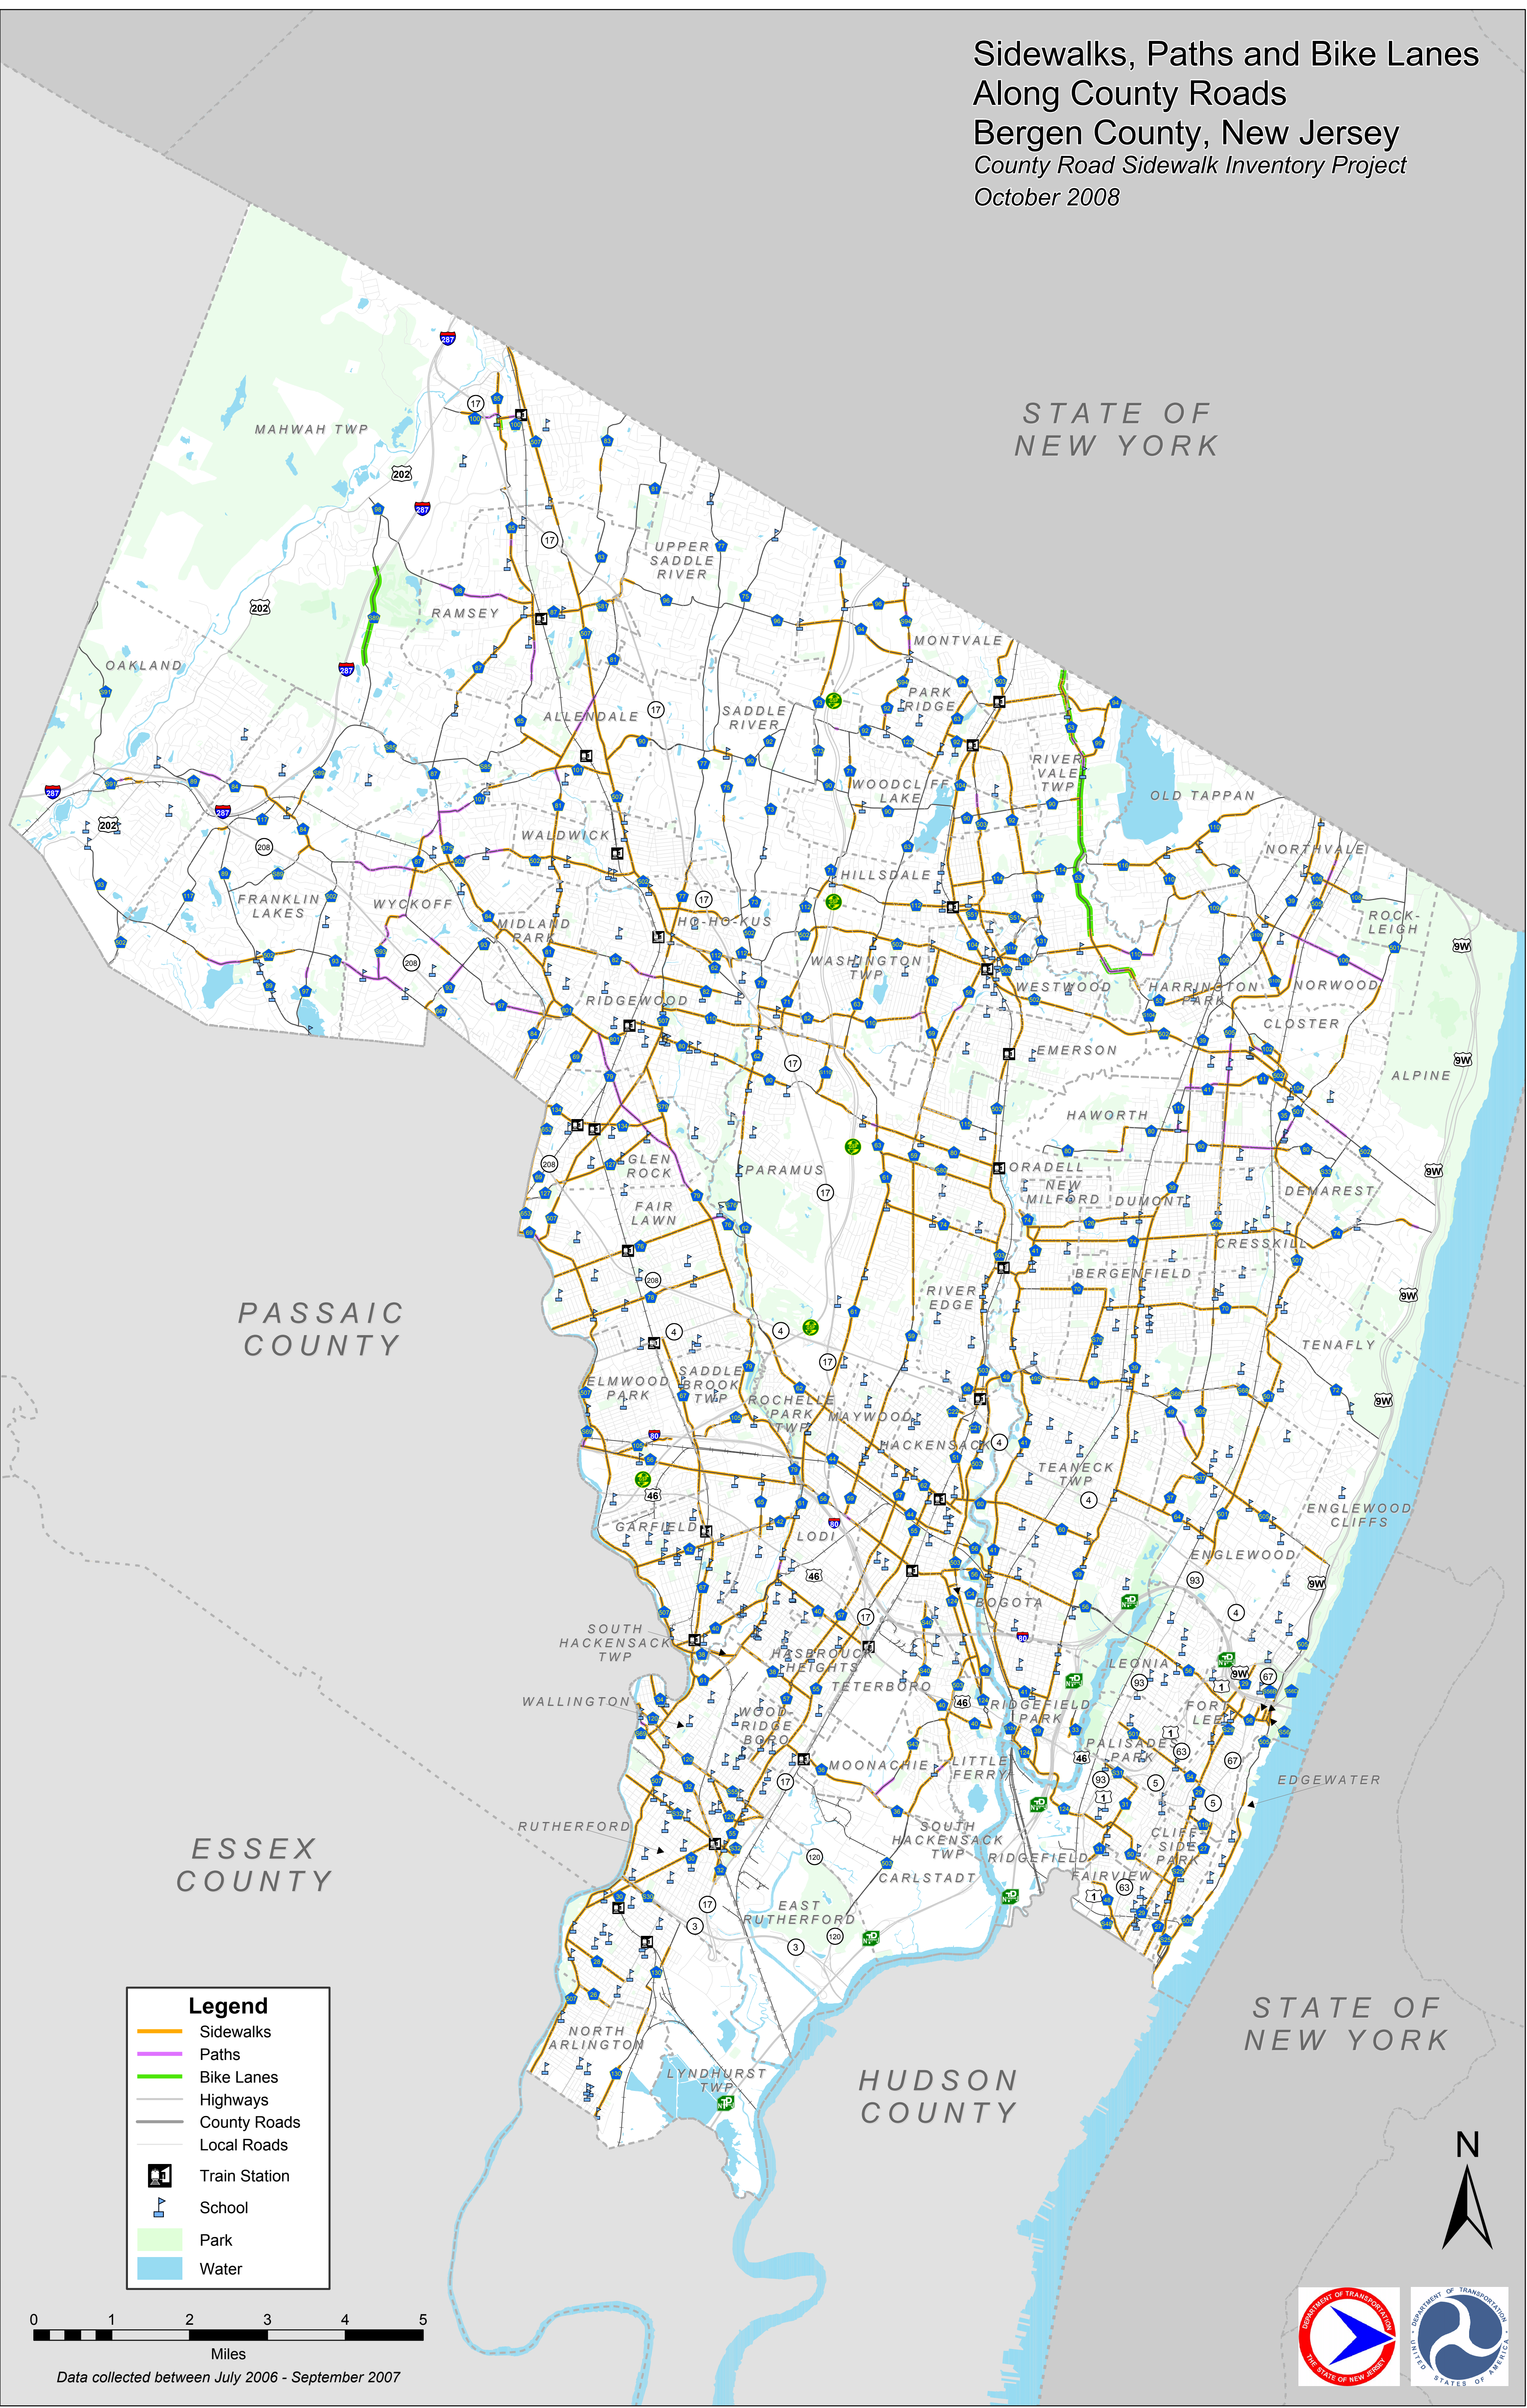

Sidewalks, Paths and Bike Lanes  
 Along County Roads  
 Bergen County, New Jersey  
 County Road Sidewalk Inventory Project  
 October 2008

STATE OF  
NEW YORK

PASSAIC  
COUNTY

ESSEX  
COUNTY

HUDSON  
COUNTY

STATE OF  
NEW YORK

**Legend**

- Sidewalks
- Paths
- Bike Lanes
- Highways
- County Roads
- Local Roads
- Train Station
- School
- Park
- Water

Data collected between July 2006 - September 2007