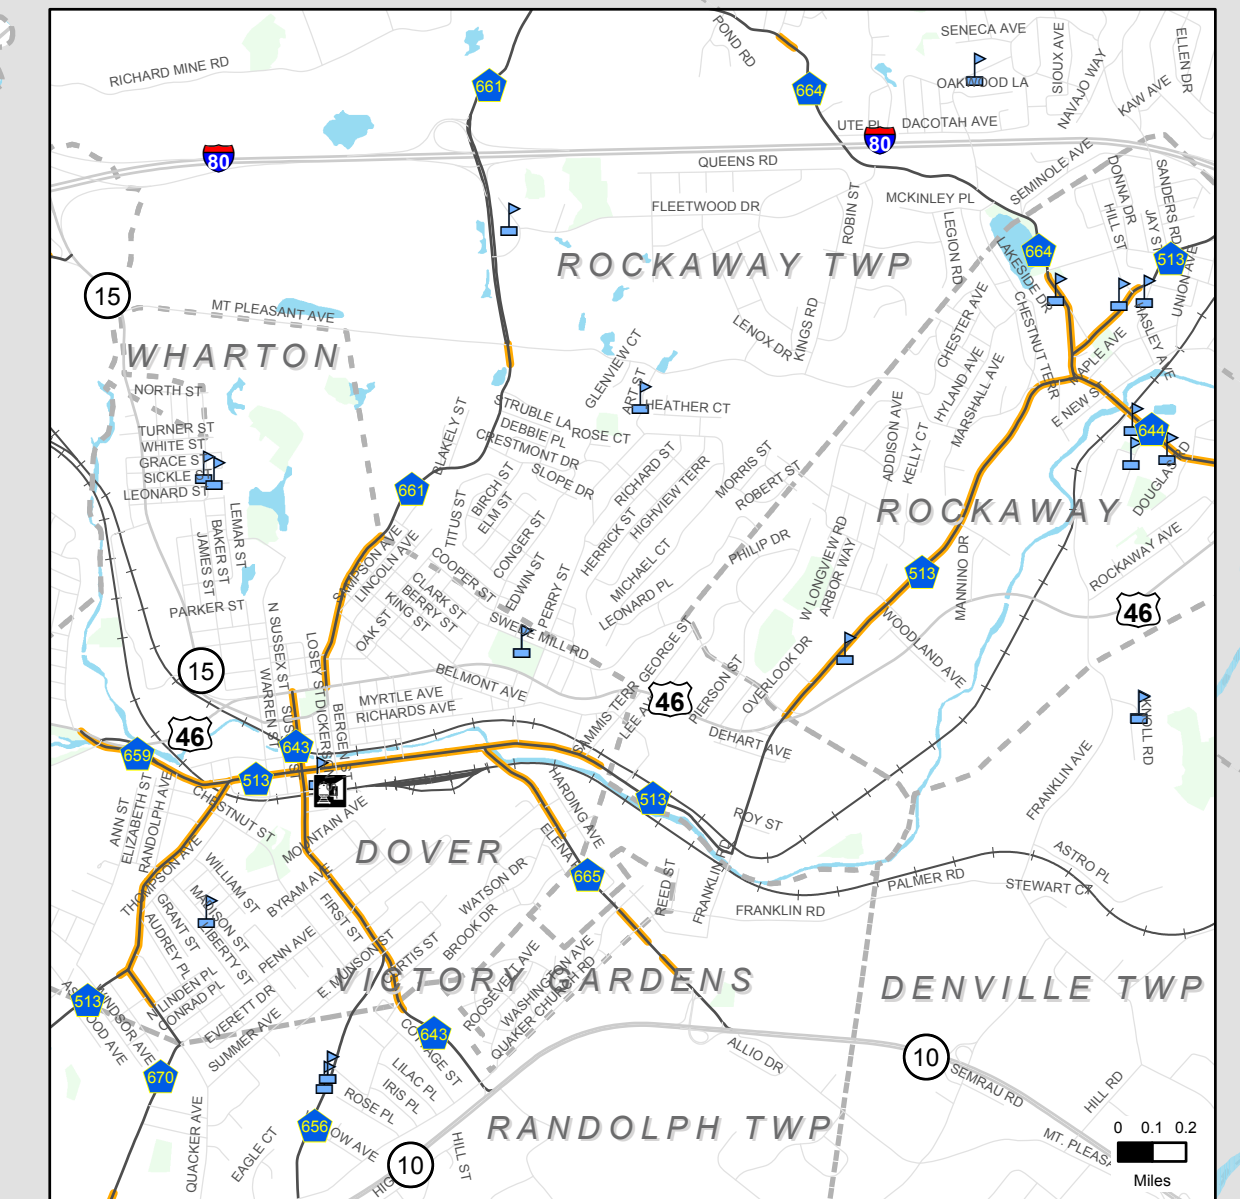

Sidewalks, Paths and Bike Lanes
 Along County Roads
 Morris County, New Jersey
 County Road Sidewalk Inventory Project
 October 2008

Inset 1

Inset 2

Inset 3

SUSSEX COUNTY

PASSAIC COUNTY

WARREN COUNTY

ESSEX COUNTY

HUNTERDON COUNTY

SOMERSET COUNTY

UNION COUNTY

Legend

- Sidewalks
- Paths
- Bike Lanes
- Highways
- County Roads
- Local Roads
- Train Station
- School
- Park
- Water