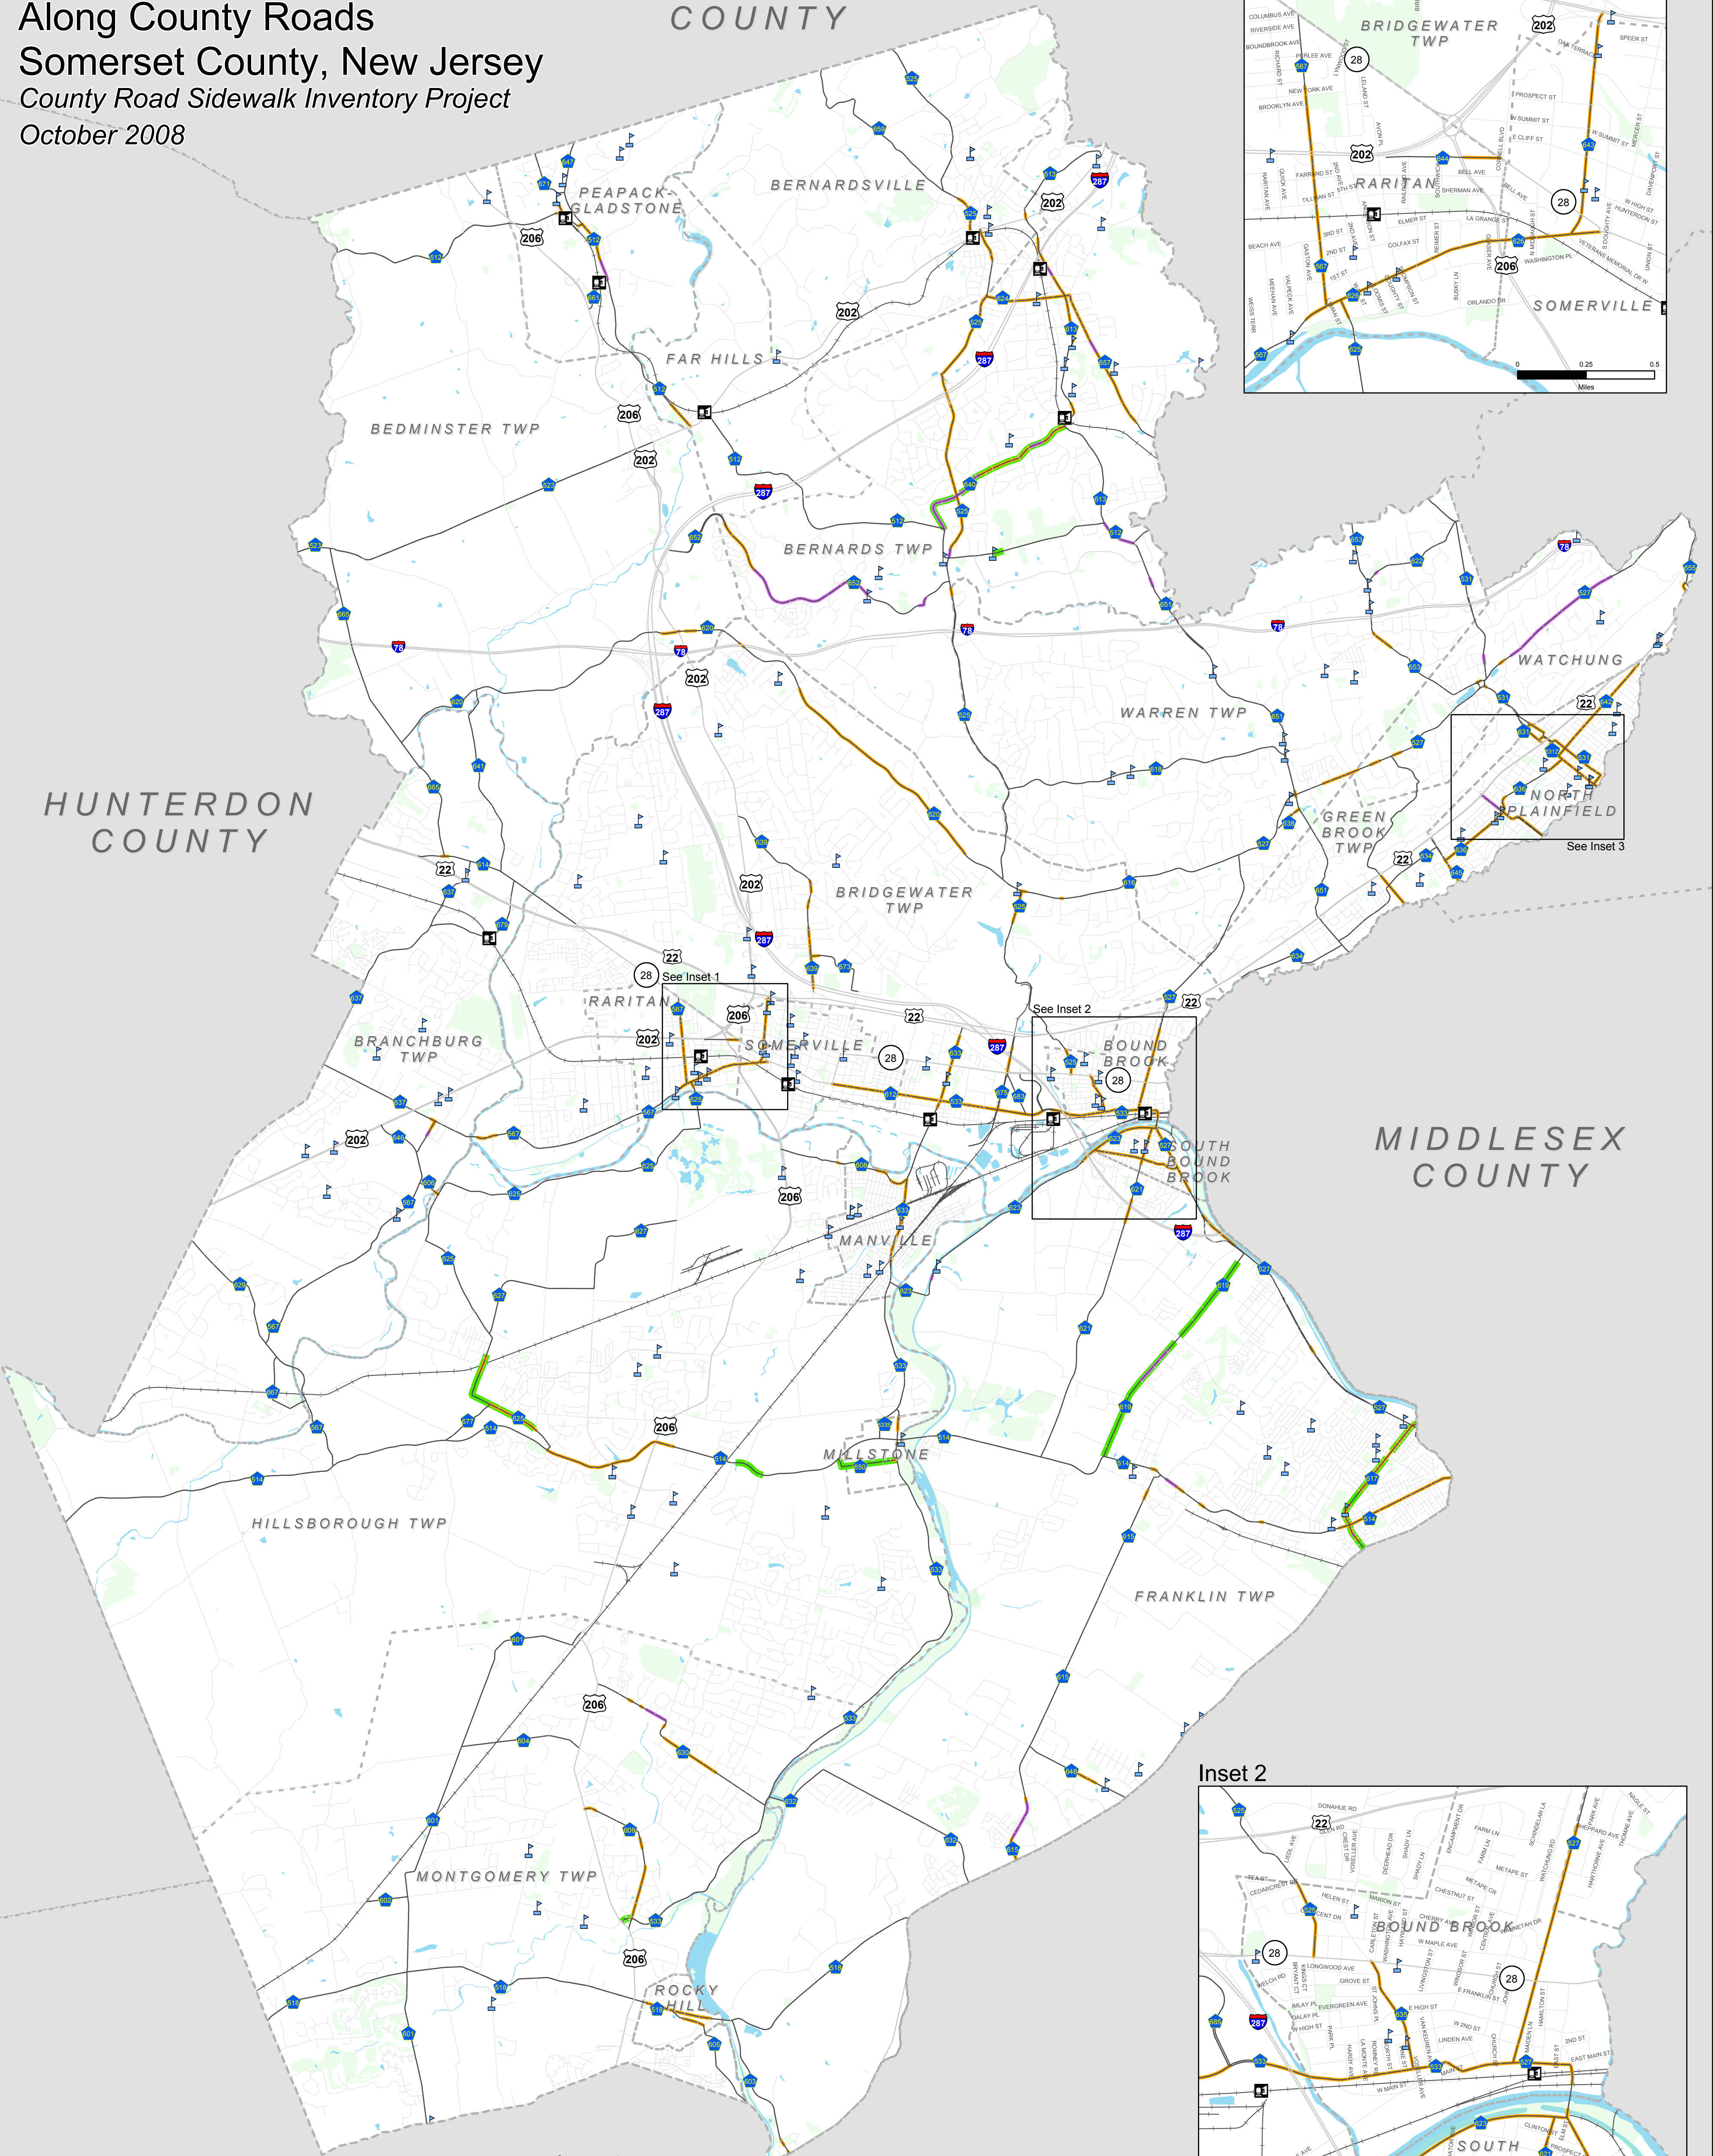

Sidewalks, Paths and Bike Lanes
 Along County Roads
 Somerset County, New Jersey
 County Road Sidewalk Inventory Project
 October 2008

MORRIS
 COUNTY

Inset 1

HUNTERDON
 COUNTY

MIDDLESEX
 COUNTY

Inset 3
 See Inset 3

Inset 2

Inset 3

Legend

- Sidewalks
- Paths
- Bike Lanes
- Highways
- County Roads
- Local Roads
- Train Station
- School
- Park
- Water

Data collected between July 2006 - September 2007