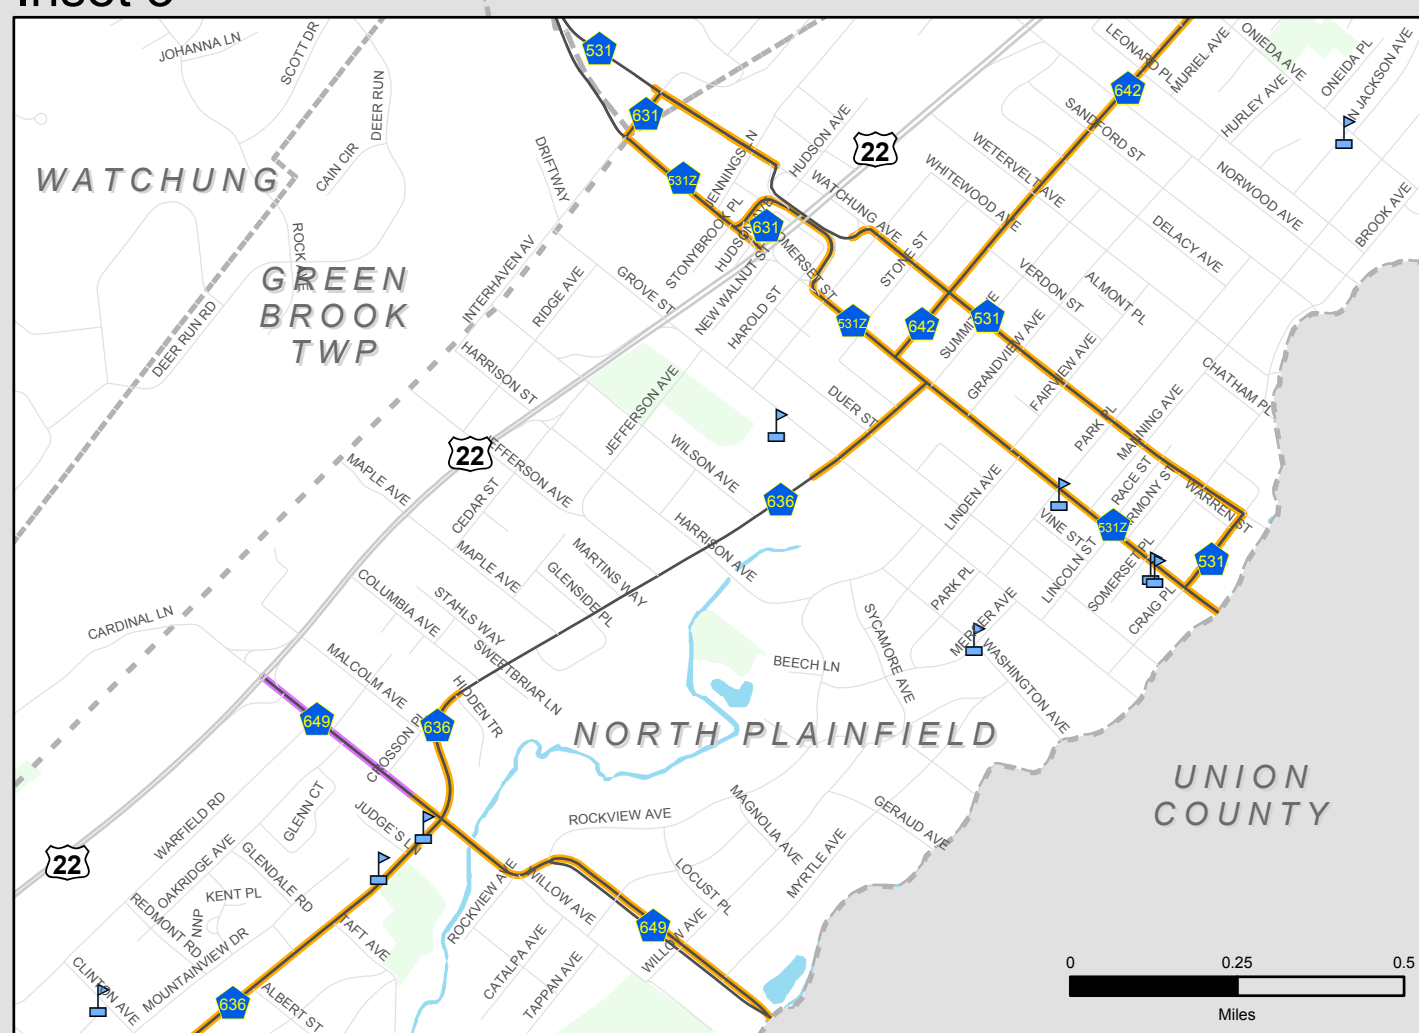

Sidewalks, Paths and Bike Lanes
 Along County Roads
 Somerset County, New Jersey
 County Road Sidewalk Inventory Project
 October 2008

MORRIS
 COUNTY

Inset 1

HUNTERDON
 COUNTY

MIDDLESEX
 COUNTY

Inset 3
 See Inset 3

Inset 2

Inset 3

Legend

- Sidewalks
- Paths
- Bike Lanes
- Highways
- County Roads
- Local Roads
- Train Station
- School
- Park
- Water

Data collected between July 2006 - September 2007