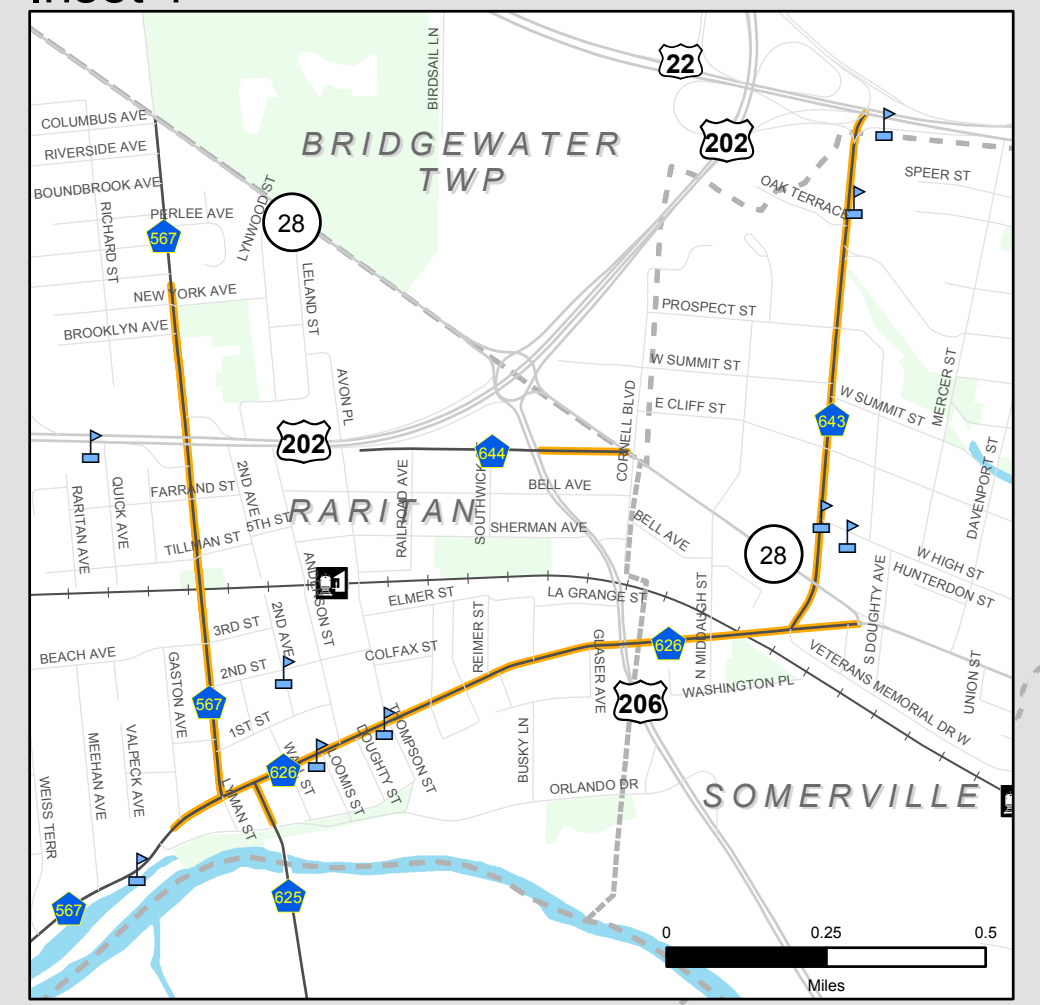

Sidewalks, Paths and Bike Lanes
 Along County Roads
 Somerset County, New Jersey
 County Road Sidewalk Inventory Project
 October 2008

MORRIS
 COUNTY

Inset 1

HUNTERDON
 COUNTY

MIDDLESEX
 COUNTY

Inset 3
 See Inset 3

Inset 2

Inset 3

Legend

- Sidewalks
- Paths
- Bike Lanes
- Highways
- County Roads
- Local Roads
- Train Station
- School
- Park
- Water

Data collected between July 2006 - September 2007