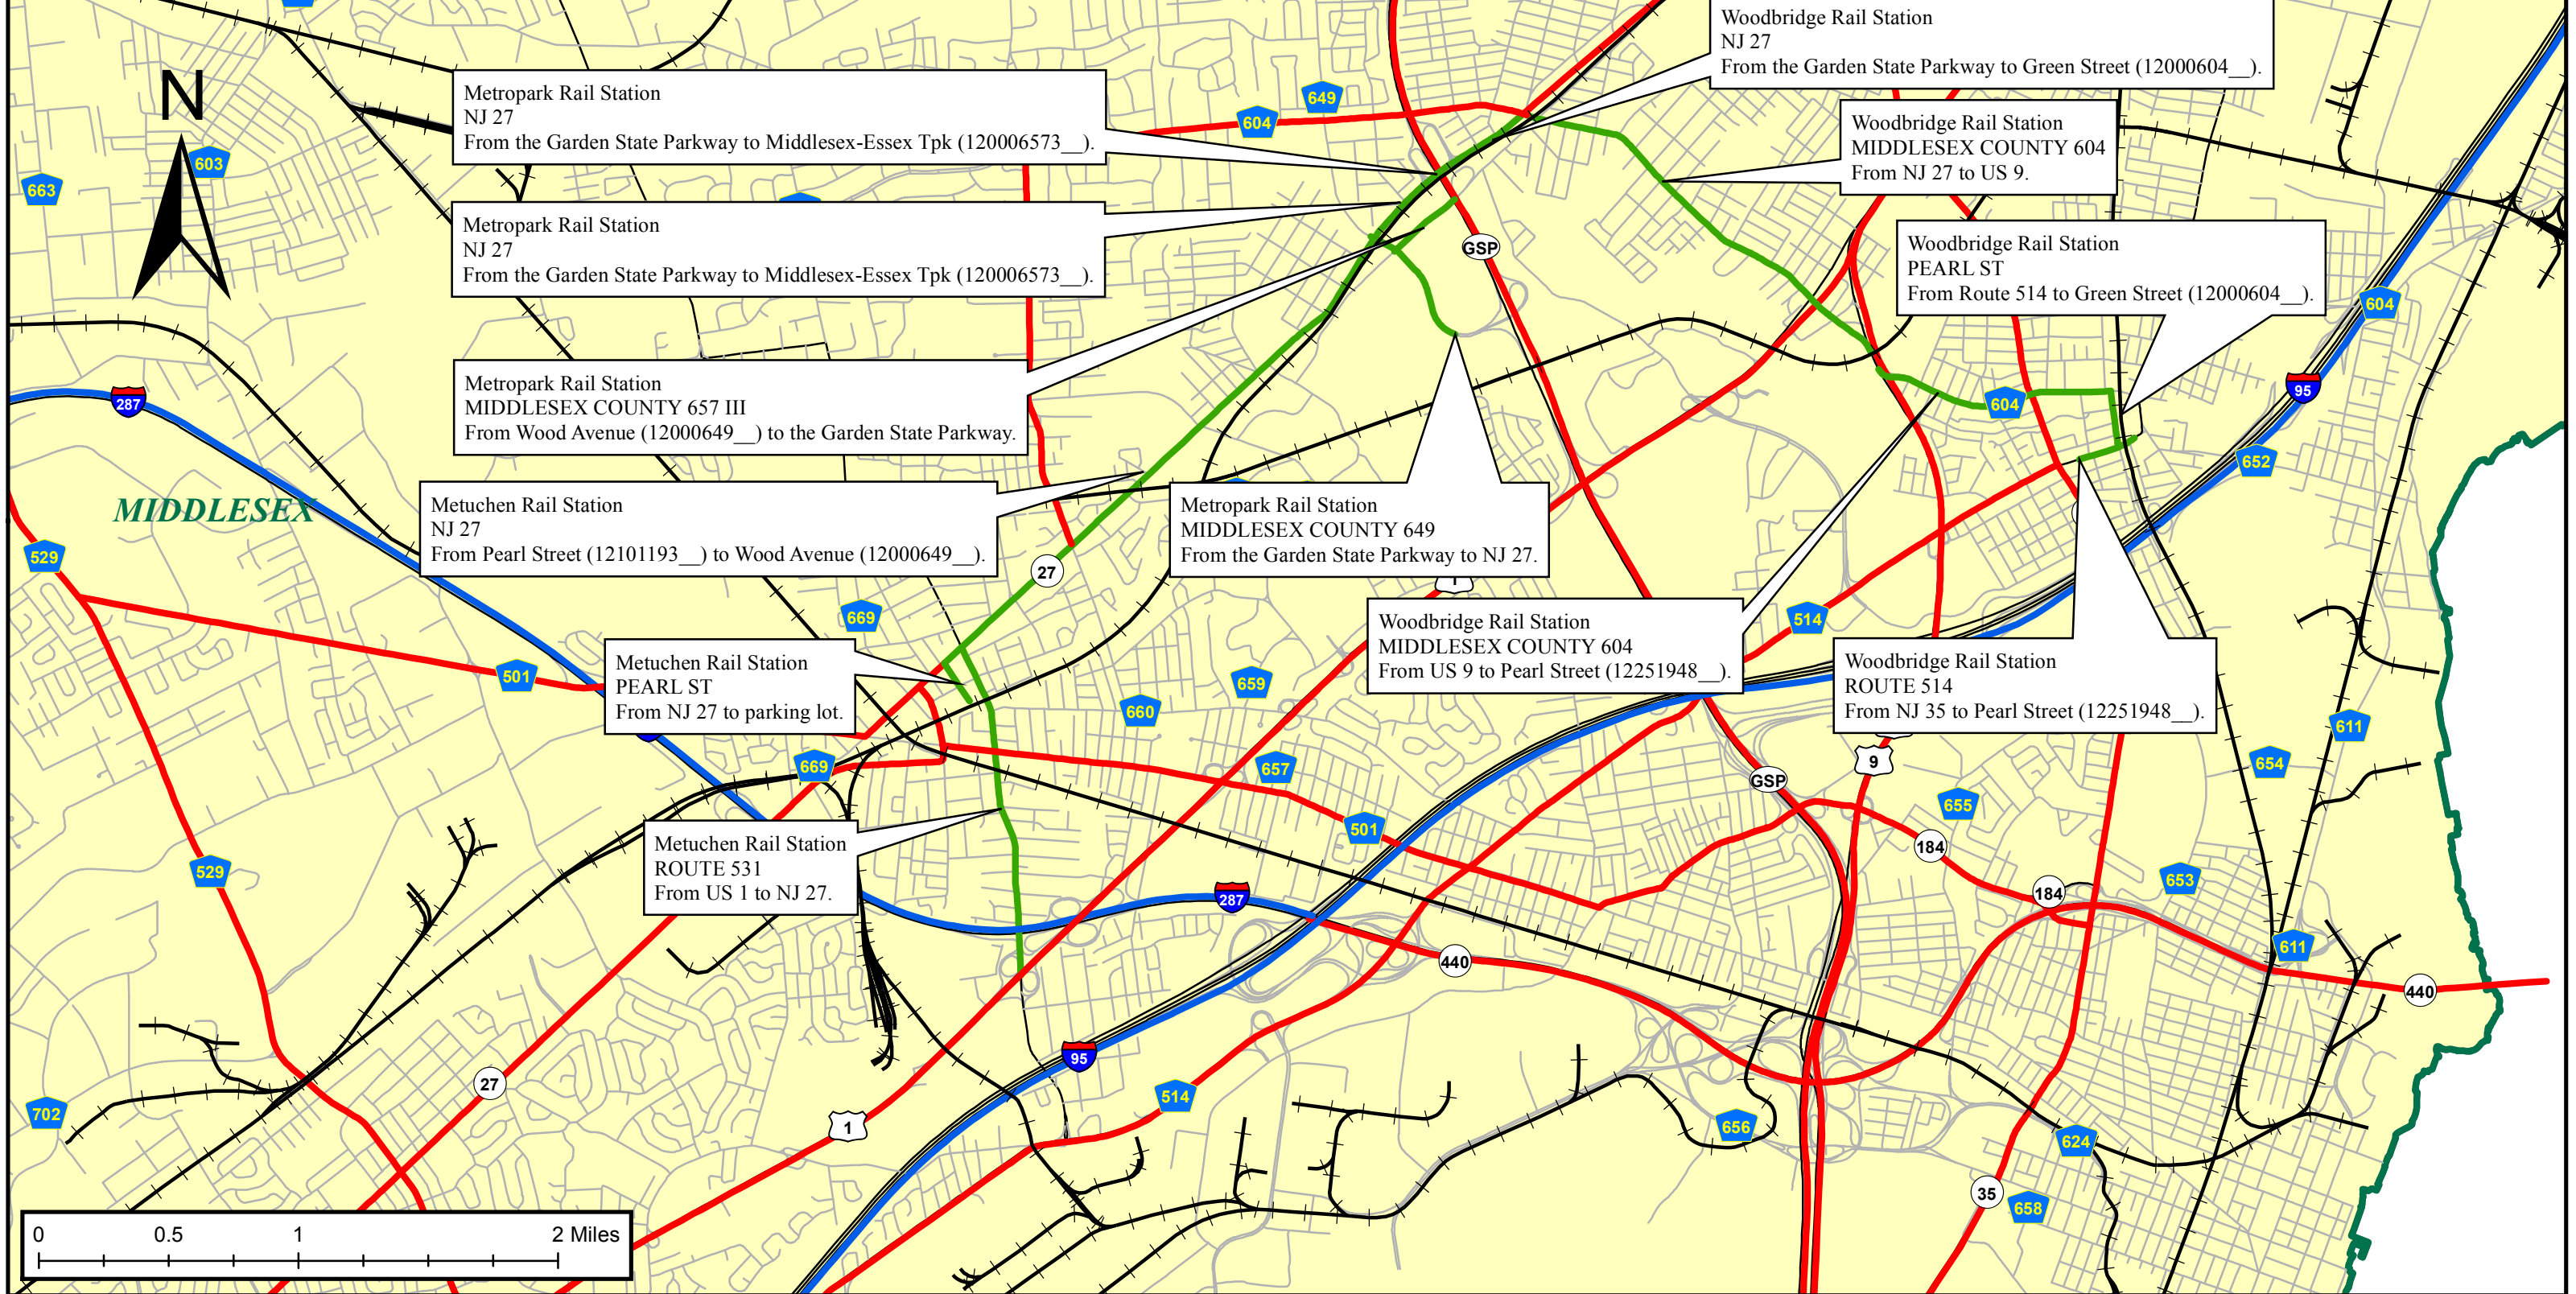

Middlesex County National Highway System Routes - MAP 21

Legend

NHS Routes

- Interstate STRAHNET
- Non-Interstate STRAHNET
- NHS Route
- STRAHNET Connector
- Intermodal Connector - Bus Terminal
- Intermodal Connector - Transit Terminal
- Intermodal Connector - Ferry Terminal

Military Boundaries

- ARTIFICIAL ISLAND
- EARL
- FORT DIX
- FORT MONMOUTH
- KILLCOHOOK
- LAKEHURST
- MCGUIRE
- NATIONAL AVIATION FACIL
- PICATTINY
- PREDRICKTOWN
- SANDY HOOK
- US MILITARY RESERVE
- USAF RESERVATION
- WILDWOOD

- Rail Line
- NJDOT 2010 Urban Area

State of New Jersey
 New Jersey Department of Transportation
 Capital Investment Planning and Grant Administration
 Bureau of Transportation Data and Safety
 Computer Generated by
 Geographic Information Systems Software
 July 2014
 Scale as Indicated