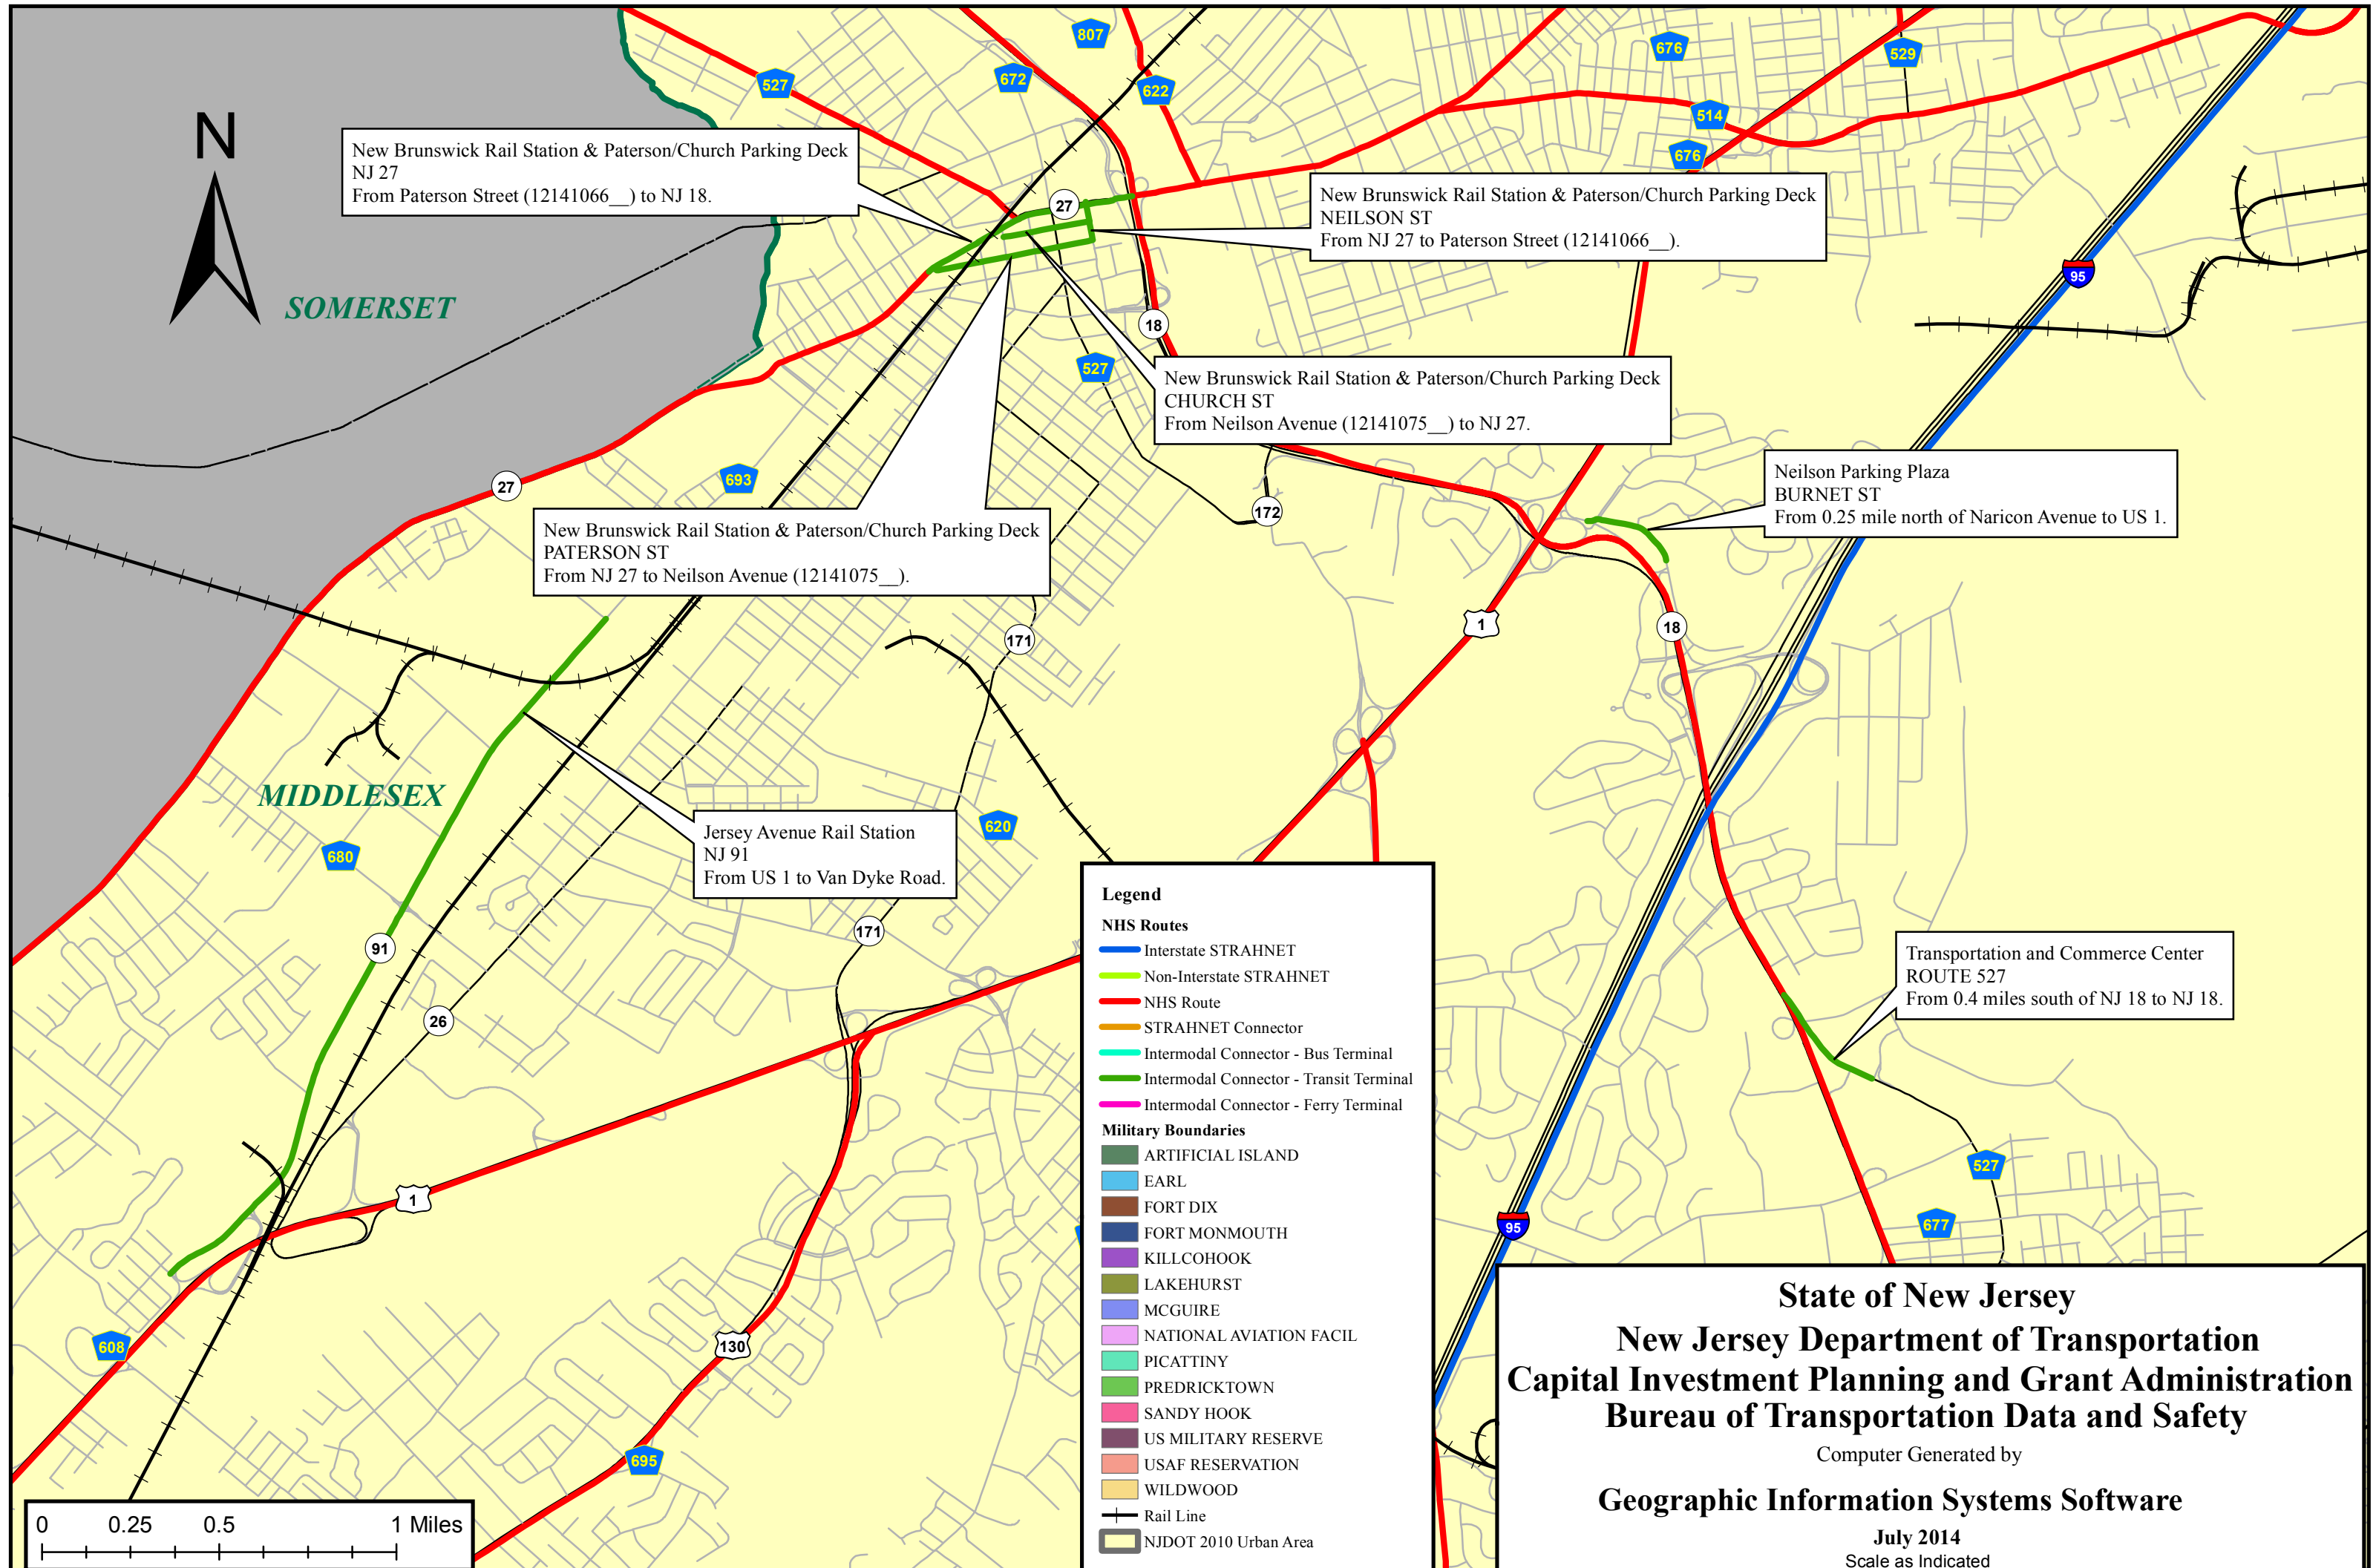

Middlesex County National Highway System Routes - MAP 21

Legend

NHS Routes

- Interstate STRAHNET
- Non-Interstate STRAHNET
- NHS Route
- STRAHNET Connector
- Intermodal Connector - Bus Terminal
- Intermodal Connector - Transit Terminal
- Intermodal Connector - Ferry Terminal

Military Boundaries

- ARTIFICIAL ISLAND
- EARL
- FORT DIX
- FORT MONMOUTH
- KILLCOHOOK
- LAKEHURST
- MCGUIRE
- NATIONAL AVIATION FACIL
- PICATTINY
- PREDRICKTOWN
- SANDY HOOK
- US MILITARY RESERVE
- USAF RESERVATION
- WILDWOOD

- Rail Line
- NJDOT 2010 Urban Area

State of New Jersey
 New Jersey Department of Transportation
 Capital Investment Planning and Grant Administration
 Bureau of Transportation Data and Safety
 Computer Generated by
 Geographic Information Systems Software
 July 2014
 Scale as Indicated