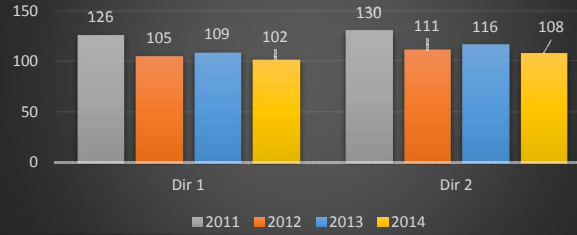

**Route 68 mp 7.0 Vehicle Class 9 (Truck)**

**Route 70 mp 10.3 Vehicle Class 9 (Truck)**

**Route 72 mp 25.0 Vehicle Class 9 (Truck)**

**Route 78 mp 14.5 Vehicle Class 9 (Truck)**

**Route 78 mp 25.7 Vehicle Class 9 (Truck)**