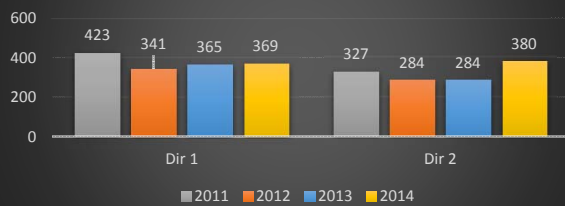

**Route 80 mp 66.2 (Local Lanes) Vehicle Class 9 (Truck)**

**Route 55 mp 57.9 Vehicle Class 9 (Truck)**

**Route 295 mp 35.7 Vehicle Class 9 (Truck)**

**Route 676 mp 2.6 Vehicle Class 9 (Truck)**

**Route 55 mp 37.0 Vehicle Class 9 Truck)**