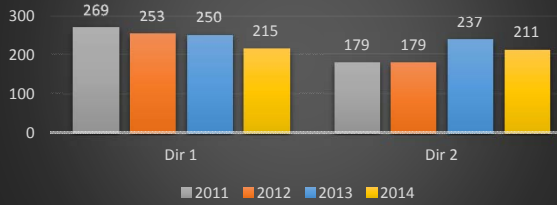

**Route 130 mp 3.4 Vehicle Class 9 (Truck)**

**Route 138 mp 2.6 Vehicle Class 9 (Truck)**

**Route 130 mp 70.6 Vehicle Class 9 (Truck)**

**Route 130 mp 57 Vehicle Class 9 (Truck)**

**Route 168 mp 1.3 Class 9 (Truck)**