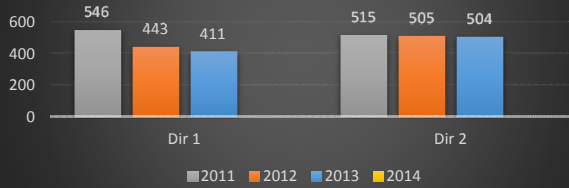

**Route 202 mp 3.5 Vehicle Class 9 (Truck)**

**Route 206 mp 22.0 Vehicle Class 9 (Truck)**

**Route 295 mp 39.6 Vehicle Class 9 (Truck)**

**Route 31 mp 13.0 Vehicle Class 9 (Truck)**

**Route 31 mp 26.4 Vehicle Class 9 (Truck)**