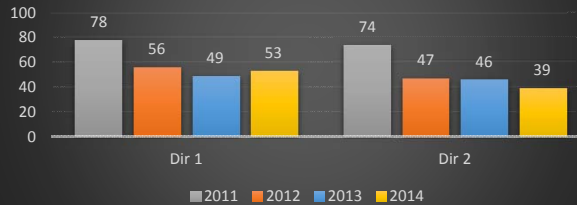

Route 57 mp 20.6 Vehicle Class 9 (Truck)

Route 540 mp 4.76 Vehicle Class 9 (Truck)