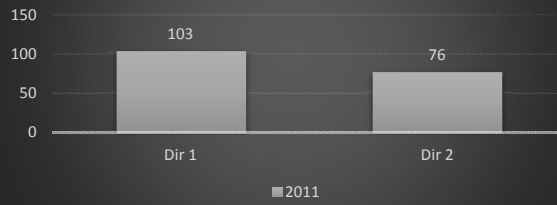

Route 124 mp 7.6 Vehicle Class 9 (Truck)

Route 57 mp 3.5 Vehicle Class 9 (Truck)