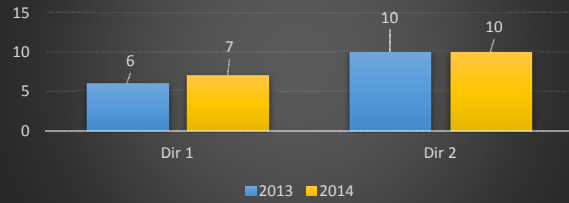

**Route 130 mp 3.4 Vehicle Class 9 (Truck)**

**Route 138 mp 2.6 Vehicle Class 9 (Truck)**

**Route 130 mp 70.6 Vehicle Class 9 (Truck)**

**Route 130 mp 57 Vehicle Class 9 (Truck)**

**Route 168 mp 1.3 Class 9 (Truck)**