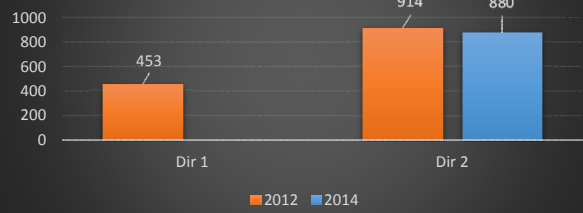

**Route 295 mp 15.15 Vehicle Class 9 (Truck)**

**Route 295 mp 2.9 Vehicle Class 9 (Truck)**

**Route 80 mp 66.2 Vehicle Class 9 (Truck)**

**Route 78 mp 5.2 Vehicle Class 9 (Truck)**

**Route 1 mp 3.86 Vehicle Class 9 (Truck)**