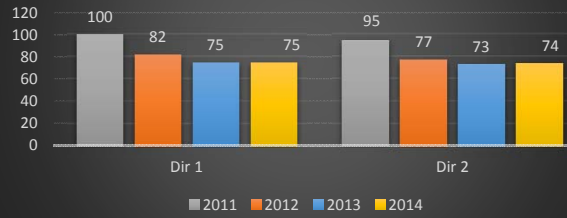

**Route 68 mp 7.0 Vehicle Class 9 (Truck)**

**Route 70 mp 10.3 Vehicle Class 9 (Truck)**

**Route 72 mp 25.0 Vehicle Class 9 (Truck)**

**Route 78 mp 14.5 Vehicle Class 9 (Truck)**

**Route 78 mp 25.7 Vehicle Class 9 (Truck)**