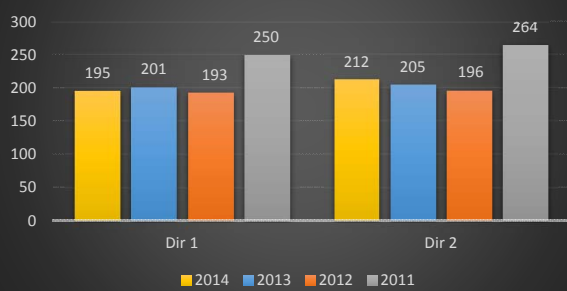

Route 38 mp 19.1 Vehicle Class 9 (Truck)

Route 33 mp 35.5 Vehicle Class 9 (Truck)