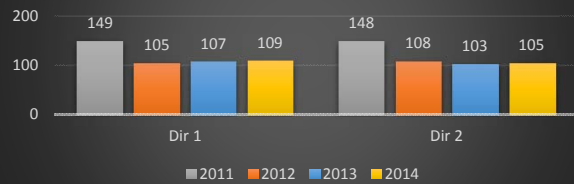

Route 40 mp 28.4 Vehicle Class 9 (Truck)

Route 33 mp 23.5 Vehicle Class 9 (Truck)