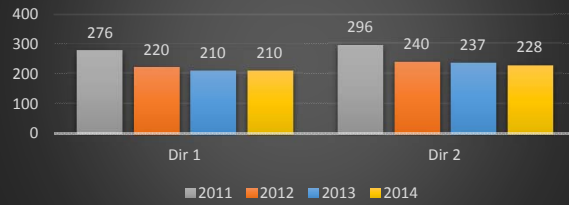

**Route 202 mp 19.2 Vehicle Class 9 (Truck)**

**Route 33 mp 23.5 Vehicle Class 9 (Truck)**

**Route 34 MP 0.6 Vehicle Class 9 (Truck)**

**Route 40 mp 28.4 Vehicle Class 9 (Truck)**

**Route 46 mp 25.2 Vehicle Class 9 (Truck)**