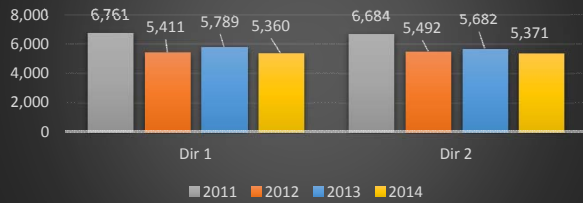

**Route 68 mp 7.0 Vehicle Class 9 (Truck)**

**Route 70 mp 10.3 Vehicle Class 9 (Truck)**

**Route 72 mp 25.0 Vehicle Class 9 (Truck)**

**Route 78 mp 14.5 Vehicle Class 9 (Truck)**

**Route 78 mp 25.7 Vehicle Class 9 (Truck)**