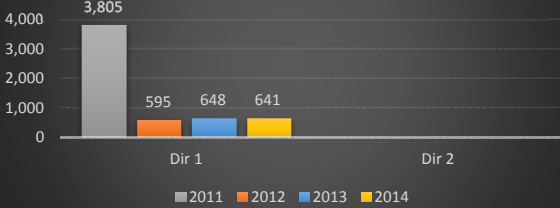

**Route 30 mp 33.5 Vehicle Class 9 (Truck)**

**Route 49 mp 37.6 Vehicle Class 9 (Truck)**

**Route 80mp 32.4 Vehicle Class 9 (Truck)**

**Route 80 mp 38.1 Vehicle Class 9 (Truck)**

**Route 1 mp 12.9 Vehicle Class 9 (Truck)**