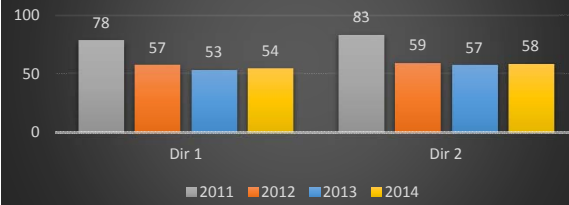

Route 73 mp 11.9 Vehicle Class 9 (Truck)

Route 68 mp 2.4 Vehicle Class 9 (Truck)