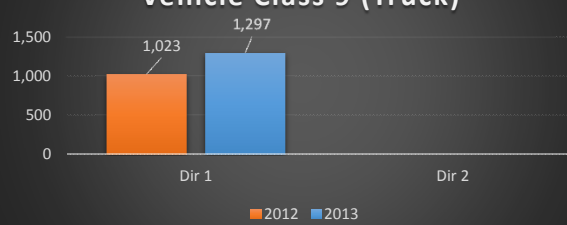

Route 80 mp 66.2 (Local Lanes) Vehicle Class 9 (Truck)

Route 295 mp 35.7 Vehicle Class 9 (Truck)