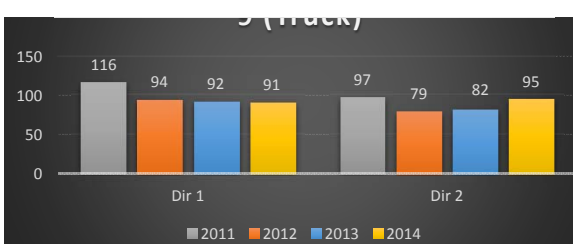

Route 202 mp 3.5 Vehicle Class 9 (Truck)