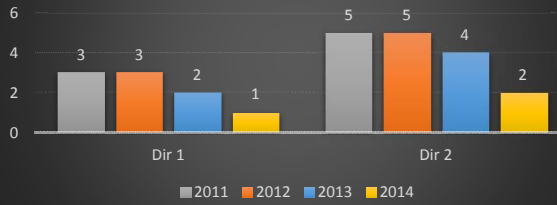

**Route 9 mp 111.8 Vehicle Class 9 (Truck)**

**Route 9 mp 57.7 Vehicle Class 9 (Truck)**

**Route 57 mp 3.5 Vehicle Class 9 (Truck)**

**Route 78 mp 7.9 Vehicle Class 9 (Truck)**

**Route 124 mp 7.6 Vehicle Class 9 (Truck)**