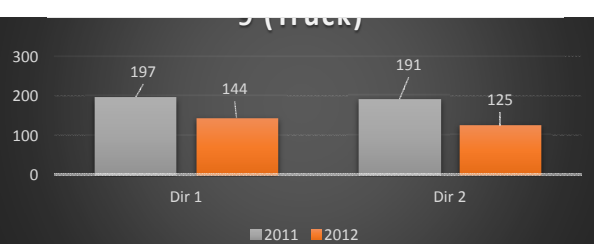

Route 206 mp 22.0 Vehicle Class 9 (Truck)