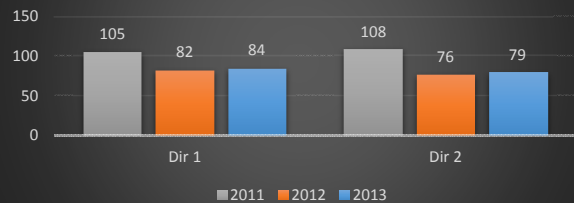

**Route 15 mp 7.1 Vehicle Class 9 (Truck)**

**Route 18 mp 26.55 Vehicle Class 9 (Truck)**

**Route 1 mp 18 Vehicle Class 9 (Truck)**

**Route 1 mp 48.1 Vehicle Class 9 (Truck)**

**Route 22 mp 26.6 Vehicle Class 9 (Truck)**