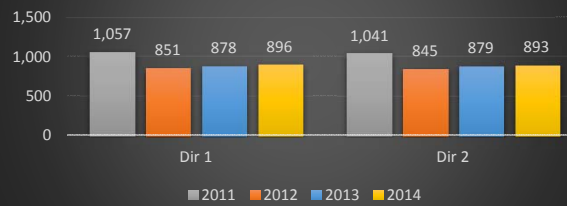

**Route 80 mp 66.2 (Local Lanes) Vehicle Class 9 (Truck)**

**Route 55 mp 57.9 Vehicle Class 9 (Truck)**

**Route 295 mp 35.7 Vehicle Class 9 (Truck)**

**Route 676 mp 2.6 Vehicle Class 9 (Truck)**

**Route 55 mp 37.0 Vehicle Class 9 Truck)**