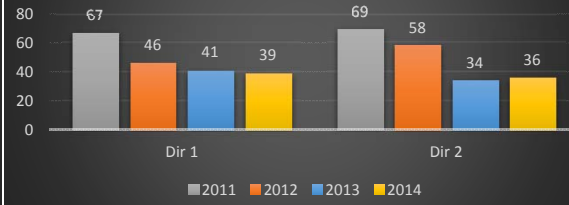

**Route 202 mp 19.2 Vehicle Class 9 (Truck)**

**Route 33 mp 23.5 Vehicle Class 9 (Truck)**

**Route 34 MP 0.6 Vehicle Class 9 (Truck)**

**Route 40 mp 28.4 Vehicle Class 9 (Truck)**

**Route 46 mp 25.2 Vehicle Class 9 (Truck)**