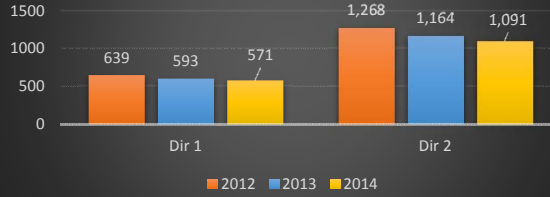

Route 287 mp 5.5 Vehicle Class 9 (Truck)

Route 95 mp 6.3 Vehicle Class 9 (Truck)