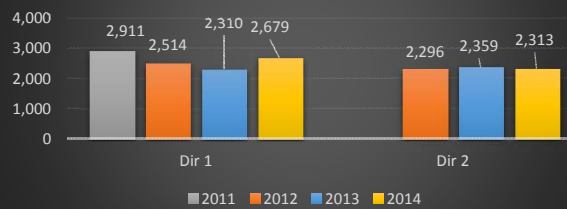

Route 295 mp 35.7 Vehicle Class 9 (Truck)

Route 55 mp 37.0 Vehicle Class 9 Truck)