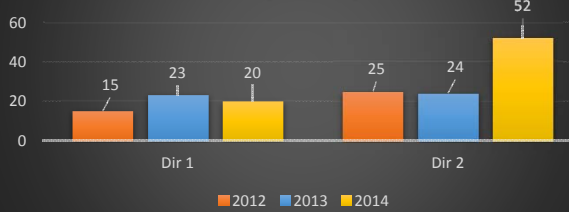

Route 34 mp 5.7 Vehicle Class 9 (Truck)

Route 322 mp 27.5 Vehicle Class 9 (Truck)