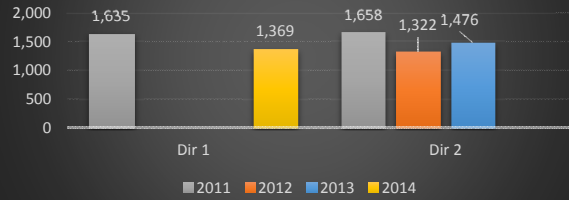

Route 18 mp 42.5 Vehicle Class 9 (Truck)

Route 17 mp 22.9 Vehicle Class 9 (Truck)