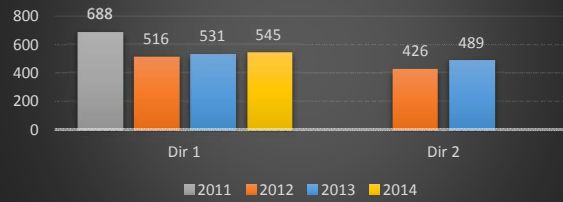

Route 1 mp 48.1 Vehicle Class 9 (Truck)

Route 18 mp 26.55 Vehicle Class 9 (Truck)