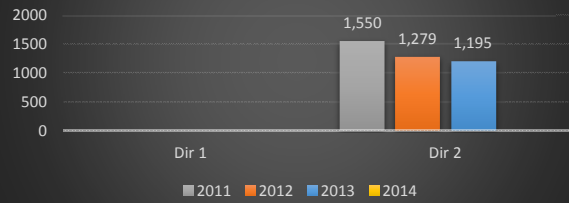

**Route 68 mp 2.4 Vehicle Class 9 (Truck)**

**Route 72 mp 2.1 Vehicle Class 9 (Truck)**

**Route 73 mp 11.9 Vehicle Class 9 (Truck)**

**Route 94 mp 33.8 Vehicle Class 9 (Truck)**

**Route 95 mp 1.2 Vehicle Class 9 (Truck)**