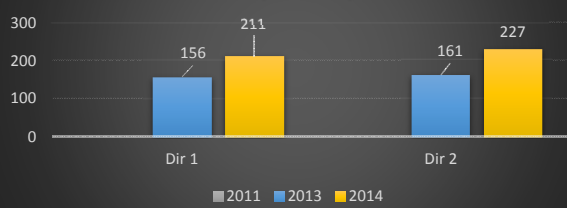

**Route 202 mp 3.5 Vehicle Class 9 (Truck)**

**Route 206 mp 22.0 Vehicle Class 9 (Truck)**

**Route 295 mp 39.6 Vehicle Class 9 (Truck)**

**Route 31 mp 13.0 Vehicle Class 9 (Truck)**

**Route 31 mp 26.4 Vehicle Class 9 (Truck)**