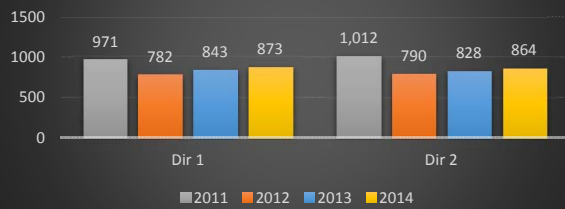

Route 55 mp 57.9 Vehicle Class 9 (Truck)

Route 676 mp 2.6 Vehicle Class 9 (Truck)