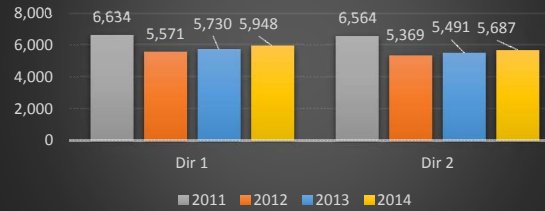

**Route 68 mp 7.0 Vehicle Class 9 (Truck)**

**Route 70 mp 10.3 Vehicle Class 9 (Truck)**

**Route 72 mp 25.0 Vehicle Class 9 (Truck)**

**Route 78 mp 14.5 Vehicle Class 9 (Truck)**

**Route 78 mp 25.7 Vehicle Class 9 (Truck)**