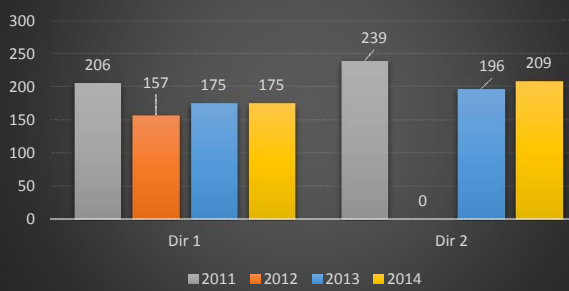

Route 34 mp 5.7 Vehicle Class 9 (Truck)