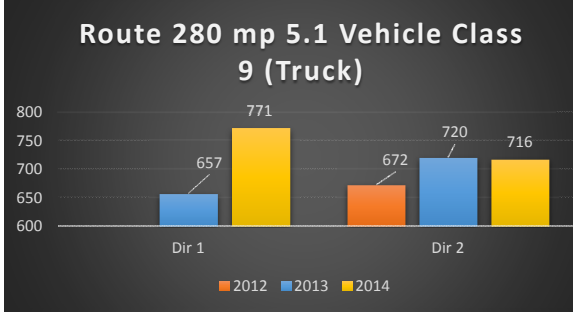

Route 295 mp 39.6 Vehicle Class 9 (Truck)