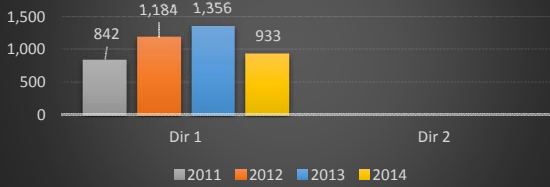

Route 78 mp 5.2 Vehicle Class 9 (Truck)

Route 295 mp 2.9 Vehicle Class 9 (Truck)