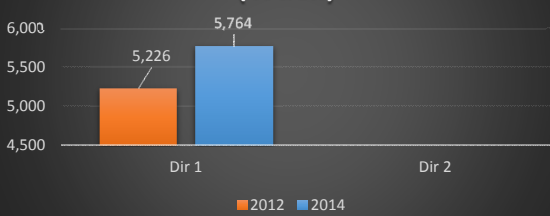

**Route 295 mp 15.15 Vehicle Class 9 (Truck)**

**Route 295 mp 2.9 Vehicle Class 9 (Truck)**

**Route 80 mp 66.2 Vehicle Class 9 (Truck)**

**Route 78 mp 5.2 Vehicle Class 9 (Truck)**

**Route 1 mp 3.86 Vehicle Class 9 (Truck)**