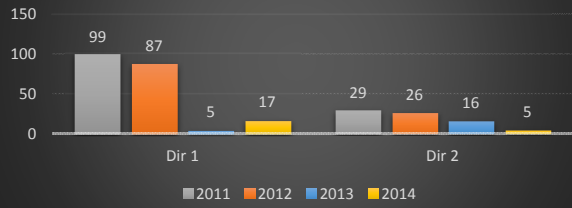

Route 130 mp 70.6 Vehicle Class 9 (Truck)

Route 130 mp 3.4 Vehicle Class 9 (Truck)