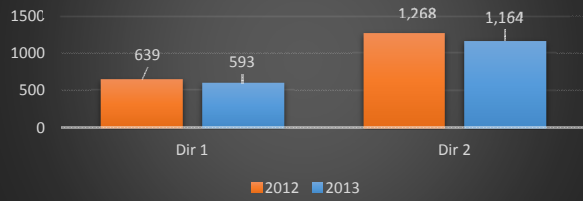

Route 287 mp 31.7 Vehicle Class 9 (Truck)

Route 76 mp 25.7 Vehicle Class 9 (Truck)