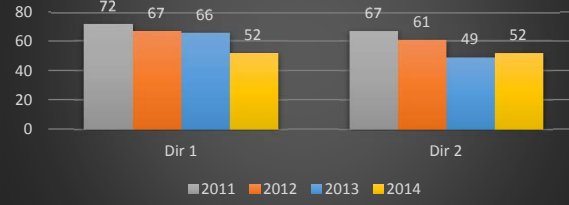

Route 94 mp 33.8 Vehicle Class 9 (Truck)

Route 72 mp 2.1 Vehicle Class 9 (Truck)