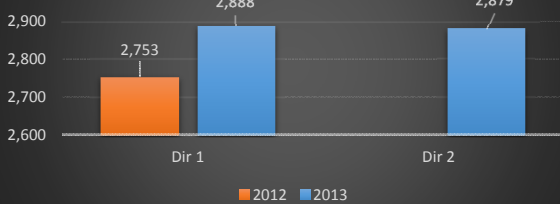

Route 1 mp 12.9 Vehicle Class 9 (Truck)

Route 80mp 32.4 Vehicle Class 9 (Truck)