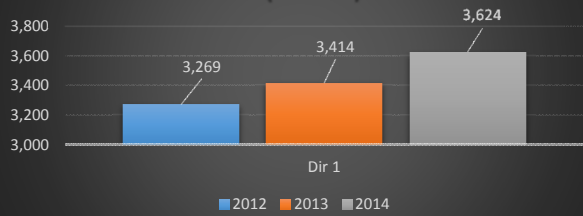

**Route mp 42.2 Vehicle Class 9 (Truck)**

**Route 76 mp 25.7 Vehicle Class 9 (Truck)**

**Route 95 mp 6.3 Vehicle Class 9 (Truck)**

**Route 287 mp 31.7 Vehicle Class 9 (Truck)**

**Route 287 mp 5.5 Vehicle Class 9 (Truck)**