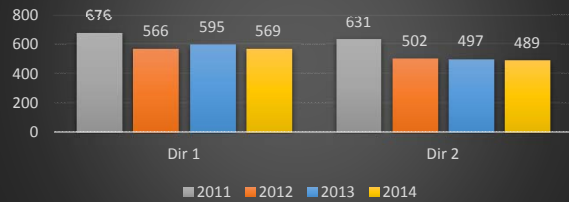

**Route 173 mp 2.4 Vehicle Class 9 (Truck)**

**Route 17 mp 22.9 Vehicle Class 9 (Truck)**

**Route 18 mp 16.0 Vehicle Class 9 (Truck)**

**Route 18 mp 42.5 Vehicle Class 9 (Truck)**

**Route 18 mp 44.6 Vehicle Class 9 (Truck)**