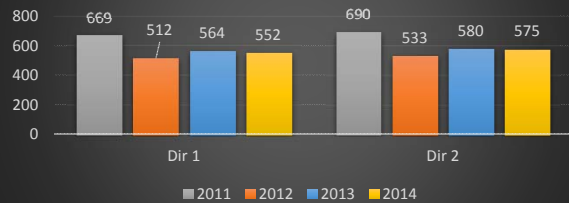

Route 208 mp 8.5 Vehicle Class 9 (Truck)

Route 195 mp 10.2 Vehicle Class 9 (Truck)