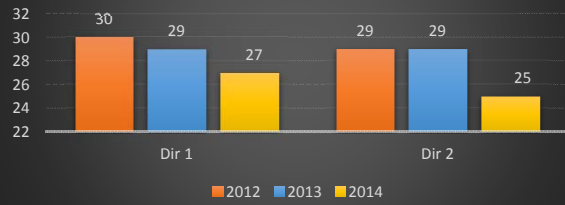

**Route 322 mp 27.5 Vehicle Class 9 (Truck)**

**Route 33 mp 35.5 Vehicle Class 9 (Truck)**

**Route 34 mp 5.7 Vehicle Class 9 (Truck)**

**Route 38 mp 19.1 Vehicle Class 9 (Truck)**

**Route 322 mp 38.4 Vehicle Class 9 (Truck)**