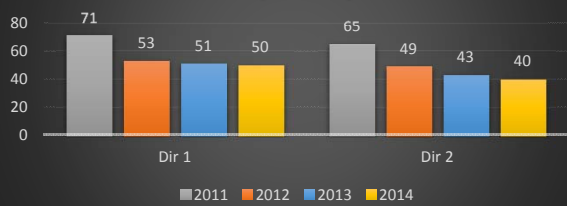

**Route 322 mp 27.5 Vehicle Class 9 (Truck)**

**Route 33 mp 35.5 Vehicle Class 9 (Truck)**

**Route 34 mp 5.7 Vehicle Class 9 (Truck)**

**Route 38 mp 19.1 Vehicle Class 9 (Truck)**

**Route 322 mp 38.4 Vehicle Class 9 (Truck)**