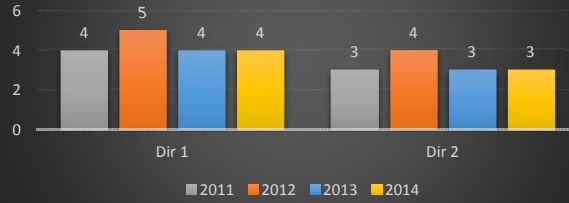

Route 18 mp 16.0 Vehicle Class 9 (Truck)

Route 173 mp 2.4 Vehicle Class 9 (Truck)