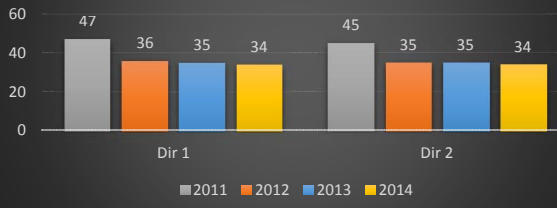

Route 130 mp 57 Vehicle Class 9 (Truck)

Route 138 mp 2.6 Vehicle Class 9 (Truck)