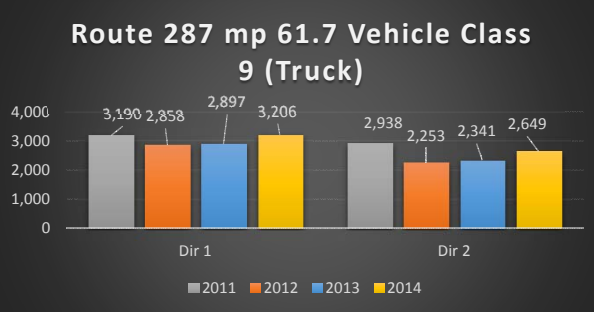

Route 31 mp 13.0 Vehicle Class 9 (Truck)