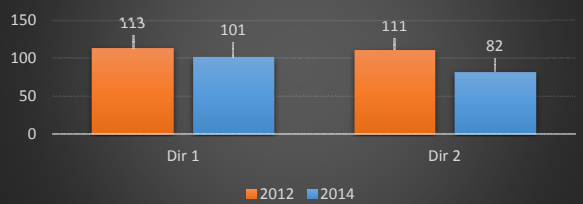

Route 80 mp 38.1 Vehicle Class 9 (Truck)

Route 49 mp 37.6 Vehicle Class 9 (Truck)