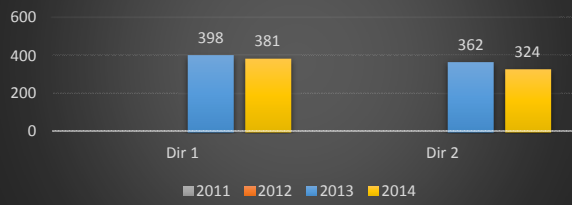

Route 168 mp 1.3 Class 9 (Truck)

Route 130 mp 70.6 Vehicle Class 9 (Truck)