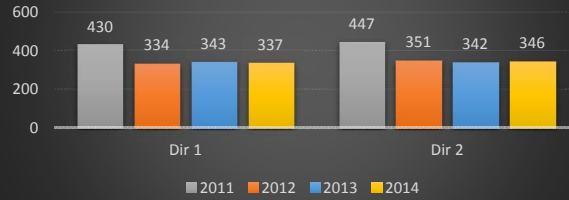

Route 18 mp 44.6 Vehicle Class 9 (Truck)

Route 18 mp 16.0 Vehicle Class 9 (Truck)