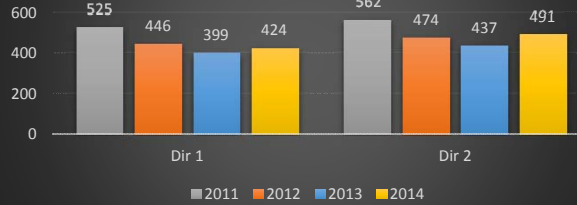

Route 540 mp 4.76 Vehicle Class 9 (Truck)

Route 40 mp 3.0 Vehicle Class 9 (Truck)