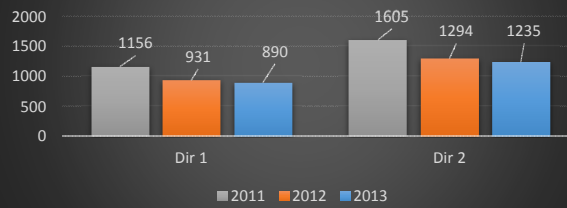

**Route 195 mp 10.2 Vehicle Class 9 (Truck)**

**Route 195 mp 4.0 Vehicle Class 9 Truck)**

**Route 208 mp 8.5 Vehicle Class 9 (Truck)**

**Route 80 mp 66.2 (Express Lanes) Vehicle Class 9 (Truck)**

**Route 3 mp 4.1 Vehicle Class 9 (Truck)**