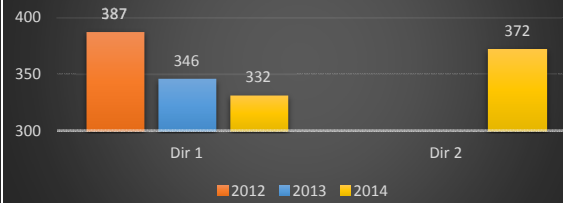

Route 34 MP 0.6 Vehicle Class 9 (Truck)

Route 202 mp 19.2 Vehicle Class 9 (Truck)