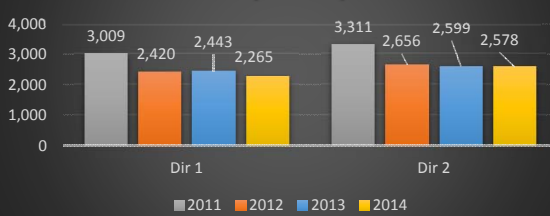

**Route mp 42.2 Vehicle Class 9 (Truck)**

**Route 76 mp 25.7 Vehicle Class 9 (Truck)**

**Route 95 mp 6.3 Vehicle Class 9 (Truck)**

**Route 287 mp 31.7 Vehicle Class 9 (Truck)**

**Route 287 mp 5.5 Vehicle Class 9 (Truck)**