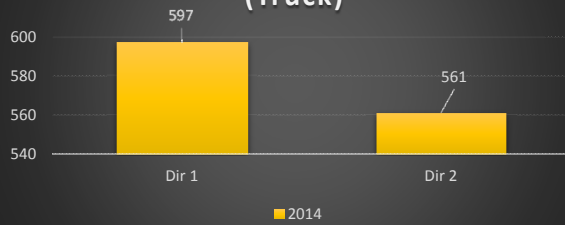

**Route 195 mp 10.2 Vehicle Class 9 (Truck)**

**Route 195 mp 4.0 Vehicle Class 9 Truck)**

**Route 208 mp 8.5 Vehicle Class 9 (Truck)**

**Route 80 mp 66.2 (Express Lanes) Vehicle Class 9 (Truck)**

**Route 3 mp 4.1 Vehicle Class 9 (Truck)**