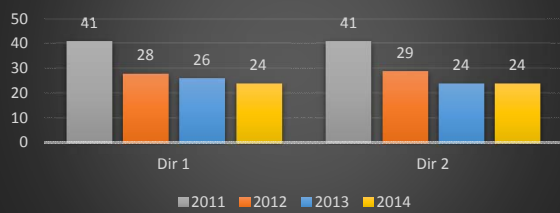

Route 80mp 32.4 Vehicle Class 9 (Truck)

Route 30 mp 33.5 Vehicle Class 9 (Truck)