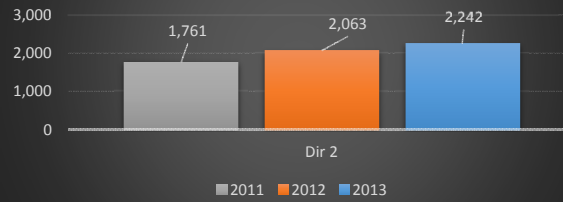

**Route 15 mp 7.1 Vehicle Class 9 (Truck)**

**Route 18 mp 26.55 Vehicle Class 9 (Truck)**

**Route 1 mp 18 Vehicle Class 9 (Truck)**

**Route 1 mp 48.1 Vehicle Class 9 (Truck)**

**Route 22 mp 26.6 Vehicle Class 9 (Truck)**