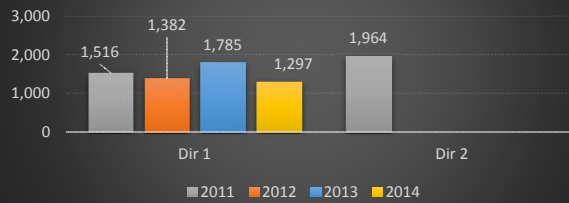

Route 80 mp 66.2 (Express Lanes) Vehicle Class 9 (Truck)

Route 195 mp 4.0 Vehicle Class 9 Truck)