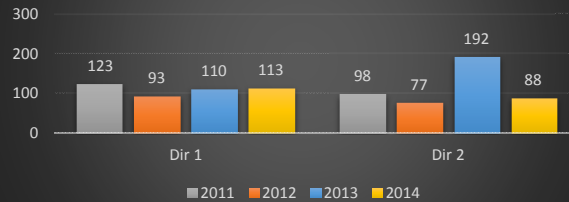

**Route 173 mp 2.4 Vehicle Class 9 (Truck)**

**Route 17 mp 22.9 Vehicle Class 9 (Truck)**

**Route 18 mp 16.0 Vehicle Class 9 (Truck)**

**Route 18 mp 42.5 Vehicle Class 9 (Truck)**

**Route 18 mp 44.6 Vehicle Class 9 (Truck)**