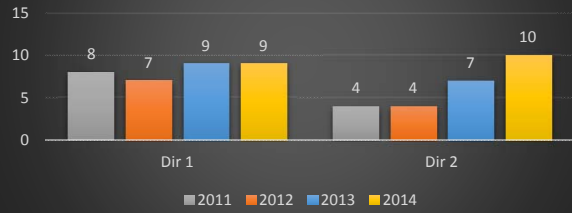

Route 78 mp 7.9 Vehicle Class 9 (Truck)

Route 9 mp 57.7 Vehicle Class 9 (Truck)