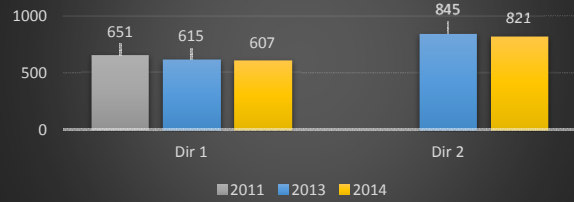

Route 22 mp 26.6 Vehicle Class 9 (Truck)

Route 1 mp 18 Vehicle Class 9 (Truck)