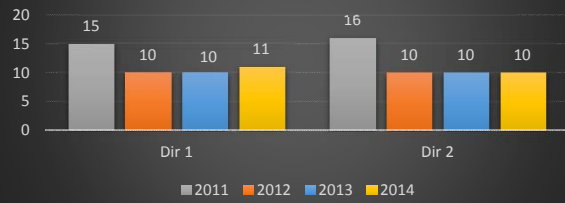

**Route 40 mp 3.0 Vehicle Class 9 (Truck)**

**Route 49 mp 42.6 Vehicle Class 9 (Truck)**

**Route 540 mp 4.76 Vehicle Class 9 (Truck)**

**Route 563 mp 8.75 Vehicle Class 9 (Truck)**

**Route 57 mp 20.6 Vehicle Class 9 (Truck)**