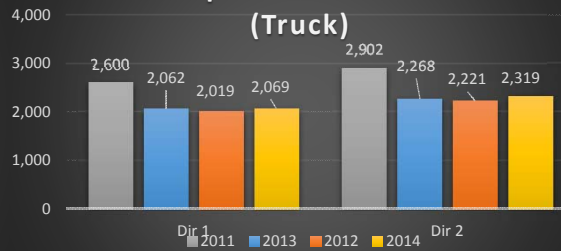

Route 95 mp 6.3 Vehicle Class 9 (Truck)

Route mp 42.2 Vehicle Class 9 (Truck)