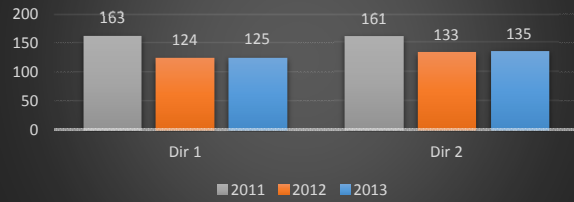

Route 1 mp 18 Vehicle Class 9 (Truck)

Route 15 mp 7.1 Vehicle Class 9 (Truck)