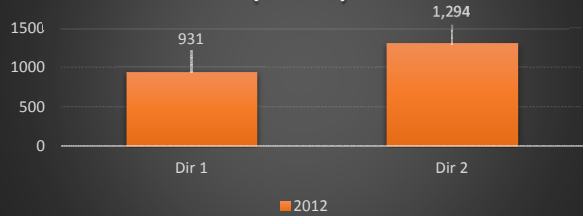

Route 1 mp 3.86 Vehicle Class 9 (Truck)

Route 80 mp 66.2 Vehicle Class 9 (Truck)