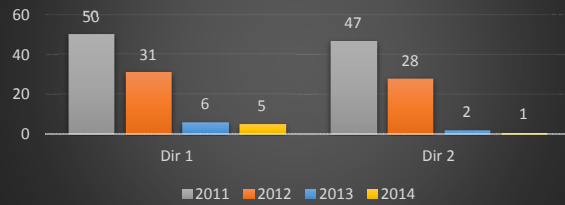

Route 563 mp 8.75 Vehicle Class 9 (Truck)

Route 49 mp 42.6 Vehicle Class 9 (Truck)