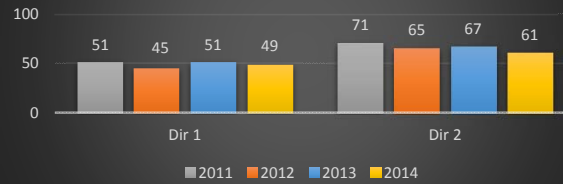

Route 46 mp 25.2 Vehicle Class 9 (Truck)

Route 34 MP 0.6 Vehicle Class 9 (Truck)