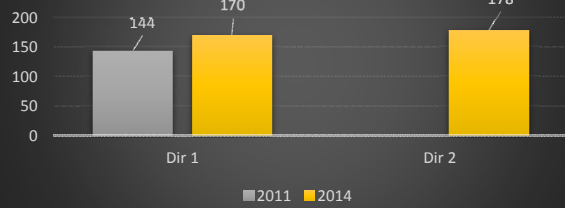

Route 3 mp 4.1 Vehicle Class 9 (Truck)

Route 208 mp 8.5 Vehicle Class 9 (Truck)