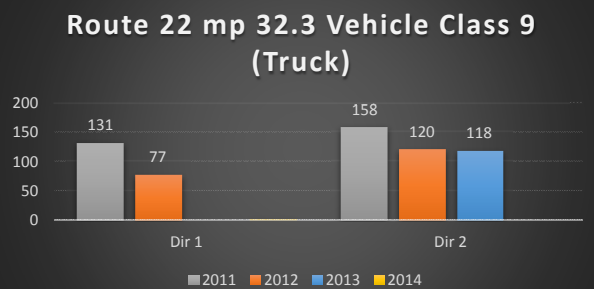

**Route 80 mp 66.2 (Local Lanes) Vehicle Class 9 (Truck)**

**Route 55 mp 57.9 Vehicle Class 9 (Truck)**

**Route 295 mp 35.7 Vehicle Class 9 (Truck)**

**Route 676 mp 2.6 Vehicle Class 9 (Truck)**

**Route 55 mp 37.0 Vehicle Class 9 Truck)**

**Route 202 mp 3.5 Vehicle Class 9 (Truck)**

**Route 206 mp 22.0 Vehicle Class 9 (Truck)**

**Route 295 mp 39.6 Vehicle Class 9 (Truck)**

**Route 31 mp 13.0 Vehicle Class 9 (Truck)**

**Route 31 mp 26.4 Vehicle Class 9 (Truck)**