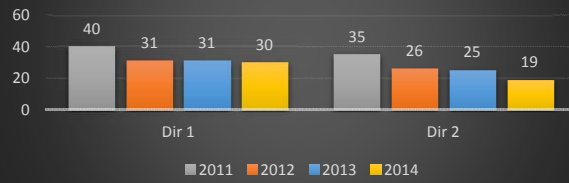

Route 95 mp 1.2 Vehicle Class 9 (Truck)

Route 73 mp 11.9 Vehicle Class 9 (Truck)