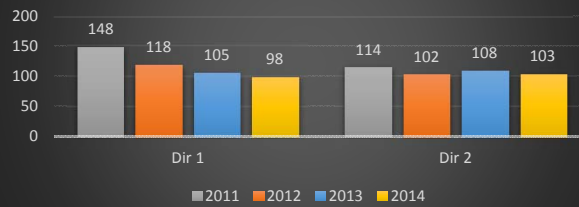

Route 57 mp 3.5 Vehicle Class 9 (Truck)

Route 9 mp 111.8 Vehicle Class 9 (Truck)