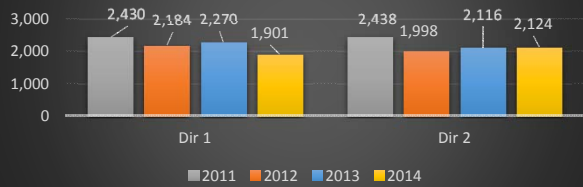

Route 80 mp 66.2 Vehicle Class 9 (Truck)

Route 295 mp 15.15 Vehicle Class 9 (Truck)