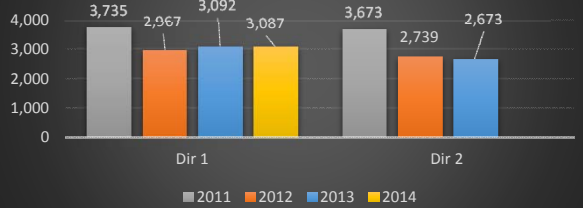

**Route 30 mp 33.5 Vehicle Class 9 (Truck)**

**Route 49 mp 37.6 Vehicle Class 9 (Truck)**

**Route 80mp 32.4 Vehicle Class 9 (Truck)**

**Route 80 mp 38.1 Vehicle Class 9 (Truck)**

**Route 1 mp 12.9 Vehicle Class 9 (Truck)**