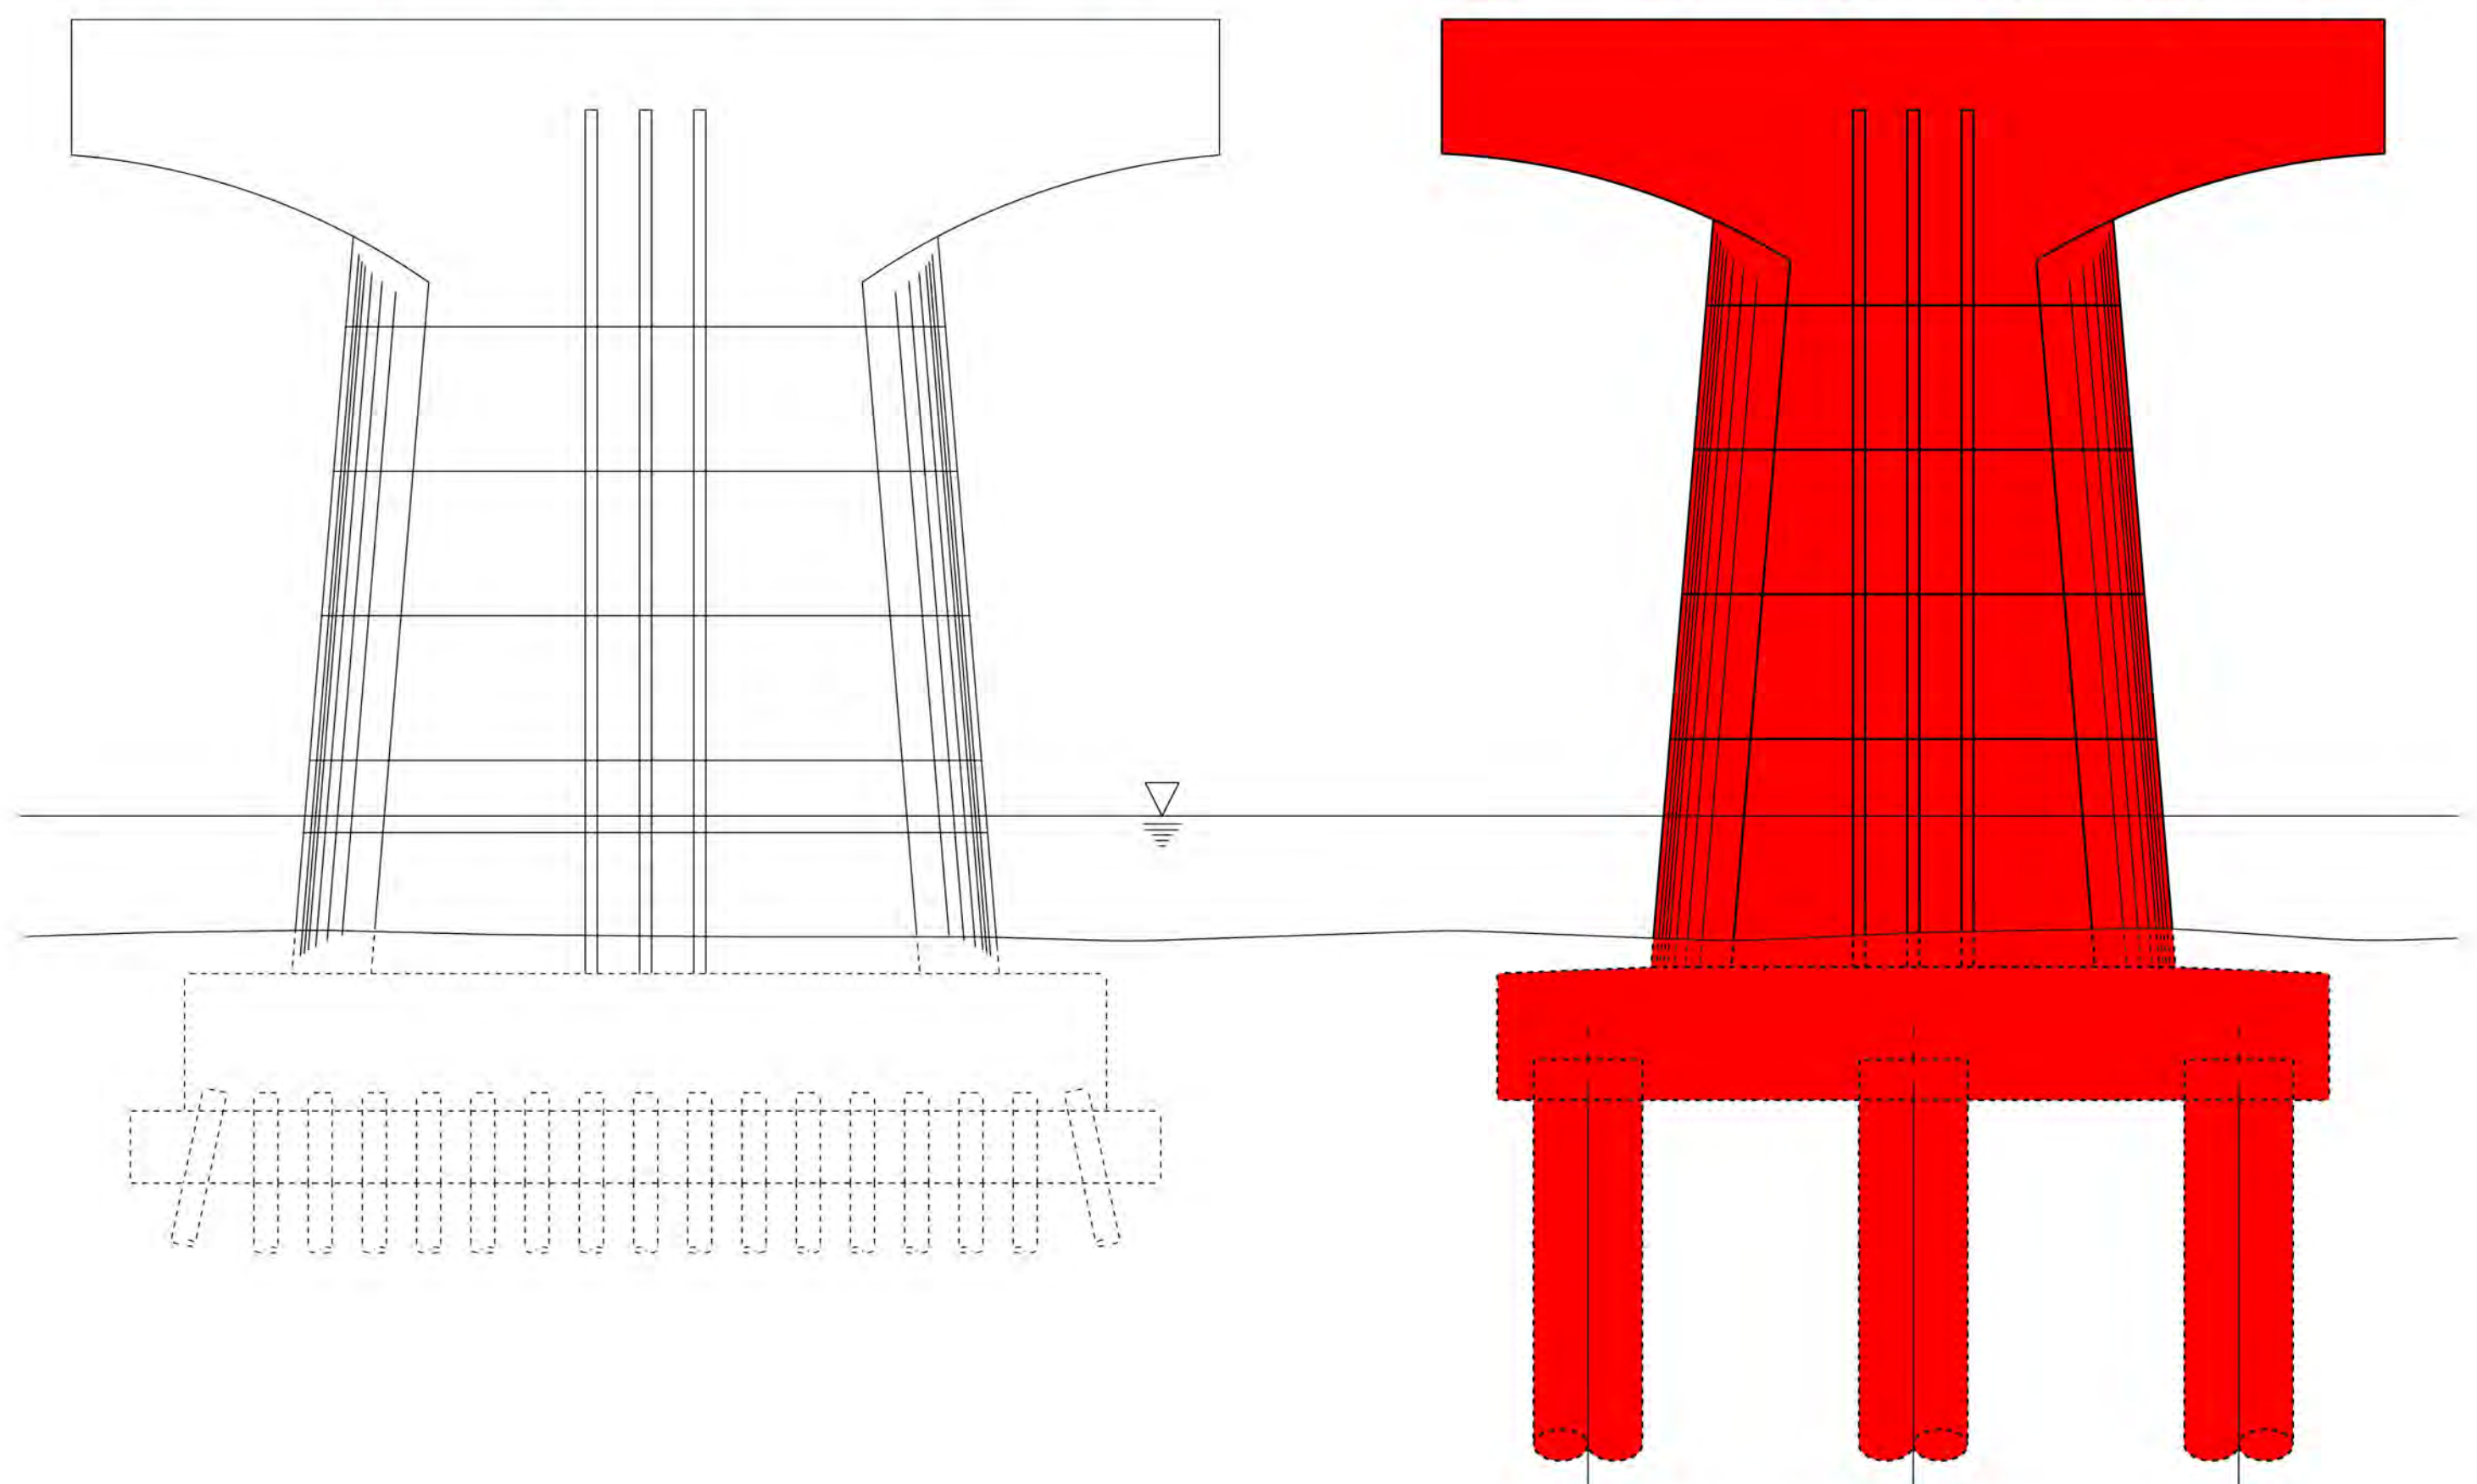

**PROPOSED TRESTLE BRIDGES**  
(LOOKING EAST)

**PROPOSED BAY BRIDGES**  
(LOOKING EAST)

**Route 72 Manahawkin Bay Bridge**  
Township of Stafford – Borough of Ship Bottom

Scale: None

February, 2012