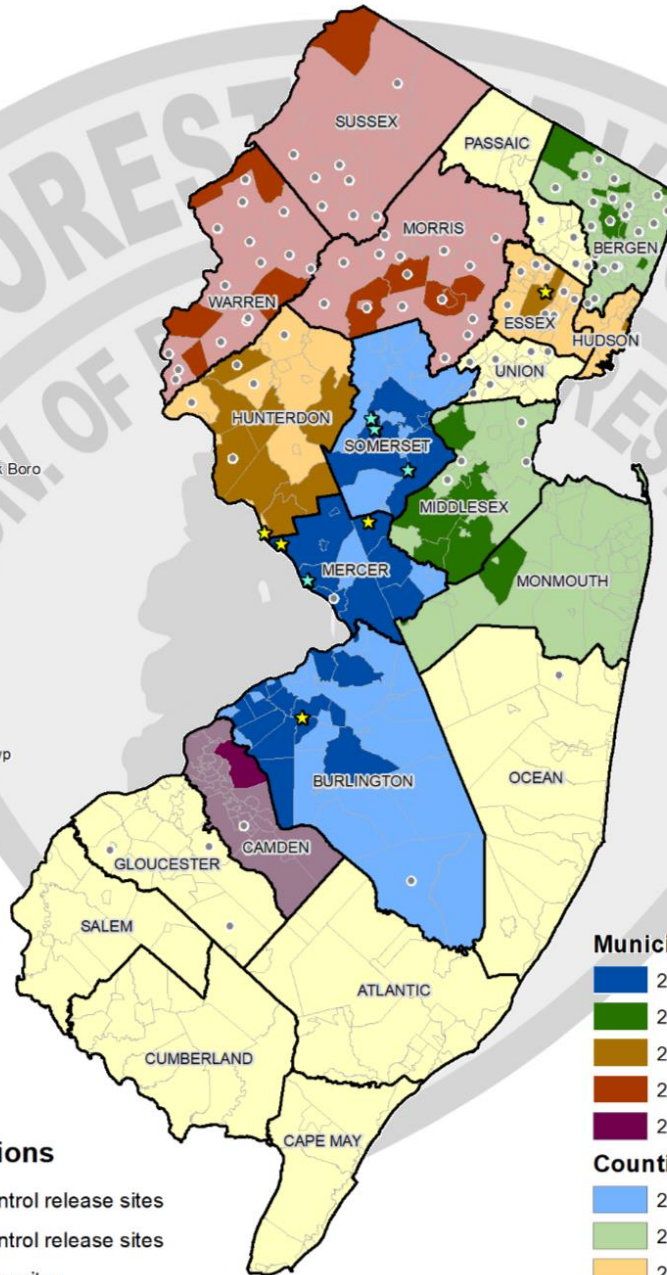

## SOMERSET

2014 Bridgewater Twp  
2014 Hillsborough Twp  
2015 Franklin Twp  
2016 Bound Brook Boro  
2016 South Bound Brook Boro

## BURLINGTON

2014 Westampton Twp  
2015 Edgewater Park Twp  
2015 Moorestown Twp  
2016 Bordentown City  
2016 Cinnaminson Twp  
2016 Delanco Twp  
2016 Eastampton Twp  
2016 Mt. Laurel Twp  
2016 Hainesport Twp  
2016 Delran Twp  
2017 Willingboro Twp  
2017 Southampton Twp  
2017 Mansfield Twp  
2017 Evesham Twp  
2017 Florence Twp

## CAMDEN

2018 Cherry Hill Twp

## Activity locations

- ☆ 2016 Bio-control release sites
- ★ 2017 Bio-control release sites
- 2017 trapping sites

Updated Feb 28, 2018