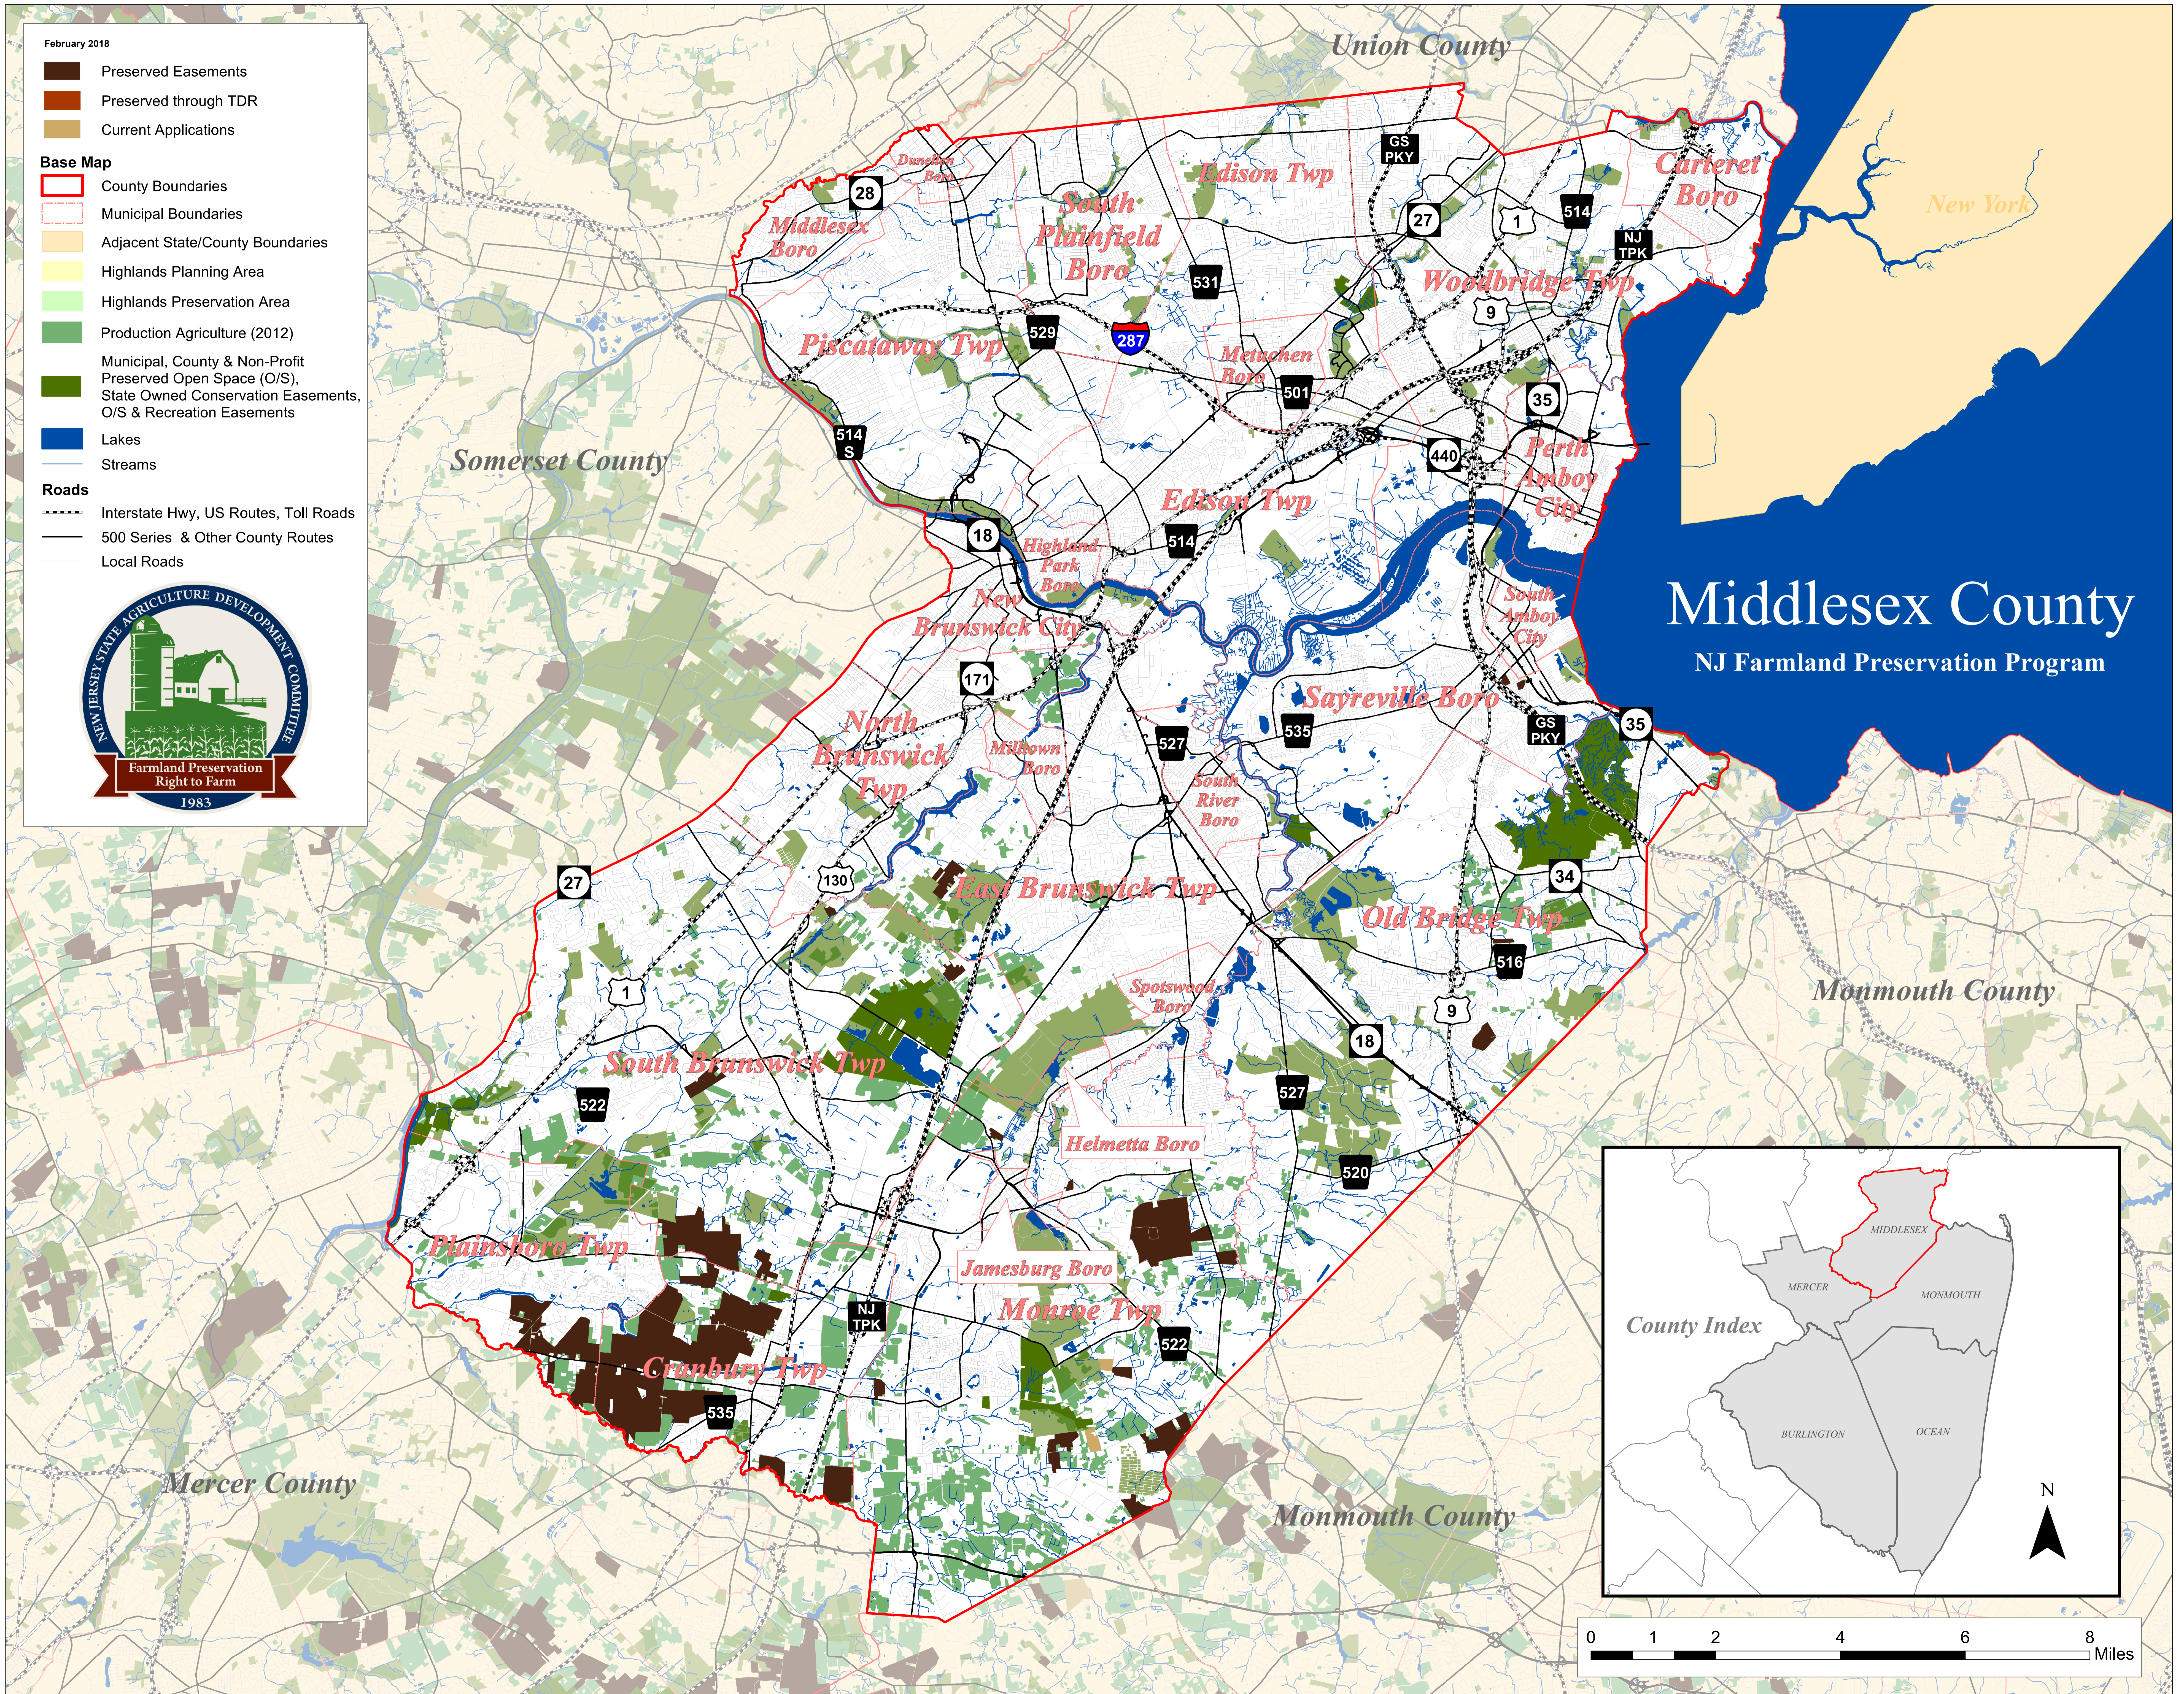

February 2018

- Preserved Easements
- Preserved through TDR
- Current Applications

Base Map

- County Boundaries
- Municipal Boundaries
- Adjacent State/County Boundaries
- Highlands Planning Area
- Highlands Preservation Area
- Production Agriculture (2012)
- Municipal, County & Non-Profit Preserved Open Space (O/S), State Owned Conservation Easements, O/S & Recreation Easements
- Lakes
- Streams
- Roads**
- Interstate Hwy, US Routes, Toll Roads
- 500 Series & Other County Routes
- Local Roads

Middlesex County

NJ Farmland Preservation Program