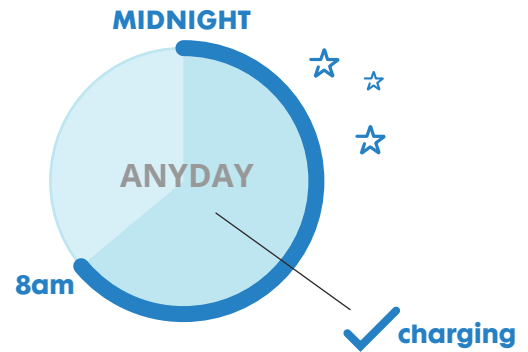

(FOR OFF PEAK CHARGING)
EARN 5¢ PER kWh