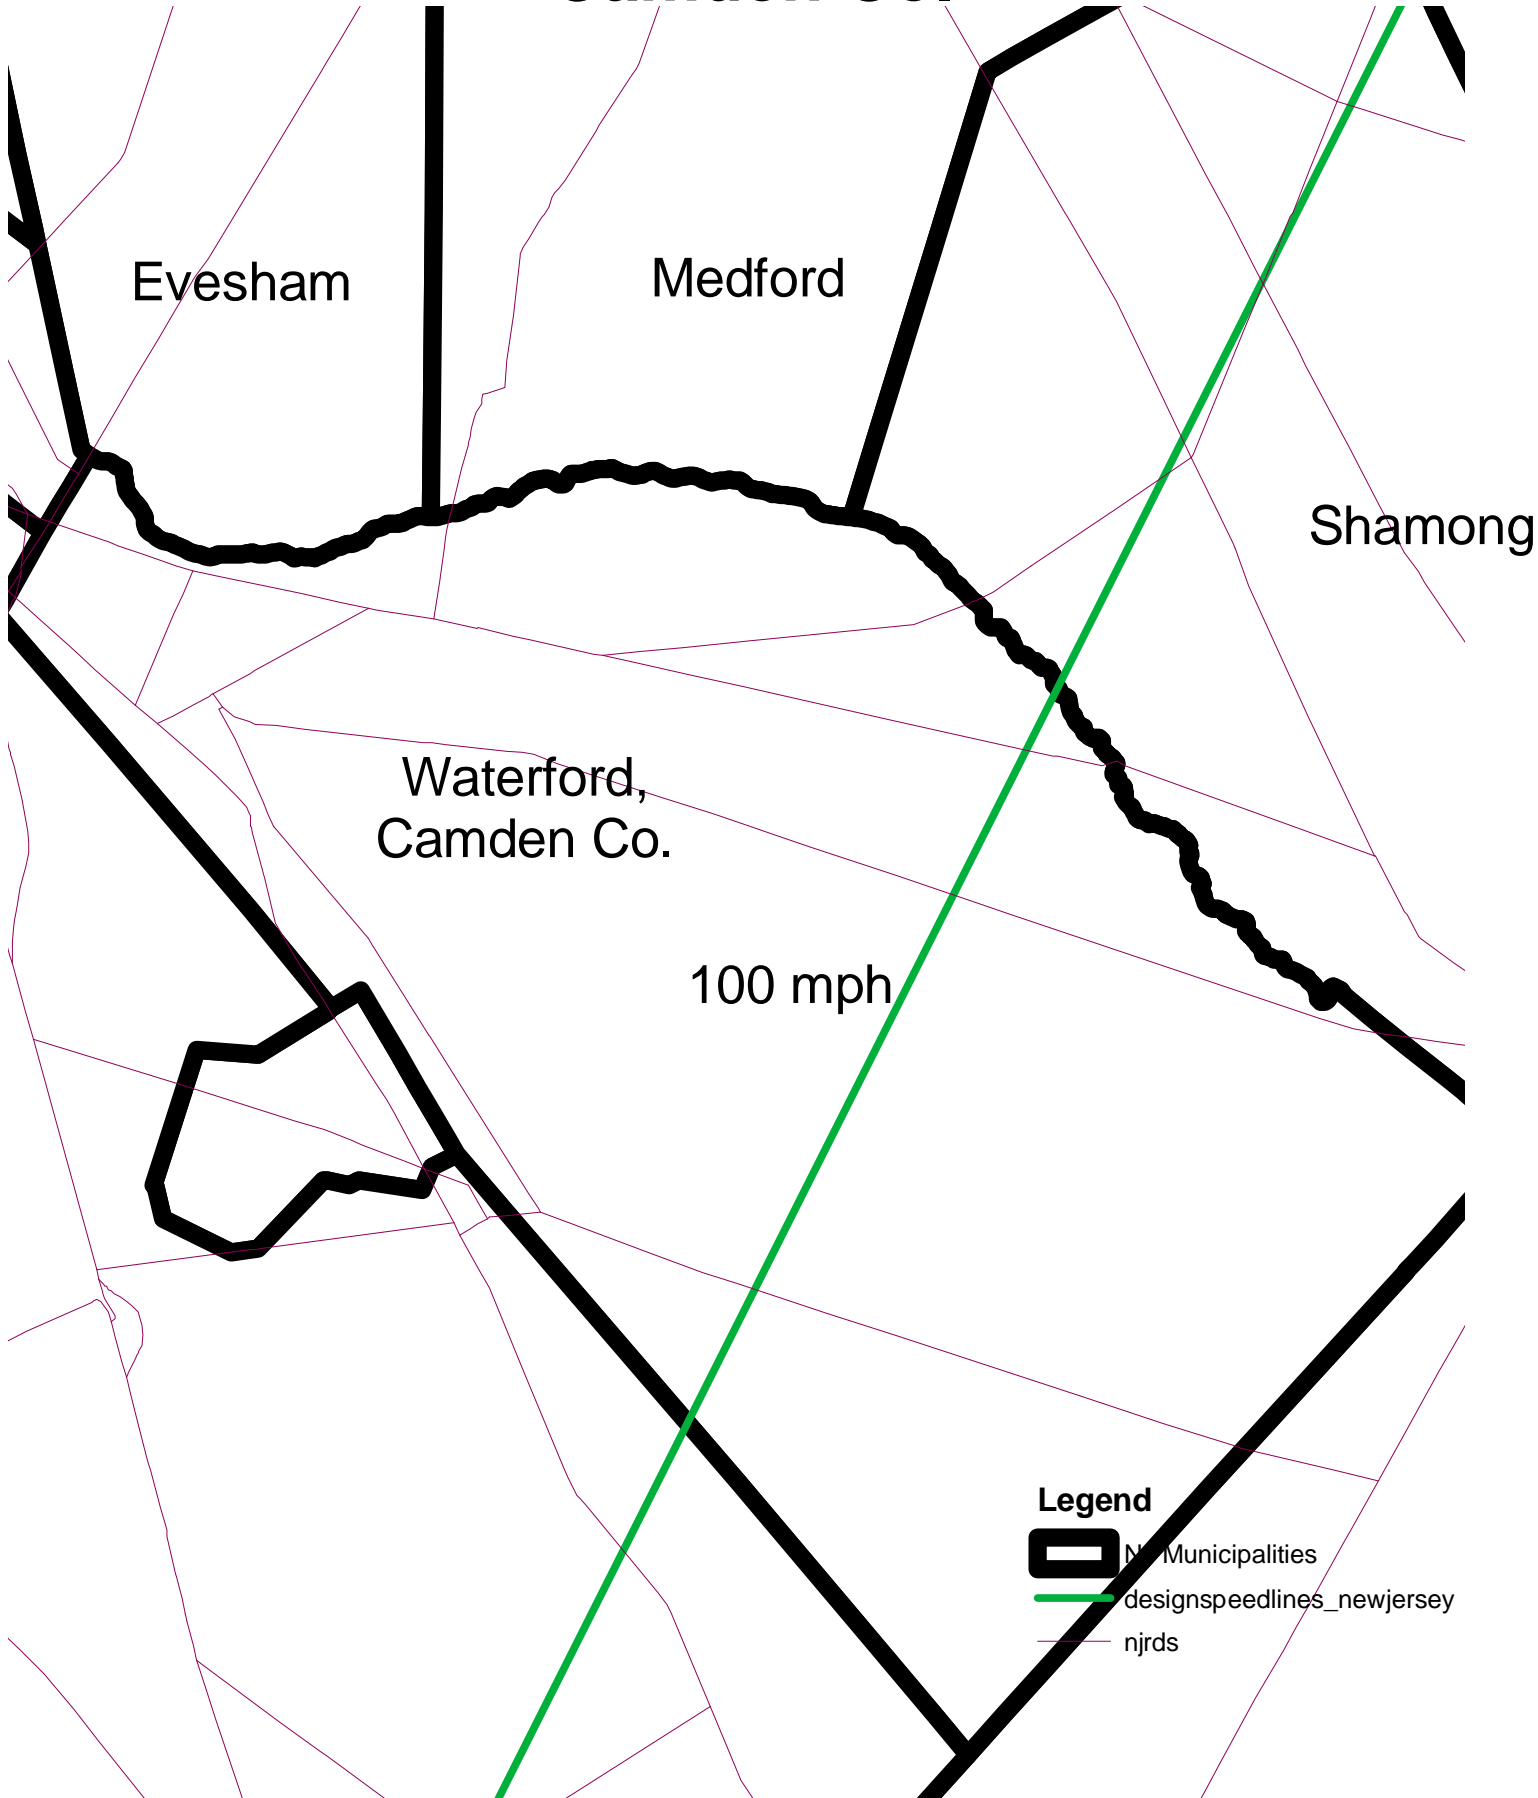

Waterford Twp. Camden Co.

Evesham

Medford

Shamong

Waterford,
Camden Co.

100 mph

Legend

Municipalities

designspeedlines_newjersey

njrds