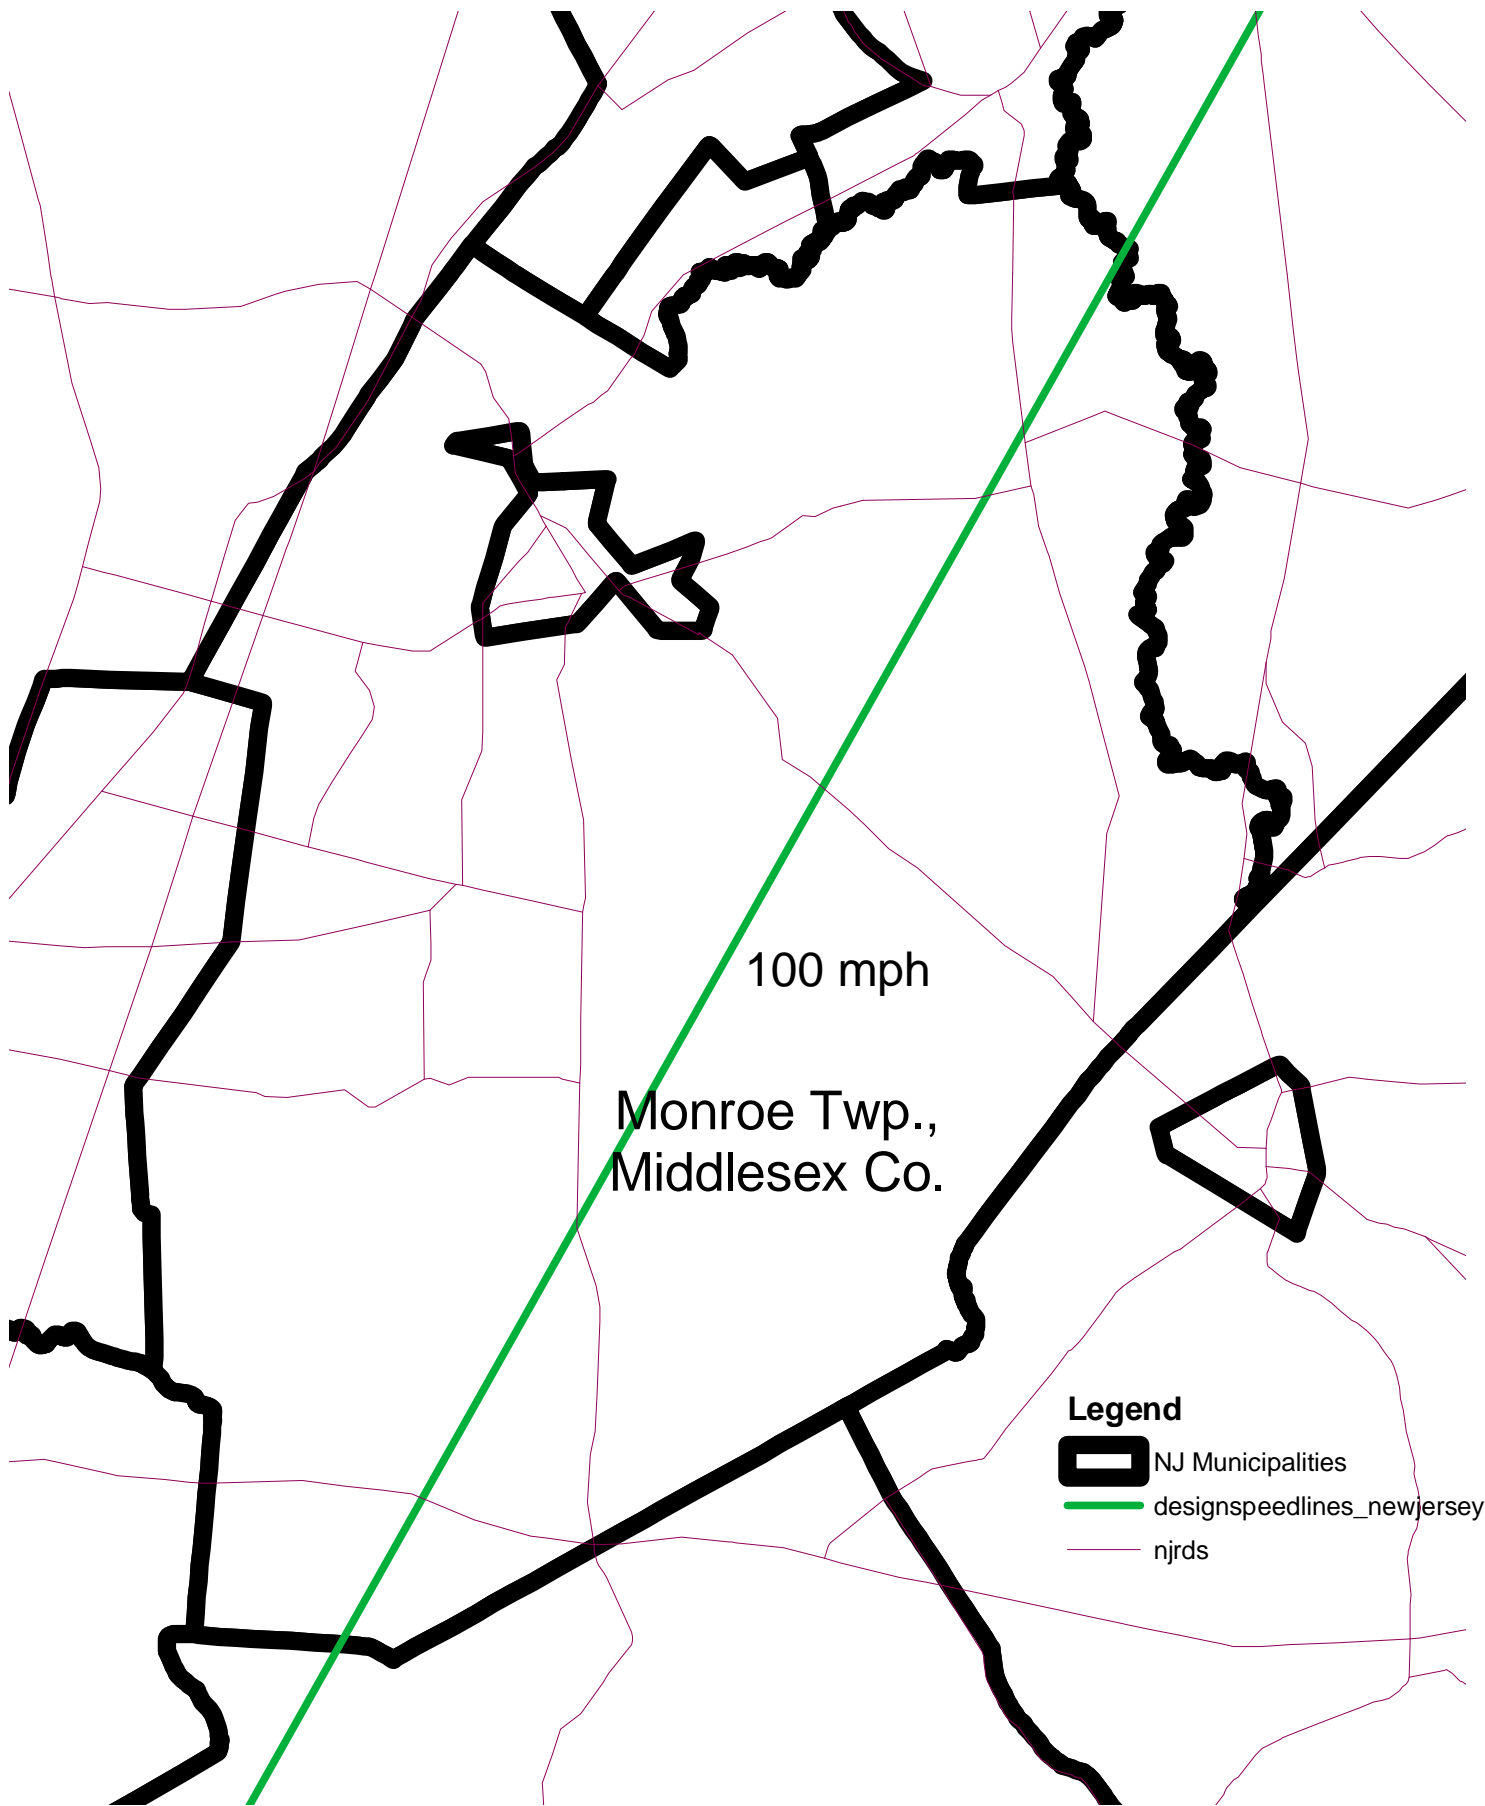

Monroe Township, Middlesex County

100 mph
Monroe Twp.,
Middlesex Co.

- Legend**
-  NJ Municipalities
 -  designspeedlines_newjersey
 -  njrds