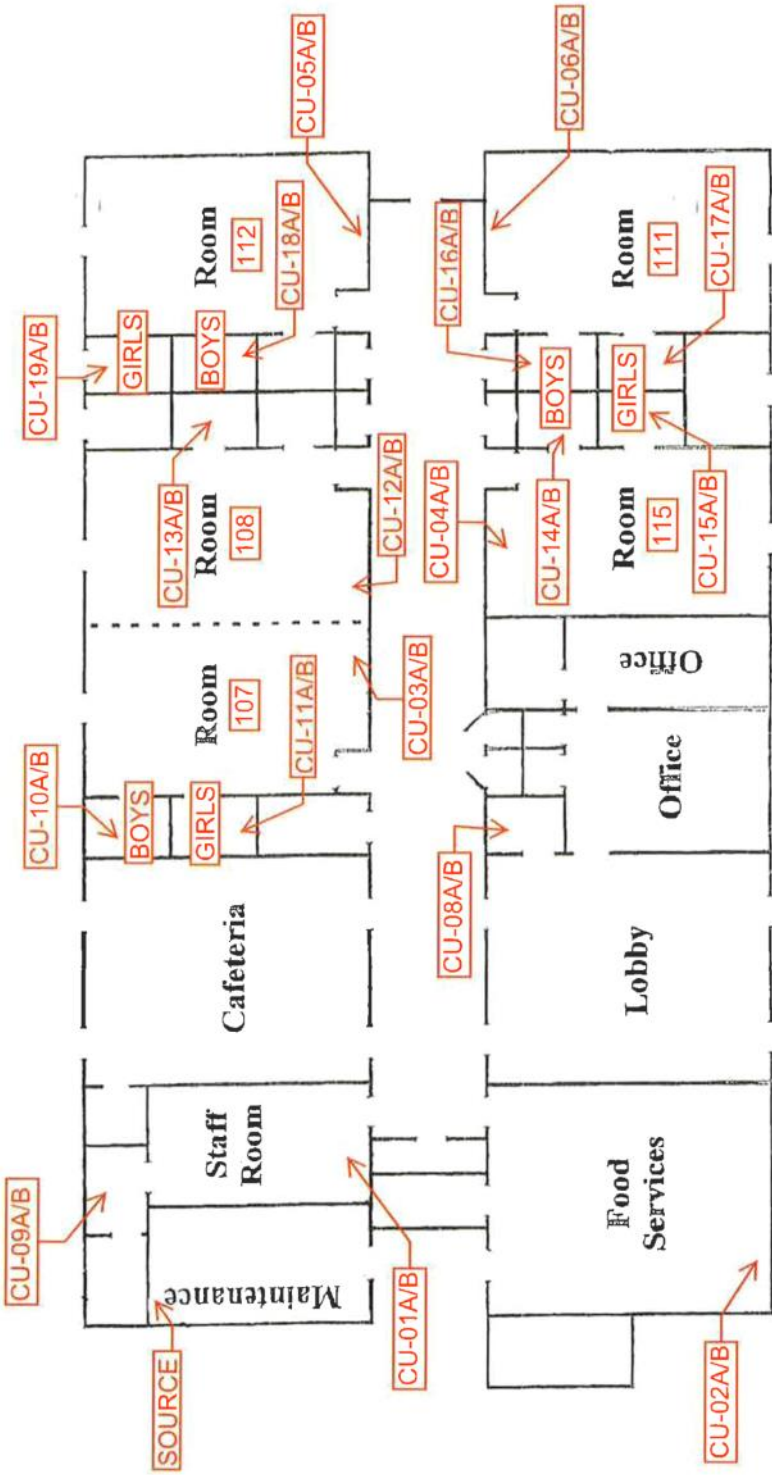

**APPENDIX II**

**SAMPLE LOCATION DRAWING**

BRINKERHOFF PROJECT No. 14BR141K

CUMBERLAND CAMPUS  
928 WEST SHERMAN AVENUE  
VINELAND, NEW JERSEY

FRONT

JOSEPH J. SERIO, 06/11/2016