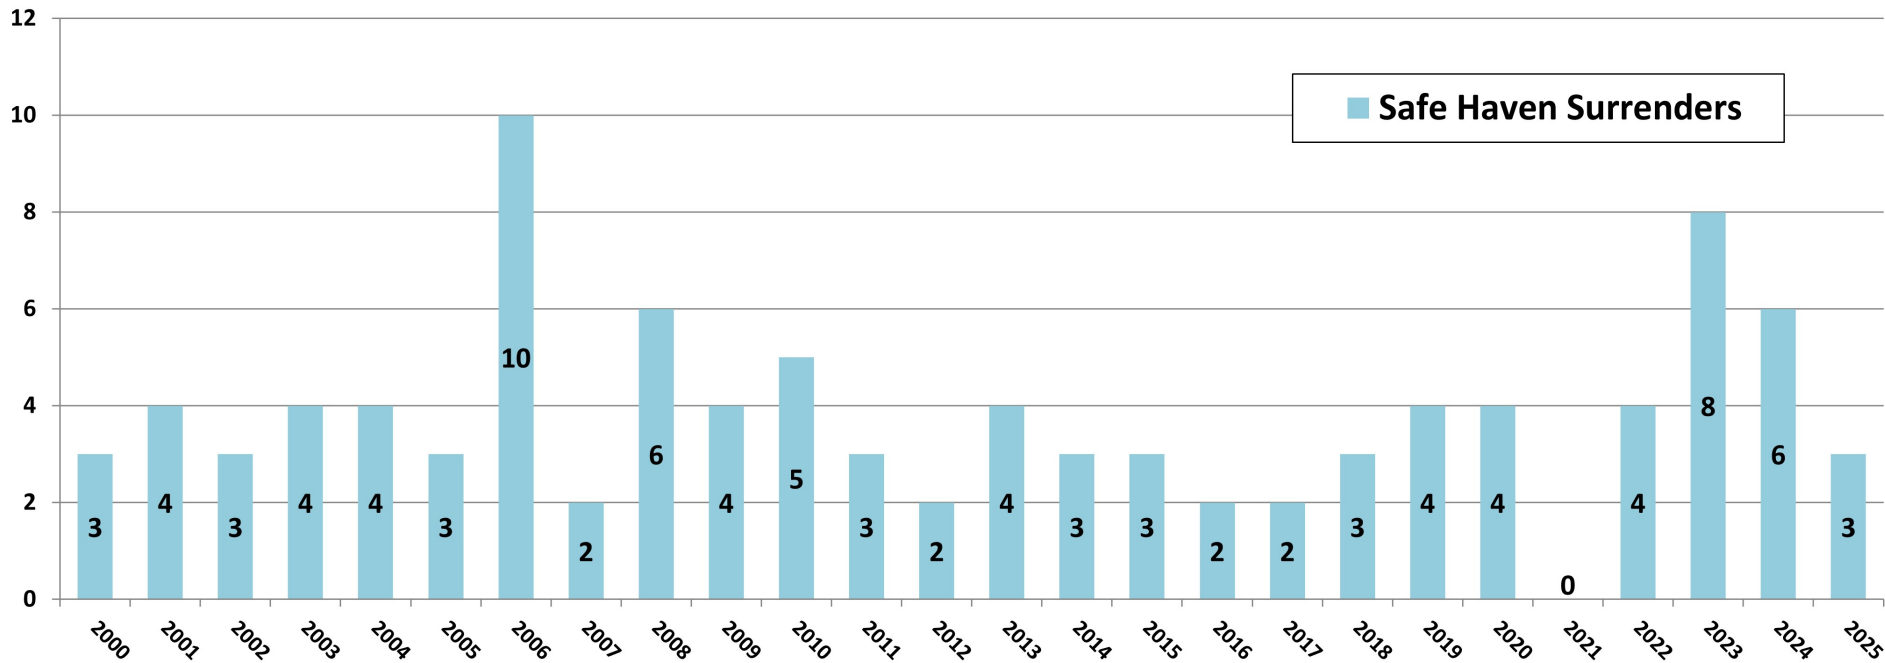

New Jersey Department of Children and Families

Safe Haven Surrenders 2000 - 2025

July 2025