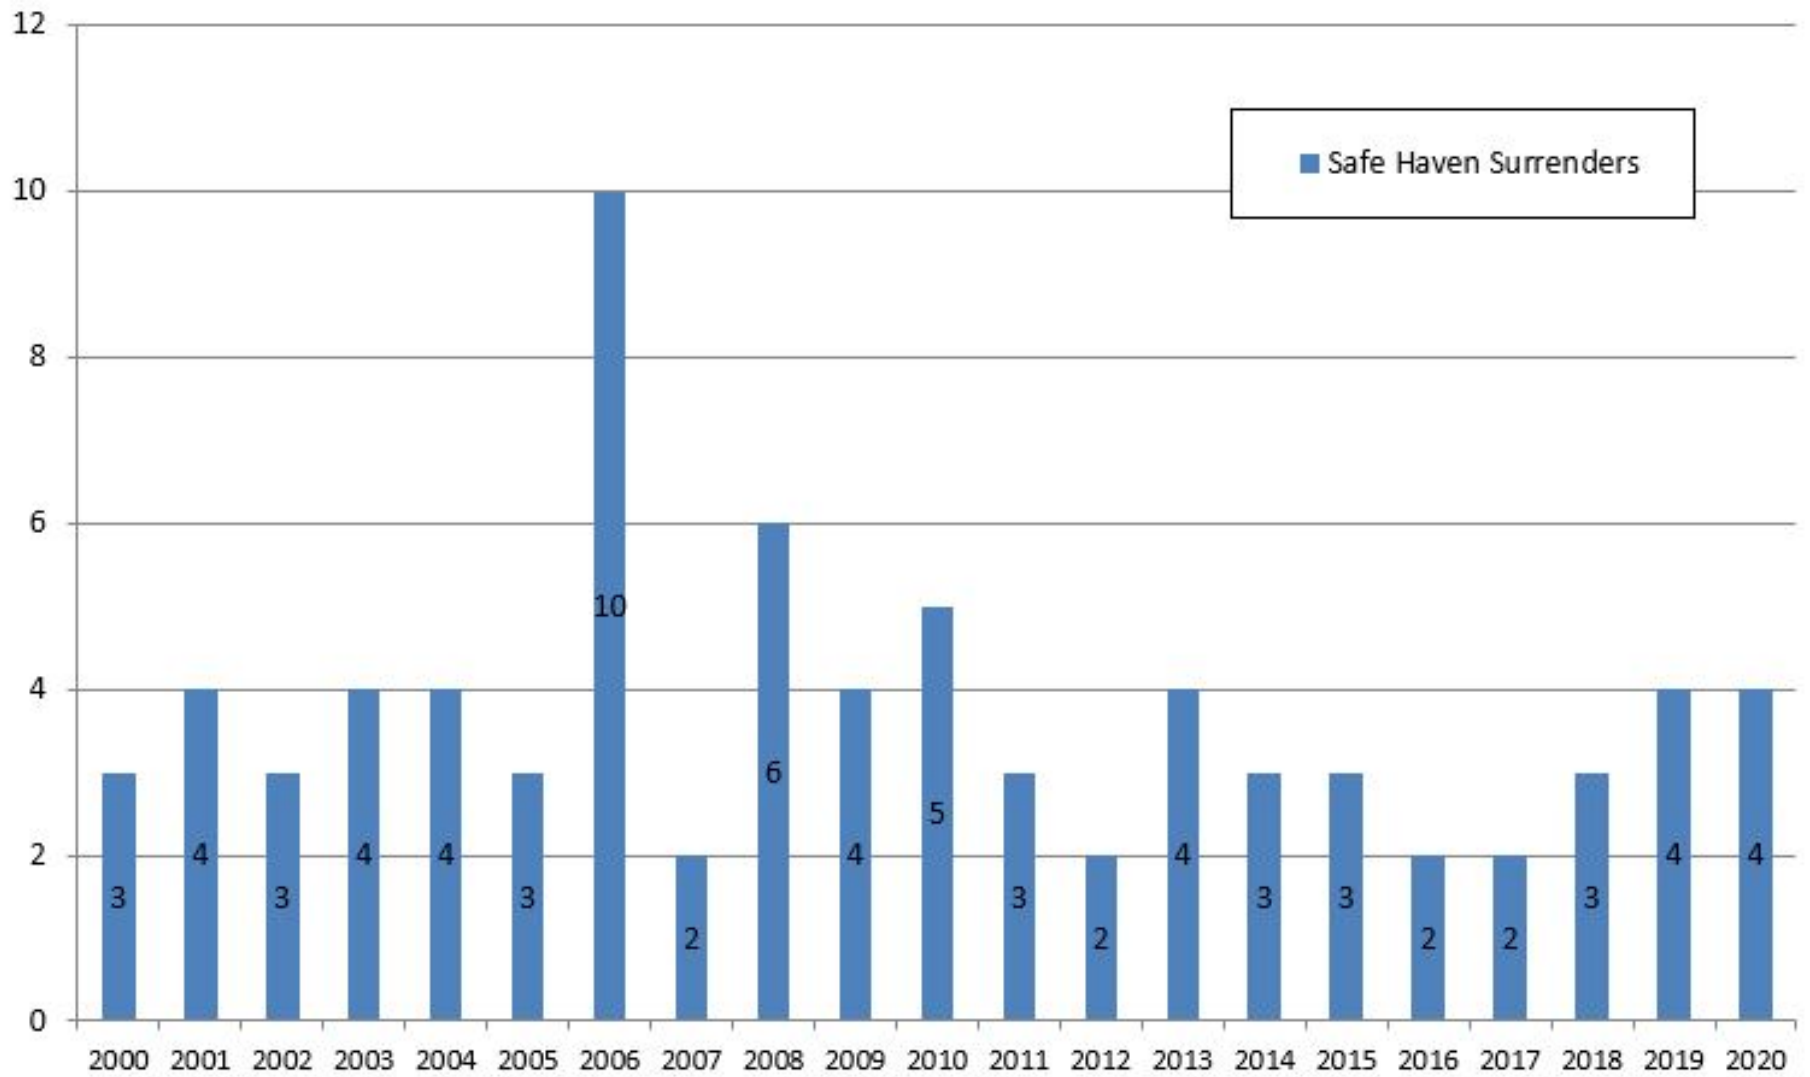

New Jersey Department of Children and Families Safe Haven Surrenders 2000 - 2020

Updated January 2021