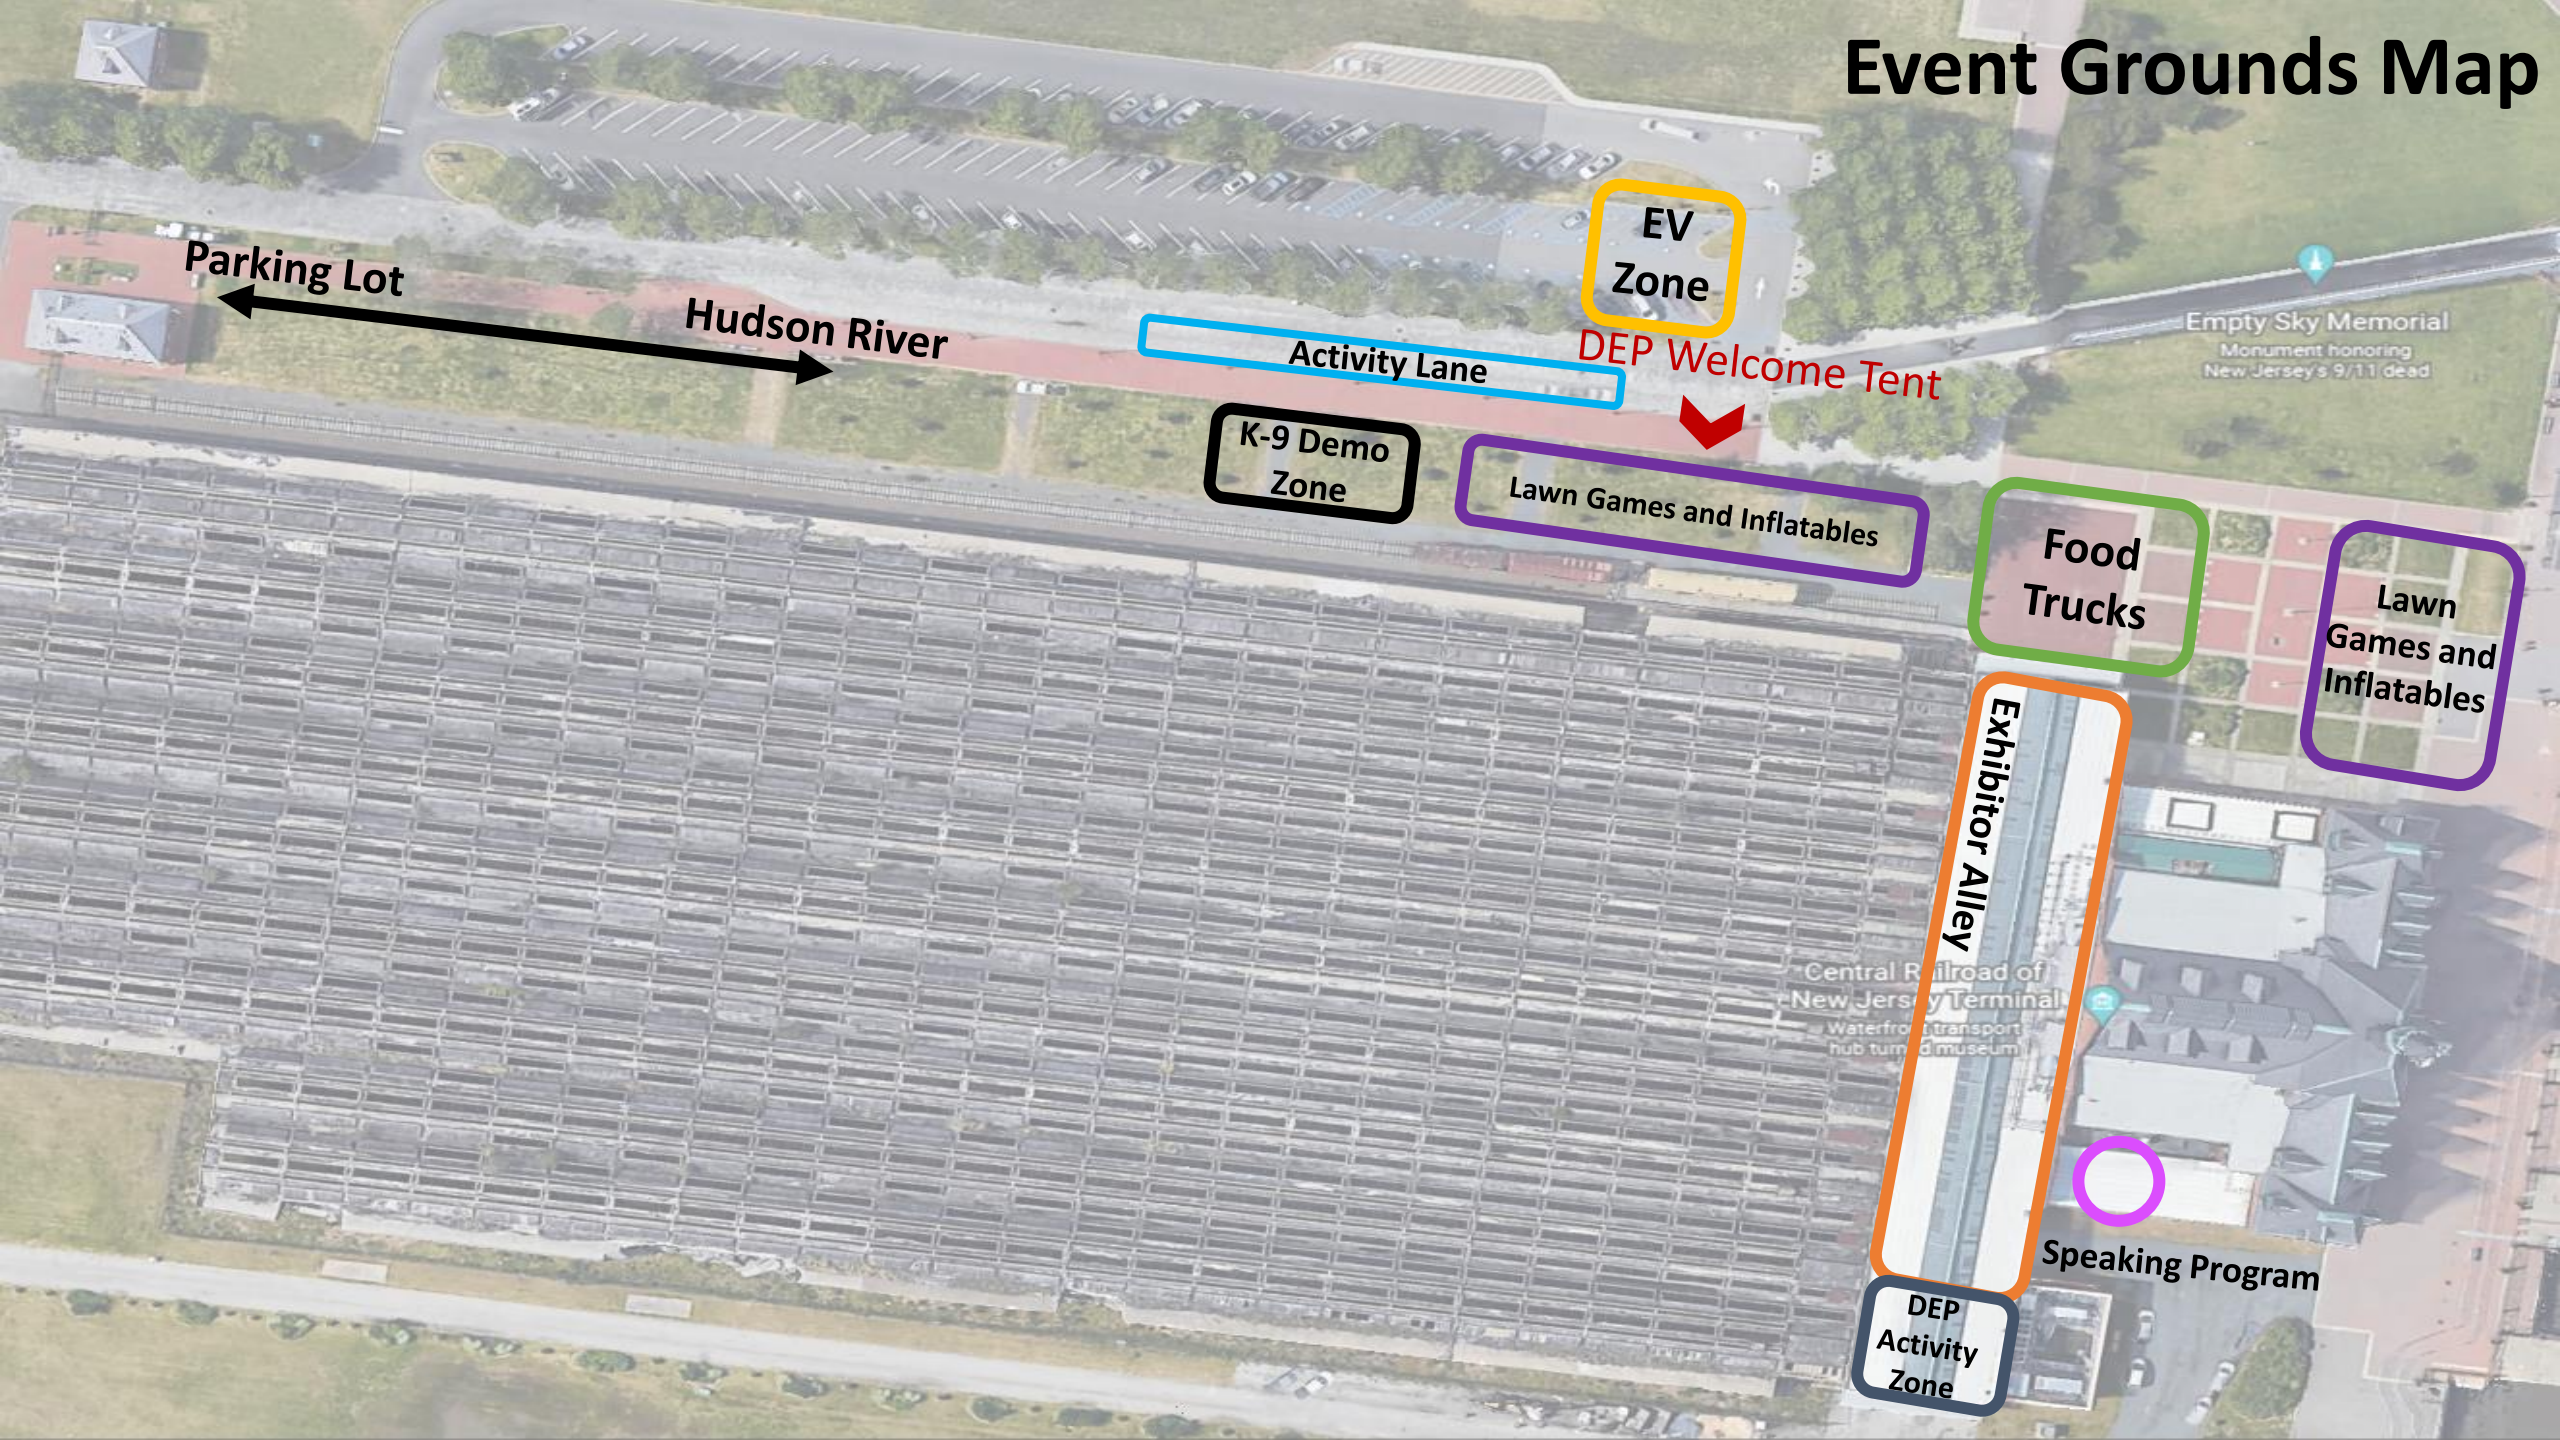

Event Grounds Map

Parking Lot

Hudson River

EV Zone

Activity Lane

DEP Welcome Tent

Empty Sky Memorial
Monument honoring
New Jersey's 9/11 dead

K-9 Demo
Zone

Lawn Games and Inflatables

Food
Trucks

Lawn
Games and
Inflatables

Central Railroad of
New Jersey Terminal
Waterfront transport
hub turned museum

Exhibitor Alley

Speaking Program

DEP
Activity
Zone

EARTH DAY AND DEP'S 50TH (+2) ANNIVERSARY

DEP ACTIVITY ZONE

A Living Stream

Time: ALL DAY

Learn about macroinvertebrate identification by sorting through and scooping up living "bugs" to discover how these creatures are used to measure the health and quality of New Jersey's streams.