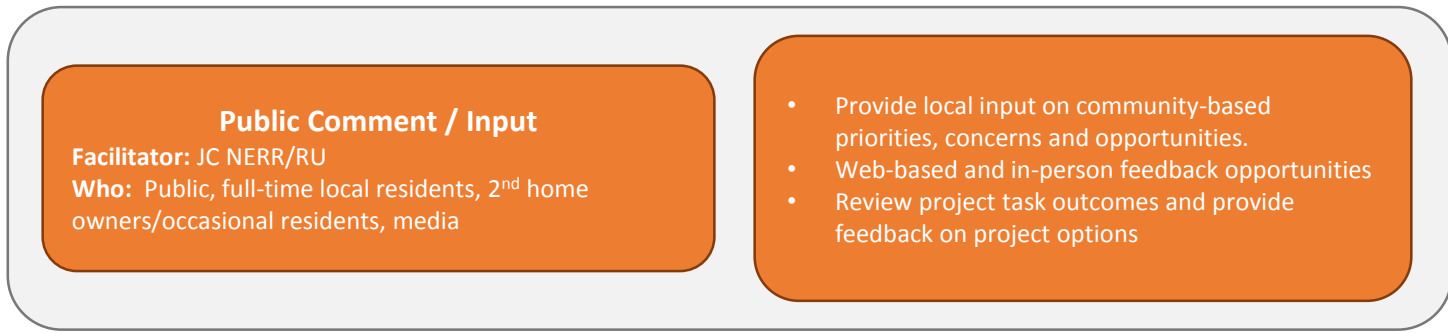

Overall Engagement Coordination: L. Auermuller (JC NERR)

Public Comment / Input Throughout Process