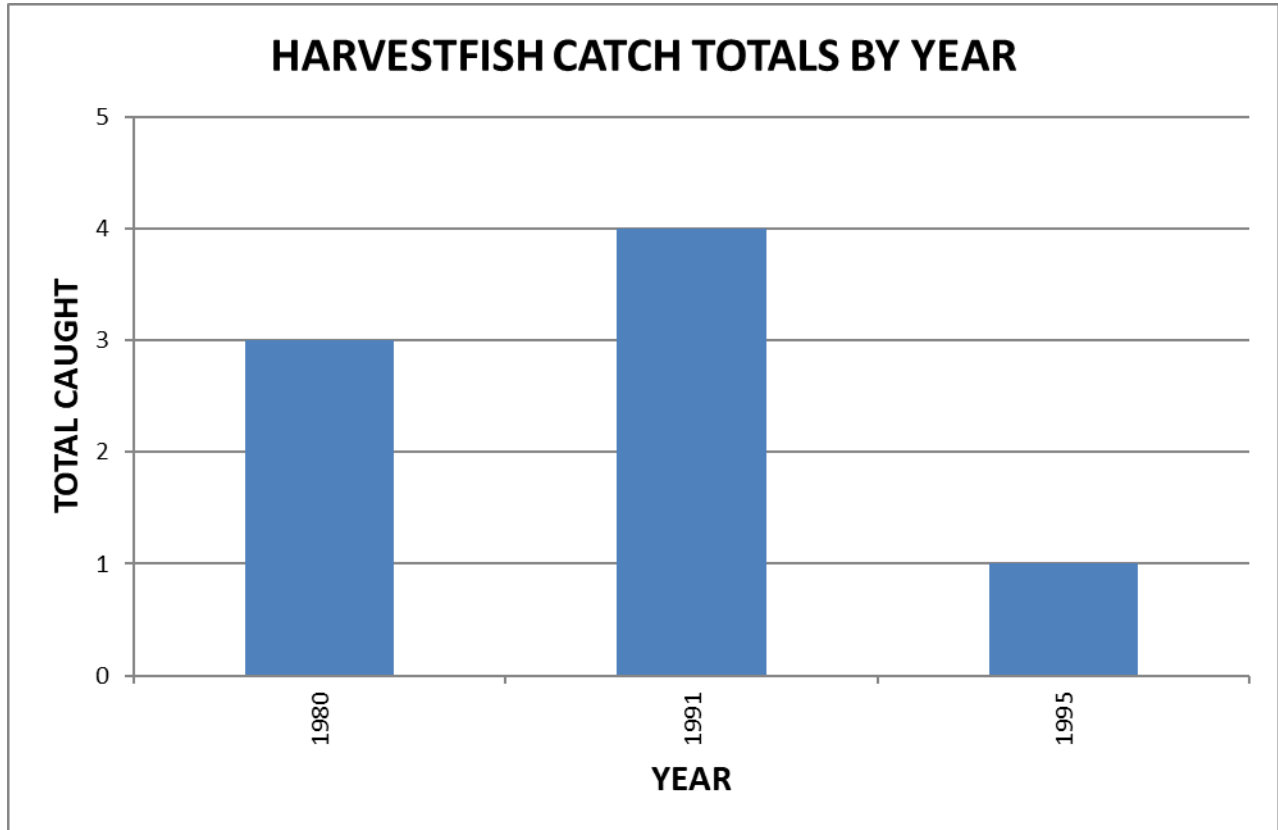

## **Range:**

- ◆ Cape Cod, Massachusetts to Florida and northern Gulf of Mexico to Argentina

# Harvestfish

*Peprilus paru*

\*harvestfish were only caught during the years shown