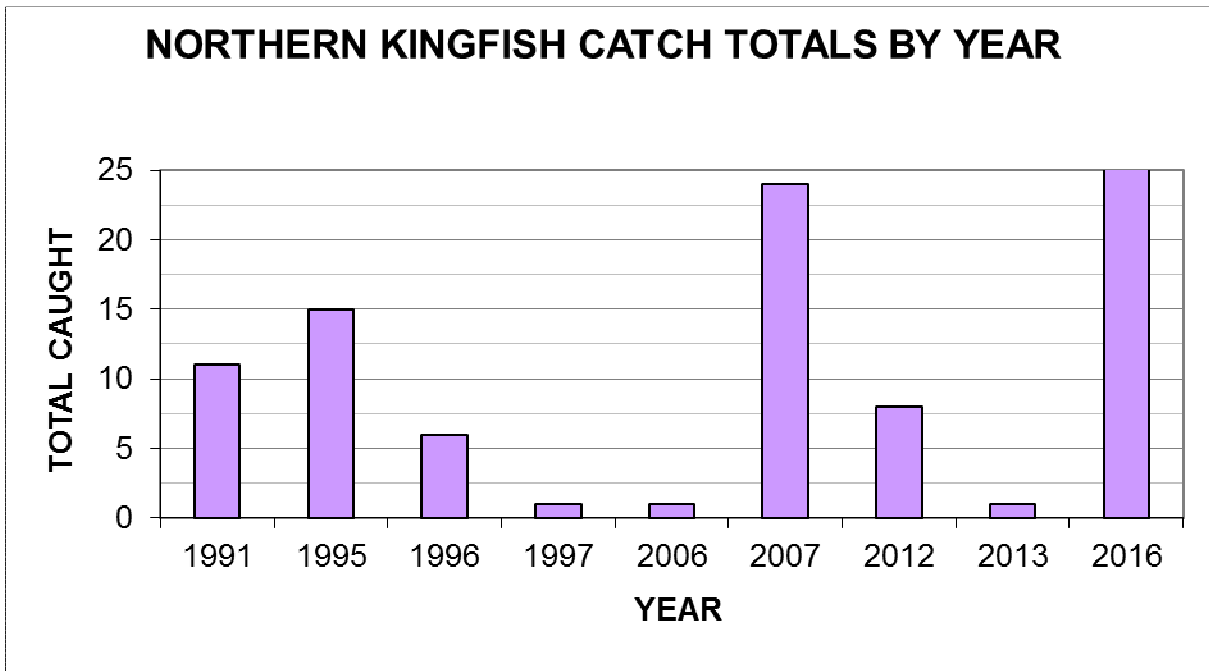

*Northern kingfish were only caught during the years shown

For more information about Northern kingfish, please check out this article:

Northern Kingfish: A Profile

<http://www.njfishandwildlife.com/artkingfish.htm>

NJ Department of Environmental Protection
Division of Fish and Wildlife
Bureau of Marine Fisheries
www.NJFishandWildlife.com