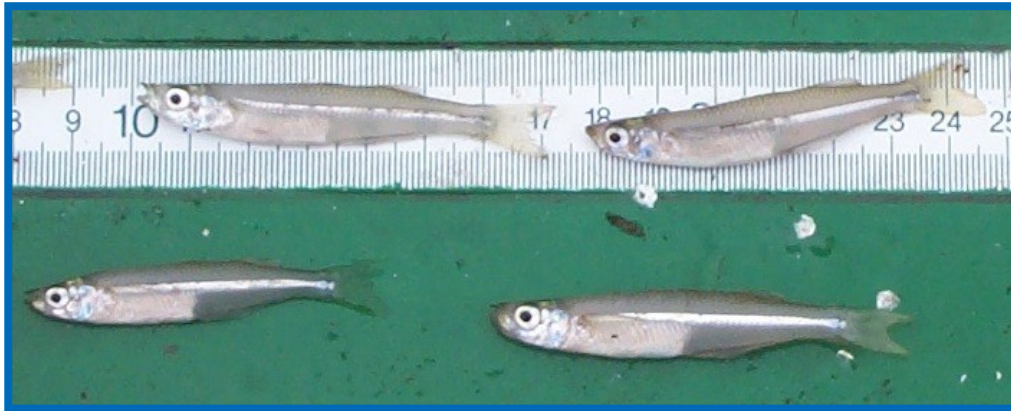

# Atlantic Silverside

*Menidia menidia*

## **Description:**

- ◆ short head with large eyes
- ◆ slender body with rounded belly
- ◆ straight edge on anal fin with 23-26 anal rays
- ◆ metallic silver stripe on sides

## **Size:**

- ◆ up to 6 inches

## **Facts:**

- ◆ spawn from May to July during the full and new moons
- ◆ scatter eggs on sandy bottom of estuary
- ◆ short lifespan of about 2 years, but most die after spawning at 1 year
- ◆ important food source for bigger game fish and various birds
- ◆ fall prey to birds as they leap out of the water to try and escape predator fish
- ◆ common research subjects due to sensitivity to extreme environmental conditions (i.e. low oxygen levels, vast temperature changes, pollutants)