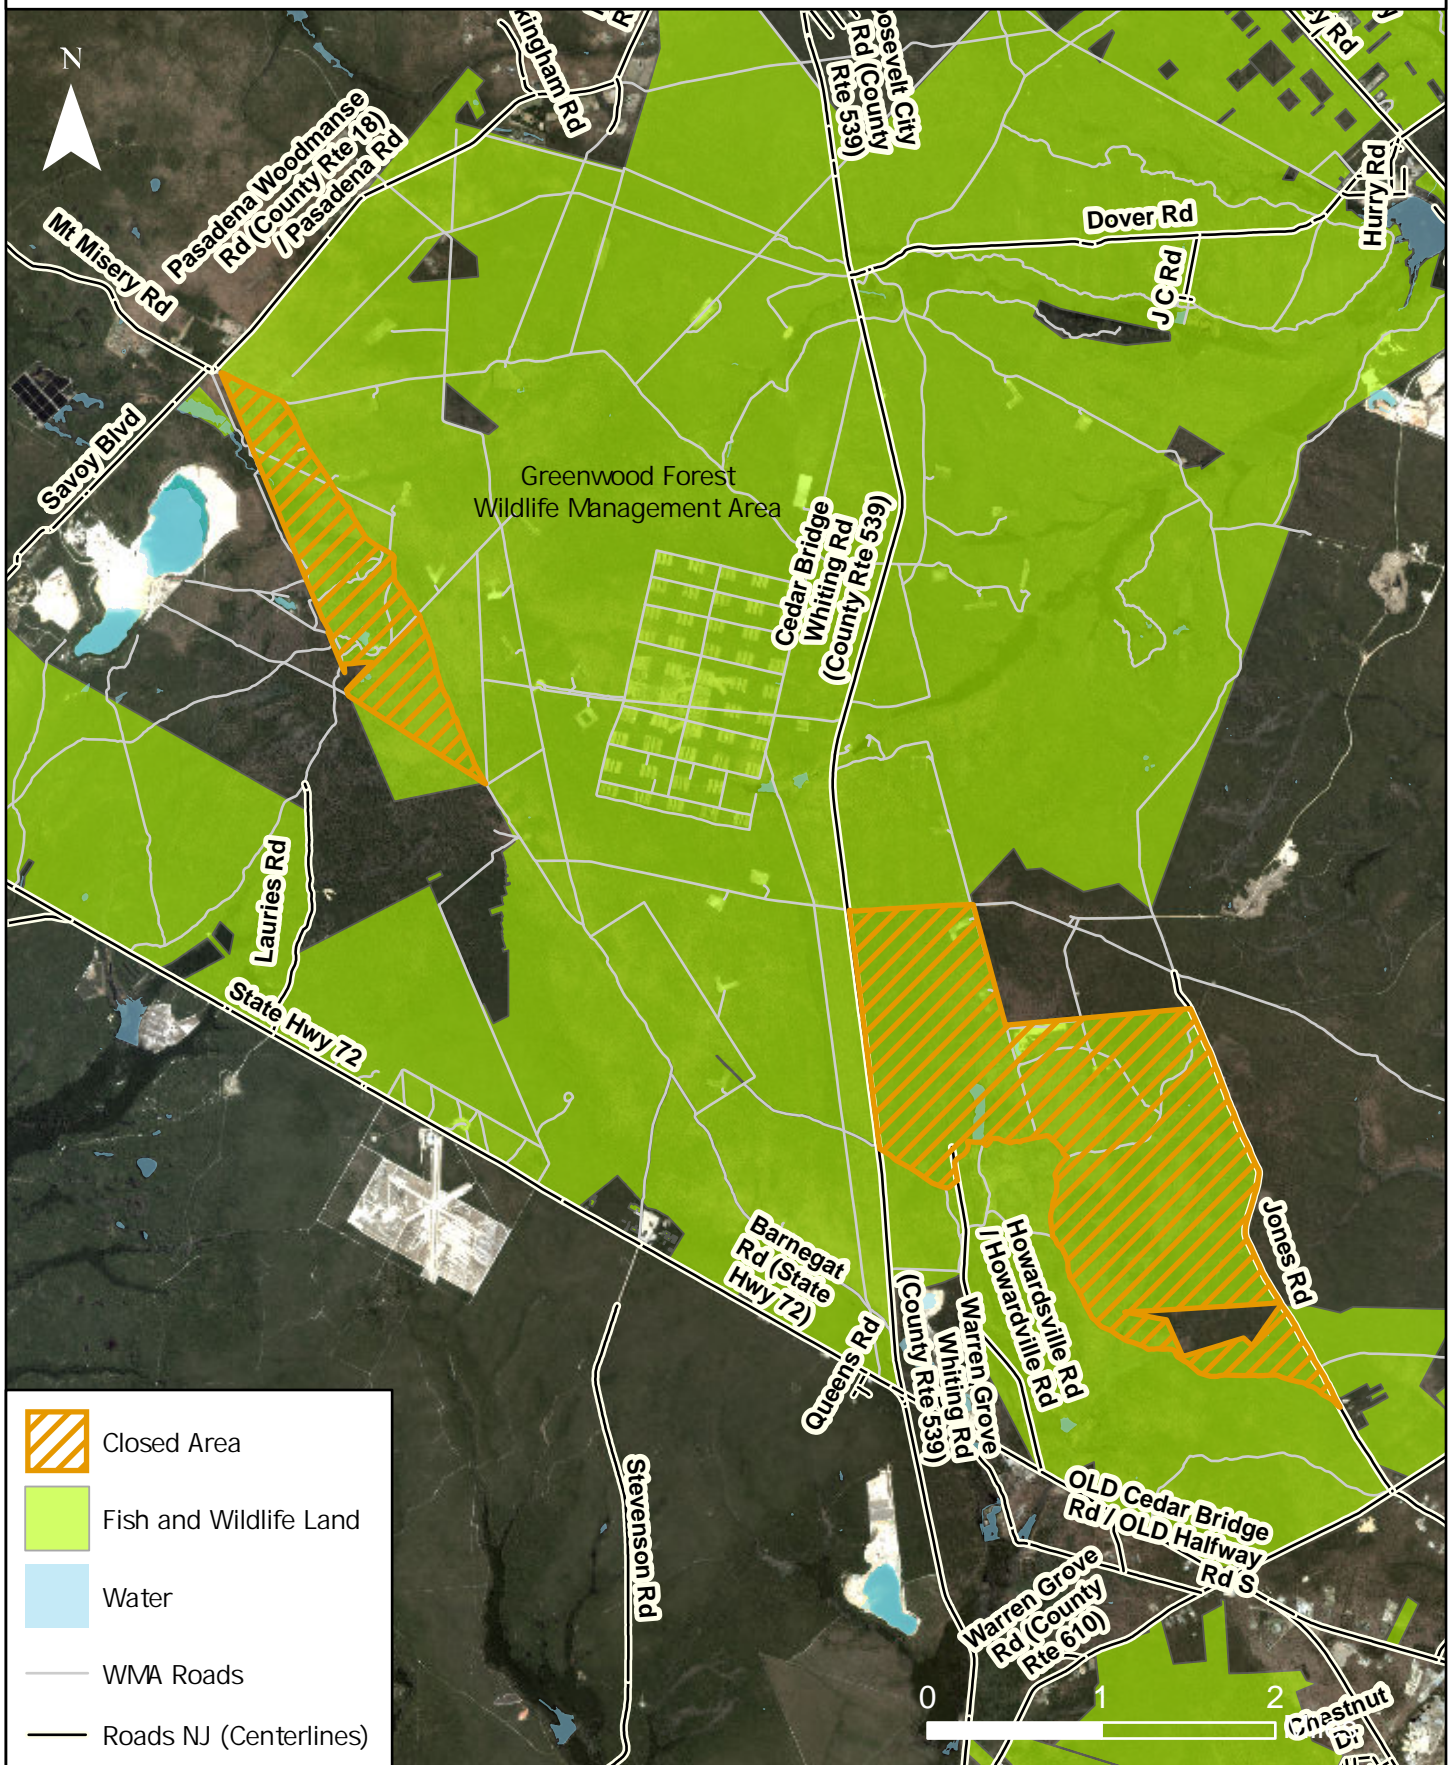

# Greenwood Forest Wildlife Management Area Emergency Closures

-  Closed Area
-  Fish and Wildlife Land
-  Water
-  WMA Roads
-  Roads NJ (Centerlines)