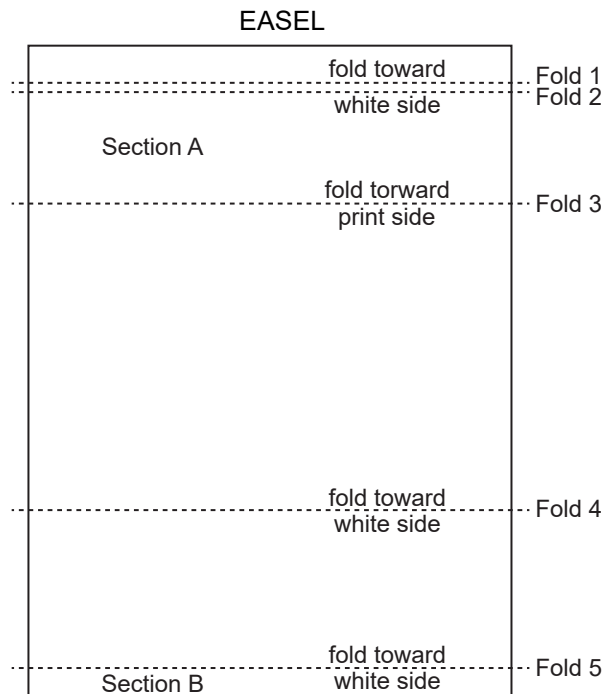

5. Refold folds 1 & 2. This will create a flap to hide the staples.

6. Cover the printed side of Section B, between Fold 5 and the end of the paper with paste. Press Section B to the white side of the calendar base as shown in Figure 4.

Figure 2. With printed side facing up, score and fold the easel.

Figure 3. View of easel from side after folding.

Figure 4. Put glue on printed side of Section B and press to the back of the calendar base.