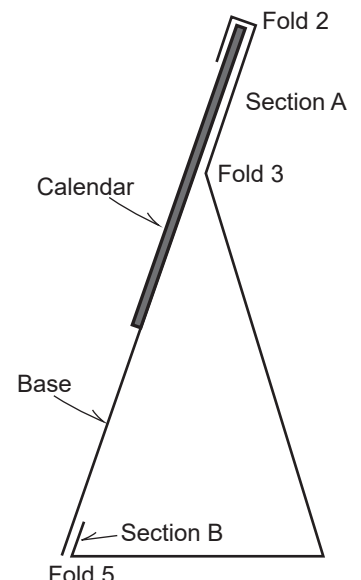

5. Refold folds 1 & 2. This will create a flap to hide the staples.

6. Cover the printed side of Section B, between Fold 5 and the end of the paper with paste. Press Section B to the white side of the calendar base as shown in Figure 4.

Figure 2. With printed side facing up, score and fold the easel.

Figure 3. View of easel from side after folding.

Figure 4. Put glue on printed side of Section B and press to the back of the calendar base.

staple		center						staple	
JANUARY 2018									
Sunday	Monday	Tuesday	Wednesday	Thursday	Friday	Saturday			
	1	2	3	4	5	6			
7	8 New Year's Day	9	10	11	12	13			
14	15 Martin Luther King Jr. Day	16	17	18	19	20			
21	22	23	24	25	26	27			
28	29	30	31						