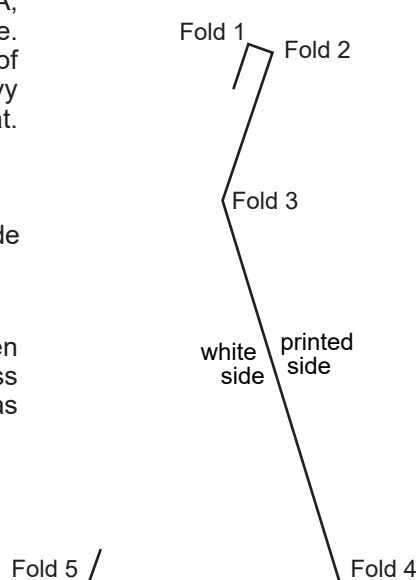

5. Refold folds 1 & 2. This will create a flap to hide the staples.

6. Cover the printed side of Section B, between Fold 5 and the end of the paper with paste. Press Section B to the white side of the calendar base as shown in Figure 4.

Figure 2. With printed side facing up, score and fold the easel.

Figure 3. View of easel from side after folding.

Figure 4. Put glue on printed side of Section B and press to the back of the calendar base.

staple		center						staple	
JANUARY 2018									
Sunday	Monday	Tuesday	Wednesday	Thursday	Friday	Saturday			
	1	2	3	4	5	6			
7	8 New Year's Day	9	10	11	12	13			
14	15 Martin Luther King Jr. Day	16	17	18	19	20			
21	22	23	24	25	26	27			
28	29	30	31						