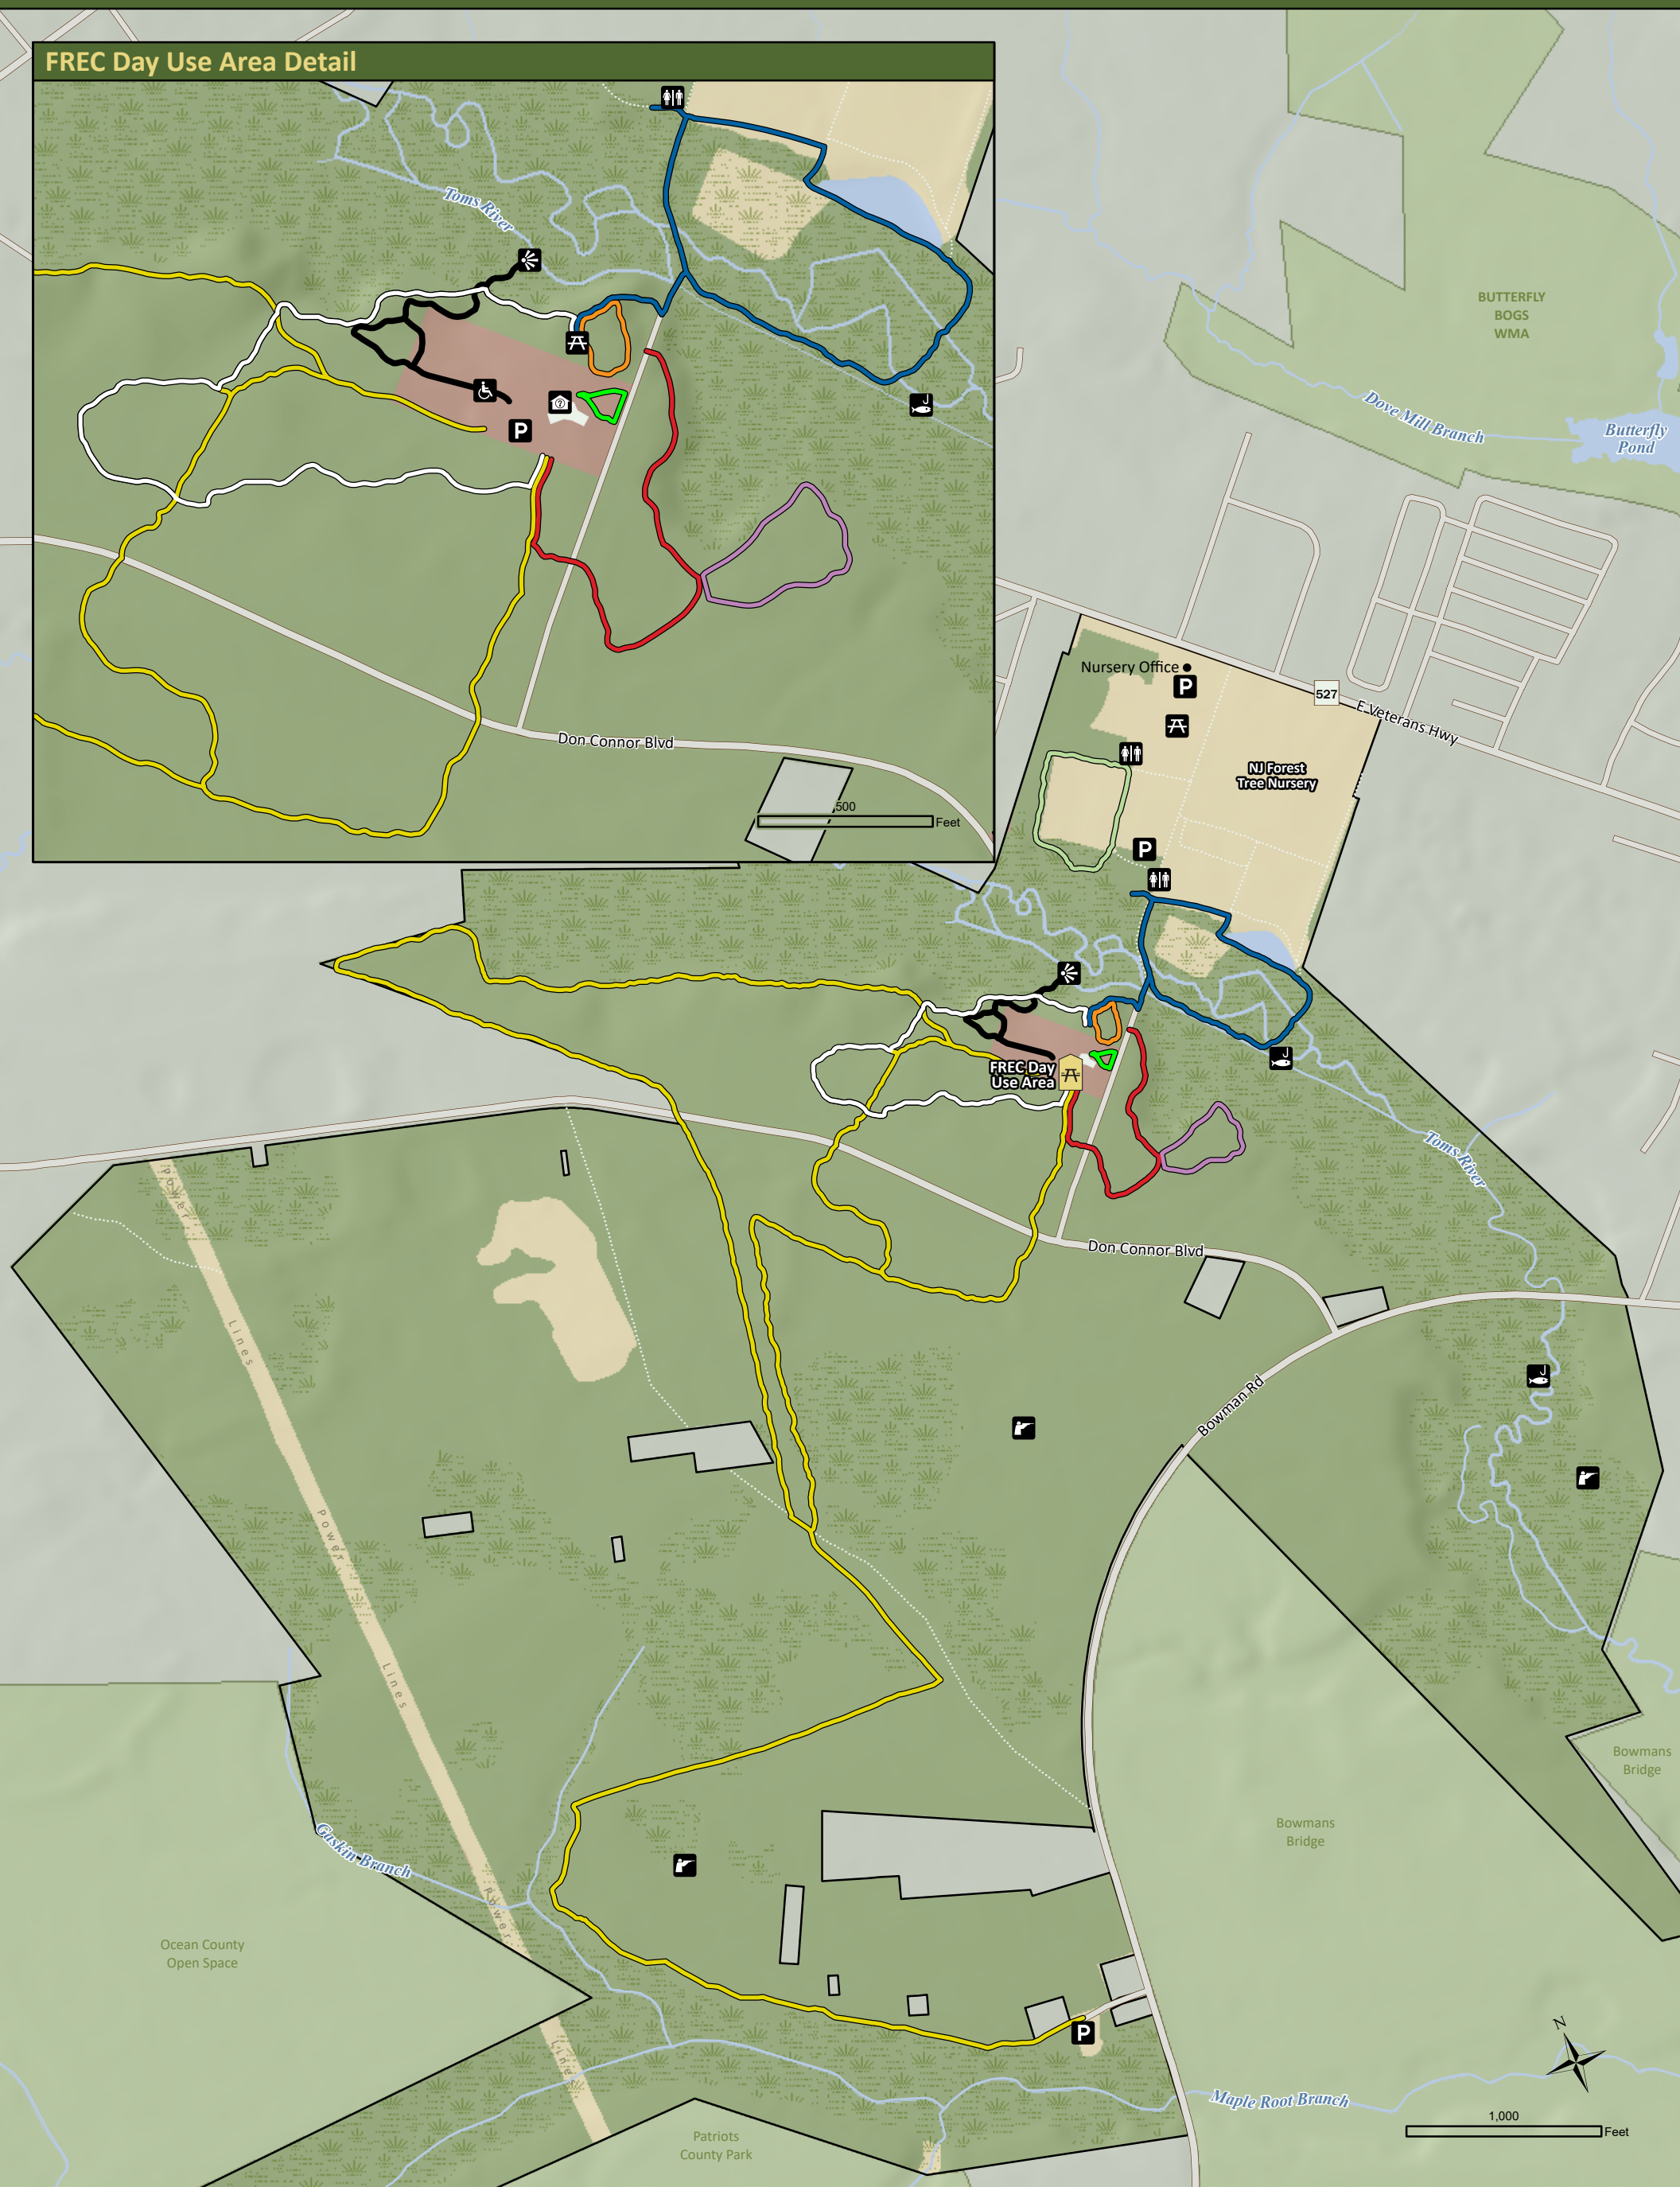

# FOREST RESOURCE EDUCATION CENTER

## FREC Day Use Area Detail

- |                     |                                  |                                  |                     |             |
|---------------------|----------------------------------|----------------------------------|---------------------|-------------|
| Open Field or Grass | ABC Arboretum Trail (0.1 mi)     | Pine Acres Trail (5.4 mi)        | Accessible Facility | Parking     |
| Forest              | Forest Discovery Trail (0.3 mi)  | Sensory Awareness Trail (0.5 mi) | Fishing             | Picnic Area |
| Developed Area      | Firewise Trail (0.4 mi)          | Swamp Life Trail (0.7 mi)        | Hunting             | Restrooms   |
| Water               | Forest Management Trail (0.7 mi) | Swamp Loop Trail (0.3 mi)        | Interpretive Center | Scenic View |
| Wetland             | Forest Products Trail (0.4 mi)   |                                  |                     |             |