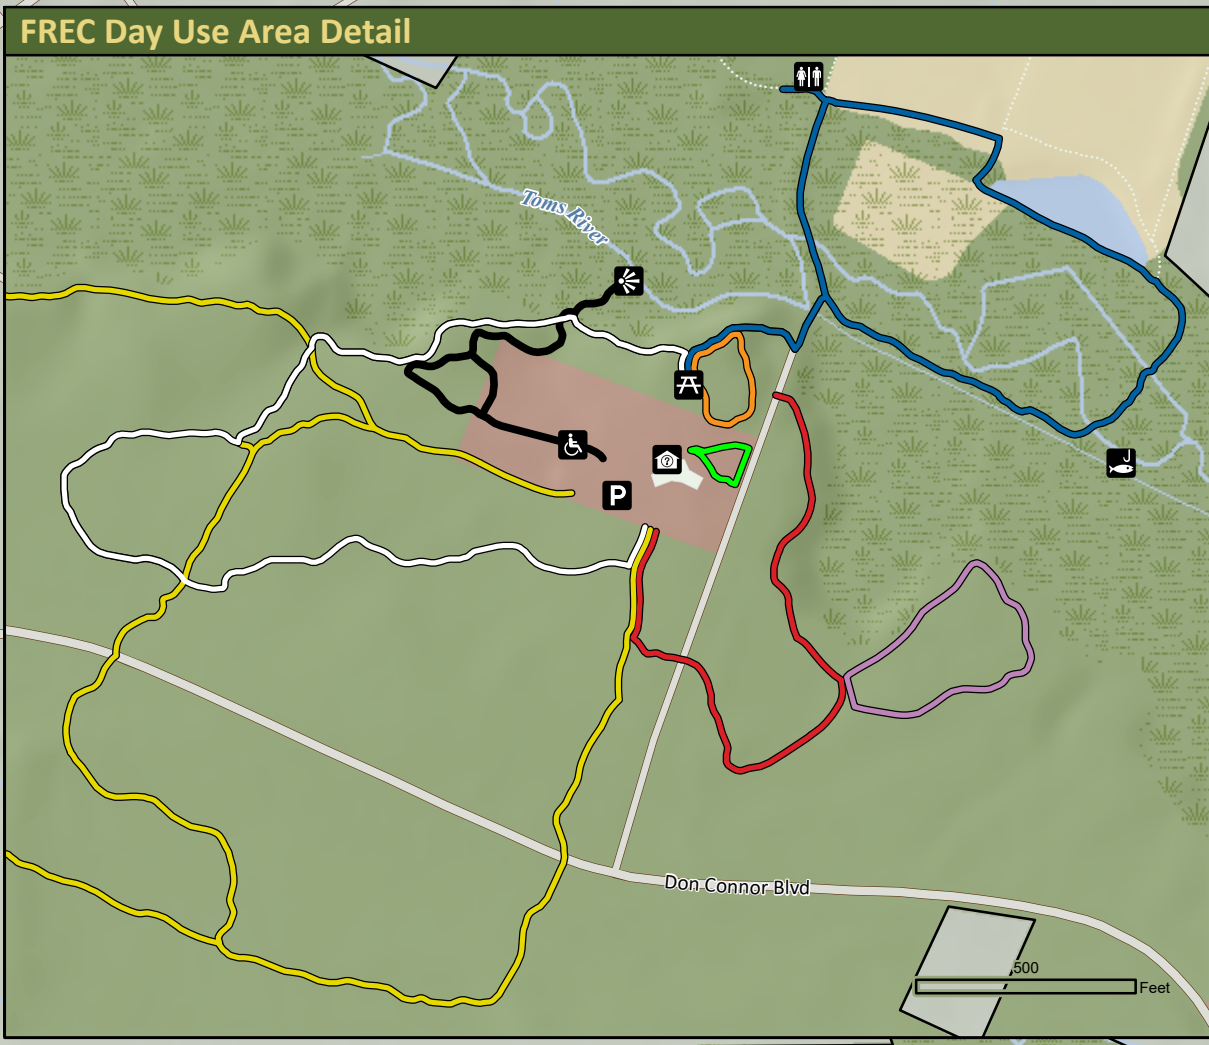

# FOREST RESOURCE EDUCATION CENTER

## FREC Day Use Area Detail

- |                     |                                  |                                  |                     |             |
|---------------------|----------------------------------|----------------------------------|---------------------|-------------|
| Open Field or Grass | ABC Arboretum Trail (0.1 mi)     | Pine Acres Trail (5.4 mi)        | Accessible Facility | Parking     |
| Forest              | Forest Discovery Trail (0.3 mi)  | Sensory Awareness Trail (0.5 mi) | Fishing             | Picnic Area |
| Developed Area      | Firewise Trail (0.4 mi)          | Swamp Life Trail (0.7 mi)        | Hunting             | Restrooms   |
| Water               | Forest Management Trail (0.7 mi) | Swamp Loop Trail (0.3 mi)        | Interpretive Center | Scenic View |
| Wetland             | Forest Products Trail (0.4 mi)   |                                  |                     |             |