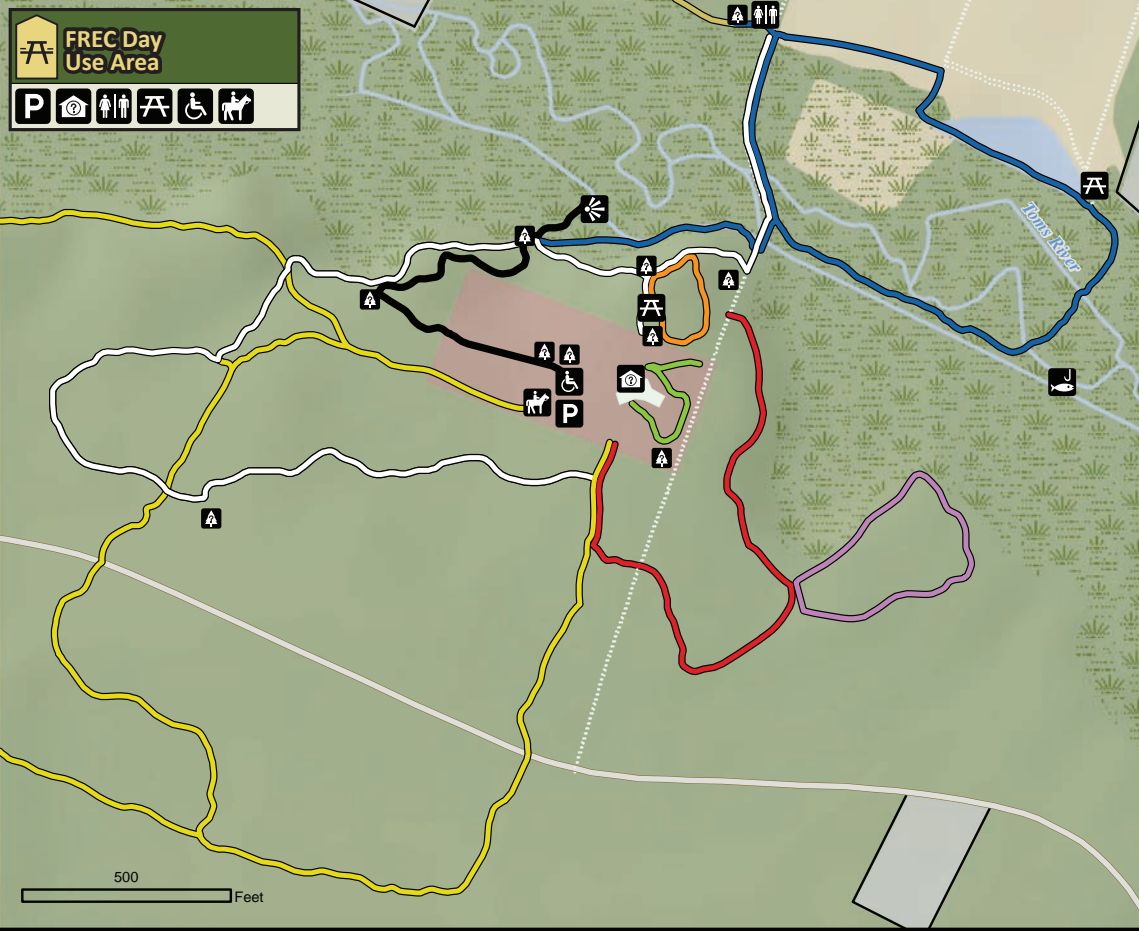

FOREST RESOURCE EDUCATION CENTER

FREC Day Use Area Detail

Trail Directional Markers

- | | | | | |
|---------------------|------------------------|-------------------------|---------------------|--------------|
| Open Field or Grass | ABC Arboretum Trail | Forest Products Loop | Accessible Facility | Parking Lot |
| Forest | Connector Trail | Pine Acres Trail | Fishing | Picnic Area |
| Developed Area | Project Learning Trail | Sensory Awareness Trail | Horseback Riding | Restrooms |
| Water | Firewise Trail | Swamp Life Trail | Hunting | Scenic View |
| Wetland | Forest Discovery Trail | Swamp Loop | Interpretive Center | Talking Tree |