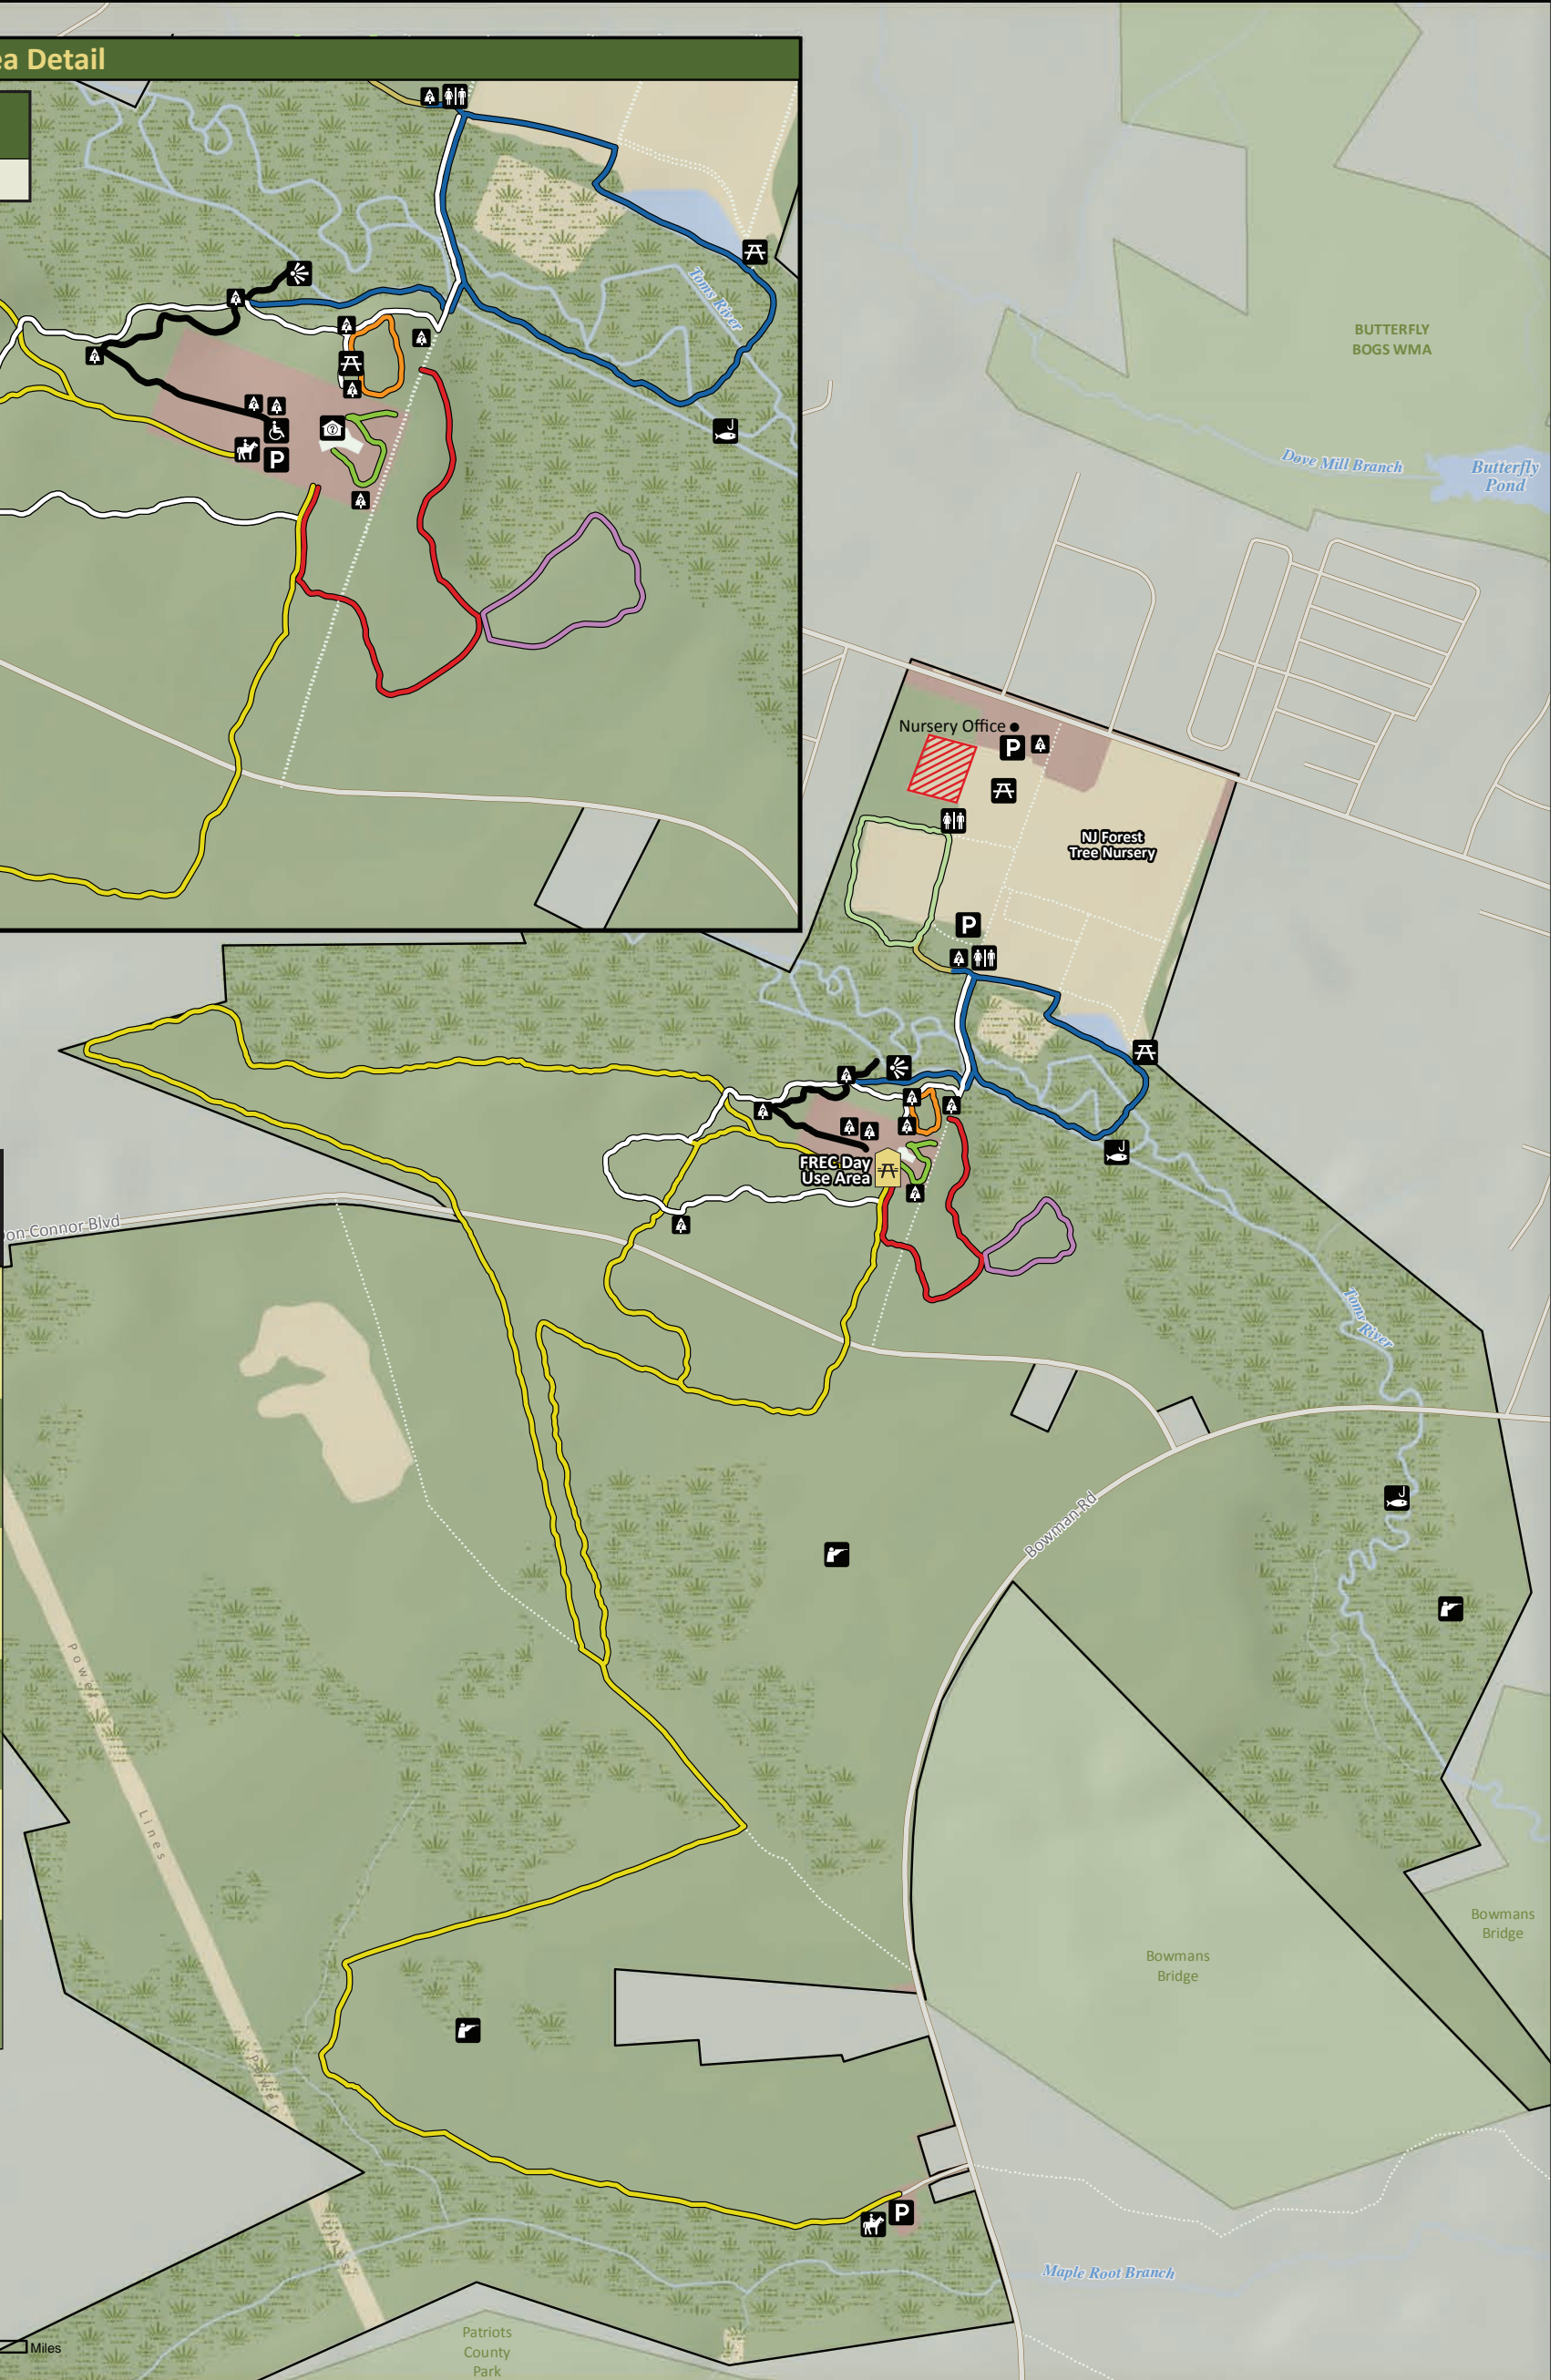

FOREST RESOURCE EDUCATION CENTER

FREC Day Use Area Detail

Trail Directional Markers

- | | | | | |
|---------------------|------------------------|-------------------------|---------------------|--------------|
| Open Field or Grass | ABC Arboretum Trail | Forest Products Loop | Accessible Facility | Parking Lot |
| Forest | Connector Trail | Pine Acres Trail | Fishing | Picnic Area |
| Developed Area | Project Learning Trail | Sensory Awareness Trail | Horseback Riding | Restrooms |
| Water | Firewise Trail | Swamp Life Trail | Hunting | Scenic View |
| Wetland | Forest Discovery Trail | Swamp Loop | Interpretive Center | Talking Tree |