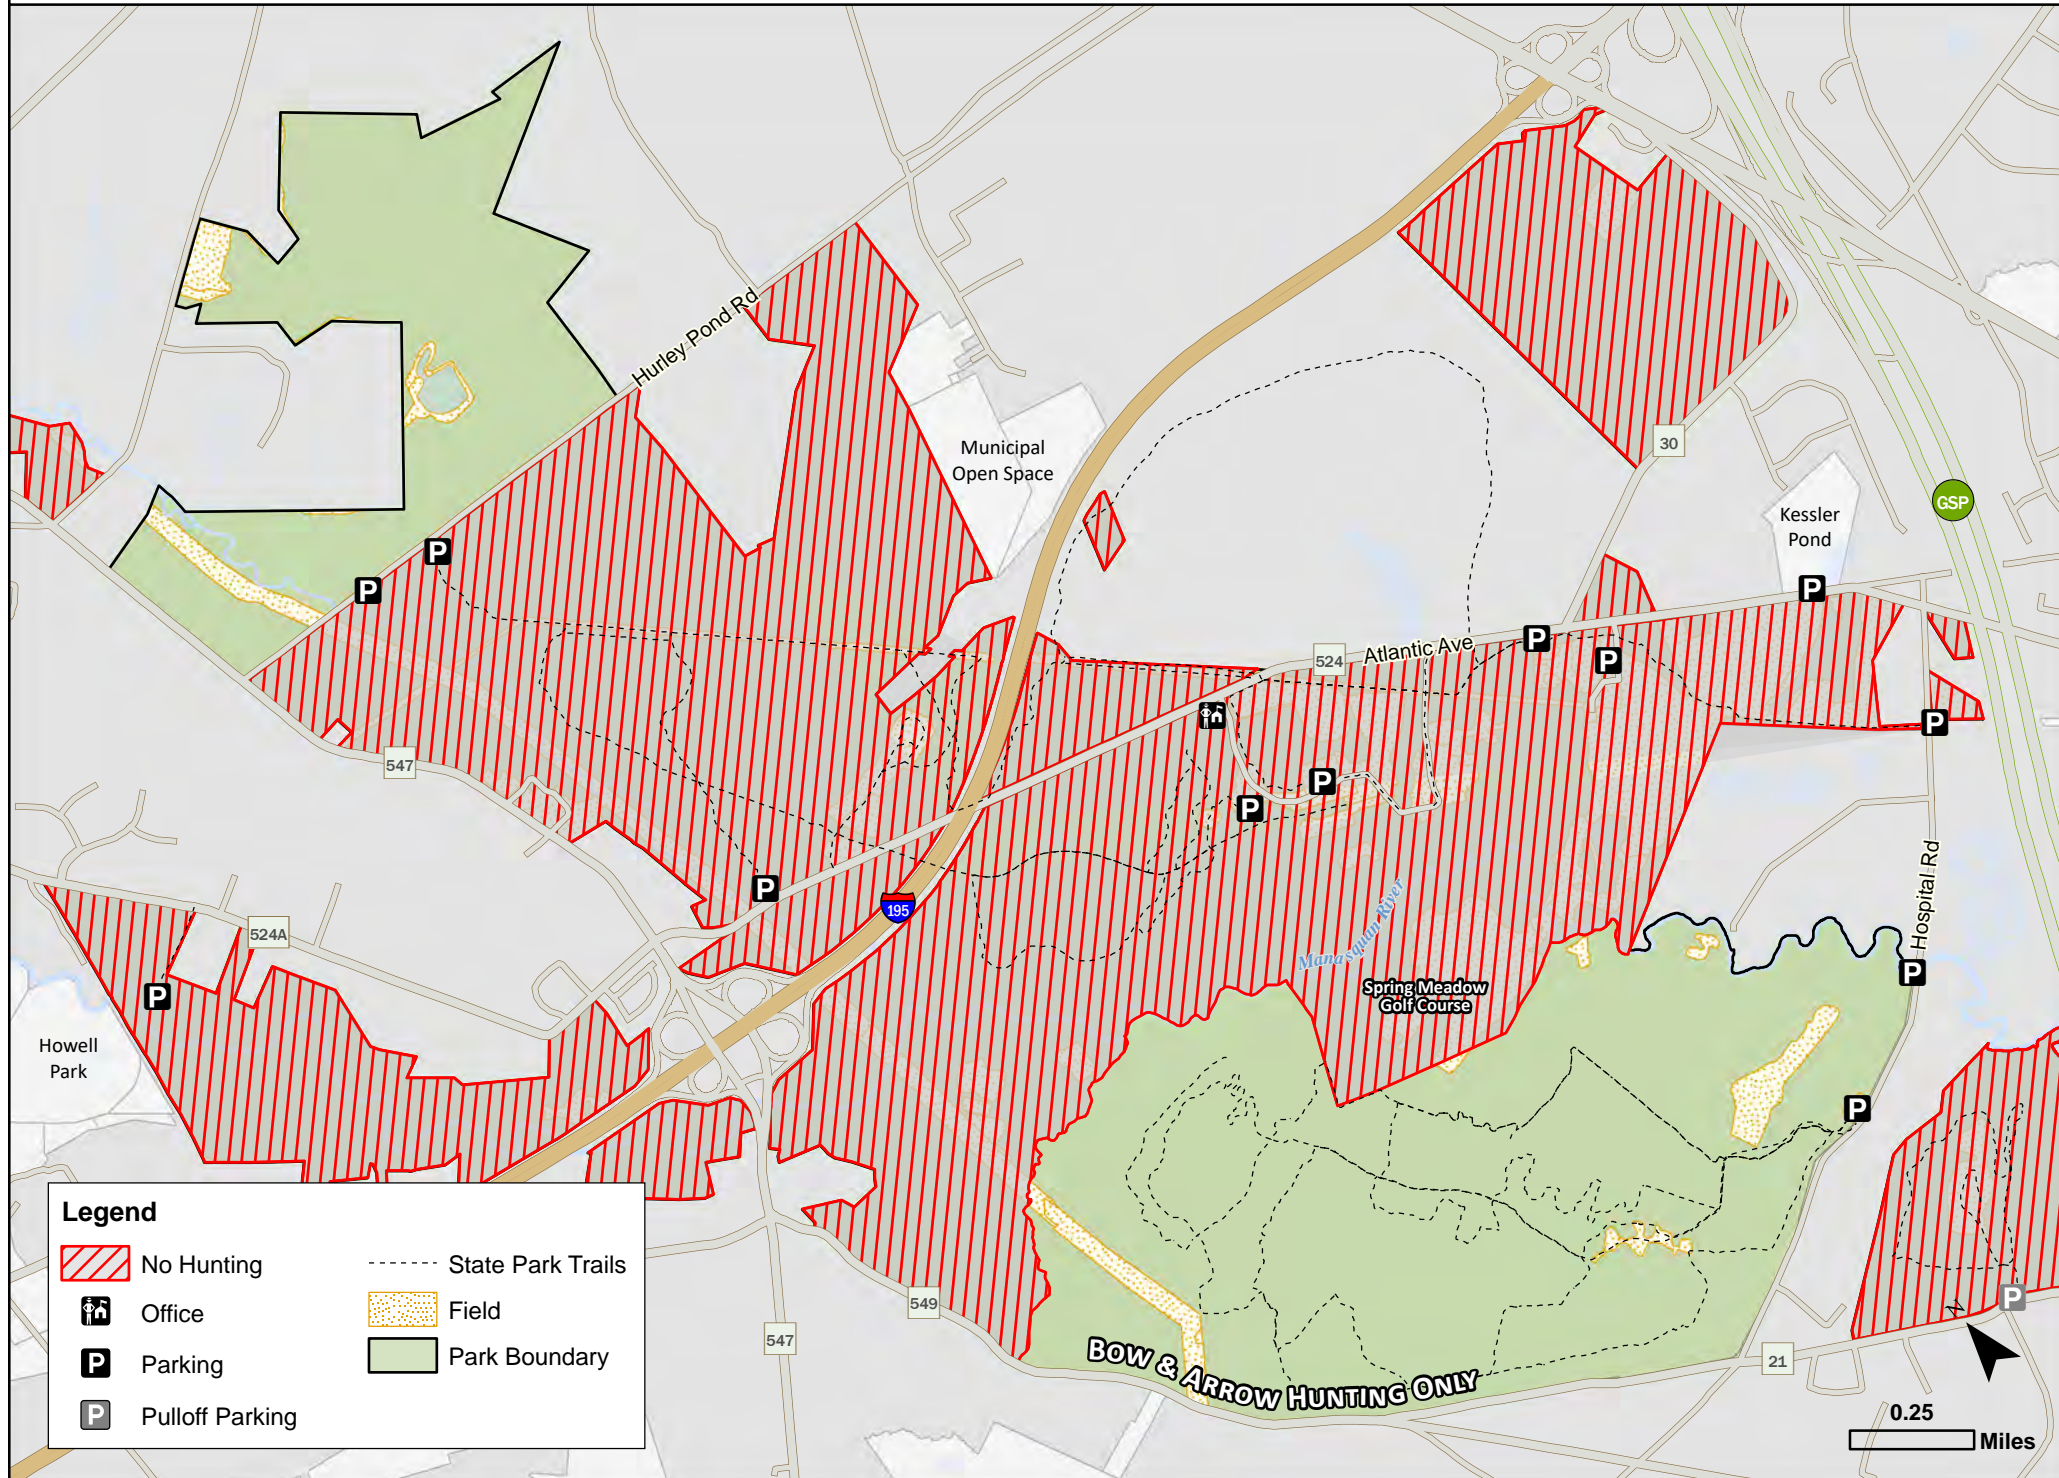

Allaire State Park - Hunting Zone 51

Allaire State Park Hunting Map - Deer Season Only Zone 51

Hunting permitted within park boundary during fall, permit and winter bow seasons **except** within areas designated as:

No Hunting Zone

- Park in designated areas.
- Do not operate vehicles beyond parking area.
- Motorized vehicles and equipment are prohibited from entering Allaire State Park.
- No Alcoholic Beverages
- No Permanent Tree Stands
- Portable tree stands must be removed at the end of the hunting season.
- Area open half hour before sunrise and half hour after sunset.
- Obey all NJ State Park Service and NJ Fish and Wildlife rules and regulations.

For Further Information:

Allaire State Park
4265 Atlantic Ave
Farmingdale, NJ
(732) 938 - 2371

DEP Action Line - 24 Hours
(877) WARNDP
(877) 927 - 6337

For Emergencies Please Call 911

Legend	
	No Hunting
	State Park Trails
	Office
	Field
	Parking
	Park Boundary
	Pulloff Parking

BOW & ARROW HUNTING ONLY

0.25 Miles