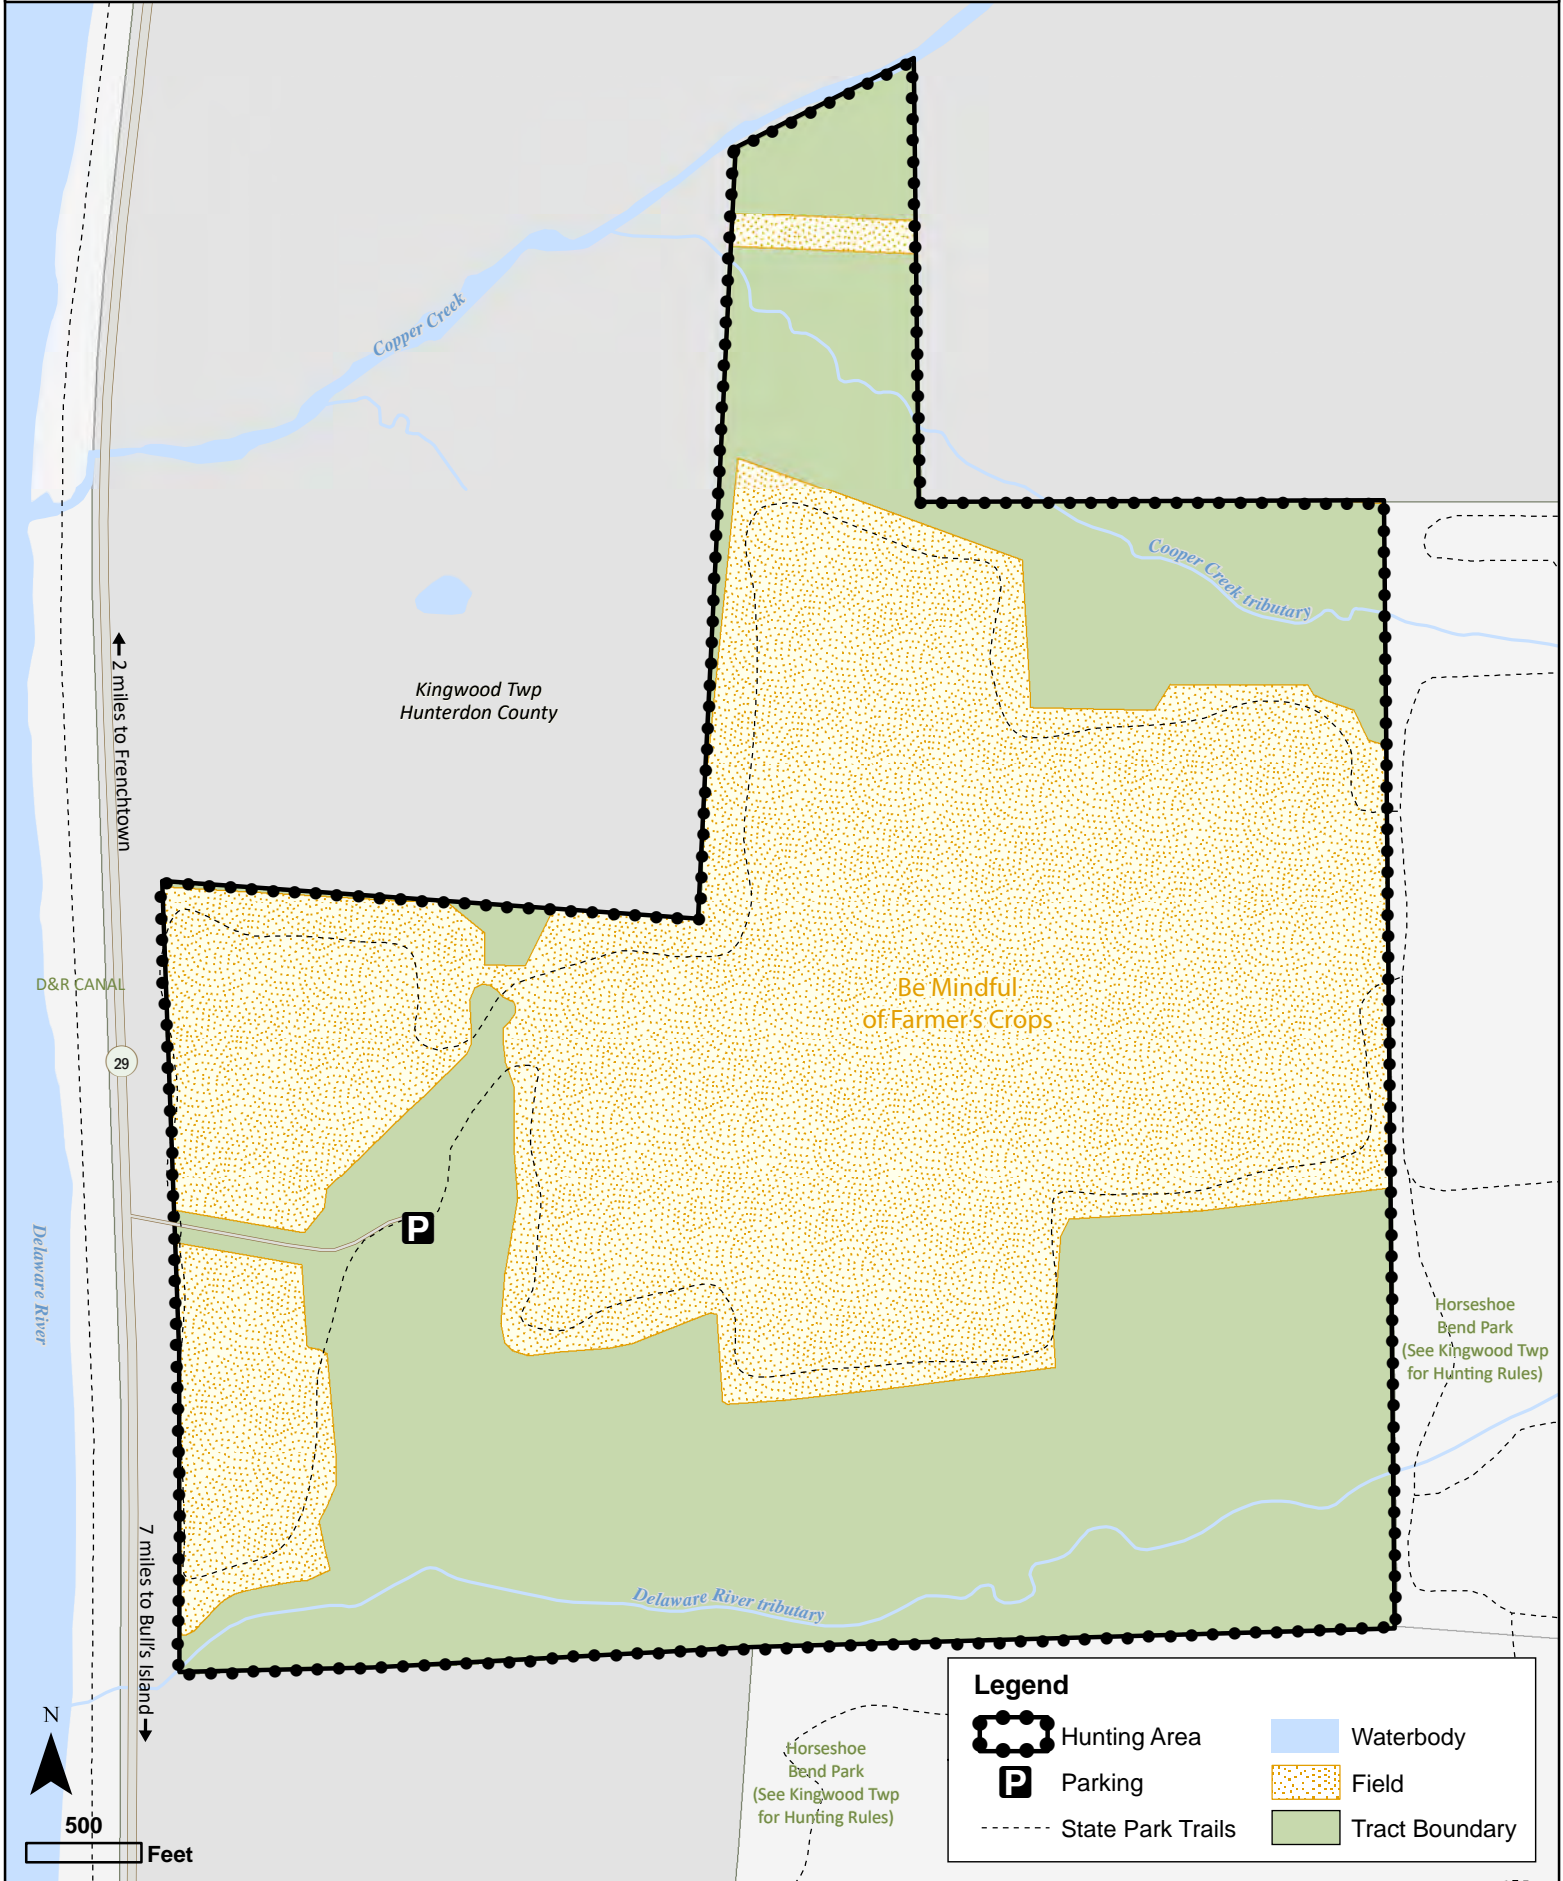

Cooley Tract of D&R Canal SP - Hunting Zone 11

Cooley Tract of D&R Canal State Park Hunting Map - All Season, All Firearm Zone 11

Hunting permitted during all seasons within designated outlined areas:

Hunting Area

- Park in designated areas.
- Do not operate vehicles beyond parking area.
- Motorized vehicles and equipment are prohibited from entering open space.
- No Alcoholic Beverages
- No Permanent Tree Stands

- Portable tree stands must be removed at the end of the hunting season.
- Area open half hour before sunrise and half hour after sunset.
- Obey all NJ State Park Service and NJ Fish and Wildlife rules and regulations.

For Further Information:
 Bull's Island Recreation Area
 2185 Daniel Bray Highway
 Stockton, NJ 08559
 (609) 397 - 2949
 DEP Action Line - 24 Hours
 (877) WARNDEP
 (877) 927 - 6337

For Emergencies Please Call 911