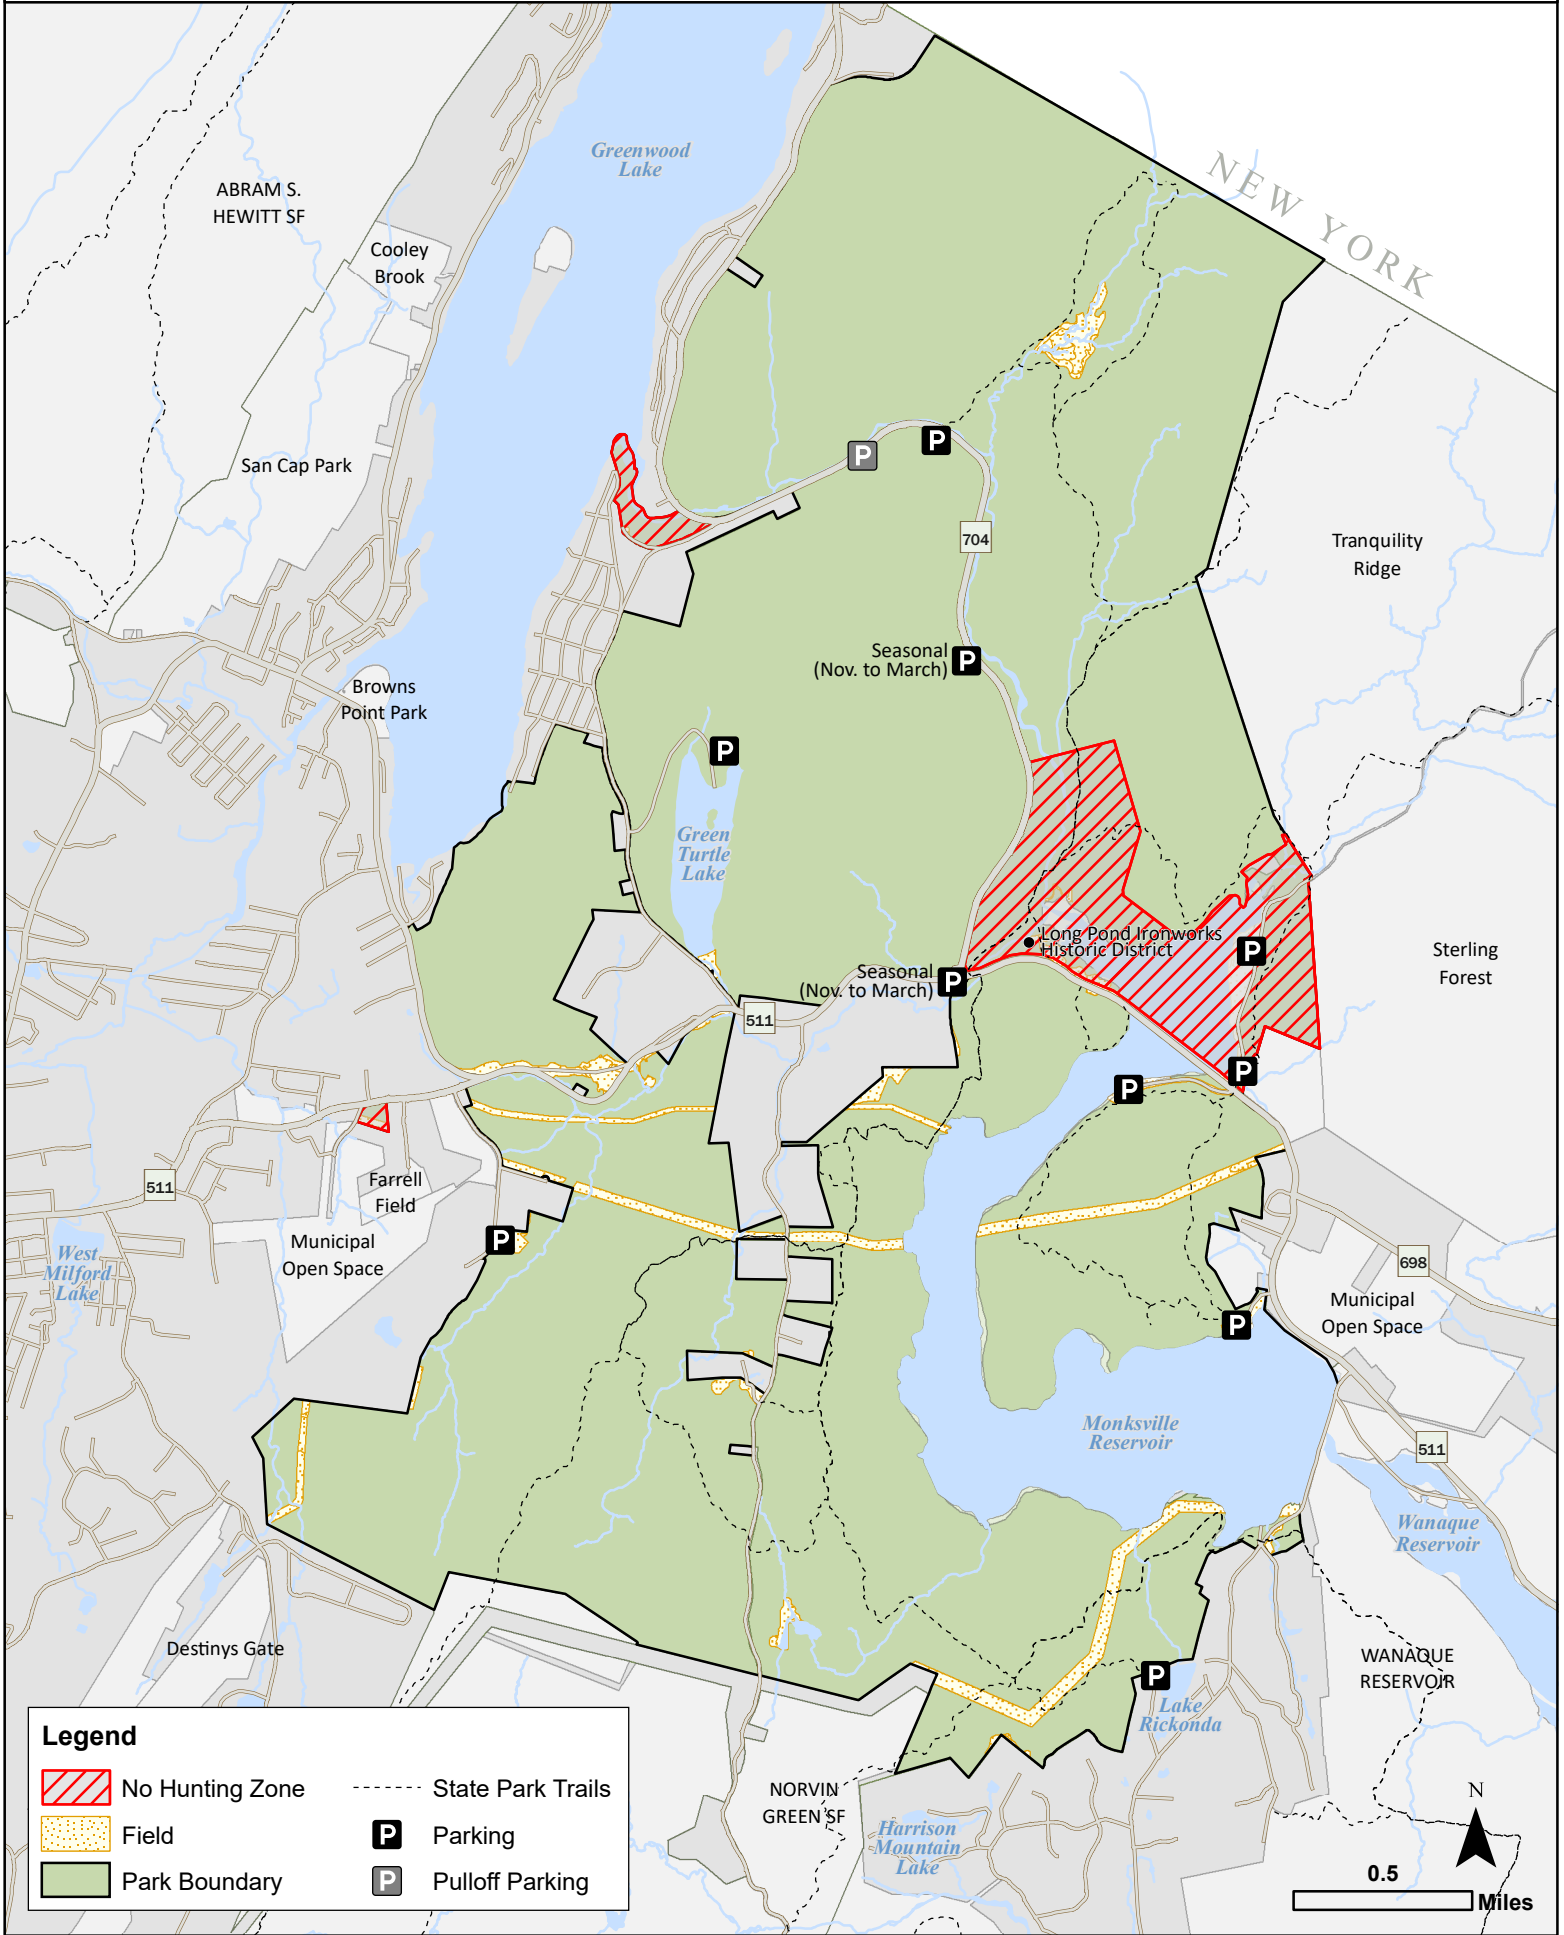

Long Pond Ironworks State Park - Hunting Map

Long Pond Ironwork State Park Hunting Map - Deer Zone 3, Turkey Zone 6

Hunting permitted during all regular and permit hunting seasons except within areas designated as:

No Hunting Zone

- Park in designated areas.
- No vehicles permitted off-road.
- No ATVs are permitted anywhere within the park.
- No Alcoholic Beverages
- Portable tree stands must be removed at the end of the hunting season.