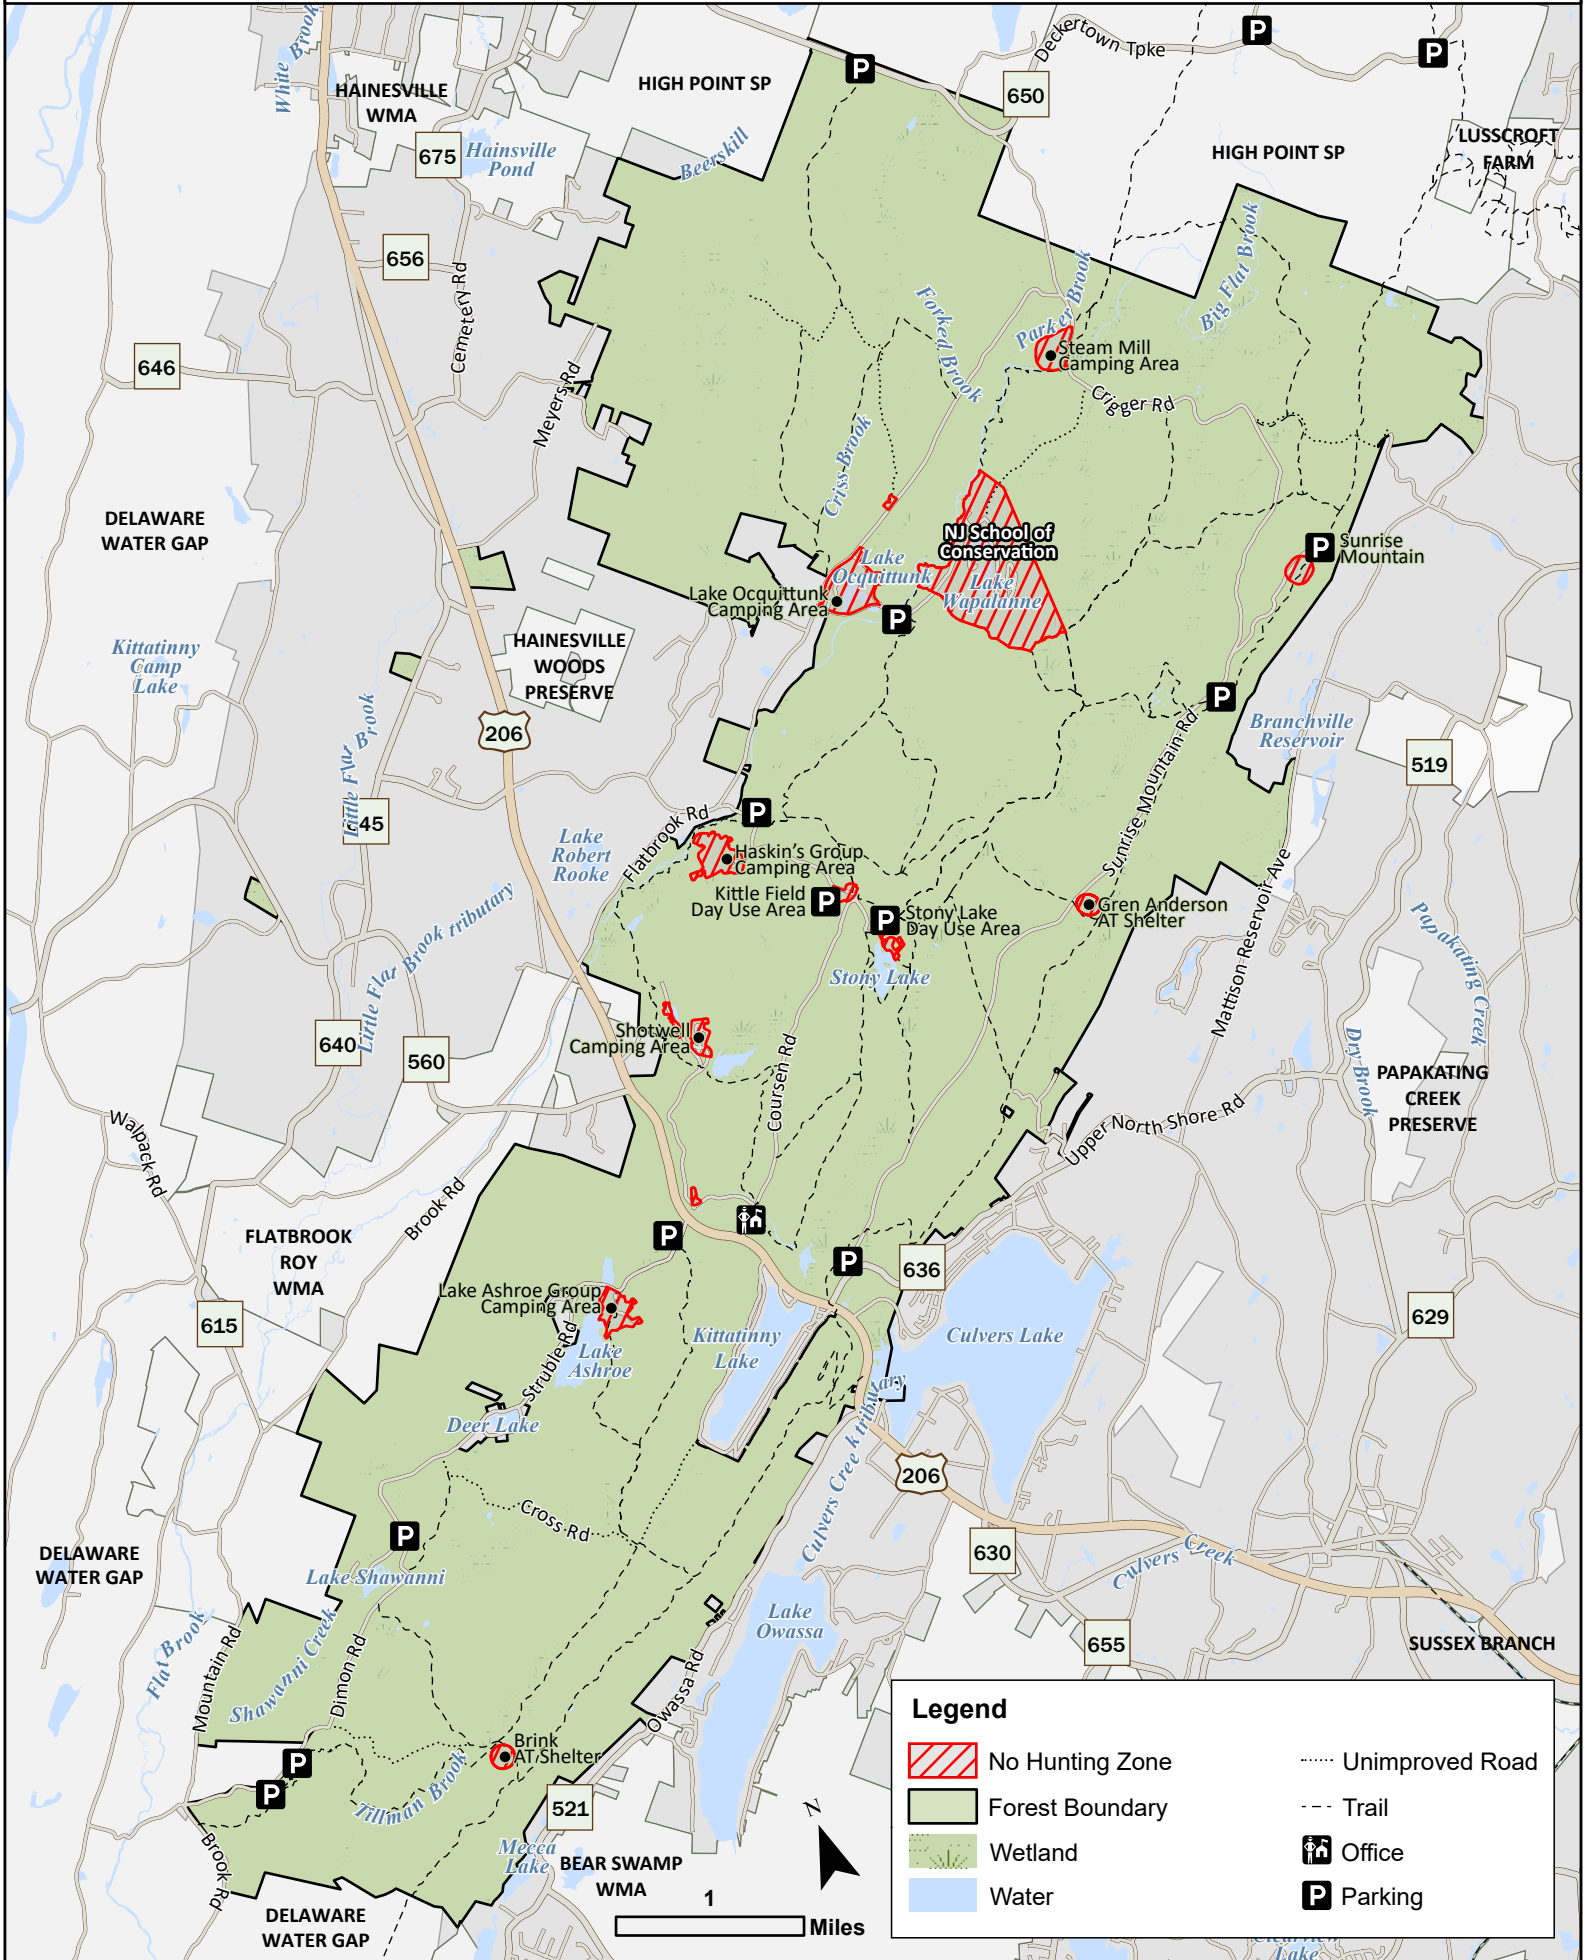

# Stokes State Forest Hunting Map

Hunting open for all regular and permit hunting seasons within forest boundary except within areas designated as: **No Hunting Zone**. Consult the NJ Fish & Wildlife Digest for zone details.

## PLEASE:

- Ensure you are familiar with forest boundaries.
- Park in designated areas only.
- Remove portable tree stands at the end of the hunting season.
- Adhere to all N.J. State Park Service Administrative Code including N.J.A.C. 7:2.
- Adhere to N.J. Fish & Wildlife Rules and Regulations:  
<https://dep.nj.gov/njfw/hunting/>.

## NOT PERMITTED:

- Trespassing on private property.
- Driving vehicles off-road.
- Use of ATVs.
- Alcoholic beverages.
- Smoking or vaping (except in personal vehicles).
- Permanent tree stands.
- Hunting within 450ft (firearm) or 150ft (bow) of a building or trail.
- Hunting on Sundays.