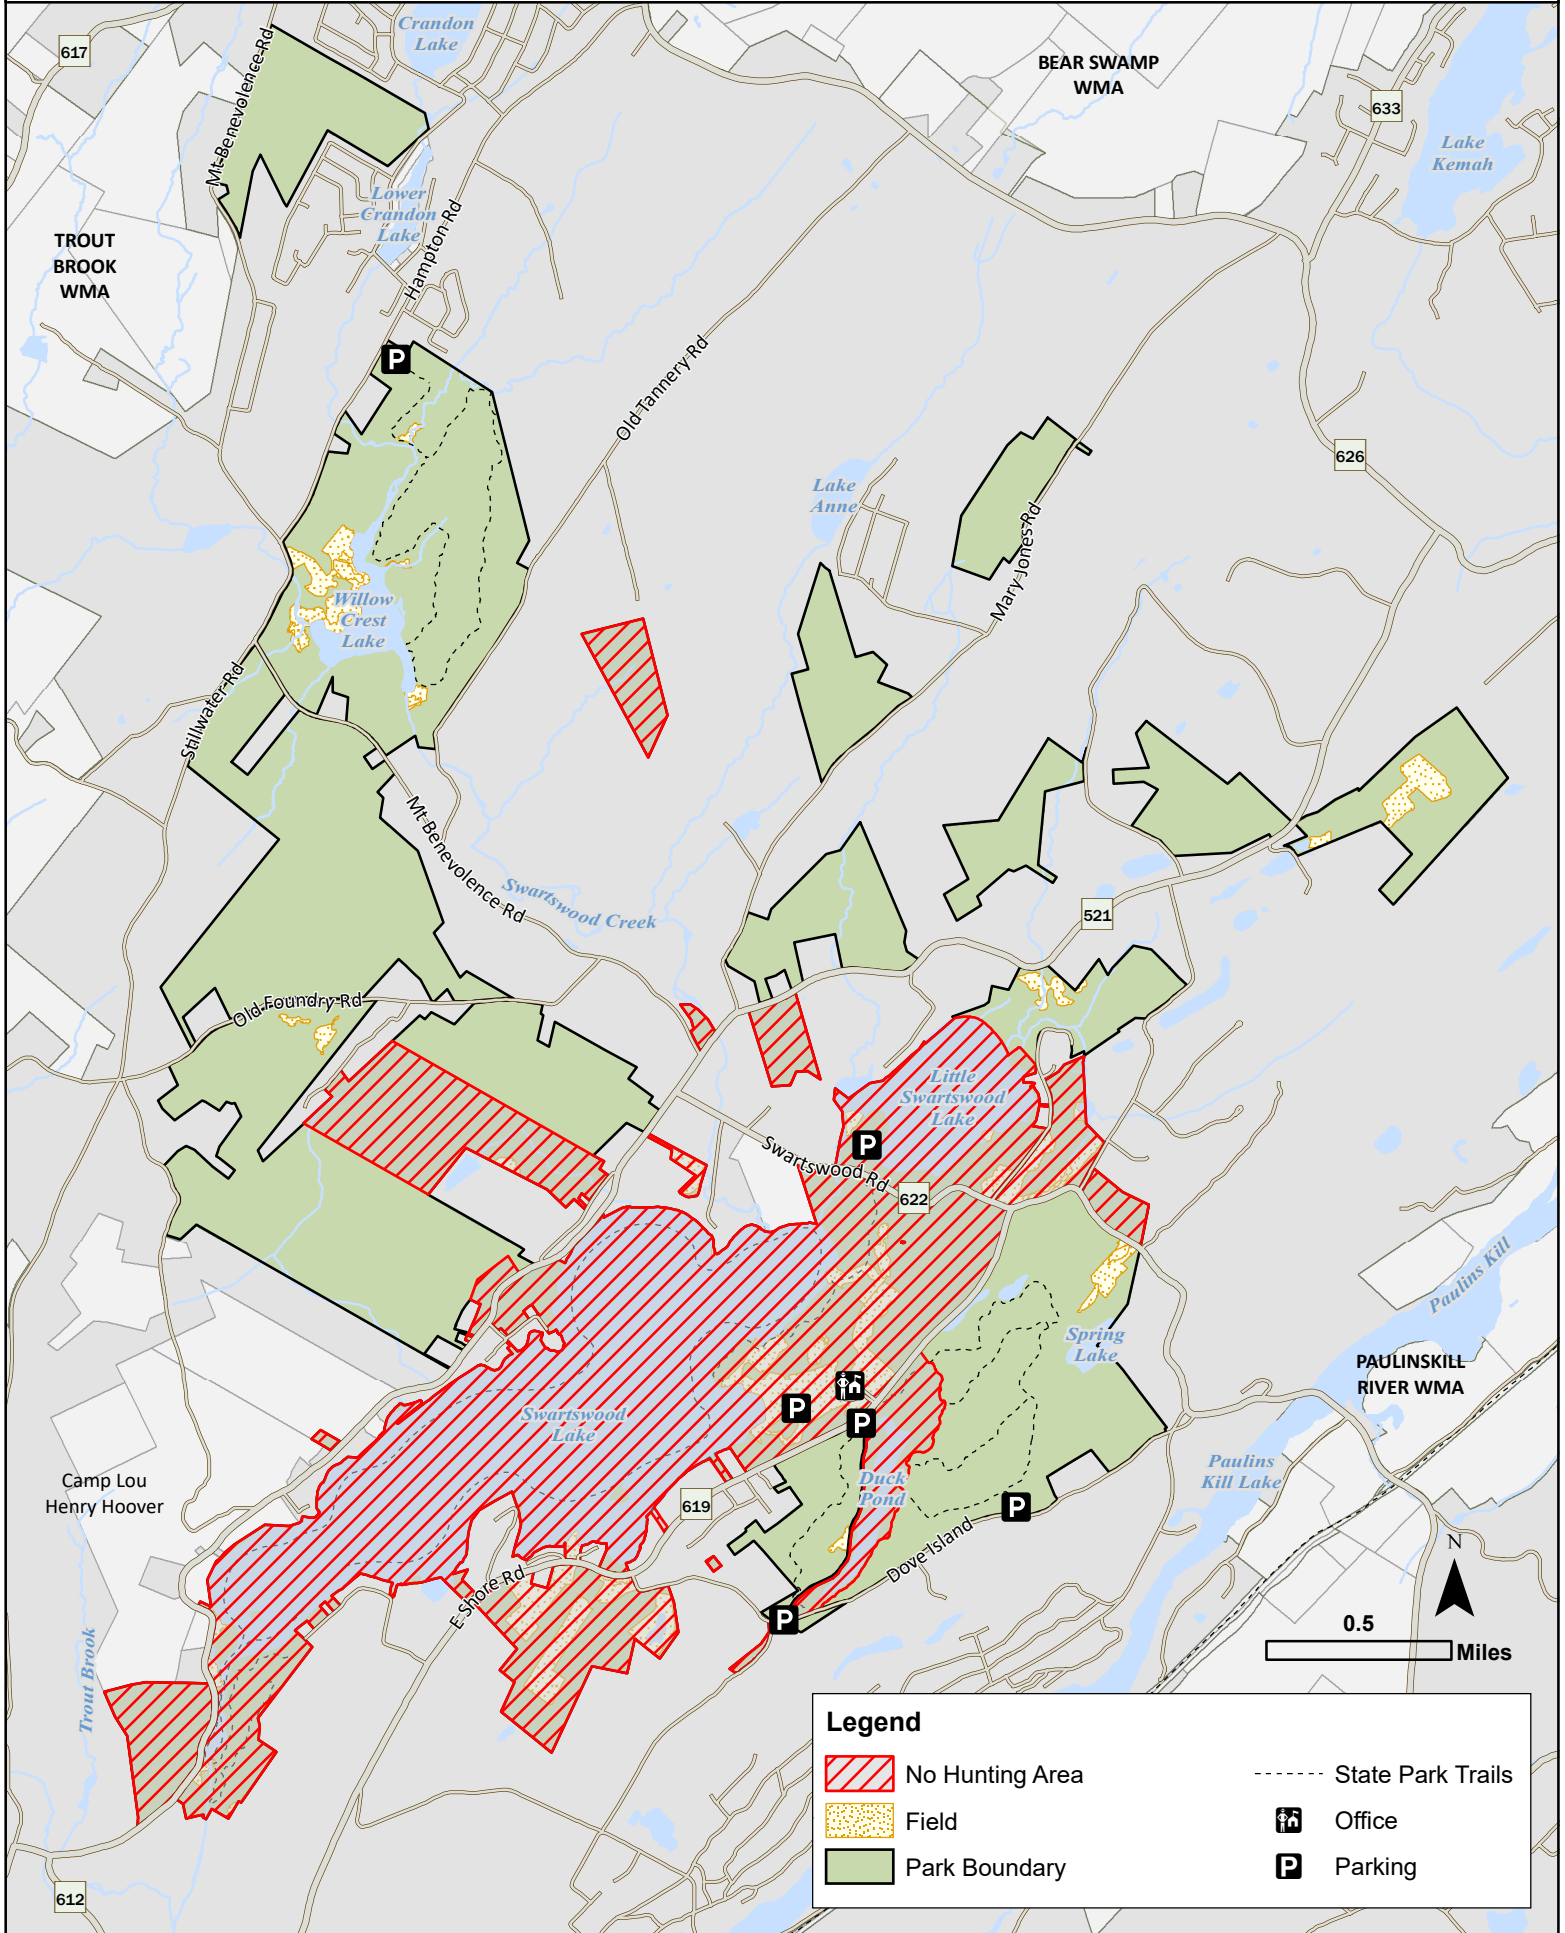

Swartswood State Park - Hunting Map

Swartswood State Park Hunting Map - Deer Zone 5

Hunting permitted within park boundary during all regular and permit hunting seasons **except** within areas designated as:

No Hunting Zone 

- Park in designated areas.
- No vehicles permitted off-road.
- No ATVs are permitted anywhere within the park.
- No alcoholic beverages.
- Portable tree stands must be removed at the end of the hunting season.
- No permanent tree stands.
- No hunting is permitted on Sundays anywhere within the park.
- No hunting within 450ft of an occupied dwelling or playground.
- Obey all NJ State Park Service and NJ Fish and Wildlife rules and regulations.

For Park Information:

Swartswood State Park
 1091 E Shore Rd
 Swartswood, NJ 07877
 (973) 383 - 5230
 DEP Action Line - 24 Hours
 (877) WARNDP
 (877) 927 - 6337

See <https://www.state.nj.us/dep/fgw/hunting.htm> for rules and regulations.