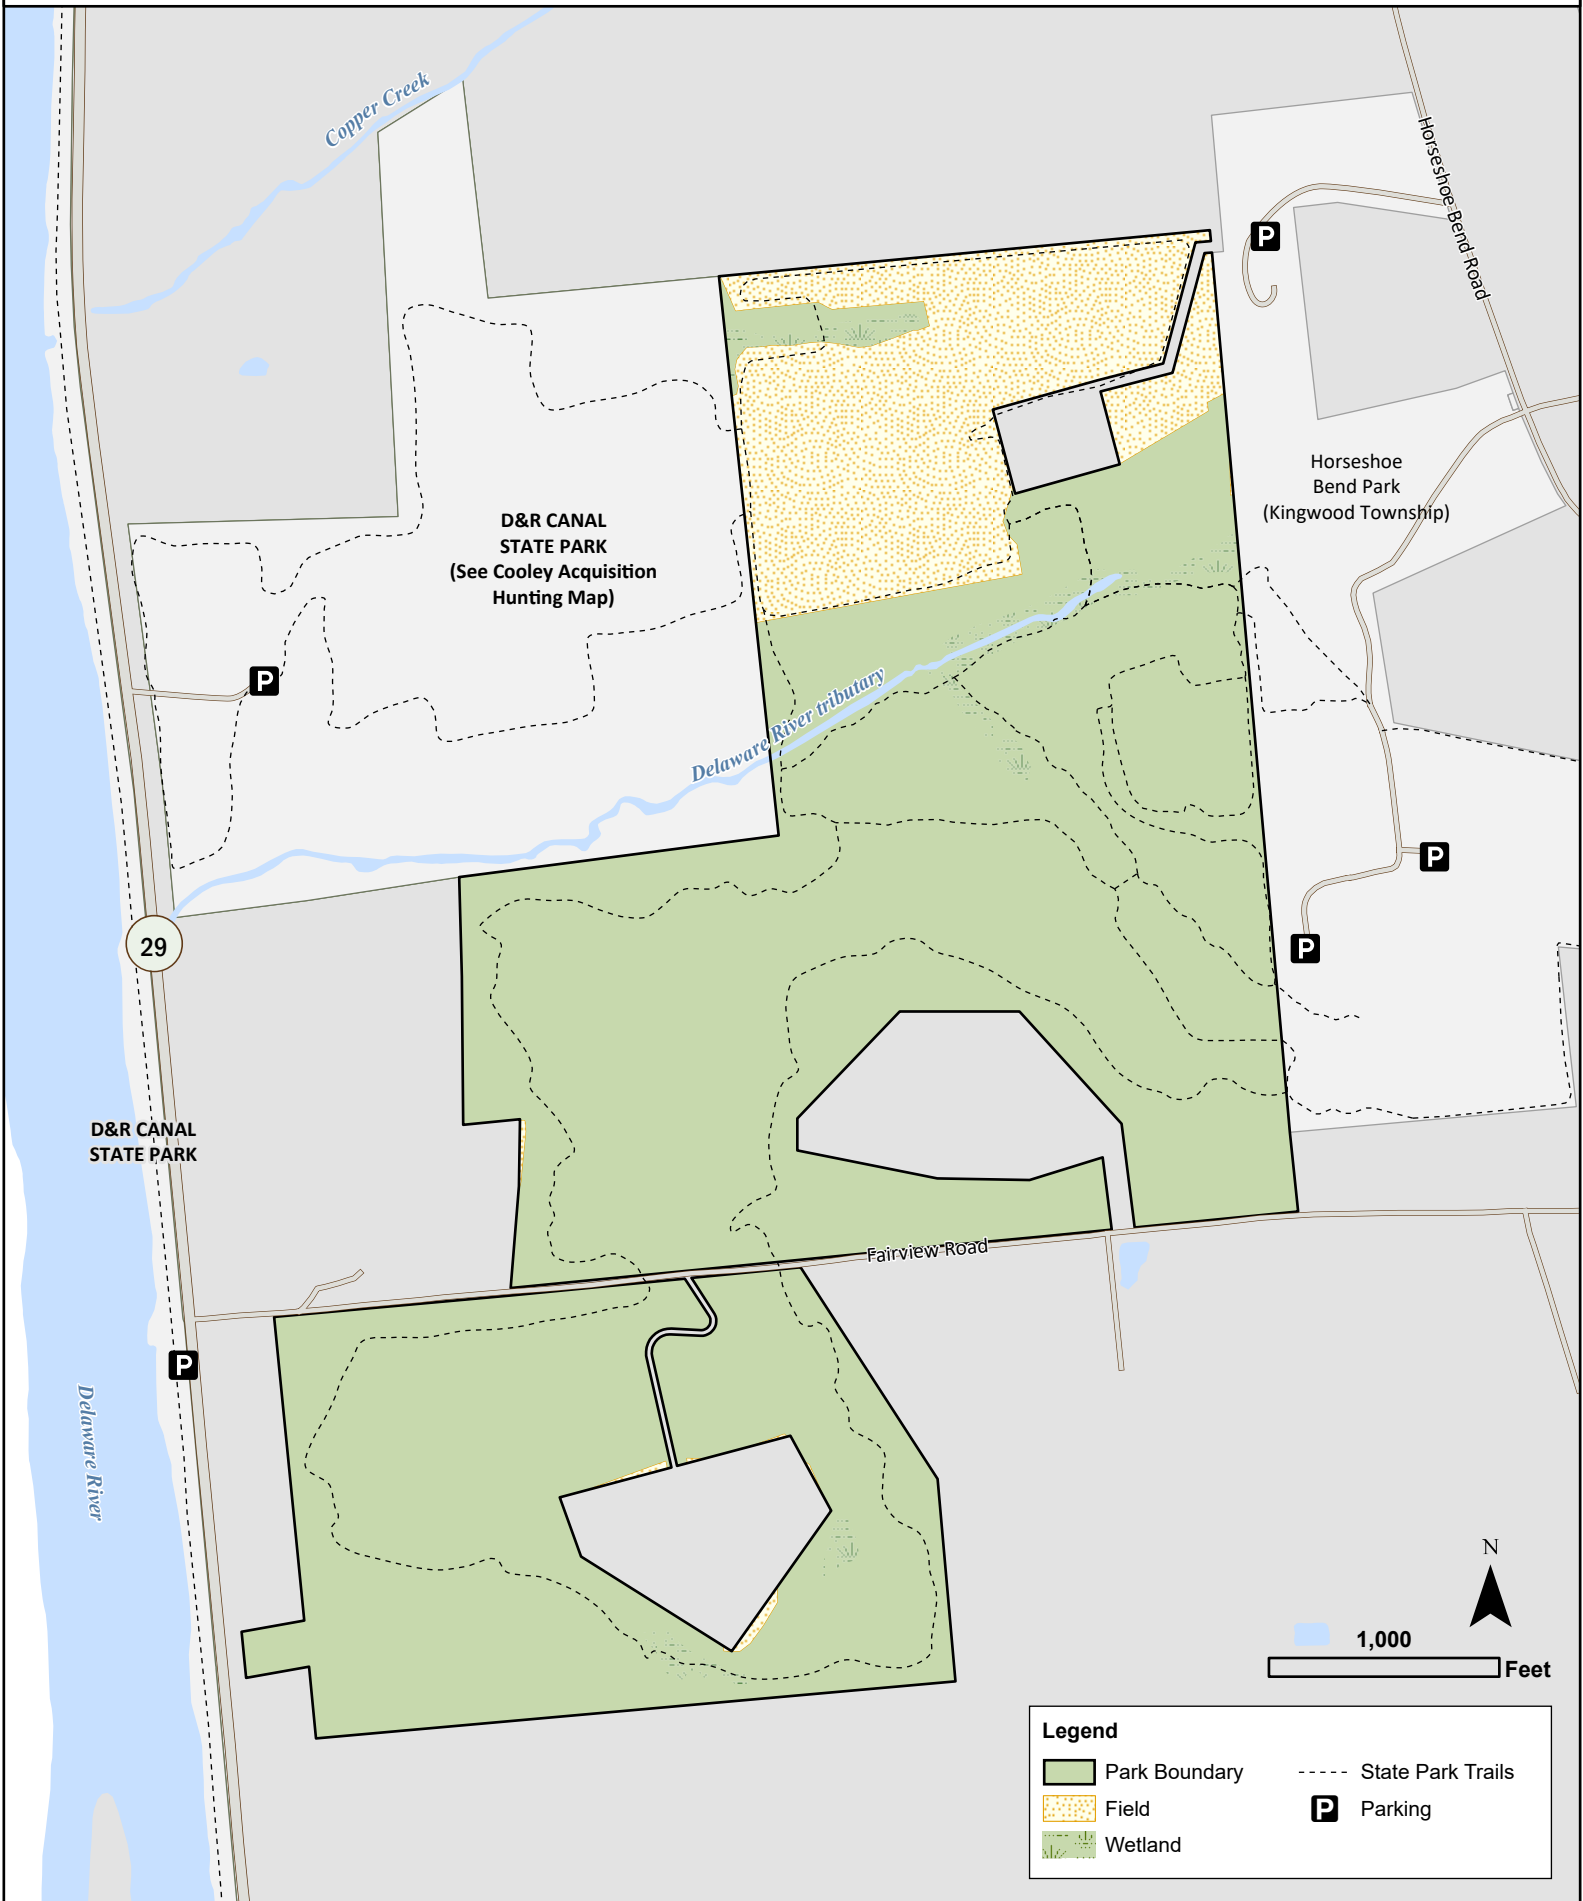

Horseshoe Bend of D&R Canal State Park Hunting Map

Deer Bow Hunting Only, Zone 11

Hunting permitted within Park Boundary during deer bow hunting season only.
Consult the NJ Fish & Wildlife Digest for zone details.

PLEASE:

- Park in designated areas only.
- Remove portable tree stands at the end of the hunting season.
- Adhere to all N.J. State Park Service Administrative Code including N.J.A.C. 7:2.
- Adhere to N.J. Fish and Wildlife Rules and Regulations: <https://dep.nj.gov/njfw/hunting/>.

NOT PERMITTED:

- Driving vehicles off-road.
- Use of ATVs.
- Alcoholic beverages.
- Smoking or vaping (except in personal vehicles).
- Permanent tree stands.
- Hunting within 450ft (firearm) or 150ft (bow) of a building.
- Hunting on Sundays.

GPS Address

Horseshoe Bend Rd
Kingwood Twp, NJ 08825

For Further Information

D&R Canal State Park
(609) 924 - 5705

DEP Action Line - 24 Hours

(877) WARN - DEP
(877) 927 - 6337

For Emergencies Call 911