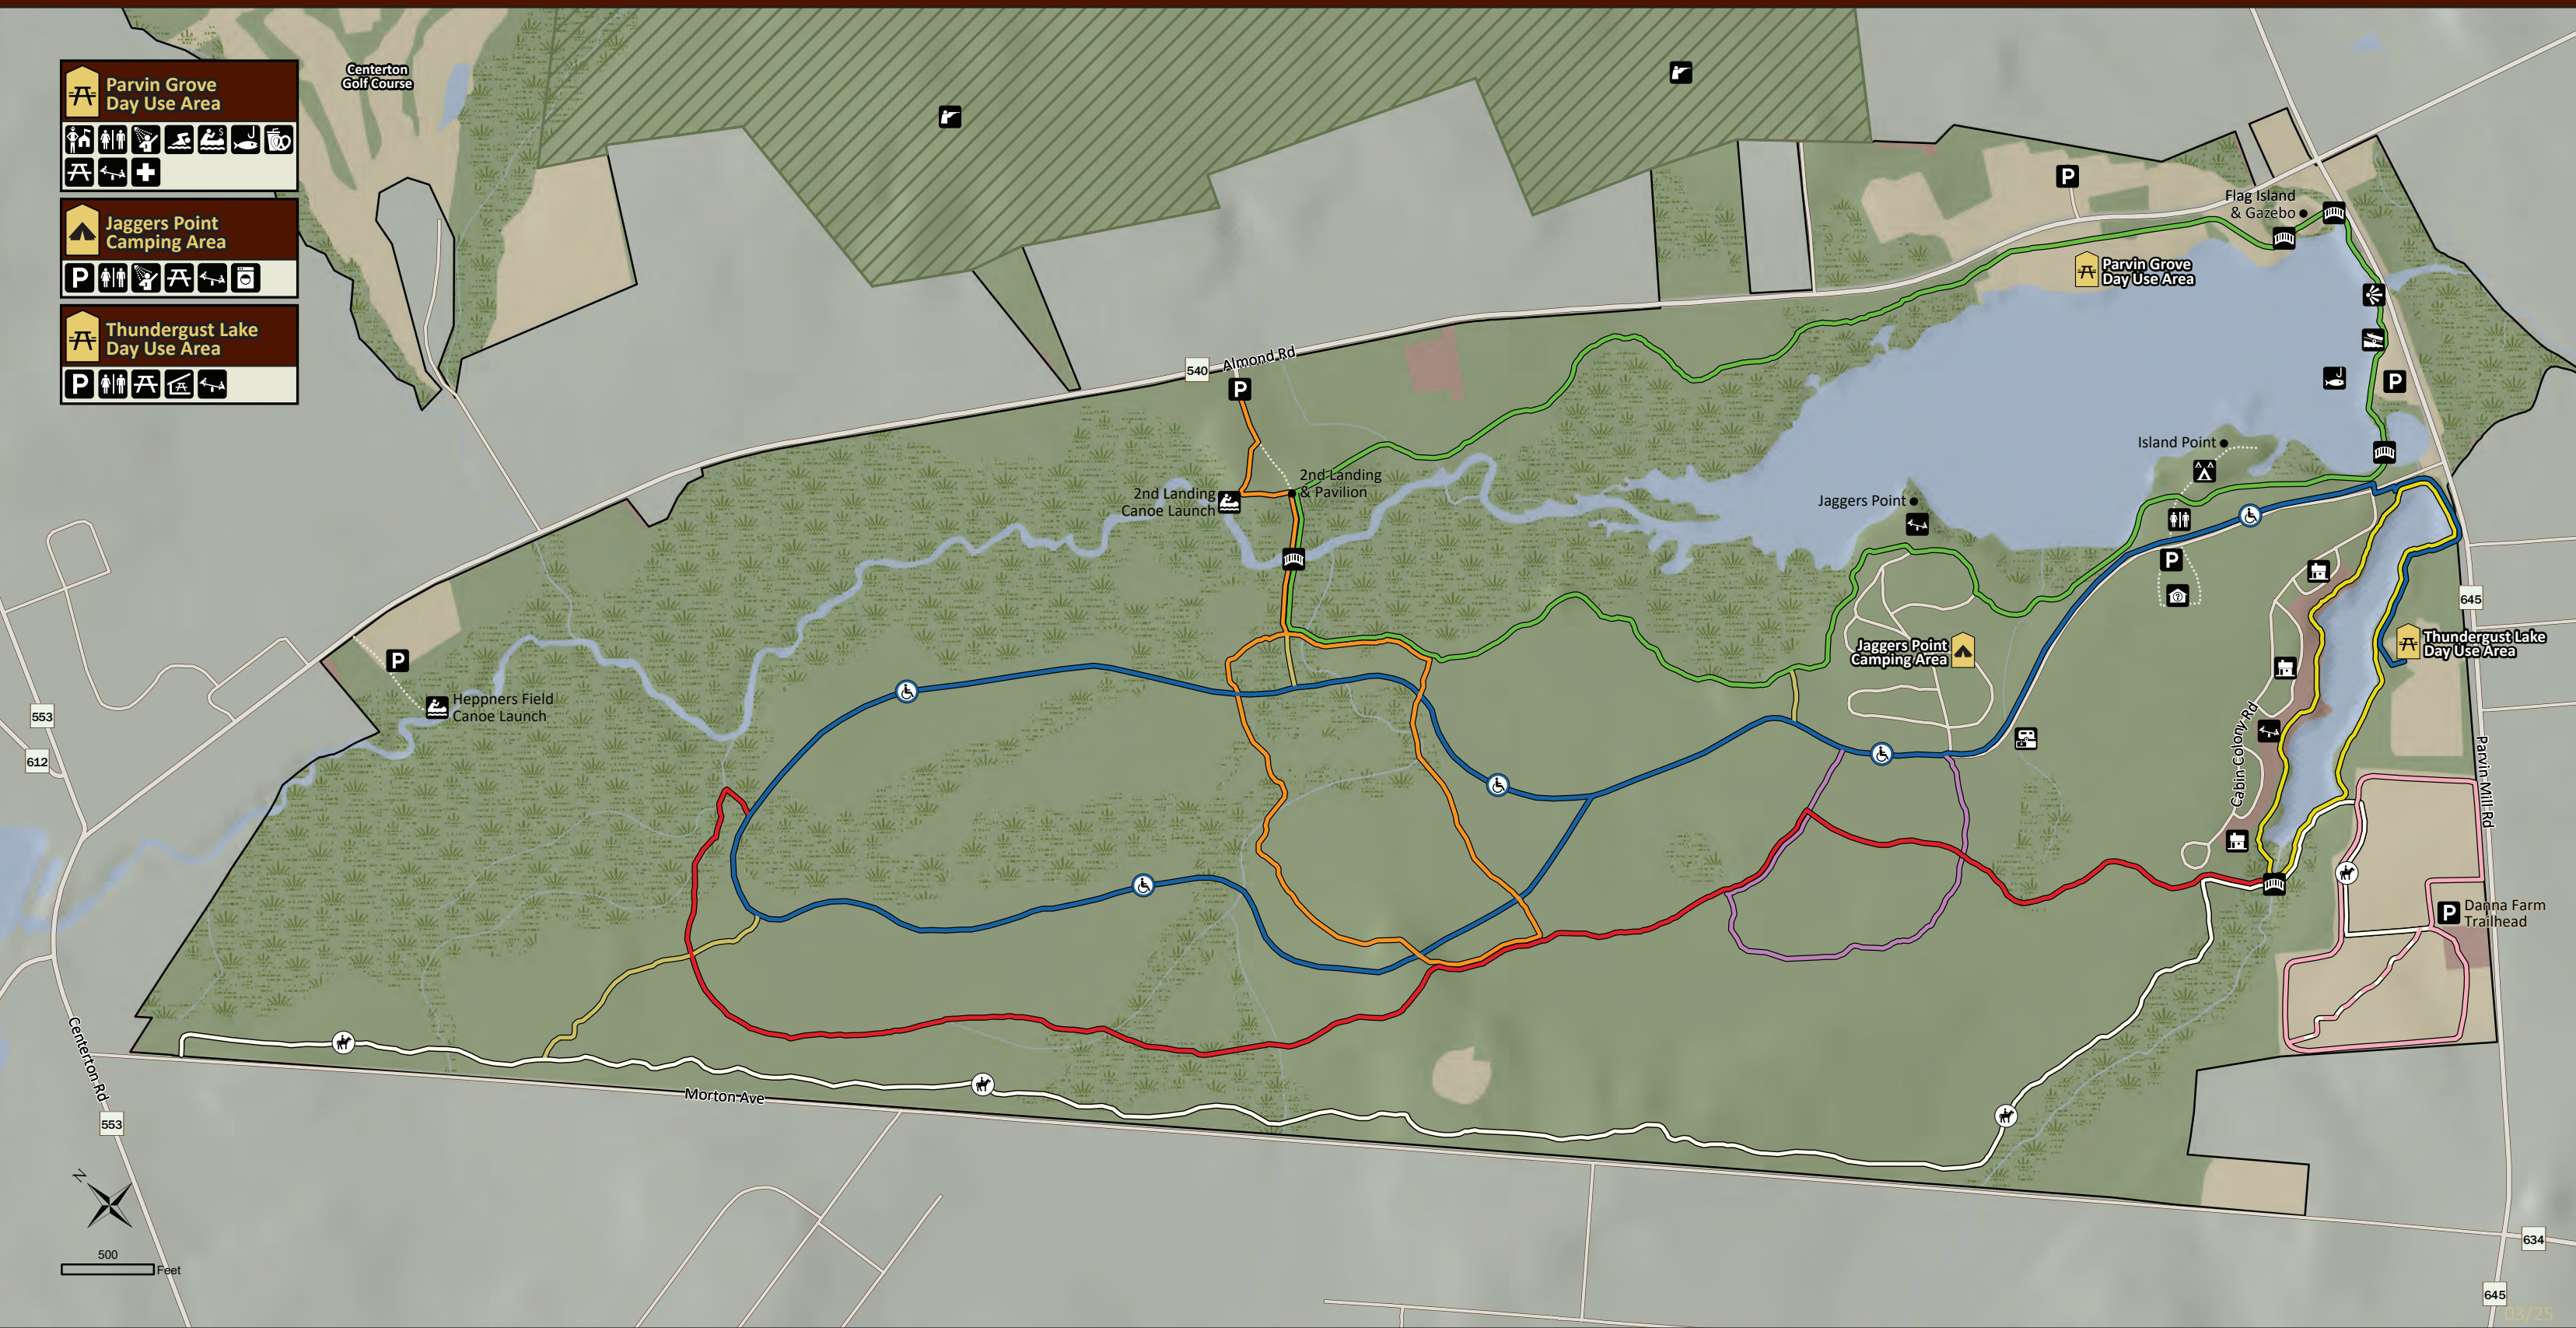

# PARVIN State Park

**Parvin Grove Day Use Area**

**Jagers Point Camping Area**

**Thundergust Lake Day Use Area**

Open Field or Grass	Wetland	Black Oak Trail (2.8 mi)	Knoll Trail (1.8 mi)	Parvin Lake Trail (3 mi)	Trail Connector	Canoeing	First Aid	Interpretive Center	Picnic Area	Scenic View
Forest	Restricted Area	Danna Farm Trail (1 mi)	Long Trail (2 mi)	Thundergust Lake Trail (1 mi)	Boat Launch	Canoe Rental	Fishing	Laundry	Picnic Shelter	Shower
Developed Area		Danna Shortcut Trail (0.2 mi)	Lost Trail (0.7 mi)		Bridge	Concession	Group Campground	Parking Lot	Playground	Swimming
Water		Forest Road Trail (3.4 mi)			Cabins	Drinking Water	Hunting	Park Office	Restrooms	Sanitary Station