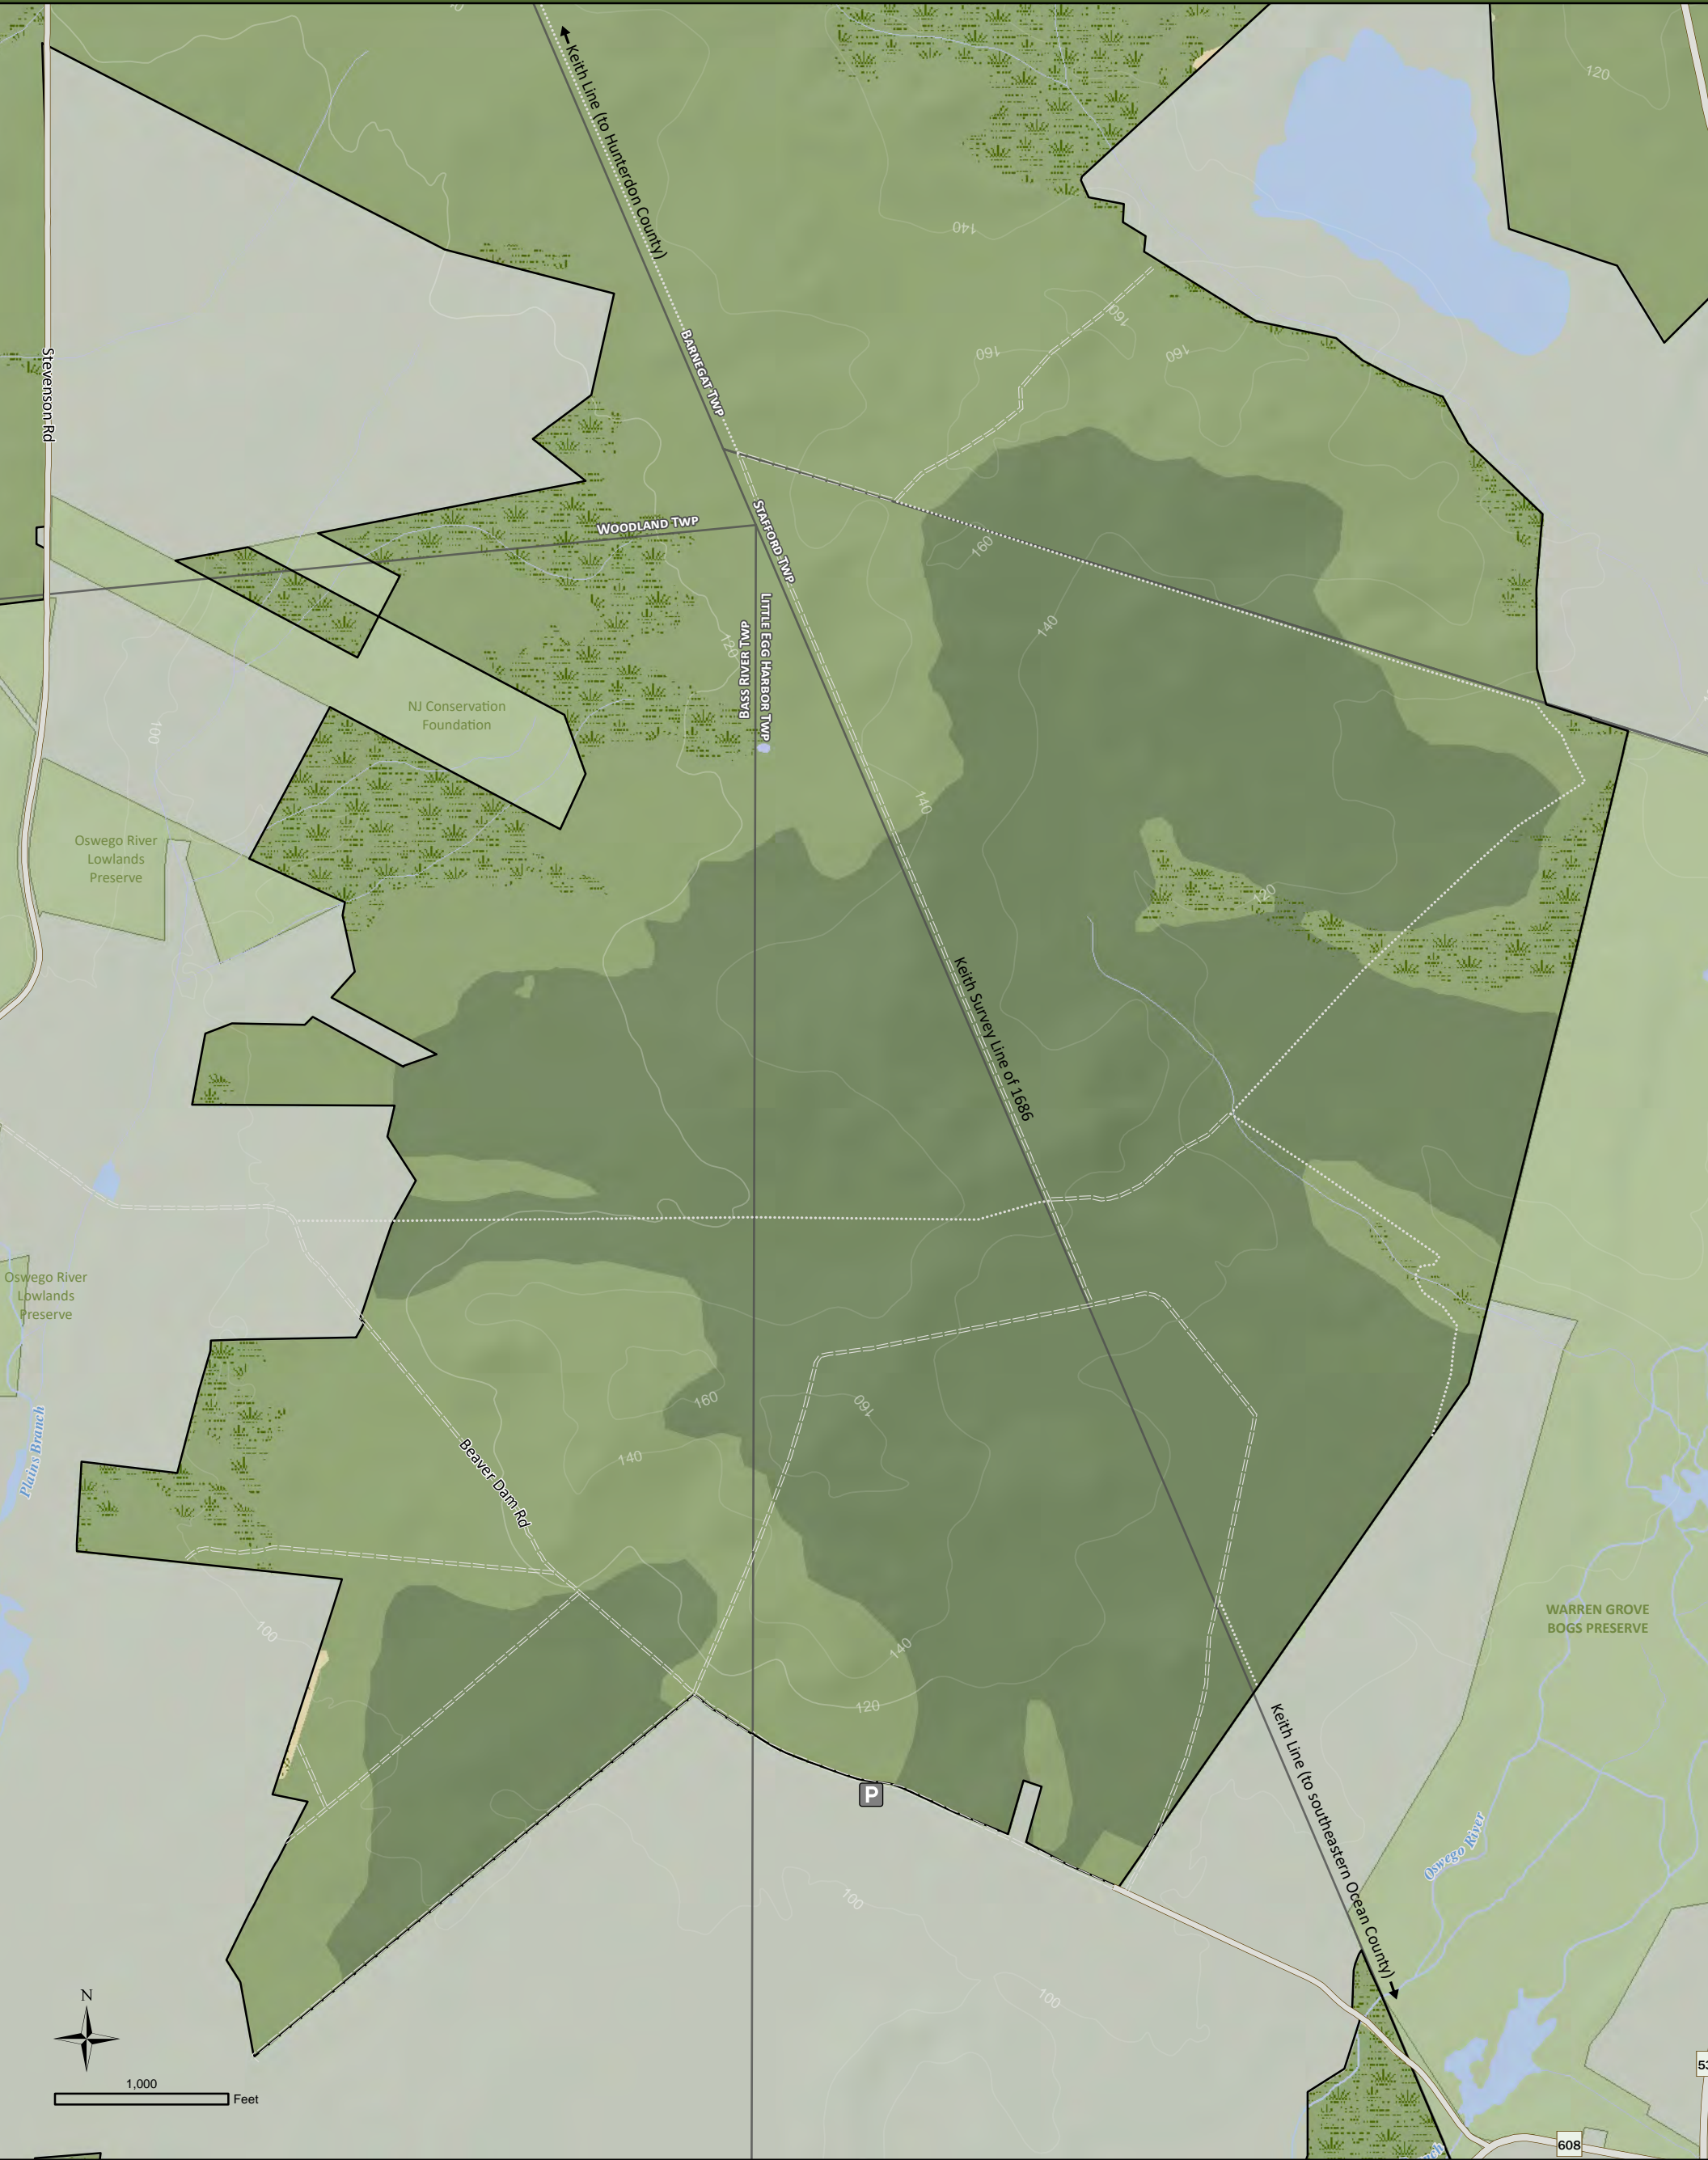

WARREN GROVE Recreation Area

- Open Field
- Water
- Little Pine Plains
- Unmarked Trail
- Forest
- Wetland
- Sand Road
- P Pull-off Parking