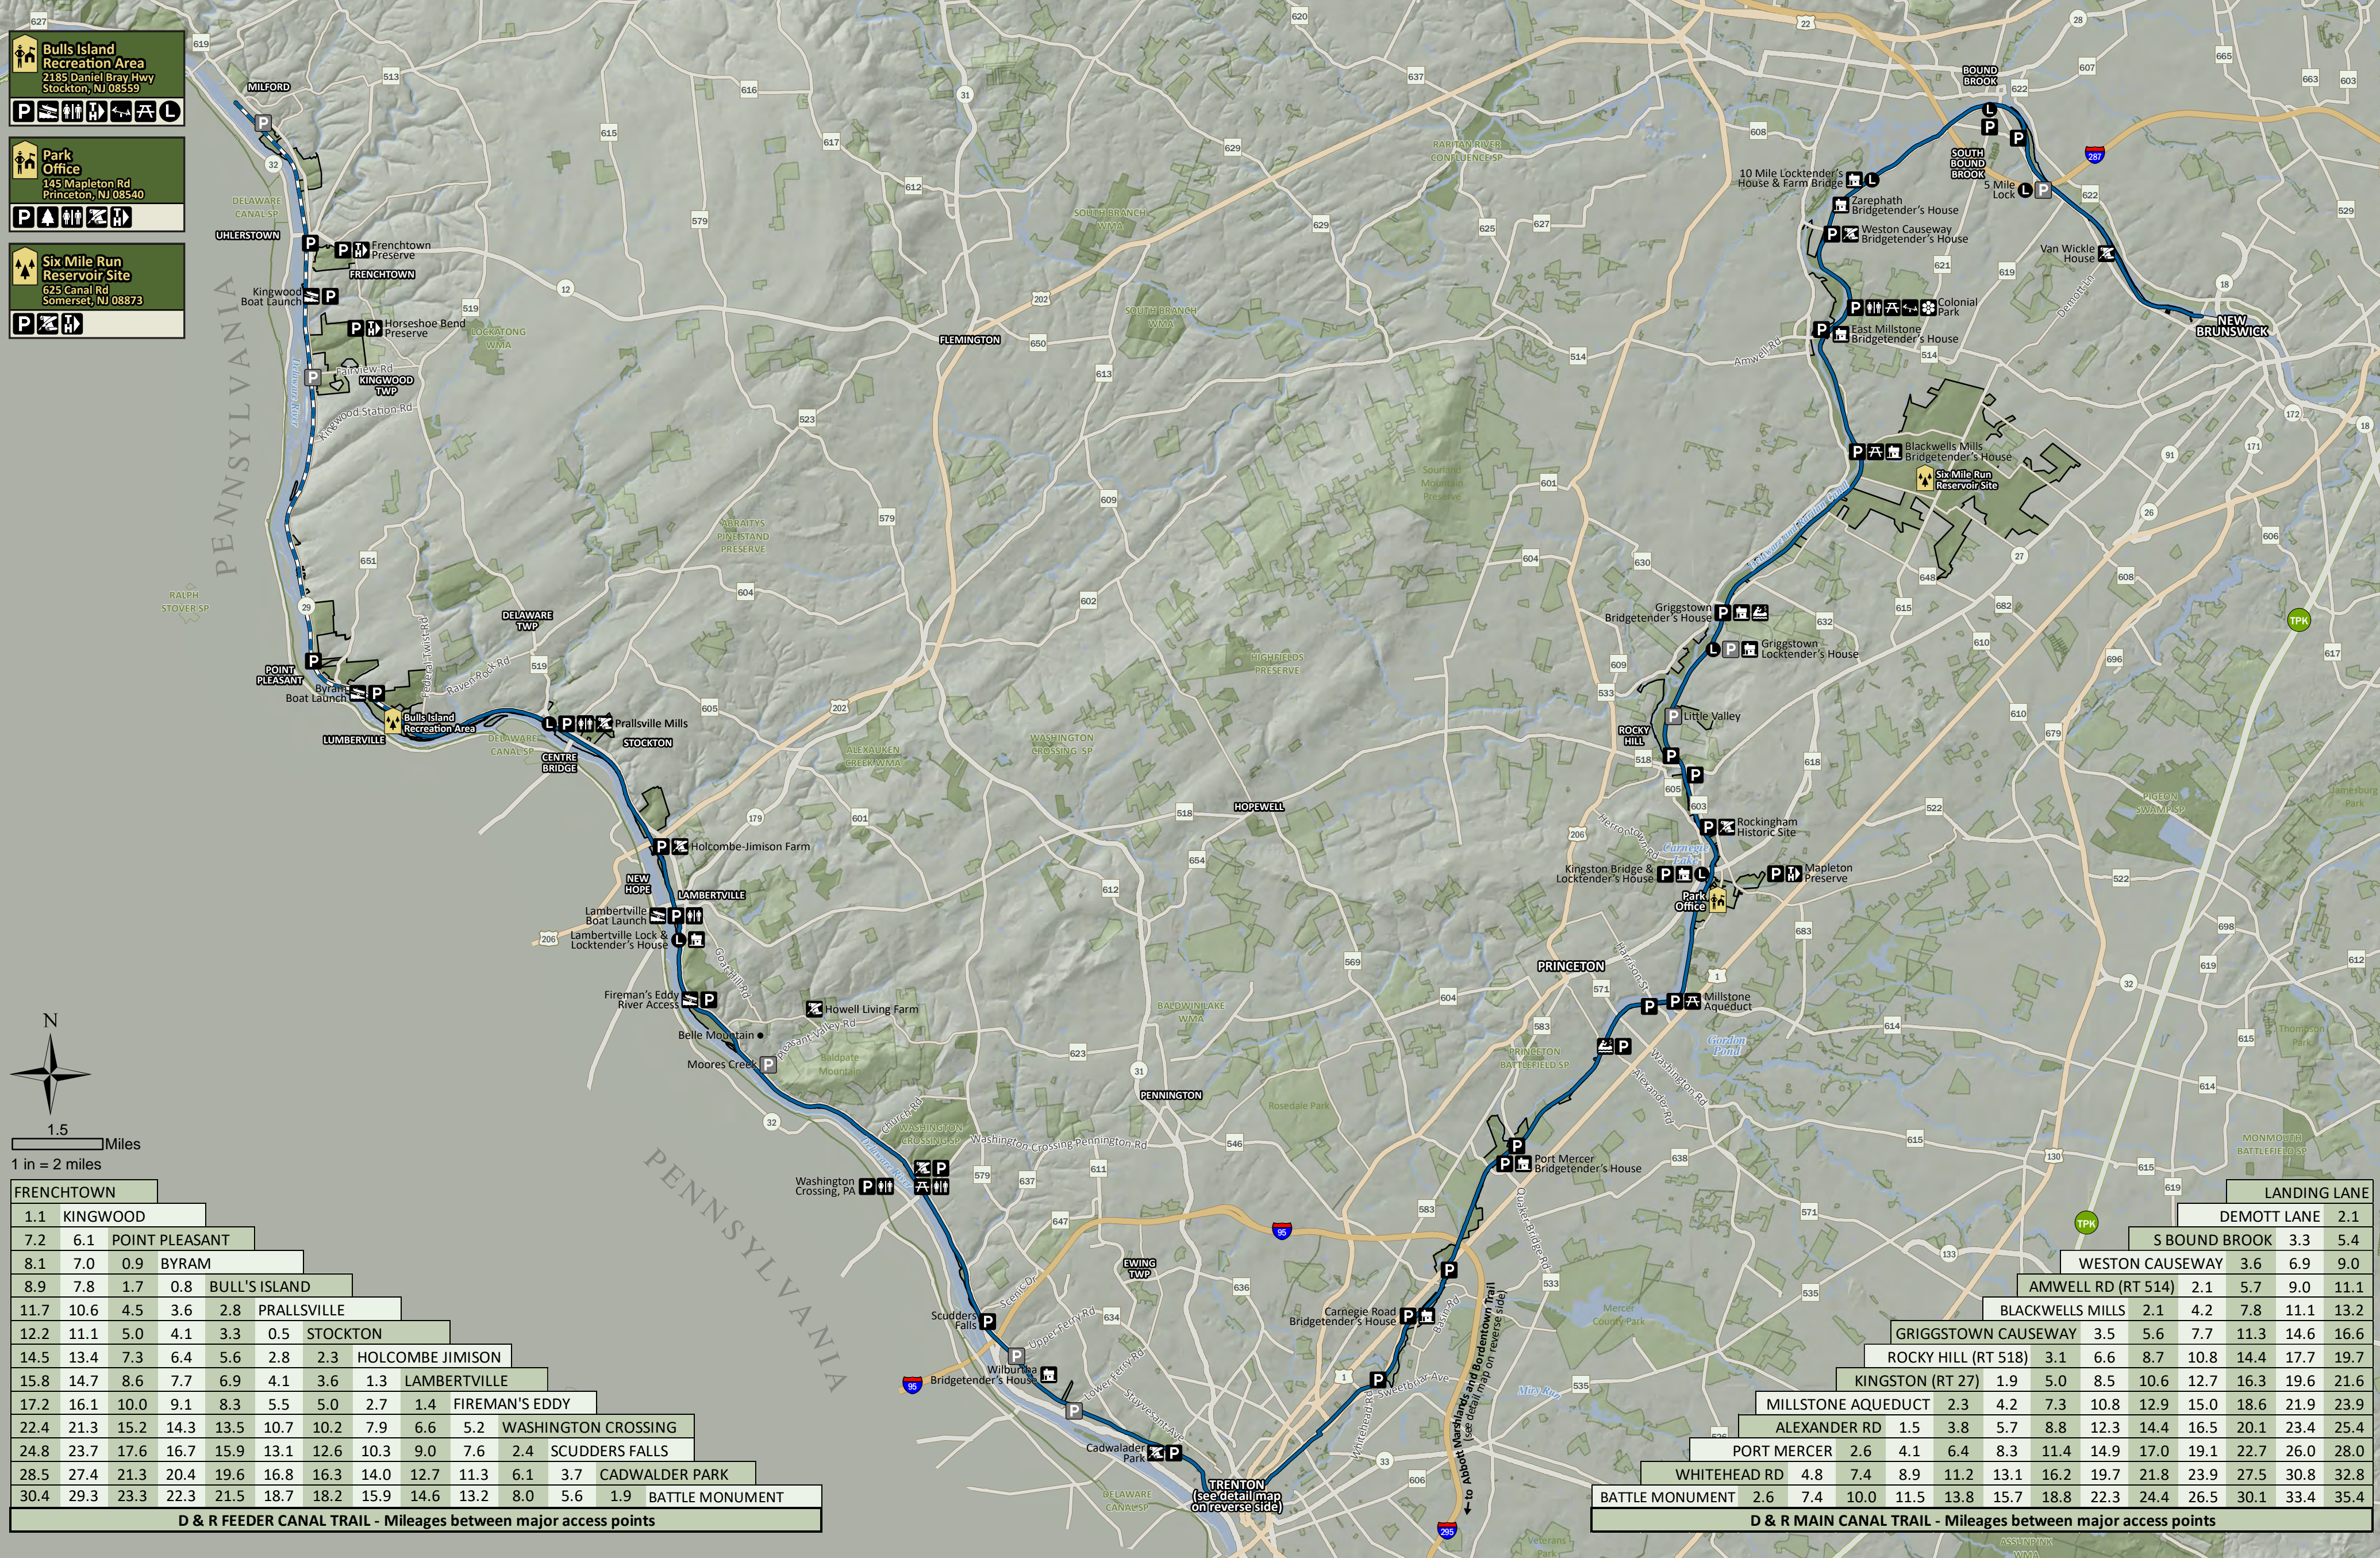

# DELAWARE AND RARITAN CANAL State Park

**Bulls Island Recreation Area**  
2185 Daniel Bray Hwy  
Stockton, NJ 08559

**Park Office**  
145 Mapleton Rd  
Princeton, NJ 08540

**Six Mile Run Reservoir Site**  
625 Canal Rd  
Somerset, NJ 08873

■ D&R Canal State Park
■ Local Open Space
■ D&R Canal Trail (58.4 mi)
■ Arboretum
■ Canoe Rental
■ Historic Site
■ Parking (Pull Off)
■ Playground

■ State Open Space
■ Water
■ D&R Rail Trail (11.6 mi)
■ Boat Launch
■ Garden
■ Historic Canal House
■ Parking Lot
■ Restrooms