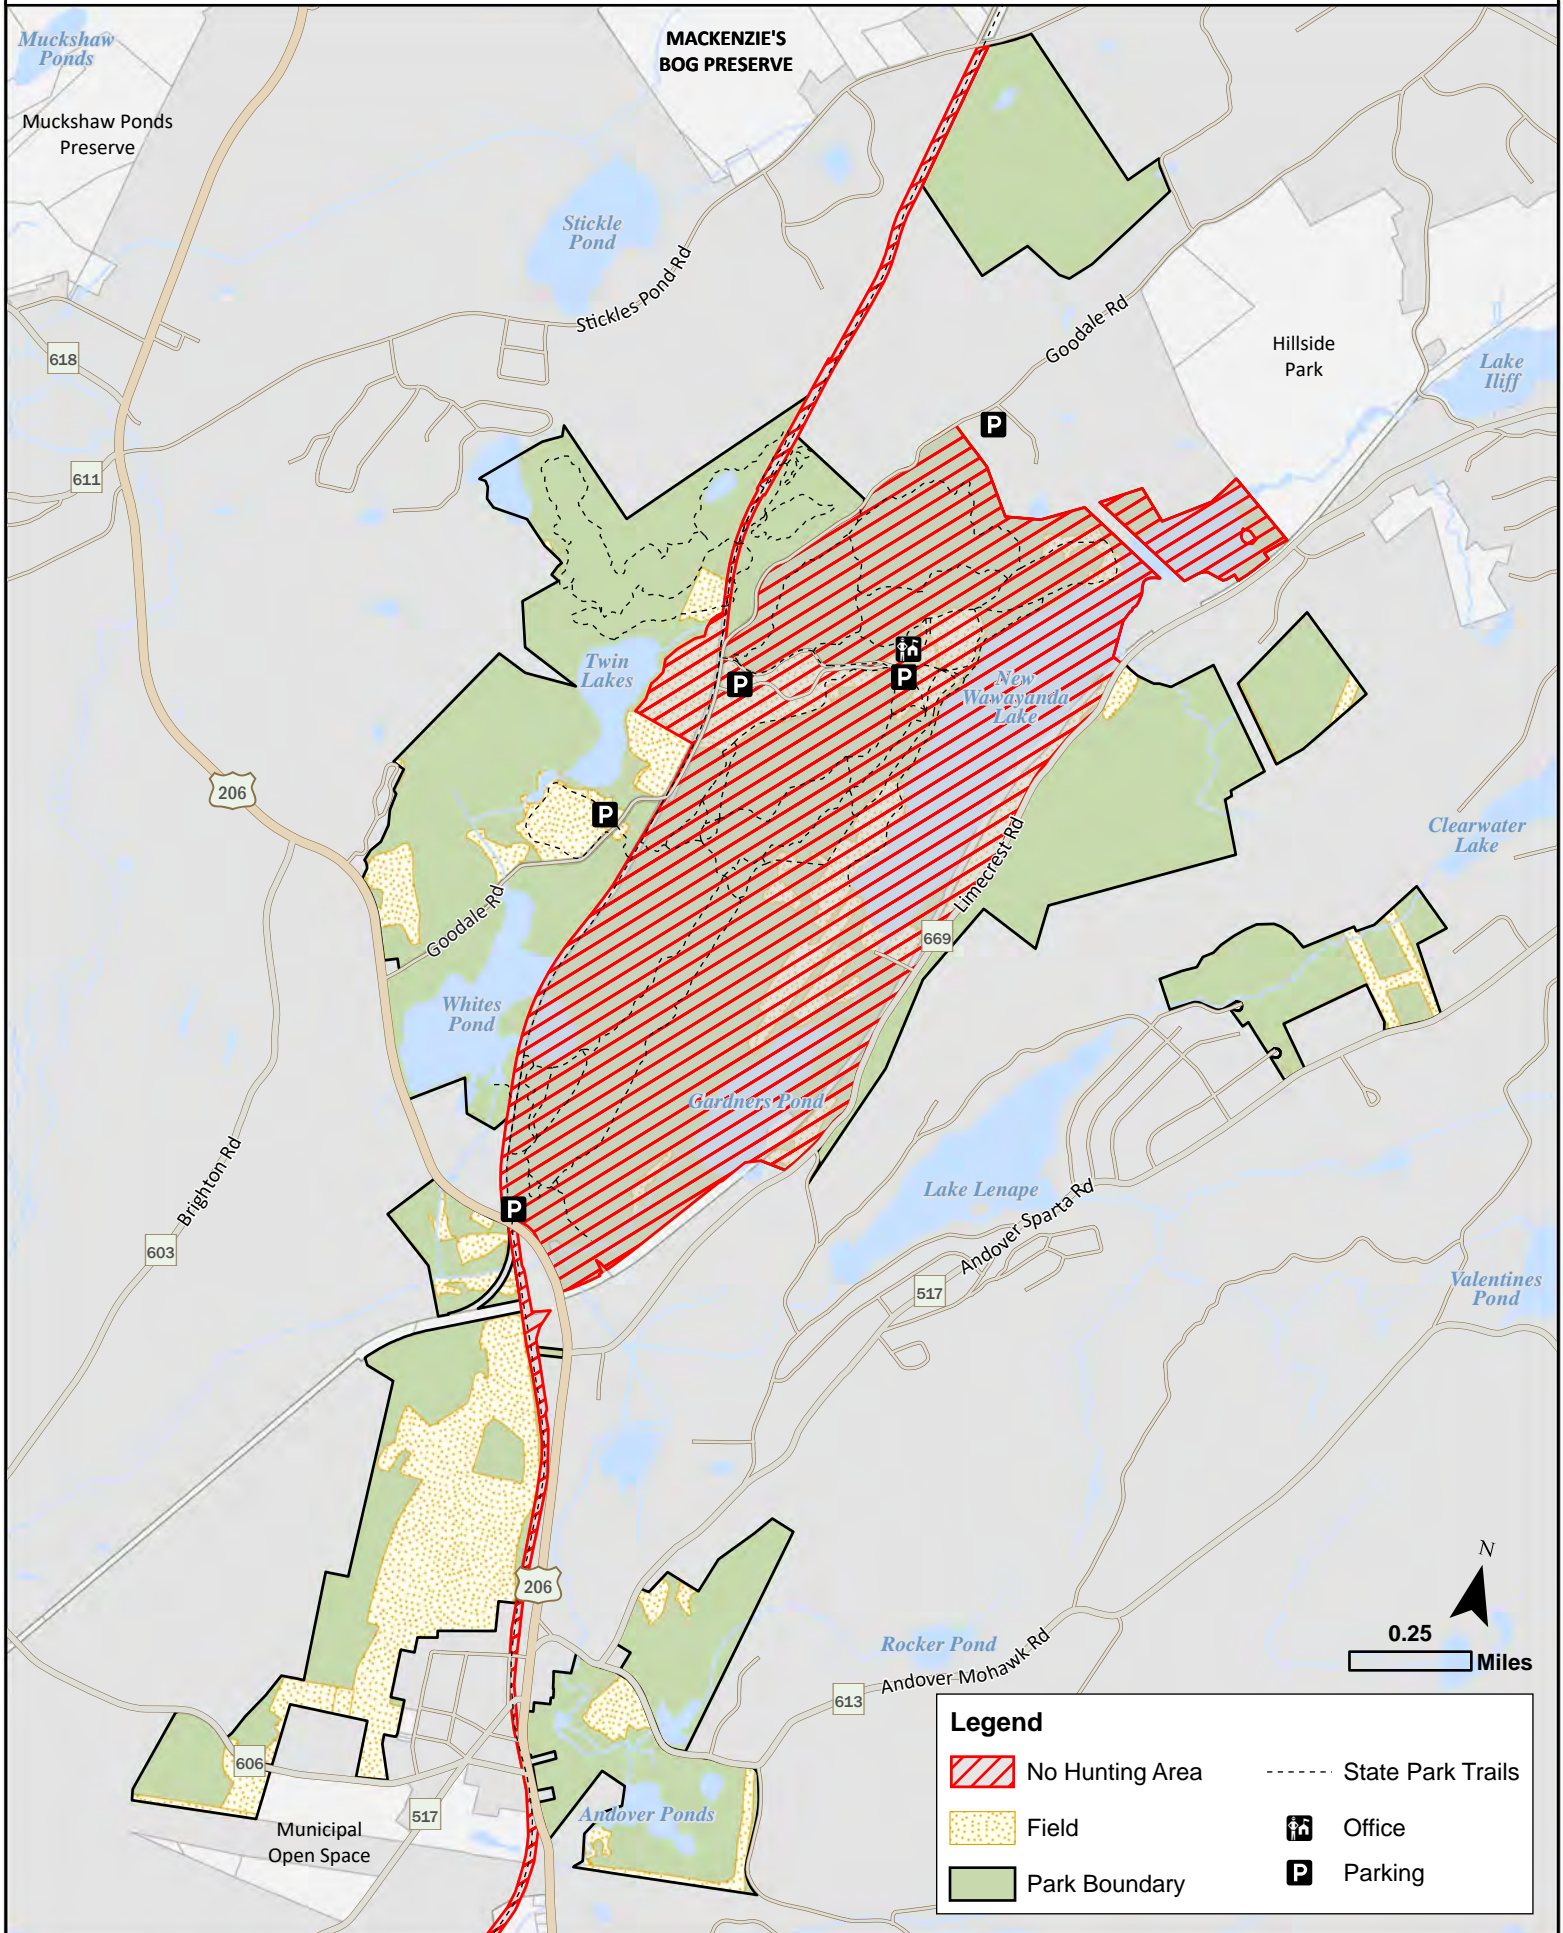

Kittatinny Valley State Park - Hunting Map

Kittatinny Valley State Park Hunting Map - Deer Zone 2, Bear Zone 2, Turkey Zone 5

Hunting permitted within park boundary during all regular and permit hunting seasons **except** within areas designated as:

No Hunting Zone 

- Park in designated areas.
- No ATVs are permitted anywhere within the park.
- No alcoholic beverages.
- No permanent tree stands.

- No hunting is permitted on Sundays anywhere within the park.
- Obey all NJ State Park Service and NJ Fish and Wildlife rules and regulations.

For Further Information:
 Kittatinny Valley State Park
 199 Goodale Rd
 Newton, NJ 07860
 (973) 786 - 6445

DEP Action Line 24 Hours (877) WARNDP or (877) 927 - 6337
For Emergencies Please Call 911