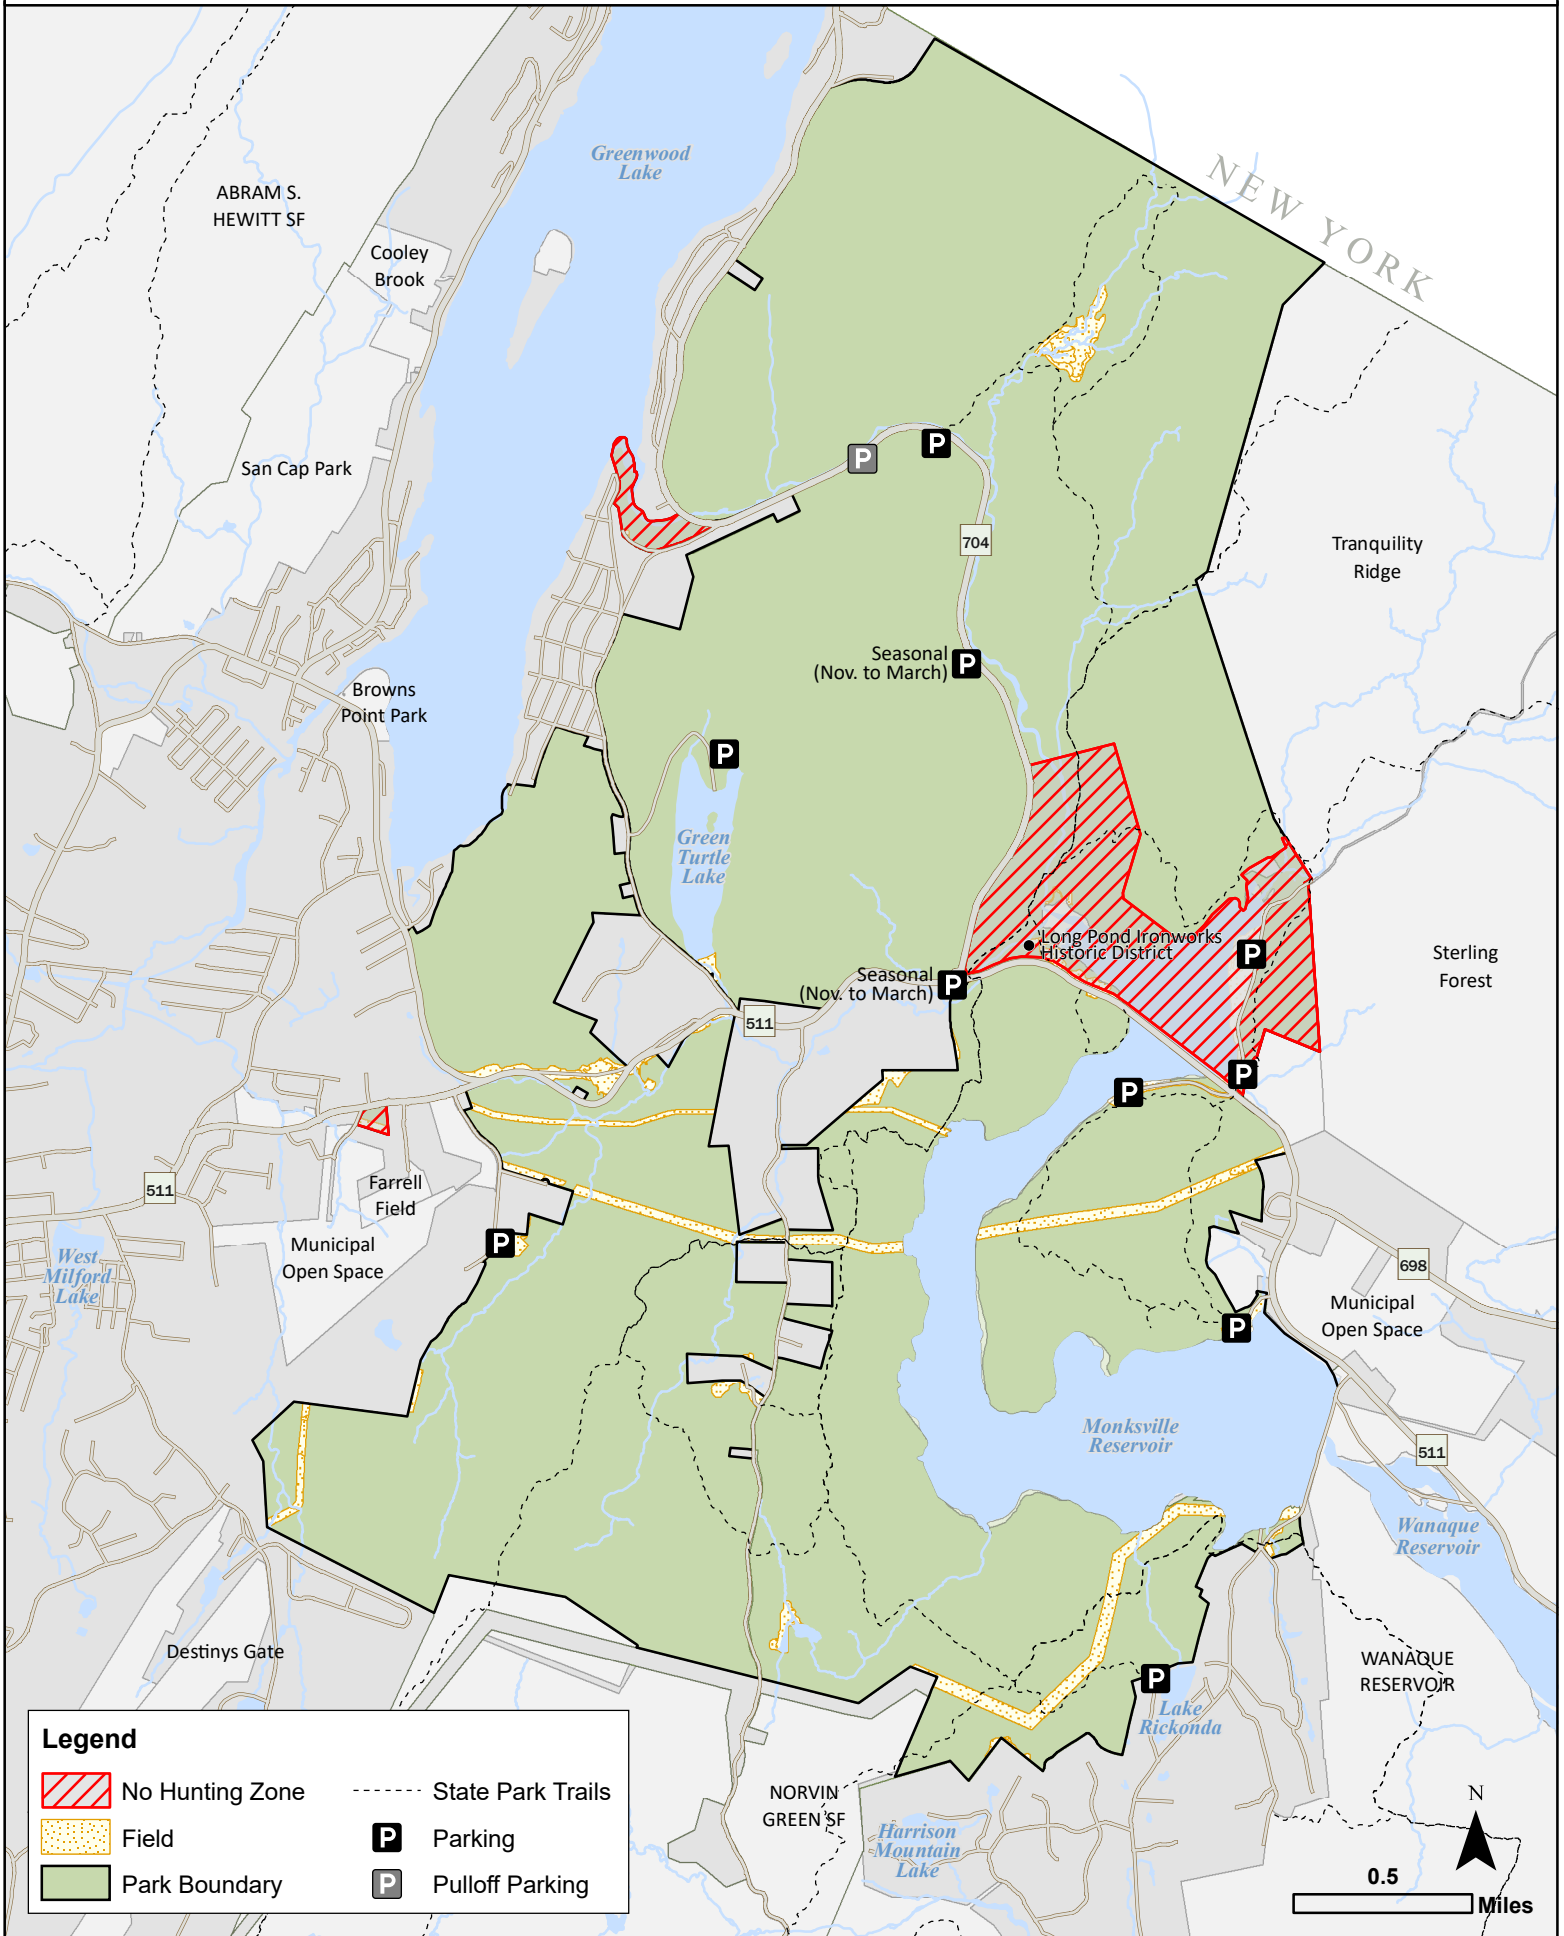

Long Pond Ironworks State Park - Hunting Map

Long Pond Ironwork State Park Hunting Map - Deer Zone 3, Bear Zone 3, Turkey Zone 6

Hunting permitted during all regular and permit hunting seasons except within areas designated as:

No Hunting Zone 

- Park in designated areas.
- No vehicles permitted off-road.
- No ATVs are permitted anywhere within the park.
- No Alcoholic Beverages
- Portable tree stands must be removed at the end of the hunting season.