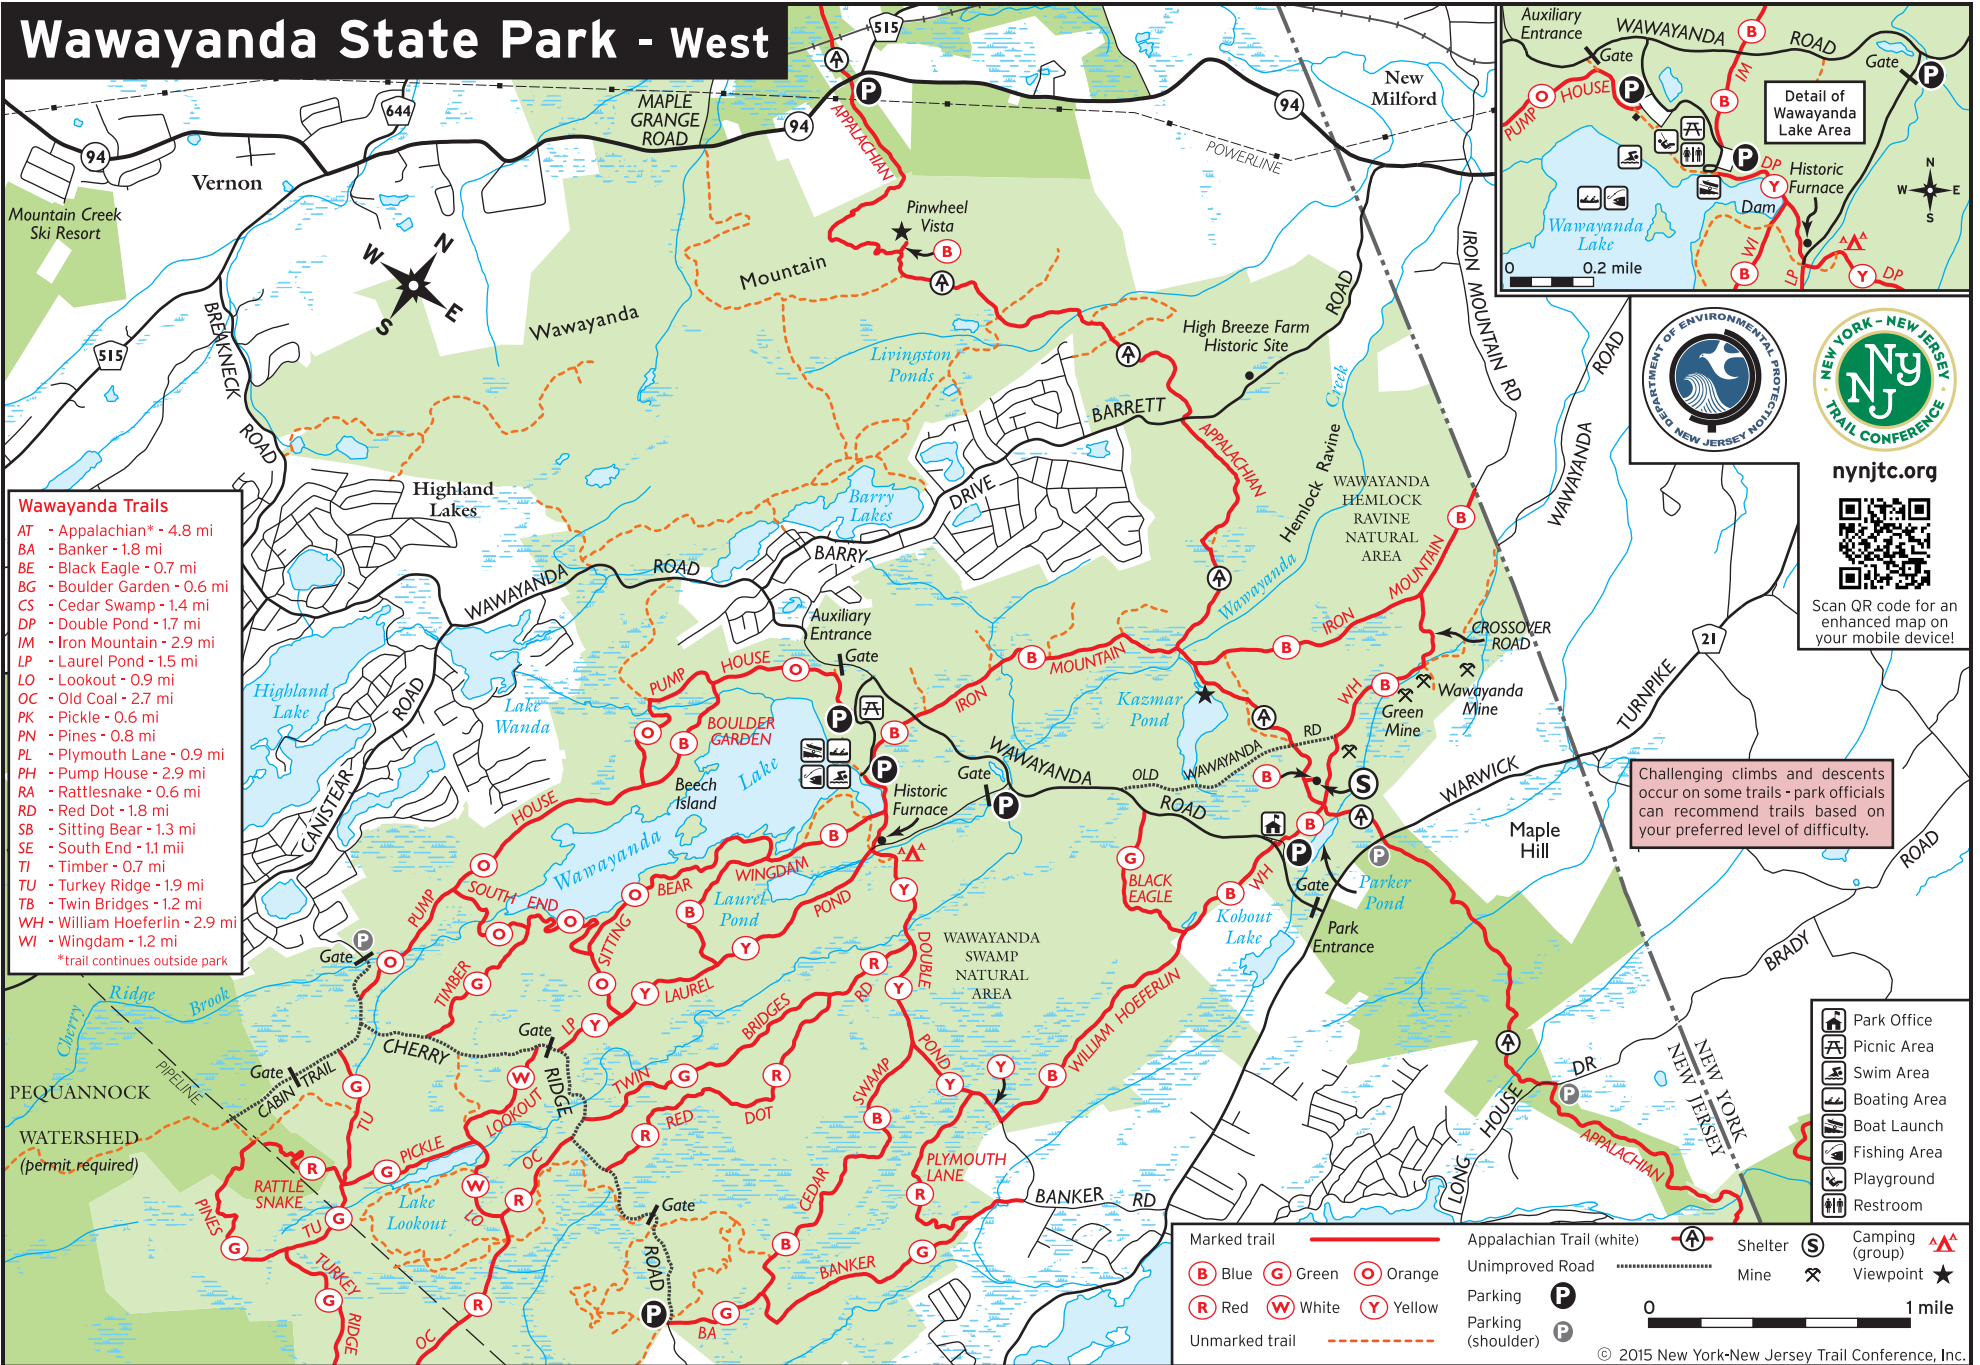

# Wawayanda State Park - West

Map adapted by the **New York-New Jersey Trail Conference** from *North Jersey Trails*, a two-map set that includes elevation contours, is waterproof and tear-resistant, and shows more than 275 miles of trails within 16 parks in northern New Jersey.

Map funded in part with a national Recreational Trails Program grant in cooperation with the New Jersey State Park Service.

The **Trail Conference** supports parks by mobilizing thousands of outdoor-loving volunteers who create, maintain, and protect 2,000 miles of public trails. Support trails and the work of our volunteers by **purchasing great trail maps, volunteering on the trails, or simply visiting [nynjtc.org](http://nynjtc.org)** for more info.