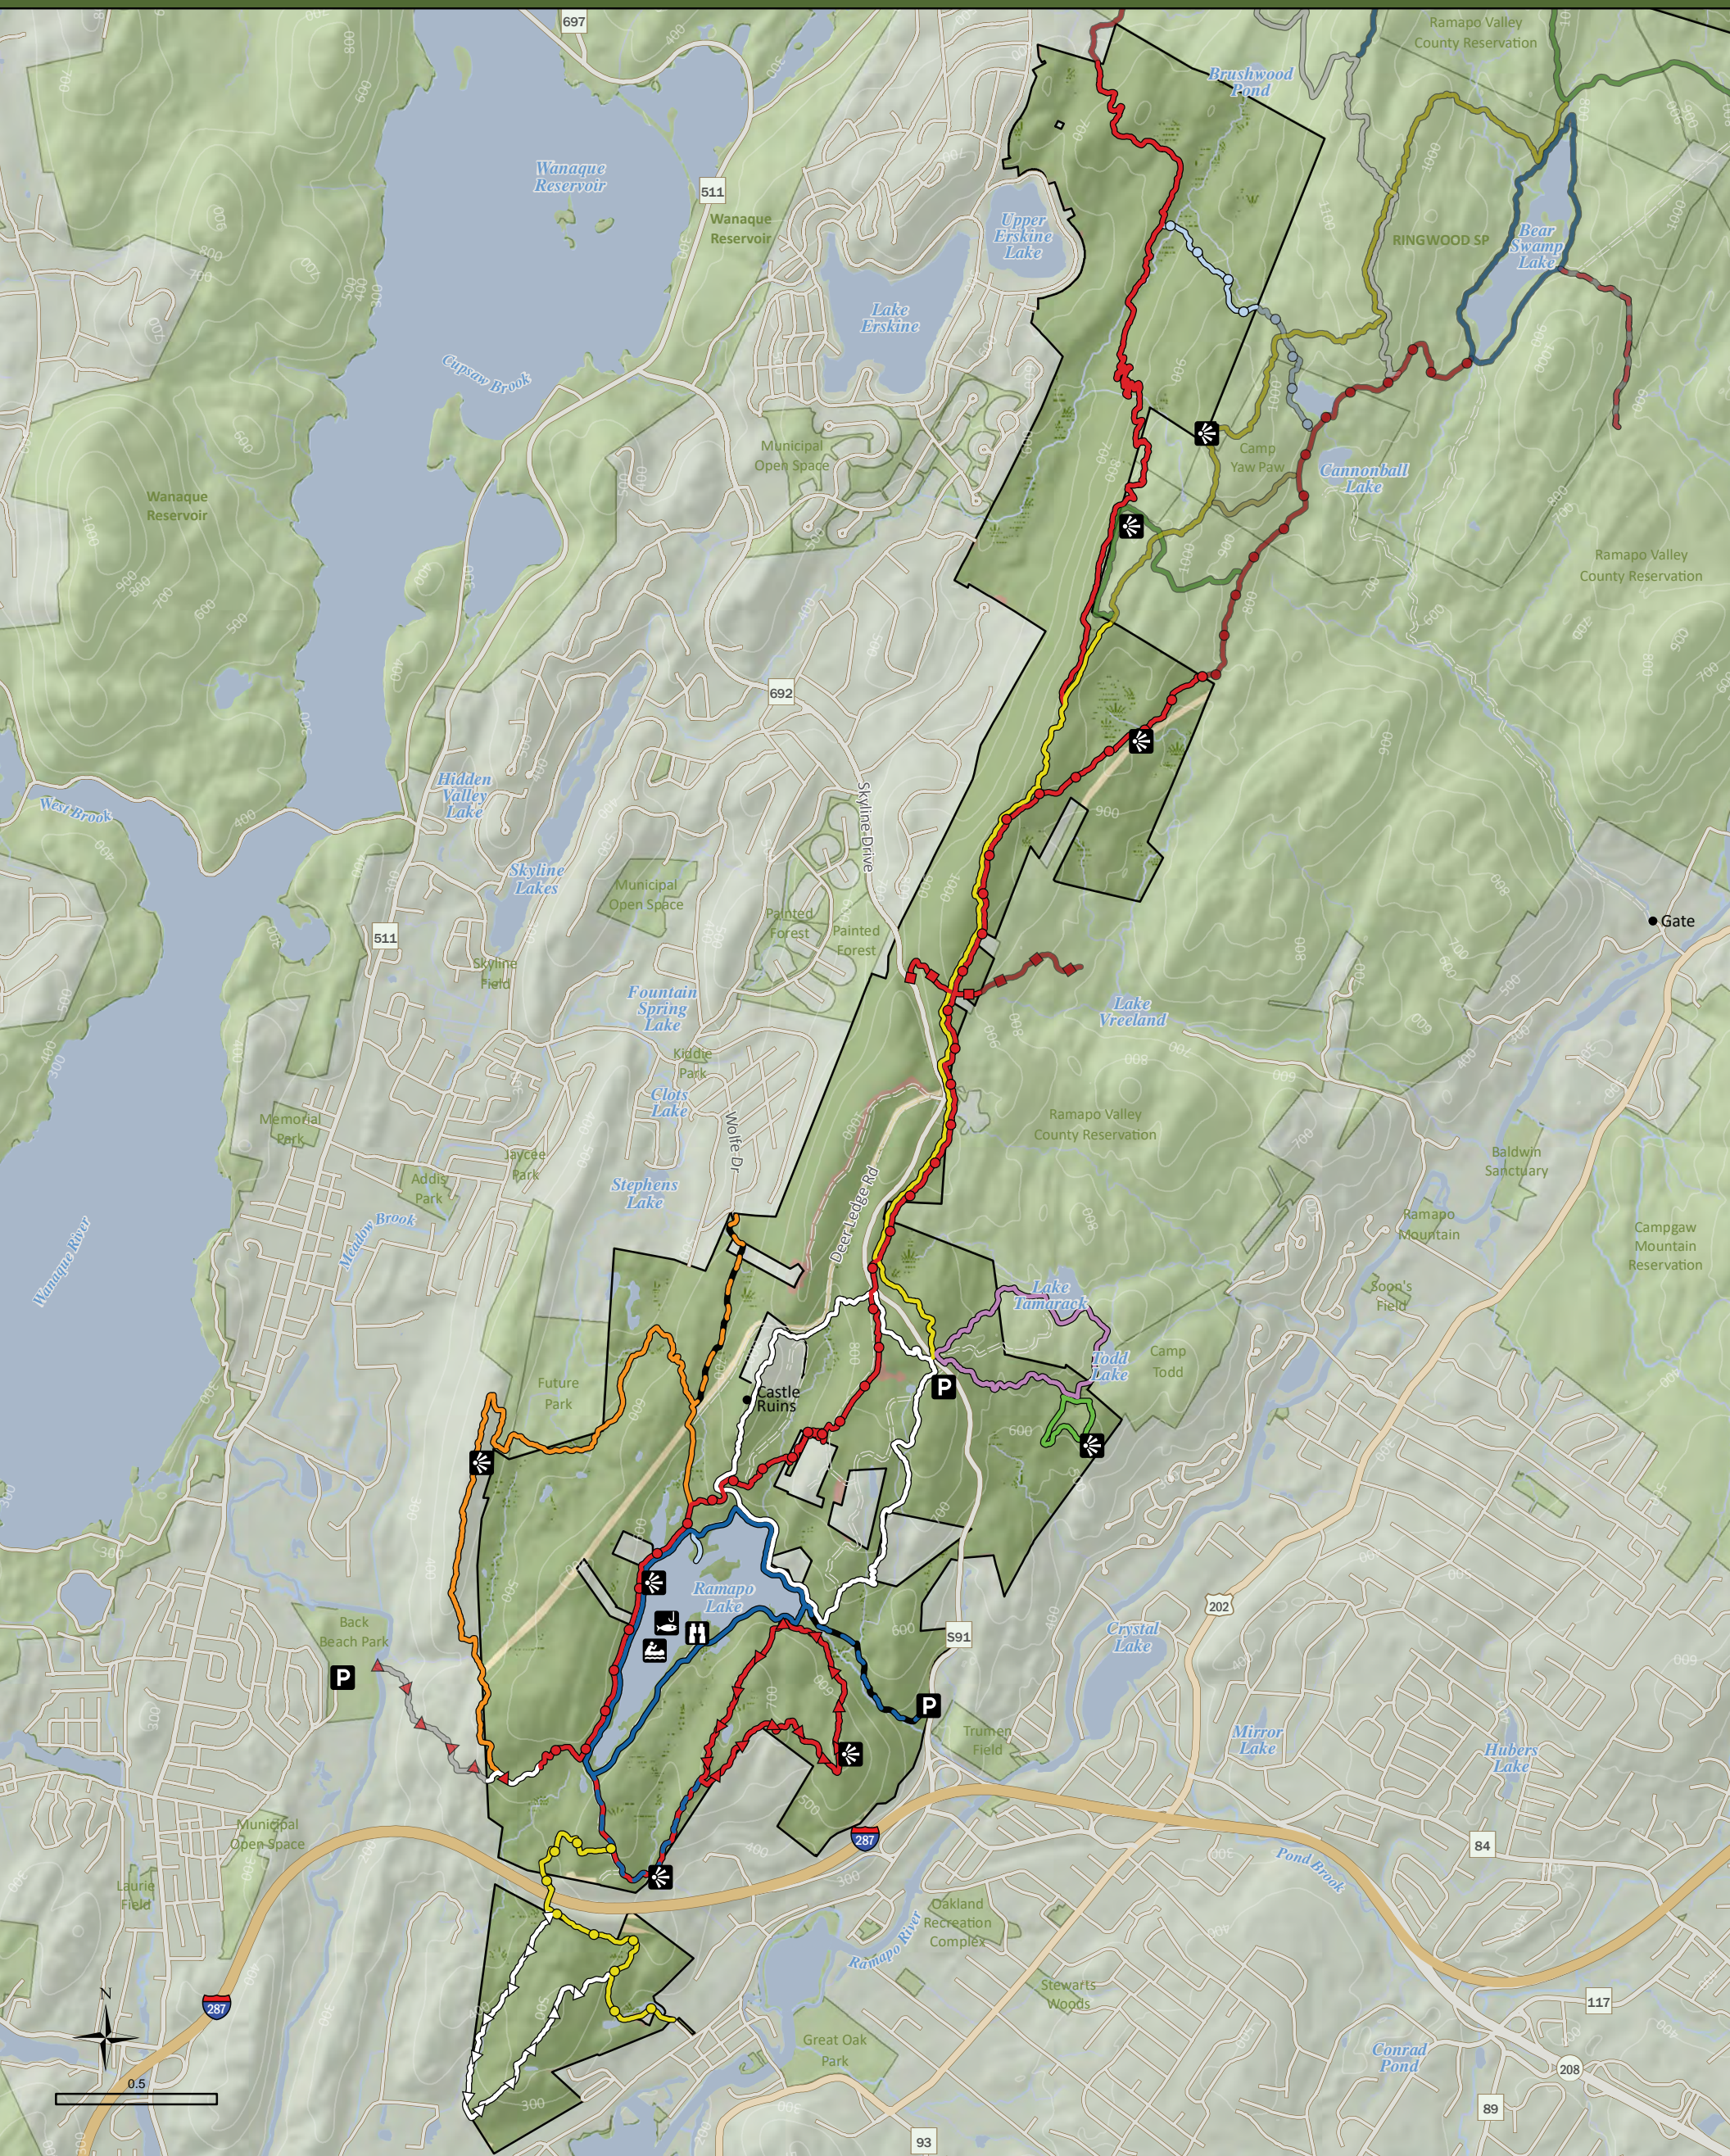

RAMAPO MOUNTAIN State Forest

- | | | | | |
|---------------------|-----------------------------------|---------------------------------------|-----------------------------------|--------------------|
| Open Field or Grass | Cannonball Trail (4.8 mi) | Matapan Rock Trail (0.3 mi) | Tamarack Loop Trail (1.2 mi) | Birding |
| Forest | Castle Loop Trail (3.1 mi) | Pool Hollow Trail (1.3 mi) | Todd Loop Trail (0.6 mi) | Canoeing |
| Developed Area | Erskine Connector (0.5 mi) | Ramapo Lake Loop Spur Trail (0.11 mi) | Wanaque Ridge Spur Trail (0.7 mi) | Fishing |
| Water | Hoeflerin Memorial Trail (2.7 mi) | Ramapo Lake Loop Trail (2.6 mi) | Wanaque Ridge Trail (3 mi) | Parking Lot |
| Wetland | Indian Rock Trail (0.3 mi) | Ramapo Lake Spur Trail (0.6 mi) | | Parking (Pull Off) |
| | LeGrande Hill Loop Trail (1.9 mi) | Ringwood-Ramapo Trail (3.2 mi) | | Scenic View |
| | LeGrande Hill Spur Trail (0.8 mi) | South Ridge Trail (1.5 mi) | | |