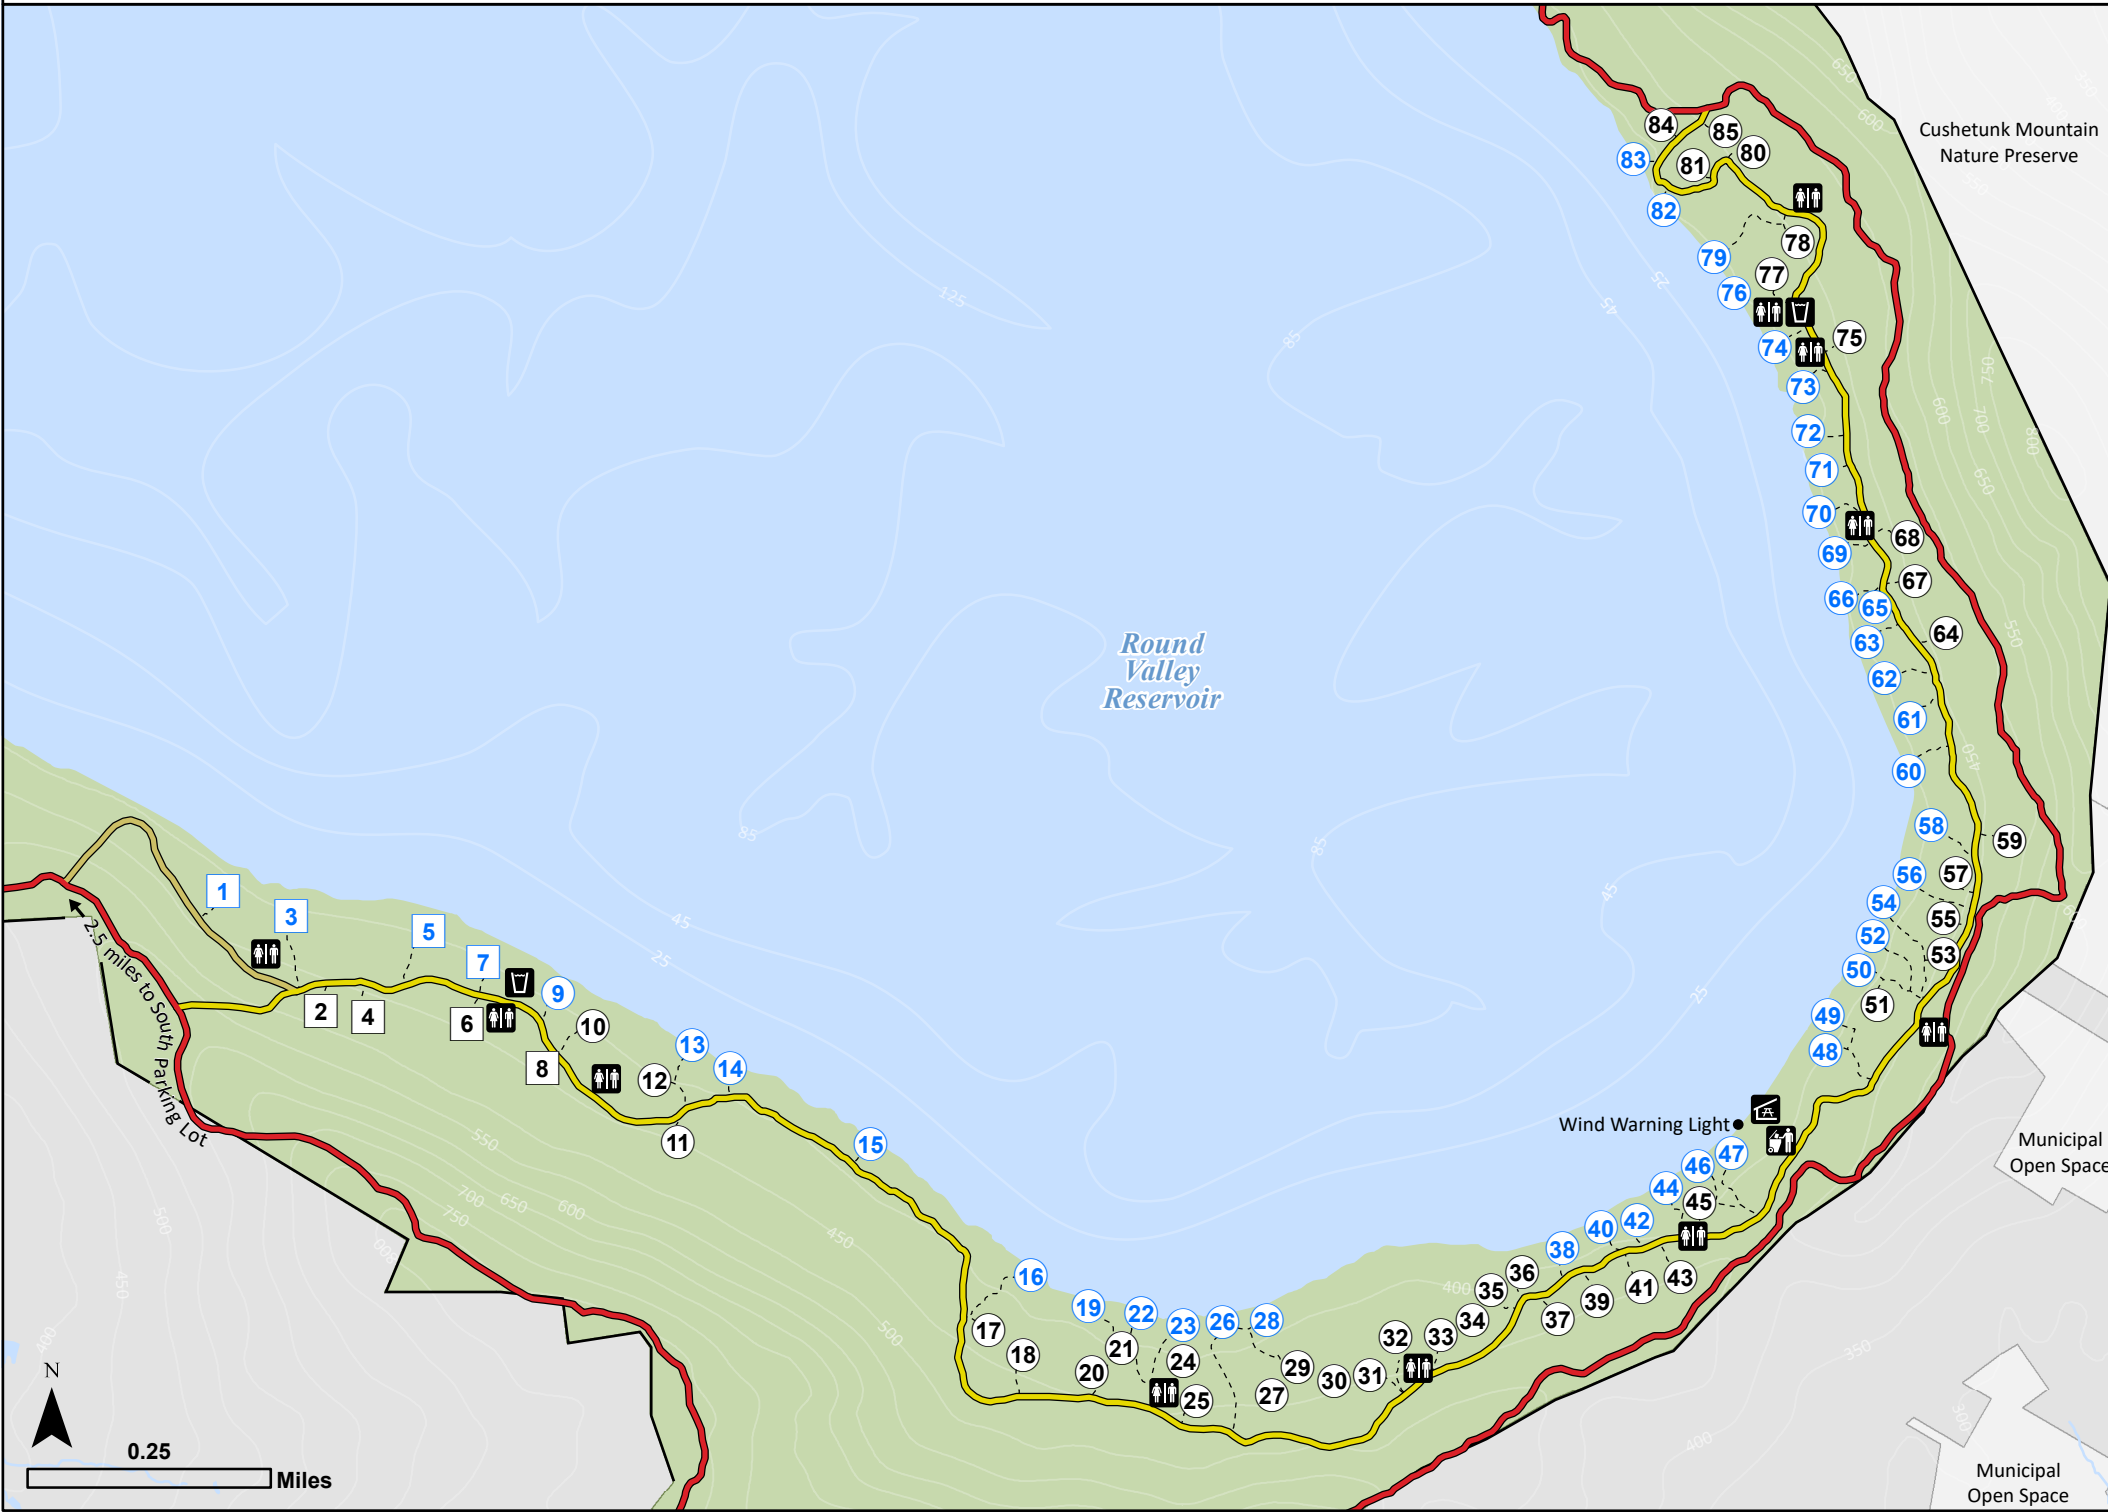

# ROUND VALLEY RECREATION AREA Wilderness Campground

Round Valley Recreation Area  
 1220 Stanton-Lebanon Road  
 Lebanon, NJ 08833  
 908-236-6355  
 8am to 4pm

For Emergencies Call 911

DEP Action Line - 24 Hours  
 877-WARN-DEP / 877-927-6337

## Overview of Round Valley Recreation Area

## LEGEND

- Park Boundary
- Family Campsite
- Group Campsite
- Reservoir Access, Family Campsite
- Reservoir Access, Group Campsite
- Campground Trail (3.5 mi)
- Cushtunk Trail (8 mi)
- Trail Connector
- Campsite Access
- Drinking Water
- Picnic Shelter
- Restrooms
- Telephone
- Trash Dumpster