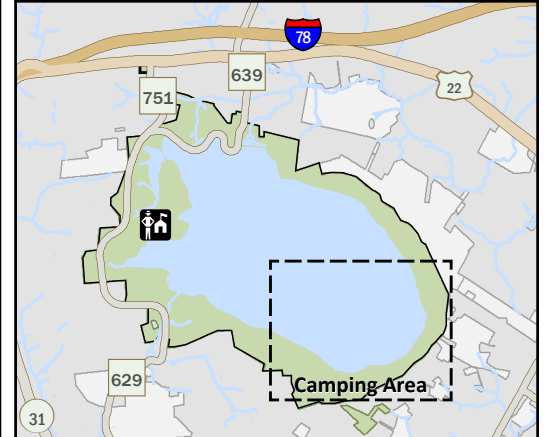

# ROUND VALLEY RECREATION AREA Wilderness Campground

Round Valley Recreation Area  
 1220 Stanton-Lebanon Road  
 Lebanon, NJ 08833  
 908-236-6355  
 8am to 4pm

For Emergencies Call 911

DEP Action Line - 24 Hours  
 877-WARN-DEP / 877-927-6337

## Overview of Round Valley Recreation Area

## LEGEND

- Park Boundary
- Family Campsite
- Group Campsite
- Reservoir Access, Family Campsite
- Reservoir Access, Group Campsite
- Campground Trail (3.5 mi)
- Cushtunk Trail (8 mi)
- Trail Connector
- Campsite Access
- Drinking Water
- Picnic Shelter
- Restrooms
- Telephone
- Trash Dumpster