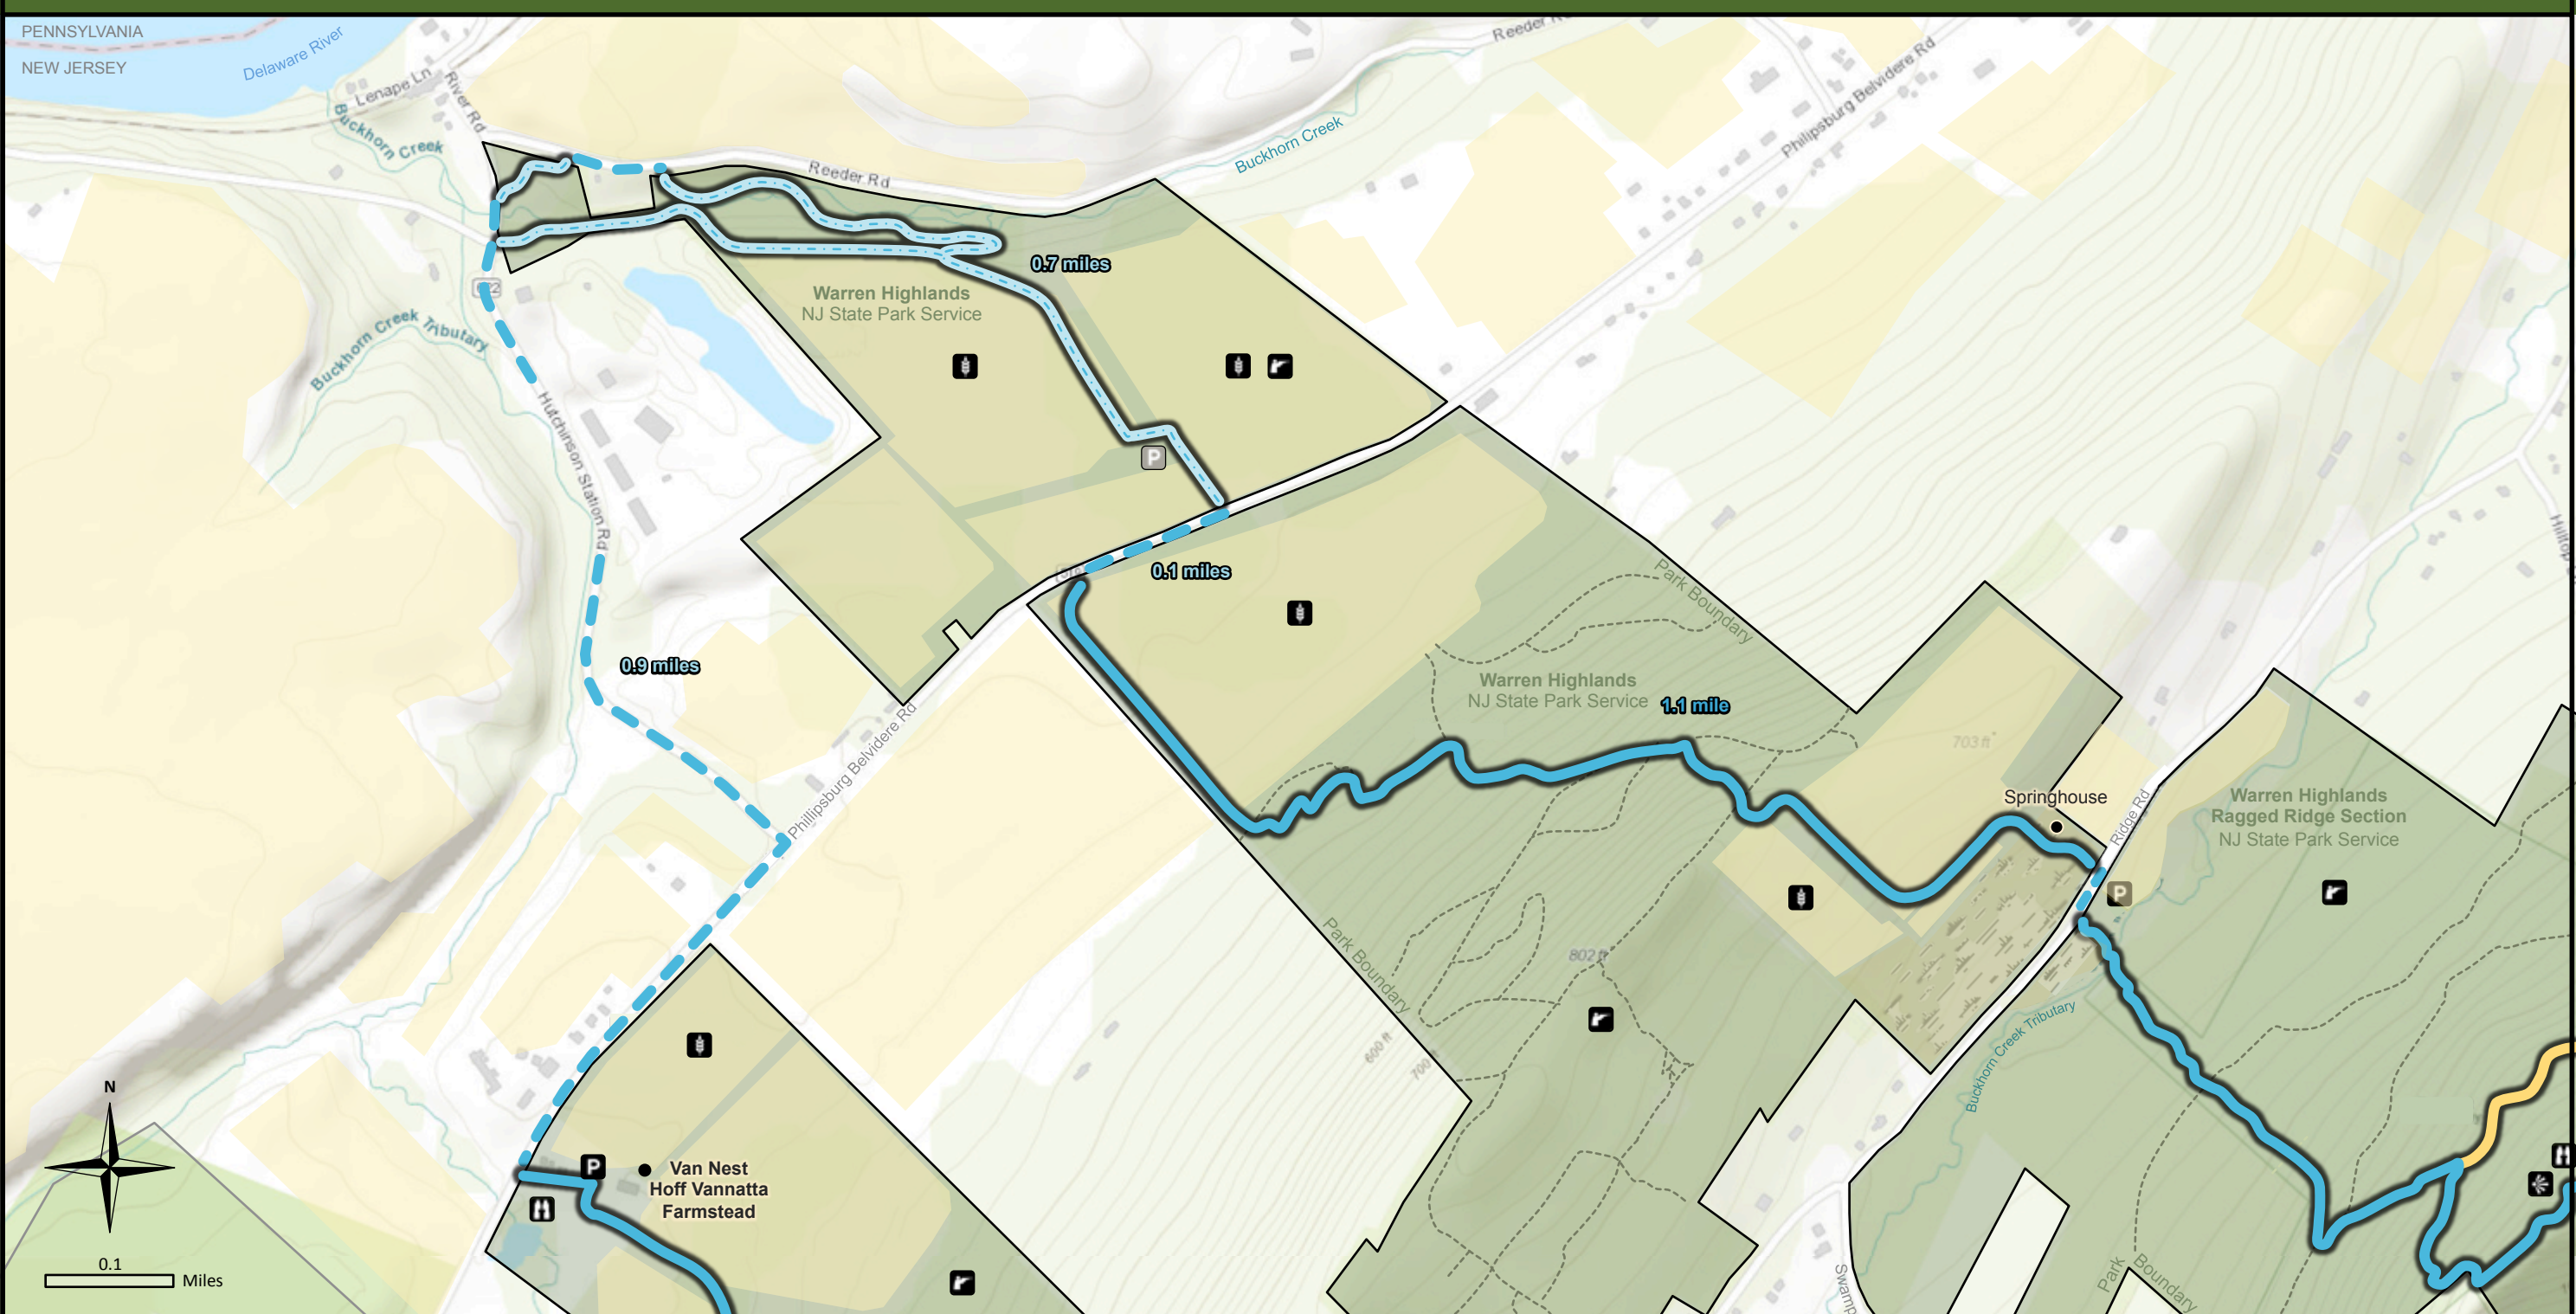

WARREN HIGHLANDS Trail Ragged Ridge - VNHV Farm

Open Field	Warren Highlands Trail	Bridge	Parking Lot	Trail Blaze Symbols	Farming Lease	Hunting is Permitted
Forest	WHT Road Walk	Farming Lease	Parking Pull-off	Start Trail	End Trail	Adhere to NJ Division of Fish & Wildlife Rules: njfishandwildlife.org
Wetland	WHT Unfinished Trail	Hunting	Scenic Viewpoint	Straight	Trail Spur	
Water	WHT Sunset Trail	Unblazed Trails	Wildlife Viewing	Turn Left	Turn Right	

Local farmers lease fields from the NJ State Park Service and grow crops to support their agricultural businesses and to preserve New Jersey's farming history. Please stay on the trail to minimize damage to the crops. Thank you.