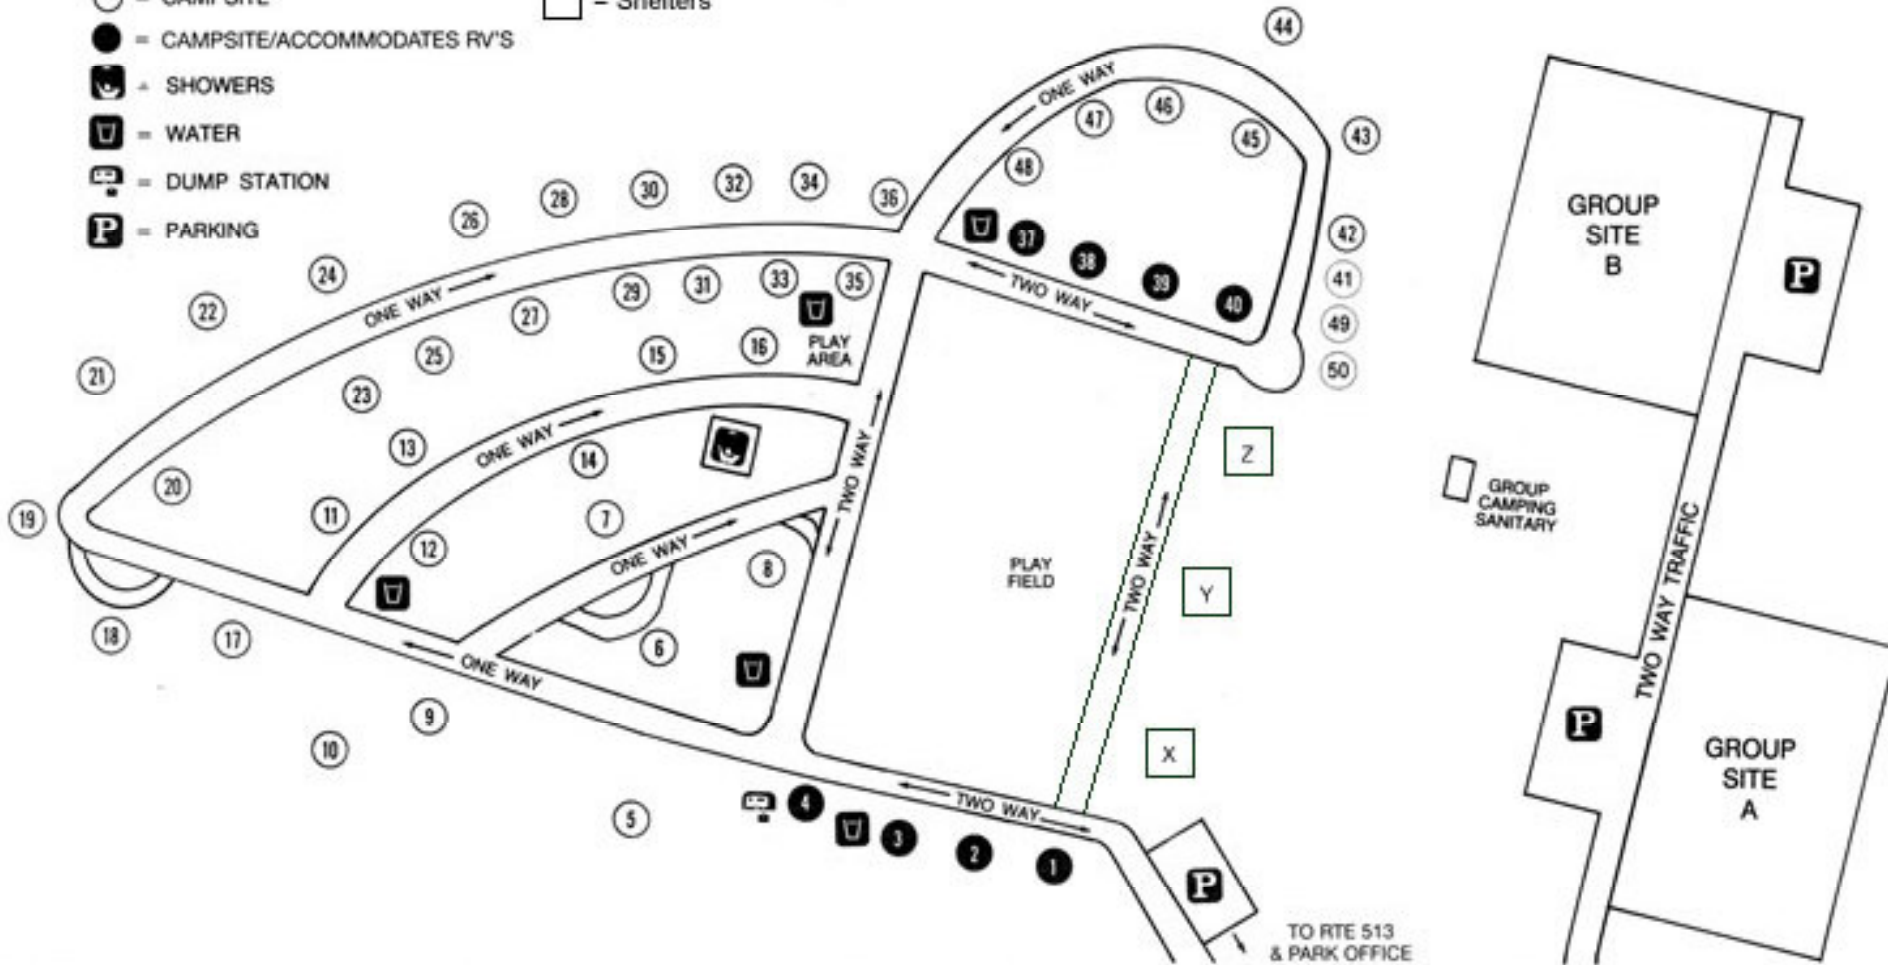

Voorhees State Park

Family & Group Campgrounds

- = CAMPSITE
- = CAMPSITE/ACCOMMODATES RV'S
- ☺ = SHOWERS
- ☒ = WATER
- 🗑️ = DUMP STATION
- P = PARKING
- = Shelters

5/00