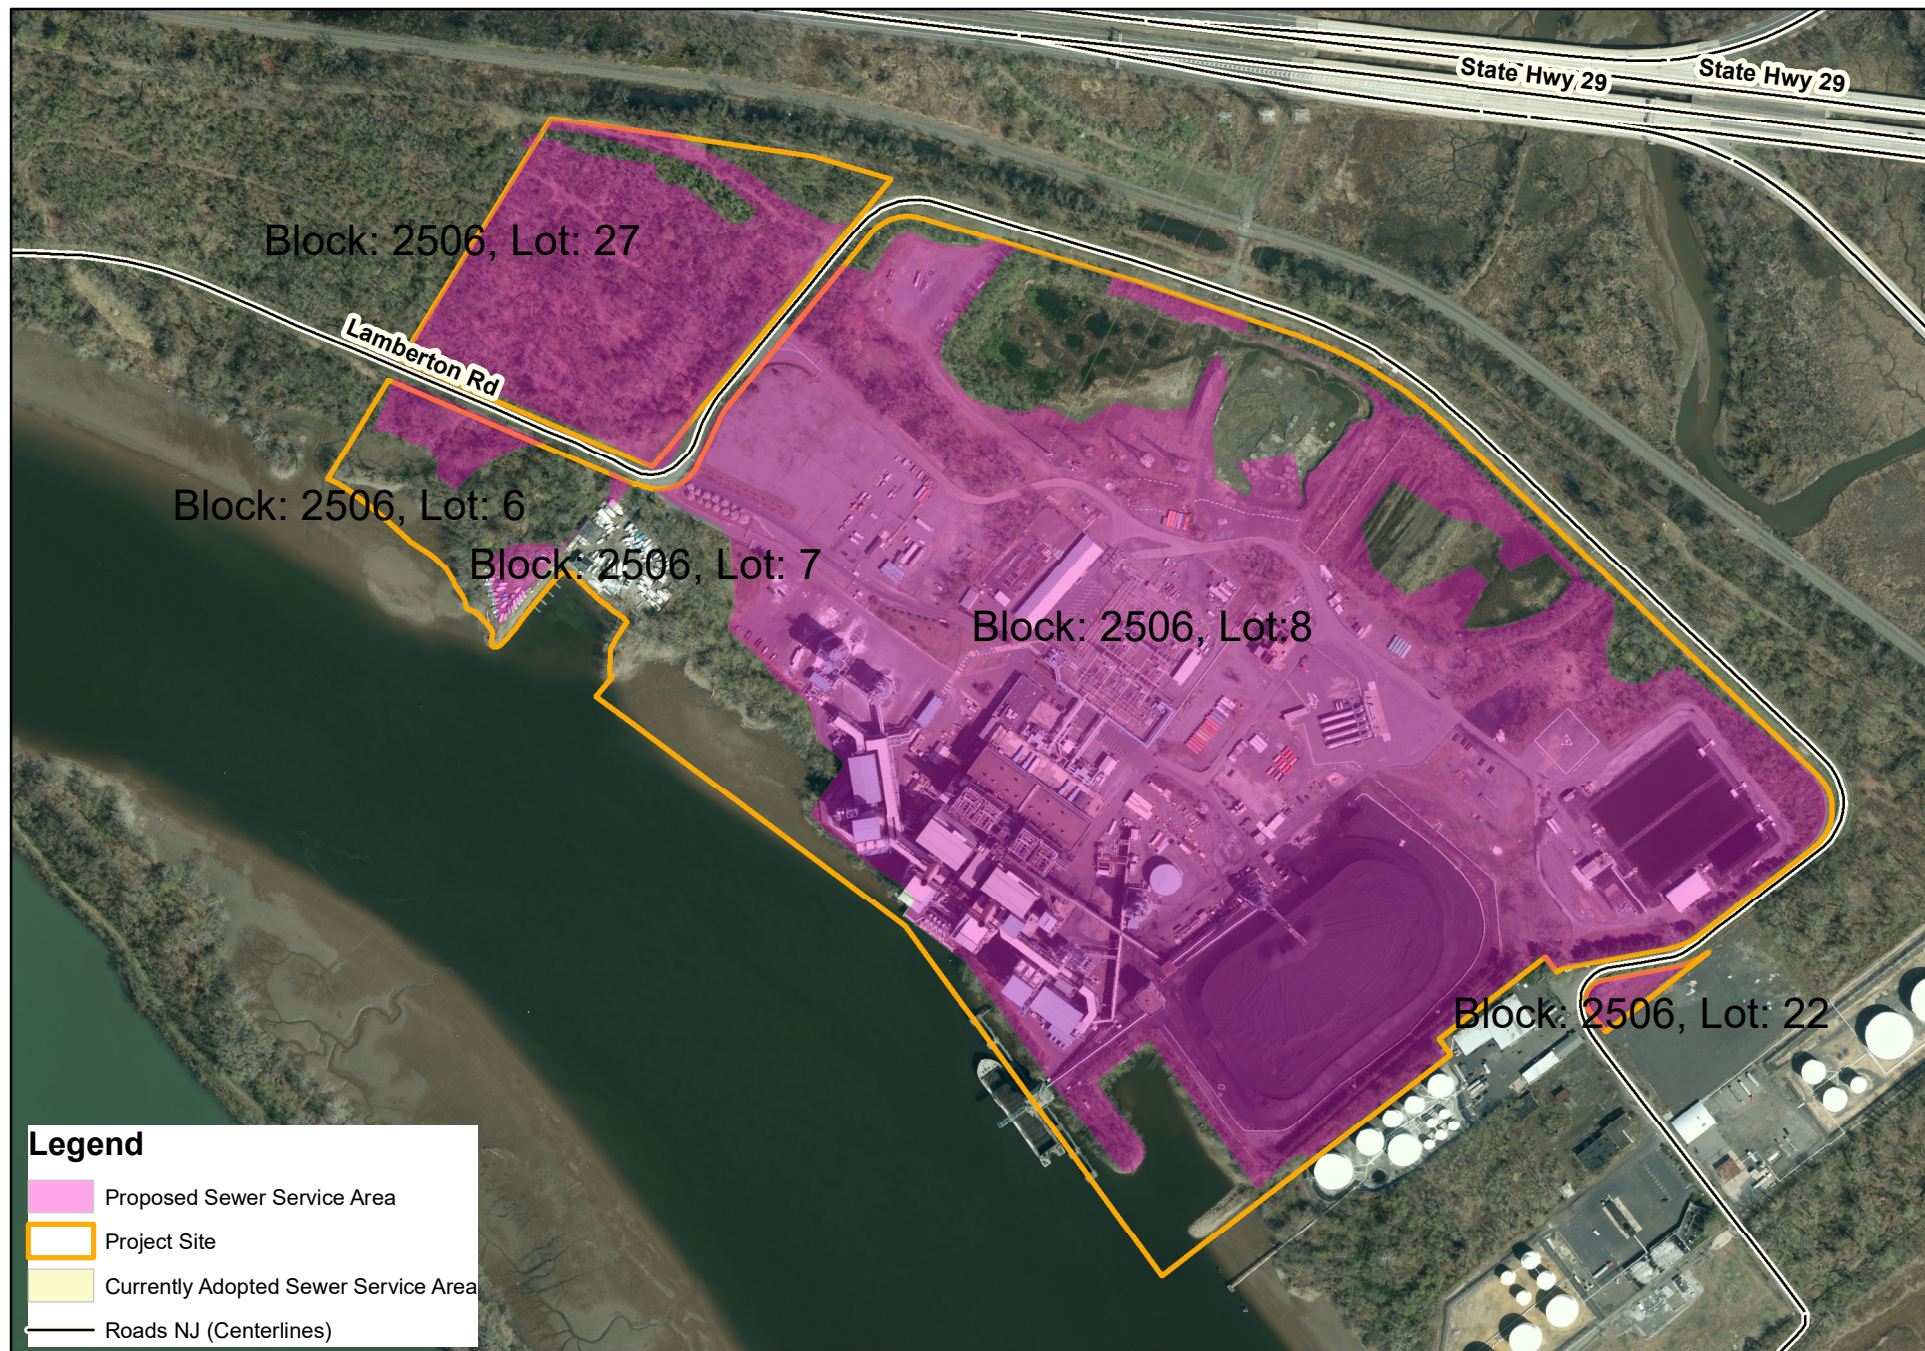

Dynamic Hilco Warehouse
Hamilton Twp., Mercer County
PI#435452, AMD#190001

Legend

- Proposed Sewer Service Area
- Project Site
- Currently Adopted Sewer Service Area
- Roads NJ (Centerlines)