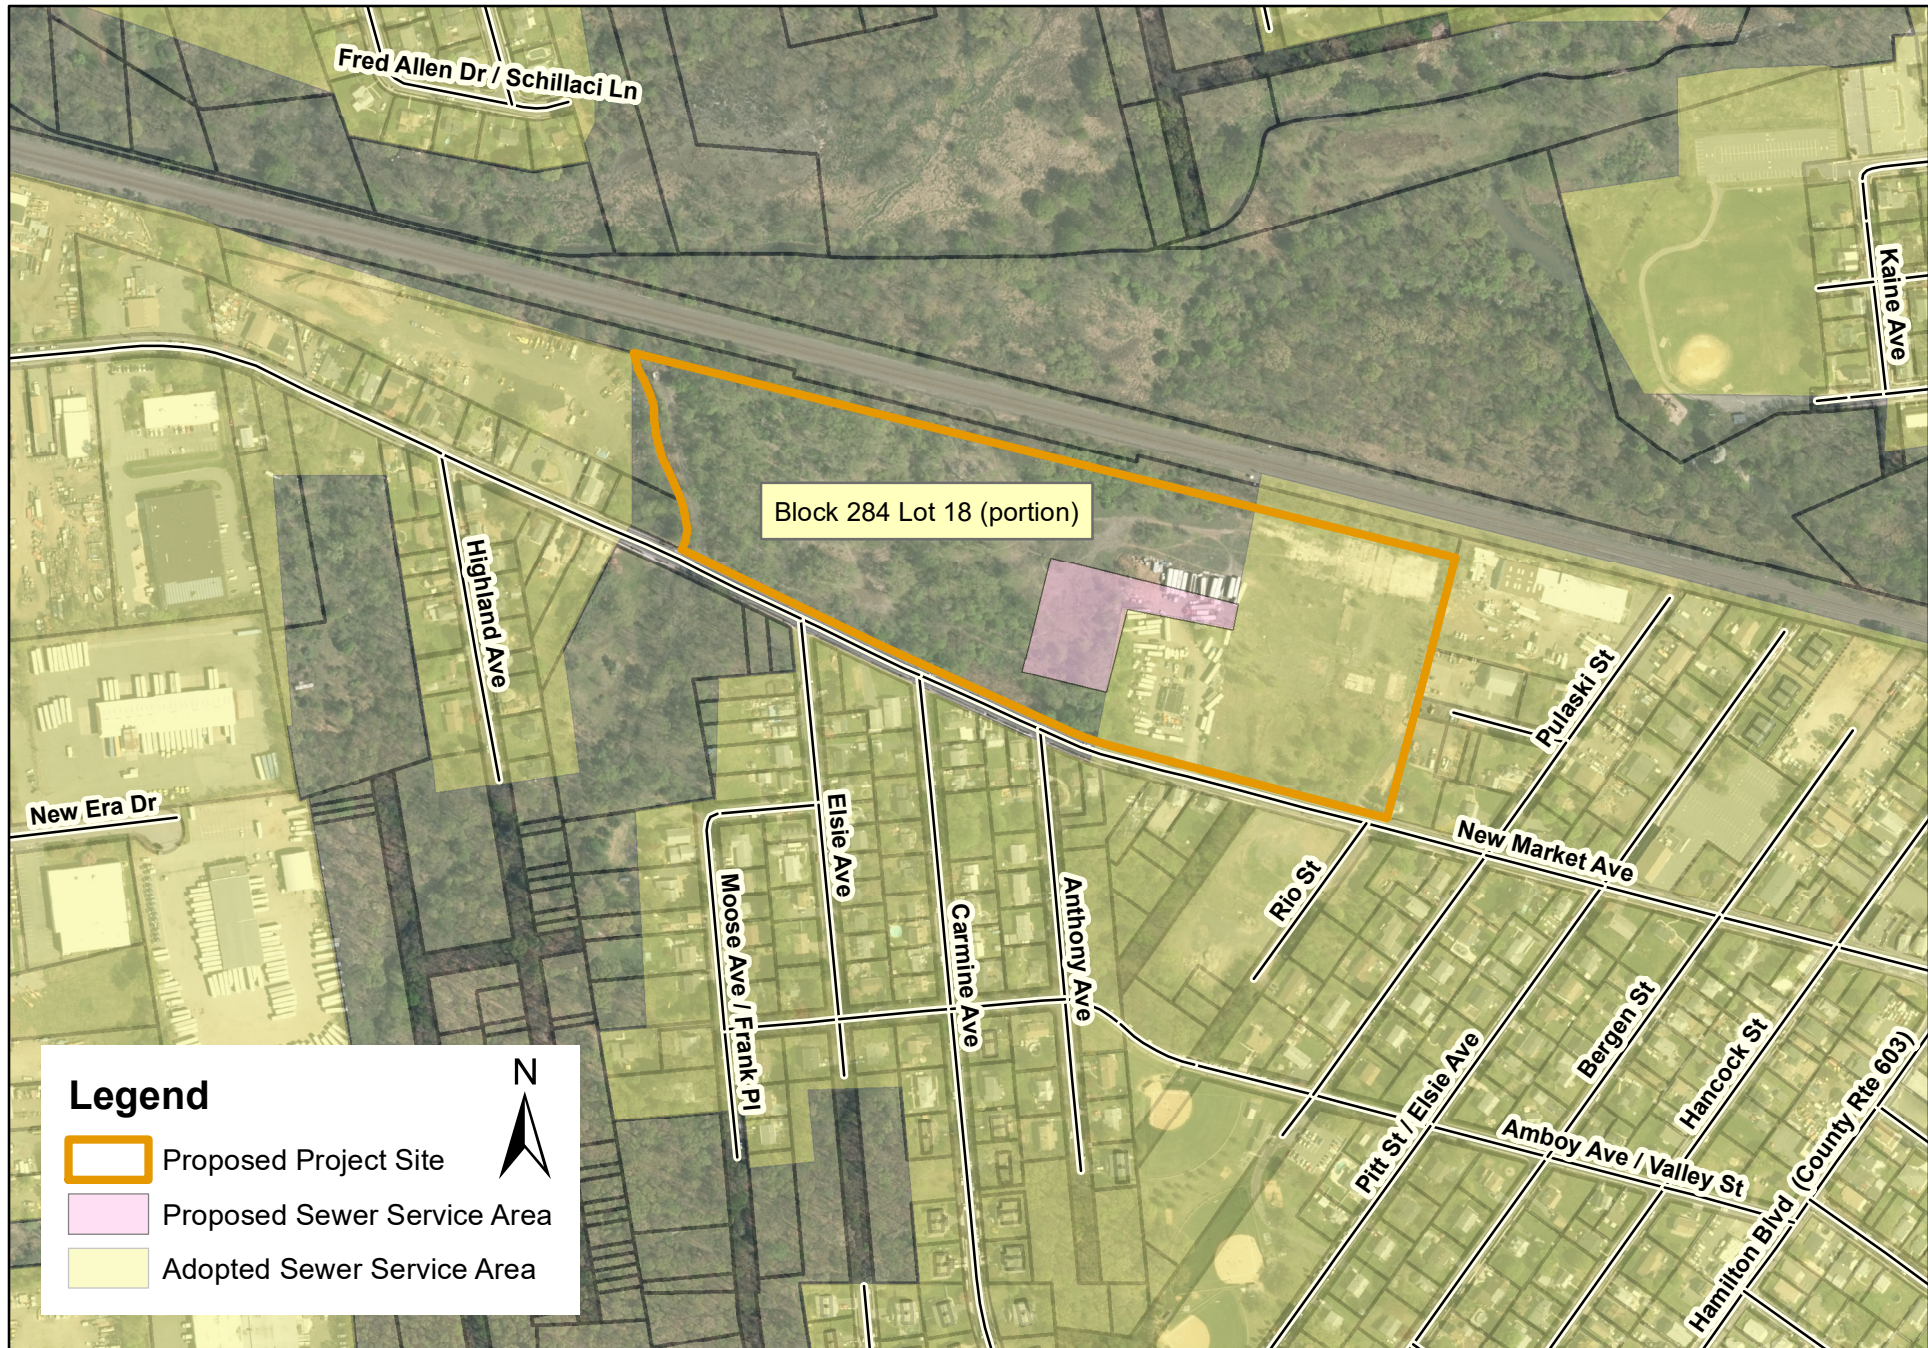

BP South Plainfield Warehouse WQMP Amendment  
South Plainfield Borough, Middlesex County  
PI 435463 AMD200004

**Legend**

-  Proposed Project Site
-  Proposed Sewer Service Area
-  Adopted Sewer Service Area