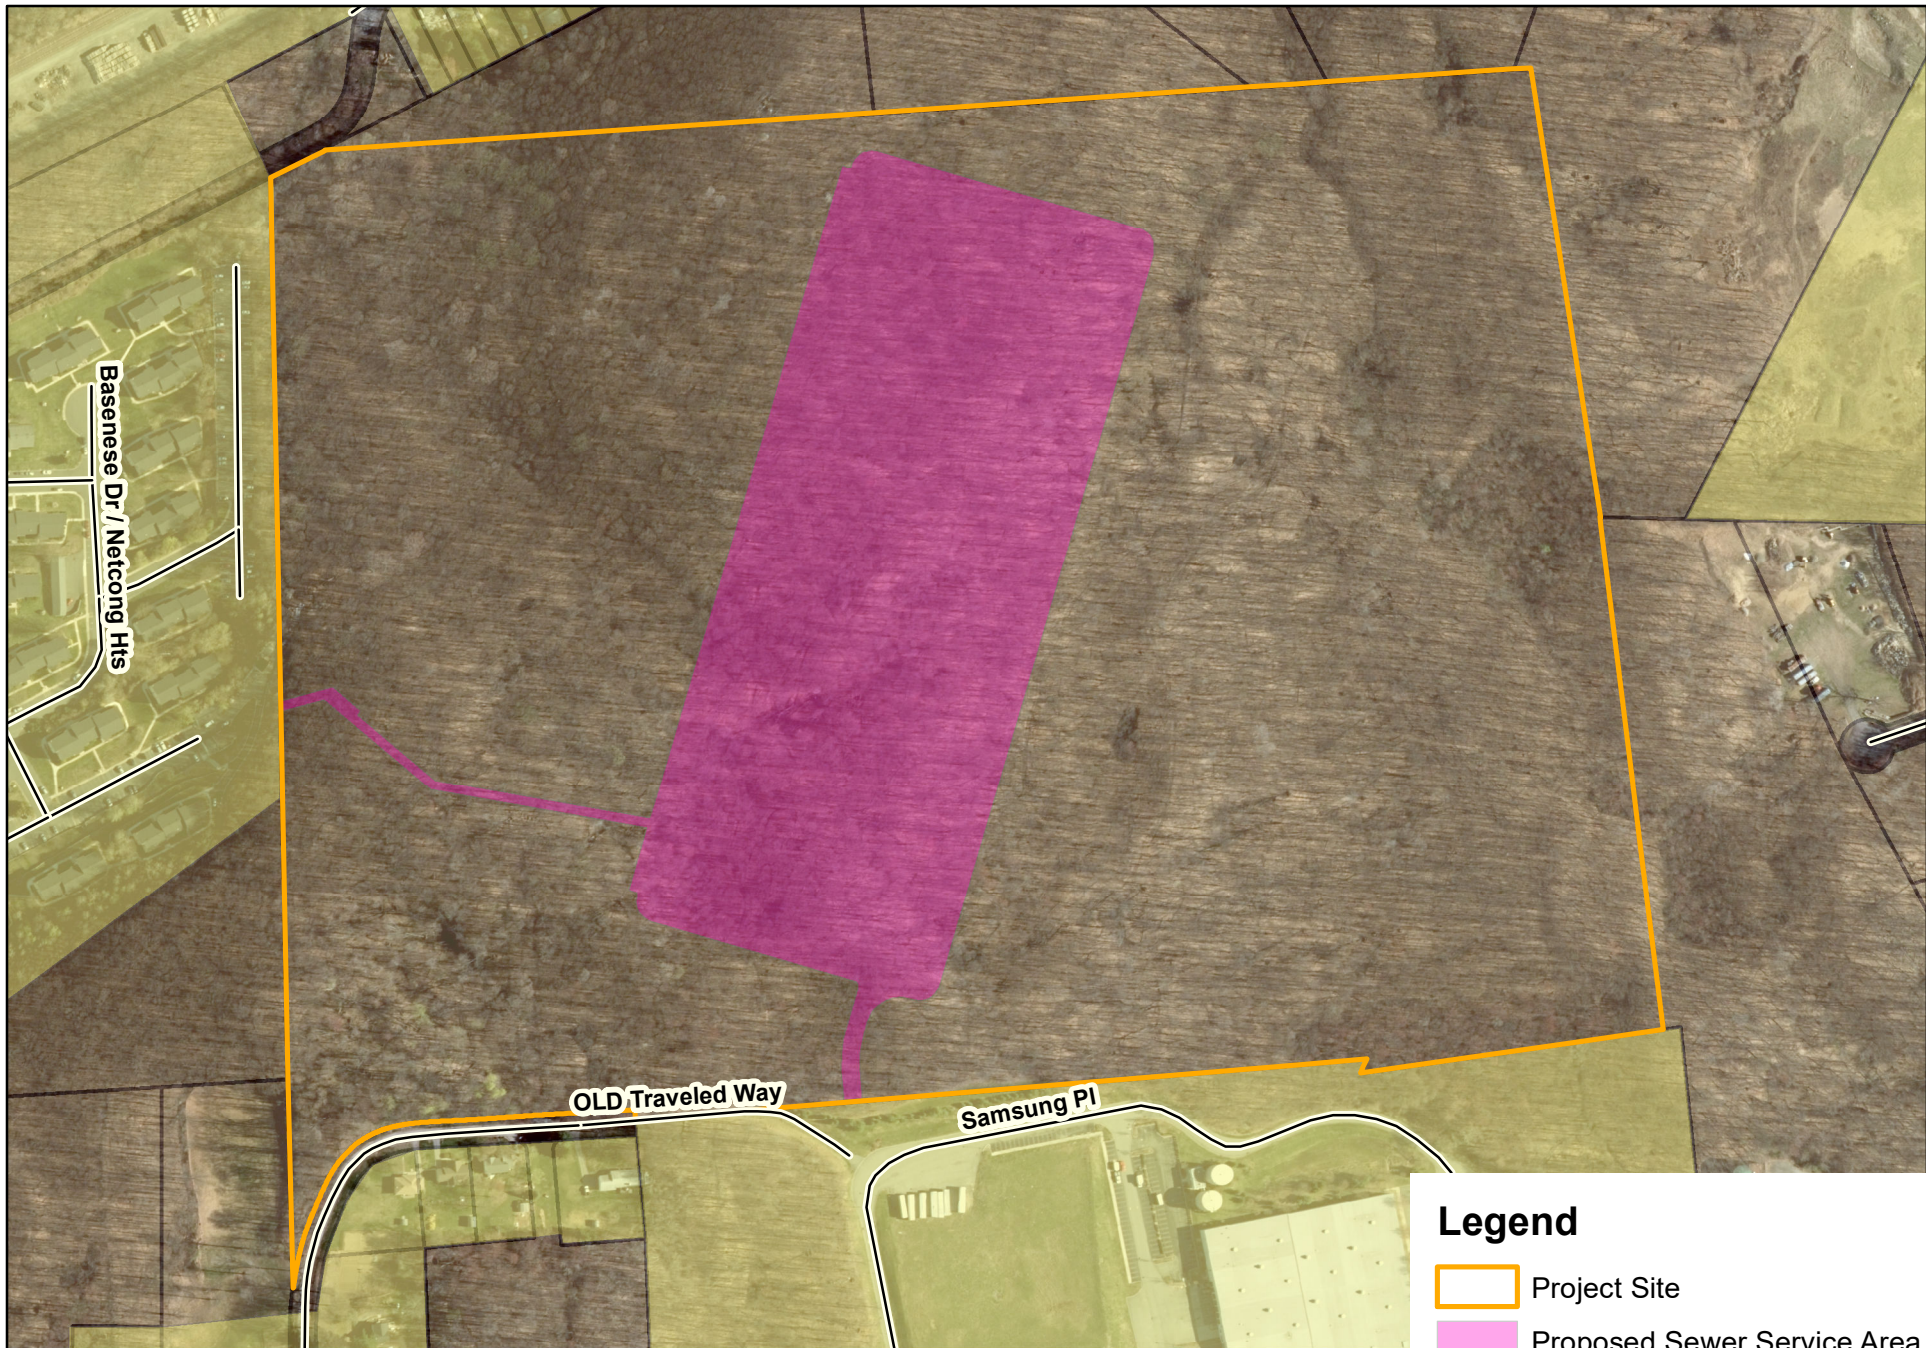

Roxbury Warehouse aka Adler
Roxbury Township, Morris County
PI# 435459, AMD170003

Legend

-  Project Site
-  Proposed Sewer Service Area
-  Currently Adopted Sewer Service Areas