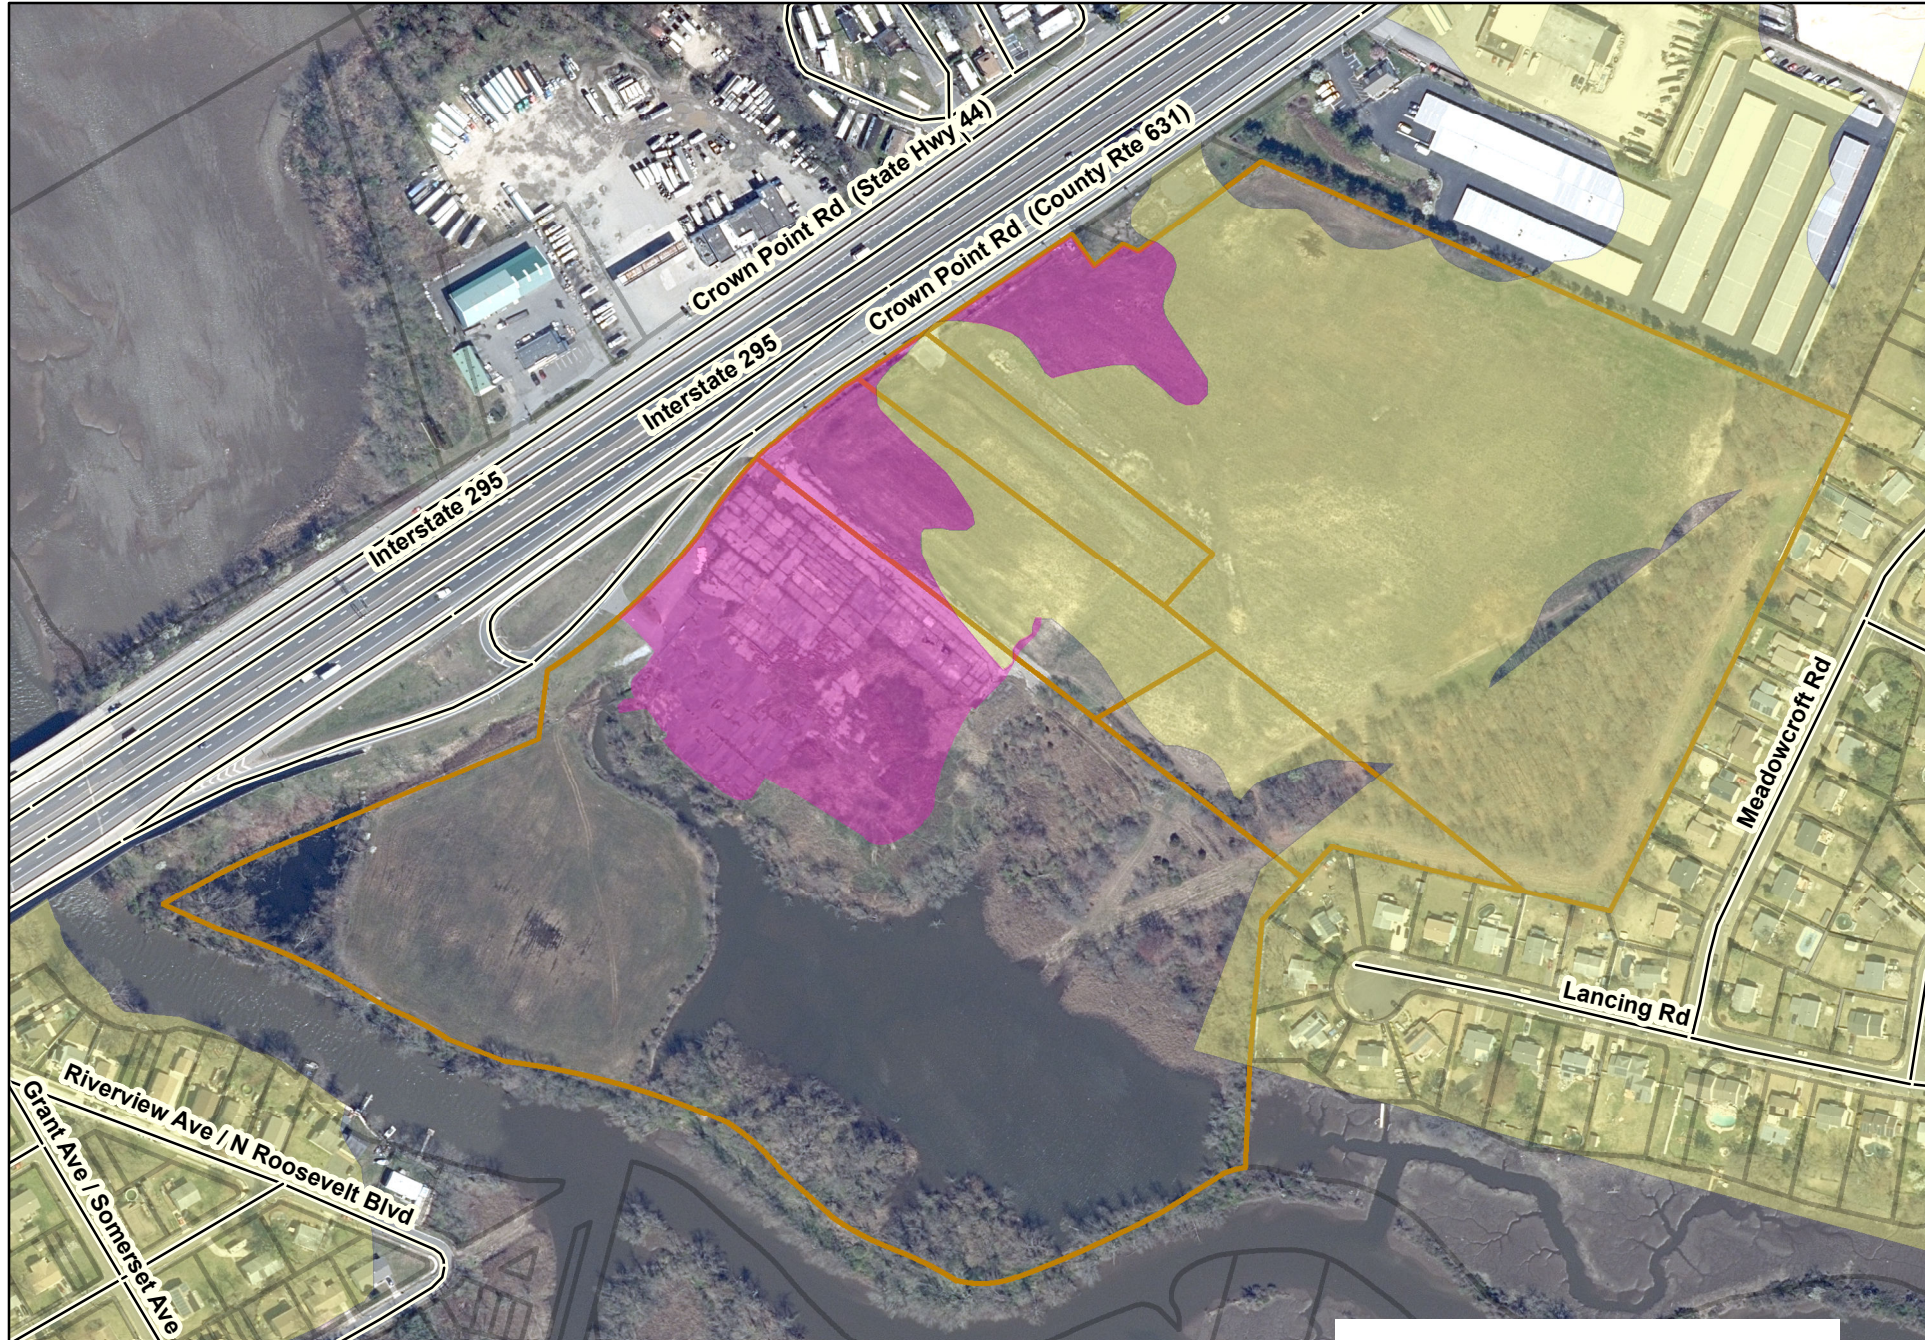

1847 Crown Point, West Deptford Twp., Gloucester County PI#435433/AMD200007

Legend

- Proposed Sewer Service Area
- Currently Adopted Sewer Service Area
- Project Site